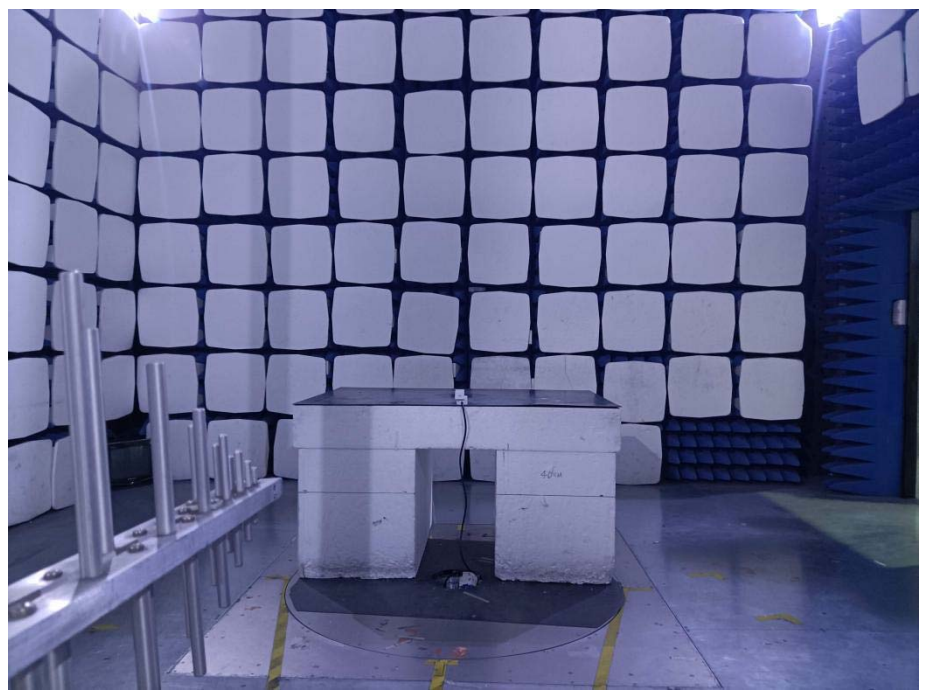

EXHIBIT 4 - TEST SETUP PHOTOGRAPHS

Conducted Emission Test Setup

Radiation Emission Test Setup (Below 30MHz)

Radiation Emission Test Setup (30MHz to 1GHz)

Radiation Emission Test Setup (1GHz to 18GHz)

**Radiation Emission Test
Setup (Above 18GHz)**