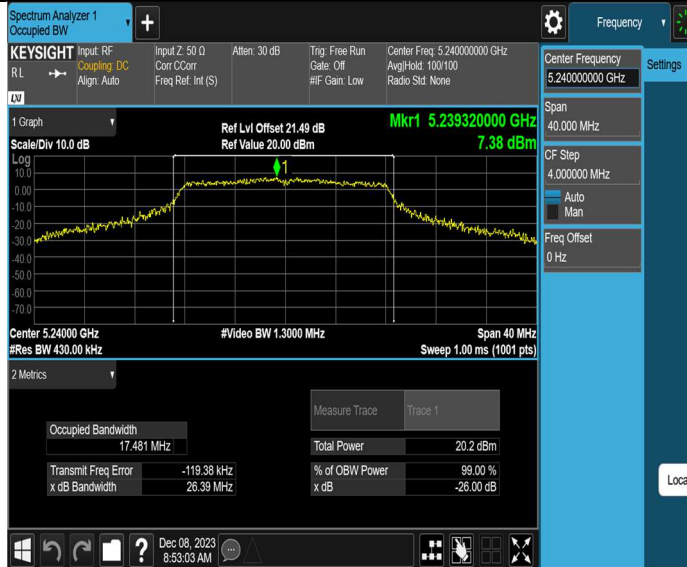

11A Ant1 5240