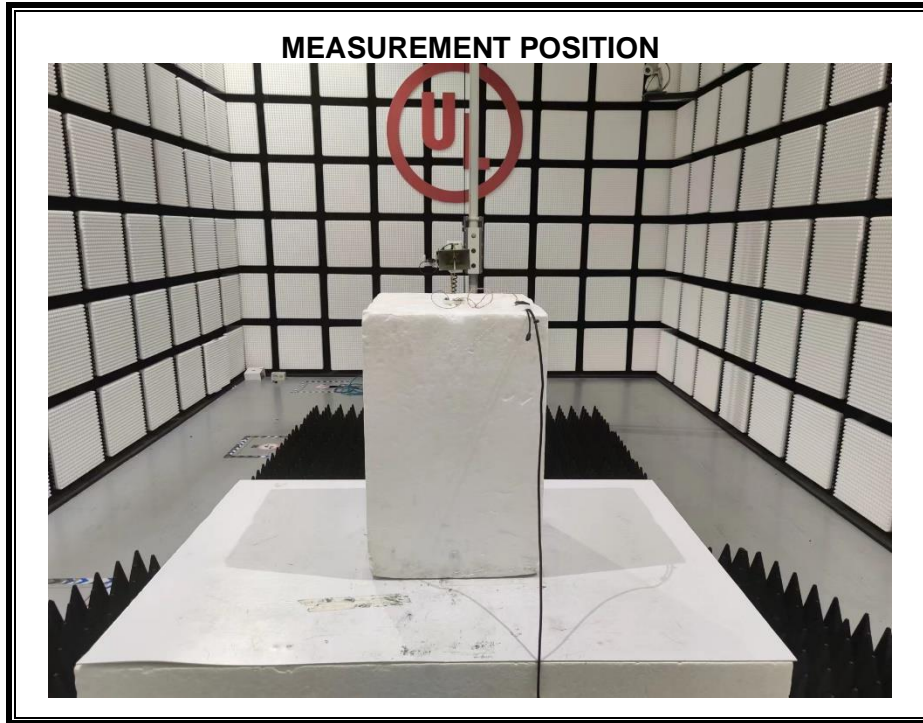

Appendix II

Setup Photographs

RADIATED RF MEASUREMENT SETUP (ABOVE 1 GHz)

MEASUREMENT POSITION (Y axis)

MEASUREMENT POSITION (Z axis)

RADIATED RF MEASUREMENT SETUP (30MHz~1GHz)

RADIATED RF MEASUREMENT SETUP (Below 30MHz)

POWERLINE CONDUCTED EMISSIONS MEASUREMENT SETUP