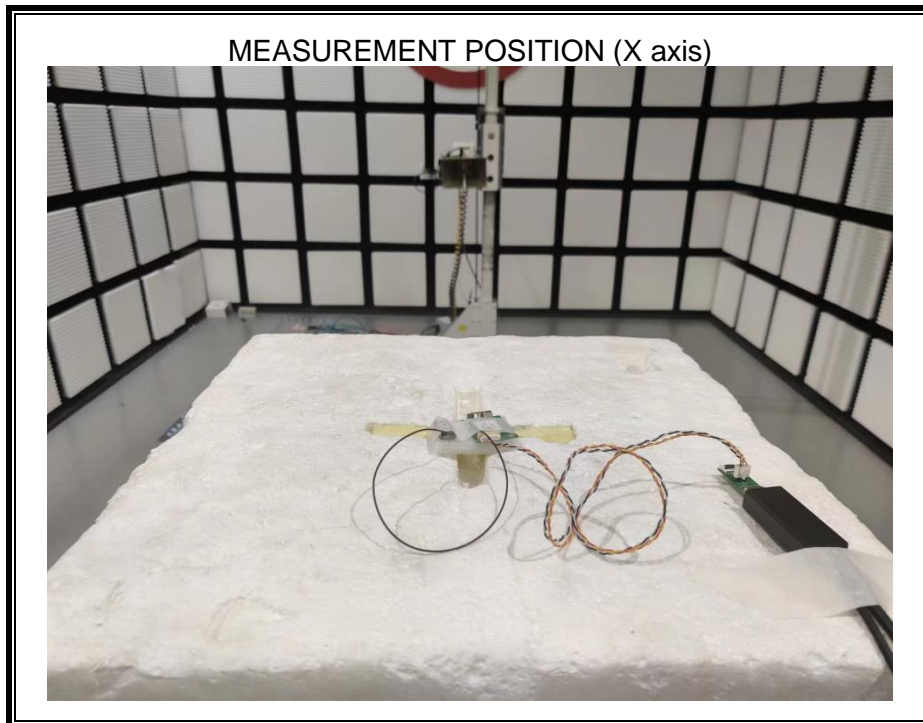

Appendix II

Setup Photographs

RADIATED RF MEASUREMENT SETUP (ABOVE 1 GHz)

MEASUREMENT POSITION (Y axis)

MEASUREMENT POSITION (Z axis)

RADIATED RF MEASUREMENT SETUP (30MHz~1GHz)

RADIATED RF MEASUREMENT SETUP (Below 30MHz)

POWERLINE CONDUCTED EMISSIONS MEASUREMENT SETUP