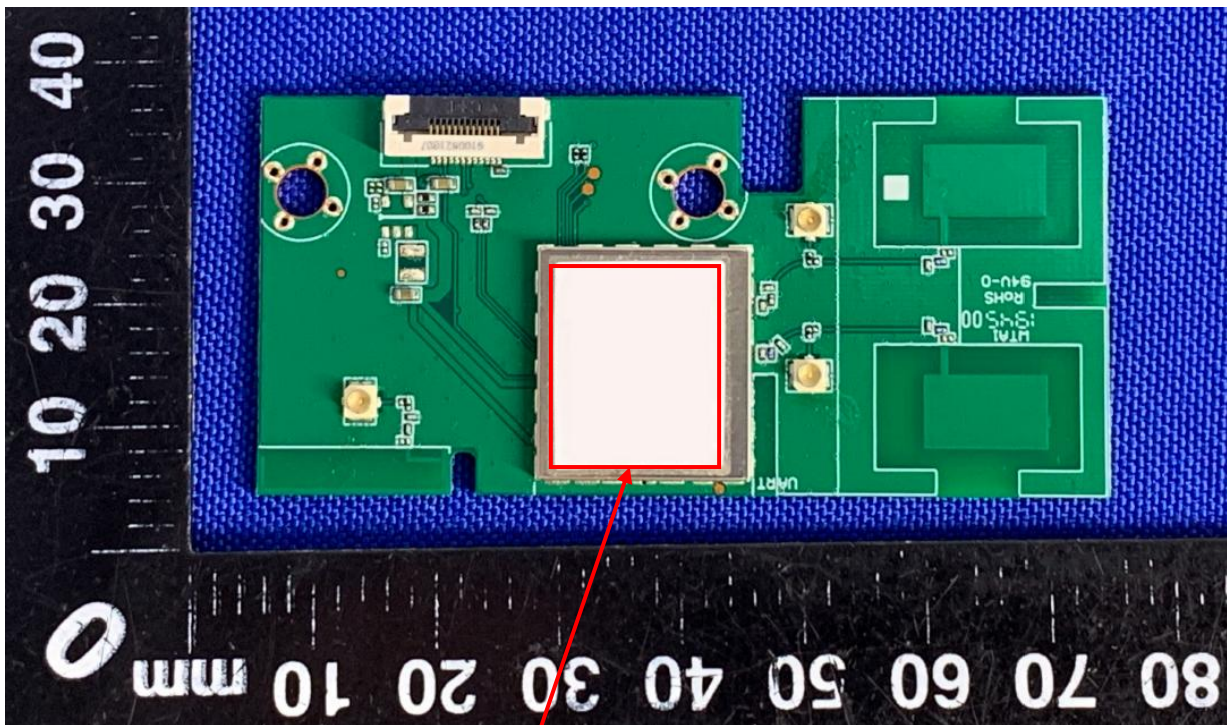

Label Artwork and Location

Model: WTA1M2500

Label:

Model :WTA1M2500	Rev:V**
Hui Zhou Gaoshengda Technology Co., LTD	
Customer P/N:1230230	
SN: *****XX GSD	CE
MAC: *****	QR Code
FCC ID:2AC23-WTA1	
IC:12290A-WTA1	
ICASA	

Size: L*W=18*14mm

Location