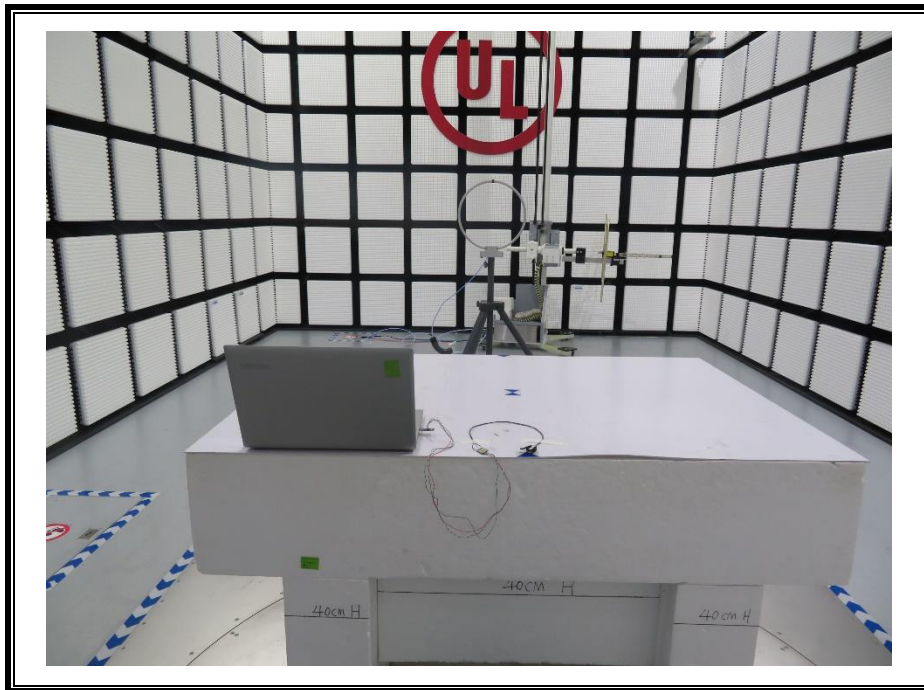

Appendix II

Setup Photographs

RADIATED RF MEASUREMENT SETUP (ABOVE 1 GHz)

MEASUREMENT POSITION (Y axis)

MEASUREMENT POSITION (Z axis)

RADIATED RF MEASUREMENT SETUP (30MHz~1GHz)

RADIATED RF MEASUREMENT SETUP (Below 30MHz)

POWERLINE CONDUCTED EMISSIONS MEASUREMENT SETUP