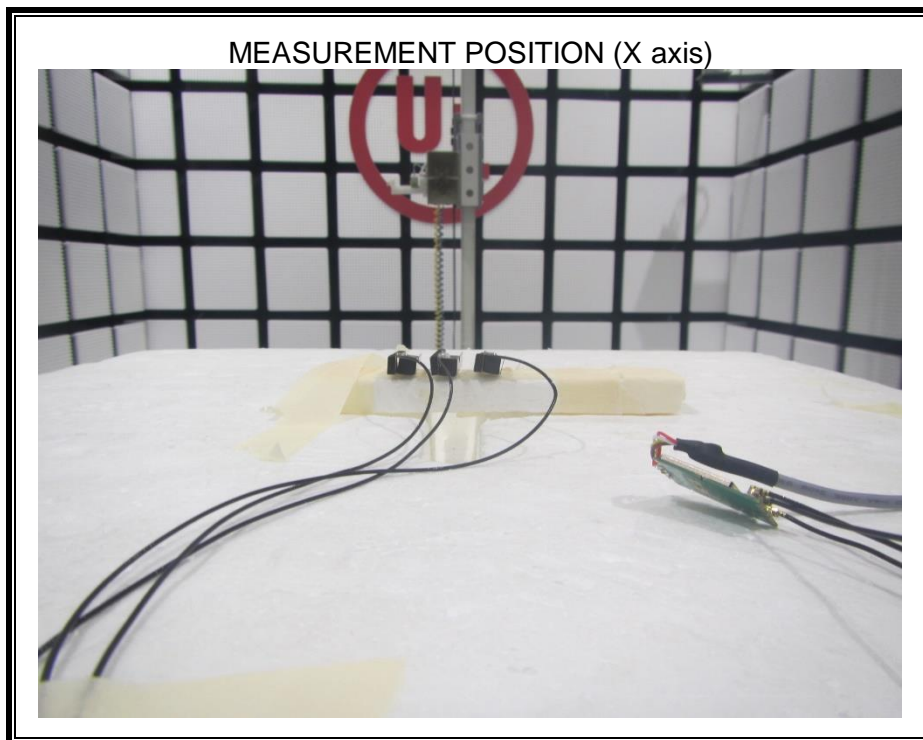

Appendix II

Setup Photographs

RADIATED RF MEASUREMENT SETUP (ABOVE 1 GHz)

MEASUREMENT POSITION (Y axis)

MEASUREMENT POSITION (Z axis)

RADIATED RF MEASUREMENT SETUP (30MHz~1GHz)

RADIATED RF MEASUREMENT SETUP (Below 30MHz)

POWERLINE CONDUCTED EMISSIONS MEASUREMENT SETUP