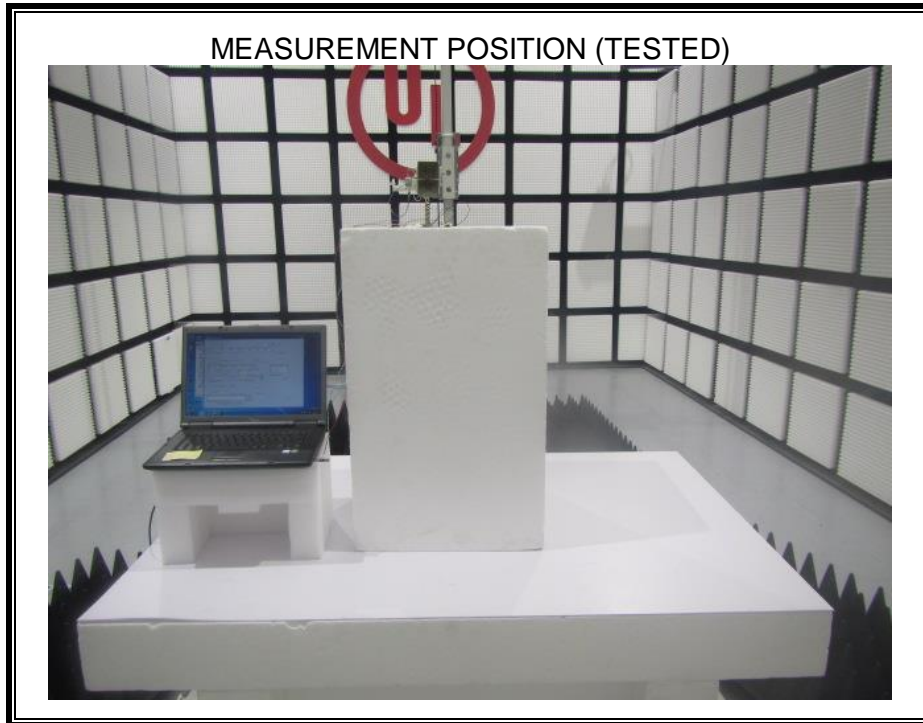

Appendix II

Setup Photographs

RADIATED RF MEASUREMENT SETUP (ABOVE 1 GHz)

MEASUREMENT POSITION (Y axis)

MEASUREMENT POSITION (Z axis)

RADIATED RF MEASUREMENT SETUP (30MHz~1GHz)

RADIATED RF MEASUREMENT SETUP (Below 30MHz)

POWERLINE CONDUCTED EMISSIONS MEASUREMENT SETUP