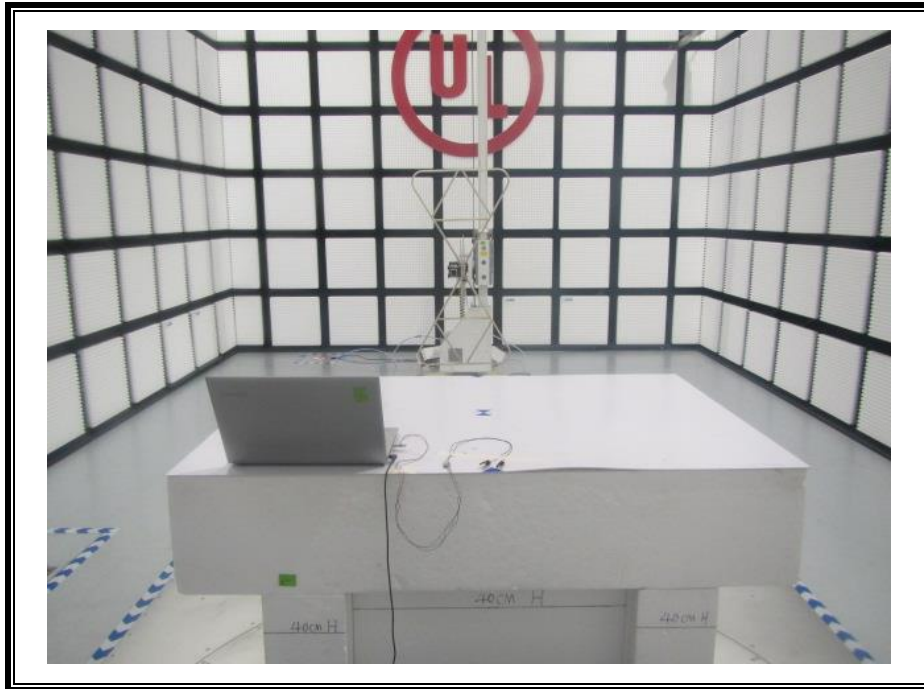

Appendix II

Setup Photographs

RADIATED RF MEASUREMENT SETUP (ABOVE 1 GHz)

MEASUREMENT POSITION (Y axis)

MEASUREMENT POSITION (Z axis)

RADIATED RF MEASUREMENT SETUP (30MHz~1GHz)

RADIATED RF MEASUREMENT SETUP (Below 30MHz)

POWERLINE CONDUCTED EMISSIONS MEASUREMENT SETUP