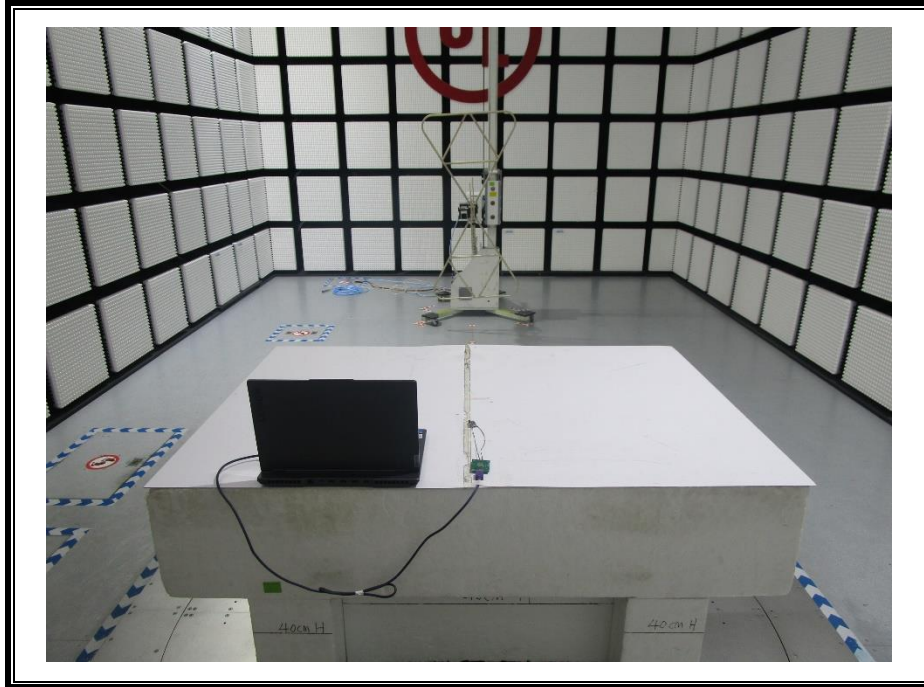

# **Setup Photographs**

RADIATED RF MEASUREMENT SETUP (ABOVE 1 GHz)

MEASUREMENT POSITION (Y axis)

MEASUREMENT POSITION (Z axis)

RADIATED RF MEASUREMENT SETUP (30MHz~1GHz)

RADIATED RF MEASUREMENT SETUP (Below 30MHz)

POWERLINE CONDUCTED EMISSIONS MEASUREMENT SETUP