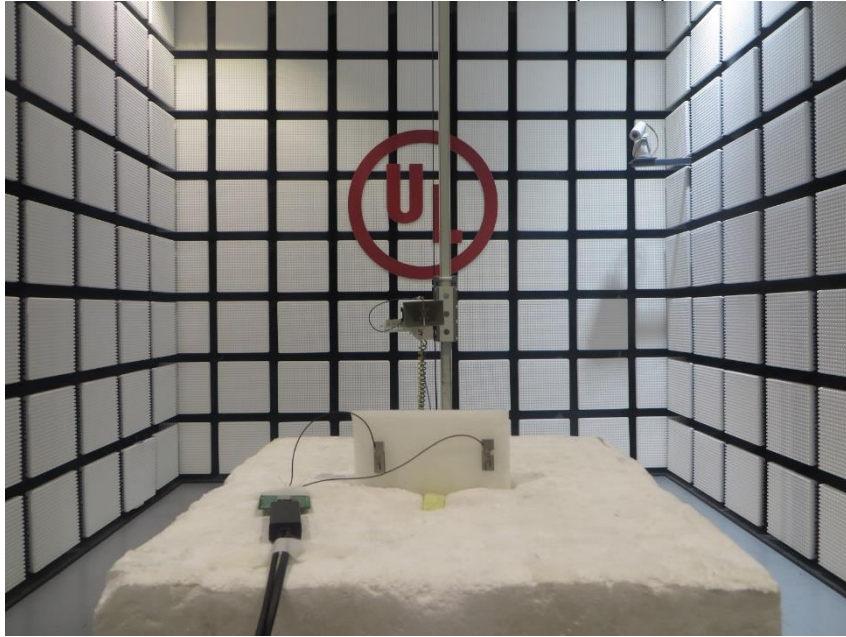

# **Setup Photographs**

RADIATED RF MEASUREMENT SETUP (ABOVE 1 GHz)

MEASUREMENT POSITION (Y axis)

MEASUREMENT POSITION (Z axis)

RADIATED RF MEASUREMENT SETUP (30MHz~1GHz)

RADIATED RF MEASUREMENT SETUP (Below 30MHz)

POWERLINE CONDUCTED EMISSIONS MEASUREMENT SETUP