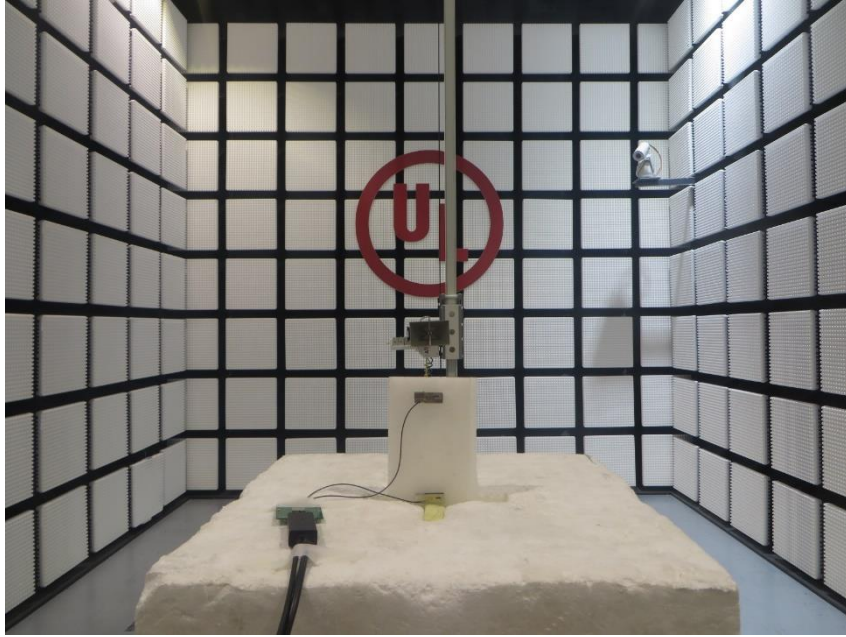

# **Setup Photographs**

RADIATED RF MEASUREMENT SETUP (ABOVE 1 GHz)

MEASUREMENT POSITION (Y axis)

MEASUREMENT POSITION (Z axis)

RADIATED RF MEASUREMENT SETUP (30MHz~1GHz)

RADIATED RF MEASUREMENT SETUP (Below 30MHz)

POWERLINE CONDUCTED EMISSIONS MEASUREMENT SETUP