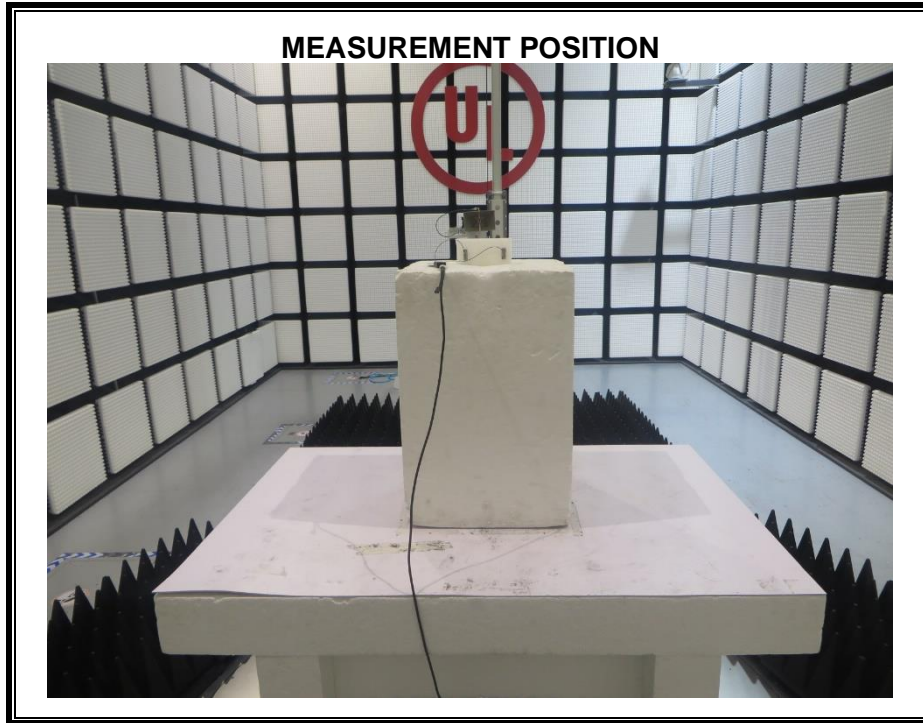

# **Setup Photographs**

RADIATED RF MEASUREMENT SETUP (ABOVE 1 GHz)

MEASUREMENT POSITION (Y axis)

MEASUREMENT POSITION (Z axis)

RADIATED RF MEASUREMENT SETUP (30MHz~1GHz)

RADIATED RF MEASUREMENT SETUP (Below 30MHz)

POWERLINE CONDUCTED EMISSIONS MEASUREMENT SETUP