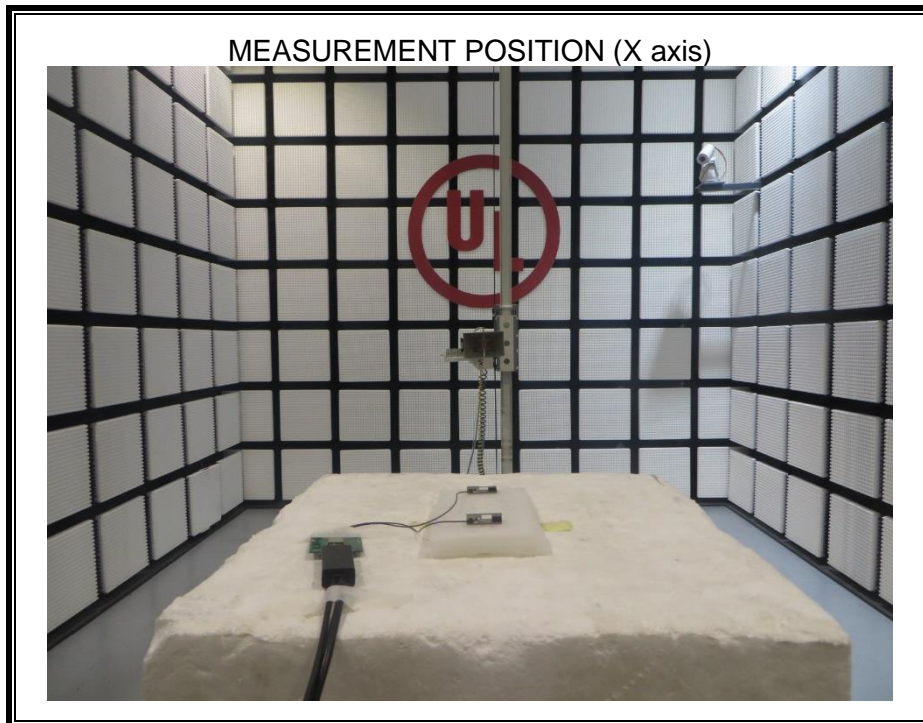

# **Setup Photographs**

RADIATED RF MEASUREMENT SETUP (ABOVE 1 GHz)

MEASUREMENT POSITION (Y axis)

MEASUREMENT POSITION (Z axis)

RADIATED RF MEASUREMENT SETUP (30MHz~1GHz)

RADIATED RF MEASUREMENT SETUP (Below 30MHz)

POWERLINE CONDUCTED EMISSIONS MEASUREMENT SETUP