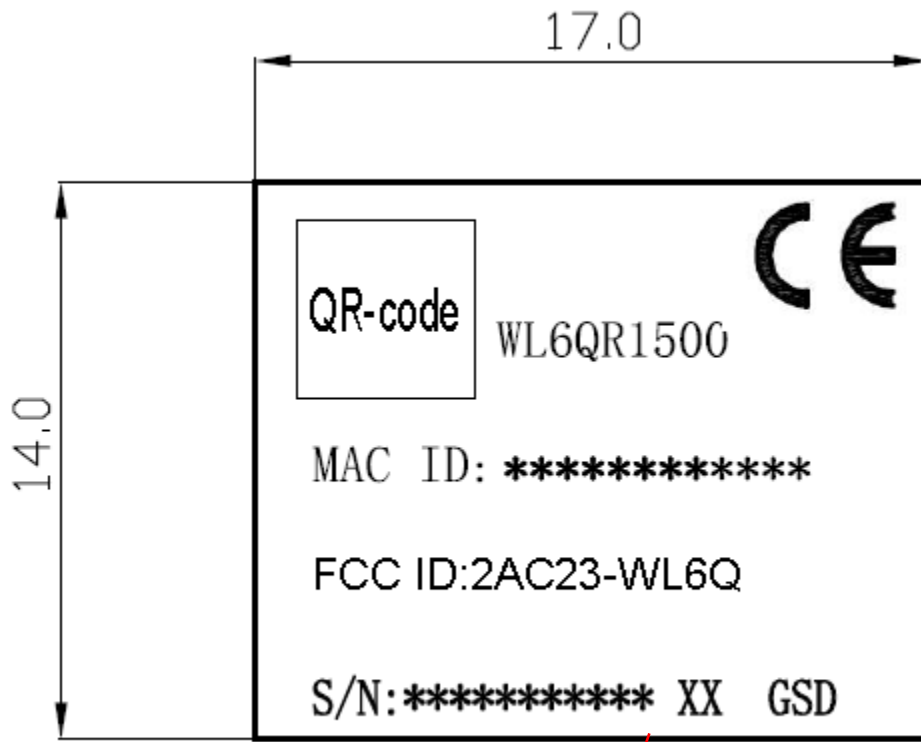

WL6QR1500_Label Sample and Label Location

unit: mm