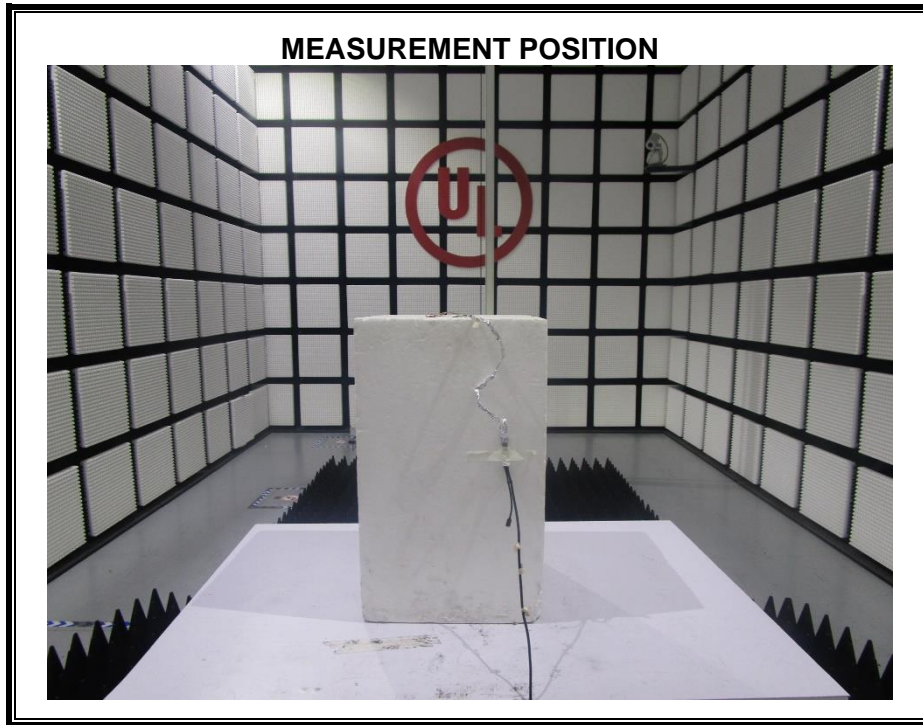

Appendix II

Setup Photographs

RADIATED RF MEASUREMENT SETUP (ABOVE 1 GHz)

MEASUREMENT POSITION (Y axis)

MEASUREMENT POSITION (Z axis)

RADIATED RF MEASUREMENT SETUP (30MHz~1GHz)

RADIATED RF MEASUREMENT SETUP (Below 30MHz)

POWERLINE CONDUCTED EMISSIONS MEASUREMENT SETUP