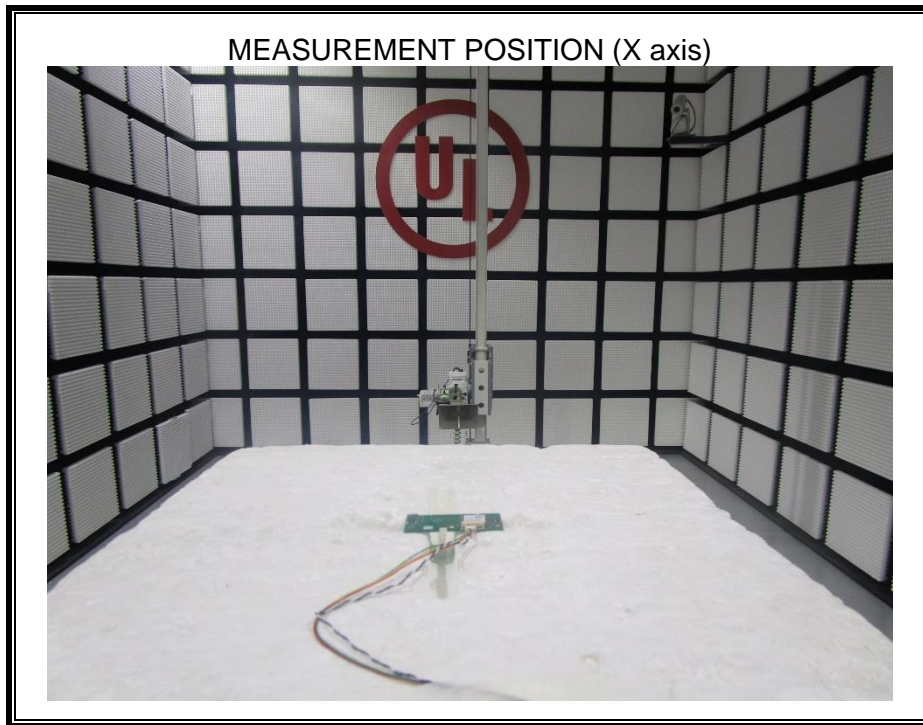

Appendix II

Setup Photographs

RADIATED RF MEASUREMENT SETUP (ABOVE 1 GHz)

MEASUREMENT POSITION (Y axis)

MEASUREMENT POSITION (Z axis)

RADIATED RF MEASUREMENT SETUP (30MHz~1GHz)

RADIATED RF MEASUREMENT SETUP (Below 30MHz)

POWERLINE CONDUCTED EMISSIONS MEASUREMENT SETUP