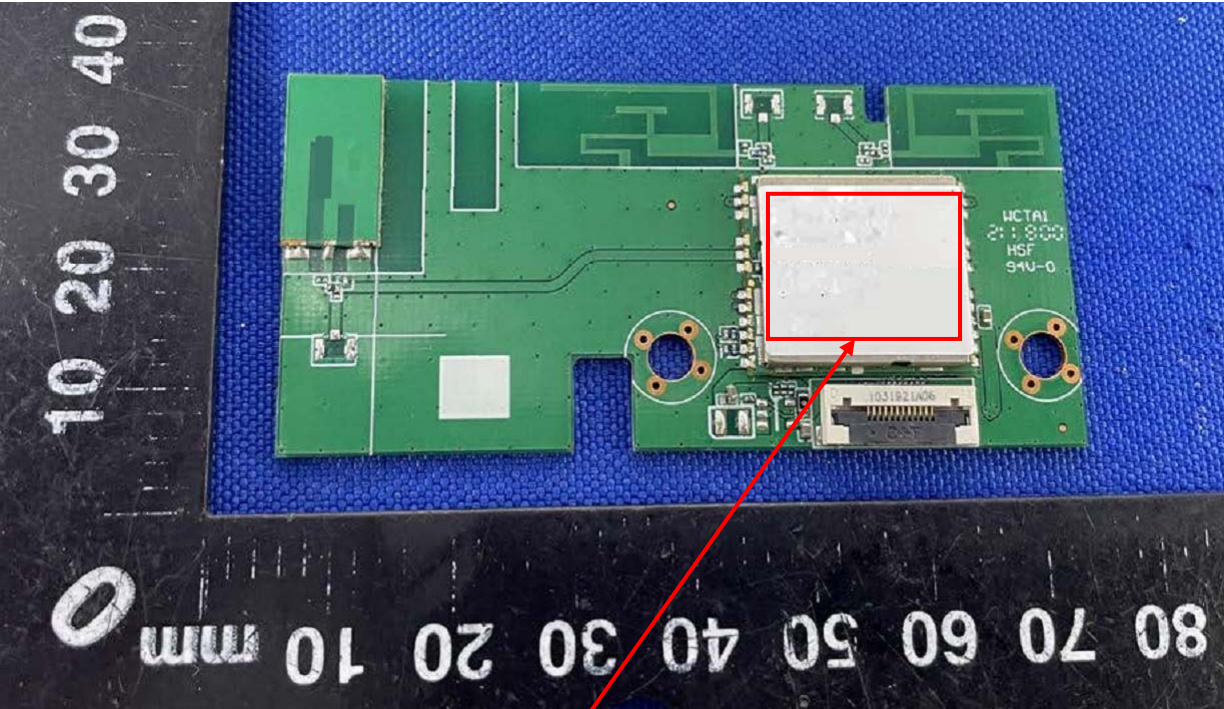

Label Artwork and Location

Model: WCTA1M2501

Label:

Model : WCTA1M2501	Rev: V**
Customer P/N: 1263255	
SN: *****XX GSD	
MAC: *****	
FCC ID: 2AC23-WCTA1	
IC: 12290A-WCTA1	
	
Hui Zhou Gaoshengda Technology Co., LTD	

QR code

Size: L*W=17*14mm

Location