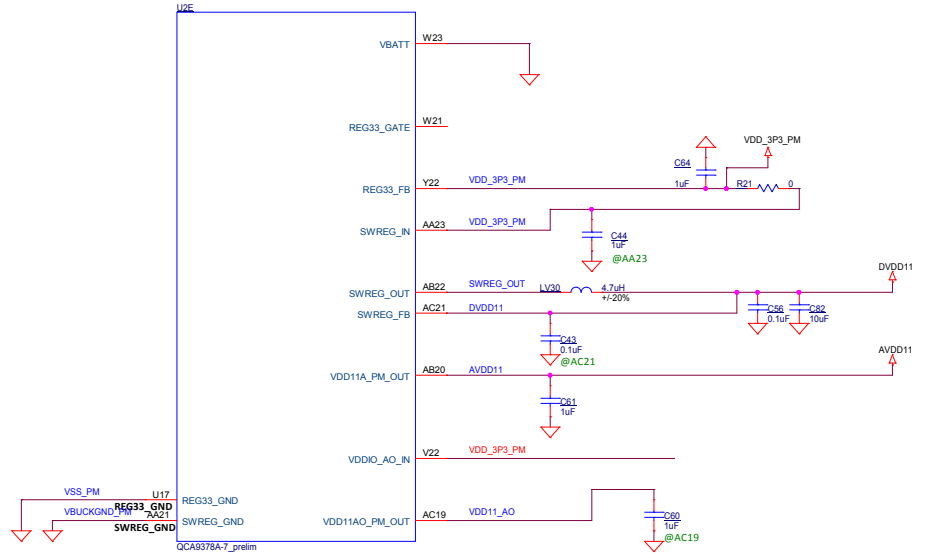

### QCA9378A-7 Internal PMU

### QCA9378A-7 Power Net

U3

WCT6L

Title		
<Title>		
Size	Document Number	Rev
A	<Doc>	<RevCode>
Date:	Friday, April 01, 2016	Sheet 1 of 1