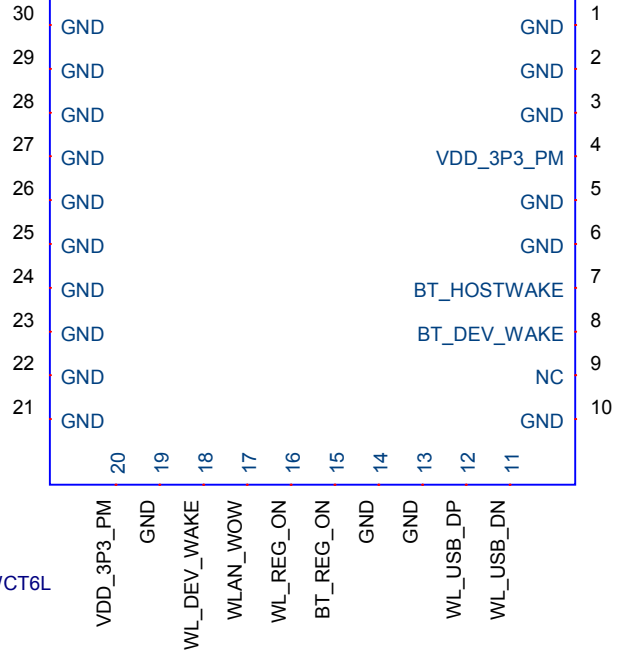

### QCA9378A-7 Internal PMU

### QCA9378A-7 Power Net

U3

WCT6L

Title		
<Title>		
Size	Document Number	Rev
A	<Doc>	<RevCode>
Date:	Friday, April 01, 2016	Sheet 1 of 1