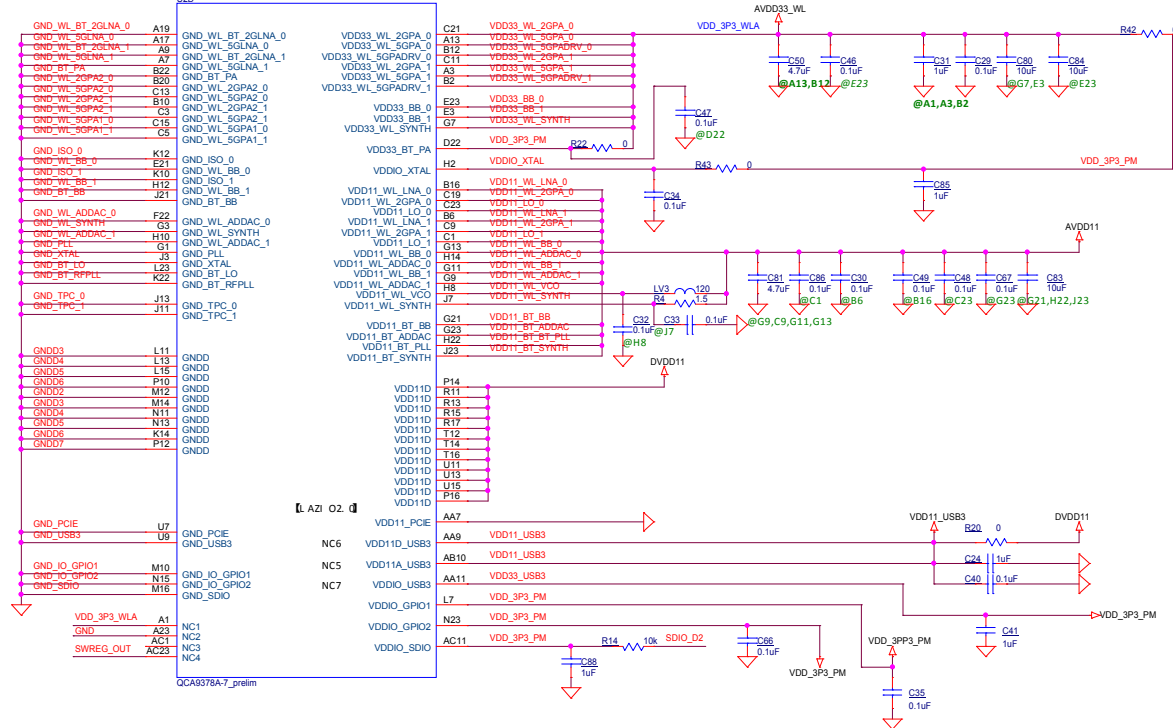

### QCA9378A-7 Internal PMU

### QCA9378A-7 Power Net

U3

WCT6L

Title		
<Title>		
Size	Document Number	Rev
A	<Doc>	<RevCode>
Date:	Friday, April 01, 2016	Sheet 1 of 1