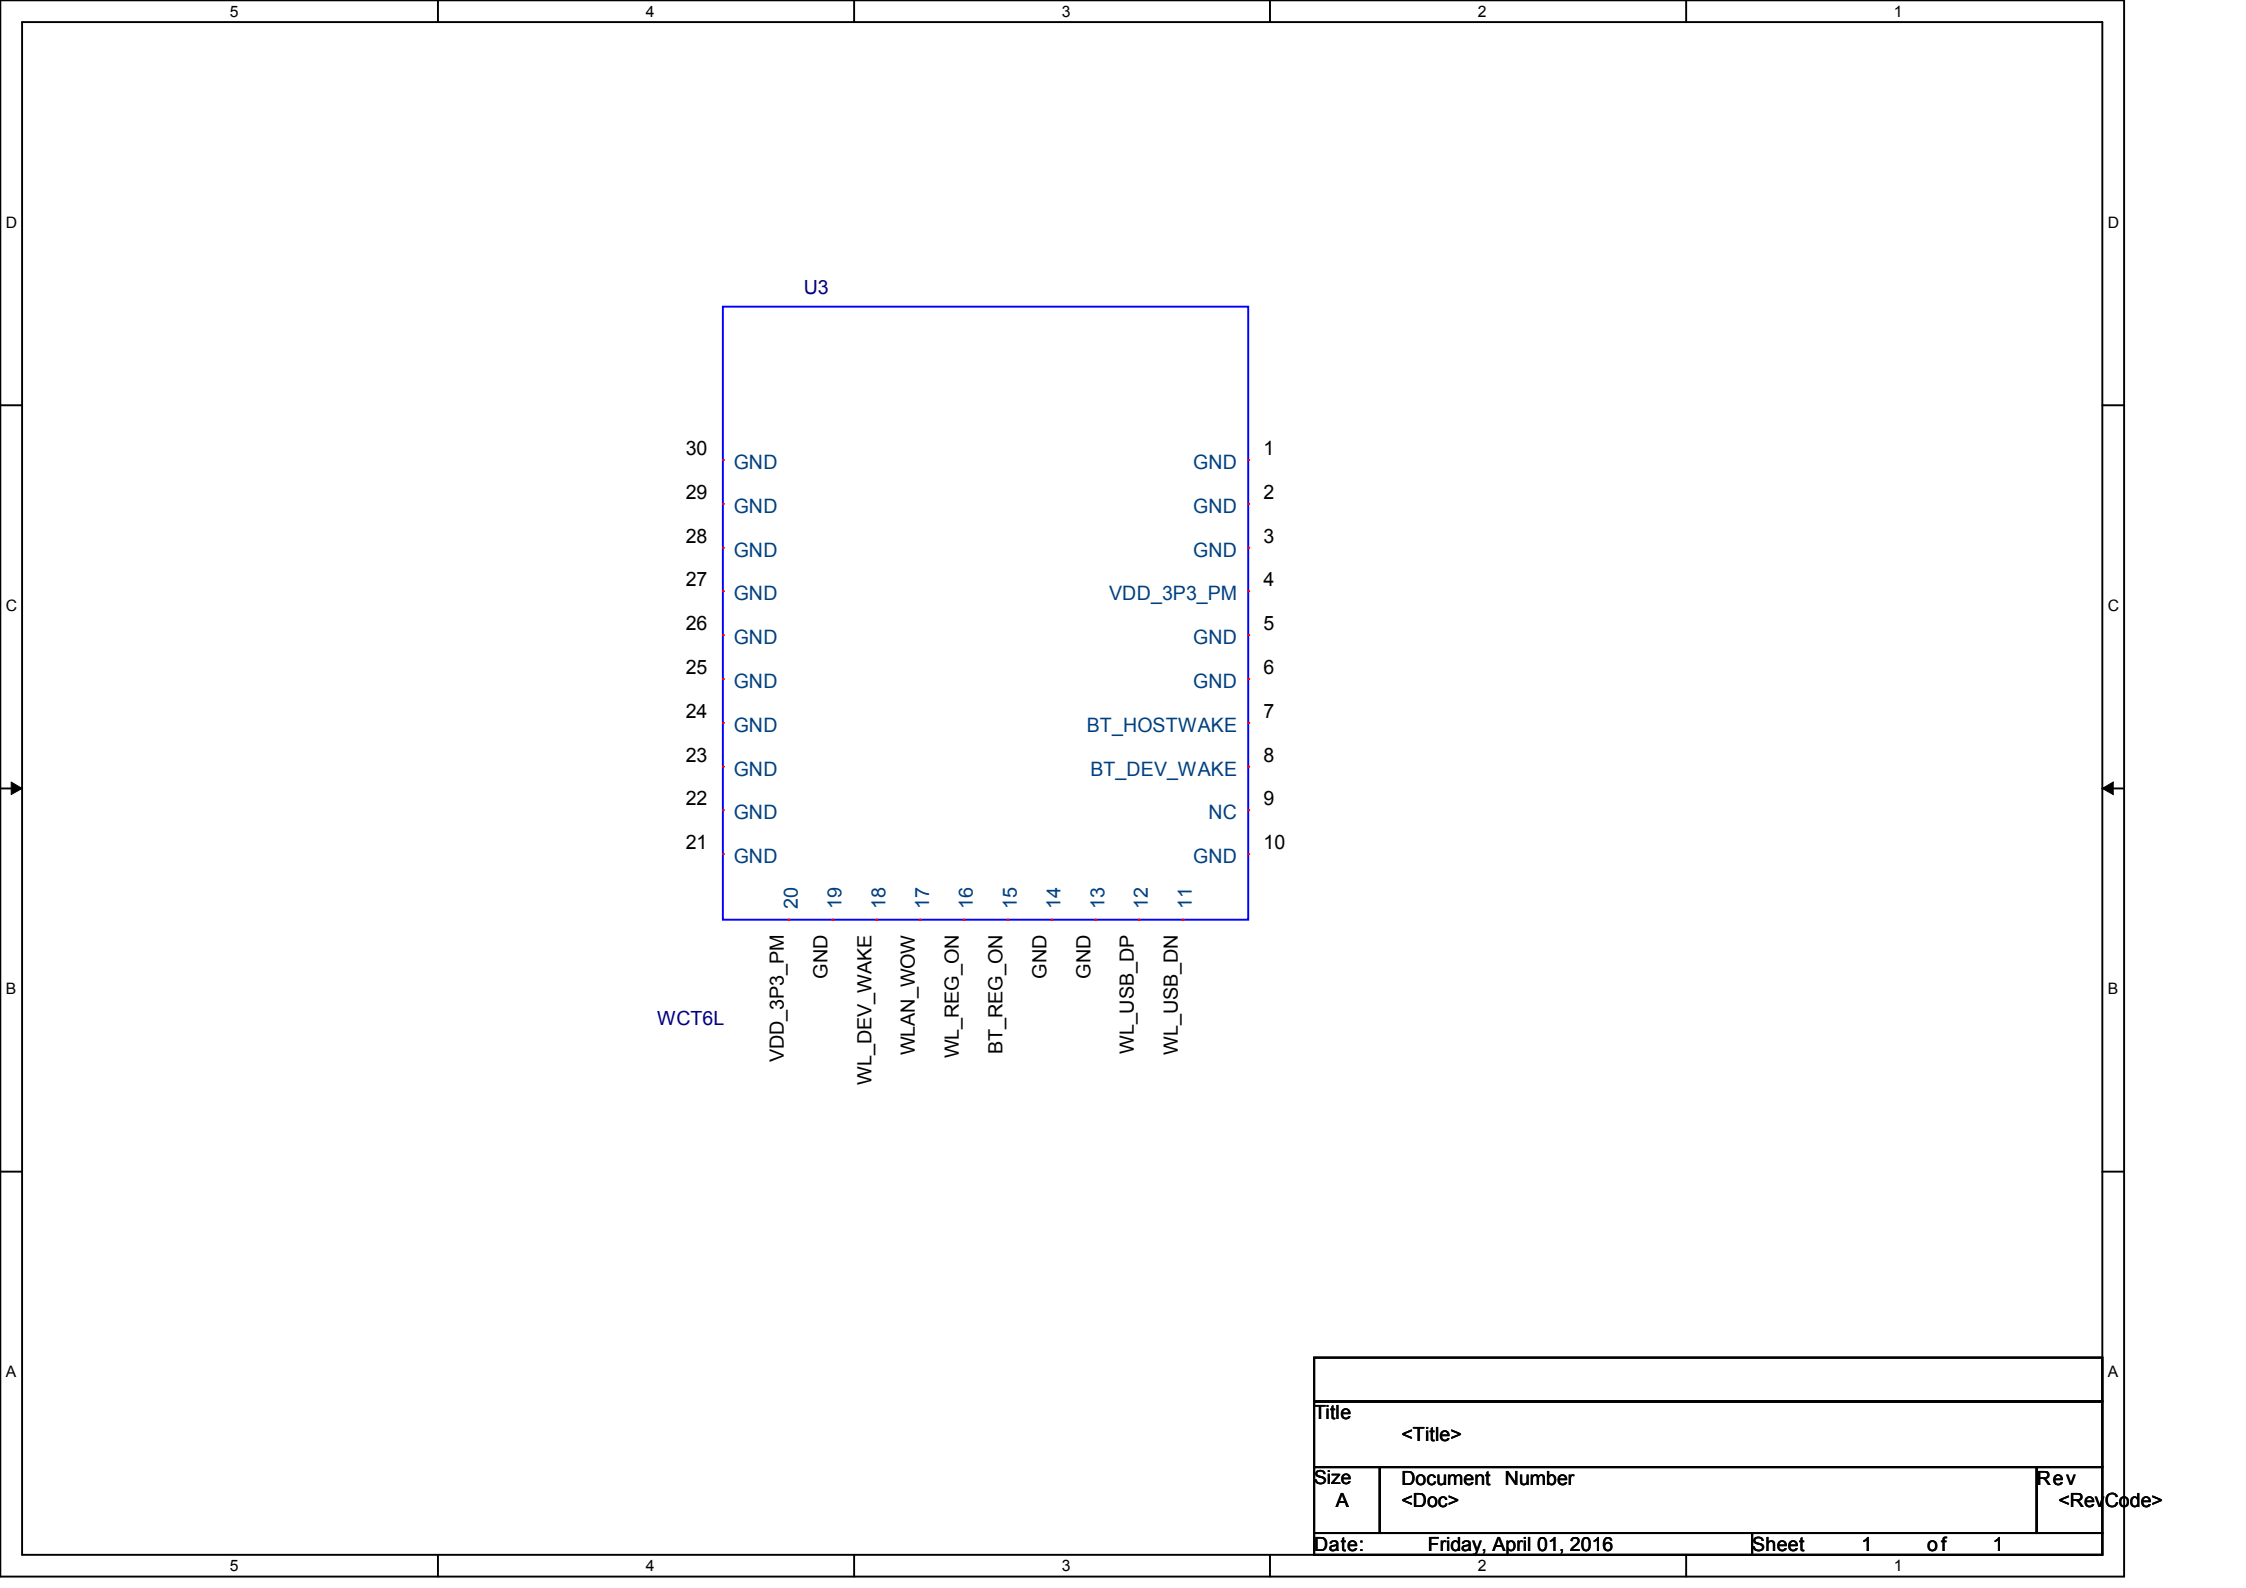

### QCA9378A-7 Internal PMU

### QCA9378A-7 Power Net

U3

WCT6L

Title		
<Title>		
Size	Document Number	Rev
A	<Doc>	<RevCode>
Date:	Friday, April 01, 2016	Sheet 1 of 1