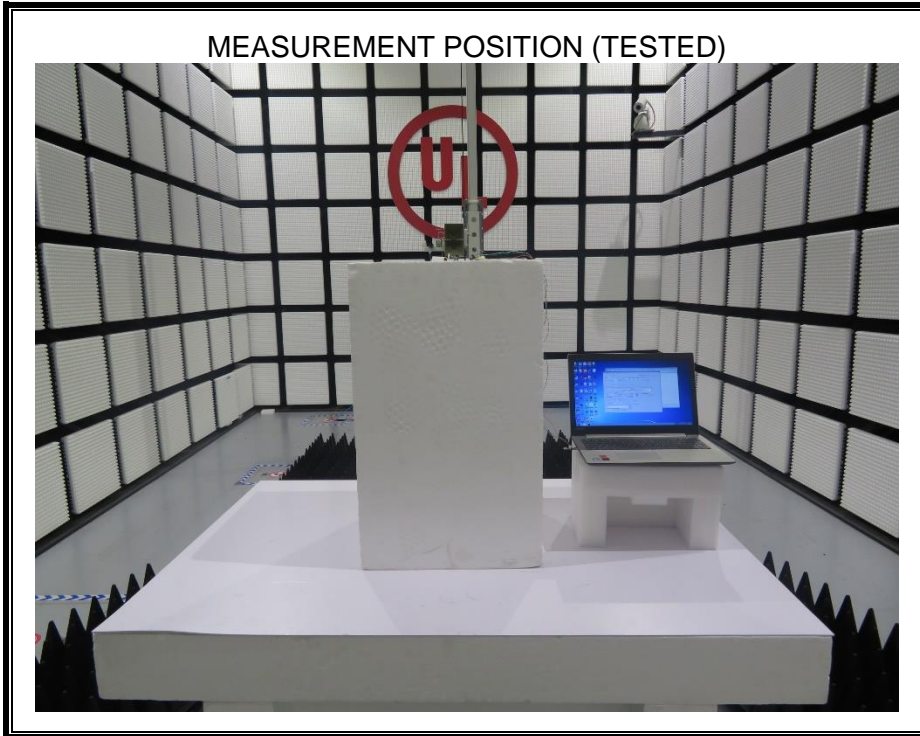

Appendix II

Setup Photographs

RADIATED RF MEASUREMENT SETUP (ABOVE 1 GHz)

MEASUREMENT POSITION (TESTED)

MEASUREMENT POSITION (X axis)

MEASUREMENT POSITION (Y axis)

MEASUREMENT POSITION (Z axis)

RADIATED RF MEASUREMENT SETUP (30MHz~1GHz)

RADIATED RF MEASUREMENT SETUP (Below 30MHz)

POWERLINE CONDUCTED EMISSIONS MEASUREMENT SETUP