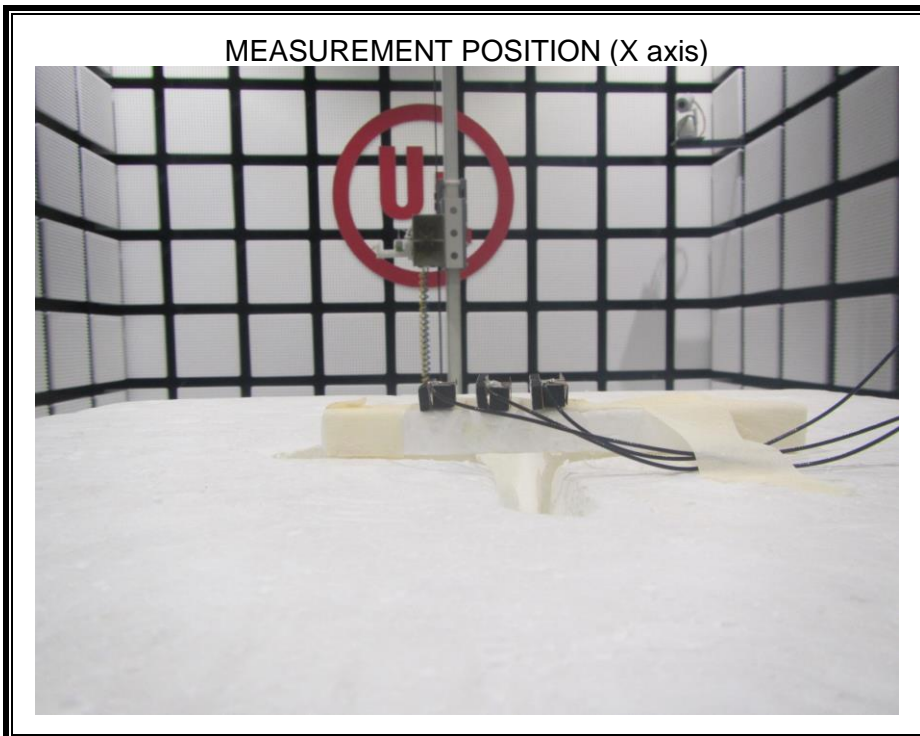

Appendix II

Setup Photographs

RADIATED RF MEASUREMENT SETUP (ABOVE 1 GHz)

MEASUREMENT POSITION (TESTED)

MEASUREMENT POSITION (X axis)

MEASUREMENT POSITION (Y axis)

MEASUREMENT POSITION (Z axis)

RADIATED RF MEASUREMENT SETUP (30MHz~1GHz)

RADIATED RF MEASUREMENT SETUP (Below 30MHz)

POWERLINE CONDUCTED EMISSIONS MEASUREMENT SETUP