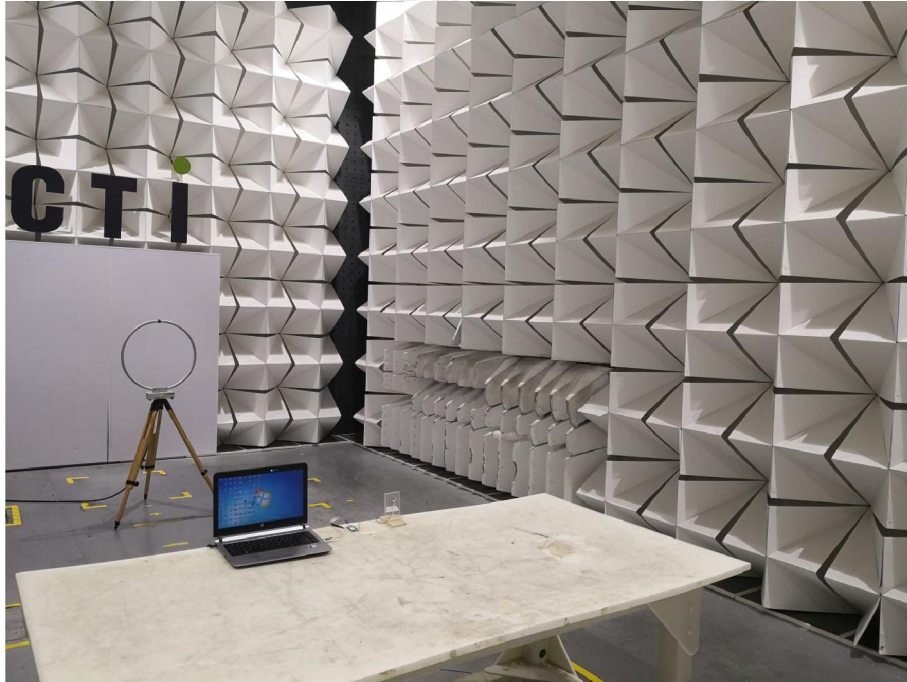

## PHOTOGRAPHS OF TEST SETUP

Test model No.: WCT3TM2311

**Radiated spurious emission Test Setup-1(Below 30MHz)**

**Radiated spurious emission Test Setup-1(Below 1GHz)**

**Radiated spurious emission Test Setup-2(Above 1GHz)**

**Conducted Emissions Test Setup**