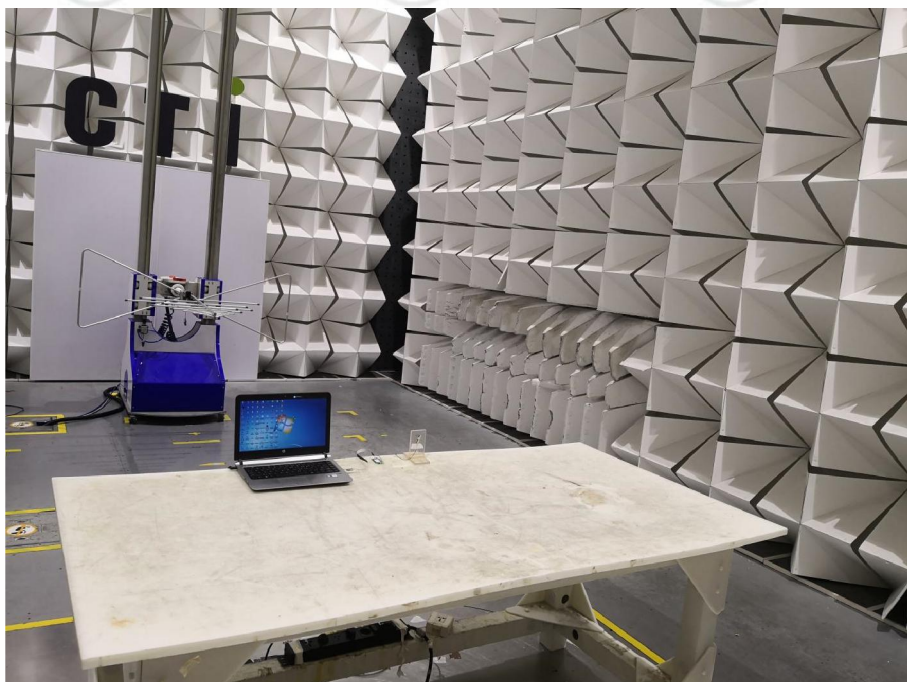

## PHOTOGRAPHS OF TEST SETUP

Test model No.: WCT3TM2311

**Radiated spurious emission Test Setup-1(Below 30MHz)**

**Radiated spurious emission Test Setup-1(Below 1GHz)**

**Radiated spurious emission Test Setup-2(Above 1GHz)**

**Conducted Emissions Test Setup**