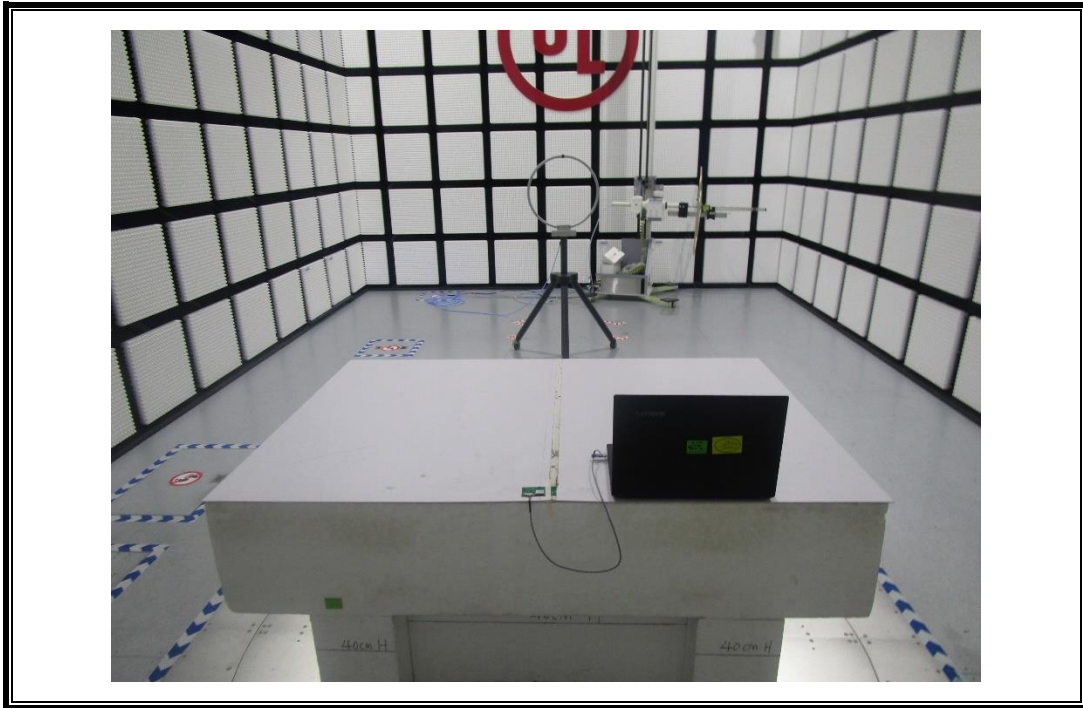

# **Setup Photographs**

### AC POWER LINE CONDUCTED EMISSIONS SETUP

### RADIATED RF MEASUREMENT SETUP (Below 1 GHz)

RADIATED RF MEASUREMENT SETUP (Below 30MHz)

RADIATED RF MEASUREMENT SETUP (Above 1G – X axis)

RADIATED RF MEASUREMENT SETUP (Above 1G – Y axis)

RADIATED RF MEASUREMENT SETUP (Above 1G – Z axis)