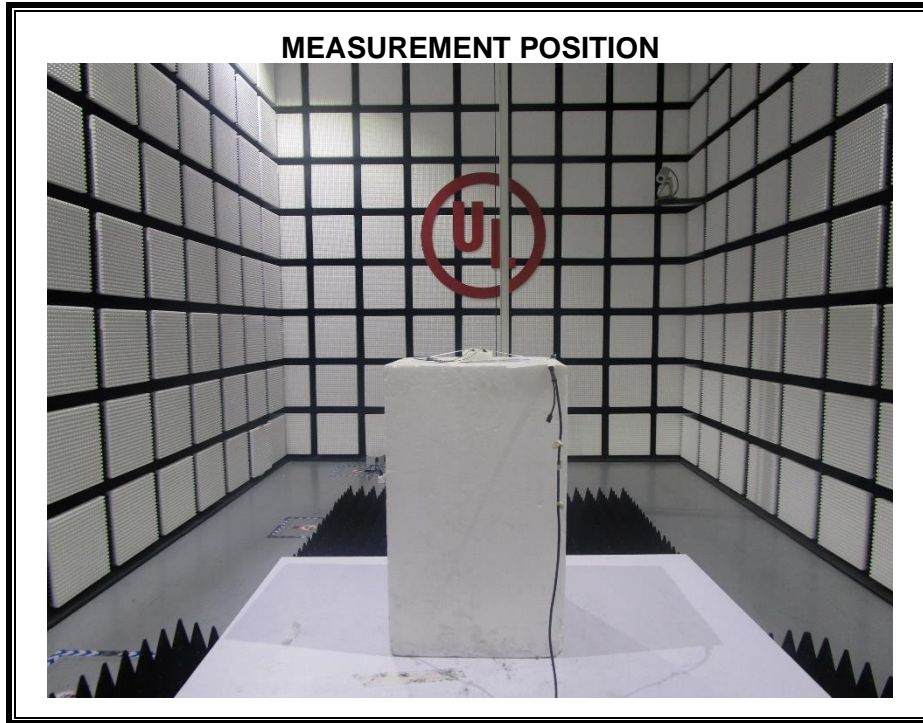

Appendix II

Setup Photographs

RADIATED RF MEASUREMENT SETUP (ABOVE 1 GHz)

MEASUREMENT POSITION (Y axis)

MEASUREMENT POSITION (Z axis)

RADIATED RF MEASUREMENT SETUP (30MHz~1GHz)

RADIATED RF MEASUREMENT SETUP (Below 30MHz)

POWERLINE CONDUCTED EMISSIONS MEASUREMENT SETUP