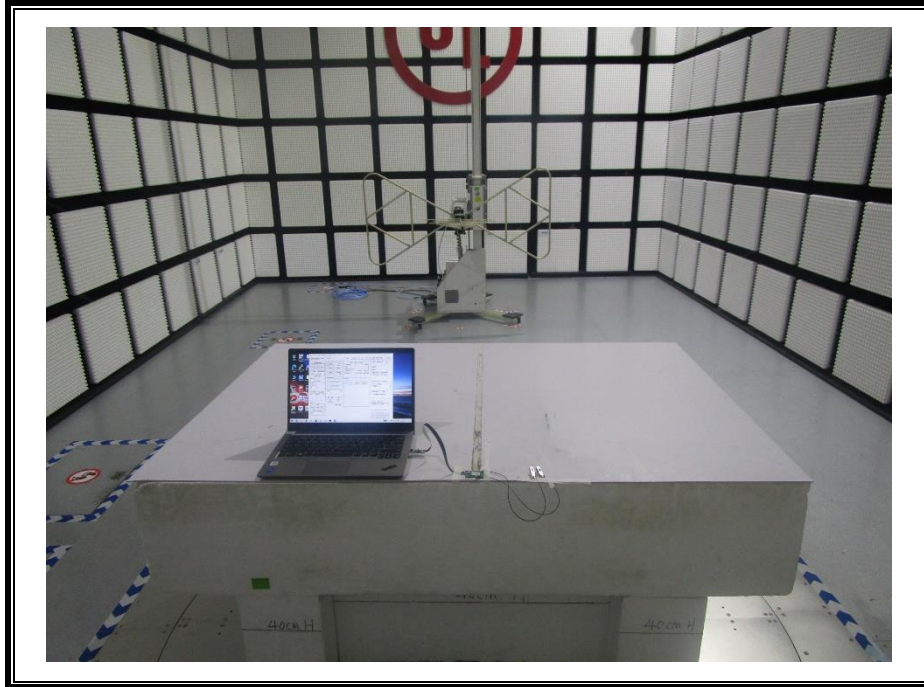

Appendix II

Setup Photographs

RADIATED RF MEASUREMENT SETUP (ABOVE 1 GHz)

MEASUREMENT POSITION (Y axis)

MEASUREMENT POSITION (Z axis)

RADIATED RF MEASUREMENT SETUP (30MHz~1GHz)

RADIATED RF MEASUREMENT SETUP (Below 30MHz)

POWERLINE CONDUCTED EMISSIONS MEASUREMENT SETUP