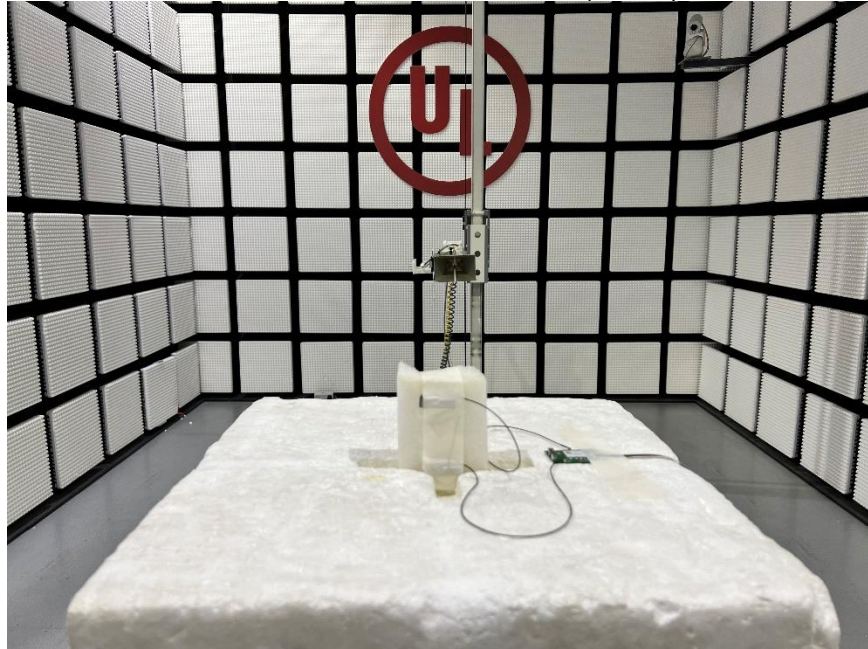

Appendix II

Setup Photographs

RADIATED RF MEASUREMENT SETUP (ABOVE 1 GHz)

MEASUREMENT POSITION (Y axis)

MEASUREMENT POSITION (Z axis)

RADIATED RF MEASUREMENT SETUP (30MHz~1GHz)

RADIATED RF MEASUREMENT SETUP (Below 30MHz)

POWERLINE CONDUCTED EMISSIONS MEASUREMENT SETUP