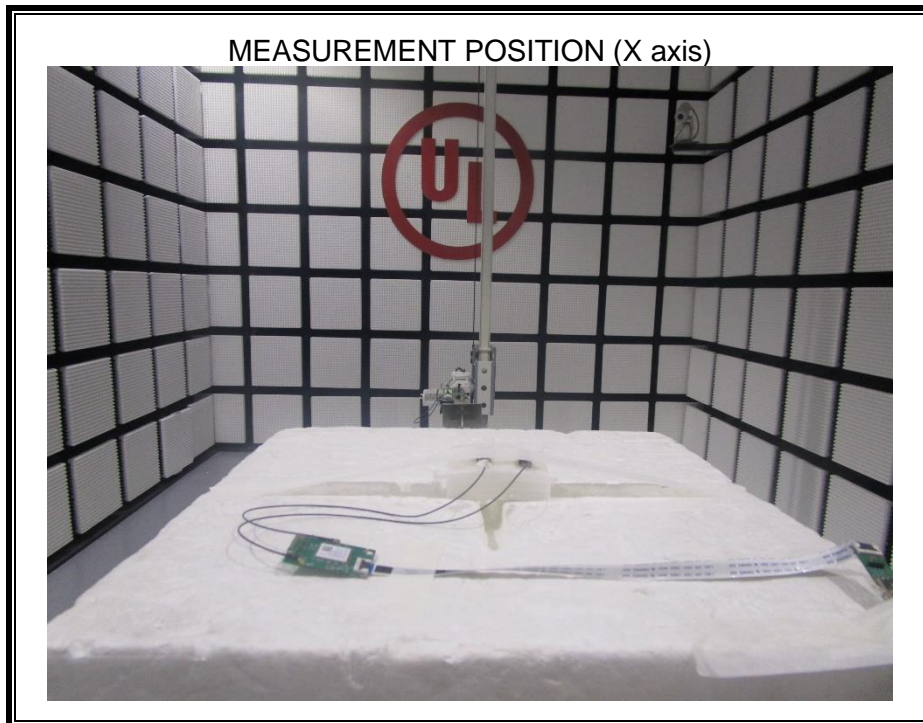

Appendix II

Setup Photographs

RADIATED RF MEASUREMENT SETUP (ABOVE 1 GHz)

MEASUREMENT POSITION (Y axis)

MEASUREMENT POSITION (Z axis)

RADIATED RF MEASUREMENT SETUP (30MHz~1GHz)

RADIATED RF MEASUREMENT SETUP (Below 30MHz)

POWERLINE CONDUCTED EMISSIONS MEASUREMENT SETUP