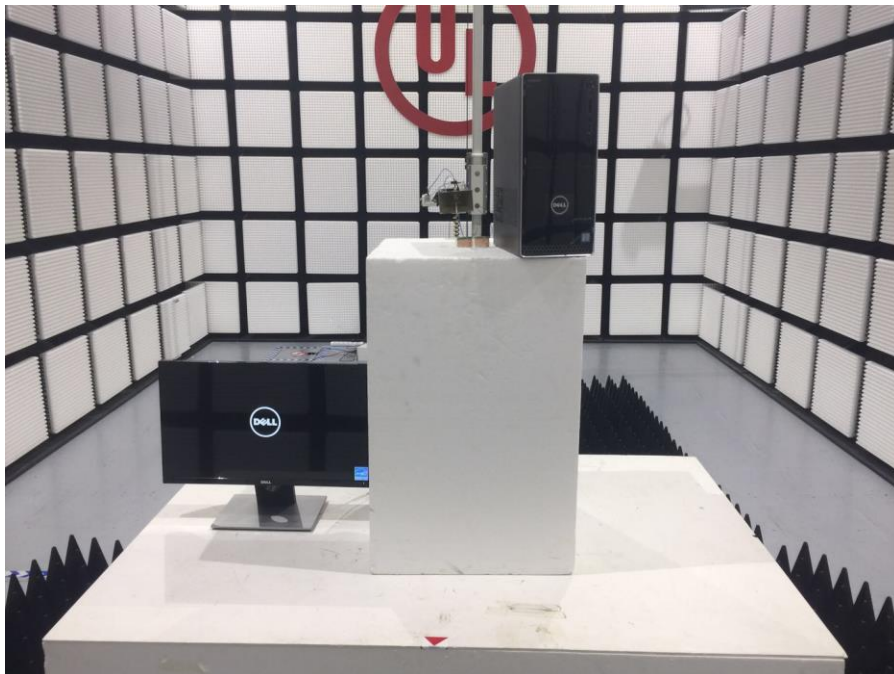

Appendix III

Setup Photographs

RADIATED RF MEASUREMENT SETUP (30MHz ~ 1 GHz)

RADIATED RF MEASUREMENT SETUP (ABOVE 1 GHz)

RADIATED RF MEASUREMENT SETUP DETAIL

RADIATED RF MEASUREMENT POSITION (X axis)

RADIATED RF MEASUREMENT POSITION (Y axis)

RADIATED RF MEASUREMENT POSITION (Z axis)