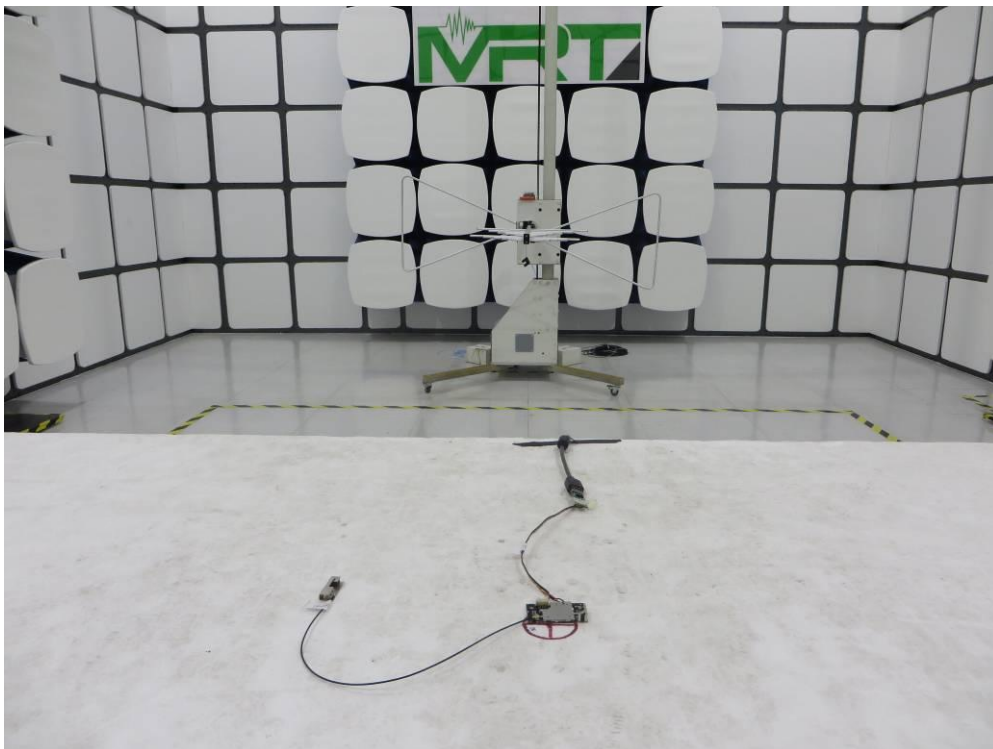

FCC Part15B Test Setup Photo

Description: Front view of Conducted Emission Test Setup

Description: Back view of Conducted Emission Test Setup

Description: Radiated Emission Test Setup for 30MHz ~ 1GHz

Description: Radiated Emission Test Setup for 1GHz ~ 18GHz

FCC Part15C&15E Test Setup Photo

Description: Front view of Conducted Emission Test Setup

Description: Back view of Conducted Emission Test Setup

Description: Radiated Emission Test Setup for 9kHz ~ 30MHz

Description: Radiated Emission Test Setup for 30MHz ~ 1GHz

Description: Radiated Emission Test Setup for 1GHz ~ 18GHz

Description: Radiated Emission Test Setup for 18GHz ~ 40GHz