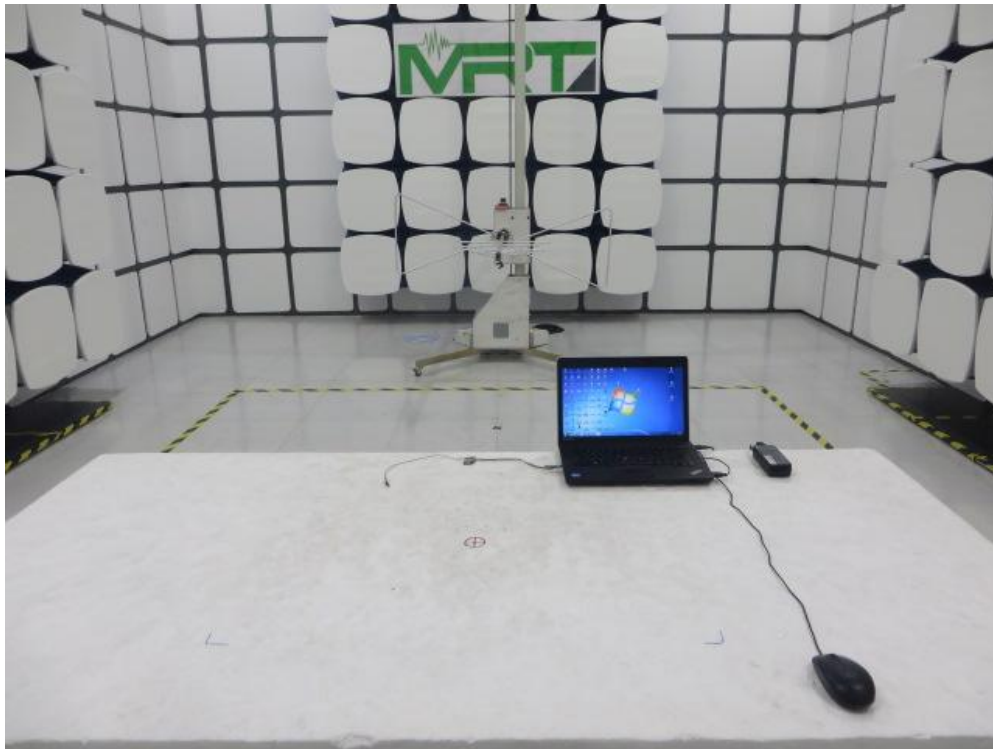

FCC Part15B Test Setup Photo

Description: Front view of Conducted Emission Test Setup

Description: Back view of Conducted Emission Test Setup

Description: Radiated Emission Test Setup for 30MHz ~ 1GHz

Description: Radiated Emission Test Setup for 1GHz ~ 18GHz

FCC Part15C&15E Test Setup Photo

Description: Front view of Conducted Emission Test Setup

Description: Back view of Conducted Emission Test Setup

Description: Radiated Emission Test Setup for 9kHz ~ 30MHz