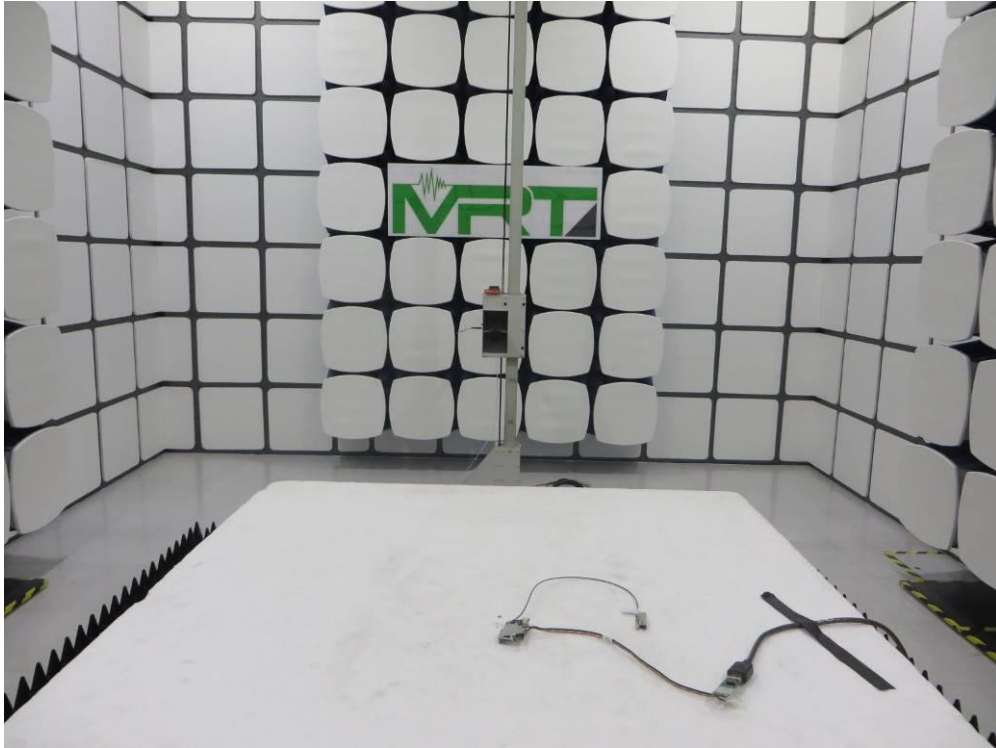

FCC Part15B Test Setup Photo

Description: Front view of Conducted Emission Test Setup

Description: Back view of Conducted Emission Test Setup

Description: Radiated Emission Test Setup for 30MHz ~ 1GHz

Description: Radiated Emission Test Setup for 1GHz ~ 18GHz

FCC Part15C&15E Test Setup Photo

Description: Front view of Conducted Emission Test Setup

Description: Back view of Conducted Emission Test Setup

Description: Radiated Emission Test Setup for 9kHz ~ 30MHz

Description: Radiated Emission Test Setup for 30MHz ~ 1GHz

Description: Radiated Emission Test Setup for 1GHz ~ 18GHz

Description: Radiated Emission Test Setup for 18GHz ~ 40GHz