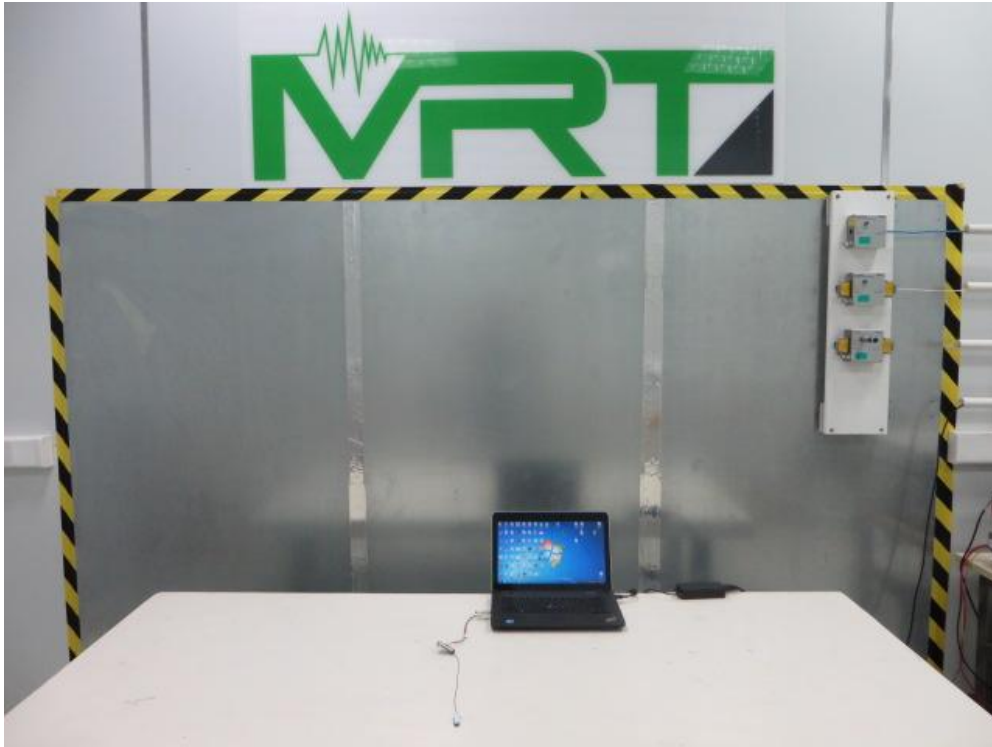

FCC Part15B Test Setup Photo

Description: Front view of Conducted Emission Test Setup

Description: Back view of Conducted Emission Test Setup

Description: Radiated Emission Test Setup for 30MHz ~ 1GHz

Description: Radiated Emission Test Setup for 1GHz ~ 18GHz

FCC Part15C&15E Test Setup Photo

Description: Front view of Conducted Emission Test Setup

Description: Back view of Conducted Emission Test Setup

Description: Radiated Emission Test Setup for 9kHz ~ 30MHz