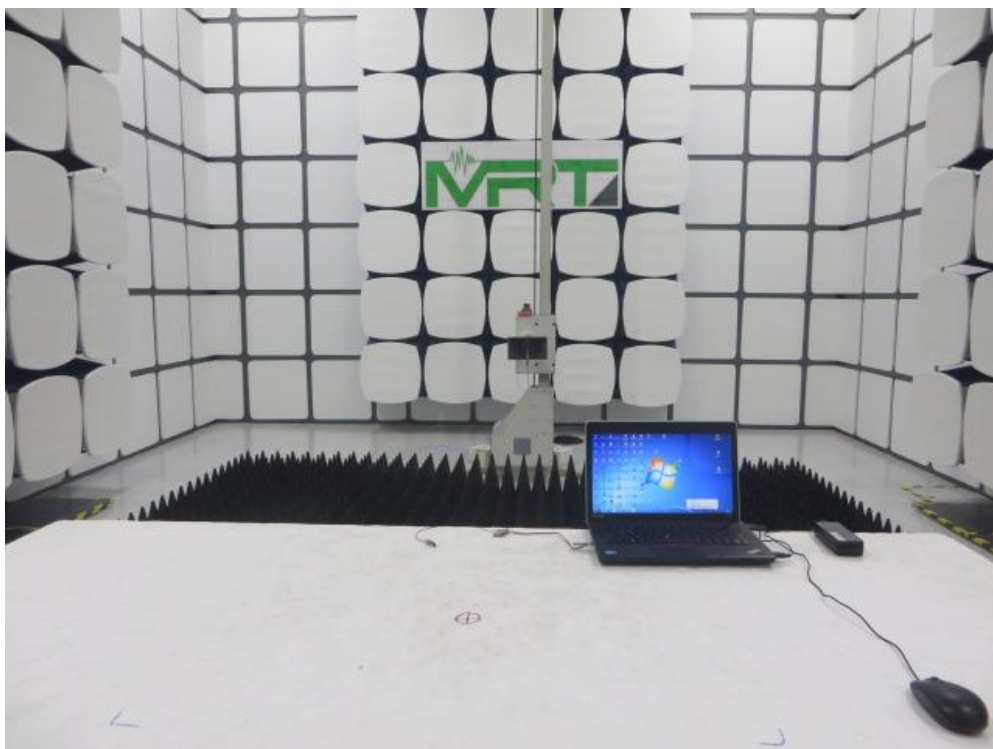

FCC Part15B Test Setup Photo

Description: Front view of Conducted Emission Test Setup

Description: Back view of Conducted Emission Test Setup

Description: Radiated Emission Test Setup for 30MHz ~ 1GHz

Description: Radiated Emission Test Setup for 1GHz ~ 18GHz

FCC Part15C&15E Test Setup Photo

Description: Front view of Conducted Emission Test Setup

Description: Back view of Conducted Emission Test Setup

Description: Radiated Emission Test Setup for 9kHz ~ 30MHz