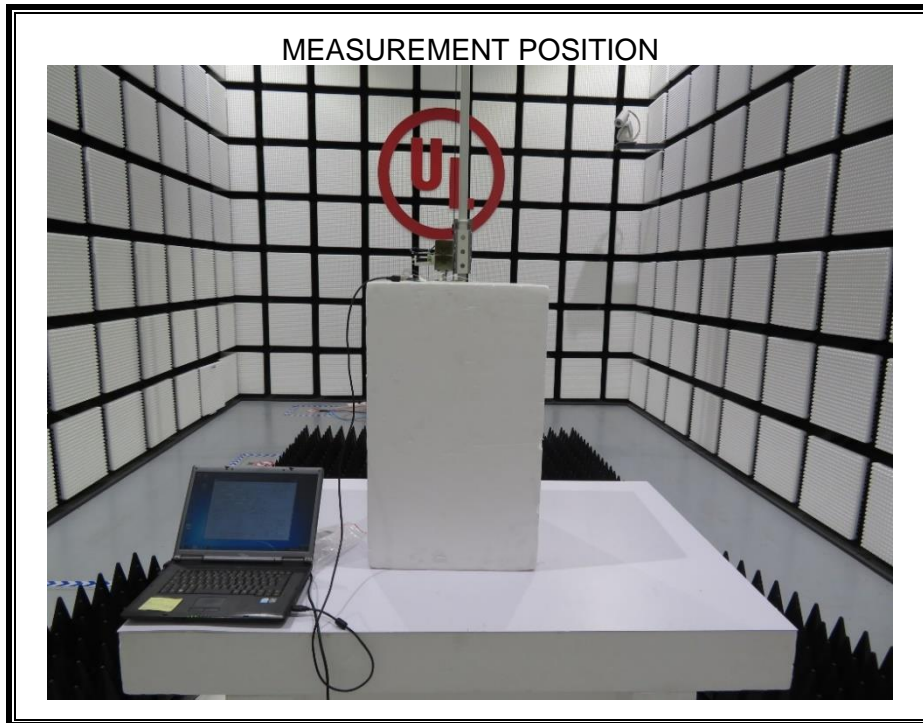

Appendix II

Setup Photographs

RADIATED RF MEASUREMENT SETUP (ABOVE 1 GHz)

MEASUREMENT POSITION (Y axis)

MEASUREMENT POSITION (Z axis)

RADIATED RF MEASUREMENT SETUP (30MHz~1GHz)

AC POWER LINE CONDUCTED EMISSIONS

RADIATED RF MEASUREMENT SETUP (Below 30MHz)