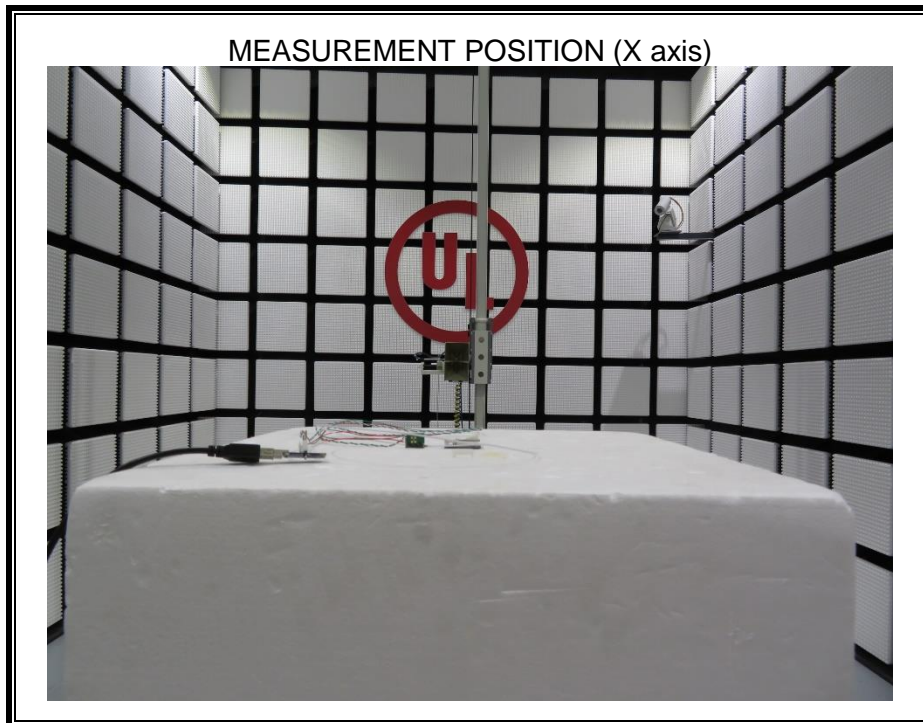

Appendix II

Setup Photographs

RADIATED RF MEASUREMENT SETUP (ABOVE 1 GHz)

MEASUREMENT POSITION (Y axis)

MEASUREMENT POSITION (Z axis)

RADIATED RF MEASUREMENT SETUP (30MHz~1GHz)

AC POWER LINE CONDUCTED EMISSIONS

RADIATED RF MEASUREMENT SETUP (Below 30MHz)