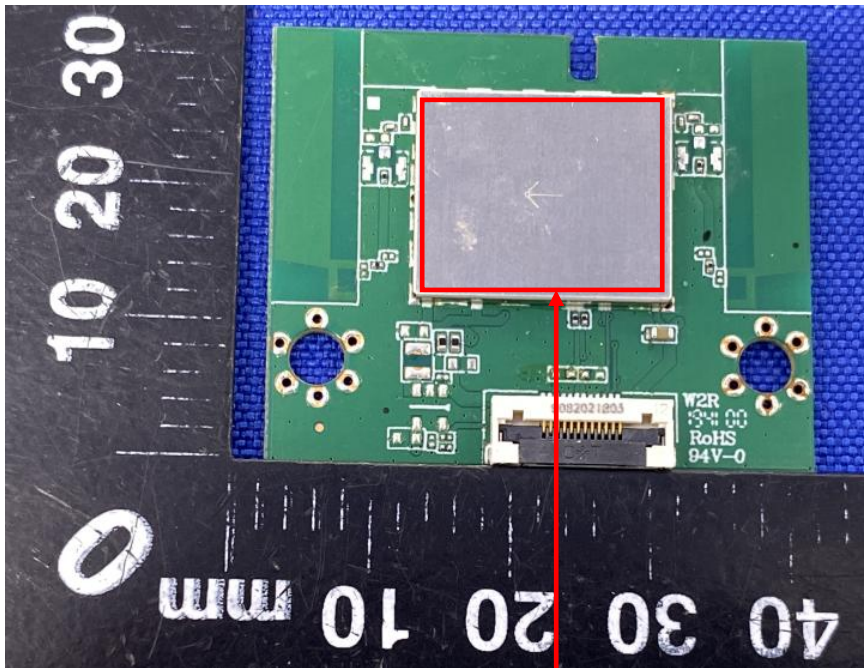

Label Artwork and Location

Model: W2RM2510F

Label:

Model : W2RM2510F Rev: V**
Hui Zhou Gaoshengda Technology Co., LTD
Customer P/N: *****
SN: *****XX GSD
MAC: *****
CMIIT ID: *****
FCC ID: 2AC23-W2R
IC: 12290A-W2R
Made in China 

QR Code

Size: L*W=18*16mm

Label Location