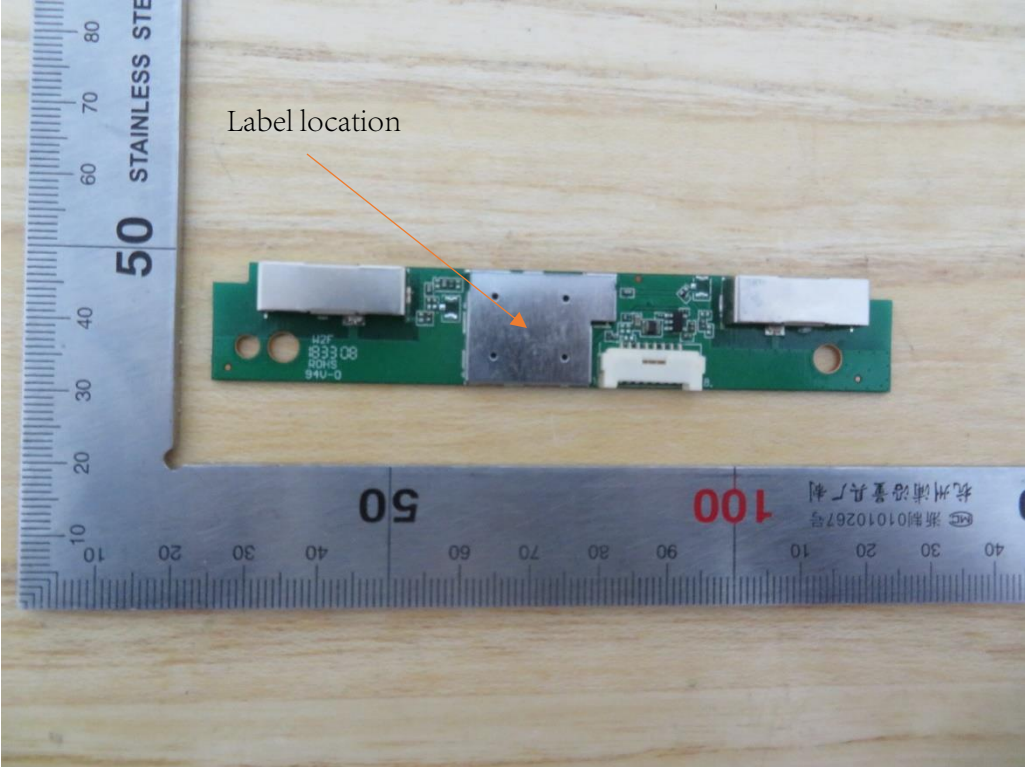

MAC ID:

317GAAWF650TCL

W2FM2510

FCC ID: 2AC23-W2FM2510

S/N: *****XX

Label location