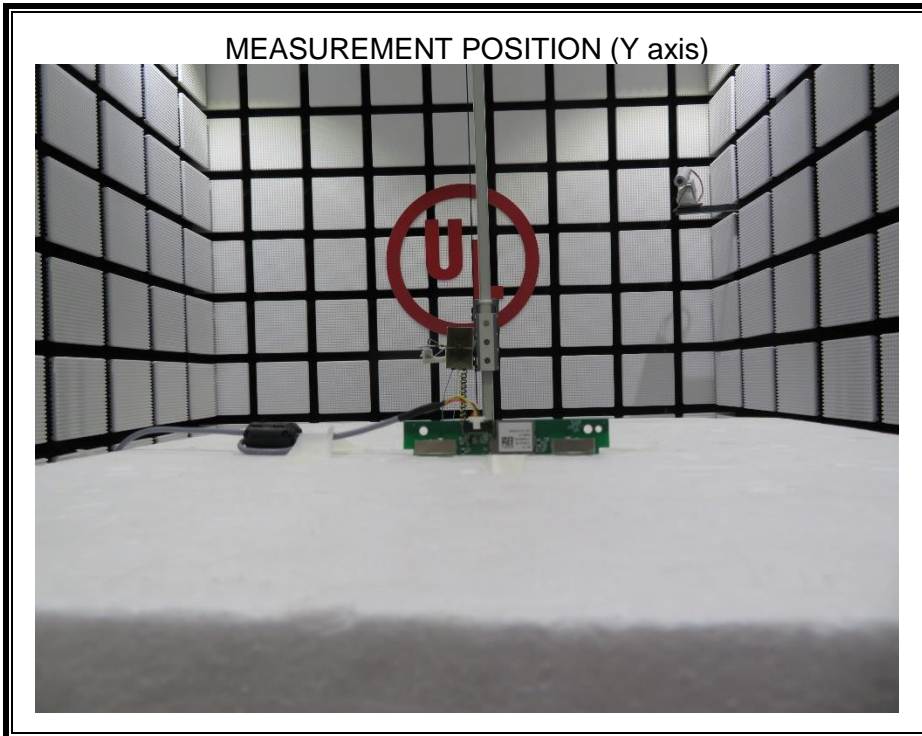

Appendix II

Setup Photographs

RADIATED RF MEASUREMENT SETUP (ABOVE 1 GHz)

MEASUREMENT POSITION (X axis)

MEASUREMENT POSITION (Y axis)

MEASUREMENT POSITION (Z axis)

RADIATED RF MEASUREMENT SETUP (30MHz~1GHz)

AC POWER LINE CONDUCTED EMISSIONS

RADIATED RF MEASUREMENT SETUP (Below 30MHz)