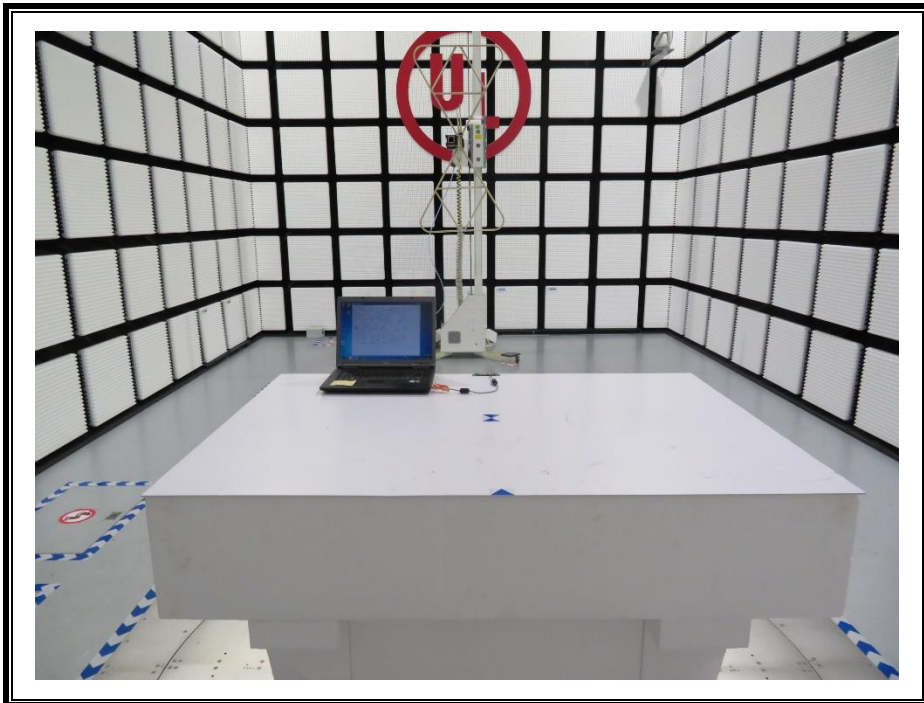

Appendix II

Setup Photographs

RADIATED RF MEASUREMENT SETUP (ABOVE 1 GHz)

MEASUREMENT POSITION (X axis)

MEASUREMENT POSITION (Y axis)

MEASUREMENT POSITION (Z axis)

RADIATED RF MEASUREMENT SETUP (30MHz~1GHz)

AC POWER LINE CONDUCTED EMISSIONS

RADIATED RF MEASUREMENT SETUP (Below 30MHz)