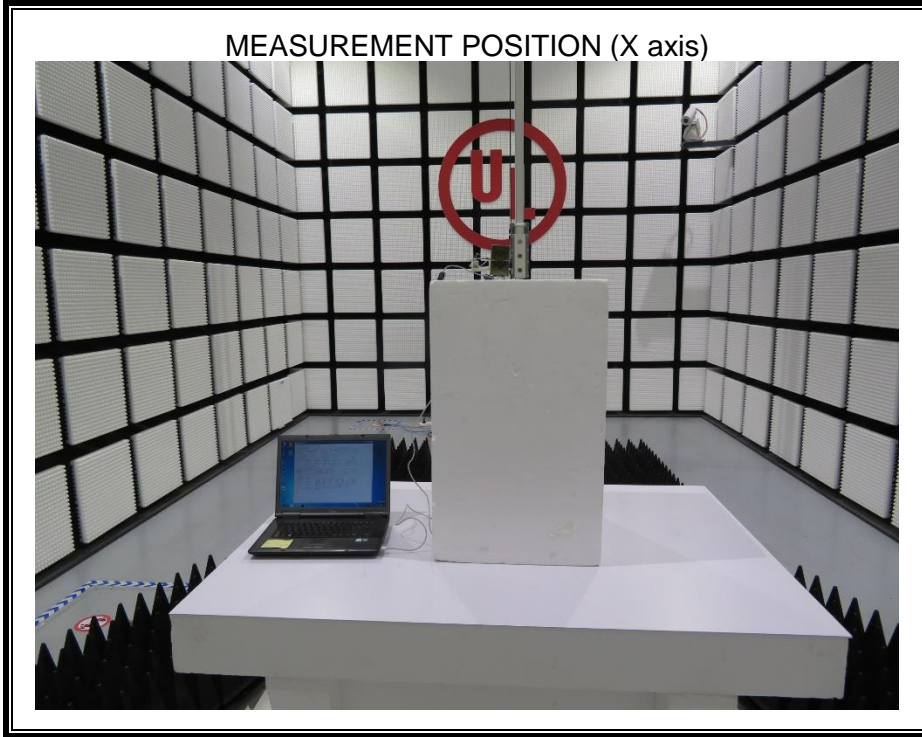

Appendix II

Setup Photographs

RADIATED RF MEASUREMENT SETUP (ABOVE 1 GHz)

MEASUREMENT POSITION (X axis)

MEASUREMENT POSITION (Y axis)

MEASUREMENT POSITION (Z axis)

RADIATED RF MEASUREMENT SETUP (30MHz~1GHz)

AC POWER LINE CONDUCTED EMISSIONS

RADIATED RF MEASUREMENT SETUP (Below 30MHz)