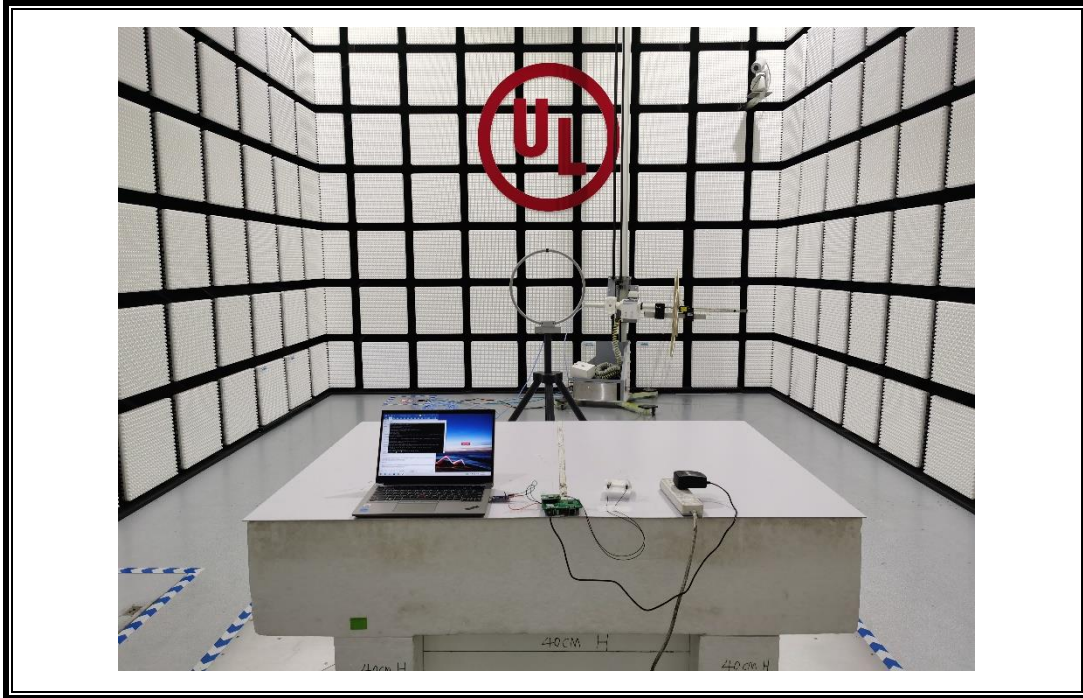

Appendix II

Setup Photographs

CONDUCTED EMISSION SETUP

RADIATED RF MEASUREMENT SETUP (30MHz ~ 1 GHz)

RADIATED RF MEASUREMENT SETUP (Below 30 MHz)

RADIATED RF MEASUREMENT SETUP (Above 1 GHz – X axis)

RADIATED RF MEASUREMENT SETUP (Above 1 GHz – Y axis)

RADIATED RF MEASUREMENT SETUP (Above 1 GHz – Z axis)