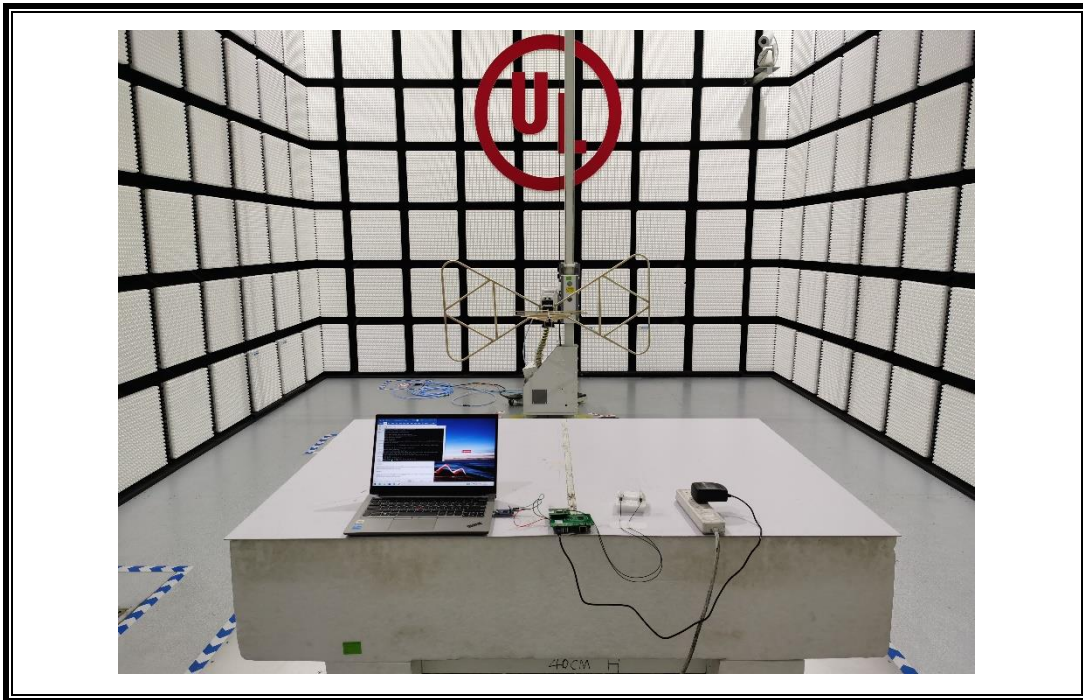

Appendix II

Setup Photographs

CONDUCTED EMISSION SETUP

RADIATED RF MEASUREMENT SETUP (30MHz ~ 1 GHz)

RADIATED RF MEASUREMENT SETUP (Below 30 MHz)

RADIATED RF MEASUREMENT SETUP (Above 1 GHz – X axis)

RADIATED RF MEASUREMENT SETUP (Above 1 GHz – Y axis)

RADIATED RF MEASUREMENT SETUP (Above 1 GHz – Z axis)