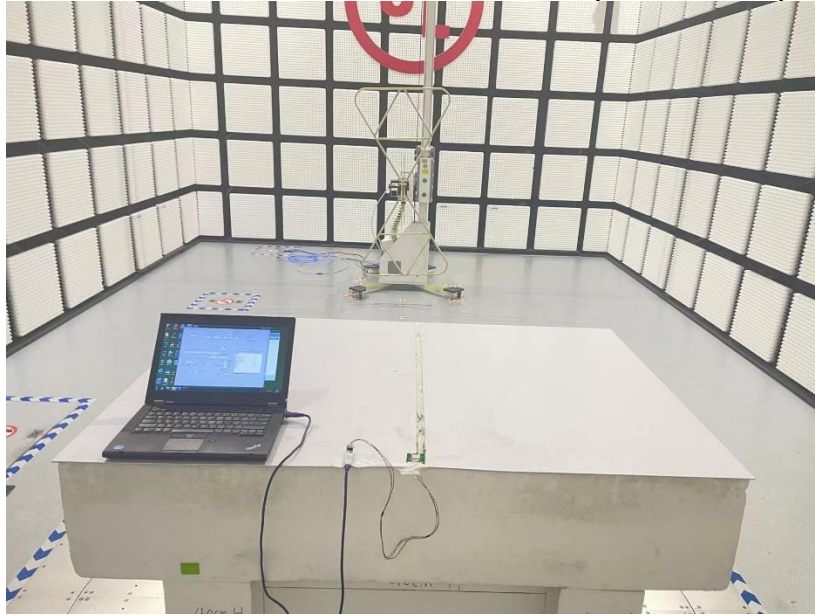

Appendix II

Setup Photographs

AC POWER LINE CONDUCTED EMISSIONS SETUP

RADIATED RF MEASUREMENT SETUP (Below 30 MHz)

RADIATED RF MEASUREMENT SETUP (Below 1 GHz)

RADIATED RF MEASUREMENT SETUP (Above 1G)