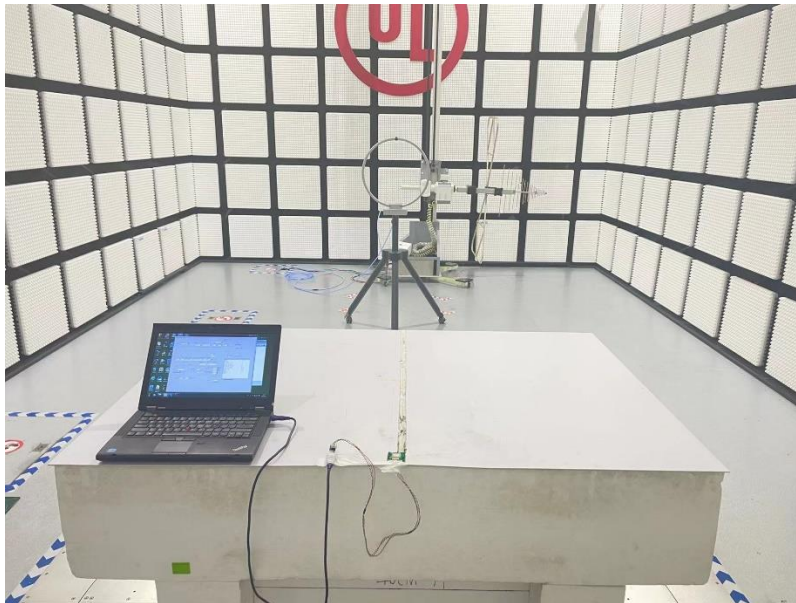

Appendix II

Setup Photographs

AC POWER LINE CONDUCTED EMISSIONS SETUP

RADIATED RF MEASUREMENT SETUP (Below 30 MHz)

RADIATED RF MEASUREMENT SETUP (Below 1 GHz)

RADIATED RF MEASUREMENT SETUP (Above 1G)