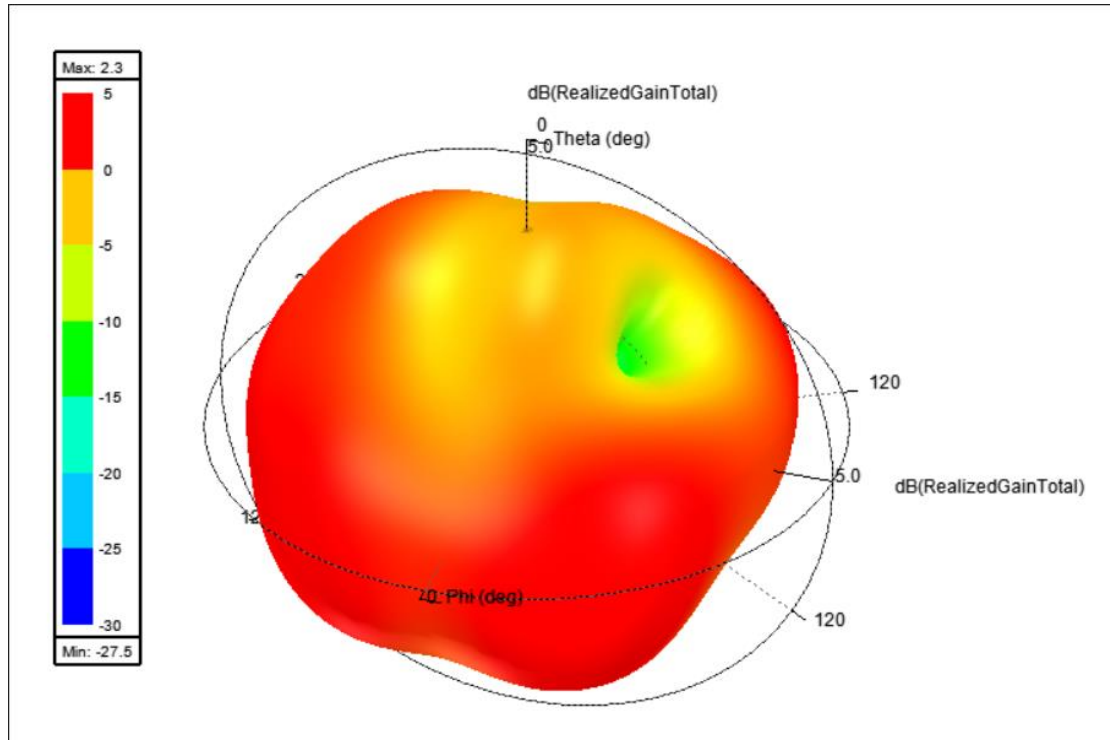

5G 3D:

5G WIFI Max antenna gain:2.3 dBi