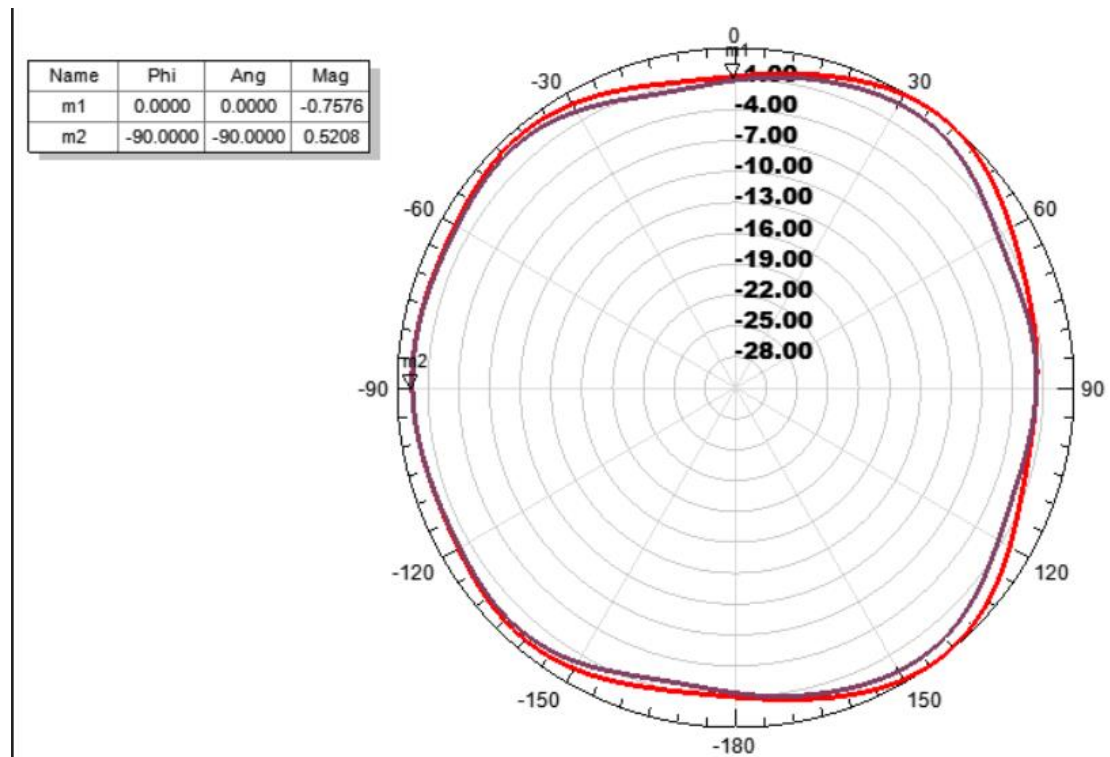

## VSWR

## 2.4G:

## 2.4G 3D:

2.4G WIFI Max antenna gain:2.4 dBi

### 5G 3D:

5G WIFI Max antenna gain:2.3 dBi