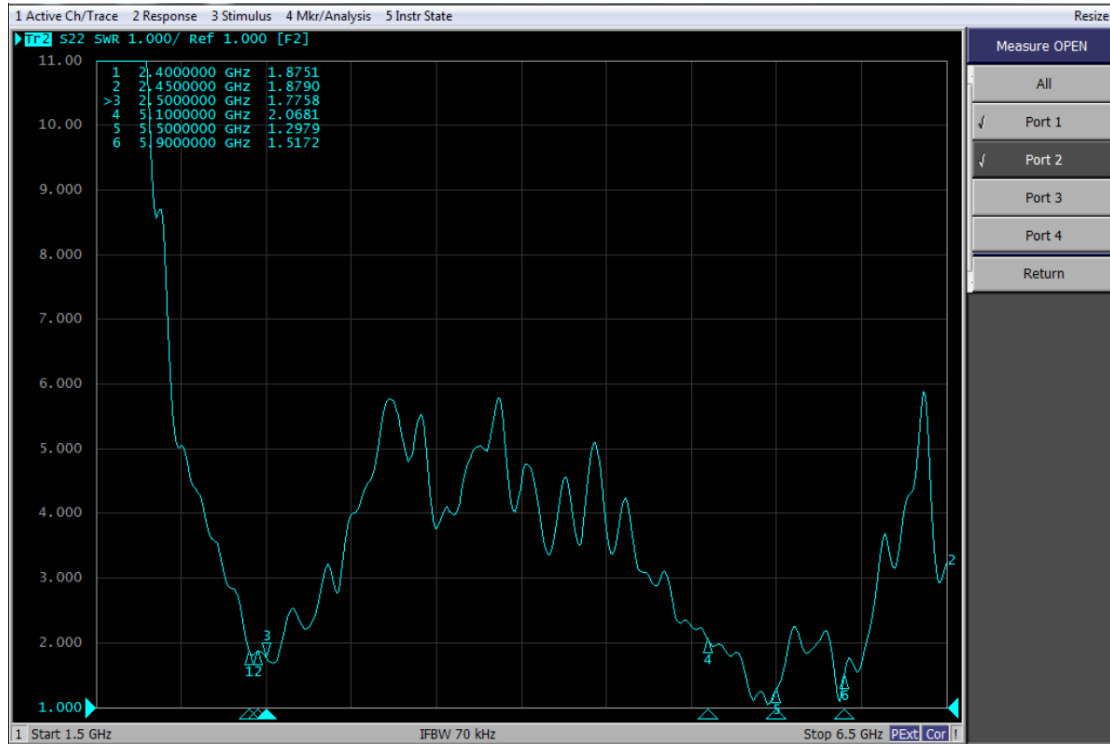

## VSWR

## 2.4G:

## 2.4G 3D:

2.4G WIFI Max antenna gain:2.4 dBi

### 5G 3D:

5G WIFI Max antenna gain:2.3 dBi