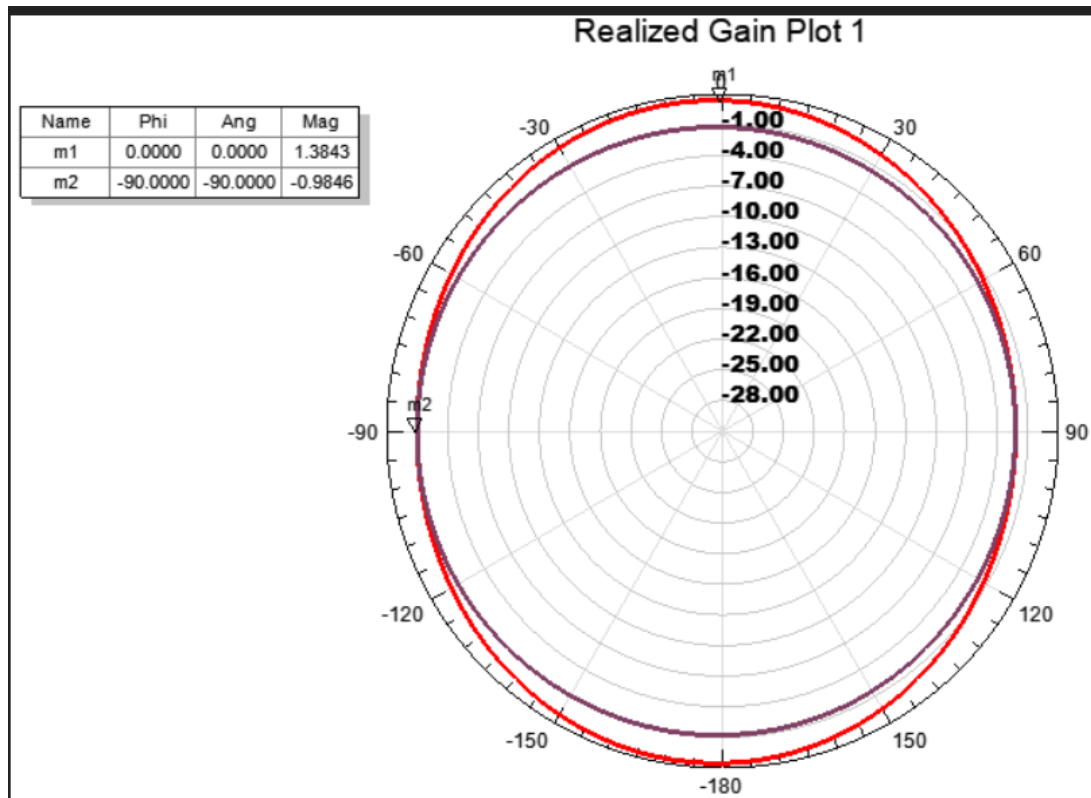

## VSWR

## 2.4G:

## 2.4G 3D:

2.4G WIFI Max antenna gain:2.4 dBi

### 5G 3D:

5G WIFI Max antenna gain:2.3 dBi