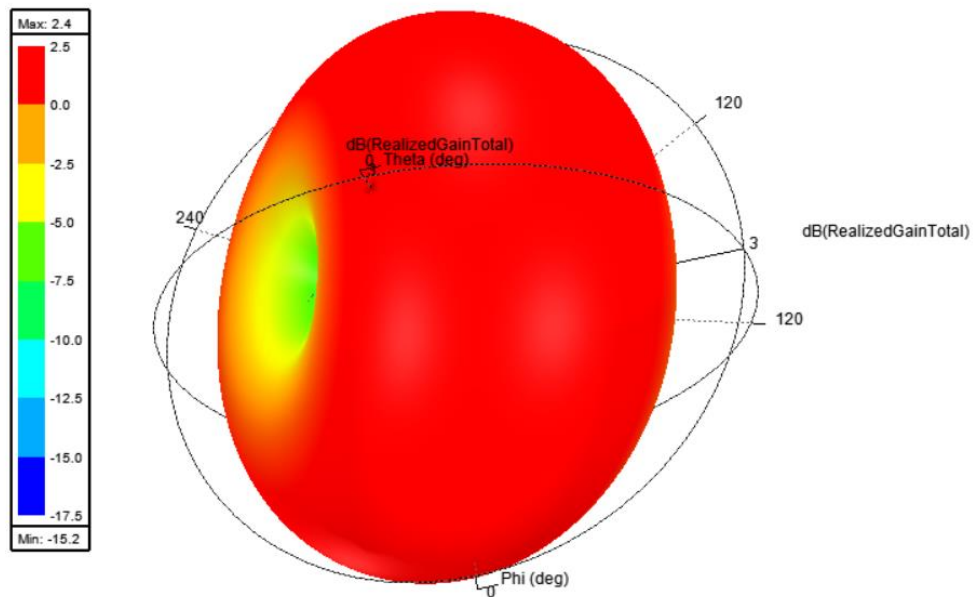

## VSWR

## 2.4G:

## 2.4G 3D:

2.4G WIFI Max antenna gain:2.4 dBi