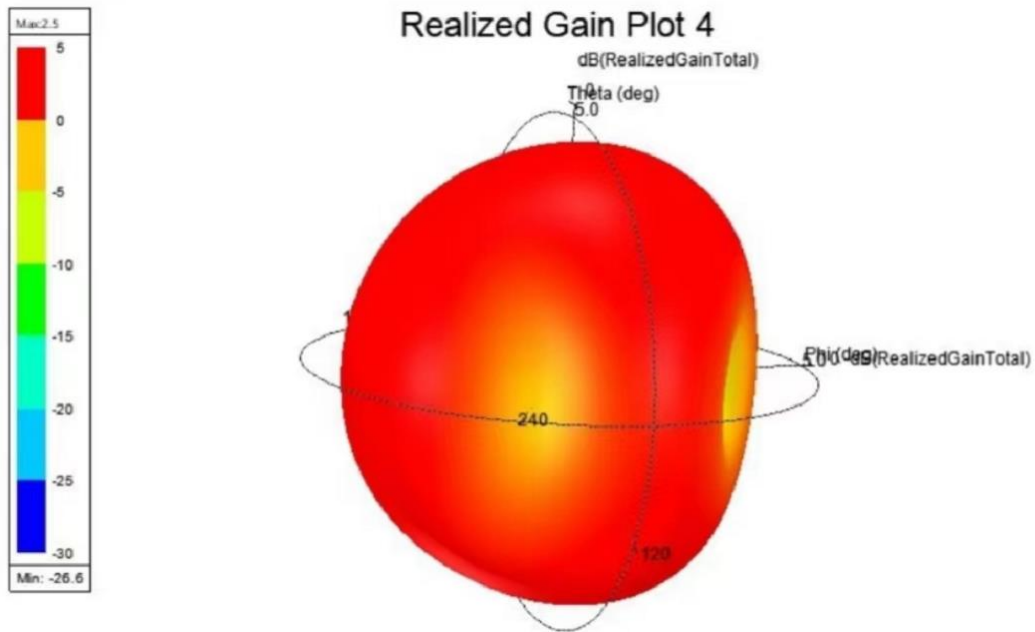

VSWR

2. 4G-2D:

2. 4G-3D:

2.4G WIFI Max antenna gain:2.5 dBi

5G-2d

5G-3D:

5G WIFI Max antenna gain:4.3 dBi