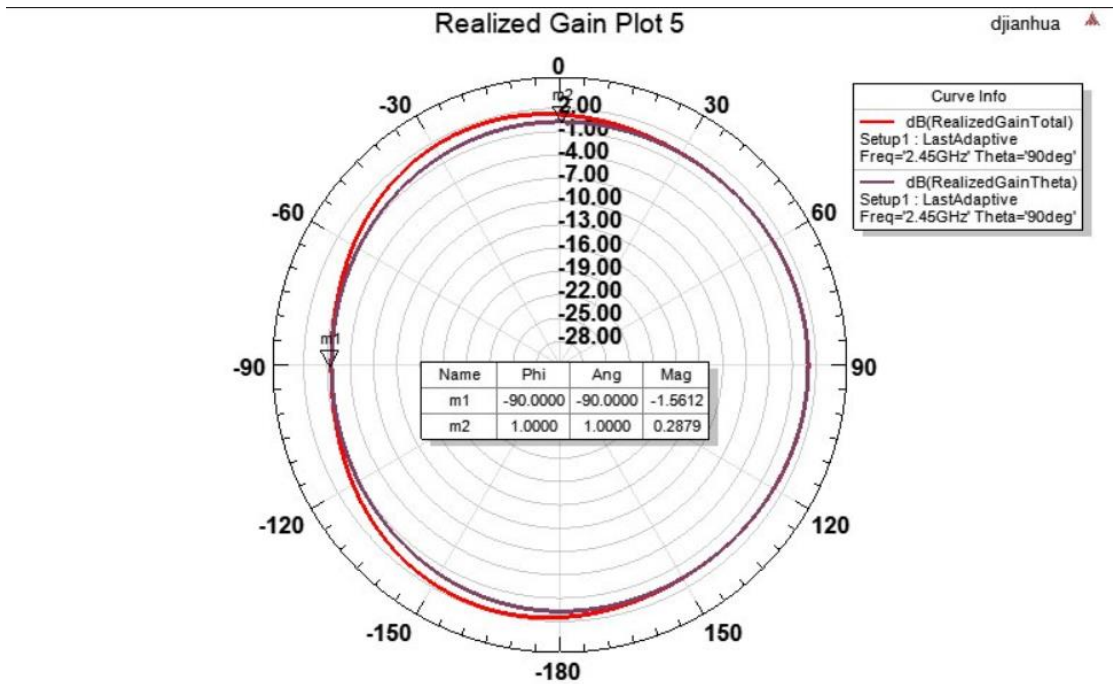

VSWR

2. 4G-2D:

2. 4G-3D:

2.4G WIFI Max antenna gain:2.5 dBi

5G-2d

5G-3D:

5G WIFI Max antenna gain:4.3 dBi