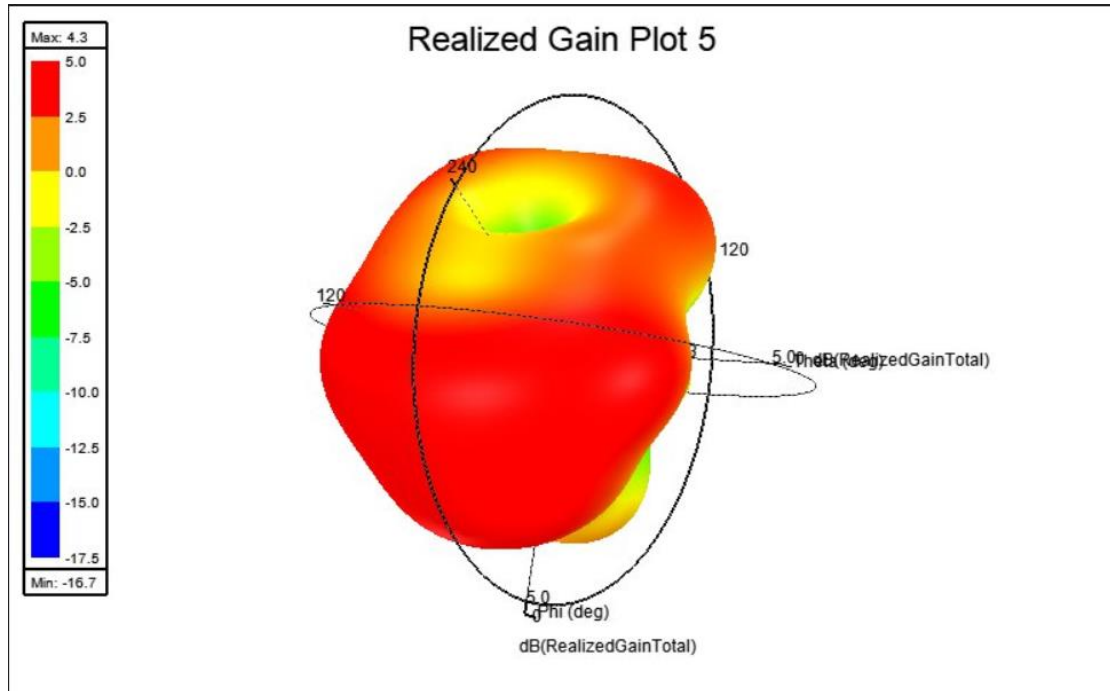

VSWR

2. 4G-2D:

2. 4G-3D:

2.4G WIFI Max antenna gain:2.5 dBi

5G-2d

5G-3D:

5G WIFI Max antenna gain:4.3 dBi