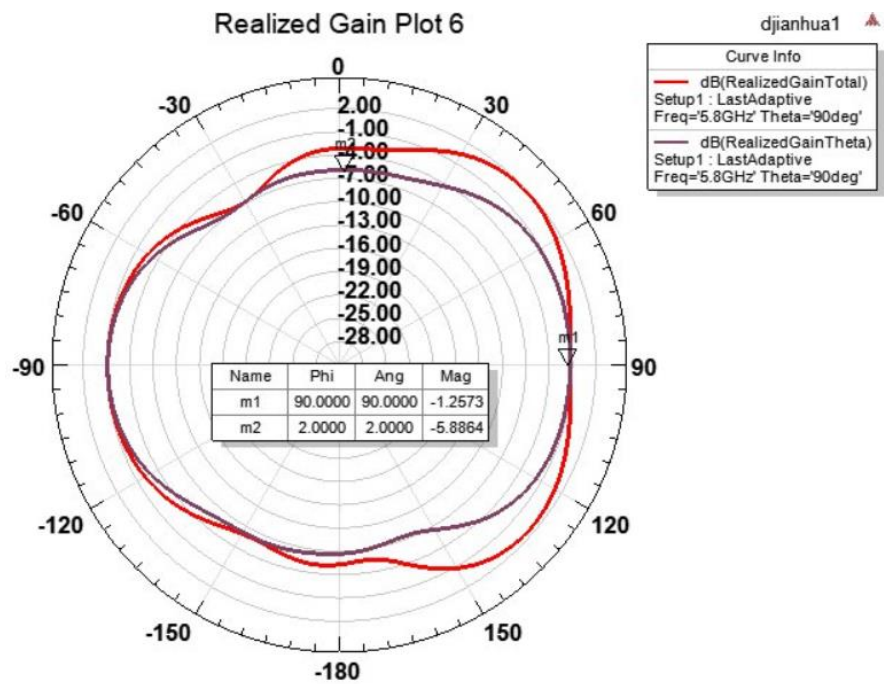

VSWR

2. 4G-2D:

2. 4G-3D:

2.4G WIFI Max antenna gain:2.5 dBi

5G-2d

5G-3D:

5G WIFI Max antenna gain:4.3 dBi