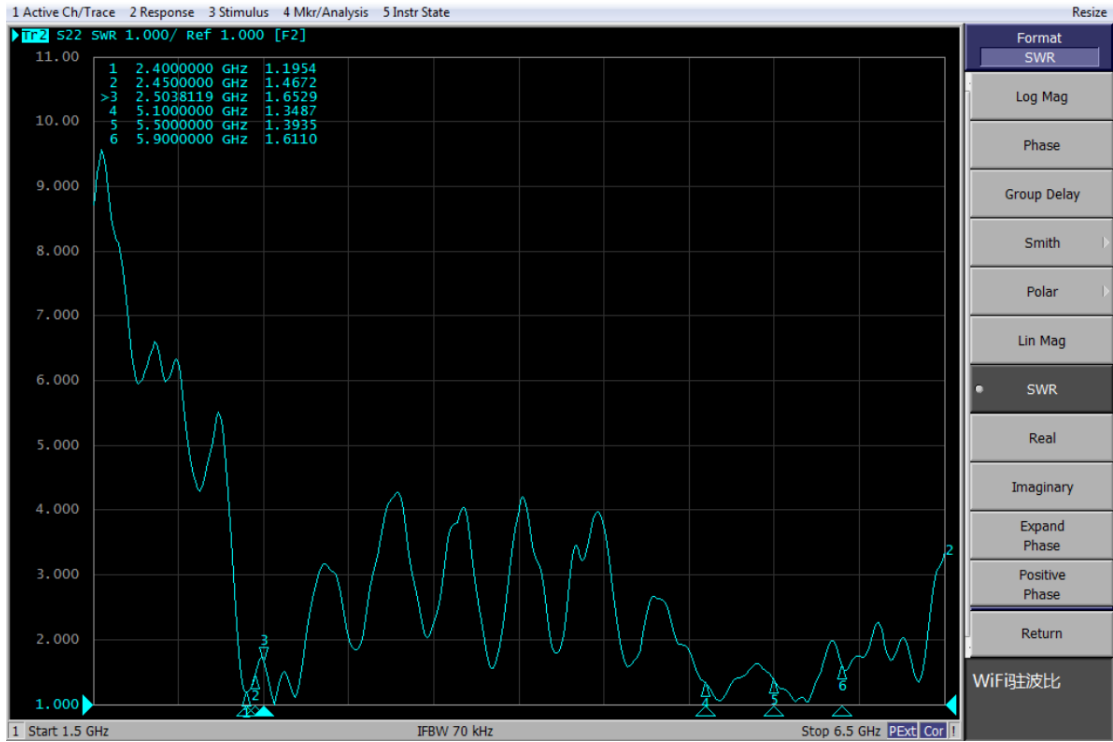

VSWR

2. 4G-2D:

2. 4G-3D:

2.4G WIFI Max antenna gain:2.5 dBi

5G-2d

5G-3D:

5G WIFI Max antenna gain:4.3 dBi