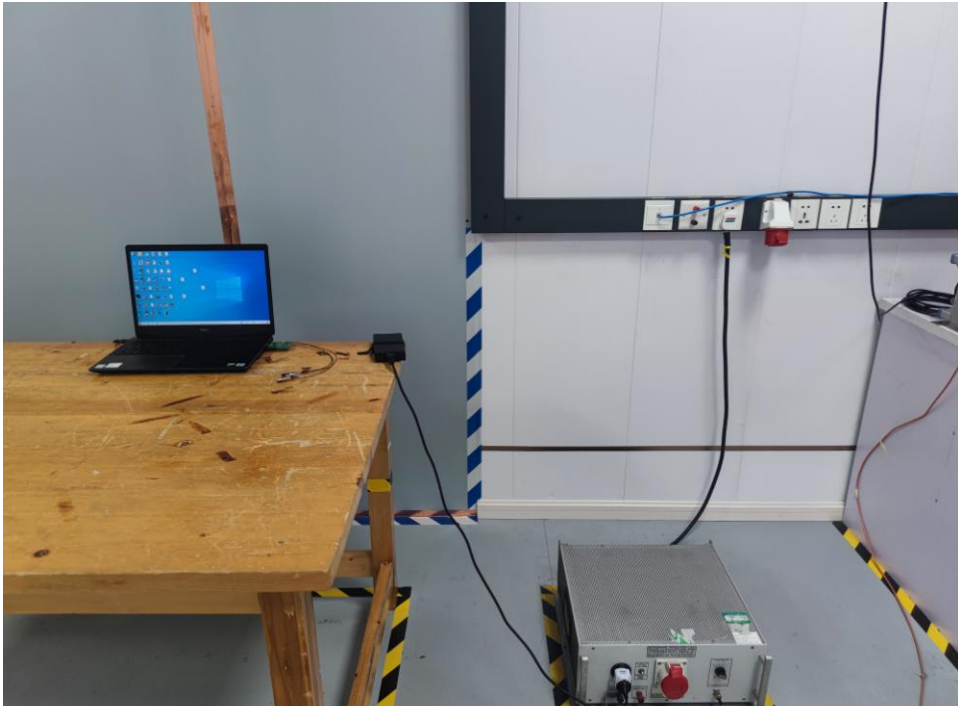

## Appendix B: Photographs of Test Setup

Product: WIFI+BT Module

Model: DCT2JM2001

Radiated Emission

## Conducted Emission