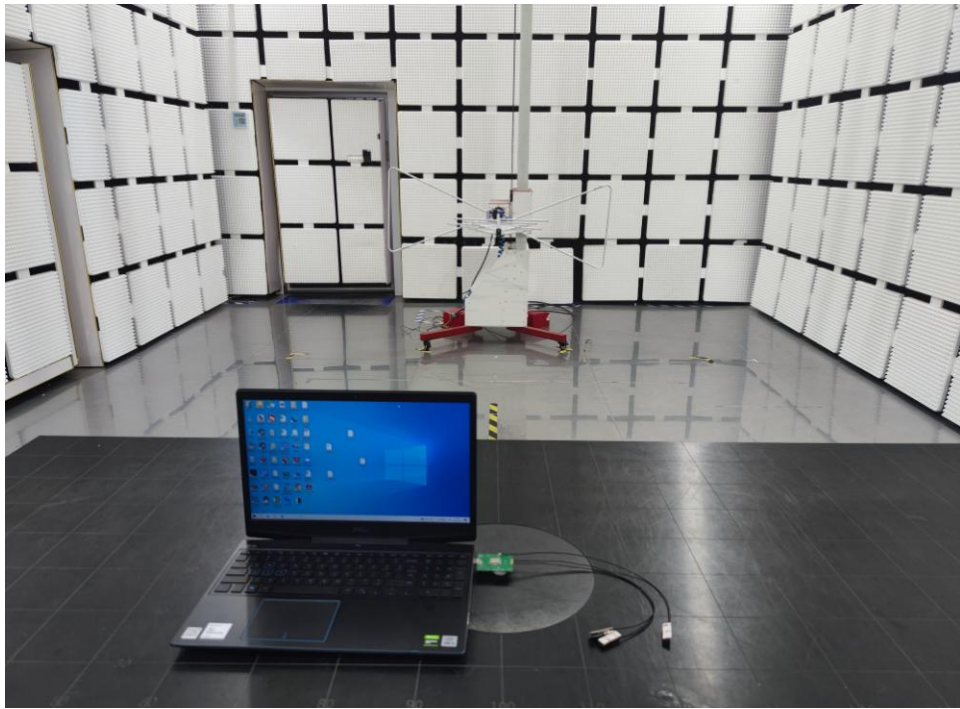

## Appendix B: Photographs of Test Setup

Product: WIFI+BT Module

Model: DCT2JM2001

Radiated Emission

## Conducted Emission