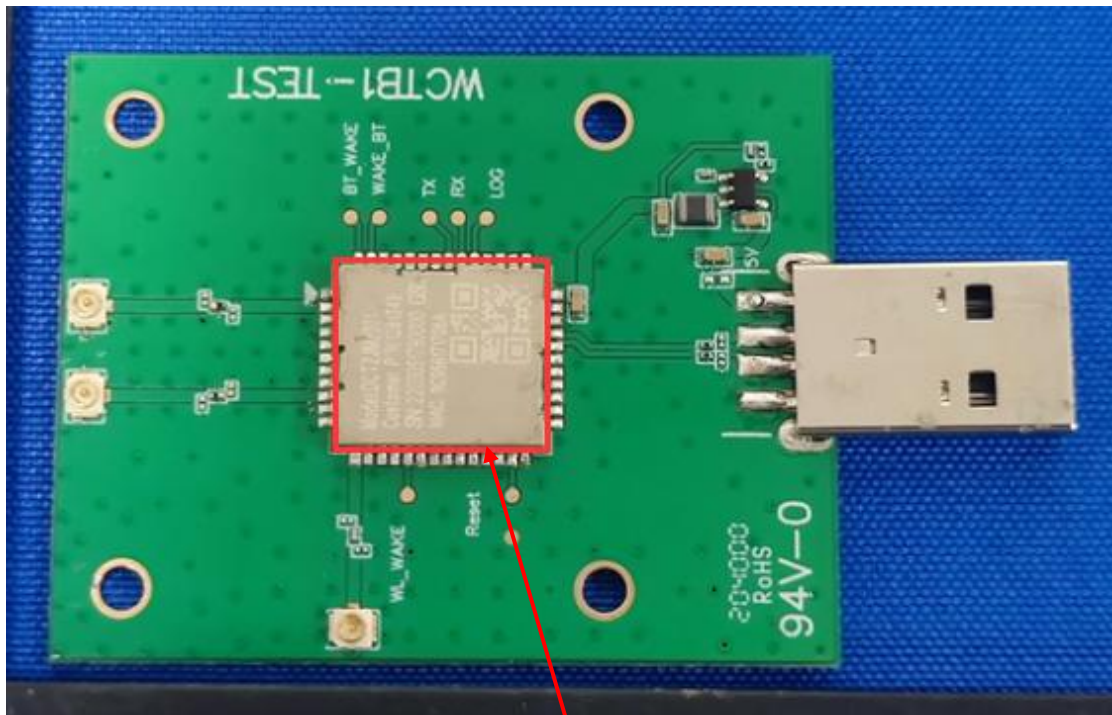

Label Artwork and Location

Model: DCT2JM2001

Label:

Size: L*W= 14.4*12.7mm

Location