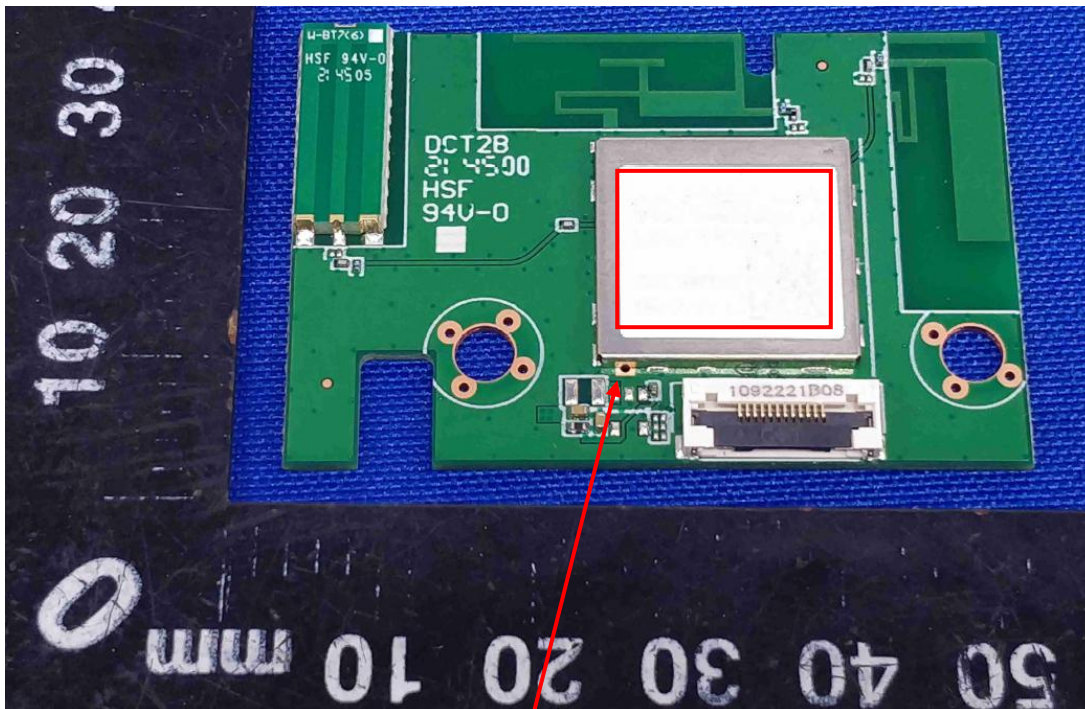

# Label Artwork and Location

Model: DCT2BM2501

## Label:

Size: L\*W=17\*17mm

Location