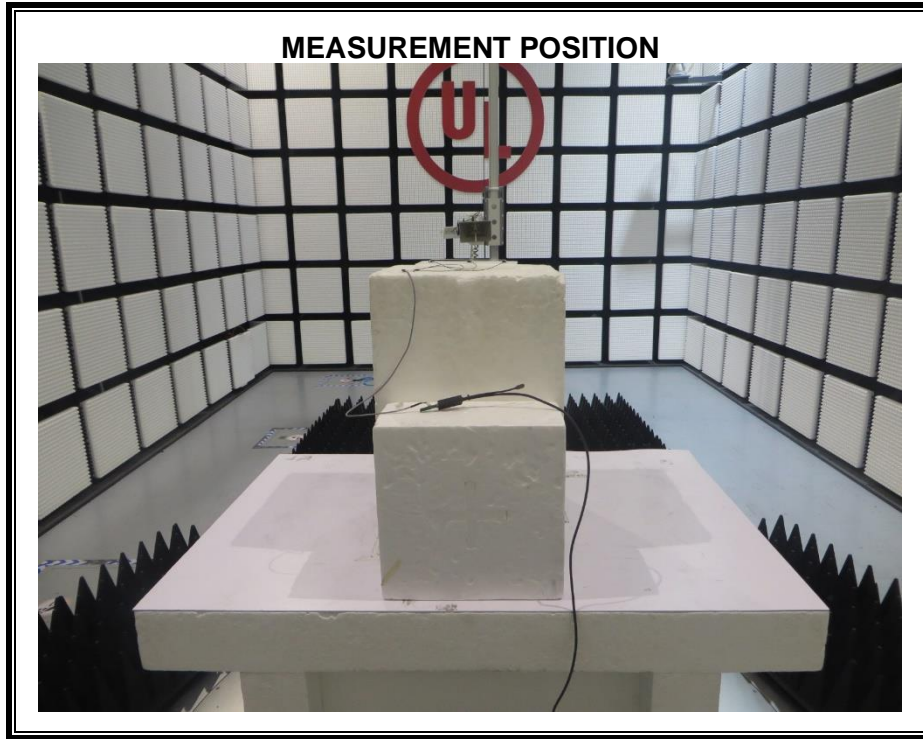

# **Setup Photographs**

RADIATED RF MEASUREMENT SETUP (ABOVE 1 GHz)

MEASUREMENT POSITION (Y axis)

MEASUREMENT POSITION (Z axis)

RADIATED RF MEASUREMENT SETUP (30MHz~1GHz)

RADIATED RF MEASUREMENT SETUP (Below 30MHz)

**POWERLINE CONDUCTED EMISSIONS MEASUREMENT SETUP**