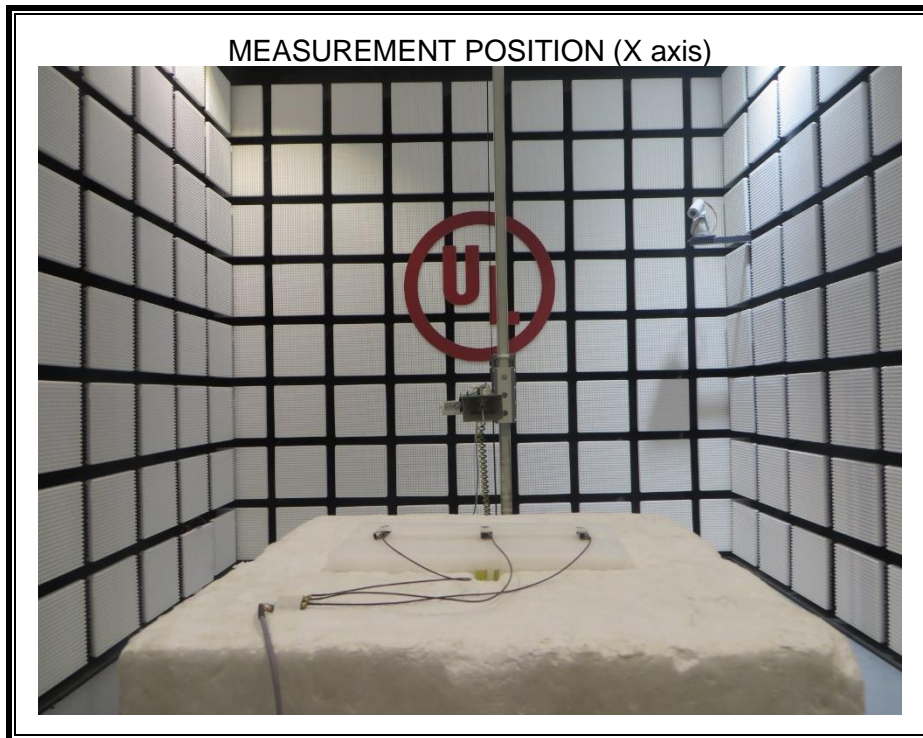

# **Setup Photographs**

RADIATED RF MEASUREMENT SETUP (ABOVE 1 GHz)

MEASUREMENT POSITION (Y axis)

MEASUREMENT POSITION (Z axis)

RADIATED RF MEASUREMENT SETUP (30MHz~1GHz)

RADIATED RF MEASUREMENT SETUP (Below 30MHz)

**POWERLINE CONDUCTED EMISSIONS MEASUREMENT SETUP**