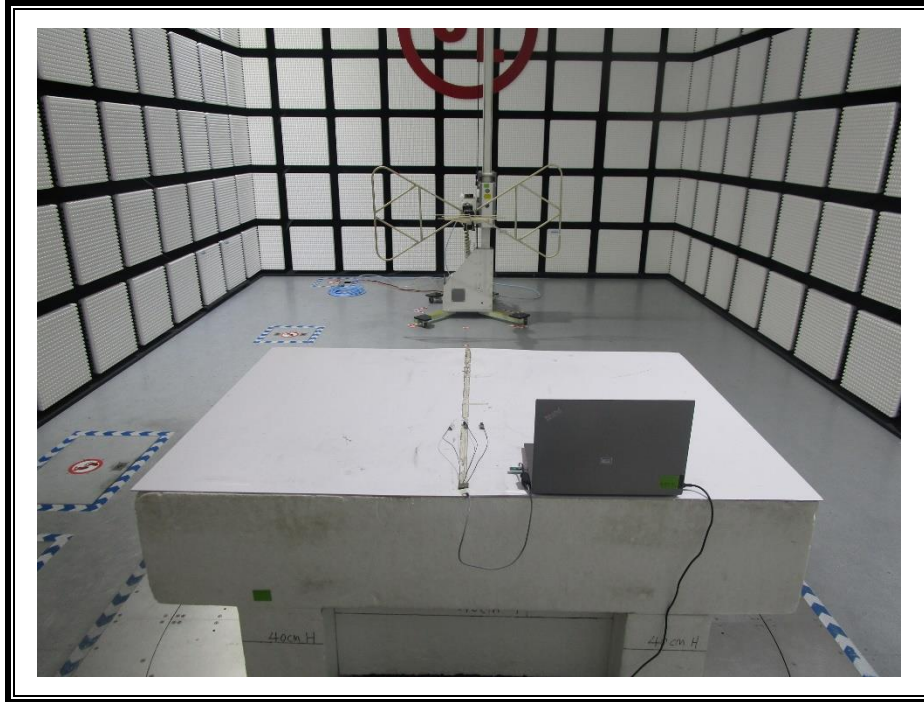

# **Setup Photographs**

RADIATED RF MEASUREMENT SETUP (ABOVE 1 GHz)

MEASUREMENT POSITION (Y axis)

MEASUREMENT POSITION (Z axis)

RADIATED RF MEASUREMENT SETUP (30MHz~1GHz)

RADIATED RF MEASUREMENT SETUP (Below 30MHz)

**POWERLINE CONDUCTED EMISSIONS MEASUREMENT SETUP**