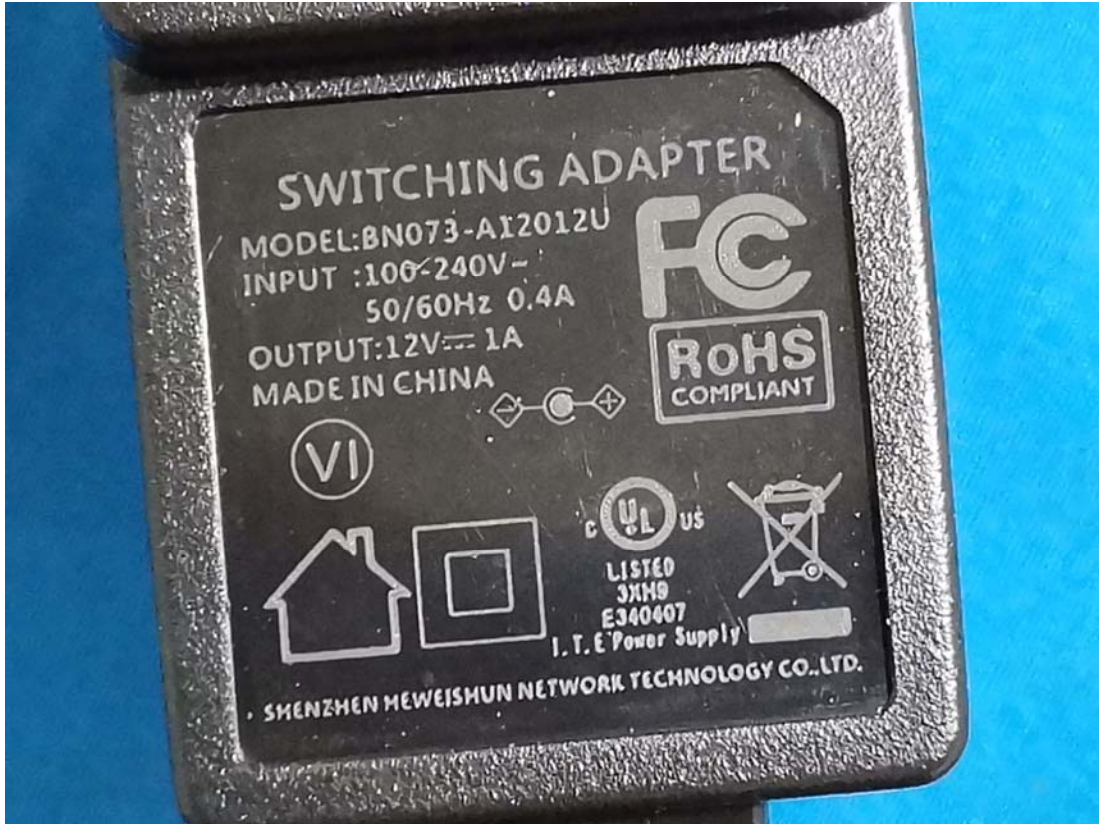

EXHIBIT B - EUT EXTERNAL PHOTOGRAPHS

SWITCHING ADAPTER

MODEL:BN073-AI2012U

INPUT :100-240V~
50/60Hz 0.4A

OUTPUT:12V== 1A

MADE IN CHINA

LISTED
3XMO
E340407

I. T. E. Power Supply