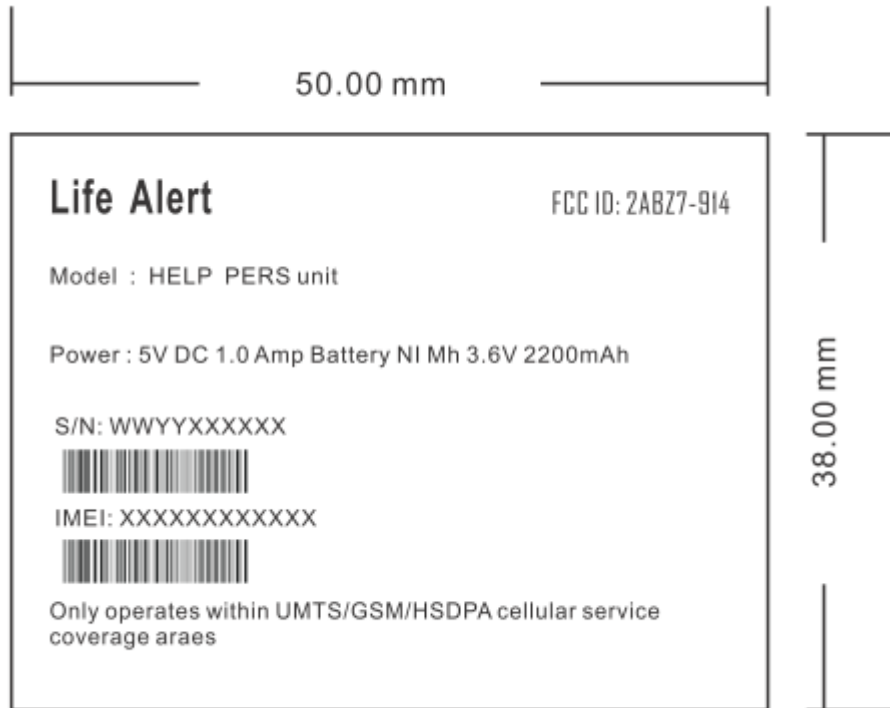

FCC ID: 2ABZ7-914

Label

Label Location