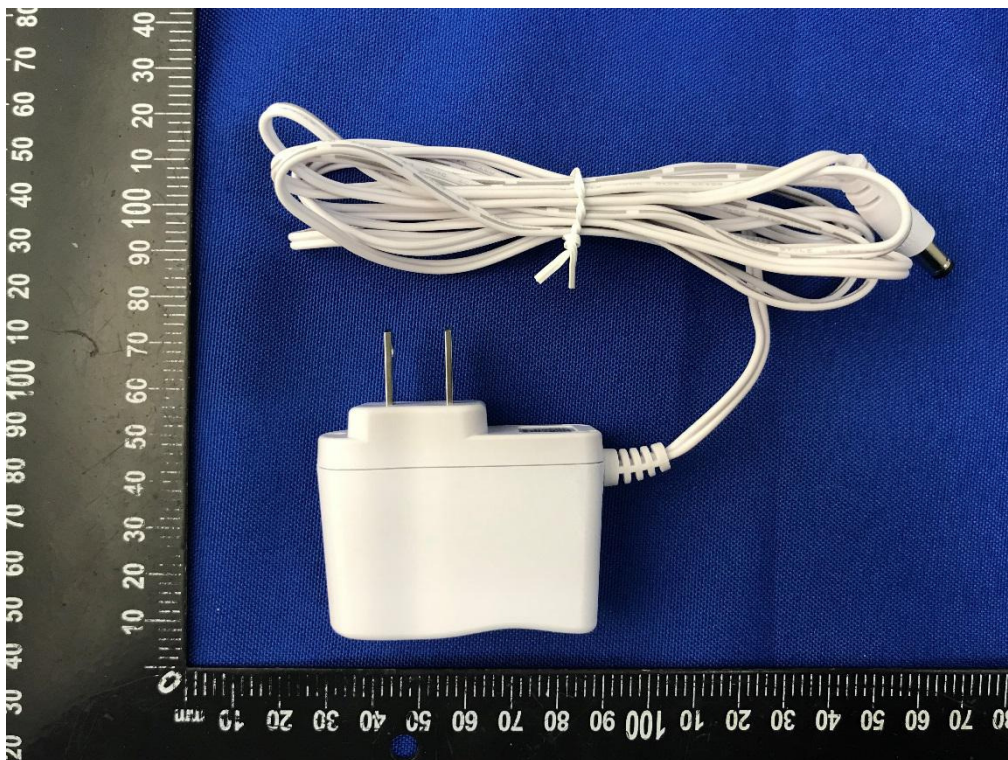

## ANNEX C EUT EXTERNAL PHOTOS

FRONT VIEW OF EUT

REAR VIEW OF EUT

LEFT SIDE VIEW OF EUT

RIGHT SIDE OF EUT

TOP VIEW OF EUT

BOTTOM VIEW OF EUT

CLOSE-UP

Accessory-Power Adapter (MKS-0501000)

Close-up Photo

Accessory-Remote Control