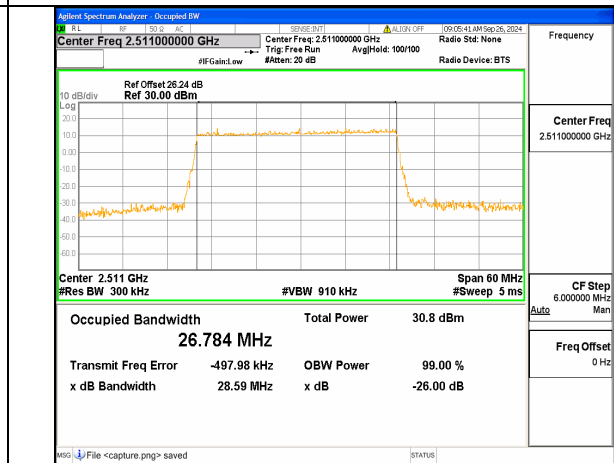

n41 20M CP-OFDM QPSK Outer\_Full High

n41 30M DFT-s-OFDM BPSK Outer\_Full Low

n41 30M DFT-s-OFDM QPSK Outer\_Full Low

n41 30M DFT-s-OFDM 16QAM Outer\_Full Low

n41 30M DFT-s-OFDM 64QAM Outer\_Full Low

n41 30M DFT-s-OFDM 256QAM Outer\_Full Low