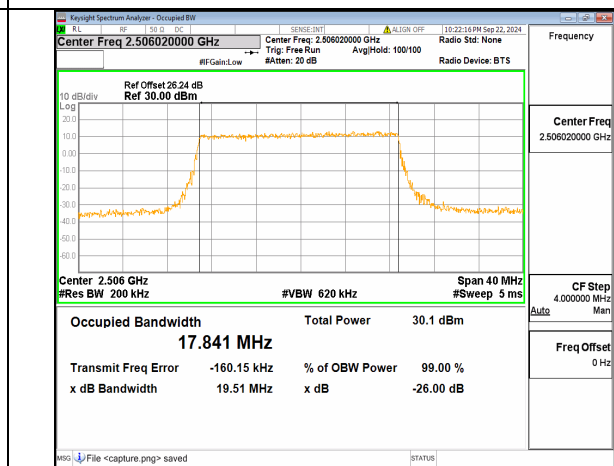

n38 40M CP-OFDM QPSK Outer\_Full High

n41 20M DFT-s-OFDM BPSK Outer\_Full Low

n41 20M DFT-s-OFDM QPSK Outer\_Full Low

n41 20M DFT-s-OFDM 16QAM Outer\_Full Low

n41 20M DFT-s-OFDM 64QAM Outer\_Full Low

n41 20M DFT-s-OFDM 256QAM Outer\_Full Low