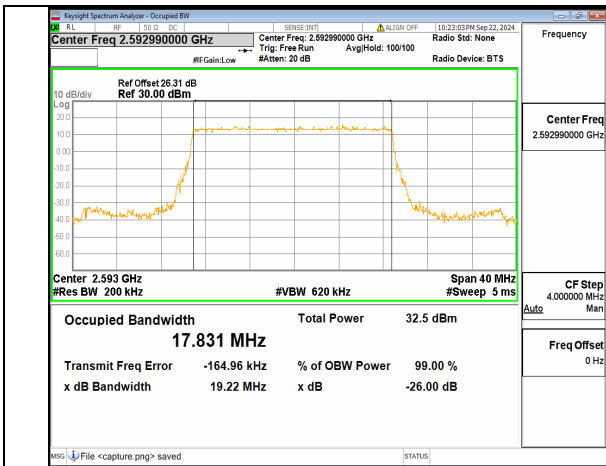

n41 20M DFT-s-OFDM BPSK Outer_Full Mid