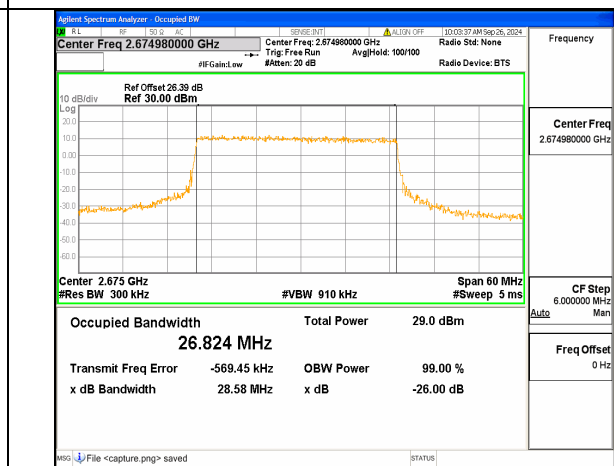

n41 30M CP-OFDM QPSK Outer\_Full Mid

n41 30M DFT-s-OFDM BPSK Outer\_Full High

n41 30M DFT-s-OFDM QPSK Outer\_Full High

n41 30M DFT-s-OFDM 16QAM Outer\_Full High

n41 30M DFT-s-OFDM 64QAM Outer\_Full High

n41 30M DFT-s-OFDM 256QAM Outer\_Full High