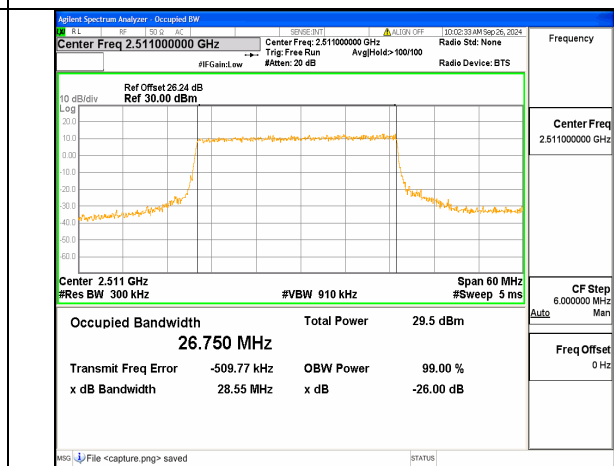

n41 20M CP-OFDM QPSK Outer\_Full High

n41 30M DFT-s-OFDM BPSK Outer\_Full Low

n41 30M DFT-s-OFDM QPSK Outer\_Full Low

n41 30M DFT-s-OFDM 16QAM Outer\_Full Low

n41 30M DFT-s-OFDM 64QAM Outer\_Full Low

n41 30M DFT-s-OFDM 256QAM Outer\_Full Low