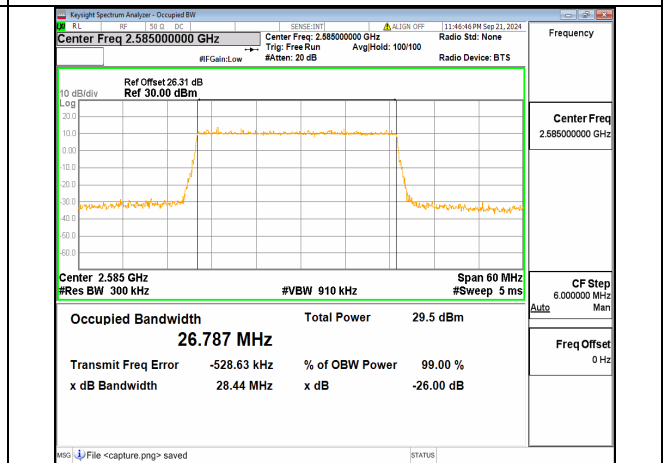

n38 20M CP-OFDM QPSK Outer\_Full High

n38 30M DFT-s-OFDM BPSK Outer\_Full Low

n38 30M DFT-s-OFDM QPSK Outer\_Full Low

n38 30M DFT-s-OFDM 16QAM Outer\_Full Low

n38 30M DFT-s-OFDM 64QAM Outer\_Full Low

n38 30M DFT-s-OFDM 256QAM Outer\_Full Low