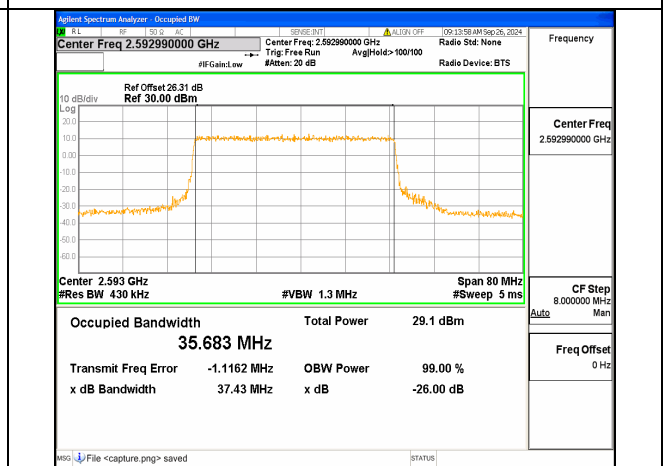

n41 40M CP-OFDM QPSK Outer\_Full Low

n41 40M DFT-s-OFDM BPSK Outer\_Full Mid

n41 40M DFT-s-OFDM QPSK Outer\_Full Mid

n41 40M DFT-s-OFDM 16QAM Outer\_Full Mid

n41 40M DFT-s-OFDM 64QAM Outer\_Full Mid

n41 40M DFT-s-OFDM 256QAM Outer\_Full Mid