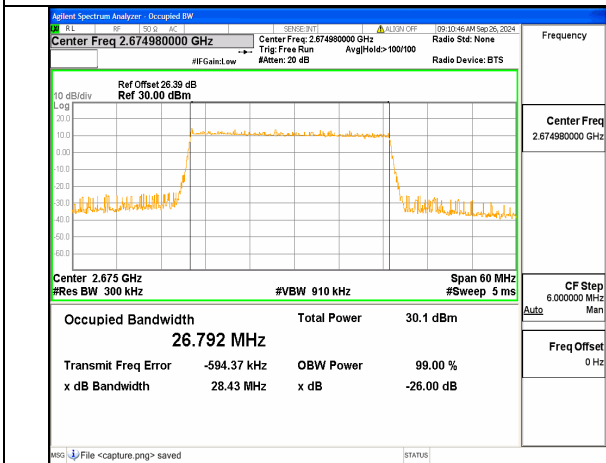

n41 30M DFT-s-OFDM 16QAM Outer_Full High