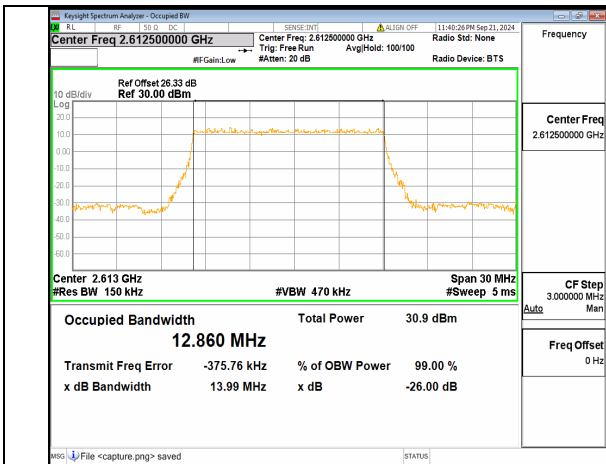

n38 15M DFT-s-OFDM BPSK Outer_Full High