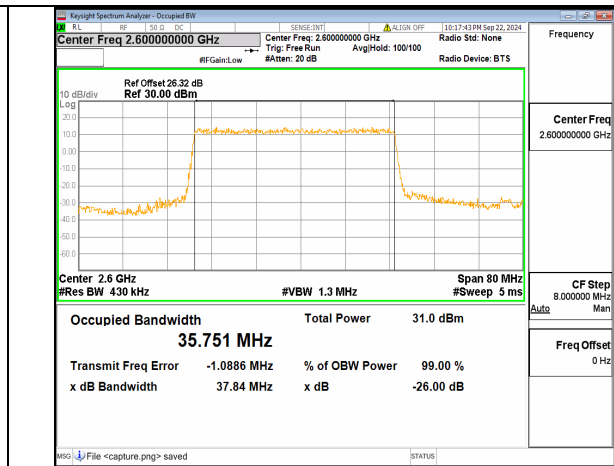

n38 40M DFT-s-OFDM QPSK Outer_Full High