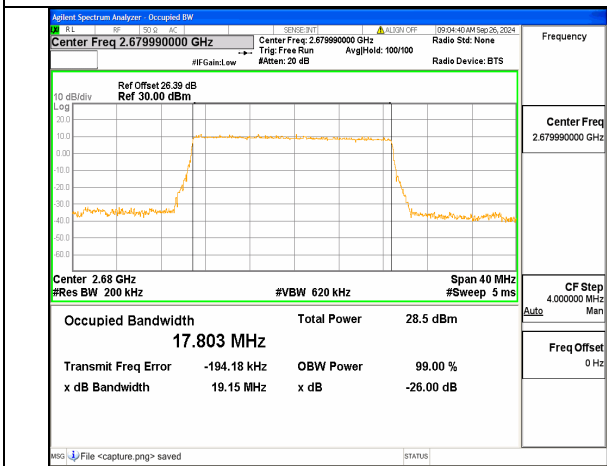

n41 20M CP-OFDM QPSK Outer\_Full Mid

n41 20M DFT-s-OFDM BPSK Outer\_Full High

n41 20M DFT-s-OFDM QPSK Outer\_Full High

n41 20M DFT-s-OFDM 16QAM Outer\_Full High

n41 20M DFT-s-OFDM 64QAM Outer\_Full High

n41 20M DFT-s-OFDM 256QAM Outer\_Full High