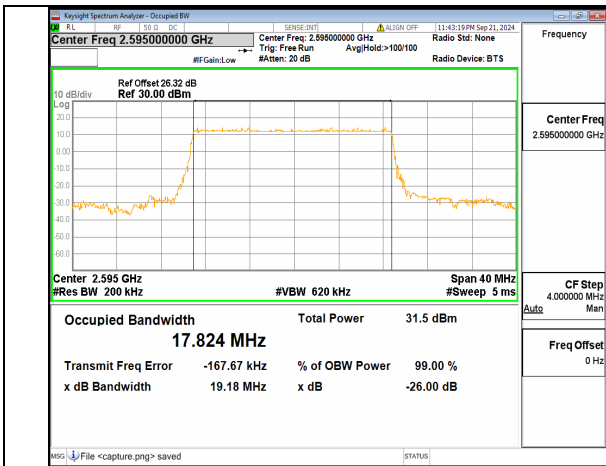

n38 20M DFT-s-OFDM BPSK Outer_Full Mid