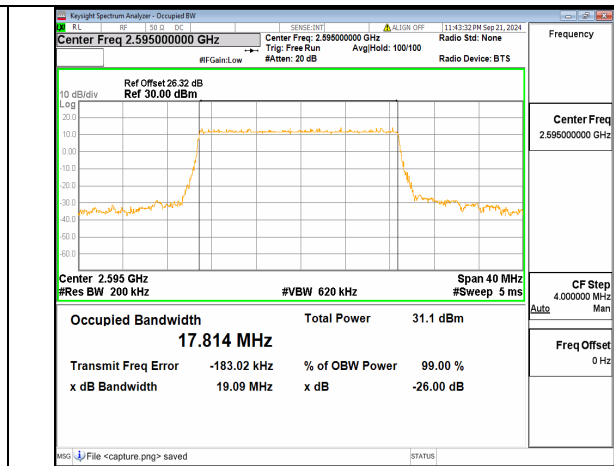

n38 20M DFT-s-OFDM QPSK Outer_Full Mid