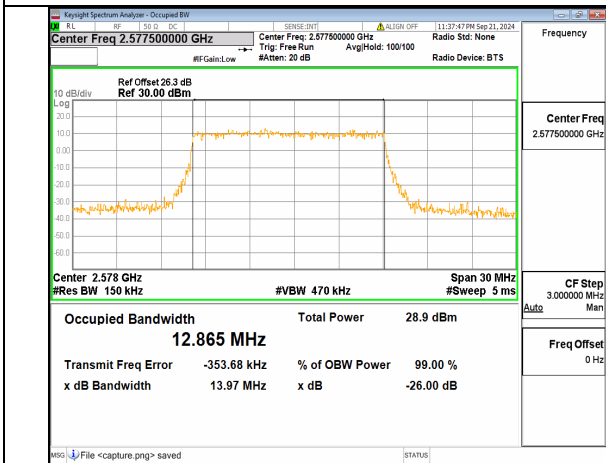

n38 15M DFT-s-OFDM 16QAM Outer_Full Low