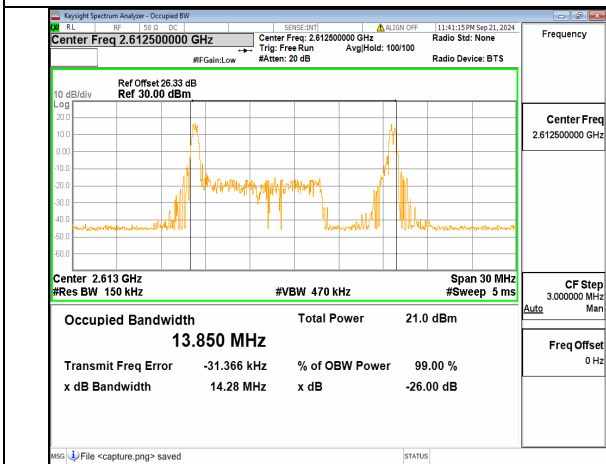

n38 15M CP-OFDM QPSK Outer\_Full Mid

n38 15M DFT-s-OFDM BPSK Outer\_Full High

n38 15M DFT-s-OFDM QPSK Outer\_Full High

n38 15M DFT-s-OFDM 16QAM Outer\_Full High

n38 15M DFT-s-OFDM 64QAM Outer\_Full High

n38 15M DFT-s-OFDM 256QAM Outer\_Full High