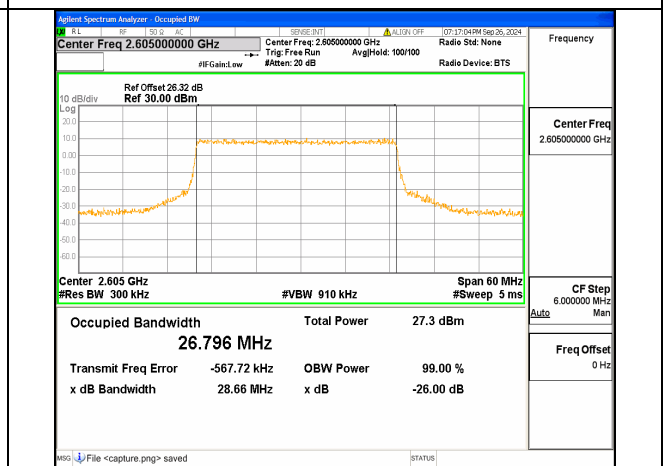

n38 30M CP-OFDM QPSK Outer\_Full Mid

n38 30M DFT-s-OFDM BPSK Outer\_Full High

n38 30M DFT-s-OFDM QPSK Outer\_Full High

n38 30M DFT-s-OFDM 16QAM Outer\_Full High

n38 30M DFT-s-OFDM 64QAM Outer\_Full High

n38 30M DFT-s-OFDM 256QAM Outer\_Full High