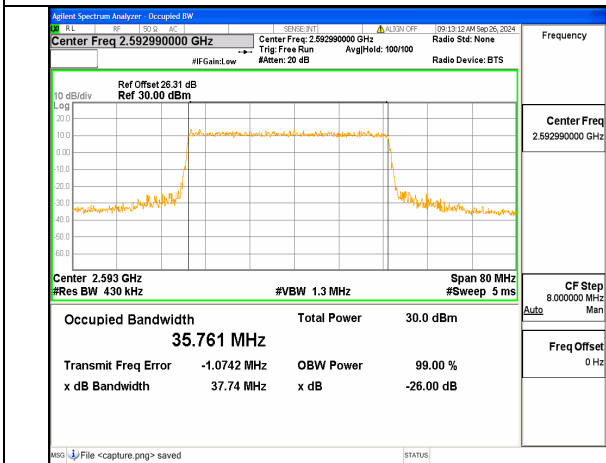

n41 40M CP-OFDM QPSK Outer\_Full Low

n41 40M DFT-s-OFDM BPSK Outer\_Full Mid

n41 40M DFT-s-OFDM QPSK Outer\_Full Mid

n41 40M DFT-s-OFDM 16QAM Outer\_Full Mid

n41 40M DFT-s-OFDM 64QAM Outer\_Full Mid

n41 40M DFT-s-OFDM 256QAM Outer\_Full Mid