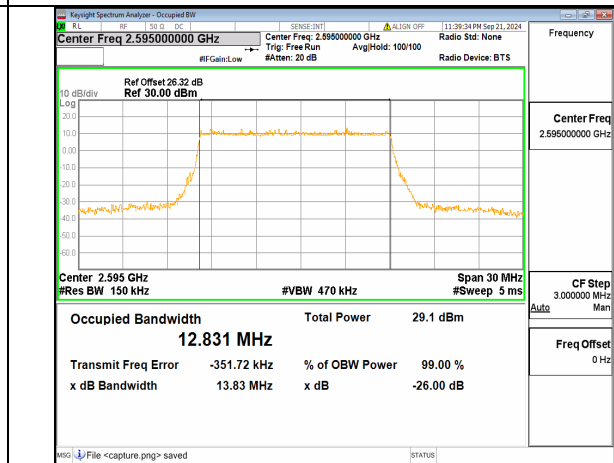

n38 15M CP-OFDM QPSK Outer\_Full Low

n38 15M DFT-s-OFDM BPSK Outer\_Full Mid

n38 15M DFT-s-OFDM QPSK Outer\_Full Mid

n38 15M DFT-s-OFDM 16QAM Outer\_Full Mid

n38 15M DFT-s-OFDM 64QAM Outer\_Full Mid

n38 15M DFT-s-OFDM 256QAM Outer\_Full Mid