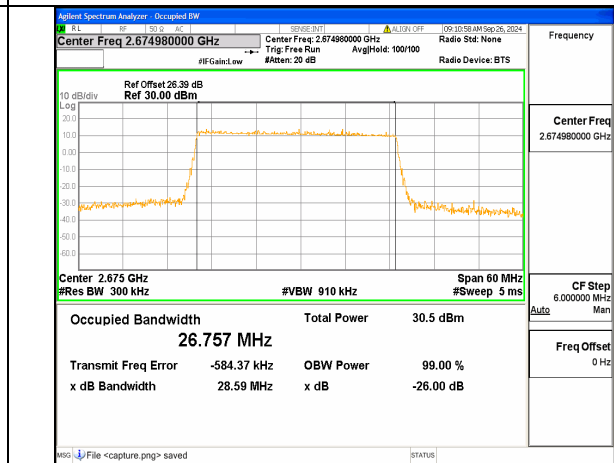

n41 30M CP-OFDM QPSK Outer\_Full Mid

n41 30M DFT-s-OFDM BPSK Outer\_Full High

n41 30M DFT-s-OFDM QPSK Outer\_Full High

n41 30M DFT-s-OFDM 16QAM Outer\_Full High

n41 30M DFT-s-OFDM 64QAM Outer\_Full High

n41 30M DFT-s-OFDM 256QAM Outer\_Full High