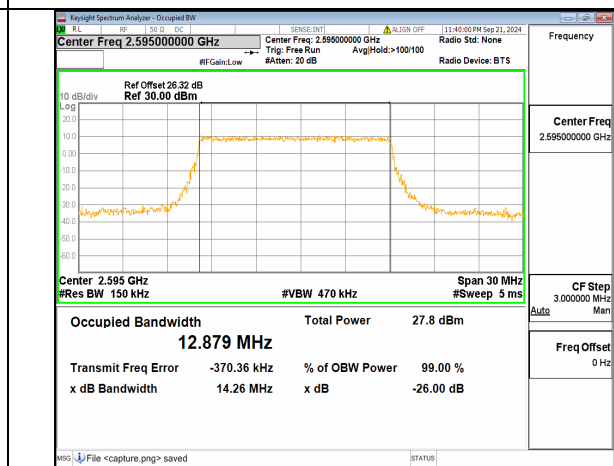

n38 15M CP-OFDM QPSK Outer\_Full Low

n38 15M DFT-s-OFDM BPSK Outer\_Full Mid

n38 15M DFT-s-OFDM QPSK Outer\_Full Mid

n38 15M DFT-s-OFDM 16QAM Outer\_Full Mid

n38 15M DFT-s-OFDM 64QAM Outer\_Full Mid

n38 15M DFT-s-OFDM 256QAM Outer\_Full Mid