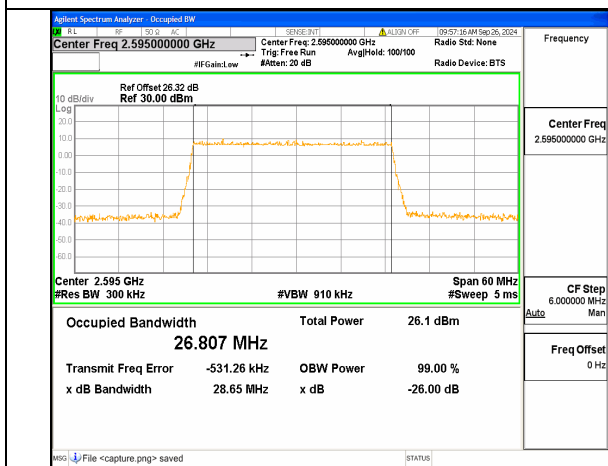

n38 30M CP-OFDM QPSK Outer\_Full Low

n38 30M DFT-s-OFDM BPSK Outer\_Full Mid

n38 30M DFT-s-OFDM QPSK Outer\_Full Mid

n38 30M DFT-s-OFDM 16QAM Outer\_Full Mid

n38 30M DFT-s-OFDM 64QAM Outer\_Full Mid

n38 30M DFT-s-OFDM 256QAM Outer\_Full Mid