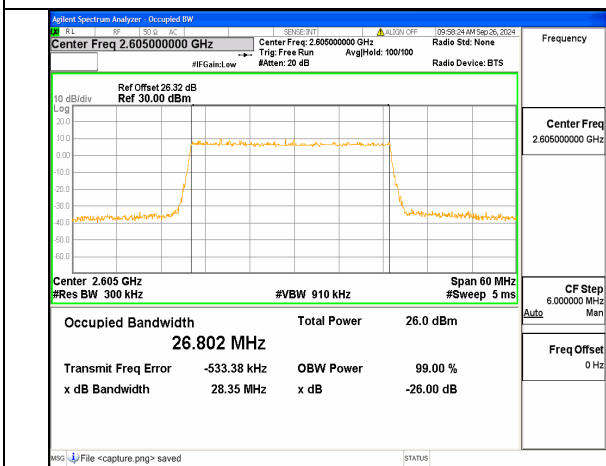

n38 30M CP-OFDM QPSK Outer\_Full Mid

n38 30M DFT-s-OFDM BPSK Outer\_Full High

n38 30M DFT-s-OFDM QPSK Outer\_Full High

n38 30M DFT-s-OFDM 16QAM Outer\_Full High

n38 30M DFT-s-OFDM 64QAM Outer\_Full High

n38 30M DFT-s-OFDM 256QAM Outer\_Full High