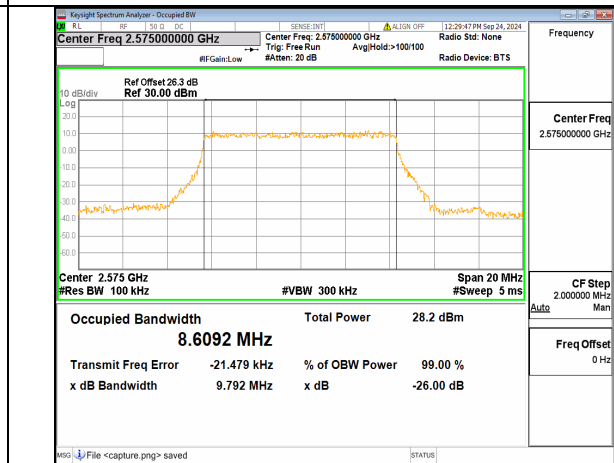

n38 10M DFT-s-OFDM 64QAM Outer_Full Low