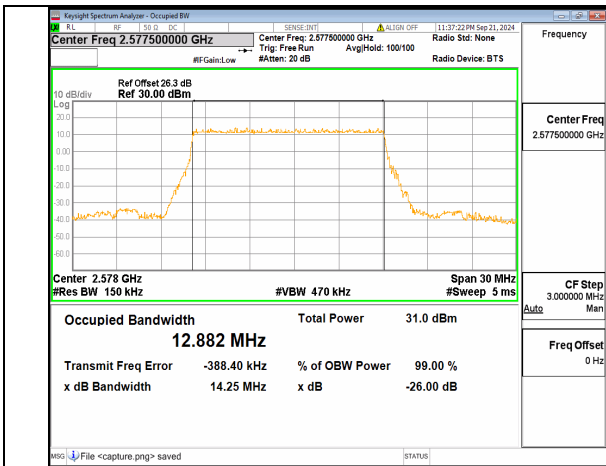

n38 15M DFT-s-OFDM BPSK Outer_Full Low