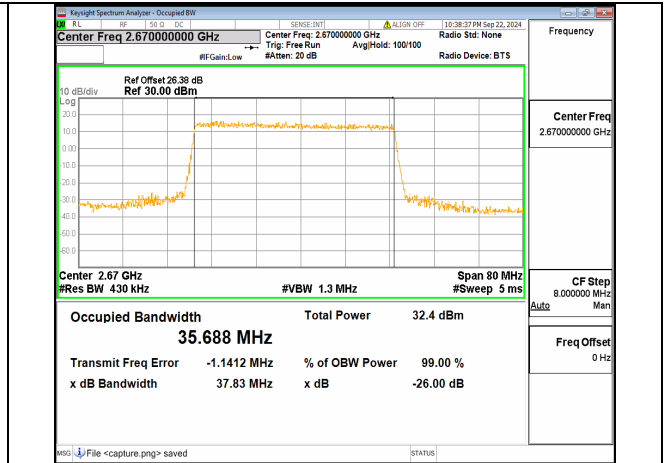

n41 40M DFT-s-OFDM QPSK Outer_Full High