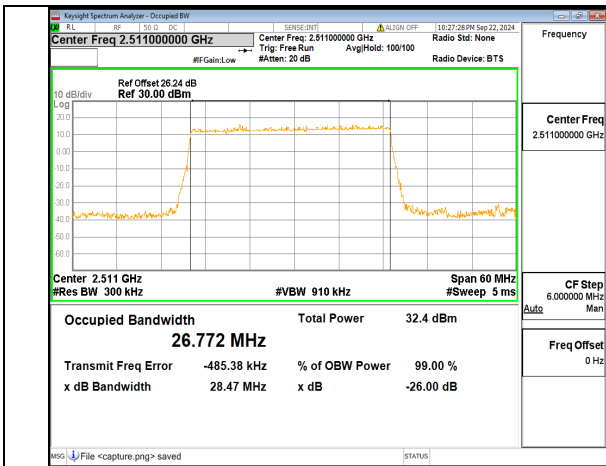

n41 30M DFT-s-OFDM BPSK Outer_Full Low