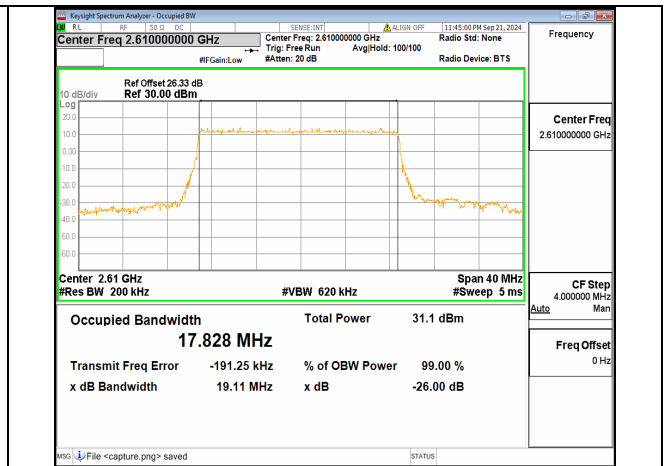

n38 20M DFT-s-OFDM QPSK Outer_Full High