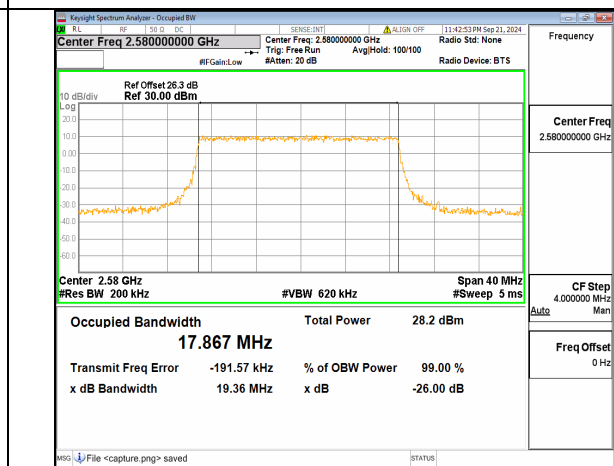

n38 15M CP-OFDM QPSK Outer\_Full High

n38 20M DFT-s-OFDM BPSK Outer\_Full Low

n38 20M DFT-s-OFDM QPSK Outer\_Full Low

n38 20M DFT-s-OFDM 16QAM Outer\_Full Low

n38 20M DFT-s-OFDM 64QAM Outer\_Full Low

n38 20M DFT-s-OFDM 256QAM Outer\_Full Low