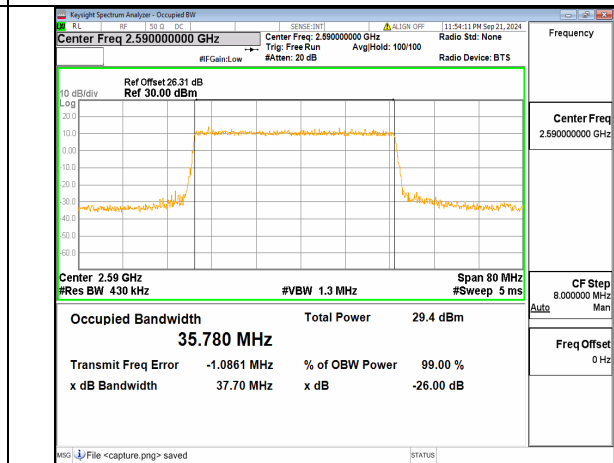

n38 30M CP-OFDM QPSK Outer\_Full High

n38 40M DFT-s-OFDM BPSK Outer\_Full Low

n38 40M DFT-s-OFDM QPSK Outer\_Full Low

n38 40M DFT-s-OFDM 16QAM Outer\_Full Low

n38 40M DFT-s-OFDM 64QAM Outer\_Full Low

n38 40M DFT-s-OFDM 256QAM Outer\_Full Low