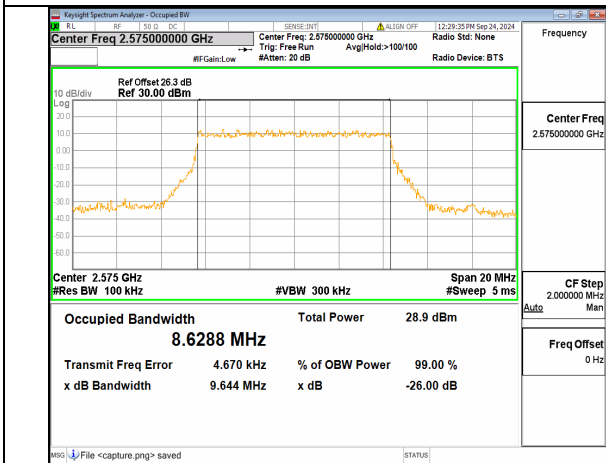

n38 10M DFT-s-OFDM 16QAM Outer_Full Low