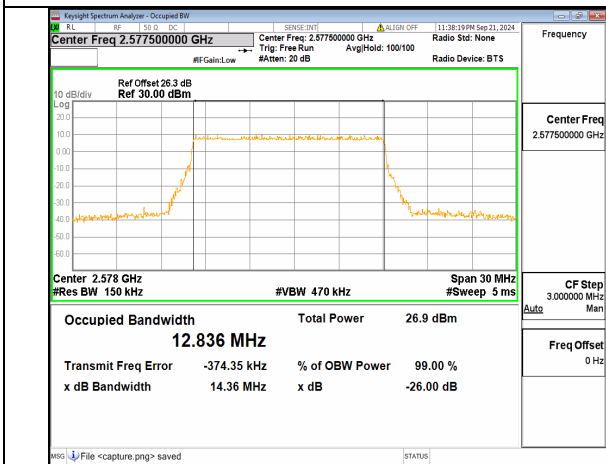

n38 10M CP-OFDM QPSK Outer\_Full High

n38 15M DFT-s-OFDM BPSK Outer\_Full Low

n38 15M DFT-s-OFDM QPSK Outer\_Full Low

n38 15M DFT-s-OFDM 16QAM Outer\_Full Low

n38 15M DFT-s-OFDM 64QAM Outer\_Full Low

n38 15M DFT-s-OFDM 256QAM Outer\_Full Low