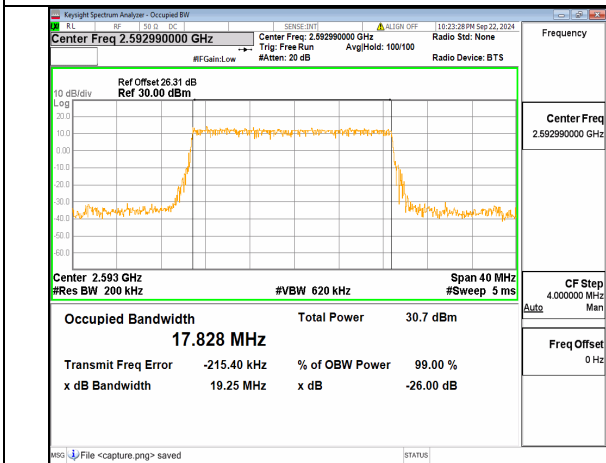

n41 20M DFT-s-OFDM 16QAM Outer_Full Mid