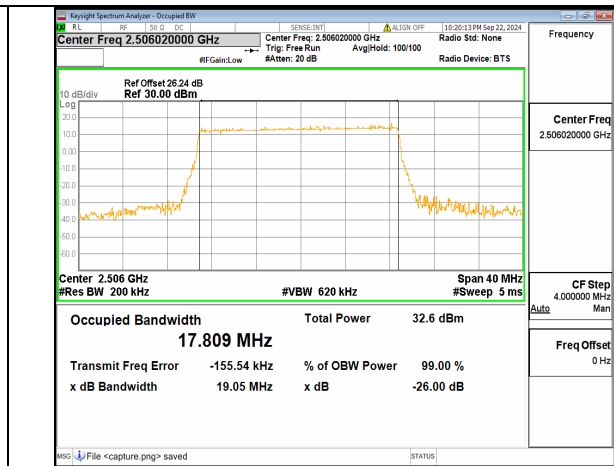

n41 20M DFT-s-OFDM QPSK Outer_Full Low