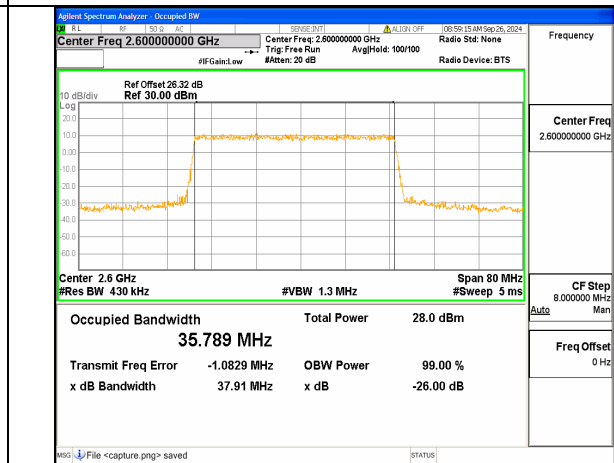

n38 40M CP-OFDM QPSK Outer\_Full Mid

n38 40M DFT-s-OFDM BPSK Outer\_Full High

n38 40M DFT-s-OFDM QPSK Outer\_Full High

n38 40M DFT-s-OFDM 16QAM Outer\_Full High

n38 40M DFT-s-OFDM 64QAM Outer\_Full High

n38 40M DFT-s-OFDM 256QAM Outer\_Full High