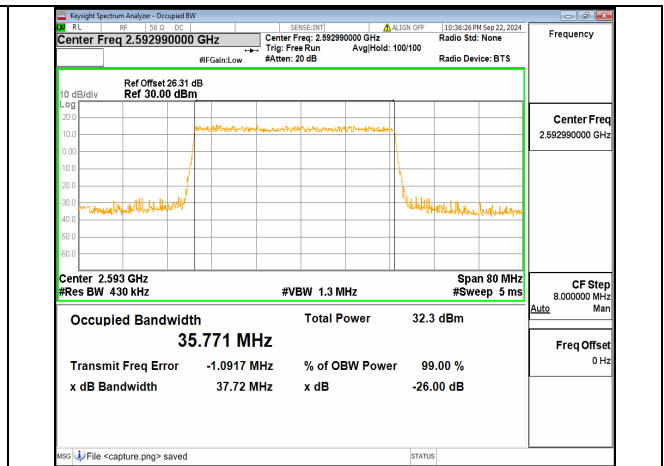

n41 40M DFT-s-OFDM QPSK Outer_Full Mid