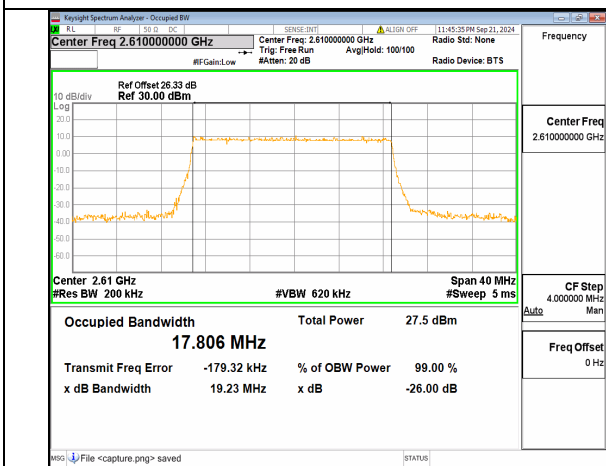

n38 20M CP-OFDM QPSK Outer\_Full Mid

n38 20M DFT-s-OFDM BPSK Outer\_Full High

n38 20M DFT-s-OFDM QPSK Outer\_Full High

n38 20M DFT-s-OFDM 16QAM Outer\_Full High

n38 20M DFT-s-OFDM 64QAM Outer\_Full High

n38 20M DFT-s-OFDM 256QAM Outer\_Full High