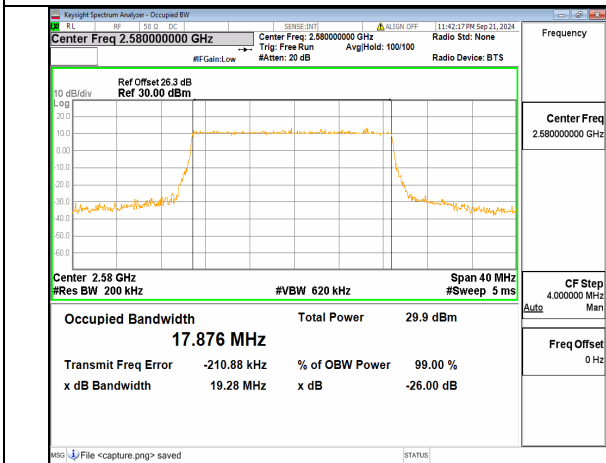

n38 15M CP-OFDM QPSK Outer\_Full High

n38 20M DFT-s-OFDM BPSK Outer\_Full Low

n38 20M DFT-s-OFDM QPSK Outer\_Full Low

n38 20M DFT-s-OFDM 16QAM Outer\_Full Low

n38 20M DFT-s-OFDM 64QAM Outer\_Full Low

n38 20M DFT-s-OFDM 256QAM Outer\_Full Low