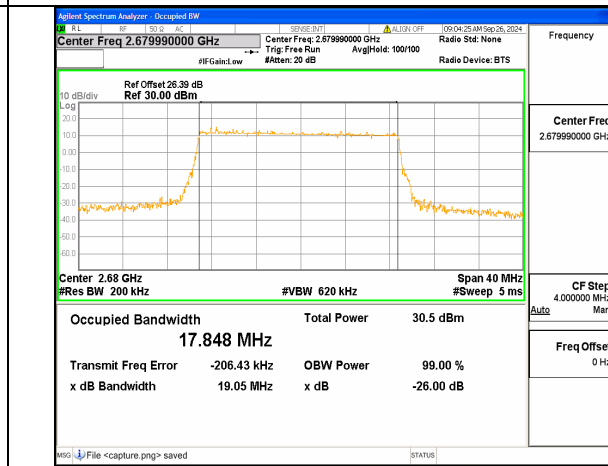

n41 20M CP-OFDM QPSK Outer\_Full Mid

n41 20M DFT-s-OFDM BPSK Outer\_Full High

n41 20M DFT-s-OFDM QPSK Outer\_Full High

n41 20M DFT-s-OFDM 16QAM Outer\_Full High

n41 20M DFT-s-OFDM 64QAM Outer\_Full High

n41 20M DFT-s-OFDM 256QAM Outer\_Full High