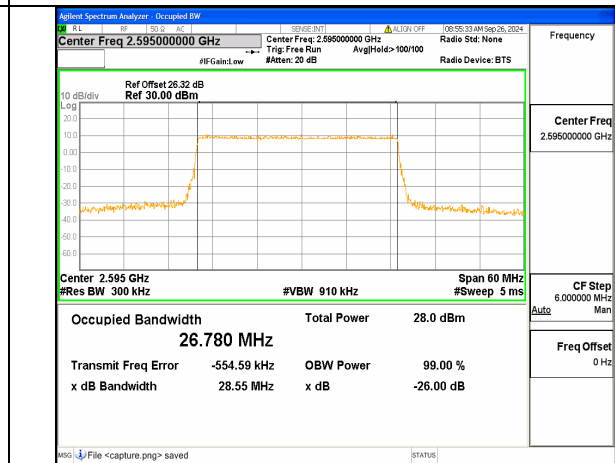

n38 30M CP-OFDM QPSK Outer\_Full Low

n38 30M DFT-s-OFDM BPSK Outer\_Full Mid

n38 30M DFT-s-OFDM QPSK Outer\_Full Mid

n38 30M DFT-s-OFDM 16QAM Outer\_Full Mid

n38 30M DFT-s-OFDM 64QAM Outer\_Full Mid

n38 30M DFT-s-OFDM 256QAM Outer\_Full Mid