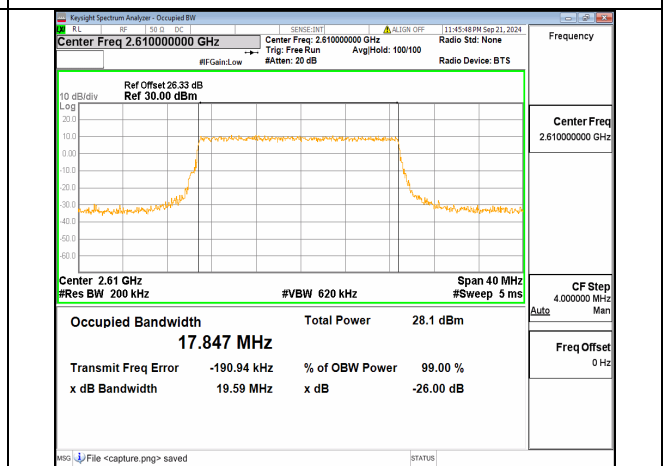

n38 20M CP-OFDM QPSK Outer\_Full Mid

n38 20M DFT-s-OFDM BPSK Outer\_Full High

n38 20M DFT-s-OFDM QPSK Outer\_Full High

n38 20M DFT-s-OFDM 16QAM Outer\_Full High

n38 20M DFT-s-OFDM 64QAM Outer\_Full High

n38 20M DFT-s-OFDM 256QAM Outer\_Full High