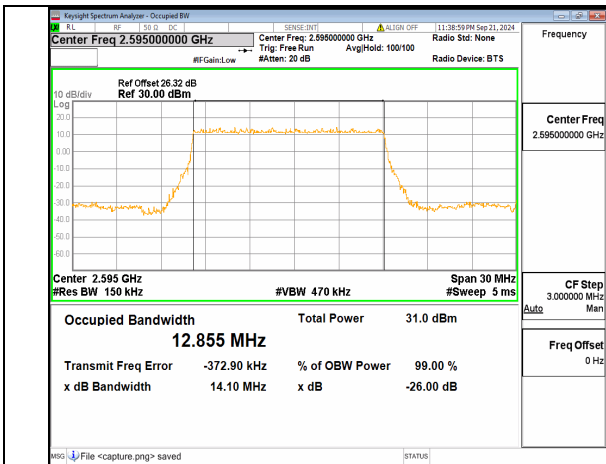

n38 15M DFT-s-OFDM BPSK Outer_Full Mid