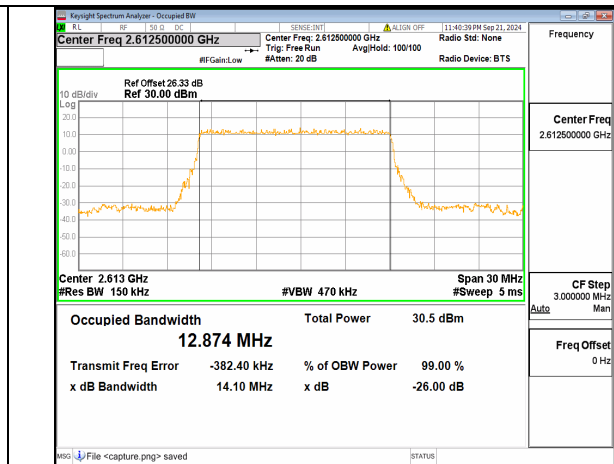

n38 15M DFT-s-OFDM QPSK Outer_Full High