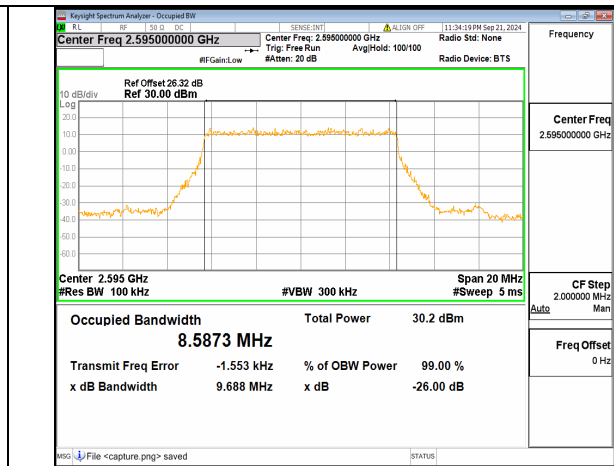

n38 10M DFT-s-OFDM QPSK Outer_Full Mid