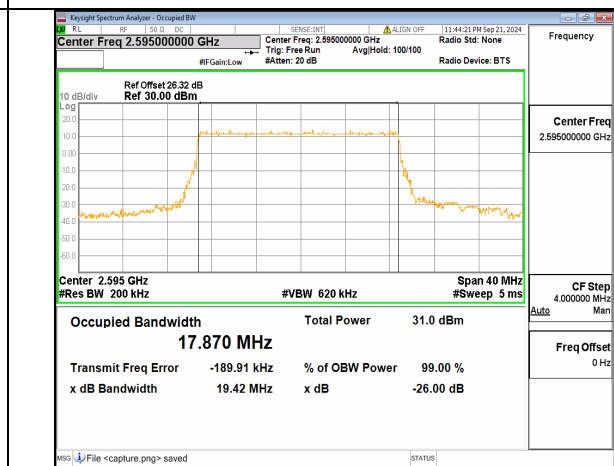

n38 20M CP-OFDM QPSK Outer\_Full Low

n38 20M DFT-s-OFDM BPSK Outer\_Full Mid

n38 20M DFT-s-OFDM QPSK Outer\_Full Mid

n38 20M DFT-s-OFDM 16QAM Outer\_Full Mid

n38 20M DFT-s-OFDM 64QAM Outer\_Full Mid

n38 20M DFT-s-OFDM 256QAM Outer\_Full Mid