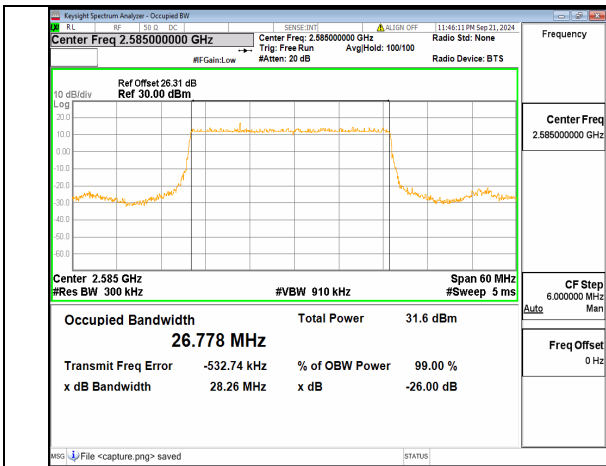

n38 30M DFT-s-OFDM BPSK Outer_Full Low