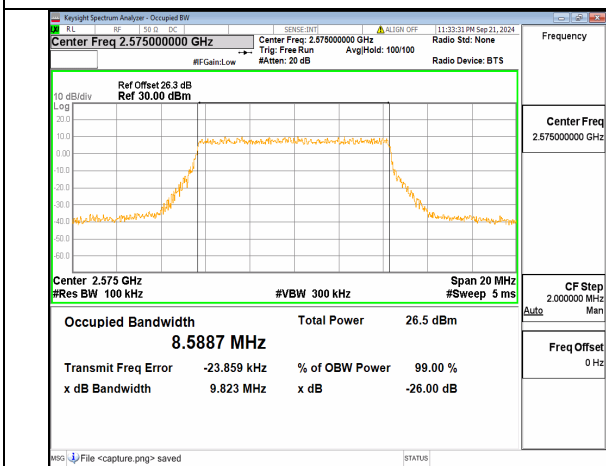

n38 10M DFT-s-OFDM 256QAM Outer_Full Low