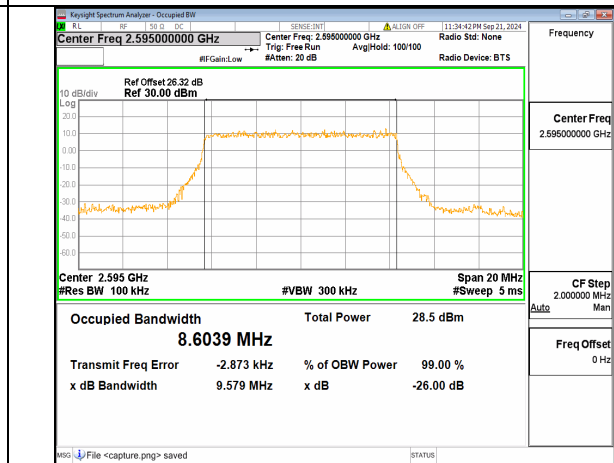

n38 10M DFT-s-OFDM 64QAM Outer_Full Mid