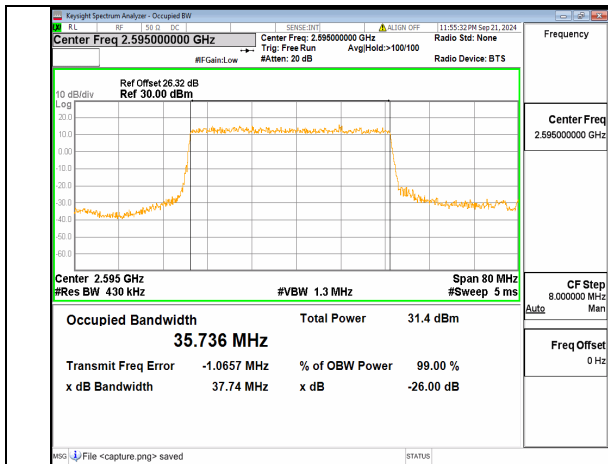

n38 40M DFT-s-OFDM BPSK Outer_Full Mid