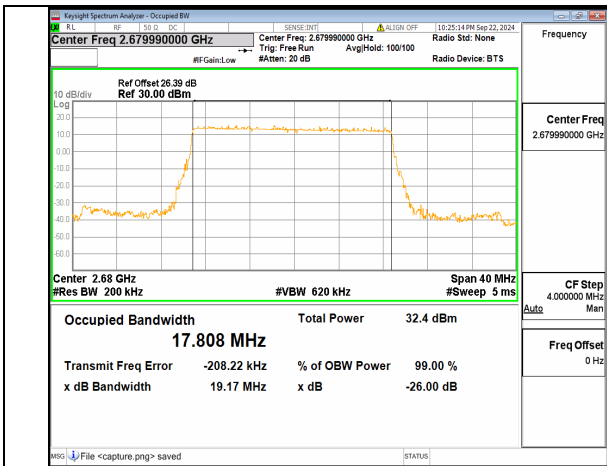

n41 20M DFT-s-OFDM BPSK Outer_Full High