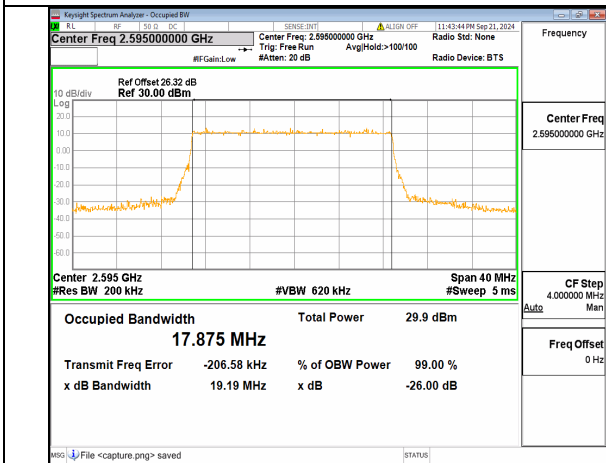

n38 20M DFT-s-OFDM 16QAM Outer_Full Mid