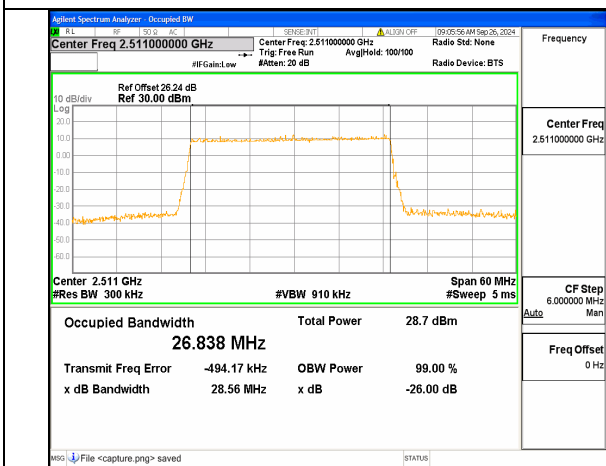

n41 20M CP-OFDM QPSK Outer\_Full High

n41 30M DFT-s-OFDM BPSK Outer\_Full Low

n41 30M DFT-s-OFDM QPSK Outer\_Full Low

n41 30M DFT-s-OFDM 16QAM Outer\_Full Low

n41 30M DFT-s-OFDM 64QAM Outer\_Full Low

n41 30M DFT-s-OFDM 256QAM Outer\_Full Low