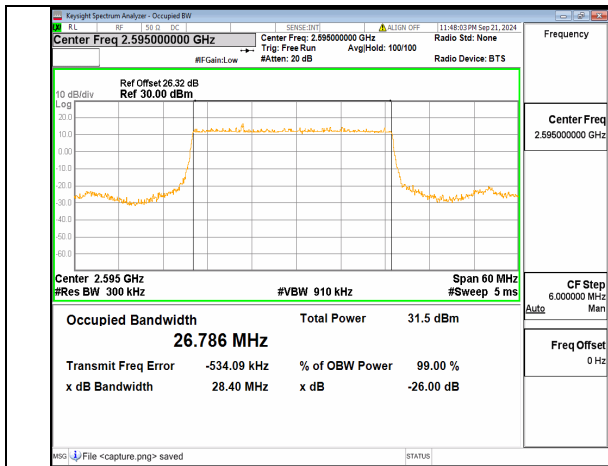

n38 30M DFT-s-OFDM BPSK Outer_Full Mid