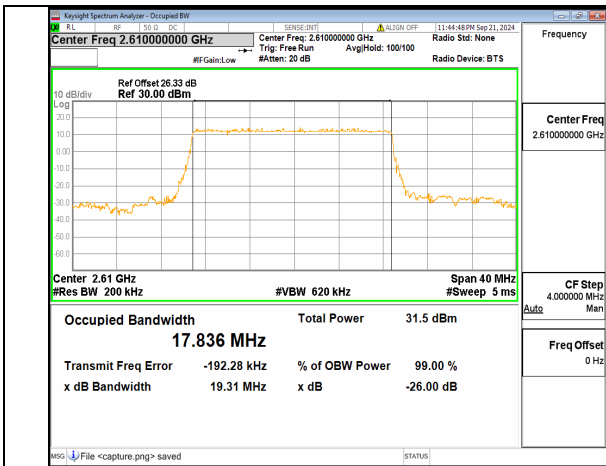

n38 20M DFT-s-OFDM BPSK Outer_Full High