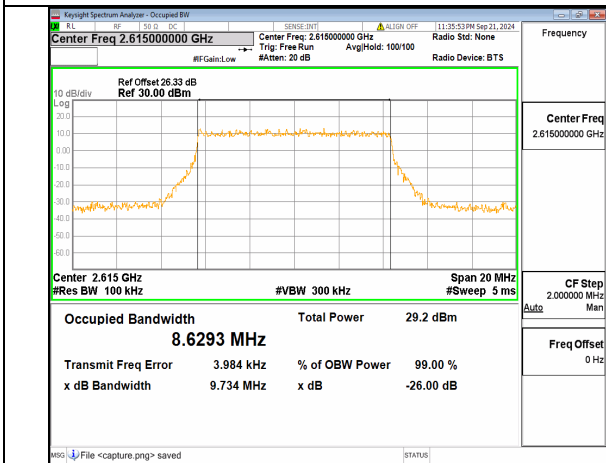

n38 10M DFT-s-OFDM 16QAM Outer_Full High