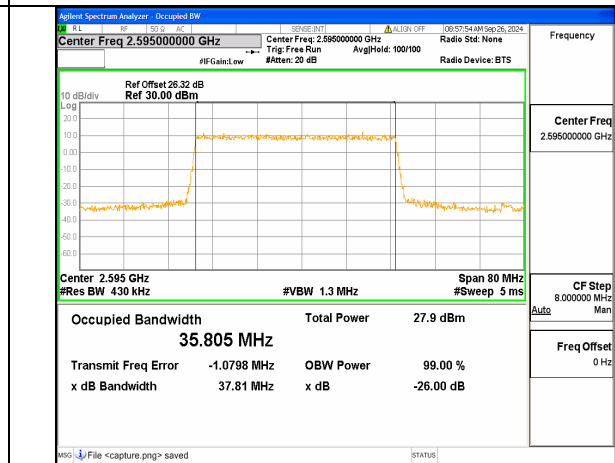

n38 40M CP-OFDM QPSK Outer\_Full Low

n38 40M DFT-s-OFDM BPSK Outer\_Full Mid

n38 40M DFT-s-OFDM QPSK Outer\_Full Mid

n38 40M DFT-s-OFDM 16QAM Outer\_Full Mid

n38 40M DFT-s-OFDM 64QAM Outer\_Full Mid

n38 40M DFT-s-OFDM 256QAM Outer\_Full Mid