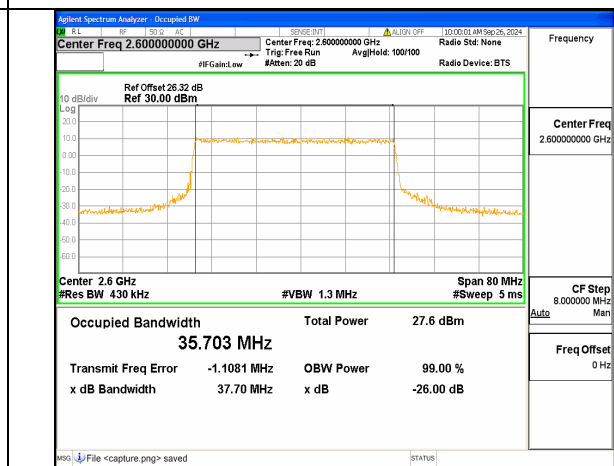

n38 40M CP-OFDM QPSK Outer\_Full Mid

n38 40M DFT-s-OFDM BPSK Outer\_Full High

n38 40M DFT-s-OFDM QPSK Outer\_Full High

n38 40M DFT-s-OFDM 16QAM Outer\_Full High

n38 40M DFT-s-OFDM 64QAM Outer\_Full High

n38 40M DFT-s-OFDM 256QAM Outer\_Full High