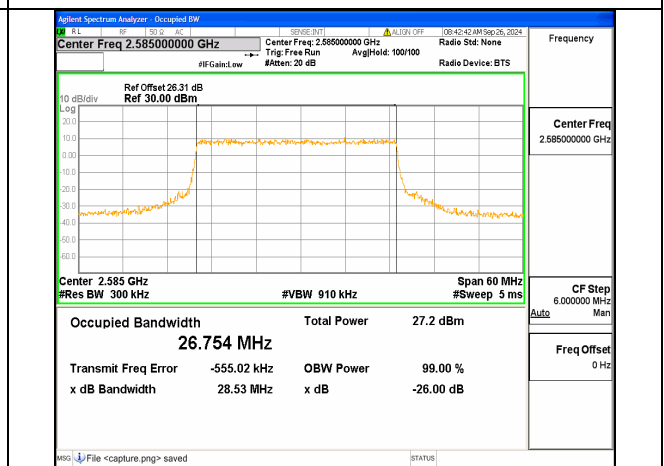

n38 20M CP-OFDM QPSK Outer\_Full High

n38 30M DFT-s-OFDM BPSK Outer\_Full Low

n38 30M DFT-s-OFDM QPSK Outer\_Full Low

n38 30M DFT-s-OFDM 16QAM Outer\_Full Low

n38 30M DFT-s-OFDM 64QAM Outer\_Full Low

n38 30M DFT-s-OFDM 256QAM Outer\_Full Low