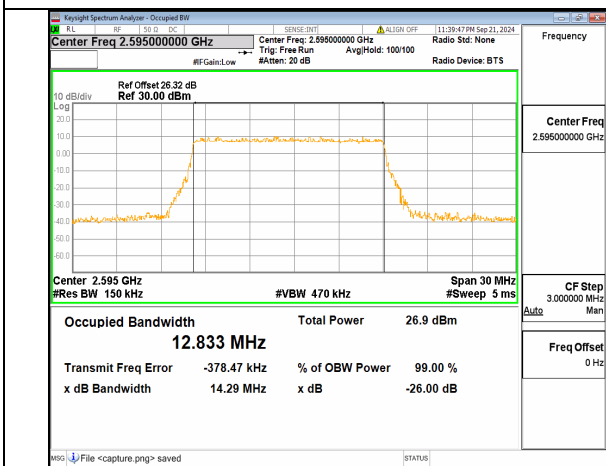

n38 15M CP-OFDM QPSK Outer\_Full Low

n38 15M DFT-s-OFDM BPSK Outer\_Full Mid

n38 15M DFT-s-OFDM QPSK Outer\_Full Mid

n38 15M DFT-s-OFDM 16QAM Outer\_Full Mid

n38 15M DFT-s-OFDM 64QAM Outer\_Full Mid

n38 15M DFT-s-OFDM 256QAM Outer\_Full Mid