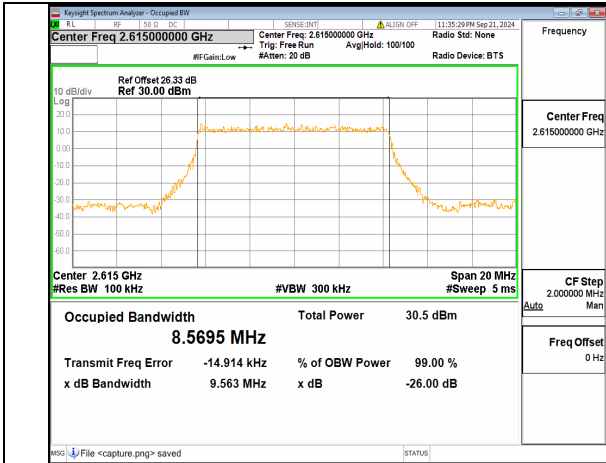

n38 10M DFT-s-OFDM BPSK Outer\_Full Mid

n38 10M DFT-s-OFDM QPSK Outer\_Full Mid

n38 10M DFT-s-OFDM 16QAM Outer\_Full Mid

n38 10M DFT-s-OFDM 64QAM Outer\_Full Mid

n38 10M DFT-s-OFDM 256QAM Outer\_Full Mid

n38 10M CP-OFDM QPSK Outer\_Full Mid