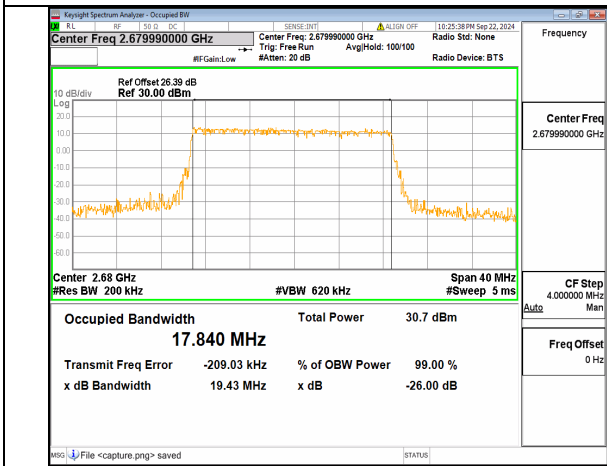

n41 20M DFT-s-OFDM 16QAM Outer_Full High