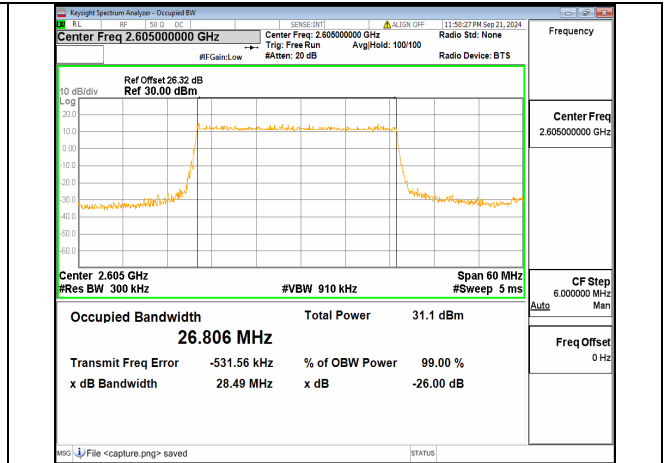

n38 30M DFT-s-OFDM QPSK Outer_Full High