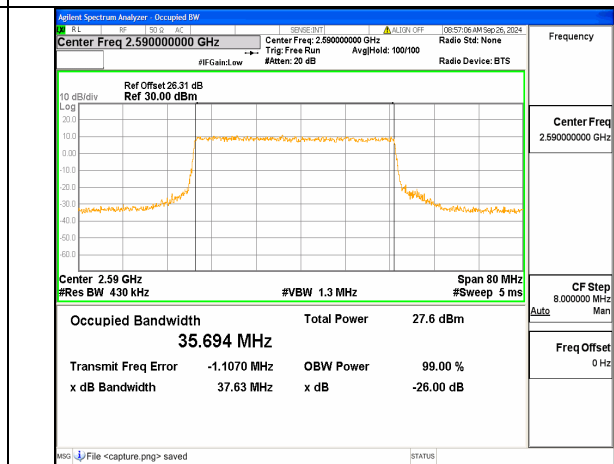

n38 30M CP-OFDM QPSK Outer\_Full High

n38 40M DFT-s-OFDM BPSK Outer\_Full Low

n38 40M DFT-s-OFDM QPSK Outer\_Full Low

n38 40M DFT-s-OFDM 16QAM Outer\_Full Low

n38 40M DFT-s-OFDM 64QAM Outer\_Full Low

n38 40M DFT-s-OFDM 256QAM Outer\_Full Low