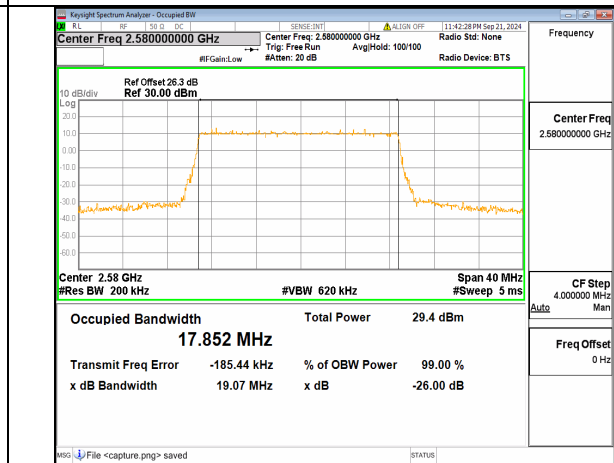

n38 15M CP-OFDM QPSK Outer\_Full High

n38 20M DFT-s-OFDM BPSK Outer\_Full Low

n38 20M DFT-s-OFDM QPSK Outer\_Full Low

n38 20M DFT-s-OFDM 16QAM Outer\_Full Low

n38 20M DFT-s-OFDM 64QAM Outer\_Full Low

n38 20M DFT-s-OFDM 256QAM Outer\_Full Low