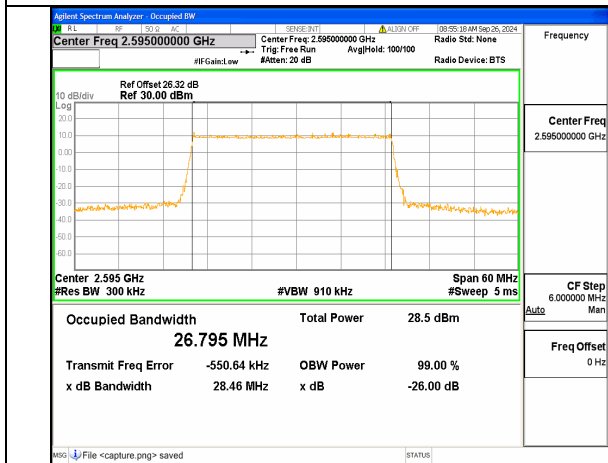

n38 30M DFT-s-OFDM 16QAM Outer_Full Mid