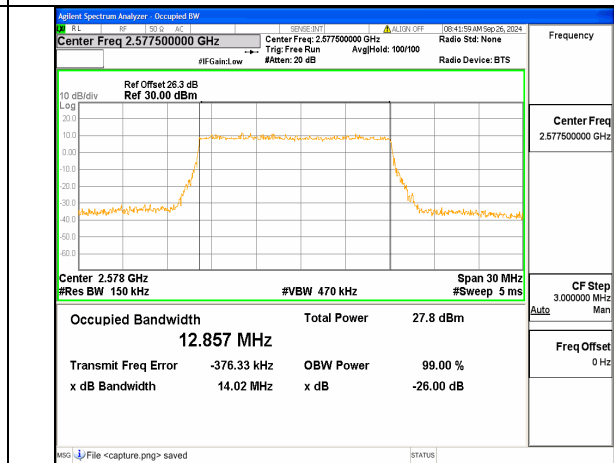

n38 10M CP-OFDM QPSK Outer\_Full High

n38 15M DFT-s-OFDM BPSK Outer\_Full Low

n38 15M DFT-s-OFDM QPSK Outer\_Full Low

n38 15M DFT-s-OFDM 16QAM Outer\_Full Low

n38 15M DFT-s-OFDM 64QAM Outer\_Full Low

n38 15M DFT-s-OFDM 256QAM Outer\_Full Low