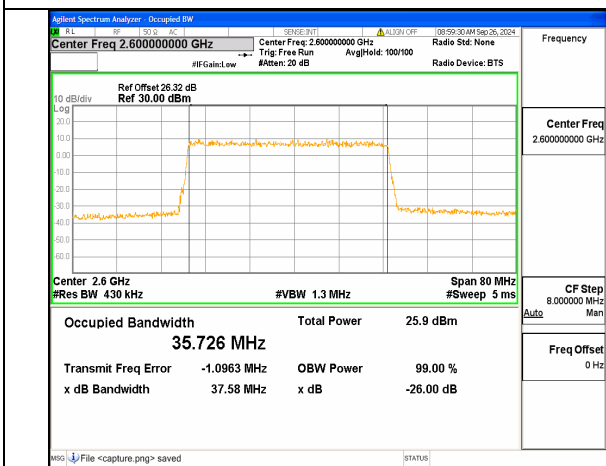

n38 40M CP-OFDM QPSK Outer\_Full Mid

n38 40M DFT-s-OFDM BPSK Outer\_Full High

n38 40M DFT-s-OFDM QPSK Outer\_Full High

n38 40M DFT-s-OFDM 16QAM Outer\_Full High

n38 40M DFT-s-OFDM 64QAM Outer\_Full High

n38 40M DFT-s-OFDM 256QAM Outer\_Full High