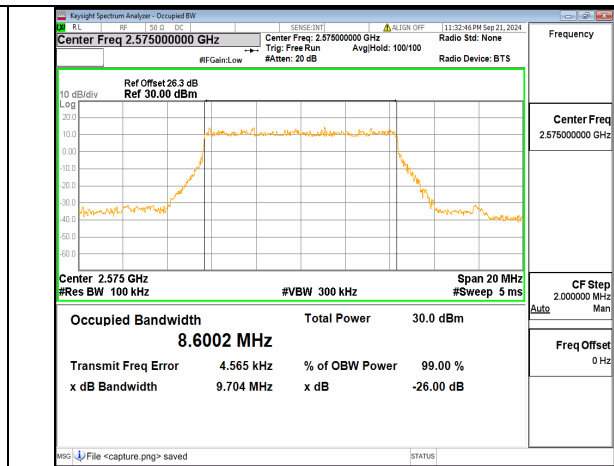

n38 10M DFT-s-OFDM QPSK Outer_Full Low