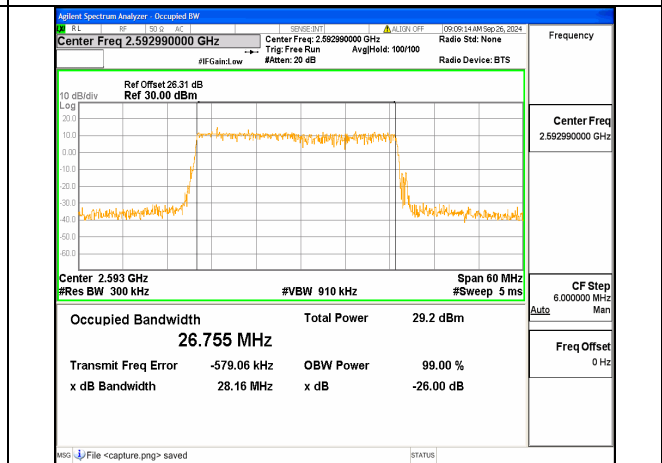

n41 30M CP-OFDM QPSK Outer\_Full Low

n41 30M DFT-s-OFDM BPSK Outer\_Full Mid

n41 30M DFT-s-OFDM QPSK Outer\_Full Mid

n41 30M DFT-s-OFDM 16QAM Outer\_Full Mid

n41 30M DFT-s-OFDM 64QAM Outer\_Full Mid

n41 30M DFT-s-OFDM 256QAM Outer\_Full Mid