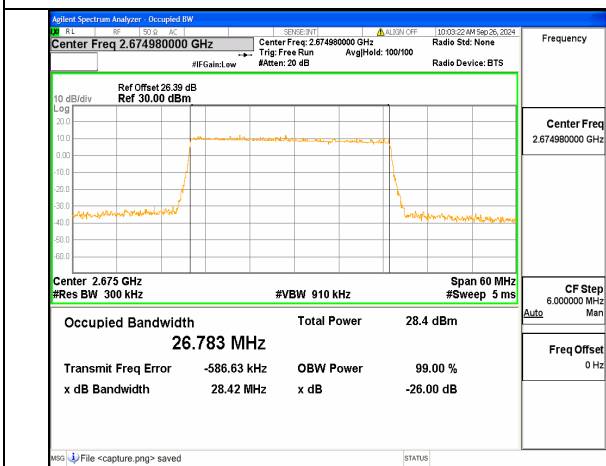

n41 30M CP-OFDM QPSK Outer\_Full Mid

n41 30M DFT-s-OFDM BPSK Outer\_Full High

n41 30M DFT-s-OFDM QPSK Outer\_Full High

n41 30M DFT-s-OFDM 16QAM Outer\_Full High

n41 30M DFT-s-OFDM 64QAM Outer\_Full High

n41 30M DFT-s-OFDM 256QAM Outer\_Full High