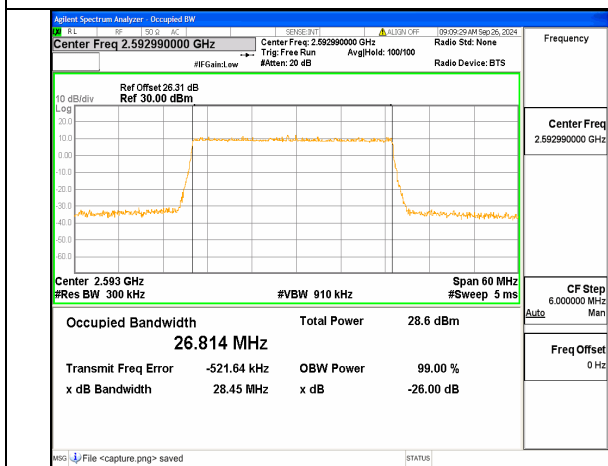

n41 30M CP-OFDM QPSK Outer\_Full Low

n41 30M DFT-s-OFDM BPSK Outer\_Full Mid

n41 30M DFT-s-OFDM QPSK Outer\_Full Mid

n41 30M DFT-s-OFDM 16QAM Outer\_Full Mid

n41 30M DFT-s-OFDM 64QAM Outer\_Full Mid

n41 30M DFT-s-OFDM 256QAM Outer\_Full Mid