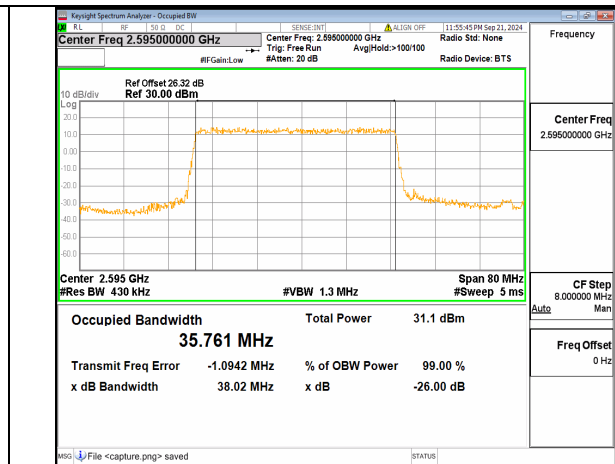

n38 40M DFT-s-OFDM QPSK Outer_Full Mid