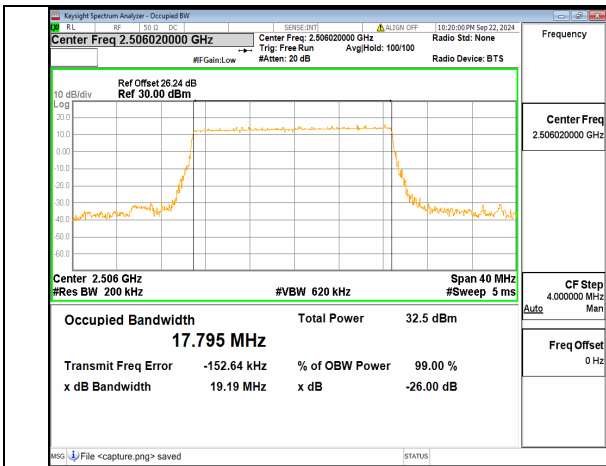

n41 20M DFT-s-OFDM BPSK Outer_Full Low