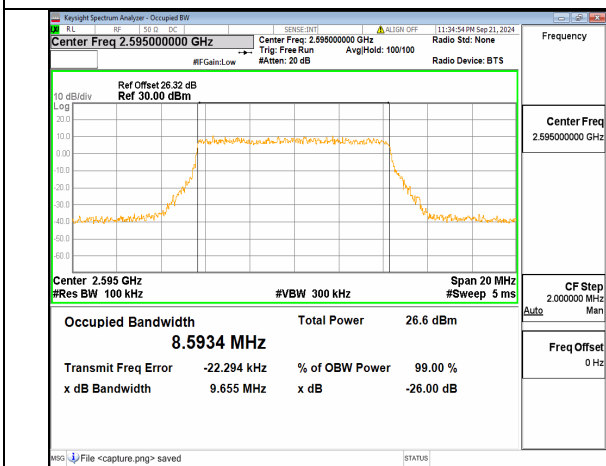

n38 10M DFT-s-OFDM BPSK Outer\_Full Mid

n38 10M DFT-s-OFDM QPSK Outer\_Full Mid

n38 10M DFT-s-OFDM 16QAM Outer\_Full Mid

n38 10M DFT-s-OFDM 64QAM Outer\_Full Mid

n38 10M DFT-s-OFDM 256QAM Outer\_Full Mid

n38 10M CP-OFDM QPSK Outer\_Full Mid