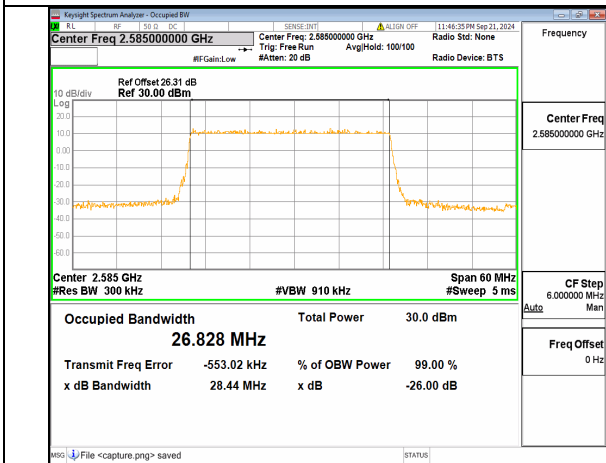

n38 30M DFT-s-OFDM 16QAM Outer_Full Low