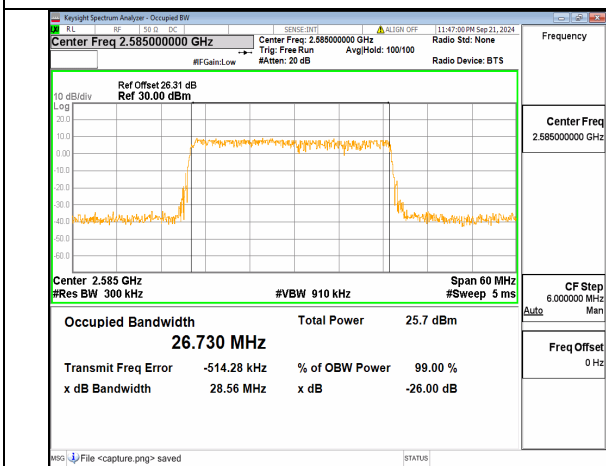

n38 20M CP-OFDM QPSK Outer\_Full High

n38 30M DFT-s-OFDM BPSK Outer\_Full Low

n38 30M DFT-s-OFDM QPSK Outer\_Full Low

n38 30M DFT-s-OFDM 16QAM Outer\_Full Low

n38 30M DFT-s-OFDM 64QAM Outer\_Full Low

n38 30M DFT-s-OFDM 256QAM Outer\_Full Low