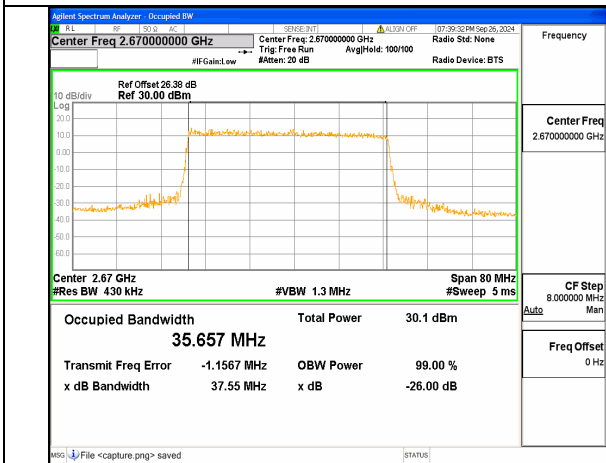

n41 40M DFT-s-OFDM 16QAM Outer_Full High