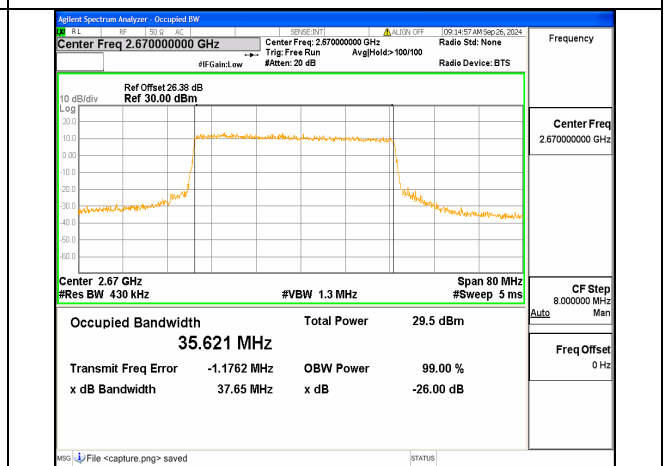

n41 40M CP-OFDM QPSK Outer\_Full Mid

n41 40M DFT-s-OFDM BPSK Outer\_Full High

n41 40M DFT-s-OFDM QPSK Outer\_Full High

n41 40M DFT-s-OFDM 16QAM Outer\_Full High

n41 40M DFT-s-OFDM 64QAM Outer\_Full High

n41 40M DFT-s-OFDM 256QAM Outer\_Full High