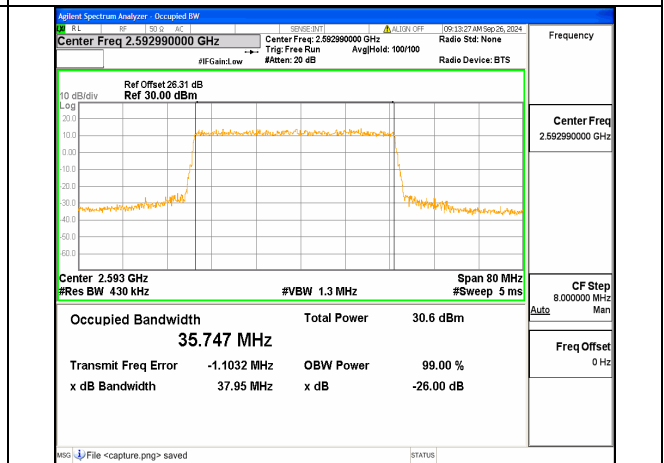

n41 40M CP-OFDM QPSK Outer\_Full Low

n41 40M DFT-s-OFDM BPSK Outer\_Full Mid

n41 40M DFT-s-OFDM QPSK Outer\_Full Mid

n41 40M DFT-s-OFDM 16QAM Outer\_Full Mid

n41 40M DFT-s-OFDM 64QAM Outer\_Full Mid

n41 40M DFT-s-OFDM 256QAM Outer\_Full Mid