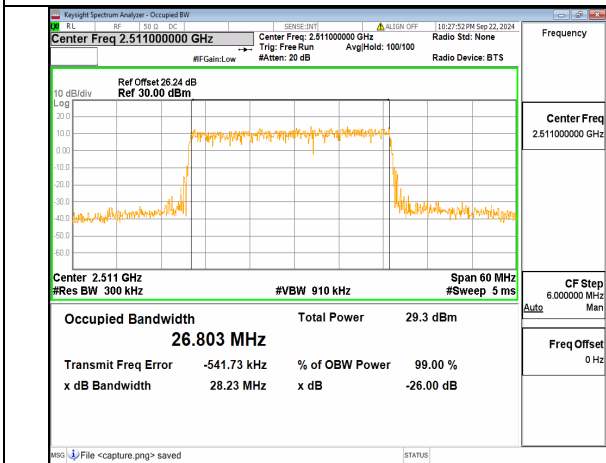

n41 30M DFT-s-OFDM 16QAM Outer_Full Low