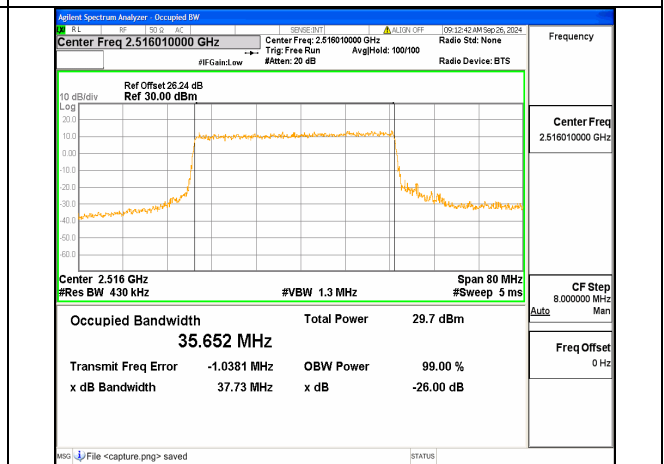

n41 30M CP-OFDM QPSK Outer\_Full High

n41 40M DFT-s-OFDM BPSK Outer\_Full Low

n41 40M DFT-s-OFDM QPSK Outer\_Full Low

n41 40M DFT-s-OFDM 16QAM Outer\_Full Low

n41 40M DFT-s-OFDM 64QAM Outer\_Full Low

n41 40M DFT-s-OFDM 256QAM Outer\_Full Low