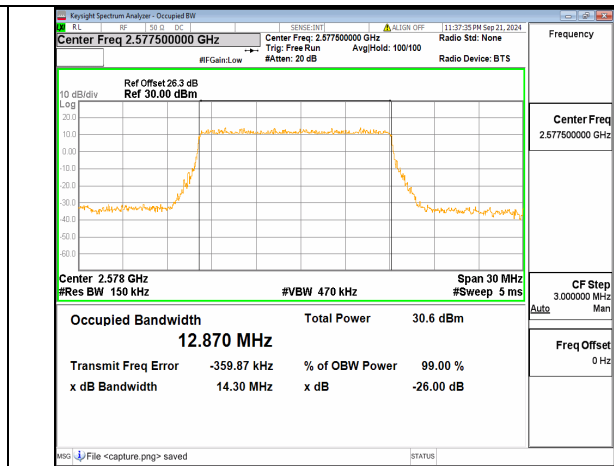

n38 15M DFT-s-OFDM QPSK Outer_Full Low