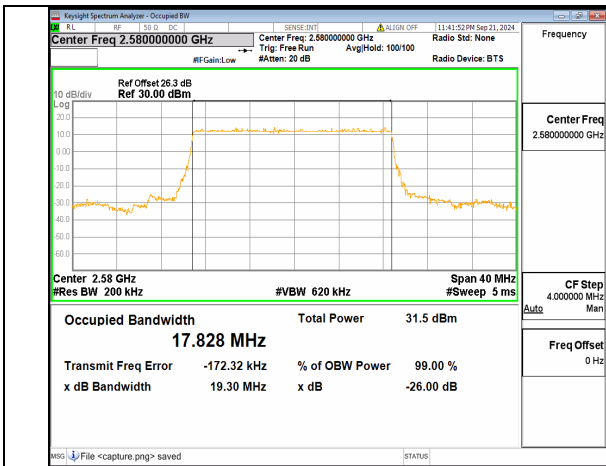

n38 20M DFT-s-OFDM BPSK Outer_Full Low