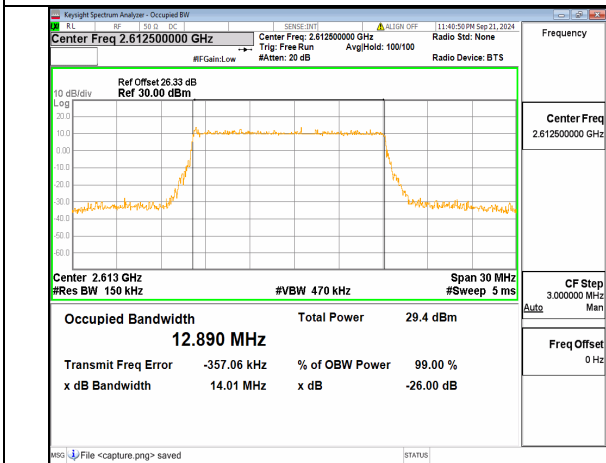

n38 15M DFT-s-OFDM 16QAM Outer_Full High