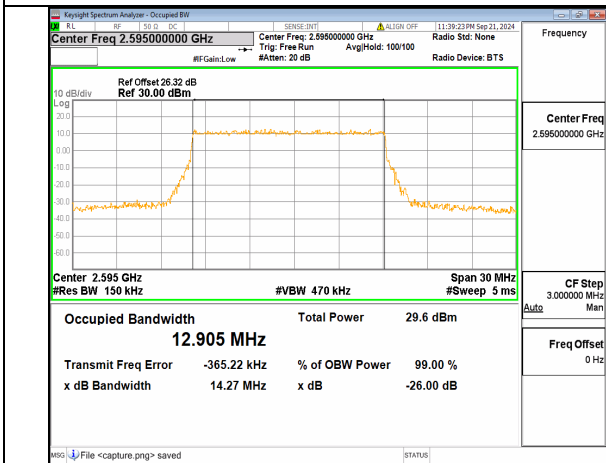

n38 15M DFT-s-OFDM 16QAM Outer_Full Mid