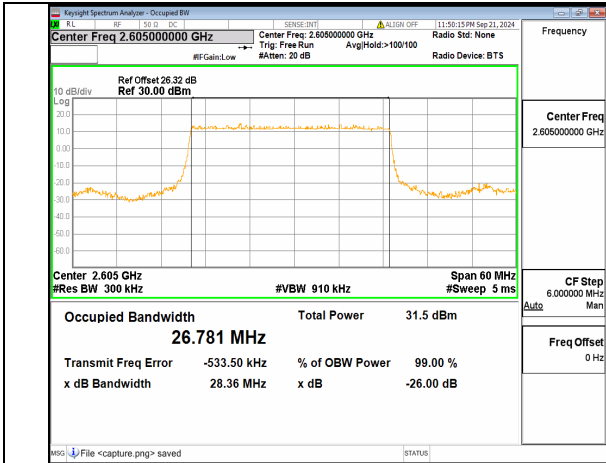

n38 30M DFT-s-OFDM BPSK Outer_Full High