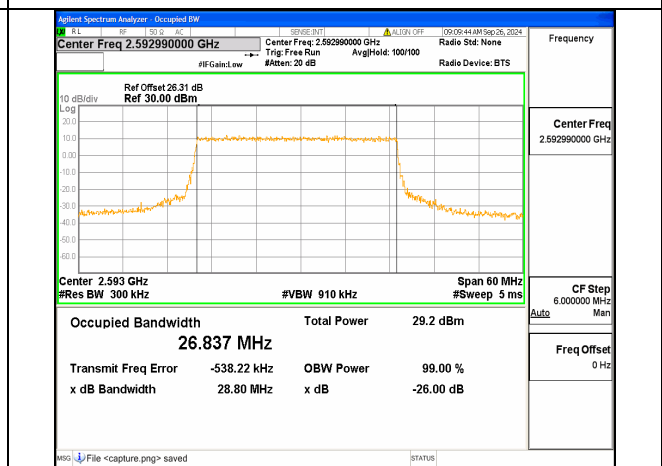

n41 30M CP-OFDM QPSK Outer\_Full Low

n41 30M DFT-s-OFDM BPSK Outer\_Full Mid

n41 30M DFT-s-OFDM QPSK Outer\_Full Mid

n41 30M DFT-s-OFDM 16QAM Outer\_Full Mid

n41 30M DFT-s-OFDM 64QAM Outer\_Full Mid

n41 30M DFT-s-OFDM 256QAM Outer\_Full Mid