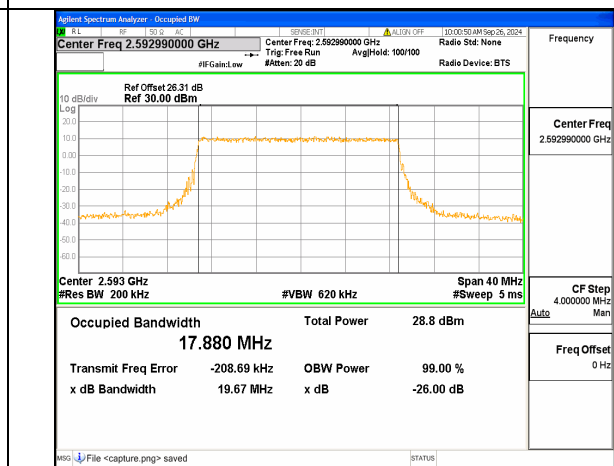

n41 20M CP-OFDM QPSK Outer\_Full Low

n41 20M DFT-s-OFDM BPSK Outer\_Full Mid

n41 20M DFT-s-OFDM QPSK Outer\_Full Mid

n41 20M DFT-s-OFDM 16QAM Outer\_Full Mid

n41 20M DFT-s-OFDM 64QAM Outer\_Full Mid

n41 20M DFT-s-OFDM 256QAM Outer\_Full Mid