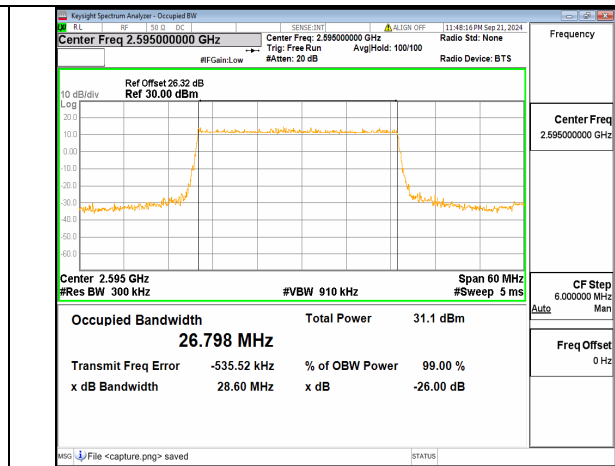

n38 30M DFT-s-OFDM QPSK Outer_Full Mid