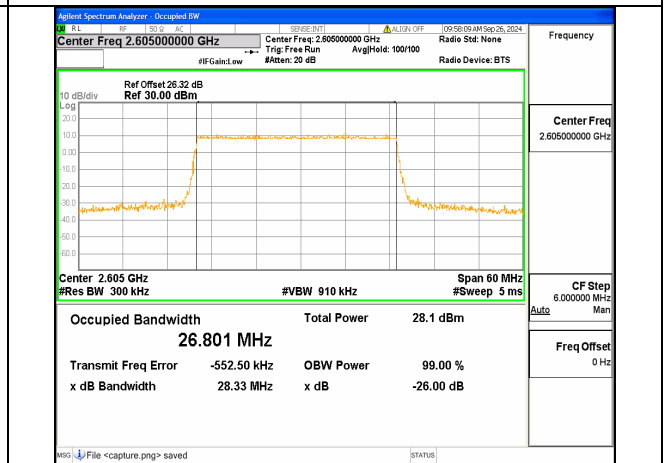

n38 30M CP-OFDM QPSK Outer\_Full Mid

n38 30M DFT-s-OFDM BPSK Outer\_Full High

n38 30M DFT-s-OFDM QPSK Outer\_Full High

n38 30M DFT-s-OFDM 16QAM Outer\_Full High

n38 30M DFT-s-OFDM 64QAM Outer\_Full High

n38 30M DFT-s-OFDM 256QAM Outer\_Full High