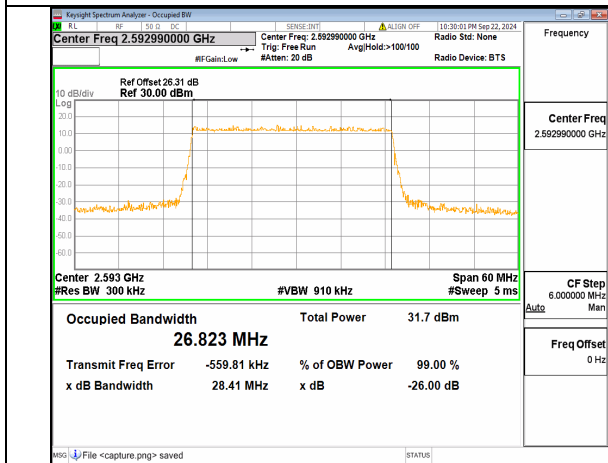

n41 30M DFT-s-OFDM 16QAM Outer_Full Mid