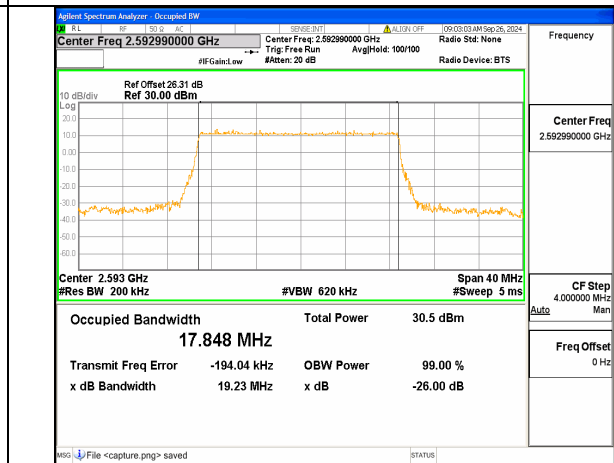

n41 20M CP-OFDM QPSK Outer\_Full Low

n41 20M DFT-s-OFDM BPSK Outer\_Full Mid

n41 20M DFT-s-OFDM QPSK Outer\_Full Mid

n41 20M DFT-s-OFDM 16QAM Outer\_Full Mid

n41 20M DFT-s-OFDM 64QAM Outer\_Full Mid

n41 20M DFT-s-OFDM 256QAM Outer\_Full Mid