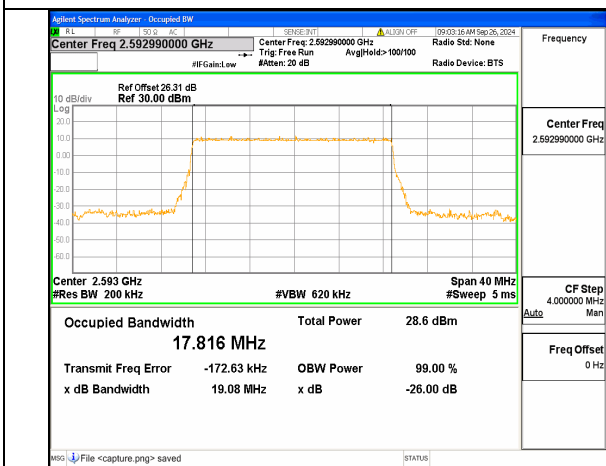

n41 20M CP-OFDM QPSK Outer\_Full Low

n41 20M DFT-s-OFDM BPSK Outer\_Full Mid

n41 20M DFT-s-OFDM QPSK Outer\_Full Mid

n41 20M DFT-s-OFDM 16QAM Outer\_Full Mid

n41 20M DFT-s-OFDM 64QAM Outer\_Full Mid

n41 20M DFT-s-OFDM 256QAM Outer\_Full Mid