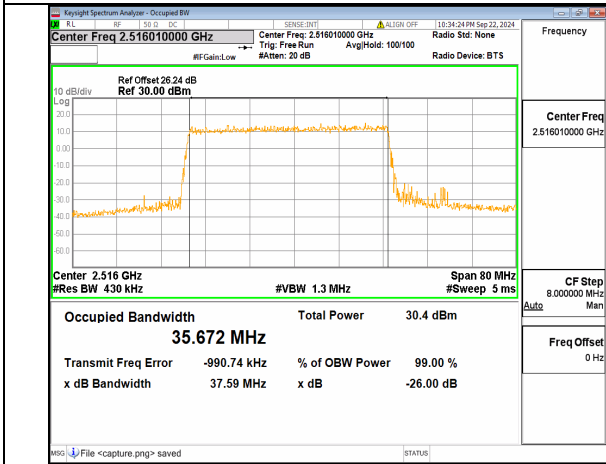

n41 40M DFT-s-OFDM 16QAM Outer_Full Low