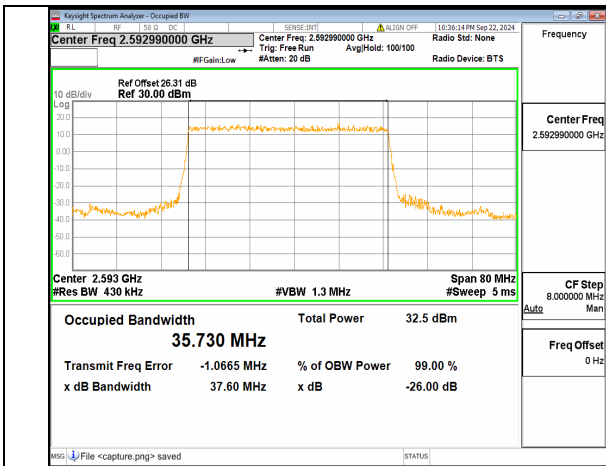

n41 40M DFT-s-OFDM BPSK Outer_Full Mid