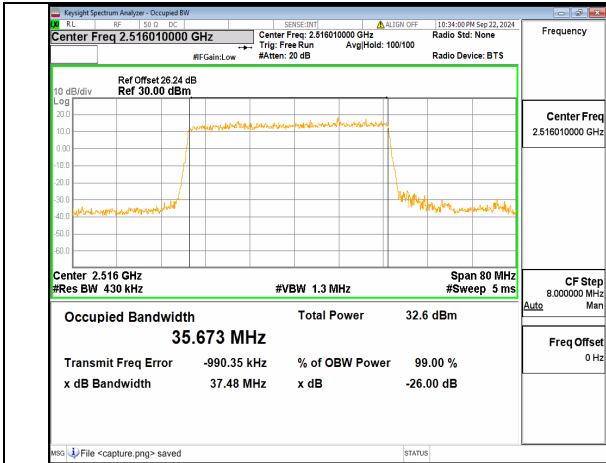

n41 40M DFT-s-OFDM BPSK Outer_Full Low