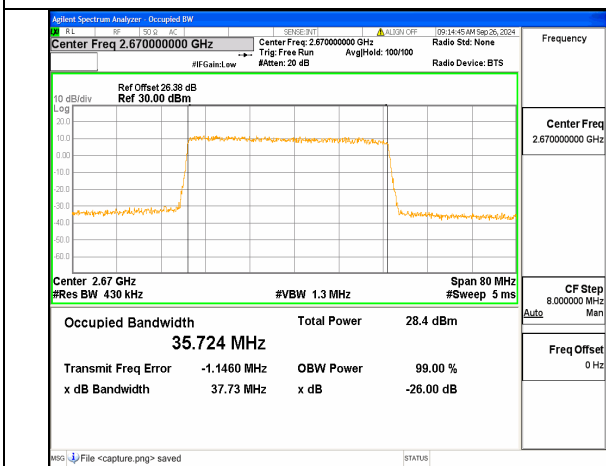

n41 40M CP-OFDM QPSK Outer\_Full Mid

n41 40M DFT-s-OFDM BPSK Outer\_Full High

n41 40M DFT-s-OFDM QPSK Outer\_Full High

n41 40M DFT-s-OFDM 16QAM Outer\_Full High

n41 40M DFT-s-OFDM 64QAM Outer\_Full High

n41 40M DFT-s-OFDM 256QAM Outer\_Full High