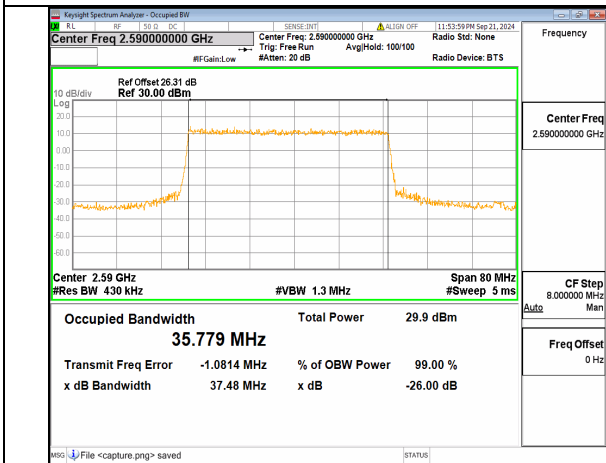

n38 40M DFT-s-OFDM 16QAM Outer_Full Low