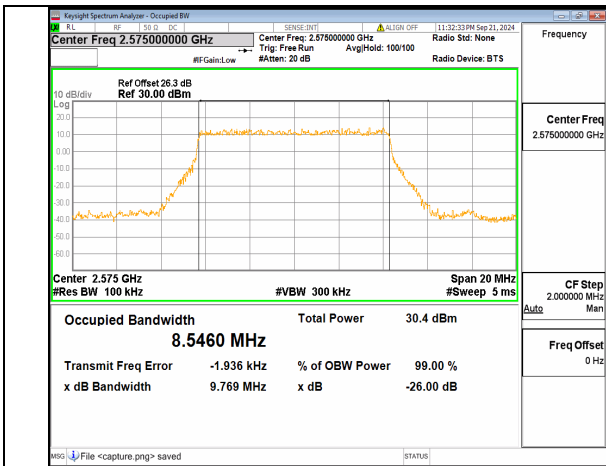

n38 10M DFT-s-OFDM BPSK Outer_Full Low