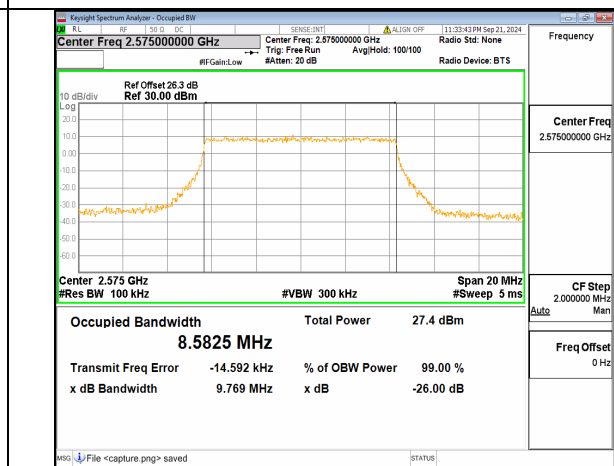

n38 10M CP-OFDM QPSK Outer_Full Low