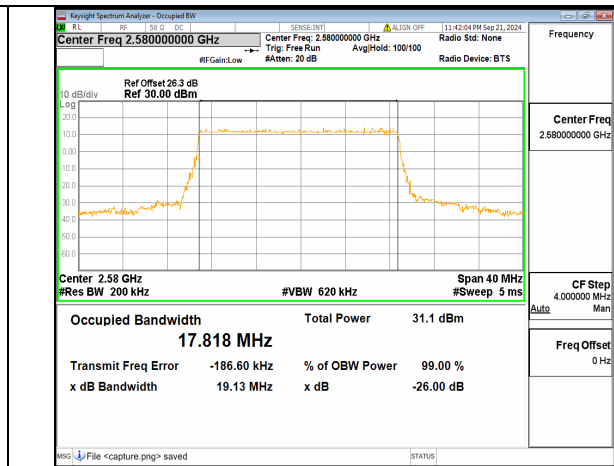

n38 20M DFT-s-OFDM QPSK Outer_Full Low