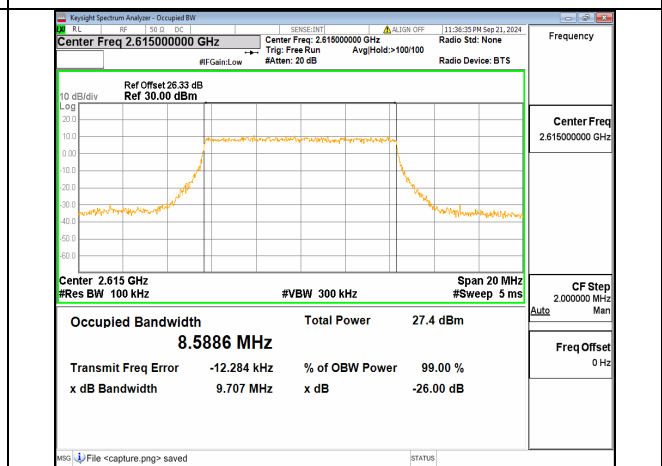

n38 10M DFT-s-OFDM BPSK Outer\_Full High

n38 10M DFT-s-OFDM QPSK Outer\_Full High

n38 10M DFT-s-OFDM 16QAM Outer\_Full High

n38 10M DFT-s-OFDM 64QAM Outer\_Full High

n38 10M DFT-s-OFDM 256QAM Outer\_Full High