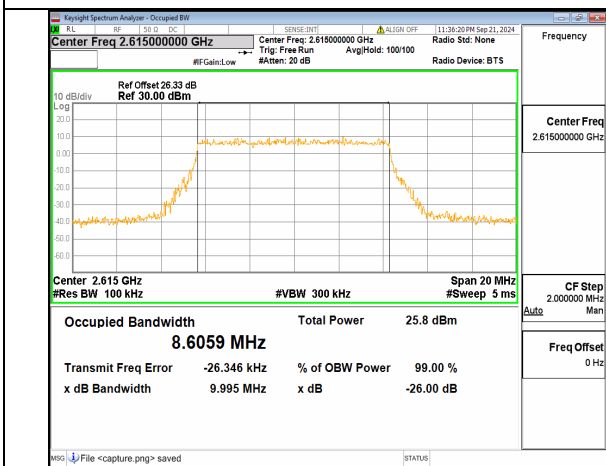

n38 10M DFT-s-OFDM BPSK Outer\_Full High

n38 10M DFT-s-OFDM QPSK Outer\_Full High

n38 10M DFT-s-OFDM 16QAM Outer\_Full High

n38 10M DFT-s-OFDM 64QAM Outer\_Full High

n38 10M DFT-s-OFDM 256QAM Outer\_Full High