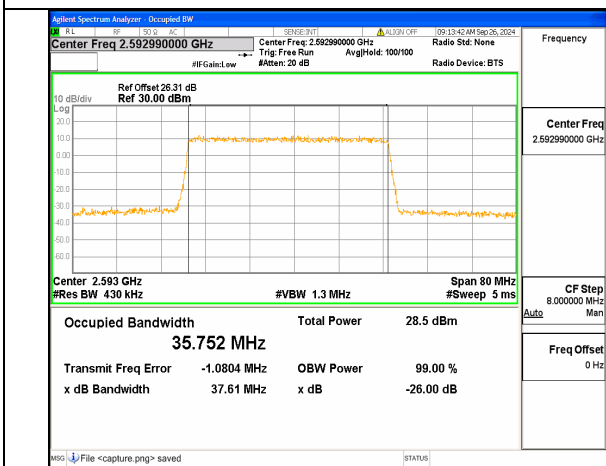

n41 40M CP-OFDM QPSK Outer\_Full Low

n41 40M DFT-s-OFDM BPSK Outer\_Full Mid

n41 40M DFT-s-OFDM QPSK Outer\_Full Mid

n41 40M DFT-s-OFDM 16QAM Outer\_Full Mid

n41 40M DFT-s-OFDM 64QAM Outer\_Full Mid

n41 40M DFT-s-OFDM 256QAM Outer\_Full Mid