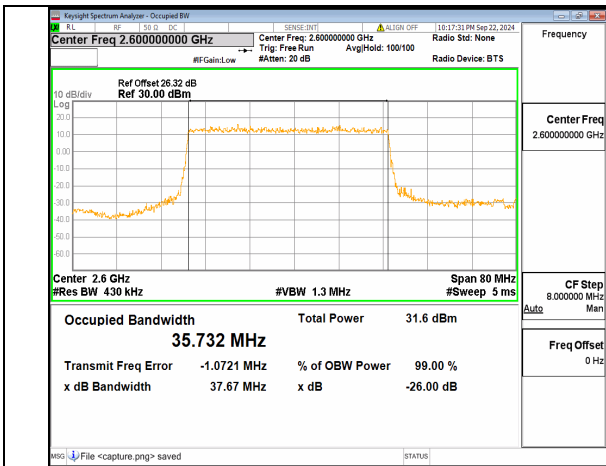

n38 40M DFT-s-OFDM BPSK Outer_Full High