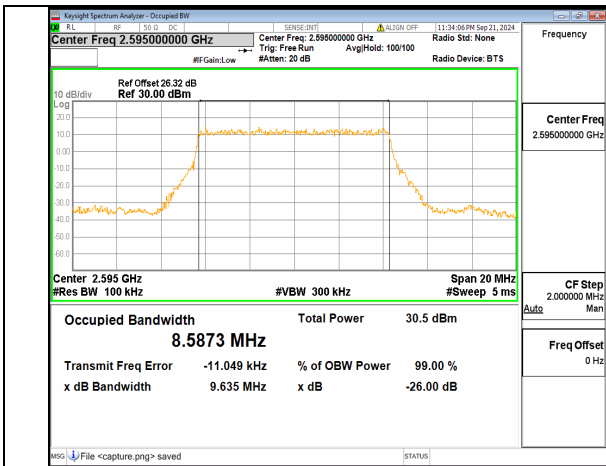

n38 10M DFT-s-OFDM BPSK Outer_Full Mid