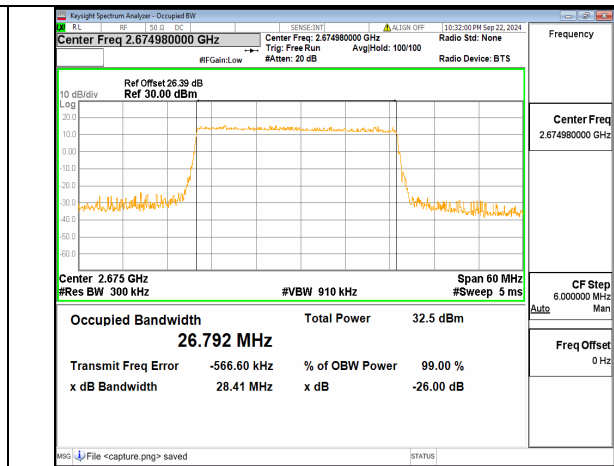

n41 30M DFT-s-OFDM QPSK Outer_Full High