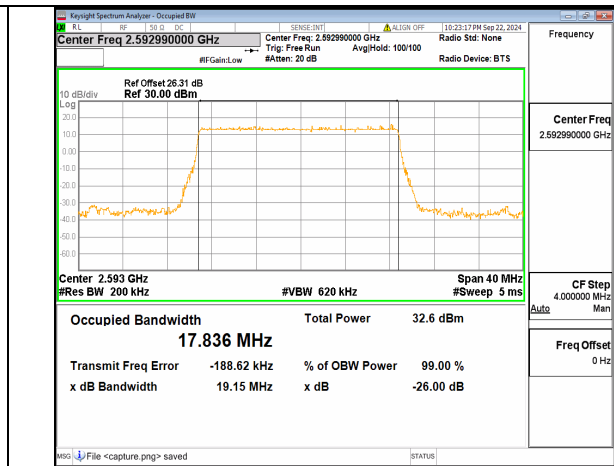

n41 20M DFT-s-OFDM QPSK Outer_Full Mid