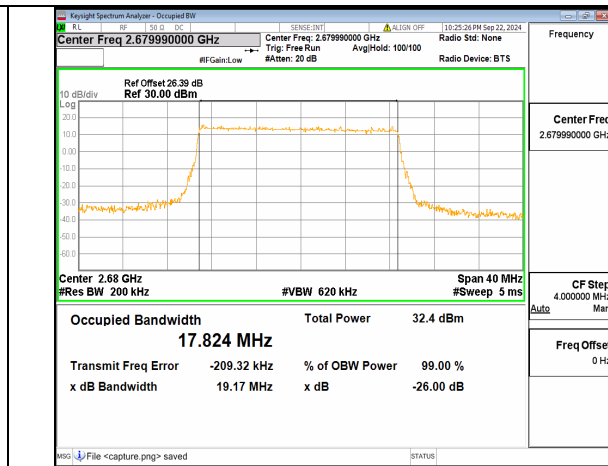

n41 20M DFT-s-OFDM QPSK Outer_Full High