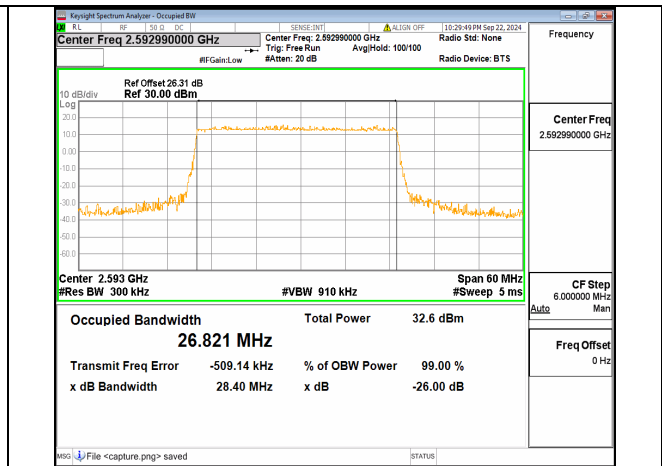

n41 30M DFT-s-OFDM QPSK Outer_Full Mid