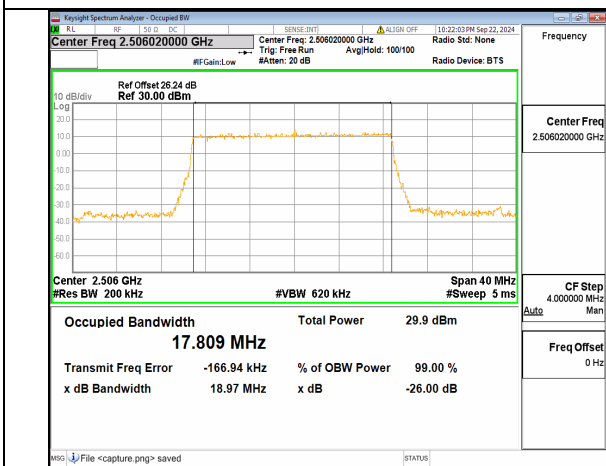

n38 40M CP-OFDM QPSK Outer\_Full High

n41 20M DFT-s-OFDM BPSK Outer\_Full Low

n41 20M DFT-s-OFDM QPSK Outer\_Full Low

n41 20M DFT-s-OFDM 16QAM Outer\_Full Low

n41 20M DFT-s-OFDM 64QAM Outer\_Full Low

n41 20M DFT-s-OFDM 256QAM Outer\_Full Low