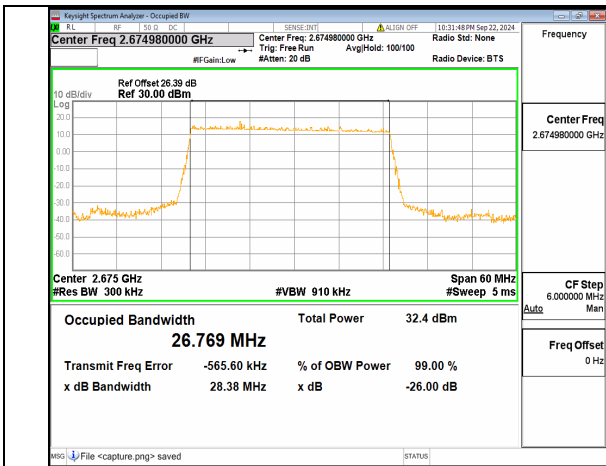

n41 30M DFT-s-OFDM BPSK Outer_Full High