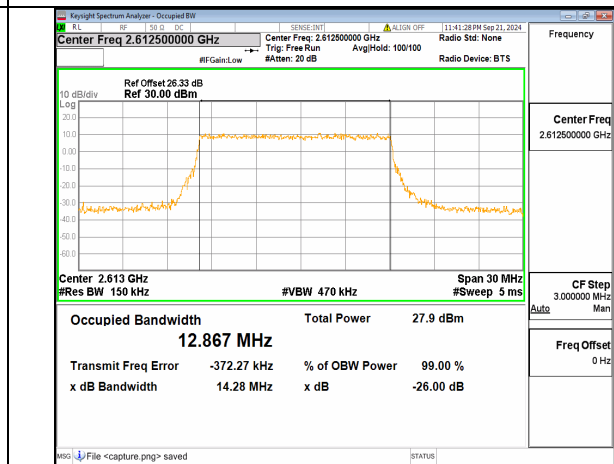

n38 15M CP-OFDM QPSK Outer\_Full Mid

n38 15M DFT-s-OFDM BPSK Outer\_Full High

n38 15M DFT-s-OFDM QPSK Outer\_Full High

n38 15M DFT-s-OFDM 16QAM Outer\_Full High

n38 15M DFT-s-OFDM 64QAM Outer\_Full High

n38 15M DFT-s-OFDM 256QAM Outer\_Full High