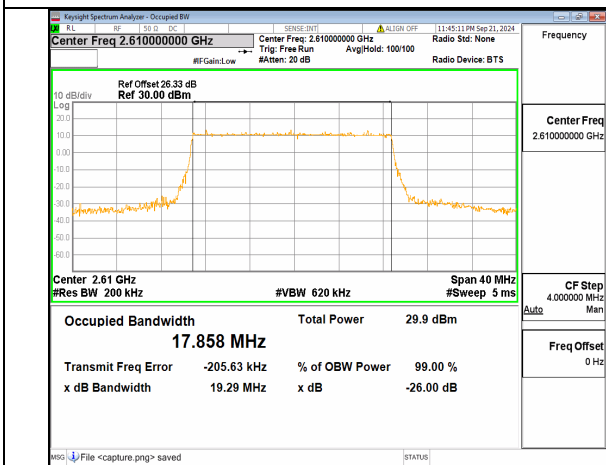

n38 20M DFT-s-OFDM 16QAM Outer_Full High