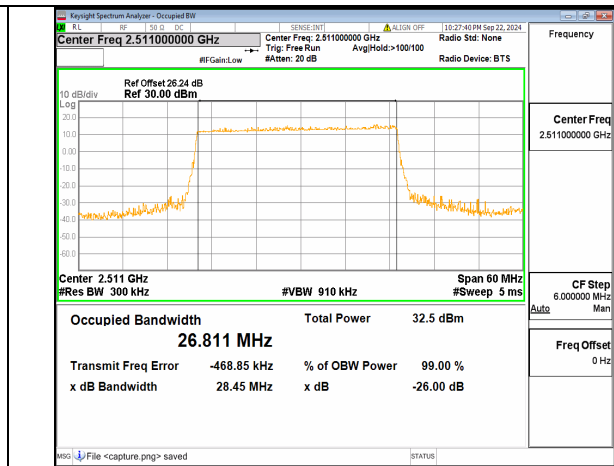

n41 30M DFT-s-OFDM QPSK Outer_Full Low