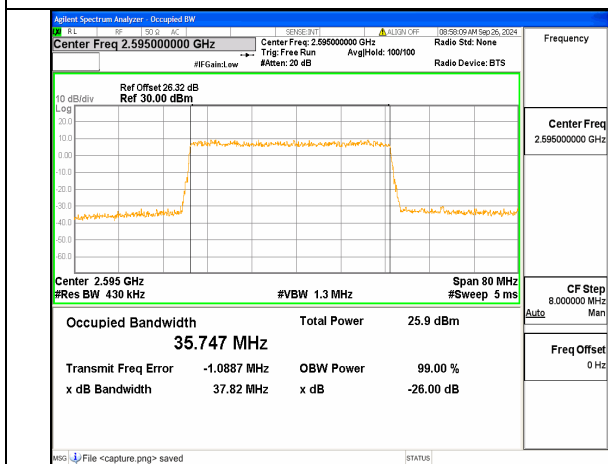

n38 40M CP-OFDM QPSK Outer\_Full Low

n38 40M DFT-s-OFDM BPSK Outer\_Full Mid

n38 40M DFT-s-OFDM QPSK Outer\_Full Mid

n38 40M DFT-s-OFDM 16QAM Outer\_Full Mid

n38 40M DFT-s-OFDM 64QAM Outer\_Full Mid

n38 40M DFT-s-OFDM 256QAM Outer\_Full Mid