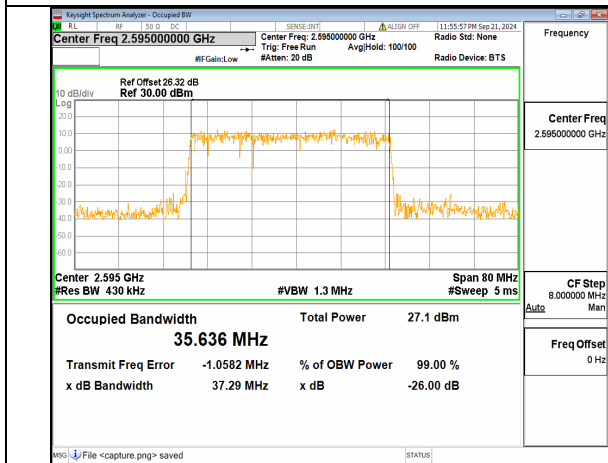

n38 40M DFT-s-OFDM 16QAM Outer_Full Mid