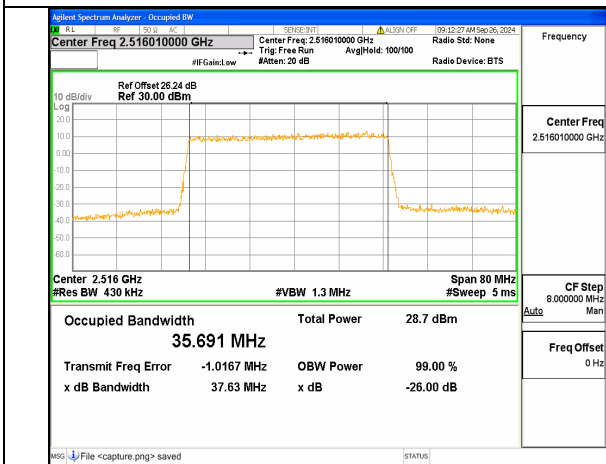

n41 30M CP-OFDM QPSK Outer\_Full High

n41 40M DFT-s-OFDM BPSK Outer\_Full Low

n41 40M DFT-s-OFDM QPSK Outer\_Full Low

n41 40M DFT-s-OFDM 16QAM Outer\_Full Low

n41 40M DFT-s-OFDM 64QAM Outer\_Full Low

n41 40M DFT-s-OFDM 256QAM Outer\_Full Low