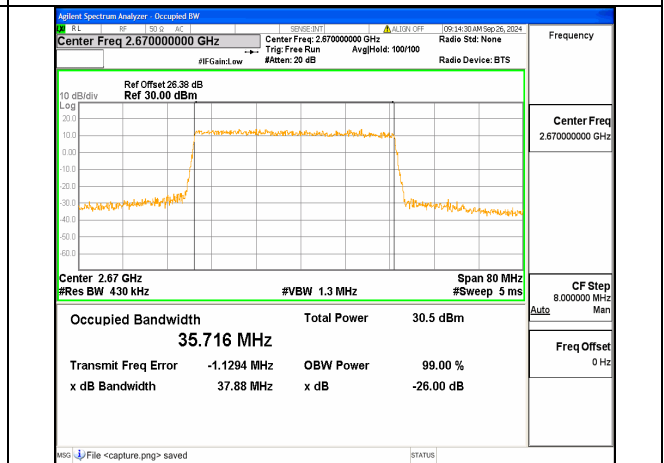

n41 40M CP-OFDM QPSK Outer\_Full Mid

n41 40M DFT-s-OFDM BPSK Outer\_Full High

n41 40M DFT-s-OFDM QPSK Outer\_Full High

n41 40M DFT-s-OFDM 16QAM Outer\_Full High

n41 40M DFT-s-OFDM 64QAM Outer\_Full High

n41 40M DFT-s-OFDM 256QAM Outer\_Full High