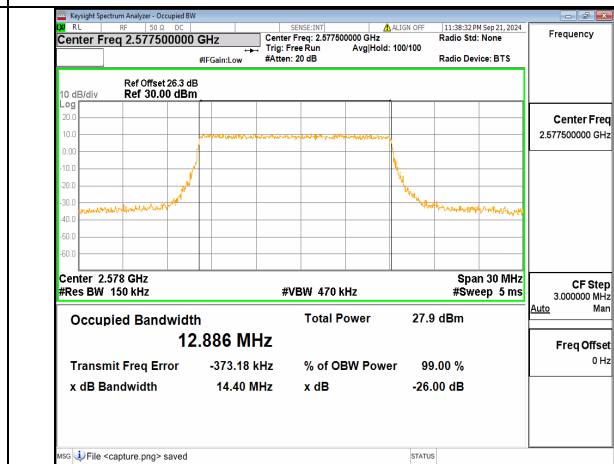

n38 10M CP-OFDM QPSK Outer\_Full High

n38 15M DFT-s-OFDM BPSK Outer\_Full Low

n38 15M DFT-s-OFDM QPSK Outer\_Full Low

n38 15M DFT-s-OFDM 16QAM Outer\_Full Low

n38 15M DFT-s-OFDM 64QAM Outer\_Full Low

n38 15M DFT-s-OFDM 256QAM Outer\_Full Low