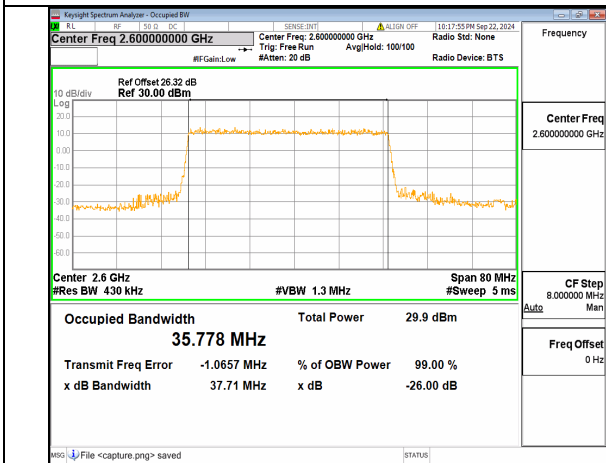

n38 40M CP-OFDM QPSK Outer\_Full Mid

n38 40M DFT-s-OFDM BPSK Outer\_Full High

n38 40M DFT-s-OFDM QPSK Outer\_Full High

n38 40M DFT-s-OFDM 16QAM Outer\_Full High

n38 40M DFT-s-OFDM 64QAM Outer\_Full High

n38 40M DFT-s-OFDM 256QAM Outer\_Full High