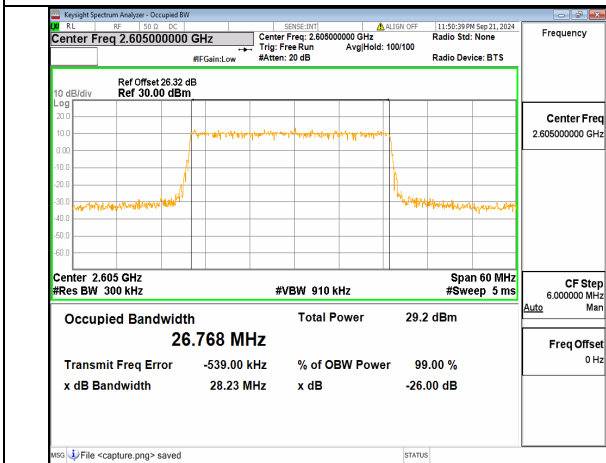

n38 30M DFT-s-OFDM 16QAM Outer_Full High