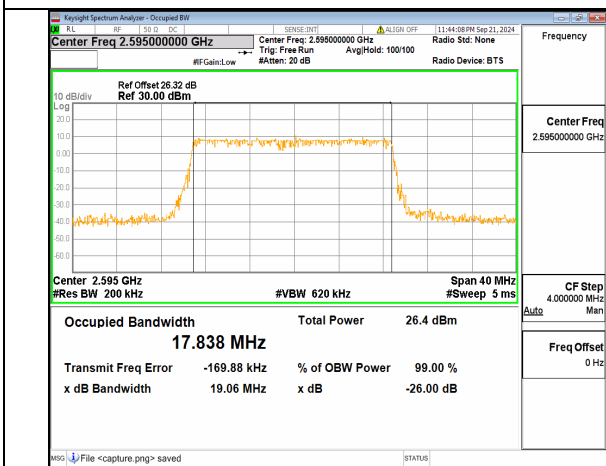

n38 20M CP-OFDM QPSK Outer\_Full Low

n38 20M DFT-s-OFDM BPSK Outer\_Full Mid

n38 20M DFT-s-OFDM QPSK Outer\_Full Mid

n38 20M DFT-s-OFDM 16QAM Outer\_Full Mid

n38 20M DFT-s-OFDM 64QAM Outer\_Full Mid

n38 20M DFT-s-OFDM 256QAM Outer\_Full Mid