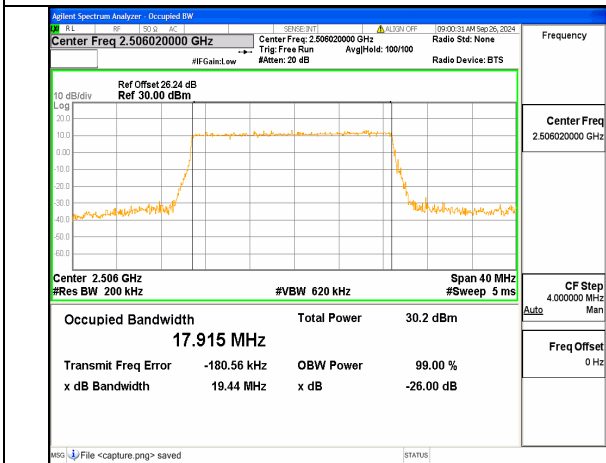

n41 20M DFT-s-OFDM 16QAM Outer_Full Low