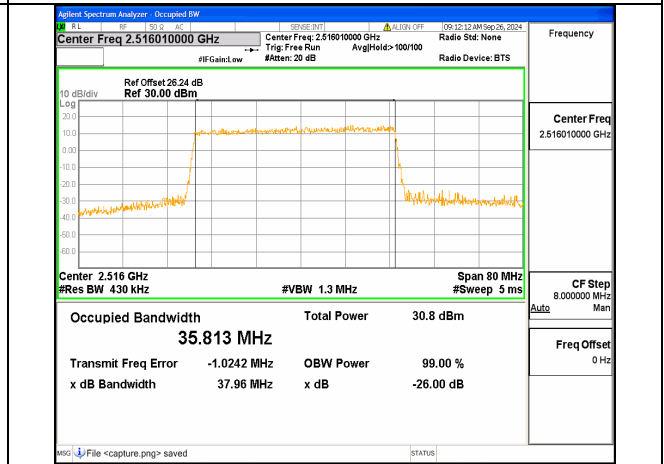

n41 30M CP-OFDM QPSK Outer\_Full High

n41 40M DFT-s-OFDM BPSK Outer\_Full Low

n41 40M DFT-s-OFDM QPSK Outer\_Full Low

n41 40M DFT-s-OFDM 16QAM Outer\_Full Low

n41 40M DFT-s-OFDM 64QAM Outer\_Full Low

n41 40M DFT-s-OFDM 256QAM Outer\_Full Low