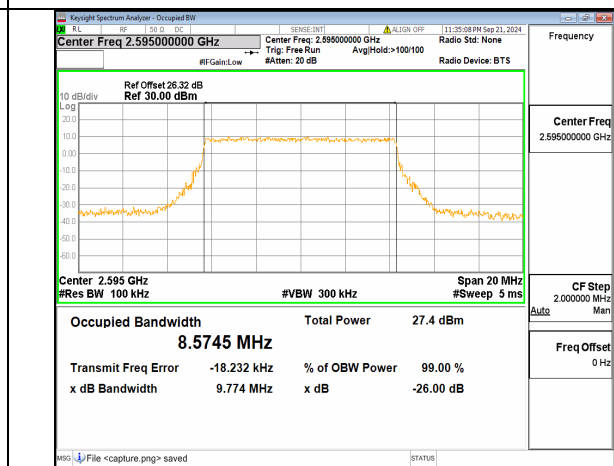

n38 10M DFT-s-OFDM BPSK Outer\_Full Mid

n38 10M DFT-s-OFDM QPSK Outer\_Full Mid

n38 10M DFT-s-OFDM 16QAM Outer\_Full Mid

n38 10M DFT-s-OFDM 64QAM Outer\_Full Mid

n38 10M DFT-s-OFDM 256QAM Outer\_Full Mid

n38 10M CP-OFDM QPSK Outer\_Full Mid