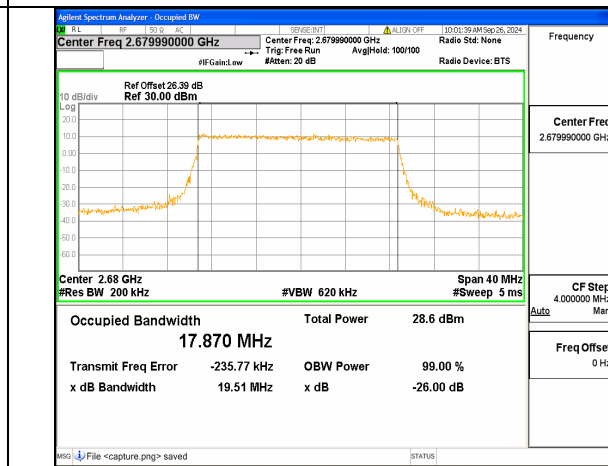

n41 20M CP-OFDM QPSK Outer\_Full Mid

n41 20M DFT-s-OFDM BPSK Outer\_Full High

n41 20M DFT-s-OFDM QPSK Outer\_Full High

n41 20M DFT-s-OFDM 16QAM Outer\_Full High

n41 20M DFT-s-OFDM 64QAM Outer\_Full High

n41 20M DFT-s-OFDM 256QAM Outer\_Full High