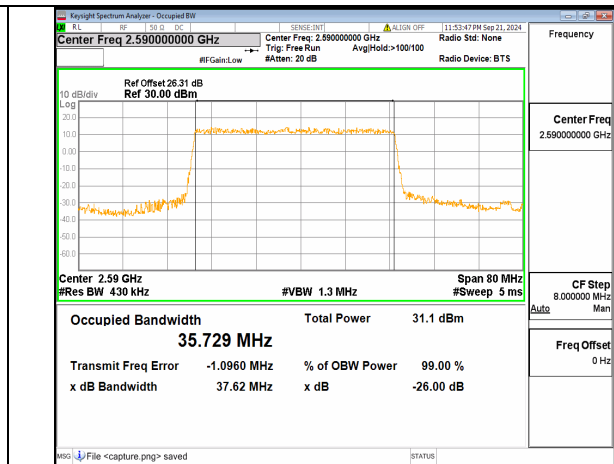

n38 40M DFT-s-OFDM QPSK Outer_Full Low