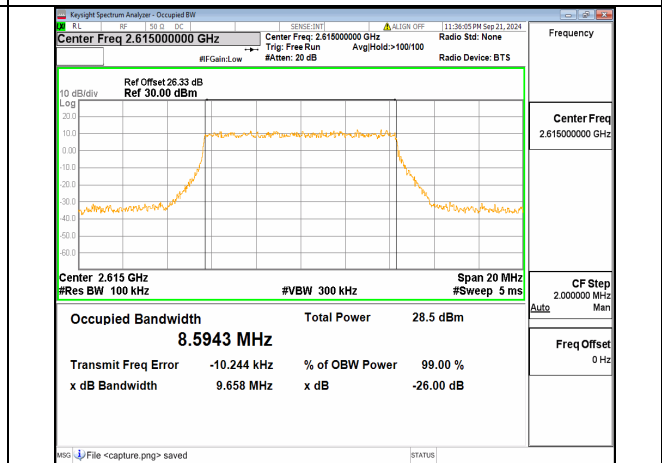

n38 10M DFT-s-OFDM 64QAM Outer_Full High