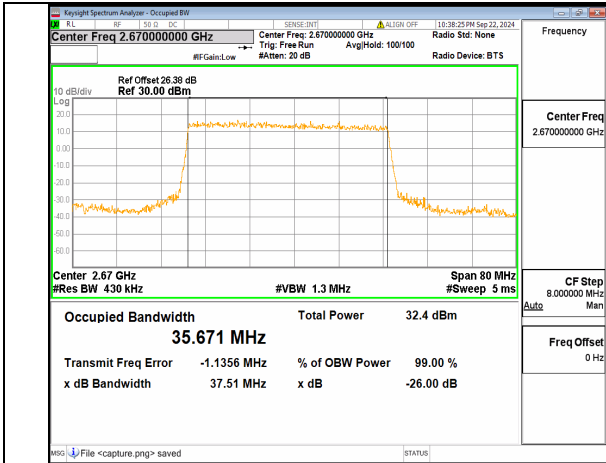

n41 40M DFT-s-OFDM BPSK Outer_Full High