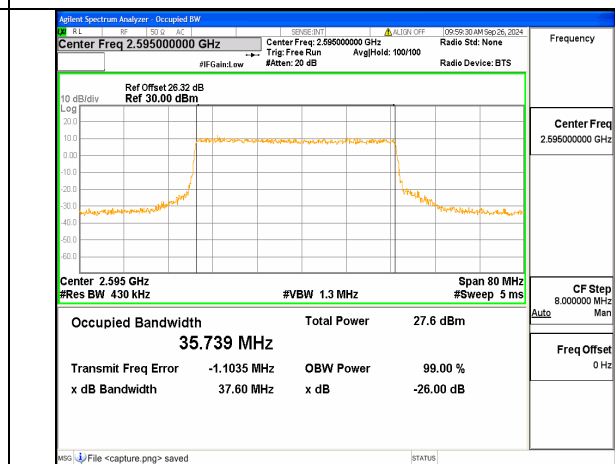

n38 40M CP-OFDM QPSK Outer\_Full Low

n38 40M DFT-s-OFDM BPSK Outer\_Full Mid

n38 40M DFT-s-OFDM QPSK Outer\_Full Mid

n38 40M DFT-s-OFDM 16QAM Outer\_Full Mid

n38 40M DFT-s-OFDM 64QAM Outer\_Full Mid

n38 40M DFT-s-OFDM 256QAM Outer\_Full Mid