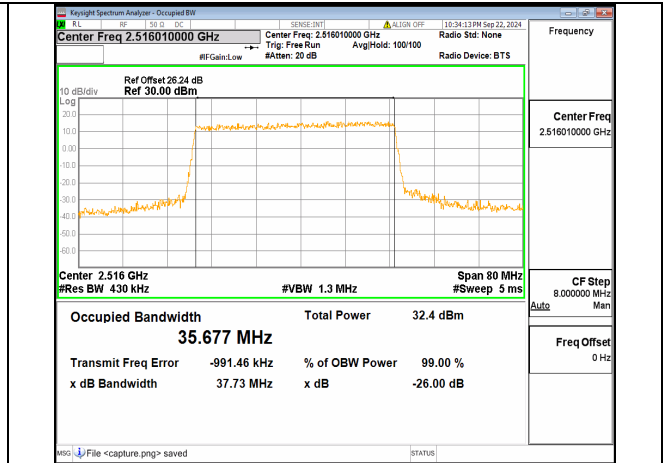

n41 40M DFT-s-OFDM QPSK Outer_Full Low