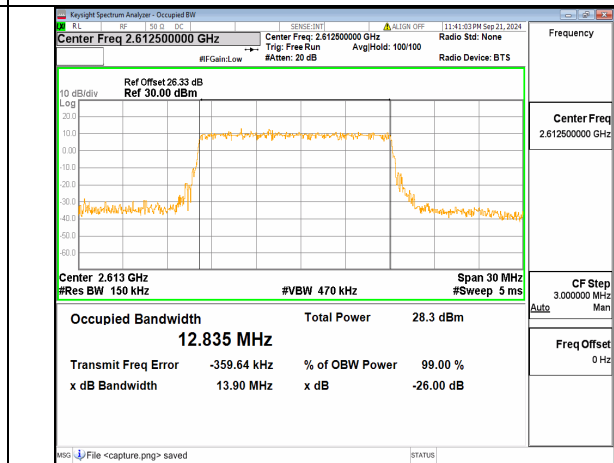

n38 15M CP-OFDM QPSK Outer\_Full Mid

n38 15M DFT-s-OFDM BPSK Outer\_Full High

n38 15M DFT-s-OFDM QPSK Outer\_Full High

n38 15M DFT-s-OFDM 16QAM Outer\_Full High

n38 15M DFT-s-OFDM 64QAM Outer\_Full High

n38 15M DFT-s-OFDM 256QAM Outer\_Full High