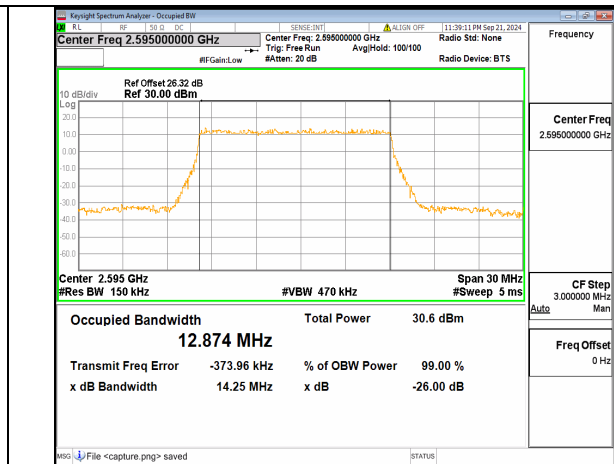

n38 15M DFT-s-OFDM QPSK Outer_Full Mid