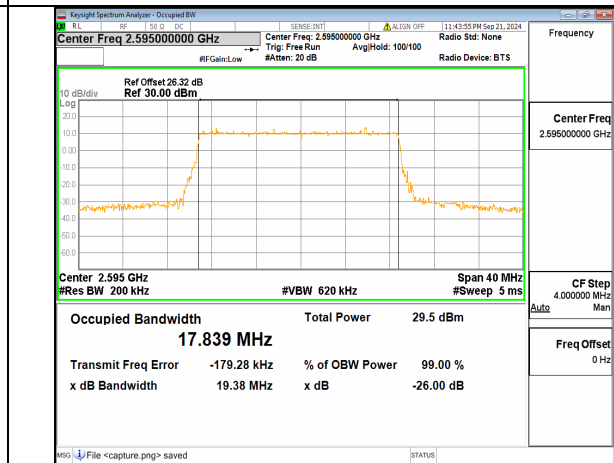

n38 20M CP-OFDM QPSK Outer\_Full Low

n38 20M DFT-s-OFDM BPSK Outer\_Full Mid

n38 20M DFT-s-OFDM QPSK Outer\_Full Mid

n38 20M DFT-s-OFDM 16QAM Outer\_Full Mid

n38 20M DFT-s-OFDM 64QAM Outer\_Full Mid

n38 20M DFT-s-OFDM 256QAM Outer\_Full Mid