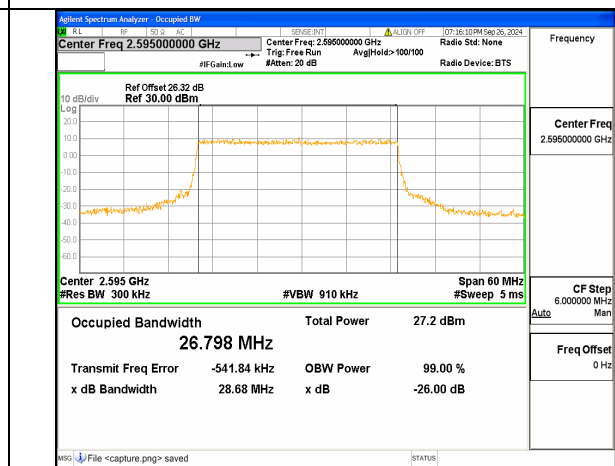

n38 30M CP-OFDM QPSK Outer\_Full Low

n38 30M DFT-s-OFDM BPSK Outer\_Full Mid

n38 30M DFT-s-OFDM QPSK Outer\_Full Mid

n38 30M DFT-s-OFDM 16QAM Outer\_Full Mid

n38 30M DFT-s-OFDM 64QAM Outer\_Full Mid

n38 30M DFT-s-OFDM 256QAM Outer\_Full Mid