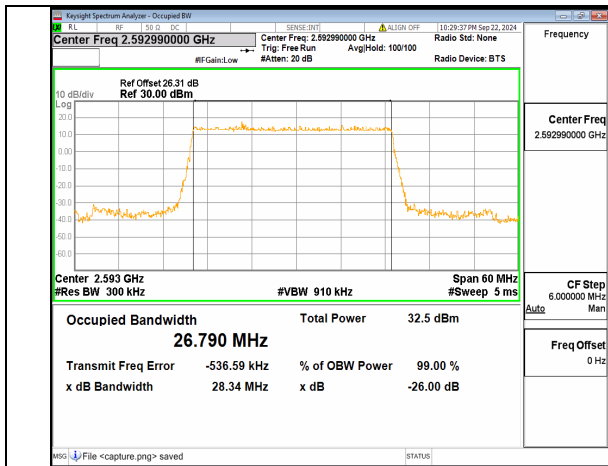

n41 30M DFT-s-OFDM BPSK Outer_Full Mid