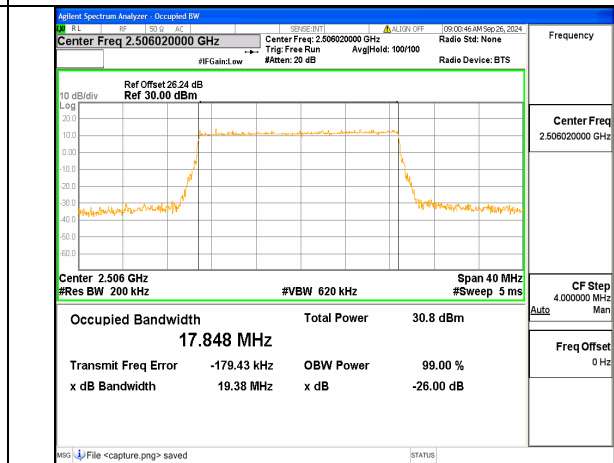

n38 40M CP-OFDM QPSK Outer\_Full High

n41 20M DFT-s-OFDM BPSK Outer\_Full Low

n41 20M DFT-s-OFDM QPSK Outer\_Full Low

n41 20M DFT-s-OFDM 16QAM Outer\_Full Low

n41 20M DFT-s-OFDM 64QAM Outer\_Full Low

n41 20M DFT-s-OFDM 256QAM Outer\_Full Low