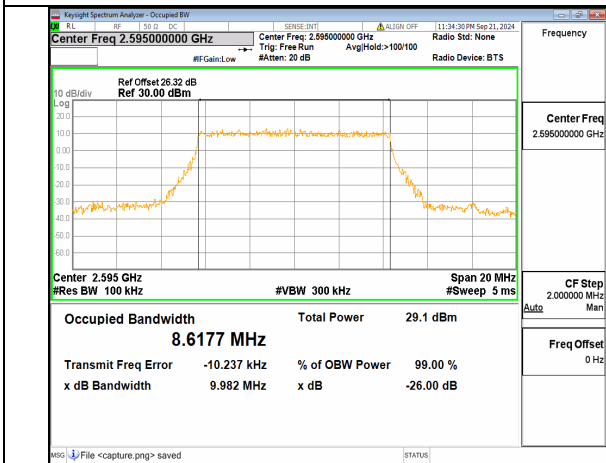

n38 10M DFT-s-OFDM 16QAM Outer_Full Mid