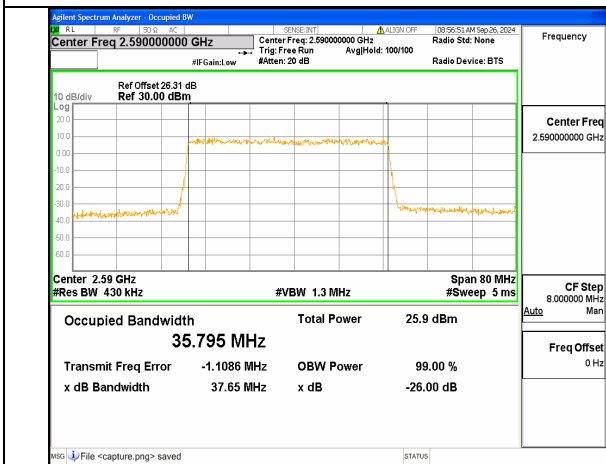

n38 30M CP-OFDM QPSK Outer\_Full High

n38 40M DFT-s-OFDM BPSK Outer\_Full Low

n38 40M DFT-s-OFDM QPSK Outer\_Full Low

n38 40M DFT-s-OFDM 16QAM Outer\_Full Low

n38 40M DFT-s-OFDM 64QAM Outer\_Full Low

n38 40M DFT-s-OFDM 256QAM Outer\_Full Low