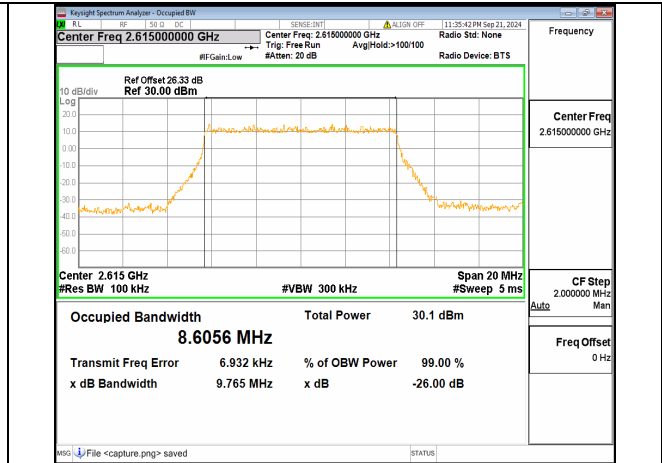

n38 10M DFT-s-OFDM QPSK Outer_Full High