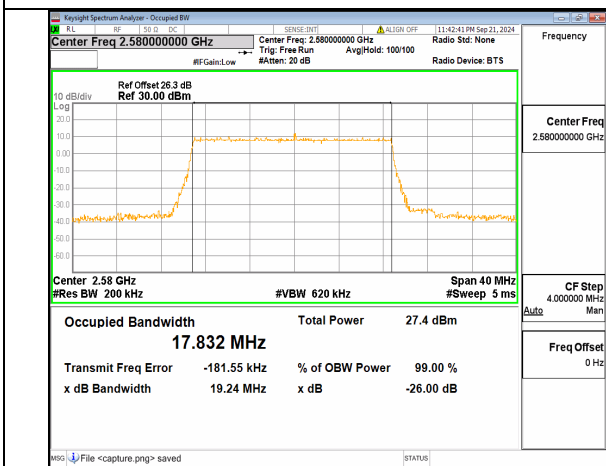

n38 15M CP-OFDM QPSK Outer\_Full High

n38 20M DFT-s-OFDM BPSK Outer\_Full Low

n38 20M DFT-s-OFDM QPSK Outer\_Full Low

n38 20M DFT-s-OFDM 16QAM Outer\_Full Low

n38 20M DFT-s-OFDM 64QAM Outer\_Full Low

n38 20M DFT-s-OFDM 256QAM Outer\_Full Low