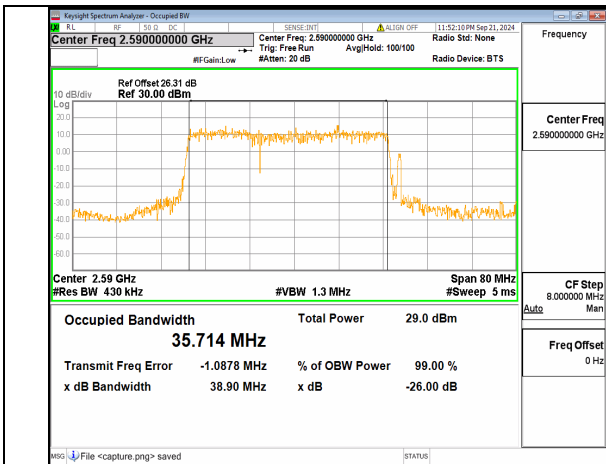

n38 40M DFT-s-OFDM BPSK Outer_Full Low