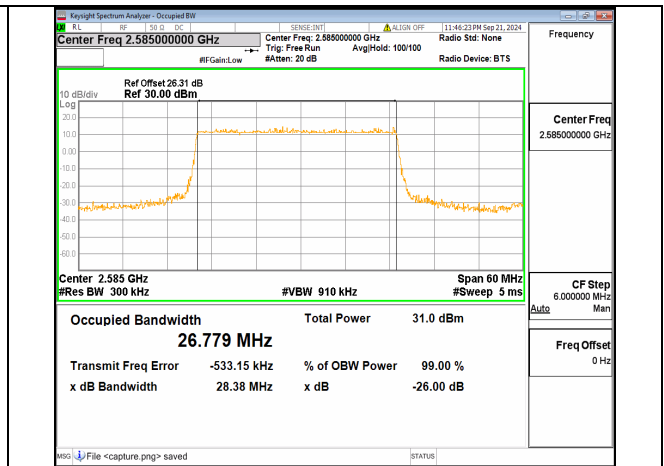

n38 30M DFT-s-OFDM QPSK Outer_Full Low