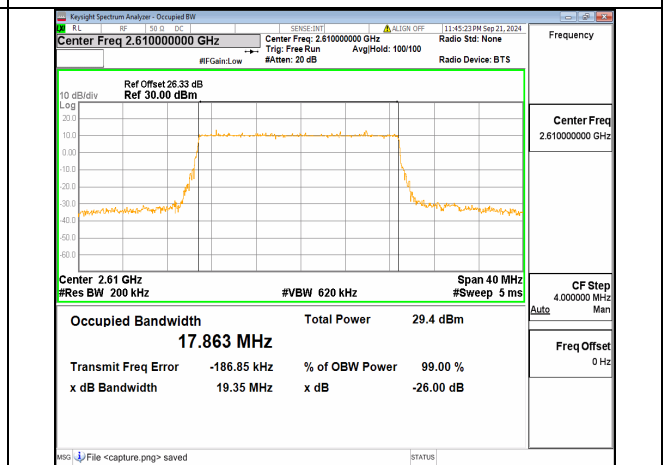

n38 20M CP-OFDM QPSK Outer\_Full Mid

n38 20M DFT-s-OFDM BPSK Outer\_Full High

n38 20M DFT-s-OFDM QPSK Outer\_Full High

n38 20M DFT-s-OFDM 16QAM Outer\_Full High

n38 20M DFT-s-OFDM 64QAM Outer\_Full High

n38 20M DFT-s-OFDM 256QAM Outer\_Full High