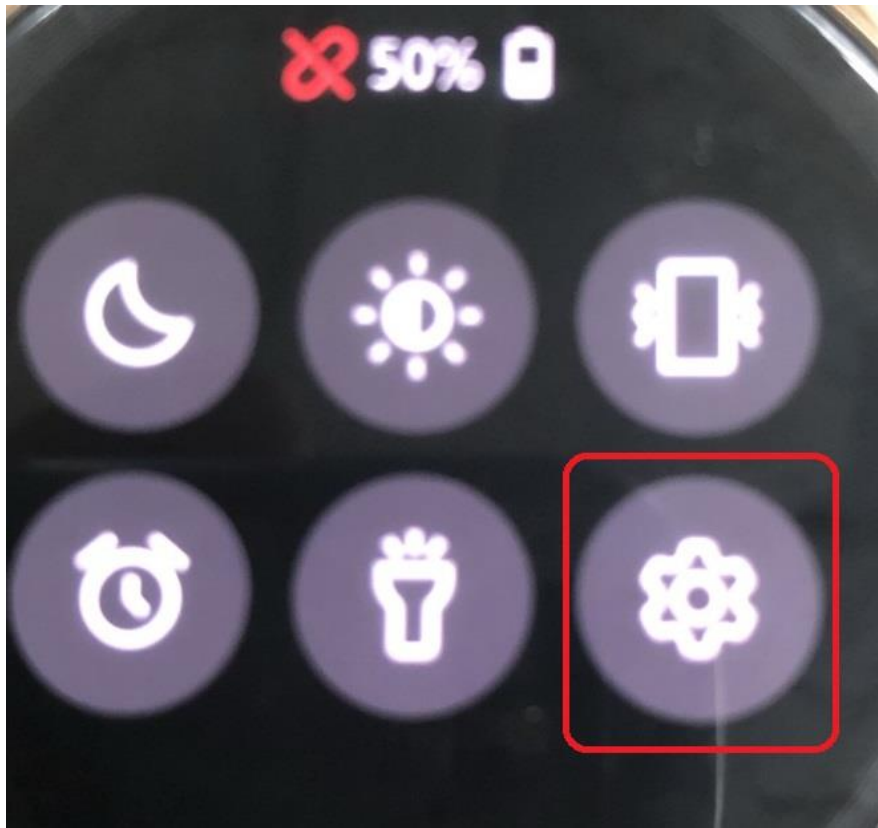

1.Go toSettings-click to enter

2.Enter about & Regulations info

3 as shown in the figure  
W301GB:

W501GB: