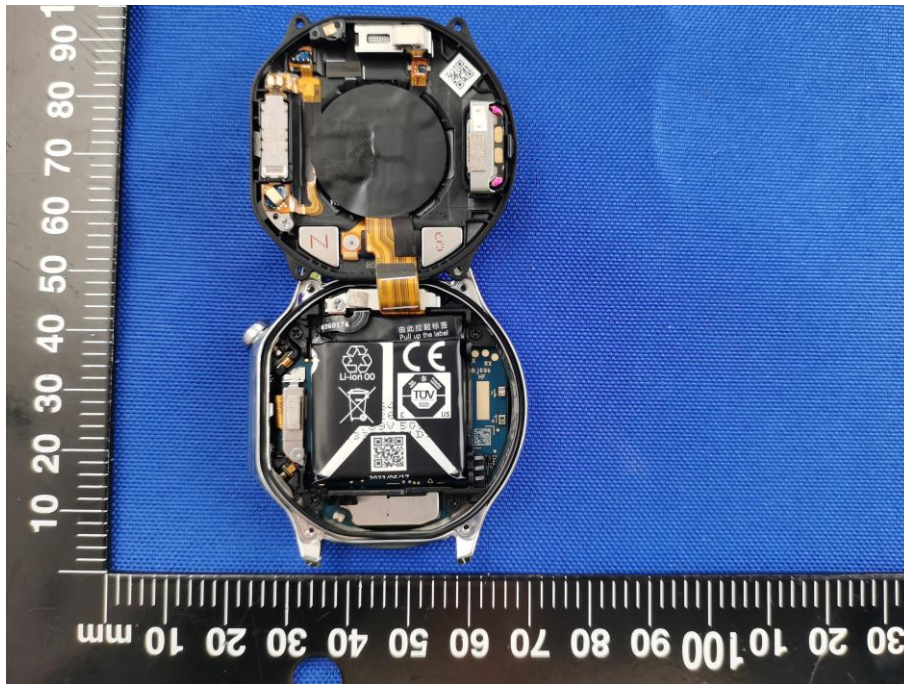

EUT INTERNAL PHOTOS

EUT UNCOVER VIEW 1

EUT UNCOVER VIEW 2

EUT UNCOVER VIEW 3

EUT UNCOVER VIEW 4

MAIN BOARD TOP VIEW (WITH SHIELDING)

MAIN BOARD TOP VIEW (WITHOUT SHIELDING)

MAIN BOARD REAR VIEW (WITH SHIELDING)

MAIN BOARD REAR VIEW (WITHOUT SHIELDING)

BATTERY (FRONT)

BATTERY (REAR)

--BLANK BELOW--