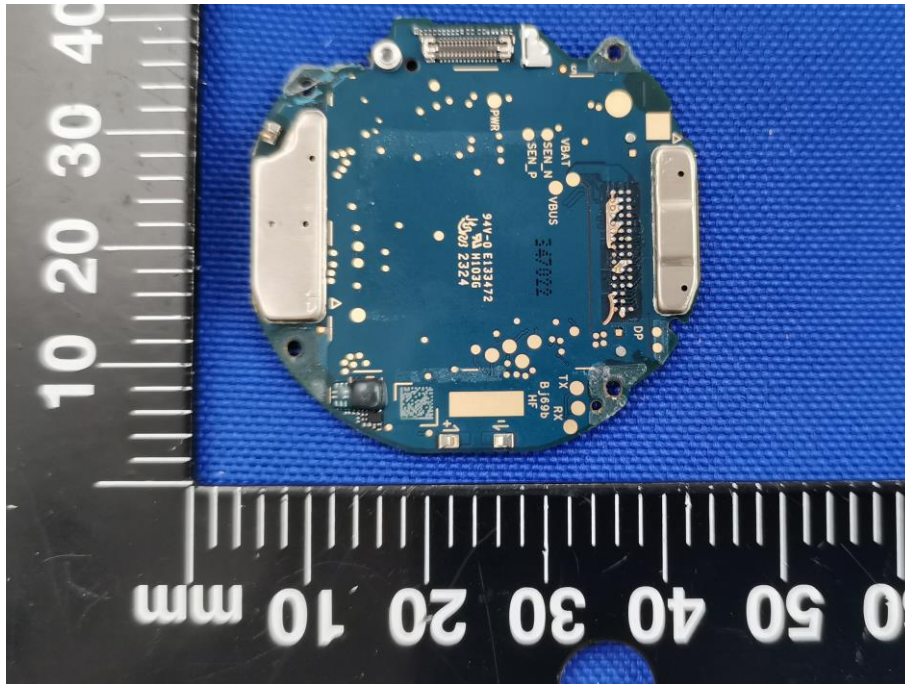

EUT INTERNAL PHOTOS

EUT UNCOVER VIEW 1

EUT UNCOVER VIEW 2

EUT UNCOVER VIEW 3

EUT UNCOVER VIEW 4

MAIN BOARD TOP VIEW (WITH SHIELDING)

MAIN BOARD TOP VIEW (WITHOUT SHIELDING)

MAIN BOARD REAR VIEW (WITH SHIELDING)

MAIN BOARD REAR VIEW (WITHOUT SHIELDING)

BATTERY (FRONT)

BATTERY (REAR)

--BLANK BELOW--