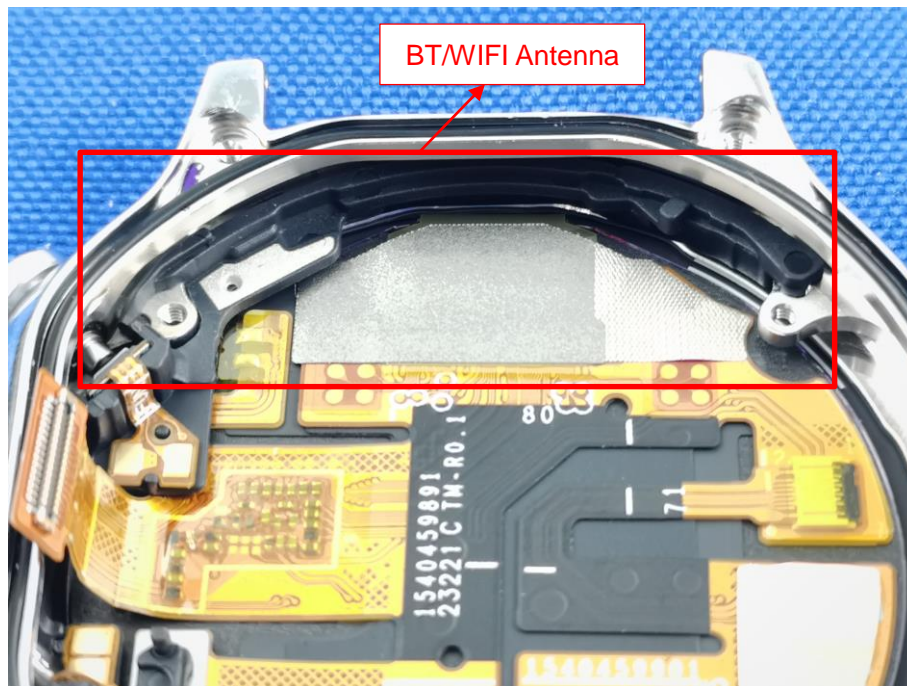

EUT INTERNAL PHOTOS

EUT UNCOVER VIEW 1

EUT UNCOVER VIEW 2

EUT UNCOVER VIEW 3

EUT UNCOVER VIEW 4

MAIN BOARD TOP VIEW (WITH SHIELDING)

MAIN BOARD TOP VIEW (WITHOUT SHIELDING)

MAIN BOARD REAR VIEW (WITH SHIELDING)

MAIN BOARD REAR VIEW (WITHOUT SHIELDING)

BATTERY (FRONT)

BATTERY (REAR)

--BLANK BELOW--