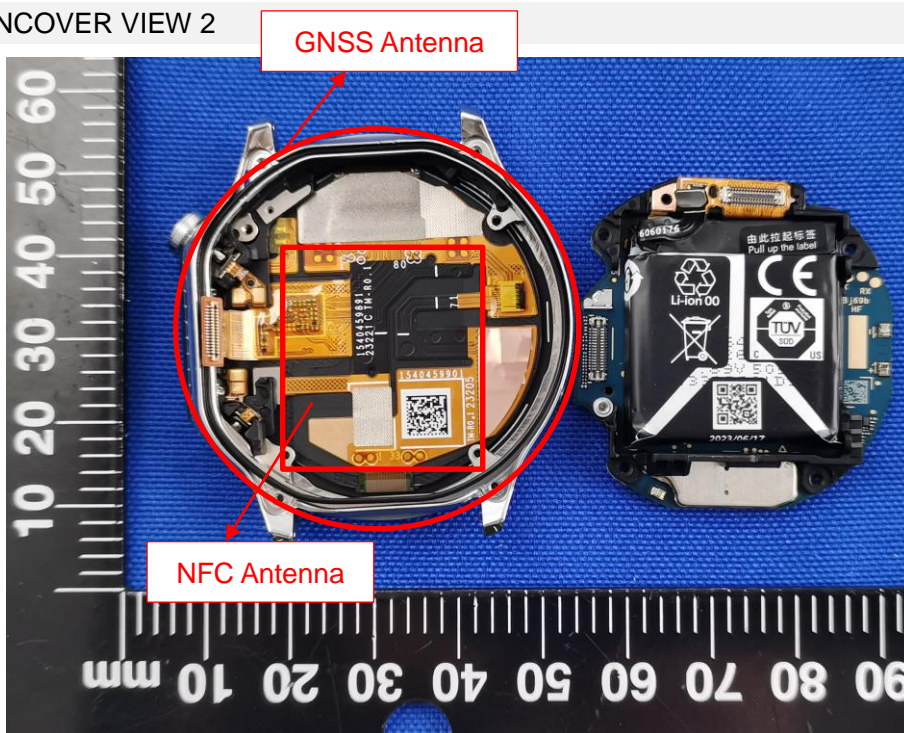

EUT INTERNAL PHOTOS

EUT UNCOVER VIEW 1

EUT UNCOVER VIEW 2

EUT UNCOVER VIEW 3

EUT UNCOVER VIEW 4

MAIN BOARD TOP VIEW (WITH SHIELDING)

MAIN BOARD TOP VIEW (WITHOUT SHIELDING)

MAIN BOARD REAR VIEW (WITH SHIELDING)

MAIN BOARD REAR VIEW (WITHOUT SHIELDING)

BATTERY (FRONT)

BATTERY (REAR)

--BLANK BELOW--