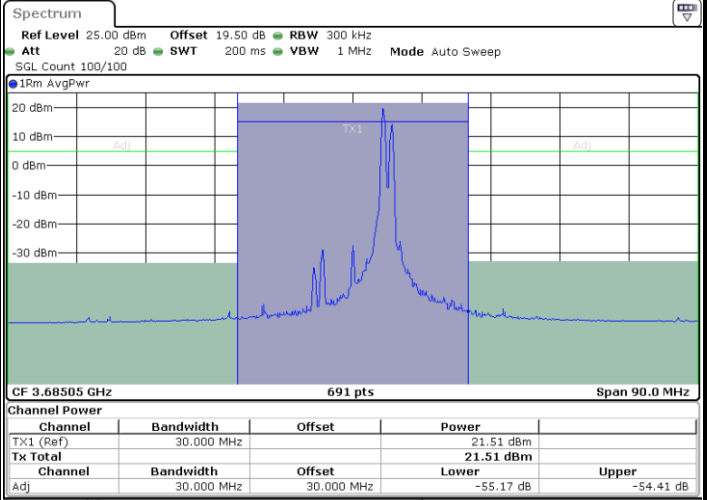

Middle Channel / Full RB

N/A

Date: 9 AUG 2024 01:44:50

LTE Band 48C / 20MHz+10MHz

64QAM

Highest Channel / 1RB0 and 1RB49

Highest Channel / 1RB99 and 1RB0

Date: 9 AUG 2024 02:15:17

Date: 9 AUG 2024 02:19:22

Highest Channel / Full RB

N/A

Date: 9 AUG 2024 02:14:28

LTE Band 48C / 20MHz+15MHz

64QAM

Lowest Channel / 1RB0 and 1RB74

Lowest Channel / 1RB99 and 1RB0