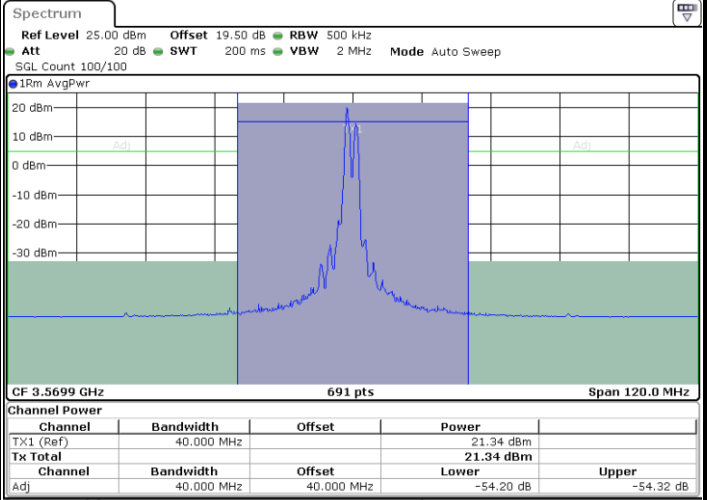

Date: 9 AUG 2024 03:31:23