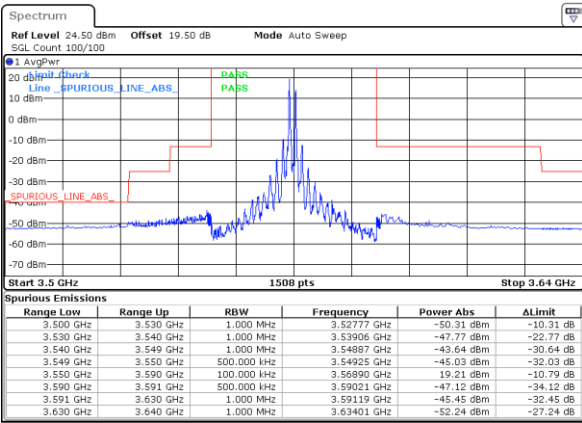

Lowest Band Edge / 1RB99 and 1RB0

N/A

Date: 9 AUG 2024 03:19:34