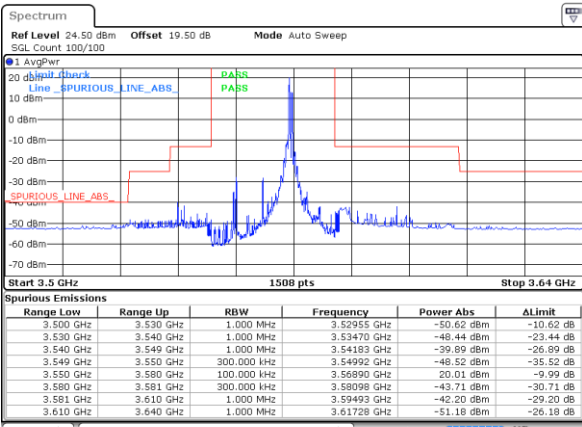

Date: 20 AUG 2024 15:08:20

LTE Band 48C/ 20MHz+5MHz

QPSK

Lowest Band Edge / 1RB0 and 1RB24

Middle Band Edge / 1RB0 and 1RB24

Date: 20 AUG 2024 15:29:07

Date: 9 AUG 2024 04:35:57

Lowest Band Edge / 1RB99 and 1RB0

Middle Band Edge / 1RB99 and 1RB0

Date: 9 AUG 2024 00:11:14

Date: 9 AUG 2024 04:38:46

Lowest Band Edge / Full RB

Middle Band Edge / Full RB

Date: 9 AUG 2024 00:14:33

Date: 9 AUG 2024 04:35:24

LTE Band 48C / 20MHz+5MHz