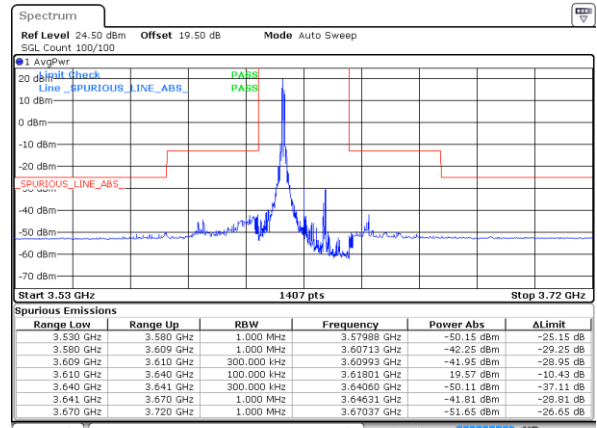

Middle Band Edge / 1RB24 and 1RB0

Date: 9 AUG 2024 04:32:01