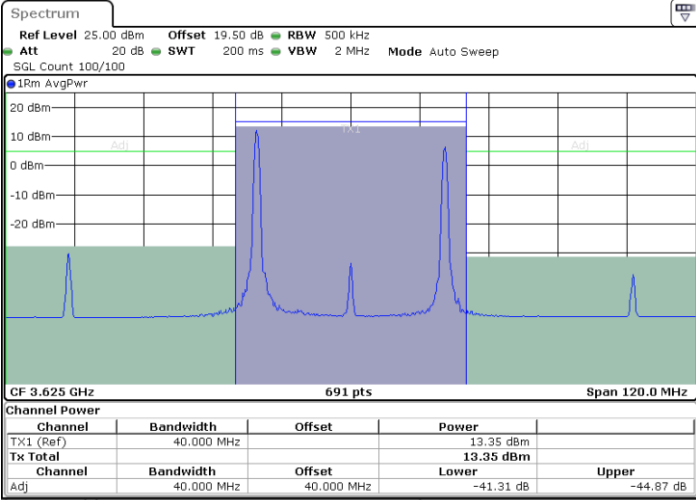

Date: 9 AUG 2024 02:48:37

Lowest Channel / Full RB

N/A

Date: 9 AUG 2024 02:43:42

LTE Band 48C / 15MHz+20MHz

64QAM

Middle Channel / 1RB0 and 1RB9

Middle Channel / 1RB74 and 1RB0