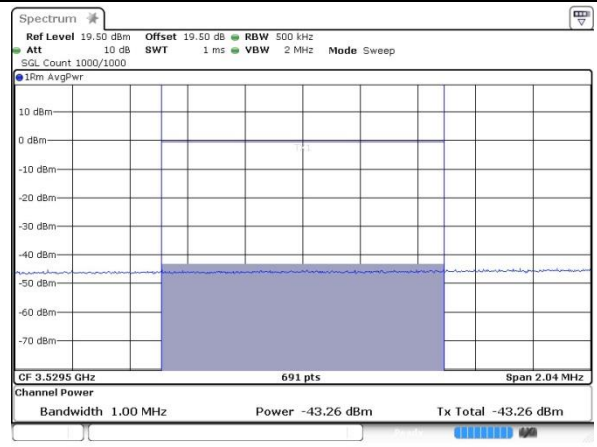

Date: 12 AUG 2024 22:58:45

Highest Band Edge / Full RB

Date: 20 AUG 2024 15:37:06

Middle Band Edge / Full RB

Date: 12 AUG 2024 22:59:39

LTE Band 48C / 20MHz+15MHz

QPSK

Lowest Band Edge / 1RB0 and 1RB74

N/A

Date: 20 AUG 2024 15:40:58

Lowest Band Edge / 1RB99 and 1RB0

N/A

Date: 9 AUG 2024 03:19:34

Lowest Band Edge / Full RB

Lowest Band Edge / Full RB-CP

Date: 26 AUG 2024 19:37:57

Date: 26 AUG 2024 19:40:09

LTE Band 48C / 20MHz+15MHz

QPSK

Highest Band Edge / 1RB0 and 1RB74

Date: 20 AUG 2024 16:14:34

Middle Band Edge / 1RB0 and 1RB74

Date: 12 AUG 2024 23:35:11

Highest Band Edge / 1RB99 and 1RB0