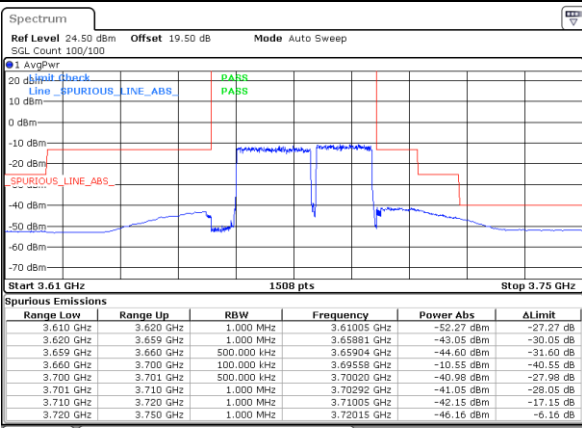

Date: 26 AUG 2024 19:40:09

LTE Band 48C / 20MHz+15MHz

QPSK

Highest Band Edge / 1RB0 and 1RB74

Date: 20 AUG 2024 16:14:34

Middle Band Edge / 1RB0 and 1RB74

Date: 12 AUG 2024 23:35:11

Highest Band Edge / 1RB99 and 1RB0

Date: 9 AUG 2024 03:39:12

Middle Band Edge / 1RB99 and 1RB0

Date: 12 AUG 2024 23:39:40

Highest Band Edge / Full RB

Date: 20 AUG 2024 15:44:06

Middle Band Edge / Full RB

Date: 12 AUG 2024 23:40:34

LTE Band 48C / 20MHz+20MHz