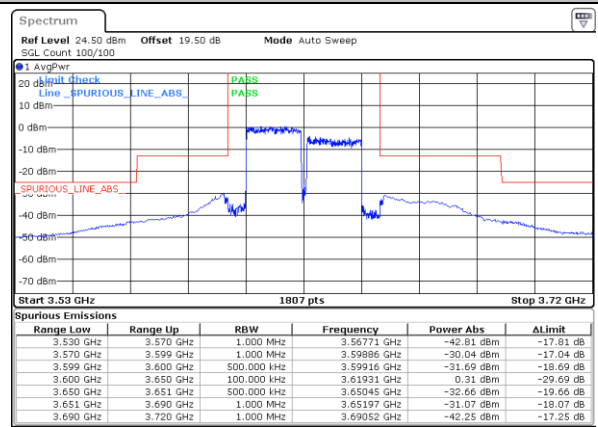

Date: 26 AUG 2024 19:40:09

LTE Band 48C / 20MHz+15MHz

QPSK

Highest Band Edge / 1RB0 and 1RB74

Date: 20 AUG 2024 16:14:34

Middle Band Edge / 1RB0 and 1RB74

Date: 12 AUG 2024 23:35:11

Highest Band Edge / 1RB99 and 1RB0

Date: 9 AUG 2024 03:39:12

Middle Band Edge / 1RB99 and 1RB0

Date: 12 AUG 2024 23:39:40

Highest Band Edge / Full RB

Date: 20 AUG 2024 15:44:06

Middle Band Edge / Full RB

Date: 12 AUG 2024 23:40:34

LTE Band 48C / 20MHz+20MHz

QPSK

Lowest Band Edge / 1RB0 and 1RB99

Middle Band Edge / 1RB0 and 1RB99

Date: 20 AUG 2024 14:24:41

Date: 13 AUG 2024 00:56:29

Lowest Band Edge / 1RB99 and 1RB0

Middle Band Edge / 1RB99 and 1RB0

Date: 9 AUG 2024 04:01:50

Date: 13 AUG 2024 01:00:49

Lowest Band Edge / Full RB

Middle Band Edge / Full RB

Date: 20 AUG 2024 15:47:18

Date: 13 AUG 2024 01:01:41