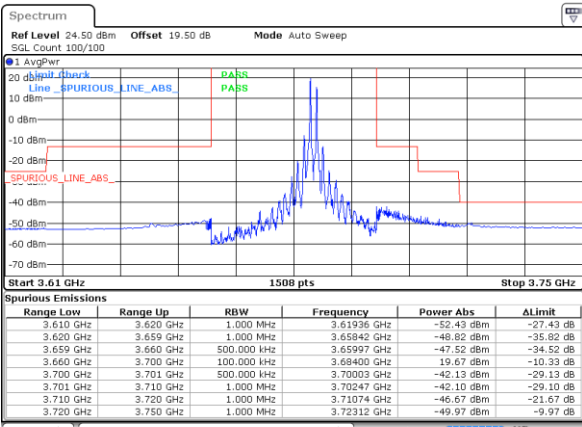

Date: 12 AUG 2024 22:58:45

Highest Band Edge / Full RB

Date: 20 AUG 2024 15:37:06

Middle Band Edge / Full RB

Date: 12 AUG 2024 22:59:39

LTE Band 48C / 20MHz+15MHz

QPSK

Lowest Band Edge / 1RB0 and 1RB74

N/A

Date: 20 AUG 2024 15:40:58

Lowest Band Edge / 1RB99 and 1RB0

N/A

Date: 9 AUG 2024 03:19:34

Lowest Band Edge / Full RB

Lowest Band Edge / Full RB-CP

Date: 26 AUG 2024 19:37:57

Date: 26 AUG 2024 19:40:09

LTE Band 48C / 20MHz+15MHz

QPSK

Highest Band Edge / 1RB0 and 1RB74

Date: 20 AUG 2024 16:14:34

Middle Band Edge / 1RB0 and 1RB74

Date: 12 AUG 2024 23:35:11

Highest Band Edge / 1RB99 and 1RB0

Date: 9 AUG 2024 03:39:12

Middle Band Edge / 1RB99 and 1RB0

Date: 12 AUG 2024 23:39:40

Highest Band Edge / Full RB

Date: 20 AUG 2024 15:44:06

Middle Band Edge / Full RB

Date: 12 AUG 2024 23:40:34

LTE Band 48C / 20MHz+20MHz