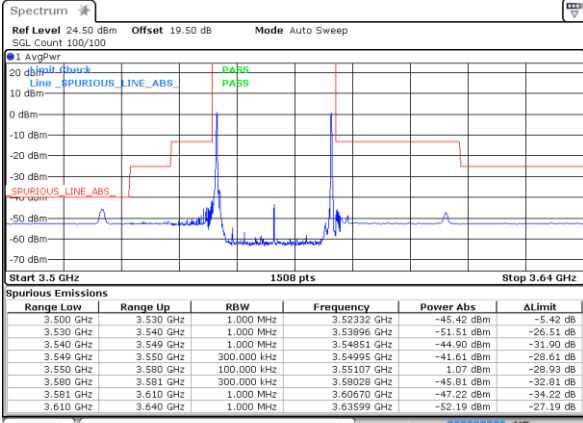

QPSK

Highest Band Edge / 1RB0 and 1RB24

N/A

Date: 20 AUG 2024 15:16:22

Highest Band Edge / 1RB99 and 1RB0

N/A

Date: 9 AUG 2024 00:35:02

Highest Band Edge / Full RB

N/A

Date: 20 AUG 2024 15:30:20

LTE Band 48C / 20MHz+10MHz

QPSK

Lowest Band Edge / 1RB0 and 1RB49

N/A

Date: 20 AUG 2024 15:31:43

Lowest Band Edge / 1RB99 and 1RB0

N/A

Date: 9 AUG 2024 01:51:22

Lowest Band Edge / Full RB

Lowest Band Edge / Full RB-CP

Date: 26 AUG 2024 19:21:44

Date: 26 AUG 2024 19:28:33

LTE Band 48C / 20MHz+10MHz

QPSK