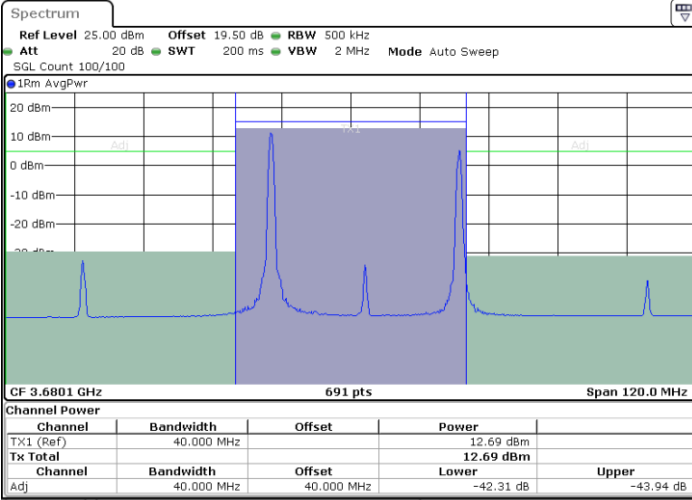

Date: 9 AUG 2024 02:28:26

Date: 9 AUG 2024 02:32:33

Middle Channel / Full RB

N/A

Date: 9 AUG 2024 02:27:36

LTE Band 48C / 15MHz+20MHz

64QAM

Highest Channel / 1RB0 and 1RB99

Highest Channel / 1RB74 and 1RB0

Date: 9 AUG 2024 03:00:43

Date: 9 AUG 2024 03:04:48

Highest Channel / Full RB

N/A

Date: 9 AUG 2024 02:59:52

LTE Band 48C / 20MHz+5MHz

64QAM