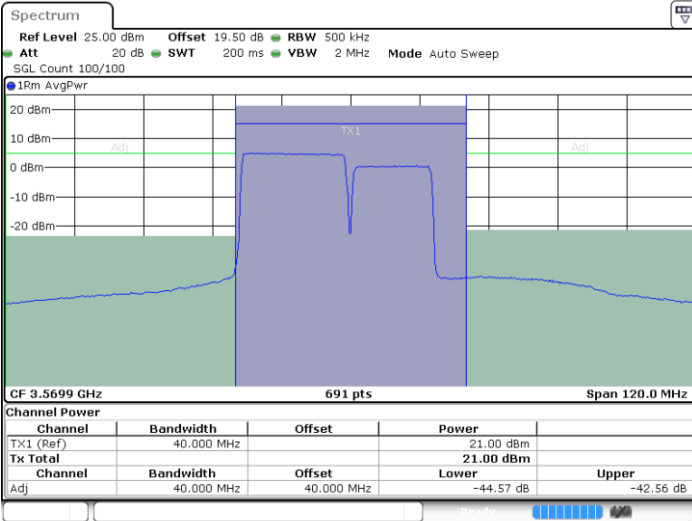

Date: 9 AUG 2024 02:19:22

Highest Channel / Full RB

N/A

Date: 9 AUG 2024 02:14:28

LTE Band 48C / 20MHz+15MHz

64QAM

Lowest Channel / 1RB0 and 1RB74

Lowest Channel / 1RB99 and 1RB0

Date: 9 AUG 2024 03:27:18

Date: 9 AUG 2024 03:31:23

Lowest Channel / Full RB

N/A

Date: 9 AUG 2024 03:26:27

LTE Band 48C / 20MHz+15MHz

64QAM

Middle Channel / 1RB0 and 1RB74