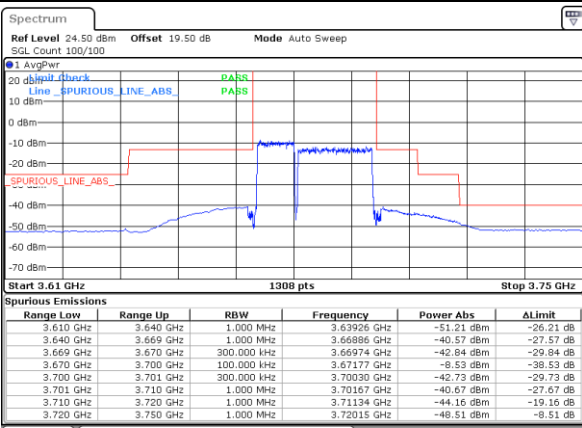

Date: 26 AUG 2024 19:09:16

Date: 26 AUG 2024 19:11:19

LTE Band 48C / 10MHz+20MHz

QPSK

Highest Band Edge / 1RB0 and 1RB99

Date: 20 AUG 2024 14:59:10

Middle Band Edge / 1RB0 and 1RB99

Date: 9 AUG 2024 04:42:10

Highest Band Edge / 1RB49 and 1RB0

Date: 9 AUG 2024 01:27:13

Middle Band Edge / 1RB49 and 1RB0

Date: 9 AUG 2024 04:39:22

Highest Band Edge / Full RB

Date: 20 AUG 2024 15:05:19

Middle Band Edge / Full RB

Date: 9 AUG 2024 04:42:43

LTE Band 48C / 15MHz+20MHz

QPSK

Lowest Band Edge / 1RB0 and 1RB99

Date: 20 AUG 2024 16:09:30

Middle Band Edge / 1RB0 and 1RB99

Date: 12, AUG, 2024 21:13:14

Lowest Band Edge / 1RB74 and 1RB0

Date: 9 AUG 2024 02:36:49