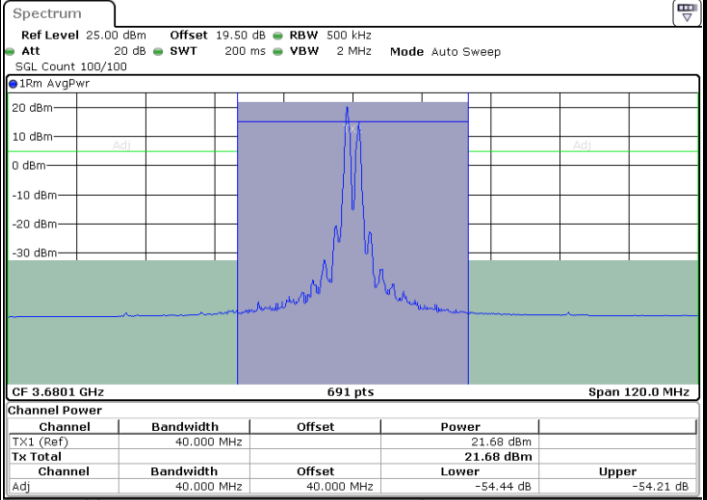

Date: 9 AUG 2024 03:55:35

LTE Band 48C / 20MHz+20MHz

64QAM

Highest Channel / 1RB0 and 1RB99

Highest Channel / 1RB99 and 1RB0

Date: 9 AUG 2024 04:24:44

Date: 9 AUG 2024 04:28:39

Highest Channel / Full RB