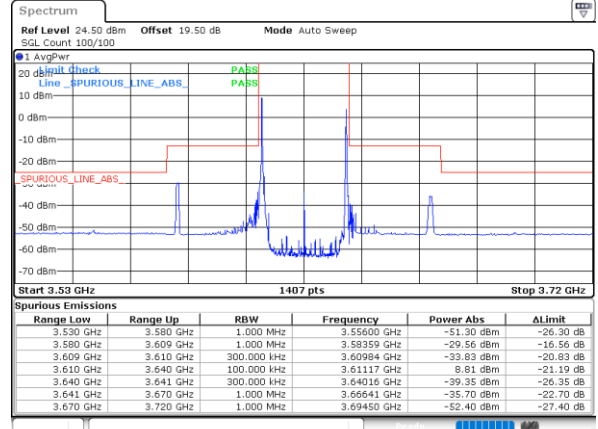

Middle Band Edge / 1RB0 and 1RB49

Date: 12 AUG 2024 22:54:16