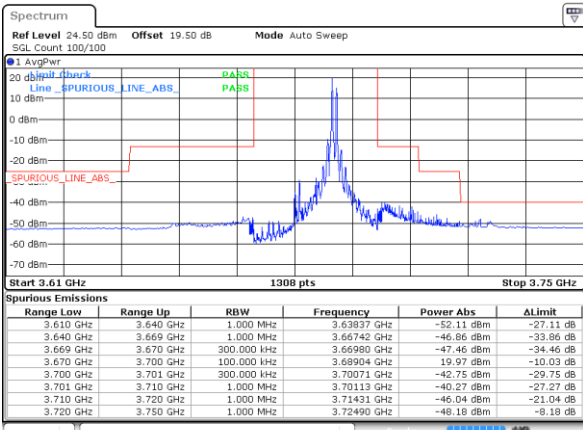

N/A

Date: 20 AUG 2024 15:30:20

LTE Band 48C / 20MHz+10MHz

QPSK

Lowest Band Edge / 1RB0 and 1RB49

N/A

Date: 20 AUG 2024 15:31:43

Lowest Band Edge / 1RB99 and 1RB0

N/A

Date: 9 AUG 2024 01:51:22

Lowest Band Edge / Full RB

Lowest Band Edge / Full RB-CP

Date: 26 AUG 2024 19:21:44

Date: 26 AUG 2024 19:28:33

LTE Band 48C / 20MHz+10MHz

QPSK

Highest Band Edge / 1RB0 and 1RB49

Date: 20 AUG 2024 15:36:22

Middle Band Edge / 1RB0 and 1RB49

Date: 12 AUG 2024 22:54:16

Highest Band Edge / 1RB99 and 1RB0

Date: 9 AUG 2024 02:10:56

Middle Band Edge / 1RB99 and 1RB0

Date: 12 AUG 2024 22:58:45

Highest Band Edge / Full RB

Date: 20 AUG 2024 15:37:06

Middle Band Edge / Full RB

Date: 12 AUG 2024 22:59:39

LTE Band 48C / 20MHz+15MHz

QPSK

Lowest Band Edge / 1RB0 and 1RB74