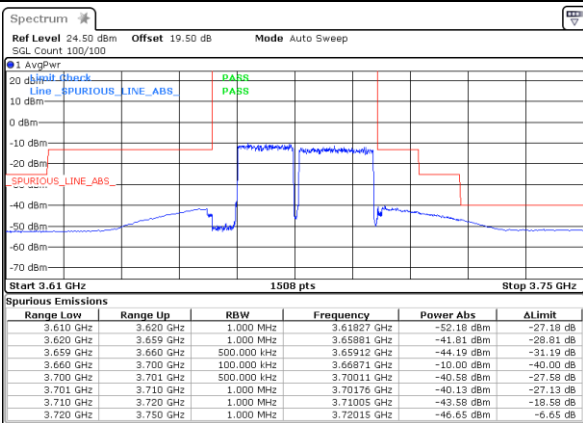

Middle Band Edge / 1RB74 and 1RB0

Date: 12, AUG, 2024 21:08:45

Lowest Band Edge / Full RB

Date: 20 AUG 2024 16:11:10

Middle Band Edge / Full RB

Date: 12, AUG, 2024 21:14:08

LTE Band 48C / 15MHz+20MHz

QPSK

Highest Band Edge / 1RB0 and 1RB99

N/A

Date: 20 AUG 2024 16:49:39

Highest Band Edge / 1RB74 and 1RB0

N/A

Date: 9 AUG 2024 02:56:20

Highest Band Edge / Full RB

N/A

Date: 20 AUG 2024 15:08:20

LTE Band 48C/ 20MHz+5MHz

QPSK

Lowest Band Edge / 1RB0 and 1RB24

Middle Band Edge / 1RB0 and 1RB24

Date: 20 AUG 2024 15:29:07

Date: 9 AUG 2024 04:35:57

Lowest Band Edge / 1RB99 and 1RB0

Middle Band Edge / 1RB99 and 1RB0

Date: 9 AUG 2024 00:11:14

Date: 9 AUG 2024 04:38:46

Lowest Band Edge / Full RB

Middle Band Edge / Full RB

Date: 9 AUG 2024 00:14:33

Date: 9 AUG 2024 04:35:24

LTE Band 48C / 20MHz+5MHz