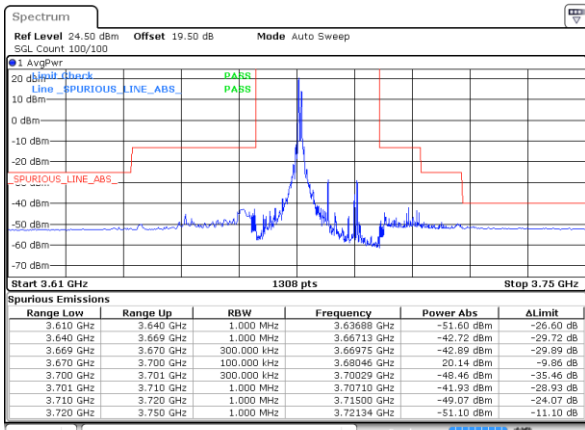

#### Lowest Band Edge / Full RB

Date: 12 AUG 2024 19:49:08

#### Middle Band Edge / Full RB

Date: 9 AUG 2024 04:32:34

LTE Band 48C / 5MHz+20MHz

QPSK

Highest Band Edge / 1RB0 and 1RB9

N/A

Date: 20 AUG 2024 14:51:17

Highest Band Edge / 1RB24 and 1RB0

N/A

Date: 8 AUG 2024 23:45:22

Highest Band Edge / Full RB

Highest Band Edge / Full RB-CP

Date: 26 AUG 2024 19:51:00

Date: 26 AUG 2024 19:53:04

LTE Band 48C / 10MHz+20MHz

QPSK