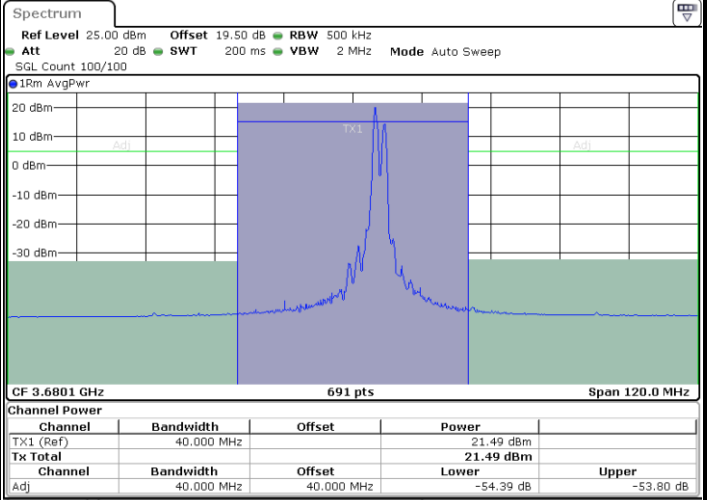

Middle Channel / 1RB99 and 1RB0

Date: 9 AUG.2024 03:13:52

Date: 9 AUG.2024 03:17:58

Middle Channel / Full RB

N/A

Date: 9 AUG.2024 03:13:02

LTE Band 48C / 20MHz+15MHz

64QAM

Highest Channel / 1RB0 and 1RB74

Highest Channel / 1RB99 and 1RB0

Date: 9 AUG.2024 03:43:33

Date: 9 AUG.2024 03:47:39

Highest Channel / Full RB

N/A

Date: 9 AUG.2024 03:42:43

LTE Band 48C / 20MHz+20MHz