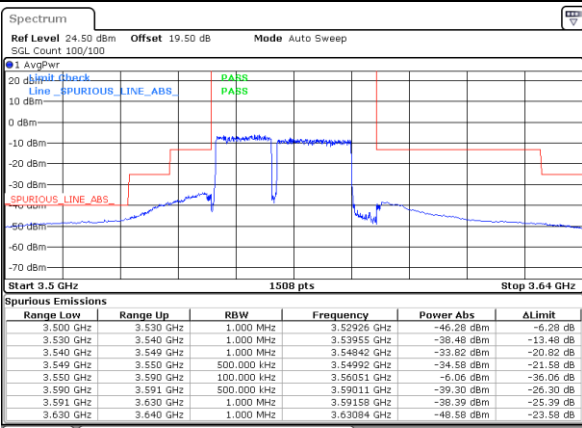

LTE Band 48C / 15MHz+20MHz

QPSK

Lowest Band Edge / 1RB0 and 1RB99

Date: 20 AUG 2024 16:09:30

Middle Band Edge / 1RB0 and 1RB99

Date: 12, AUG, 2024 21:13:14

Lowest Band Edge / 1RB74 and 1RB0

Date: 9 AUG 2024 02:36:49

Middle Band Edge / 1RB74 and 1RB0

Date: 12, AUG, 2024 21:08:45

Lowest Band Edge / Full RB

Date: 20 AUG 2024 16:11:10

Middle Band Edge / Full RB

Date: 12, AUG, 2024 21:14:08

LTE Band 48C / 15MHz+20MHz

QPSK