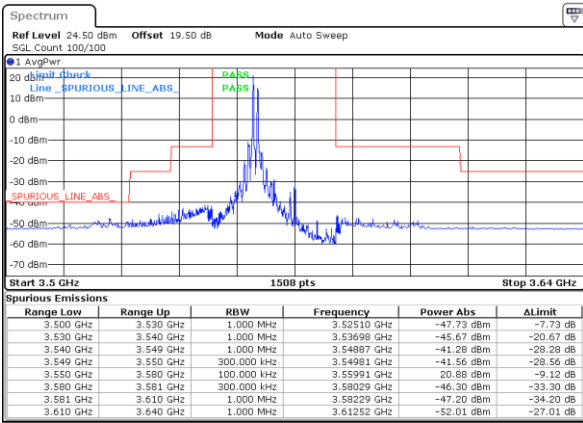

N/A

Date: 8 AUG 2024 23:45:22

Highest Band Edge / Full RB

Highest Band Edge / Full RB-CP

Date: 26 AUG 2024 19:51:00

Date: 26 AUG 2024 19:53:04

LTE Band 48C / 10MHz+20MHz

QPSK

Lowest Band Edge / 1RB0 and 1RB99

N/A

Date: 20 AUG 2024 16:04:54

Lowest Band Edge / 1RB49 and 1RB0

N/A

Date: 9 AUG 2024 01:05:47

Lowest Band Edge / Full RB

Lowest Band Edge / Full RB-CP

Date: 26 AUG 2024 19:09:16

Date: 26 AUG 2024 19:11:19

LTE Band 48C / 10MHz+20MHz

QPSK

Highest Band Edge / 1RB0 and 1RB99

Date: 20 AUG 2024 14:59:10

Middle Band Edge / 1RB0 and 1RB99

Date: 9 AUG 2024 04:42:10