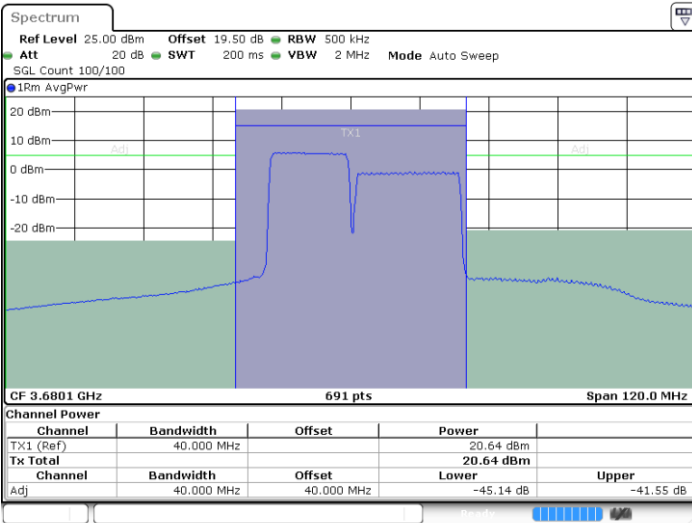

Highest Channel / 1RB74 and 1RB0

Date: 9 AUG 2024 03:00:43

Date: 9 AUG 2024 03:04:48

Highest Channel / Full RB

N/A

Date: 9 AUG 2024 02:59:52

LTE Band 48C / 20MHz+5MHz

64QAM

Lowest Channel / 1RB0 and 1RB24

Lowest Channel / 1RB99 and 1RB0

Date: 9 AUG.2024 00:18:58

Date: 9 AUG.2024 00:23:04

Lowest Channel / Full RB

N/A

Date: 9 AUG.2024 00:18:07

LTE Band 48C / 20MHz+5MHz