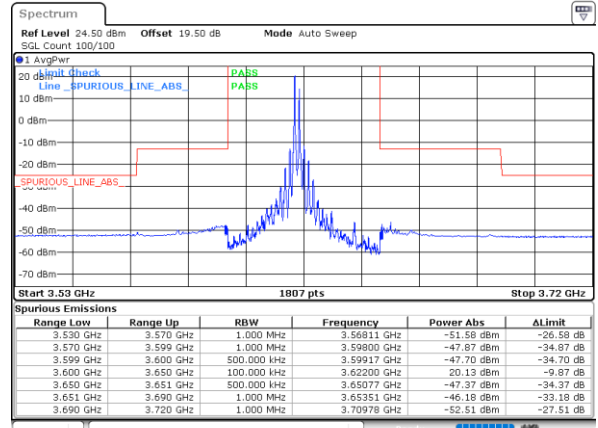

Date: 26 AUG 2024 19:09:16

Date: 26 AUG 2024 19:11:19

LTE Band 48C / 10MHz+20MHz

QPSK

Highest Band Edge / 1RB0 and 1RB99

Date: 20 AUG 2024 14:59:10

Middle Band Edge / 1RB0 and 1RB99

Date: 9 AUG 2024 04:42:10

LTE Band 48C / 15MHz+20MHz

QPSK

Lowest Band Edge / 1RB0 and 1RB99

Date: 20 AUG 2024 16:09:30

Middle Band Edge / 1RB0 and 1RB99

Date: 12, AUG, 2024 21:13:14

Lowest Band Edge / 1RB74 and 1RB0

Date: 9 AUG 2024 02:36:49

Middle Band Edge / 1RB74 and 1RB0

Date: 12, AUG, 2024 21:08:45

Lowest Band Edge / Full RB

Date: 20 AUG 2024 16:11:10

Middle Band Edge / Full RB

Date: 12, AUG, 2024 21:14:08

LTE Band 48C / 15MHz+20MHz

QPSK