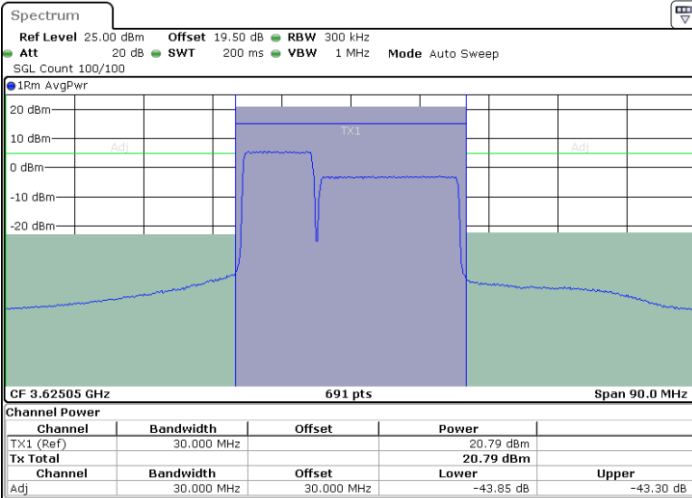

Date: 9 AUG 2024 01:12:40

LTE Band 48C / 10MHz+20MHz

64QAM

Middle Channel / 1RB0 and 1RB9

Middle Channel / 1RB49 and 1RB0

Date: 9 AUG.2024 00:57:25

Date: 9 AUG.2024 01:01:30

Middle Channel / Full RB

N/A

Date: 9 AUG.2024 00:56:35

LTE Band 48C / 10MHz+20MHz

64QAM

Highest Channel / 1RB0 and 1RB99

Highest Channel / 1RB49 and 1RB0

Date: 9 AUG 2024 01:32:31

Date: 9 AUG 2024 01:36:38