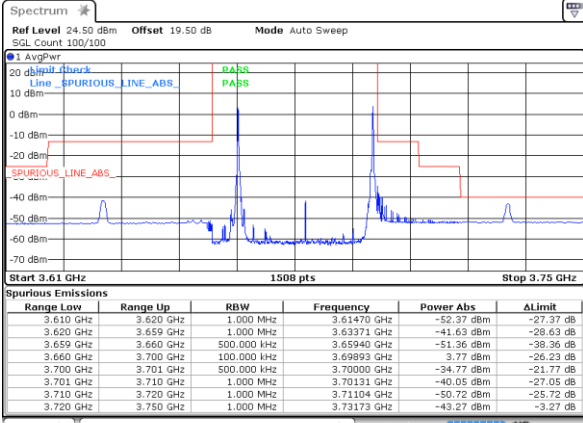

LTE Band 48C / 15MHz+20MHz

QPSK

Highest Band Edge / 1RB0 and 1RB99

N/A

Date: 20 AUG 2024 16:49:39