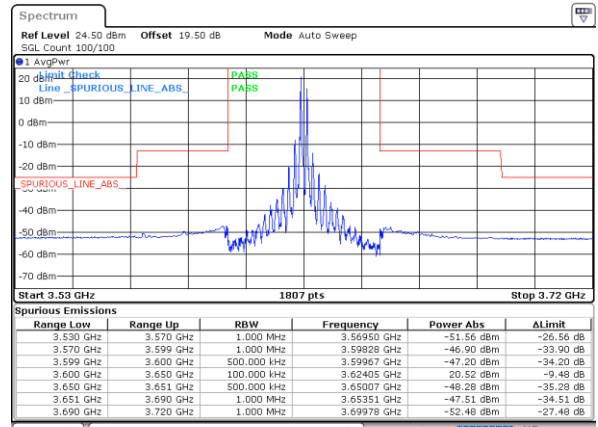

Date: 26 AUG 2024 19:40:09

LTE Band 48C / 20MHz+15MHz

QPSK

Highest Band Edge / 1RB0 and 1RB74

Date: 20 AUG 2024 16:14:34

Middle Band Edge / 1RB0 and 1RB74

Date: 12 AUG 2024 23:35:11

Highest Band Edge / 1RB99 and 1RB0

Date: 9 AUG 2024 03:39:12

Middle Band Edge / 1RB99 and 1RB0

Date: 12 AUG 2024 23:39:40

Highest Band Edge / Full RB

Date: 20 AUG 2024 15:44:06

Middle Band Edge / Full RB

Date: 12 AUG 2024 23:40:34

LTE Band 48C / 20MHz+20MHz

QPSK

Lowest Band Edge / 1RB0 and 1RB99

Middle Band Edge / 1RB0 and 1RB99

Date: 20 AUG 2024 14:24:41

Date: 13 AUG 2024 00:56:29

Lowest Band Edge / 1RB99 and 1RB0

Middle Band Edge / 1RB99 and 1RB0

Date: 9 AUG 2024 04:01:50

Date: 13 AUG 2024 01:00:49

Lowest Band Edge / Full RB

Middle Band Edge / Full RB

Date: 20 AUG 2024 15:47:18

Date: 13 AUG 2024 01:01:41