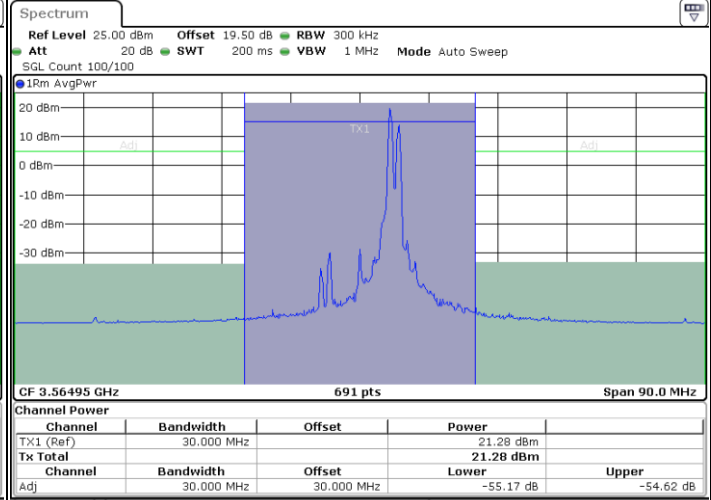

LTE Band 48C / 20MHz+5MHz

64QAM

Highest Channel / 1RB0 and 1RB24

Highest Channel / 1RB99 and 1RB0

Date: 9 AUG 2024 00:39:25

Date: 9 AUG 2024 00:43:31

Highest Channel / Full RB

N/A

Date: 9 AUG 2024 00:38:36

LTE Band 48C / 20MHz+10MHz

64QAM

Lowest Channel / 1RB0 and 1RB49

Lowest Channel / 1RB99 and 1RB0

Date: 9 AUG 2024 01:59:05

Date: 9 AUG 2024 02:03:11

Lowest Channel / Full RB