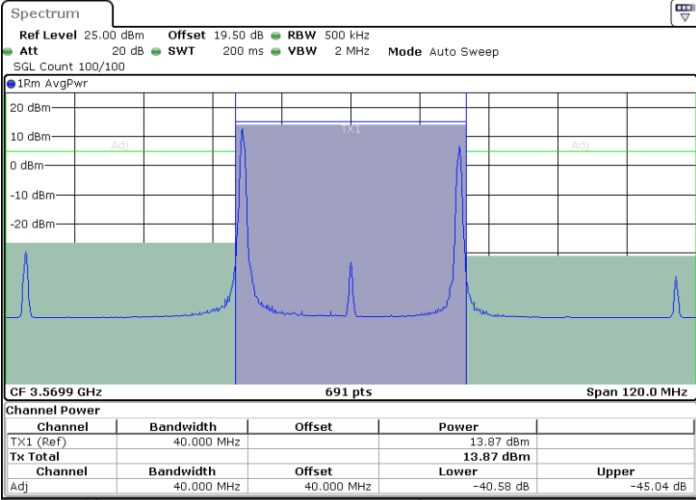

LTE Band 48C / 20MHz+20MHz

64QAM

Lowest Channel / 1RB0 and 1RB99

Lowest Channel / 1RB99 and 1RB0

Date: 9 AUG 2024 04:09:08