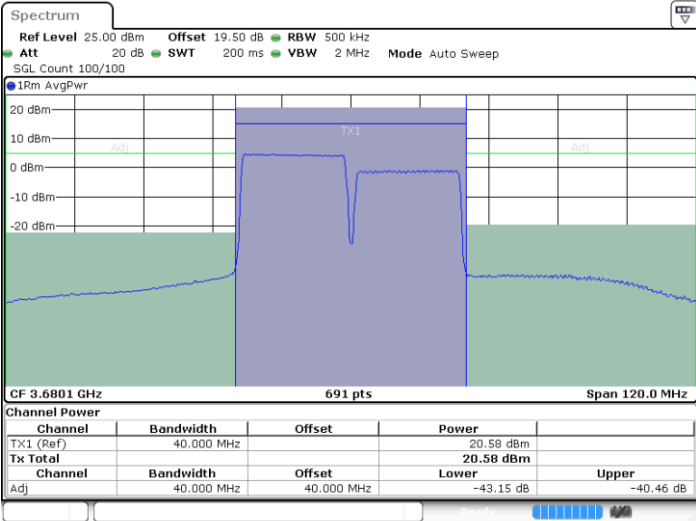

Highest Channel / Full RB

N/A

Date: 9 AUG 2024 04:23:56