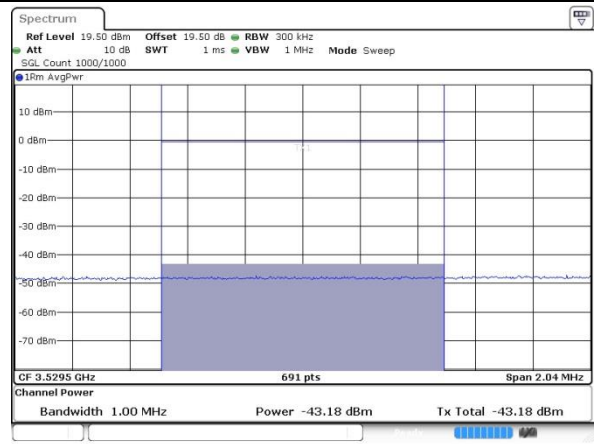

N/A

Date: 20 AUG 2024 15:30:20

LTE Band 48C / 20MHz+10MHz

QPSK

Lowest Band Edge / 1RB0 and 1RB49

N/A

Date: 20 AUG 2024 15:31:43

Lowest Band Edge / 1RB99 and 1RB0

N/A

Date: 9 AUG 2024 01:51:22

Lowest Band Edge / Full RB

Lowest Band Edge / Full RB-CP

Date: 26 AUG 2024 19:21:44

Date: 26 AUG 2024 19:28:33

LTE Band 48C / 20MHz+10MHz

QPSK

Date: 12 AUG 2024 22:58:45

Highest Band Edge / Full RB

Date: 20 AUG 2024 15:37:06

Middle Band Edge / Full RB

Date: 12 AUG 2024 22:59:39

LTE Band 48C / 20MHz+15MHz

QPSK

Lowest Band Edge / 1RB0 and 1RB74