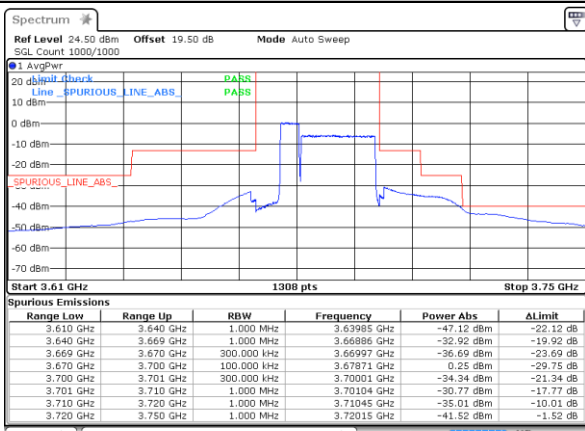

#### Lowest Band Edge / Full RB

Date: 12 AUG 2024 19:49:08

#### Middle Band Edge / Full RB

Date: 9 AUG 2024 04:32:34

LTE Band 48C / 5MHz+20MHz

QPSK

Highest Band Edge / 1RB0 and 1RB9

N/A

Date: 20 AUG 2024 14:51:17

Highest Band Edge / 1RB24 and 1RB0

N/A

Date: 8 AUG 2024 23:45:22

Highest Band Edge / Full RB

Highest Band Edge / Full RB-CP

Date: 26 AUG 2024 19:51:00

Date: 26 AUG 2024 19:53:04

LTE Band 48C / 10MHz+20MHz

QPSK