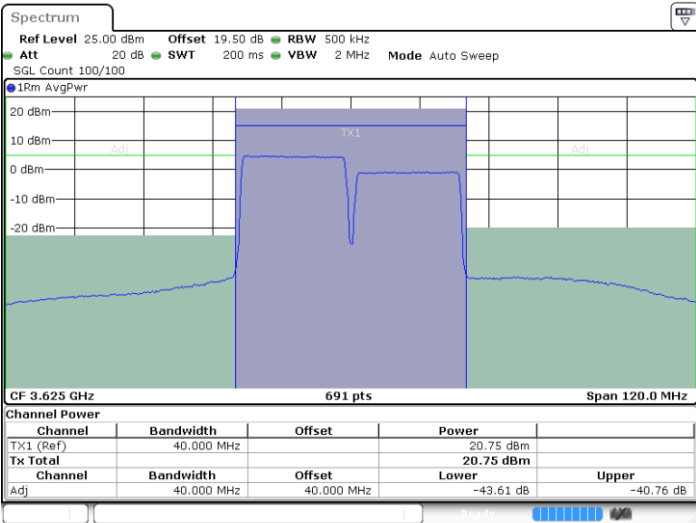

LTE Band 48C / 20MHz+20MHz

64QAM

MiddleChannel / 1RB0 and 1RB99

Middle Channel / 1RB99 and 1RB0

Date: 9 AUG 2024 03:56:22

Date: 9 AUG 2024 04:00:17

Middle Channel / Full RB

N/A

Date: 9 AUG 2024 03:55:35

LTE Band 48C / 20MHz+20MHz

64QAM

Highest Channel / 1RB0 and 1RB99

Highest Channel / 1RB99 and 1RB0

Date: 9 AUG 2024 04:24:44

Date: 9 AUG 2024 04:28:39

Highest Channel / Full RB