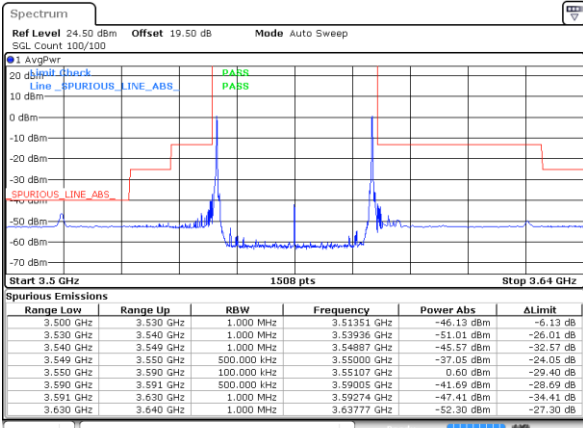

Date: 26 AUG 2024 19:40:09

LTE Band 48C / 20MHz+15MHz

QPSK

Highest Band Edge / 1RB0 and 1RB74

Date: 20 AUG 2024 16:14:34

Middle Band Edge / 1RB0 and 1RB74

Date: 12 AUG 2024 23:35:11

Highest Band Edge / 1RB99 and 1RB0

Date: 9 AUG 2024 03:39:12

Middle Band Edge / 1RB99 and 1RB0

Date: 12 AUG 2024 23:39:40

Highest Band Edge / Full RB

Date: 20 AUG 2024 15:44:06

Middle Band Edge / Full RB

Date: 12 AUG 2024 23:40:34

LTE Band 48C / 20MHz+20MHz

QPSK

Lowest Band Edge / 1RB0 and 1RB99

Middle Band Edge / 1RB0 and 1RB99

Date: 20 AUG 2024 14:24:41

Date: 13 AUG 2024 00:56:29

Lowest Band Edge / 1RB99 and 1RB0

Middle Band Edge / 1RB99 and 1RB0

Date: 9 AUG 2024 04:01:50