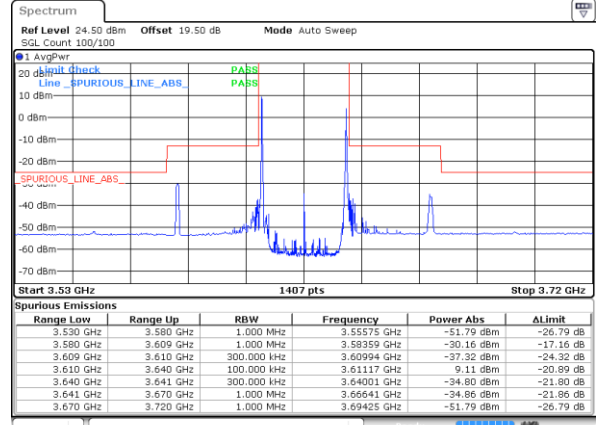

Date: 26 AUG 2024 19:09:16

Date: 26 AUG 2024 19:11:19

LTE Band 48C / 10MHz+20MHz

QPSK

Highest Band Edge / 1RB0 and 1RB99

Date: 20 AUG 2024 14:59:10

Middle Band Edge / 1RB0 and 1RB99

Date: 9 AUG 2024 04:42:10

Highest Band Edge / 1RB49 and 1RB0

Date: 9 AUG 2024 01:27:13

Middle Band Edge / 1RB49 and 1RB0

Date: 9 AUG 2024 04:39:22

Highest Band Edge / Full RB

Date: 20 AUG 2024 15:05:19

Middle Band Edge / Full RB

Date: 9 AUG 2024 04:42:43

LTE Band 48C / 15MHz+20MHz

QPSK

Lowest Band Edge / 1RB0 and 1RB99

Date: 20 AUG 2024 16:09:30

Middle Band Edge / 1RB0 and 1RB99

Date: 12, AUG, 2024 21:13:14

Lowest Band Edge / 1RB74 and 1RB0

Date: 9 AUG 2024 02:36:49