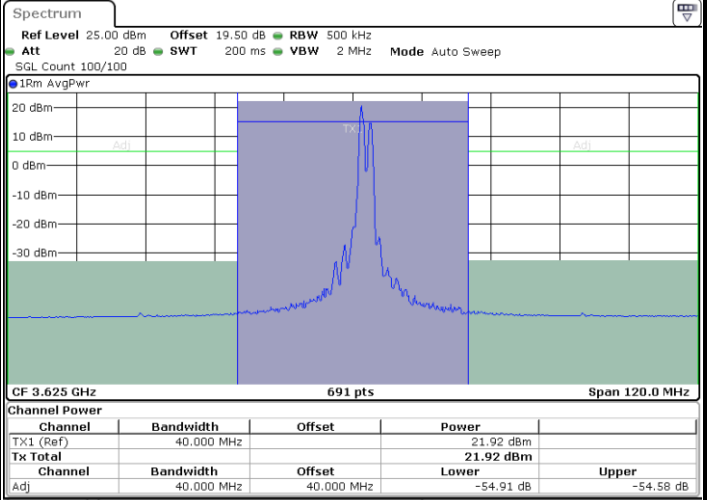

Date: 9 AUG.2024 03:17:58