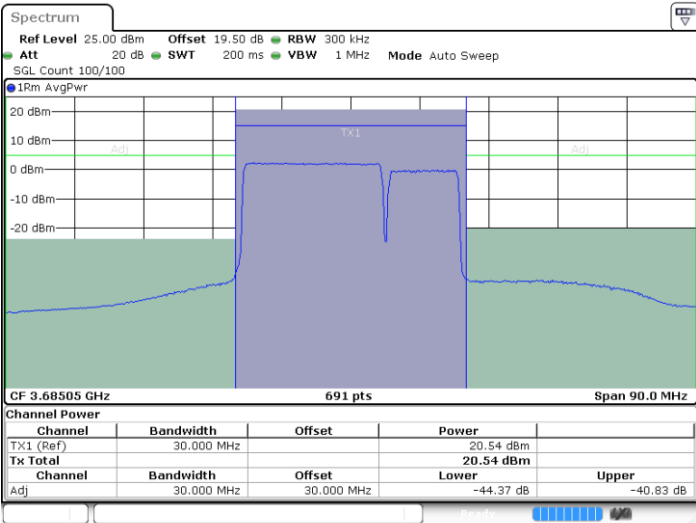

Middle Channel / Full RB

N/A

Date: 9 AUG 2024 01:44:50

LTE Band 48C / 20MHz+10MHz

64QAM

Highest Channel / 1RB0 and 1RB49

Highest Channel / 1RB99 and 1RB0

Date: 9 AUG 2024 02:15:17

Date: 9 AUG 2024 02:19:22

Highest Channel / Full RB

N/A

Date: 9 AUG 2024 02:14:28

LTE Band 48C / 20MHz+15MHz

64QAM

Lowest Channel / 1RB0 and 1RB74

Lowest Channel / 1RB99 and 1RB0