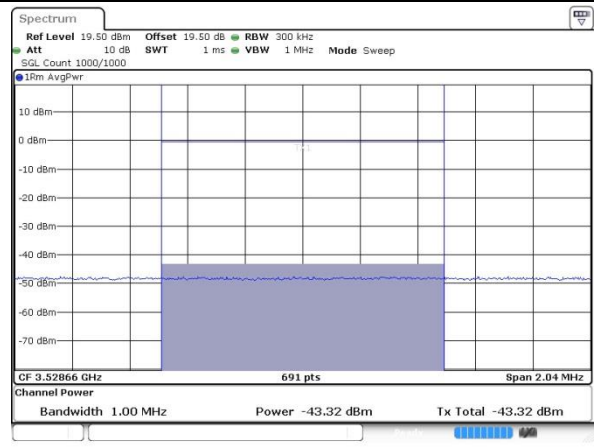

N/A

Date: 8 AUG 2024 23:45:22

Highest Band Edge / Full RB

Highest Band Edge / Full RB-CP

Date: 26 AUG 2024 19:51:00

Date: 26 AUG 2024 19:53:04

LTE Band 48C / 10MHz+20MHz

QPSK

Lowest Band Edge / 1RB0 and 1RB99

N/A

Date: 20 AUG 2024 16:04:54

Lowest Band Edge / 1RB49 and 1RB0

N/A

Date: 9 AUG 2024 01:05:47

Lowest Band Edge / Full RB

Lowest Band Edge / Full RB-CP

Date: 26 AUG 2024 19:09:16

Date: 26 AUG 2024 19:11:19

LTE Band 48C / 10MHz+20MHz

QPSK

Highest Band Edge / 1RB0 and 1RB99

Date: 20 AUG 2024 14:59:10

Middle Band Edge / 1RB0 and 1RB99

Date: 9 AUG 2024 04:42:10