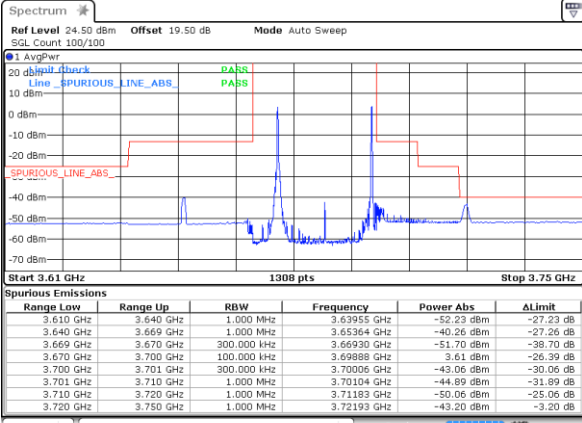

Date: 20 AUG 2024 15:08:20

LTE Band 48C/ 20MHz+5MHz

QPSK

Lowest Band Edge / 1RB0 and 1RB24

Middle Band Edge / 1RB0 and 1RB24

Date: 20 AUG 2024 15:29:07

Date: 9 AUG 2024 04:35:57

Lowest Band Edge / 1RB99 and 1RB0

Middle Band Edge / 1RB99 and 1RB0

Date: 9 AUG 2024 00:11:14

Date: 9 AUG 2024 04:38:46

Lowest Band Edge / Full RB

Middle Band Edge / Full RB

Date: 9 AUG 2024 00:14:33

Date: 9 AUG 2024 04:35:24

LTE Band 48C / 20MHz+5MHz

QPSK

Highest Band Edge / 1RB0 and 1RB24

N/A

Date: 20 AUG 2024 15:16:22

Highest Band Edge / 1RB99 and 1RB0

N/A

Date: 9 AUG 2024 00:35:02

Highest Band Edge / Full RB

N/A

Date: 20 AUG 2024 15:30:20

LTE Band 48C / 20MHz+10MHz

QPSK

Lowest Band Edge / 1RB0 and 1RB49

N/A

Date: 20 AUG 2024 15:31:43

Lowest Band Edge / 1RB99 and 1RB0