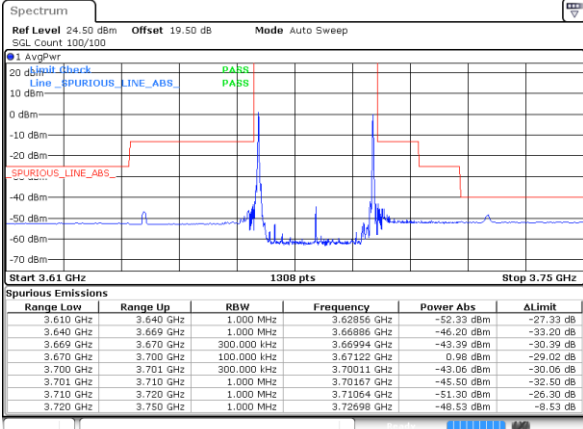

LTE Band 48C / 20MHz+10MHz

QPSK

Highest Band Edge / 1RB0 and 1RB49

Date: 20 AUG 2024 15:36:22