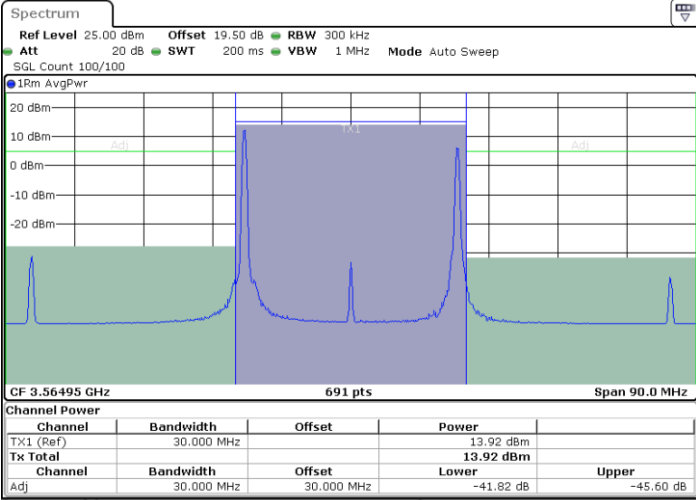

LTE Band 48C / 10MHz+20MHz

64QAM

Lowest Channel / 1RB0 and 1RB99

Lowest Channel / 1RB49 and 1RB0

Date: 9 AUG 2024 01:13:30

Date: 9 AUG 2024 01:17:36

Lowest Channel / Full RB

N/A