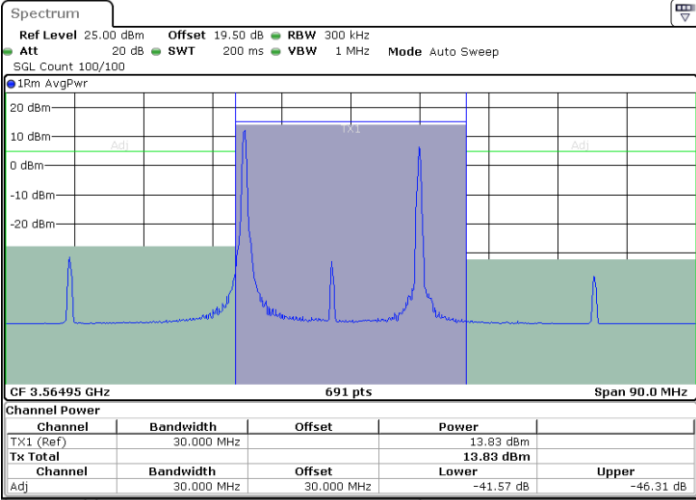

Highest Channel / 1RB74 and 1RB0

Date: 9 AUG 2024 03:00:43

Date: 9 AUG 2024 03:04:48

Highest Channel / Full RB

N/A

Date: 9 AUG 2024 02:59:52

LTE Band 48C / 20MHz+5MHz

64QAM

Lowest Channel / 1RB0 and 1RB24

Lowest Channel / 1RB99 and 1RB0

Date: 9 AUG.2024 00:18:58

Date: 9 AUG.2024 00:23:04

Lowest Channel / Full RB

N/A

Date: 9 AUG.2024 00:18:07

LTE Band 48C / 20MHz+5MHz