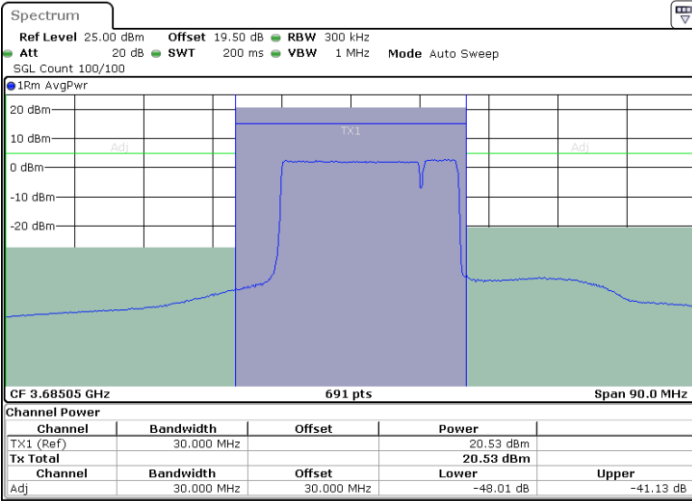

LTE Band 48C / 20MHz+5MHz

64QAM

Highest Channel / 1RB0 and 1RB24

Highest Channel / 1RB99 and 1RB0

Date: 9 AUG 2024 00:39:25

Date: 9 AUG 2024 00:43:31

Highest Channel / Full RB

N/A

Date: 9 AUG 2024 00:38:36

LTE Band 48C / 20MHz+10MHz

64QAM

Lowest Channel / 1RB0 and 1RB49

Lowest Channel / 1RB99 and 1RB0

Date: 9 AUG 2024 01:59:05

Date: 9 AUG 2024 02:03:11

Lowest Channel / Full RB