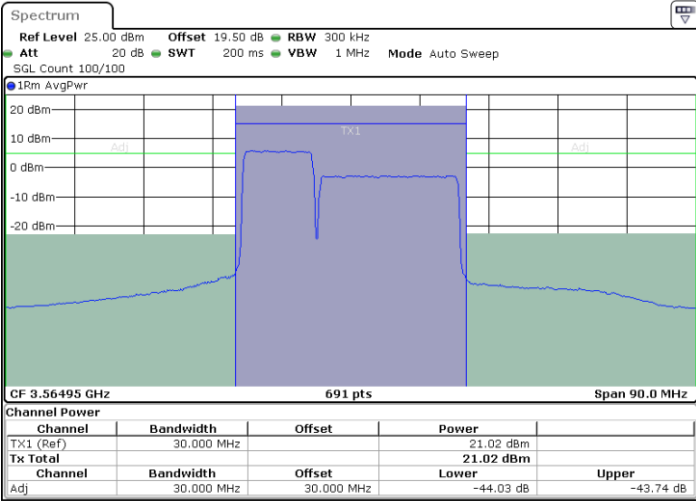

LTE Band 48C / 10MHz+20MHz

64QAM

Lowest Channel / 1RB0 and 1RB99

Lowest Channel / 1RB49 and 1RB0

Date: 9 AUG 2024 01:13:30

Date: 9 AUG 2024 01:17:36

Lowest Channel / Full RB

N/A