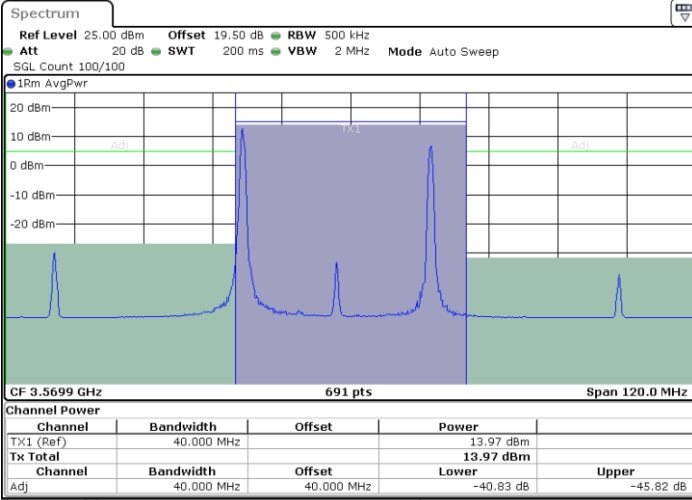

Date: 9 AUG 2024 02:19:22

Highest Channel / Full RB

N/A

Date: 9 AUG 2024 02:14:28

LTE Band 48C / 20MHz+15MHz

64QAM

Lowest Channel / 1RB0 and 1RB74

Lowest Channel / 1RB99 and 1RB0