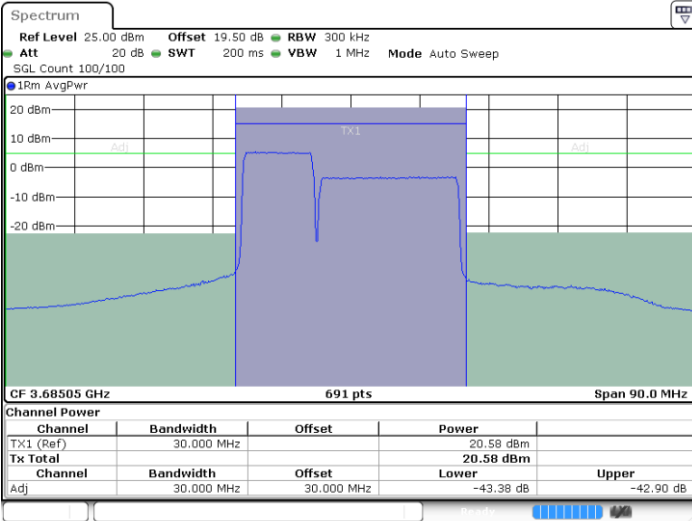

N/A

Date: 9 AUG.2024 00:56:35

LTE Band 48C / 10MHz+20MHz

64QAM

Highest Channel / 1RB0 and 1RB99

Highest Channel / 1RB49 and 1RB0

Date: 9 AUG 2024 01:32:31

Date: 9 AUG 2024 01:36:38

Highest Channel / Full RB

N/A

Date: 9 AUG 2024 01:31:41

LTE Band 48C / 15MHz+20MHz

64QAM

Lowest Channel / 1RB0 and 1RB99

Lowest Channel / 1RB74 and 1RB0

Date: 9 AUG 2024 02:44:32