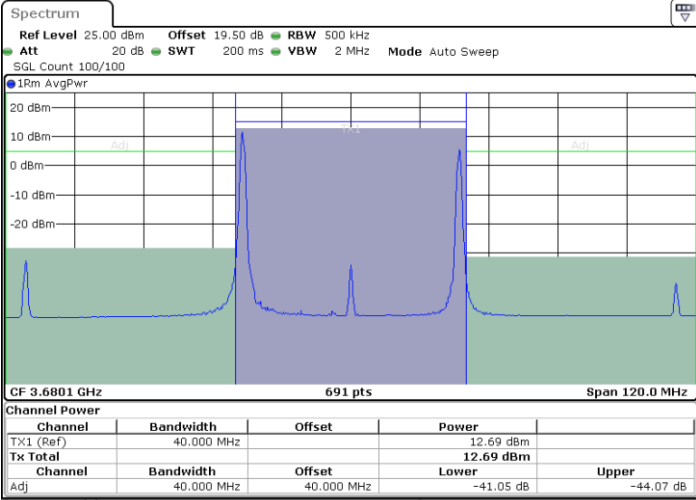

Date: 9 AUG 2024 03:55:35

LTE Band 48C / 20MHz+20MHz

64QAM

Highest Channel / 1RB0 and 1RB99

Highest Channel / 1RB99 and 1RB0

Date: 9 AUG 2024 04:24:44

Date: 9 AUG 2024 04:28:39

Highest Channel / Full RB