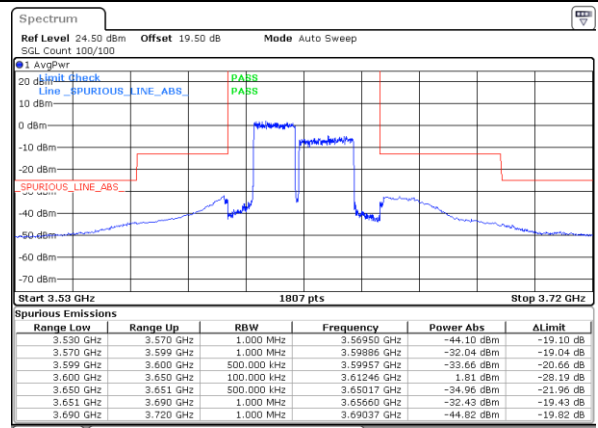

LTE Band 48C / 15MHz+20MHz

QPSK

Lowest Band Edge / 1RB0 and 1RB99

Date: 20 AUG 2024 16:09:30

Middle Band Edge / 1RB0 and 1RB99

Date: 12, AUG, 2024 21:13:14

Lowest Band Edge / 1RB74 and 1RB0

Date: 9 AUG 2024 02:36:49

Middle Band Edge / 1RB74 and 1RB0

Date: 12, AUG, 2024 21:08:45

Lowest Band Edge / Full RB

Date: 20 AUG 2024 16:11:10

Middle Band Edge / Full RB

Date: 12, AUG, 2024 21:14:08

LTE Band 48C / 15MHz+20MHz

QPSK

Date: 20 AUG 2024 15:08:20

LTE Band 48C/ 20MHz+5MHz

QPSK

Lowest Band Edge / 1RB0 and 1RB24

Middle Band Edge / 1RB0 and 1RB24

Date: 20 AUG 2024 15:29:07

Date: 9 AUG 2024 04:35:57

Lowest Band Edge / 1RB99 and 1RB0