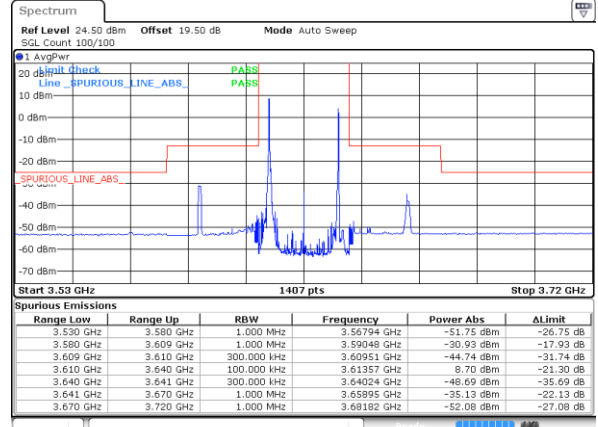

Date: 20 AUG 2024 15:08:20

LTE Band 48C/ 20MHz+5MHz

QPSK

Lowest Band Edge / 1RB0 and 1RB24

Middle Band Edge / 1RB0 and 1RB24

Date: 20 AUG 2024 15:29:07

Date: 9 AUG 2024 04:35:57

Lowest Band Edge / 1RB99 and 1RB0

Middle Band Edge / 1RB99 and 1RB0

Date: 9 AUG 2024 00:11:14

Date: 9 AUG 2024 04:38:46

Lowest Band Edge / Full RB

Middle Band Edge / Full RB

Date: 9 AUG 2024 00:14:33

Date: 9 AUG 2024 04:35:24

LTE Band 48C / 20MHz+5MHz