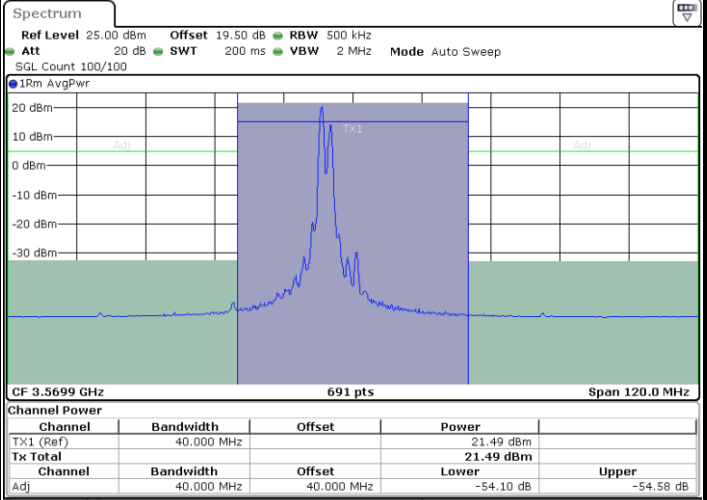

Highest Channel / Full RB

N/A

Date: 9 AUG 2024 01:31:41

LTE Band 48C / 15MHz+20MHz

64QAM

Lowest Channel / 1RB0 and 1RB99

Lowest Channel / 1RB74 and 1RB0

Date: 9 AUG 2024 02:44:32