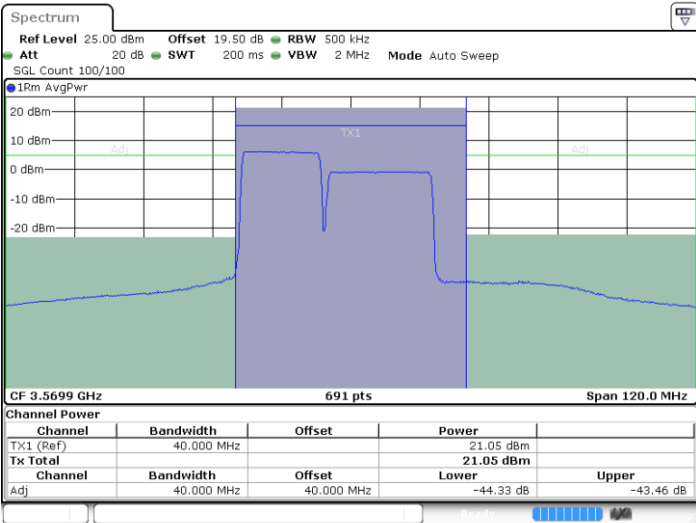

Lowest Channel / Full RB

N/A

Date: 9 AUG 2024 02:43:42