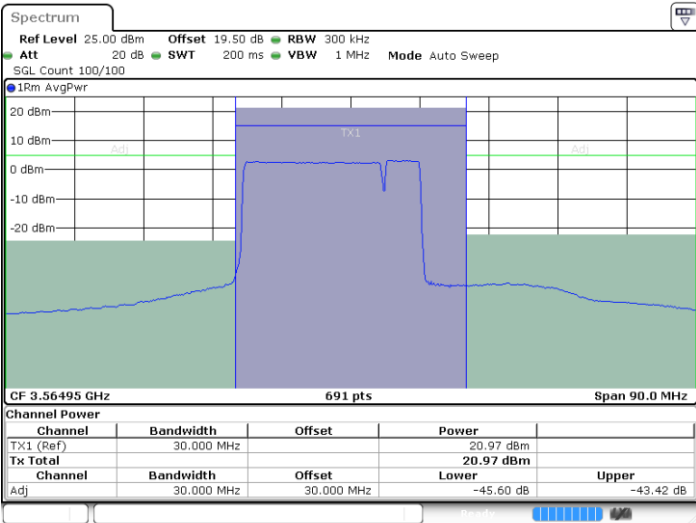

Highest Channel / 1RB74 and 1RB0

Date: 9 AUG 2024 03:00:43

Date: 9 AUG 2024 03:04:48

Highest Channel / Full RB

N/A

Date: 9 AUG 2024 02:59:52

LTE Band 48C / 20MHz+5MHz

64QAM

Lowest Channel / 1RB0 and 1RB24

Lowest Channel / 1RB99 and 1RB0

Date: 9 AUG.2024 00:18:58

Date: 9 AUG.2024 00:23:04

Lowest Channel / Full RB

N/A

Date: 9 AUG.2024 00:18:07

LTE Band 48C / 20MHz+5MHz