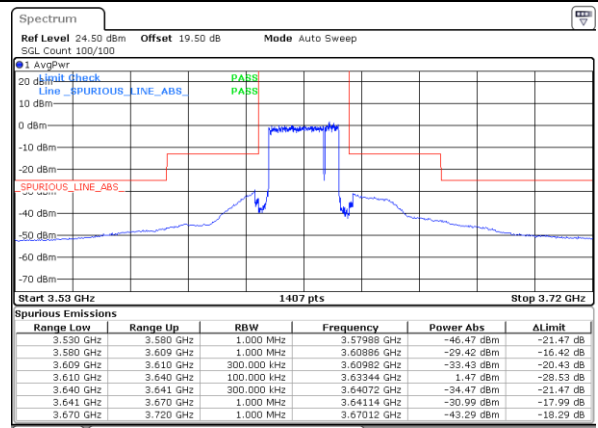

Date: 20 AUG 2024 15:08:20

LTE Band 48C/ 20MHz+5MHz

QPSK

Lowest Band Edge / 1RB0 and 1RB24

Middle Band Edge / 1RB0 and 1RB24

Date: 20 AUG 2024 15:29:07

Date: 9 AUG 2024 04:35:57

Lowest Band Edge / 1RB99 and 1RB0

Middle Band Edge / 1RB99 and 1RB0

Date: 9 AUG 2024 00:11:14

Date: 9 AUG 2024 04:38:46

Lowest Band Edge / Full RB

Middle Band Edge / Full RB

Date: 9 AUG 2024 00:14:33

Date: 9 AUG 2024 04:35:24

LTE Band 48C / 20MHz+5MHz

QPSK

Highest Band Edge / 1RB0 and 1RB24

N/A

Date: 20 AUG 2024 15:16:22

Highest Band Edge / 1RB99 and 1RB0

N/A

Date: 9 AUG 2024 00:35:02

Highest Band Edge / Full RB

N/A

Date: 20 AUG 2024 15:30:20

LTE Band 48C / 20MHz+10MHz

QPSK

Lowest Band Edge / 1RB0 and 1RB49

N/A

Date: 20 AUG 2024 15:31:43

Lowest Band Edge / 1RB99 and 1RB0