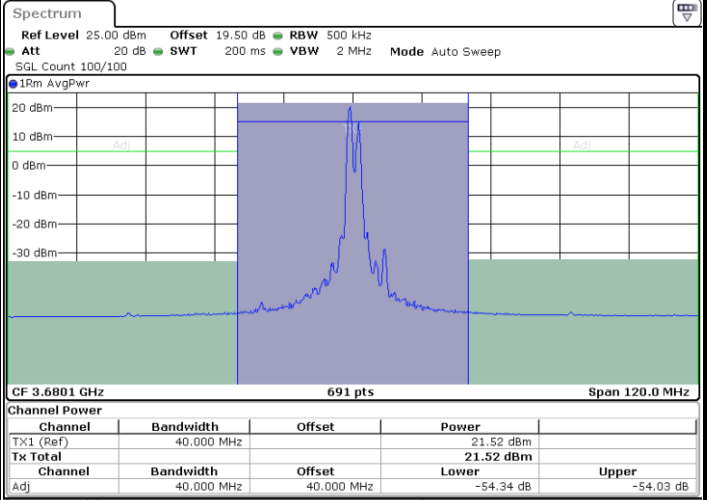

Date: 9 AUG 2024 02:28:26

Date: 9 AUG 2024 02:32:33

Middle Channel / Full RB

N/A

Date: 9 AUG 2024 02:27:36

LTE Band 48C / 15MHz+20MHz

64QAM

Highest Channel / 1RB0 and 1RB99

Highest Channel / 1RB74 and 1RB0

Date: 9 AUG 2024 03:00:43

Date: 9 AUG 2024 03:04:48

Highest Channel / Full RB

N/A

Date: 9 AUG 2024 02:59:52

LTE Band 48C / 20MHz+5MHz

64QAM