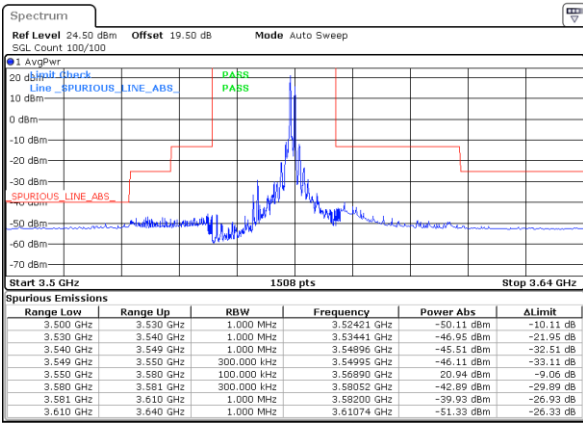

QPSK

Highest Band Edge / 1RB0 and 1RB24

N/A

Date: 20 AUG 2024 15:16:22

Highest Band Edge / 1RB99 and 1RB0

N/A

Date: 9 AUG 2024 00:35:02

Highest Band Edge / Full RB

N/A

Date: 20 AUG 2024 15:30:20

LTE Band 48C / 20MHz+10MHz

QPSK

Lowest Band Edge / 1RB0 and 1RB49

N/A

Date: 20 AUG 2024 15:31:43

Lowest Band Edge / 1RB99 and 1RB0

N/A

Date: 9 AUG 2024 01:51:22

Lowest Band Edge / Full RB

Lowest Band Edge / Full RB-CP

Date: 26 AUG 2024 19:21:44

Date: 26 AUG 2024 19:28:33

LTE Band 48C / 20MHz+10MHz

QPSK