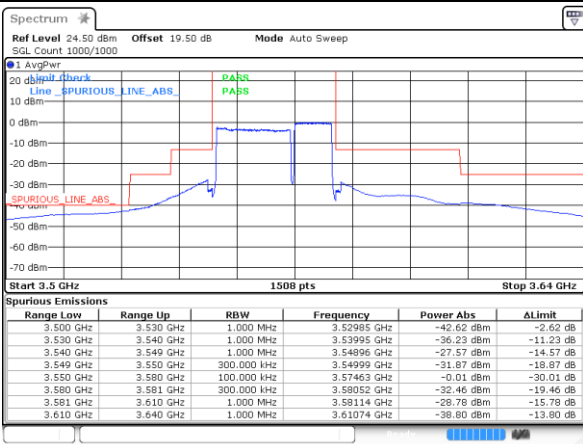

N/A

Date: 20 AUG 2024 15:30:20

LTE Band 48C / 20MHz+10MHz

QPSK

Lowest Band Edge / 1RB0 and 1RB49

N/A

Date: 20 AUG 2024 15:31:43

Lowest Band Edge / 1RB99 and 1RB0

N/A

Date: 9 AUG 2024 01:51:22

Lowest Band Edge / Full RB

Lowest Band Edge / Full RB-CP

Date: 26 AUG 2024 19:21:44

Date: 26 AUG 2024 19:28:33

LTE Band 48C / 20MHz+10MHz

QPSK