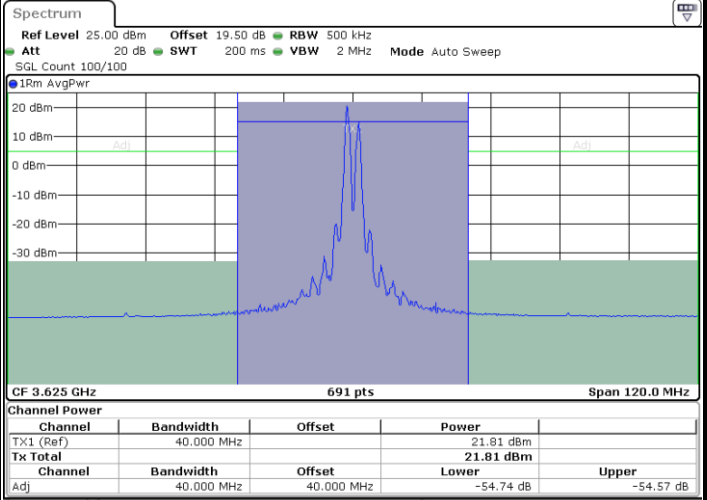

LTE Band 48C / 20MHz+20MHz

64QAM

MiddleChannel / 1RB0 and 1RB99

Middle Channel / 1RB99 and 1RB0

Date: 9 AUG 2024 03:56:22

Date: 9 AUG 2024 04:00:17