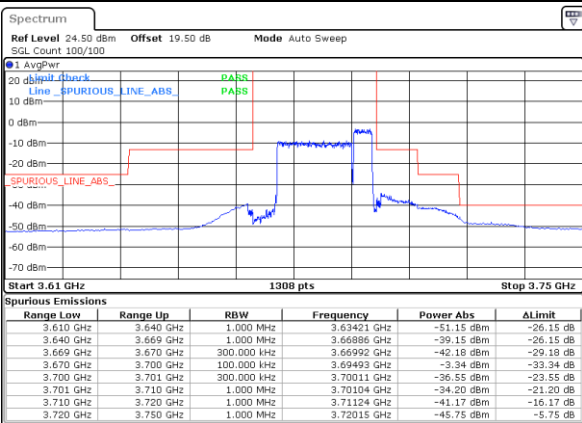

Middle Band Edge / 1RB99 and 1RB0

Date: 9 AUG 2024 00:11:14

Date: 9 AUG 2024 04:38:46

Lowest Band Edge / Full RB

Middle Band Edge / Full RB

Date: 9 AUG 2024 00:14:33

Date: 9 AUG 2024 04:35:24

LTE Band 48C / 20MHz+5MHz

QPSK

Highest Band Edge / 1RB0 and 1RB24

N/A

Date: 20 AUG 2024 15:16:22

Highest Band Edge / 1RB99 and 1RB0

N/A

Date: 9 AUG 2024 00:35:02

Highest Band Edge / Full RB

N/A

Date: 20 AUG 2024 15:30:20

LTE Band 48C / 20MHz+10MHz

QPSK

Lowest Band Edge / 1RB0 and 1RB49

N/A

Date: 20 AUG 2024 15:31:43

Lowest Band Edge / 1RB99 and 1RB0

N/A

Date: 9 AUG 2024 01:51:22

Lowest Band Edge / Full RB

Lowest Band Edge / Full RB-CP

Date: 26 AUG 2024 19:21:44

Date: 26 AUG 2024 19:28:33

LTE Band 48C / 20MHz+10MHz

QPSK