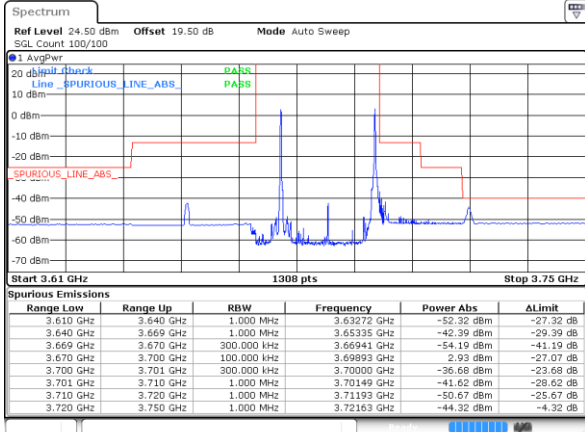

#### Lowest Band Edge / Full RB

Date: 12 AUG 2024 19:49:08

#### Middle Band Edge / Full RB

Date: 9 AUG 2024 04:32:34

LTE Band 48C / 5MHz+20MHz

QPSK

Highest Band Edge / 1RB0 and 1RB9

N/A

Date: 20 AUG 2024 14:51:17

Highest Band Edge / 1RB24 and 1RB0

N/A

Date: 8 AUG 2024 23:45:22

Highest Band Edge / Full RB

Highest Band Edge / Full RB-CP

Date: 26 AUG 2024 19:51:00

Date: 26 AUG 2024 19:53:04

LTE Band 48C / 10MHz+20MHz

QPSK