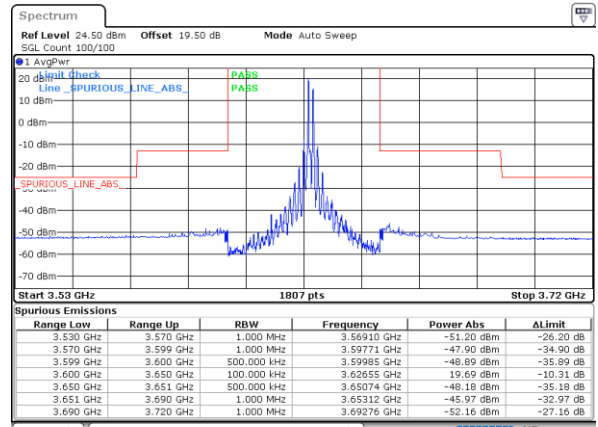

Date: 12 AUG 2024 22:58:45

Highest Band Edge / Full RB

Date: 20 AUG 2024 15:37:06

Middle Band Edge / Full RB

Date: 12 AUG 2024 22:59:39

LTE Band 48C / 20MHz+15MHz

QPSK

Lowest Band Edge / 1RB0 and 1RB74

Date: 26 AUG 2024 19:40:09

LTE Band 48C / 20MHz+15MHz

QPSK

Highest Band Edge / 1RB0 and 1RB74

Date: 20 AUG 2024 16:14:34

Middle Band Edge / 1RB0 and 1RB74

Date: 12 AUG 2024 23:35:11

Highest Band Edge / 1RB99 and 1RB0

Date: 9 AUG 2024 03:39:12

Middle Band Edge / 1RB99 and 1RB0

Date: 12 AUG 2024 23:39:40

Highest Band Edge / Full RB

Date: 20 AUG 2024 15:44:06

Middle Band Edge / Full RB

Date: 12 AUG 2024 23:40:34

LTE Band 48C / 20MHz+20MHz