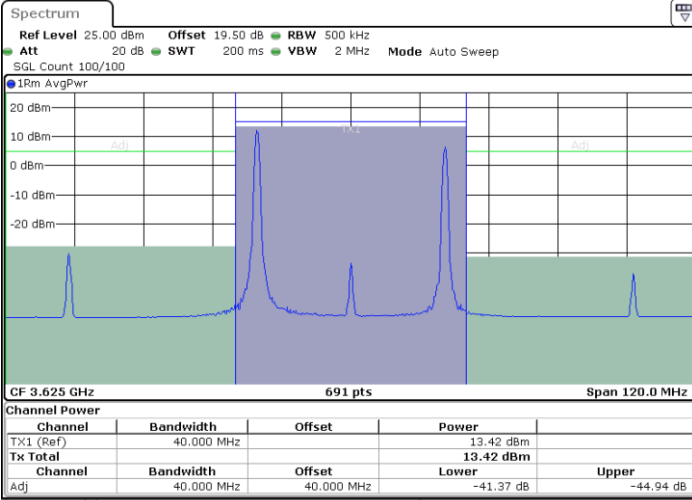

LTE Band 48C / 20MHz+15MHz

64QAM

Middle Channel / 1RB0 and 1RB74

Middle Channel / 1RB99 and 1RB0

Date: 9 AUG.2024 03:13:52