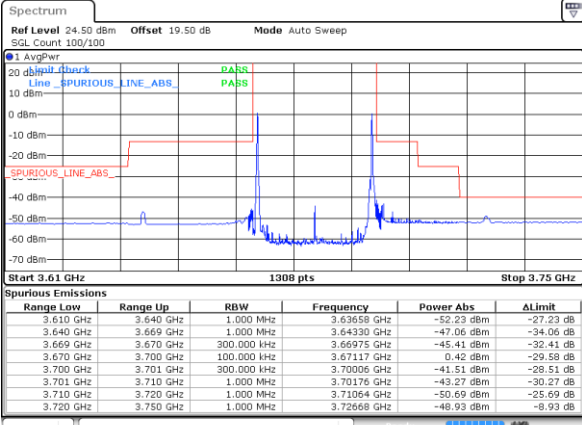

Date: 26 AUG 2024 19:09:16

Date: 26 AUG 2024 19:11:19

LTE Band 48C / 10MHz+20MHz

QPSK

Highest Band Edge / 1RB0 and 1RB99

Date: 20 AUG 2024 14:59:10

Middle Band Edge / 1RB0 and 1RB99

Date: 9 AUG 2024 04:42:10

Highest Band Edge / 1RB49 and 1RB0

Date: 9 AUG 2024 01:27:13

Middle Band Edge / 1RB49 and 1RB0

Date: 9 AUG 2024 04:39:22

Highest Band Edge / Full RB

Date: 20 AUG 2024 15:05:19

Middle Band Edge / Full RB

Date: 9 AUG 2024 04:42:43

LTE Band 48C / 15MHz+20MHz

QPSK

Lowest Band Edge / 1RB0 and 1RB99

Date: 20 AUG 2024 16:09:30

Middle Band Edge / 1RB0 and 1RB99

Date: 12, AUG, 2024 21:13:14

Lowest Band Edge / 1RB74 and 1RB0

Date: 9 AUG 2024 02:36:49