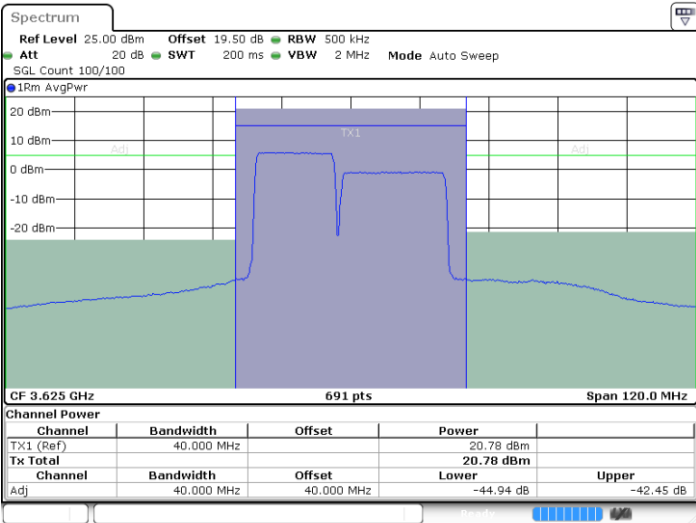

Highest Channel / Full RB

N/A

Date: 9 AUG 2024 01:31:41

LTE Band 48C / 15MHz+20MHz

64QAM

Lowest Channel / 1RB0 and 1RB99

Lowest Channel / 1RB74 and 1RB0

Date: 9 AUG 2024 02:44:32

Date: 9 AUG 2024 02:48:37

Lowest Channel / Full RB

N/A

Date: 9 AUG 2024 02:43:42

LTE Band 48C / 15MHz+20MHz

64QAM

Middle Channel / 1RB0 and 1RB9

Middle Channel / 1RB74 and 1RB0

Date: 9 AUG 2024 02:28:26

Date: 9 AUG 2024 02:32:33

Middle Channel / Full RB

N/A

Date: 9 AUG 2024 02:27:36

LTE Band 48C / 15MHz+20MHz

64QAM

Highest Channel / 1RB0 and 1RB99