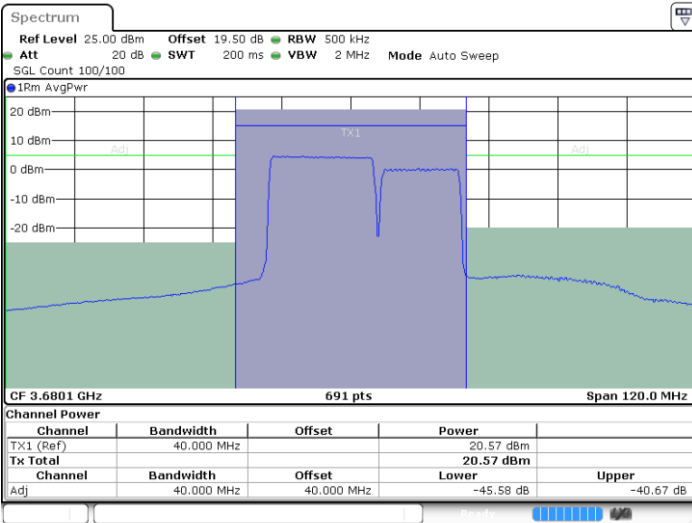

Highest Channel / 1RB0 and 1RB74

Highest Channel / 1RB99 and 1RB0

Date: 9 AUG.2024 03:43:33

Date: 9 AUG.2024 03:47:39

Highest Channel / Full RB

N/A

Date: 9 AUG.2024 03:42:43

LTE Band 48C / 20MHz+20MHz