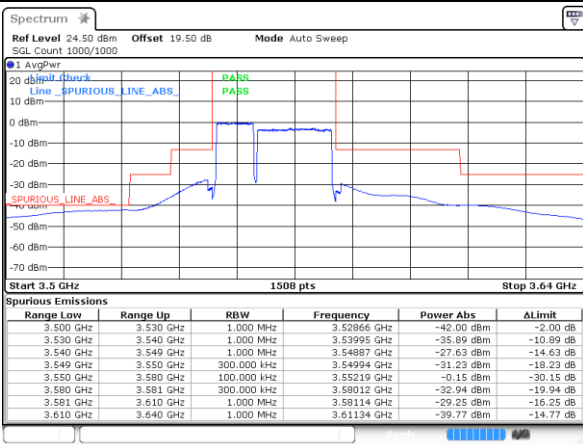

N/A

Date: 8 AUG 2024 23:45:22

Highest Band Edge / Full RB

Highest Band Edge / Full RB-CP

Date: 26 AUG 2024 19:51:00

Date: 26 AUG 2024 19:53:04

LTE Band 48C / 10MHz+20MHz

QPSK

Lowest Band Edge / 1RB0 and 1RB99

N/A

Date: 20 AUG 2024 16:04:54

Lowest Band Edge / 1RB49 and 1RB0

N/A

Date: 9 AUG 2024 01:05:47

Lowest Band Edge / Full RB

Lowest Band Edge / Full RB-CP

Date: 26 AUG 2024 19:09:16

Date: 26 AUG 2024 19:11:19

LTE Band 48C / 10MHz+20MHz

QPSK

Highest Band Edge / 1RB0 and 1RB99

Date: 20 AUG 2024 14:59:10

Middle Band Edge / 1RB0 and 1RB99

Date: 9 AUG 2024 04:42:10