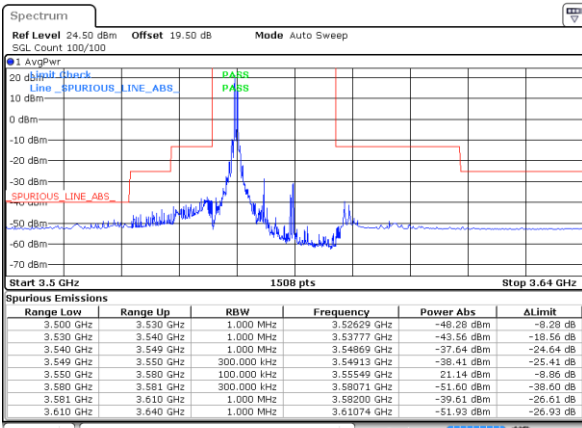

Lowest Band Edge / 1RB24 and 1RB0

Date: 8 AUG 2024 23:20:33