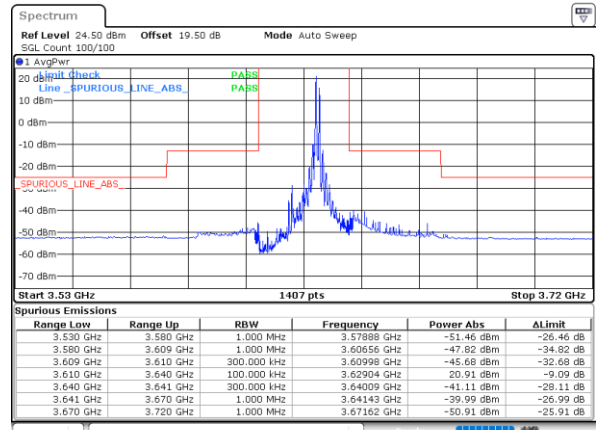

N/A

Date: 20 AUG 2024 15:30:20

LTE Band 48C / 20MHz+10MHz

QPSK

Lowest Band Edge / 1RB0 and 1RB49

N/A

Date: 20 AUG 2024 15:31:43

Lowest Band Edge / 1RB99 and 1RB0

N/A

Date: 9 AUG 2024 01:51:22

Lowest Band Edge / Full RB

Lowest Band Edge / Full RB-CP

Date: 26 AUG 2024 19:21:44

Date: 26 AUG 2024 19:28:33

LTE Band 48C / 20MHz+10MHz

QPSK

Highest Band Edge / 1RB0 and 1RB49

Date: 20 AUG 2024 15:36:22

Middle Band Edge / 1RB0 and 1RB49

Date: 12 AUG 2024 22:54:16

Highest Band Edge / 1RB99 and 1RB0

Date: 9 AUG 2024 02:10:56

Middle Band Edge / 1RB99 and 1RB0

Date: 12 AUG 2024 22:58:45

Highest Band Edge / Full RB

Date: 20 AUG 2024 15:37:06

Middle Band Edge / Full RB

Date: 12 AUG 2024 22:59:39

LTE Band 48C / 20MHz+15MHz

QPSK

Lowest Band Edge / 1RB0 and 1RB74