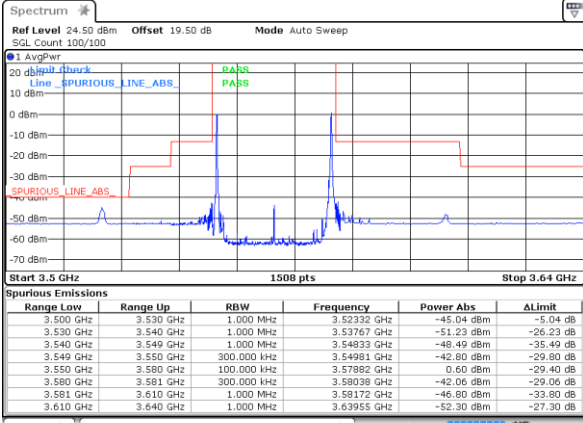

#### Middle Band Edge / Full RB

Date: 9 AUG 2024 04:32:34

LTE Band 48C / 5MHz+20MHz

QPSK

Highest Band Edge / 1RB0 and 1RB9

N/A

Date: 20 AUG 2024 14:51:17

Highest Band Edge / 1RB24 and 1RB0

N/A

Date: 8 AUG 2024 23:45:22

Highest Band Edge / Full RB

Highest Band Edge / Full RB-CP

Date: 26 AUG 2024 19:51:00

Date: 26 AUG 2024 19:53:04

LTE Band 48C / 10MHz+20MHz

QPSK

Lowest Band Edge / 1RB0 and 1RB99

N/A

Date: 20 AUG 2024 16:04:54

Lowest Band Edge / 1RB49 and 1RB0

N/A

Date: 9 AUG 2024 01:05:47

Lowest Band Edge / Full RB

Lowest Band Edge / Full RB-CP

Date: 26 AUG 2024 19:09:16

Date: 26 AUG 2024 19:11:19

LTE Band 48C / 10MHz+20MHz

QPSK

Highest Band Edge / 1RB0 and 1RB99

Date: 20 AUG 2024 14:59:10

Middle Band Edge / 1RB0 and 1RB99

Date: 9 AUG 2024 04:42:10