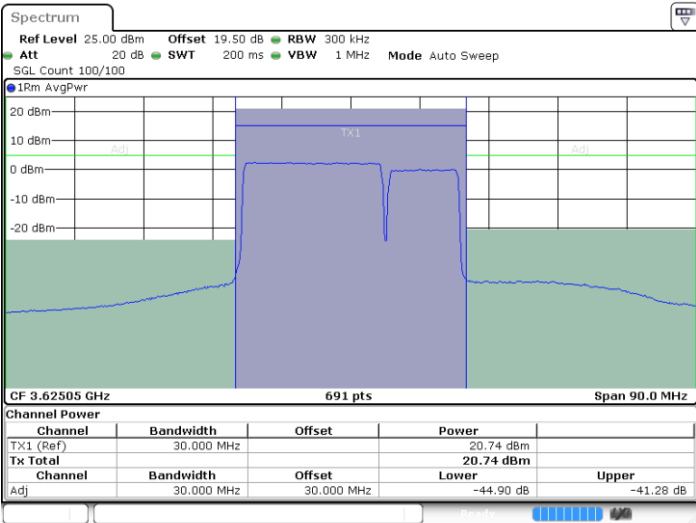

Date: 9 AUG 2024 00:38:36

LTE Band 48C / 20MHz+10MHz

64QAM

Lowest Channel / 1RB0 and 1RB49

Lowest Channel / 1RB99 and 1RB0

Date: 9 AUG 2024 01:59:05

Date: 9 AUG 2024 02:03:11

Lowest Channel / Full RB

N/A

Date: 9 AUG 2024 01:58:16

LTE Band 48C / 20MHz+10MHz

64QAM

Middle Channel / 1RB0 and 1RB49

Middle Channel / 1RB99 and 1RB0

Date: 9 AUG 2024 01:45:39

Date: 9 AUG 2024 01:49:45

Middle Channel / Full RB

N/A

Date: 9 AUG 2024 01:44:50

LTE Band 48C / 20MHz+10MHz

64QAM

Highest Channel / 1RB0 and 1RB49

Highest Channel / 1RB99 and 1RB0

Date: 9 AUG 2024 02:15:17