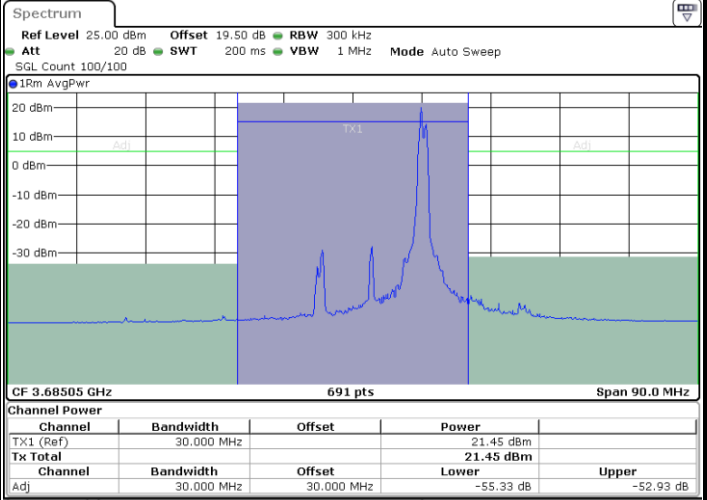

LTE Band 48C / 20MHz+5MHz

64QAM

Highest Channel / 1RB0 and 1RB24

Highest Channel / 1RB99 and 1RB0

Date: 9 AUG 2024 00:39:25

Date: 9 AUG 2024 00:43:31

Highest Channel / Full RB

N/A

Date: 9 AUG 2024 00:38:36

LTE Band 48C / 20MHz+10MHz

64QAM

Lowest Channel / 1RB0 and 1RB49

Lowest Channel / 1RB99 and 1RB0

Date: 9 AUG 2024 01:59:05

Date: 9 AUG 2024 02:03:11

Lowest Channel / Full RB