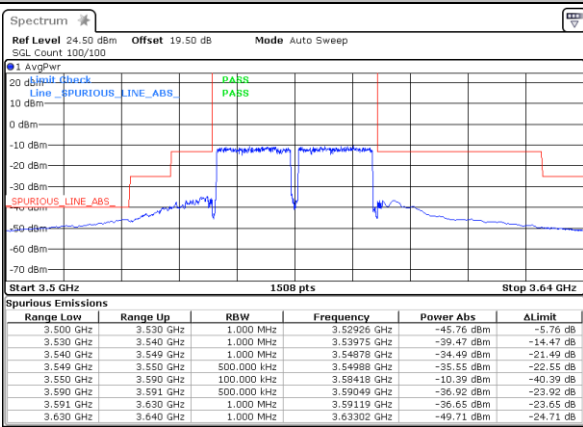

Lowest Band Edge / Full RB

Middle Band Edge / Full RB

Date: 20 AUG 2024 15:47:18

Date: 13 AUG 2024 01:01:41