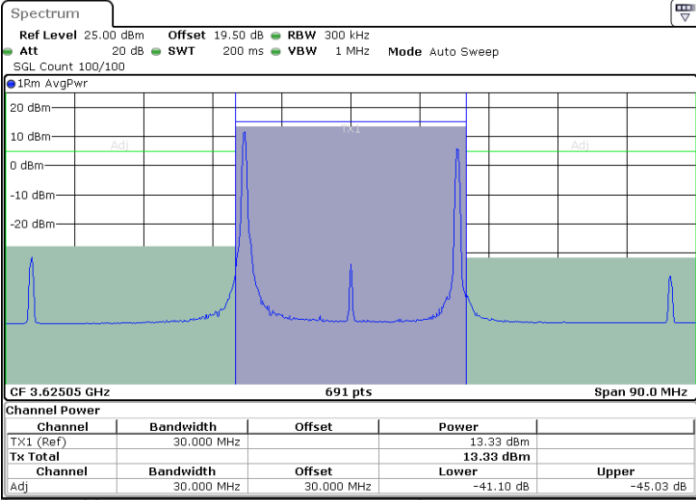

N/A

Date: 9 AUG 2024 01:58:16

LTE Band 48C / 20MHz+10MHz

64QAM

Middle Channel / 1RB0 and 1RB49

Middle Channel / 1RB99 and 1RB0

Date: 9 AUG 2024 01:45:39

Date: 9 AUG 2024 01:49:45

Middle Channel / Full RB

N/A

Date: 9 AUG 2024 01:44:50

LTE Band 48C / 20MHz+10MHz

64QAM

Highest Channel / 1RB0 and 1RB49

Highest Channel / 1RB99 and 1RB0

Date: 9 AUG 2024 02:15:17