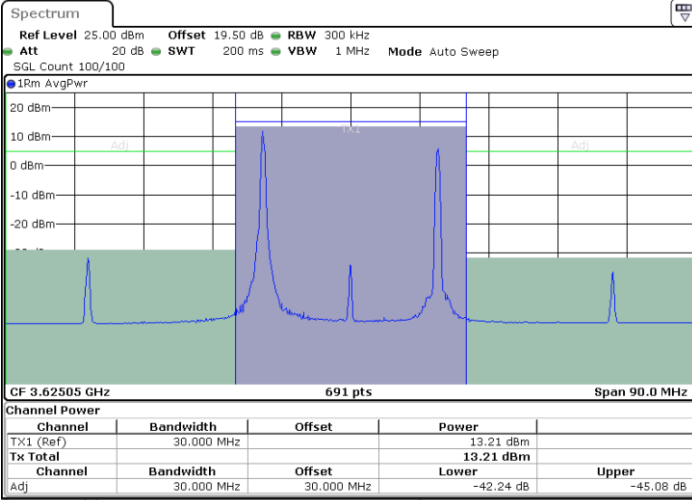

LTE Band 48C / 20MHz+5MHz

64QAM

Middle Channel / 1RB0 and 1RB24

Middle Channel / 1RB99 and 1RB0

Date: 9 AUG 2024 00:02:53

Date: 9 AUG 2024 00:06:58