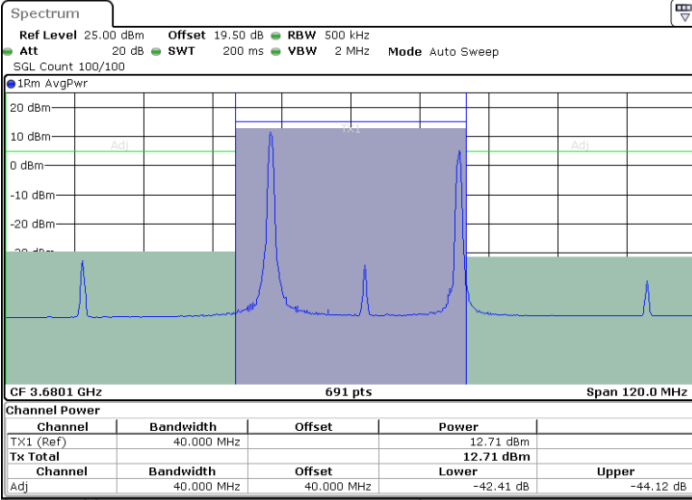

Middle Channel / 1RB99 and 1RB0

Date: 9 AUG.2024 03:13:52

Date: 9 AUG.2024 03:17:58

Middle Channel / Full RB

N/A

Date: 9 AUG.2024 03:13:02

LTE Band 48C / 20MHz+15MHz

64QAM

Highest Channel / 1RB0 and 1RB74

Highest Channel / 1RB99 and 1RB0

Date: 9 AUG.2024 03:43:33

Date: 9 AUG.2024 03:47:39

Highest Channel / Full RB

N/A

Date: 9 AUG.2024 03:42:43

LTE Band 48C / 20MHz+20MHz