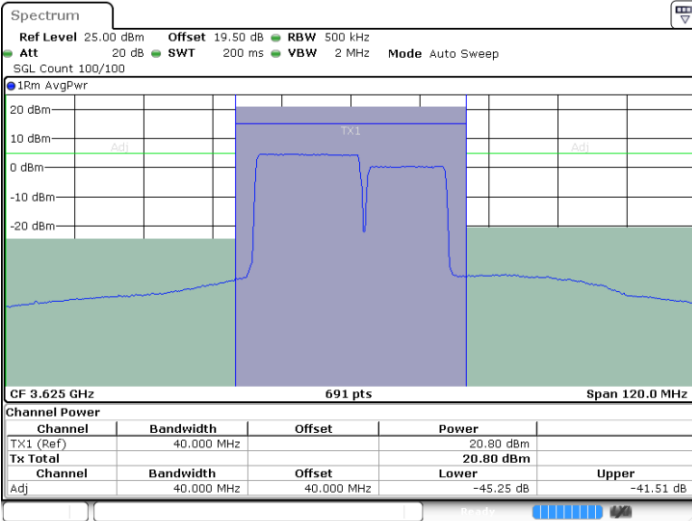

Middle Channel / 1RB99 and 1RB0

Date: 9 AUG.2024 03:13:52

Date: 9 AUG.2024 03:17:58

Middle Channel / Full RB

N/A

Date: 9 AUG.2024 03:13:02

LTE Band 48C / 20MHz+15MHz

64QAM

Highest Channel / 1RB0 and 1RB74

Highest Channel / 1RB99 and 1RB0

Date: 9 AUG.2024 03:43:33

Date: 9 AUG.2024 03:47:39

Highest Channel / Full RB

N/A

Date: 9 AUG.2024 03:42:43

LTE Band 48C / 20MHz+20MHz