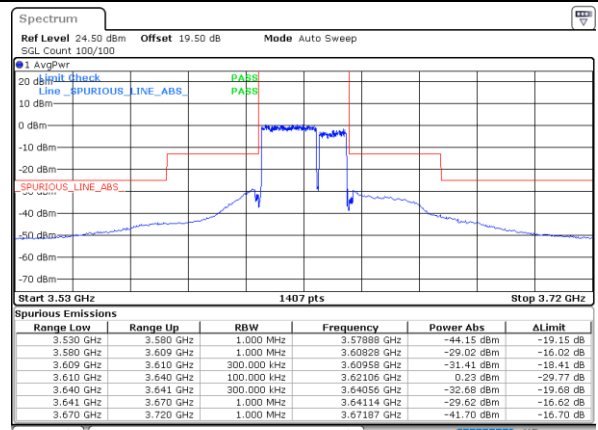

N/A

Date: 20 AUG 2024 15:30:20

LTE Band 48C / 20MHz+10MHz

QPSK

Lowest Band Edge / 1RB0 and 1RB49

N/A

Date: 20 AUG 2024 15:31:43

Lowest Band Edge / 1RB99 and 1RB0

N/A

Date: 9 AUG 2024 01:51:22

Lowest Band Edge / Full RB

Lowest Band Edge / Full RB-CP

Date: 26 AUG 2024 19:21:44

Date: 26 AUG 2024 19:28:33

LTE Band 48C / 20MHz+10MHz

QPSK

Highest Band Edge / 1RB0 and 1RB49

Date: 20 AUG 2024 15:36:22

Middle Band Edge / 1RB0 and 1RB49

Date: 12 AUG 2024 22:54:16

Highest Band Edge / 1RB99 and 1RB0

Date: 9 AUG 2024 02:10:56

Middle Band Edge / 1RB99 and 1RB0

Date: 12 AUG 2024 22:58:45

Highest Band Edge / Full RB

Date: 20 AUG 2024 15:37:06

Middle Band Edge / Full RB

Date: 12 AUG 2024 22:59:39

LTE Band 48C / 20MHz+15MHz

QPSK

Lowest Band Edge / 1RB0 and 1RB74