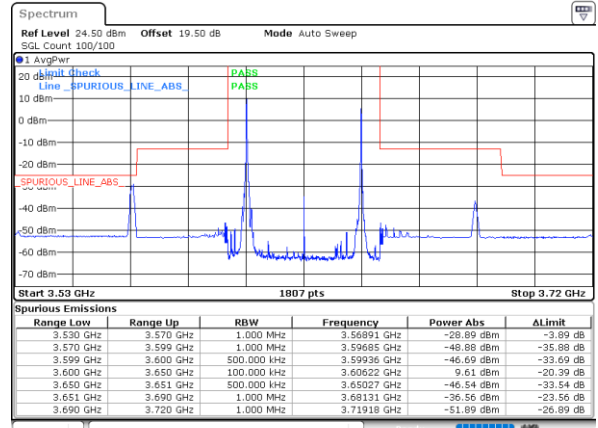

LTE Band 48C / 20MHz+20MHz

QPSK

Lowest Band Edge / 1RB0 and 1RB99

Middle Band Edge / 1RB0 and 1RB99

Date: 20 AUG 2024 14:24:41

Date: 13 AUG 2024 00:56:29