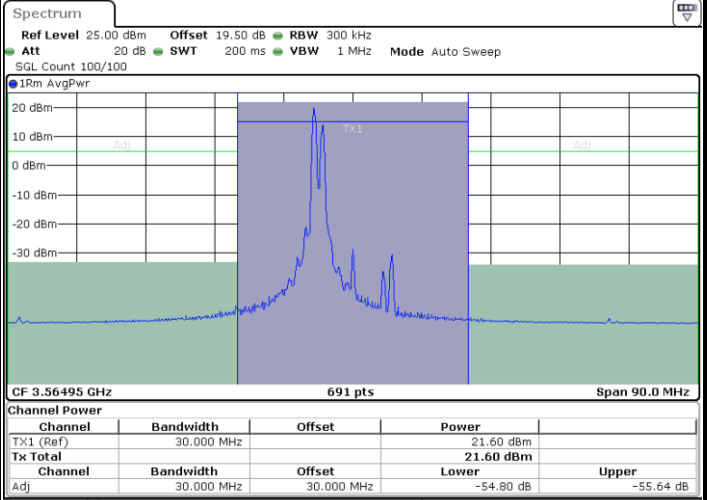

LTE Band 48C / 10MHz+20MHz

64QAM

Lowest Channel / 1RB0 and 1RB99

Lowest Channel / 1RB49 and 1RB0

Date: 9 AUG 2024 01:13:30

Date: 9 AUG 2024 01:17:36

Lowest Channel / Full RB

N/A