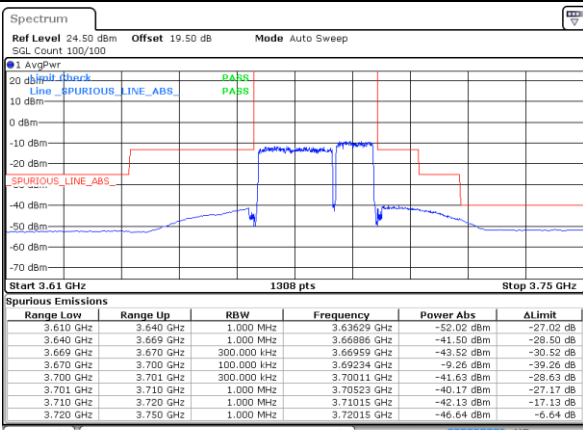

N/A

Date: 9 AUG 2024 01:51:22

Lowest Band Edge / Full RB

Lowest Band Edge / Full RB-CP

Date: 26 AUG 2024 19:21:44

Date: 26 AUG 2024 19:28:33

LTE Band 48C / 20MHz+10MHz

QPSK

Highest Band Edge / 1RB0 and 1RB49

Date: 20 AUG 2024 15:36:22

Middle Band Edge / 1RB0 and 1RB49

Date: 12 AUG 2024 22:54:16

Highest Band Edge / 1RB99 and 1RB0

Date: 9 AUG 2024 02:10:56

Middle Band Edge / 1RB99 and 1RB0

Date: 12 AUG 2024 22:58:45

Highest Band Edge / Full RB

Date: 20 AUG 2024 15:37:06

Middle Band Edge / Full RB

Date: 12 AUG 2024 22:59:39

LTE Band 48C / 20MHz+15MHz

QPSK

Lowest Band Edge / 1RB0 and 1RB74