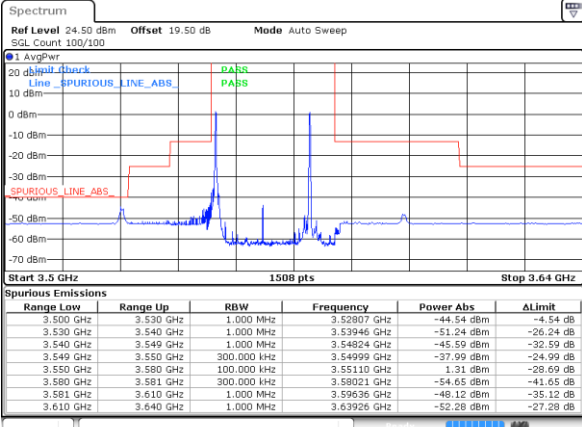

Middle Band Edge / 1RB74 and 1RB0

Date: 12, AUG, 2024 21:08:45

Lowest Band Edge / Full RB

Date: 20 AUG 2024 16:11:10

Middle Band Edge / Full RB

Date: 12, AUG, 2024 21:14:08

LTE Band 48C / 15MHz+20MHz

QPSK

Date: 20 AUG 2024 15:08:20

LTE Band 48C/ 20MHz+5MHz

QPSK

Lowest Band Edge / 1RB0 and 1RB24

Middle Band Edge / 1RB0 and 1RB24

Date: 20 AUG 2024 15:29:07

Date: 9 AUG 2024 04:35:57

Lowest Band Edge / 1RB99 and 1RB0

Middle Band Edge / 1RB99 and 1RB0

Date: 9 AUG 2024 00:11:14

Date: 9 AUG 2024 04:38:46

Lowest Band Edge / Full RB

Middle Band Edge / Full RB

Date: 9 AUG 2024 00:14:33

Date: 9 AUG 2024 04:35:24

LTE Band 48C / 20MHz+5MHz