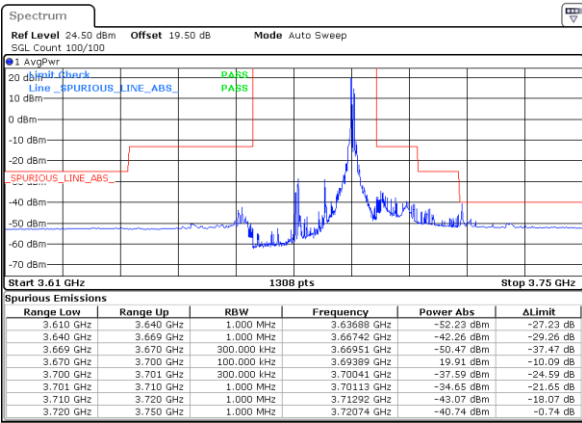

Middle Band Edge / 1RB99 and 1RB0

Date: 9 AUG 2024 00:11:14

Date: 9 AUG 2024 04:38:46

Lowest Band Edge / Full RB

Middle Band Edge / Full RB

Date: 9 AUG 2024 00:14:33

Date: 9 AUG 2024 04:35:24

LTE Band 48C / 20MHz+5MHz

QPSK

Highest Band Edge / 1RB0 and 1RB24

N/A

Date: 20 AUG 2024 15:16:22

Highest Band Edge / 1RB99 and 1RB0

N/A

Date: 9 AUG 2024 00:35:02

Highest Band Edge / Full RB

N/A

Date: 20 AUG 2024 15:30:20

LTE Band 48C / 20MHz+10MHz

QPSK

Lowest Band Edge / 1RB0 and 1RB49

N/A

Date: 20 AUG 2024 15:31:43

Lowest Band Edge / 1RB99 and 1RB0

N/A

Date: 9 AUG 2024 01:51:22

Lowest Band Edge / Full RB

Lowest Band Edge / Full RB-CP

Date: 26 AUG 2024 19:21:44

Date: 26 AUG 2024 19:28:33

LTE Band 48C / 20MHz+10MHz

QPSK