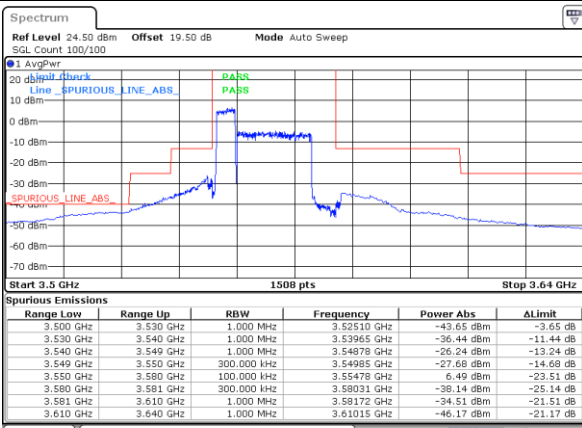

Lowest Band Edge / Full RB

Date: 12 AUG 2024 19:49:08