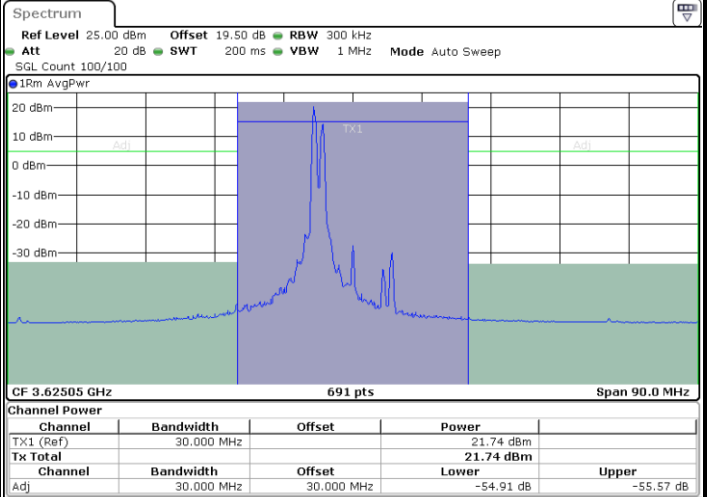

Date: 9 AUG 2024 01:12:40

LTE Band 48C / 10MHz+20MHz

64QAM

Middle Channel / 1RB0 and 1RB9

Middle Channel / 1RB49 and 1RB0

Date: 9 AUG.2024 00:57:25

Date: 9 AUG.2024 01:01:30

Middle Channel / Full RB

N/A

Date: 9 AUG.2024 00:56:35

LTE Band 48C / 10MHz+20MHz

64QAM

Highest Channel / 1RB0 and 1RB99

Highest Channel / 1RB49 and 1RB0

Date: 9 AUG 2024 01:32:31

Date: 9 AUG 2024 01:36:38