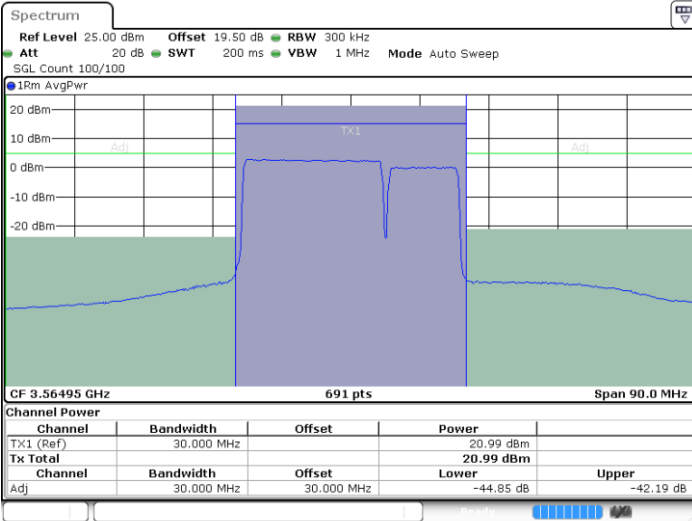

Lowest Channel / Full RB

N/A

Date: 9 AUG 2024 01:58:16