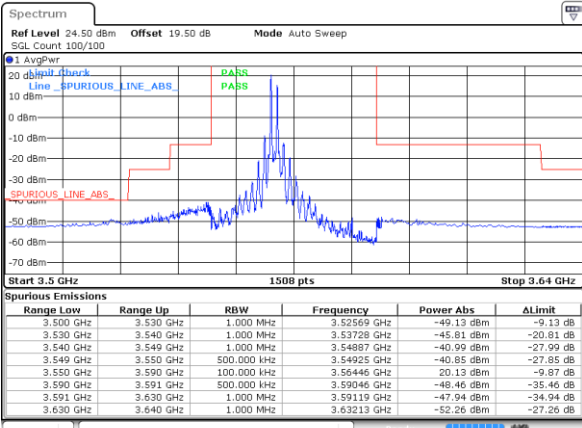

Date: 26 AUG 2024 19:09:16

Date: 26 AUG 2024 19:11:19

LTE Band 48C / 10MHz+20MHz

QPSK

Highest Band Edge / 1RB0 and 1RB99

Date: 20 AUG 2024 14:59:10

Middle Band Edge / 1RB0 and 1RB99

Date: 9 AUG 2024 04:42:10

LTE Band 48C / 15MHz+20MHz

QPSK

Lowest Band Edge / 1RB0 and 1RB99

Date: 20 AUG 2024 16:09:30

Middle Band Edge / 1RB0 and 1RB99

Date: 12, AUG, 2024 21:13:14

Lowest Band Edge / 1RB74 and 1RB0

Date: 9 AUG 2024 02:36:49

Middle Band Edge / 1RB74 and 1RB0

Date: 12, AUG, 2024 21:08:45

Lowest Band Edge / Full RB

Date: 20 AUG 2024 16:11:10

Middle Band Edge / Full RB

Date: 12, AUG, 2024 21:14:08

LTE Band 48C / 15MHz+20MHz

QPSK