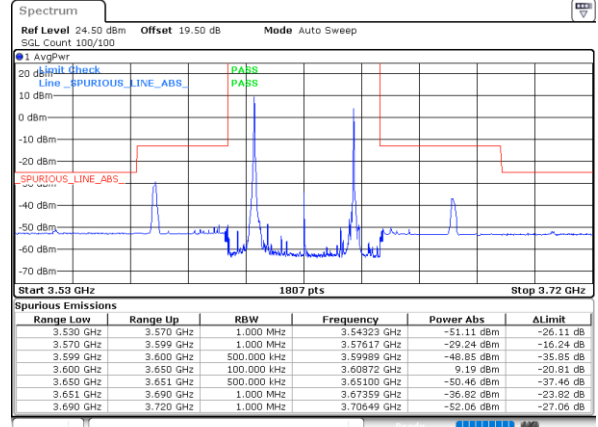

Date: 12 AUG 2024 22:58:45

Highest Band Edge / Full RB

Date: 20 AUG 2024 15:37:06

Middle Band Edge / Full RB

Date: 12 AUG 2024 22:59:39

LTE Band 48C / 20MHz+15MHz

QPSK

Lowest Band Edge / 1RB0 and 1RB74

N/A

Date: 20 AUG 2024 15:40:58

Lowest Band Edge / 1RB99 and 1RB0

N/A

Date: 9 AUG 2024 03:19:34

Lowest Band Edge / Full RB

Lowest Band Edge / Full RB-CP

Date: 26 AUG 2024 19:37:57

Date: 26 AUG 2024 19:40:09

LTE Band 48C / 20MHz+15MHz

QPSK

Highest Band Edge / 1RB0 and 1RB74

Date: 20 AUG 2024 16:14:34

Middle Band Edge / 1RB0 and 1RB74

Date: 12 AUG 2024 23:35:11

Highest Band Edge / 1RB99 and 1RB0

Date: 9 AUG 2024 03:39:12

Middle Band Edge / 1RB99 and 1RB0

Date: 12 AUG 2024 23:39:40

Highest Band Edge / Full RB

Date: 20 AUG 2024 15:44:06

Middle Band Edge / Full RB

Date: 12 AUG 2024 23:40:34

LTE Band 48C / 20MHz+20MHz