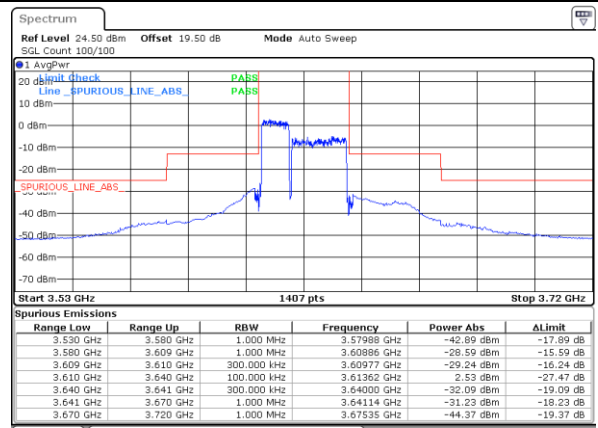

Date: 26 AUG 2024 19:09:16

Date: 26 AUG 2024 19:11:19

LTE Band 48C / 10MHz+20MHz

QPSK

Highest Band Edge / 1RB0 and 1RB99

Date: 20 AUG 2024 14:59:10

Middle Band Edge / 1RB0 and 1RB99

Date: 9 AUG 2024 04:42:10

Highest Band Edge / 1RB49 and 1RB0

Date: 9 AUG 2024 01:27:13

Middle Band Edge / 1RB49 and 1RB0

Date: 9 AUG 2024 04:39:22

Highest Band Edge / Full RB

Date: 20 AUG 2024 15:05:19

Middle Band Edge / Full RB

Date: 9 AUG 2024 04:42:43

LTE Band 48C / 15MHz+20MHz

QPSK

Lowest Band Edge / 1RB0 and 1RB99

Date: 20 AUG 2024 16:09:30

Middle Band Edge / 1RB0 and 1RB99

Date: 12, AUG, 2024 21:13:14

Lowest Band Edge / 1RB74 and 1RB0

Date: 9 AUG 2024 02:36:49

Middle Band Edge / 1RB74 and 1RB0

Date: 12, AUG, 2024 21:08:45

Lowest Band Edge / Full RB

Date: 20 AUG 2024 16:11:10

Middle Band Edge / Full RB

Date: 12, AUG, 2024 21:14:08

LTE Band 48C / 15MHz+20MHz

QPSK