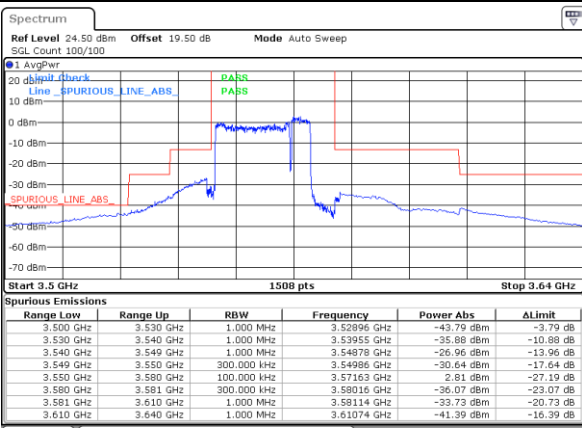

Date: 20 AUG 2024 15:08:20

LTE Band 48C/ 20MHz+5MHz

QPSK

Lowest Band Edge / 1RB0 and 1RB24

Middle Band Edge / 1RB0 and 1RB24

Date: 20 AUG 2024 15:29:07

Date: 9 AUG 2024 04:35:57

Lowest Band Edge / 1RB99 and 1RB0

Middle Band Edge / 1RB99 and 1RB0

Date: 9 AUG 2024 00:11:14

Date: 9 AUG 2024 04:38:46

Lowest Band Edge / Full RB

Middle Band Edge / Full RB

Date: 9 AUG 2024 00:14:33

Date: 9 AUG 2024 04:35:24

LTE Band 48C / 20MHz+5MHz