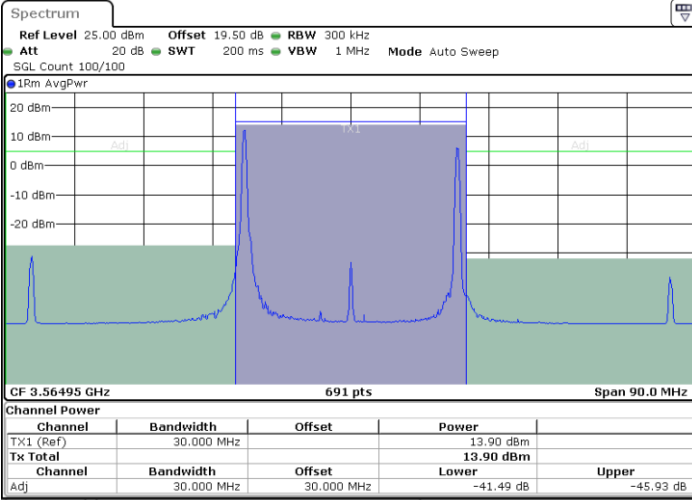

Date: 9 AUG 2024 00:38:36

LTE Band 48C / 20MHz+10MHz

64QAM

Lowest Channel / 1RB0 and 1RB49

Lowest Channel / 1RB99 and 1RB0

Date: 9 AUG 2024 01:59:05

Date: 9 AUG 2024 02:03:11

Lowest Channel / Full RB