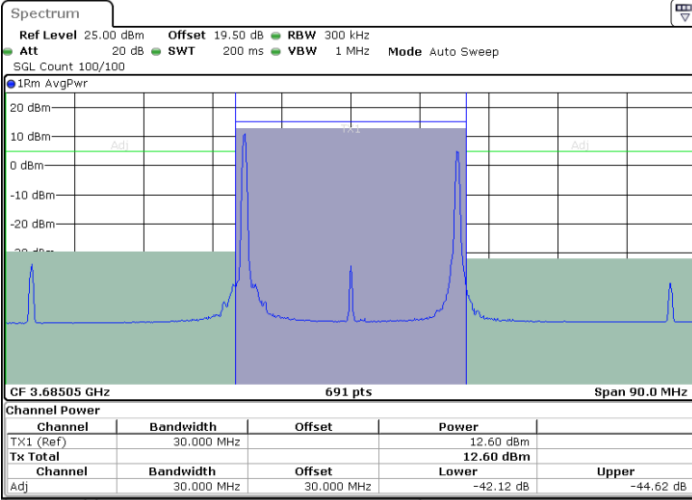

N/A

Date: 9 AUG.2024 00:56:35

LTE Band 48C / 10MHz+20MHz

64QAM

Highest Channel / 1RB0 and 1RB99

Highest Channel / 1RB49 and 1RB0

Date: 9 AUG 2024 01:32:31

Date: 9 AUG 2024 01:36:38

Highest Channel / Full RB

N/A

Date: 9 AUG 2024 01:31:41

LTE Band 48C / 15MHz+20MHz

64QAM

Lowest Channel / 1RB0 and 1RB99

Lowest Channel / 1RB74 and 1RB0

Date: 9 AUG 2024 02:44:32