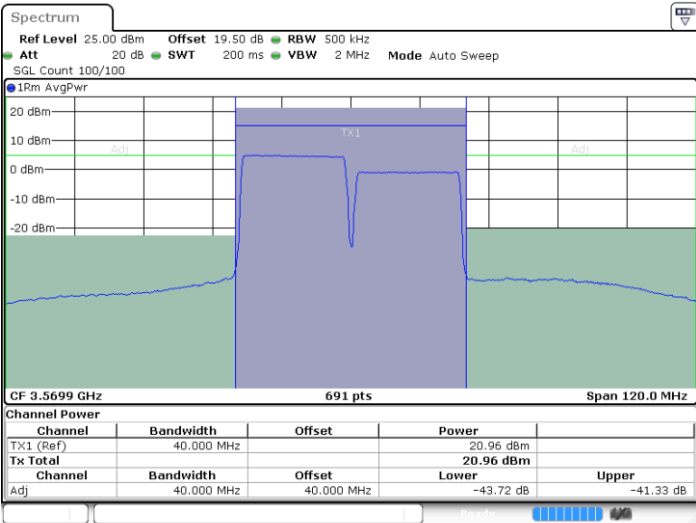

Highest Channel / 1RB0 and 1RB74

Highest Channel / 1RB99 and 1RB0

Date: 9 AUG.2024 03:43:33

Date: 9 AUG.2024 03:47:39

Highest Channel / Full RB

N/A

Date: 9 AUG.2024 03:42:43

LTE Band 48C / 20MHz+20MHz

64QAM

Lowest Channel / 1RB0 and 1RB99

Lowest Channel / 1RB99 and 1RB0

Date: 9 AUG 2024 04:09:08

Date: 9 AUG 2024 04:13:03

Lowest Channel / Full RB

N/A

Date: 9 AUG 2024 04:08:20

LTE Band 48C / 20MHz+20MHz

64QAM

MiddleChannel / 1RB0 and 1RB99

Middle Channel / 1RB99 and 1RB0

Date: 9 AUG 2024 03:56:22

Date: 9 AUG 2024 04:00:17

Middle Channel / Full RB

N/A

Date: 9 AUG 2024 03:55:35

LTE Band 48C / 20MHz+20MHz

64QAM

Highest Channel / 1RB0 and 1RB99

Highest Channel / 1RB99 and 1RB0

Date: 9 AUG 2024 04:24:44

Date: 9 AUG 2024 04:28:39

Highest Channel / Full RB