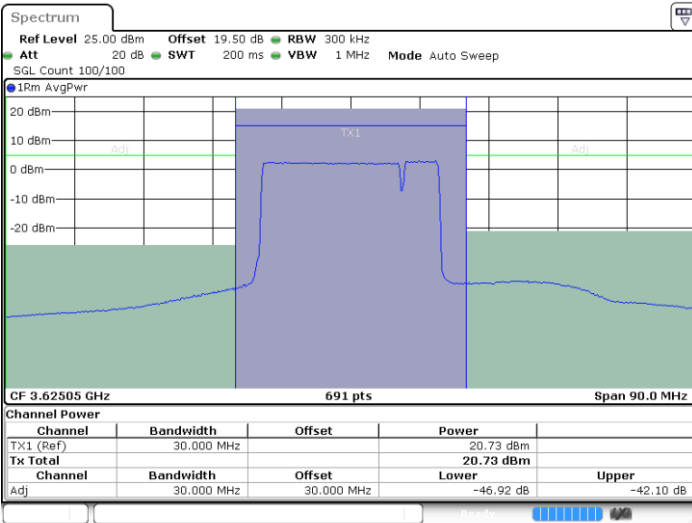

Middle Channel / Full RB

N/A

Date: 9 AUG 2024 00:02:03