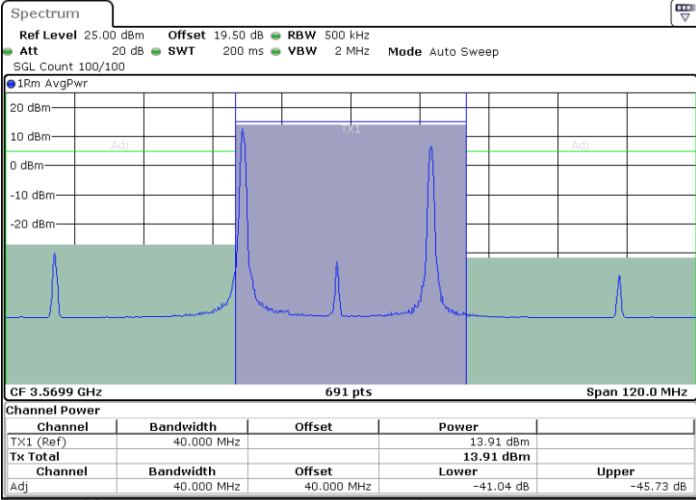

Highest Channel / Full RB

N/A

Date: 9 AUG 2024 01:31:41

LTE Band 48C / 15MHz+20MHz

64QAM

Lowest Channel / 1RB0 and 1RB99

Lowest Channel / 1RB74 and 1RB0

Date: 9 AUG 2024 02:44:32