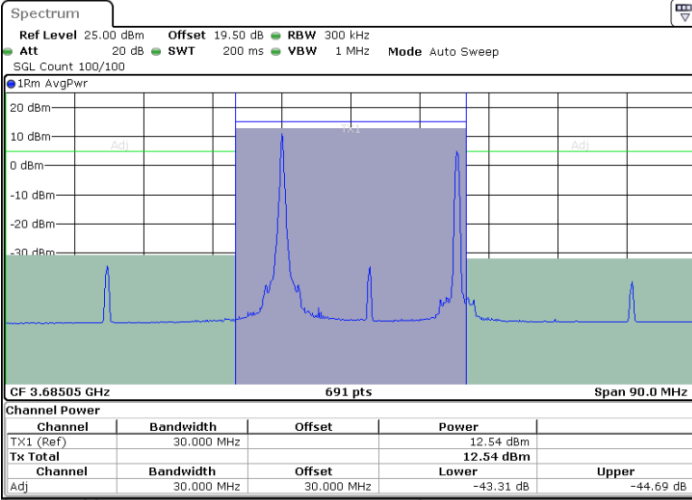

LTE Band 48C / 20MHz+5MHz

64QAM

Highest Channel / 1RB0 and 1RB24

Highest Channel / 1RB99 and 1RB0

Date: 9 AUG 2024 00:39:25

Date: 9 AUG 2024 00:43:31

Highest Channel / Full RB

N/A