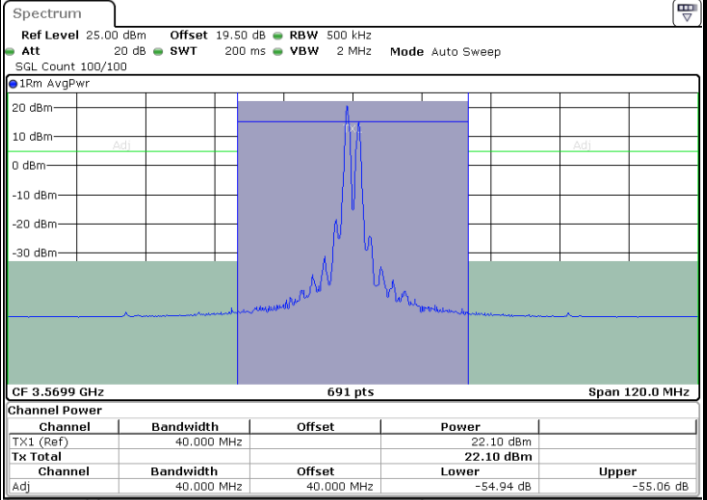

Date: 9 AUG 2024 04:13:03