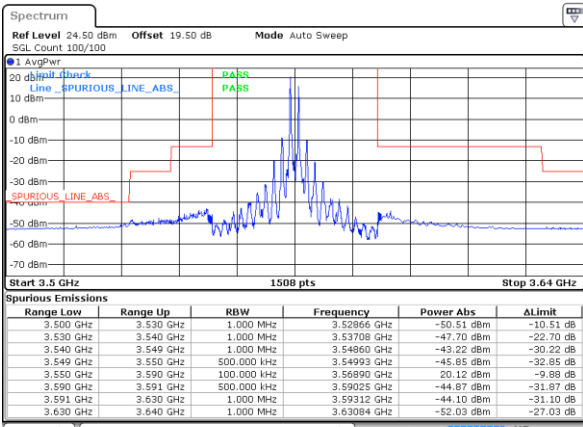

Date: 26 AUG 2024 19:40:09

LTE Band 48C / 20MHz+15MHz

QPSK

Highest Band Edge / 1RB0 and 1RB74

Date: 20 AUG 2024 16:14:34

Middle Band Edge / 1RB0 and 1RB74

Date: 12 AUG 2024 23:35:11

Highest Band Edge / 1RB99 and 1RB0

Date: 9 AUG 2024 03:39:12

Middle Band Edge / 1RB99 and 1RB0

Date: 12 AUG 2024 23:39:40

Highest Band Edge / Full RB

Date: 20 AUG 2024 15:44:06

Middle Band Edge / Full RB

Date: 12 AUG 2024 23:40:34

LTE Band 48C / 20MHz+20MHz

QPSK

Lowest Band Edge / 1RB0 and 1RB99

Middle Band Edge / 1RB0 and 1RB99

Date: 20 AUG 2024 14:24:41

Date: 13 AUG 2024 00:56:29

Lowest Band Edge / 1RB99 and 1RB0

Middle Band Edge / 1RB99 and 1RB0

Date: 9 AUG 2024 04:01:50

Date: 13 AUG 2024 01:00:49

Lowest Band Edge / Full RB

Middle Band Edge / Full RB

Date: 20 AUG 2024 15:47:18

Date: 13 AUG 2024 01:01:41