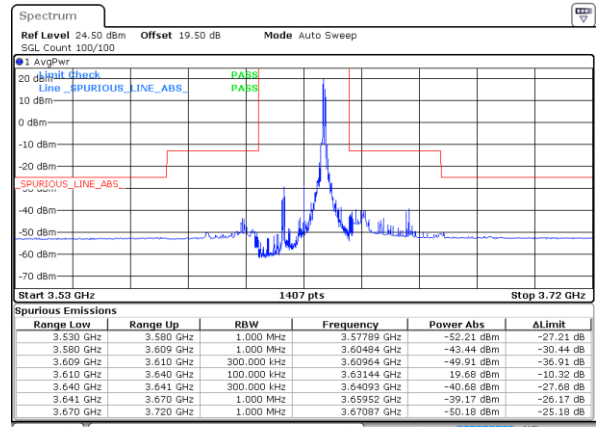

Date: 20 AUG 2024 15:08:20

LTE Band 48C/ 20MHz+5MHz

QPSK

Lowest Band Edge / 1RB0 and 1RB24

Middle Band Edge / 1RB0 and 1RB24

Date: 20 AUG 2024 15:29:07

Date: 9 AUG 2024 04:35:57

Lowest Band Edge / 1RB99 and 1RB0

Middle Band Edge / 1RB99 and 1RB0

Date: 9 AUG 2024 00:11:14

Date: 9 AUG 2024 04:38:46

Lowest Band Edge / Full RB

Middle Band Edge / Full RB

Date: 9 AUG 2024 00:14:33

Date: 9 AUG 2024 04:35:24

LTE Band 48C / 20MHz+5MHz