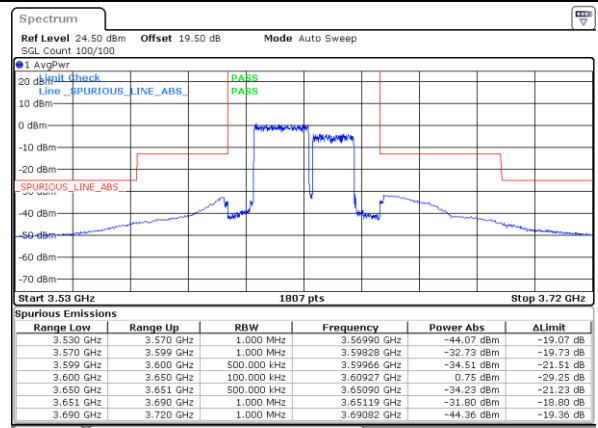

Date: 26 AUG 2024 19:40:09

LTE Band 48C / 20MHz+15MHz

QPSK

Highest Band Edge / 1RB0 and 1RB74

Date: 20 AUG 2024 16:14:34

Middle Band Edge / 1RB0 and 1RB74

Date: 12 AUG 2024 23:35:11

Highest Band Edge / 1RB99 and 1RB0

Date: 9 AUG 2024 03:39:12

Middle Band Edge / 1RB99 and 1RB0

Date: 12 AUG 2024 23:39:40

Highest Band Edge / Full RB

Date: 20 AUG 2024 15:44:06

Middle Band Edge / Full RB

Date: 12 AUG 2024 23:40:34

LTE Band 48C / 20MHz+20MHz