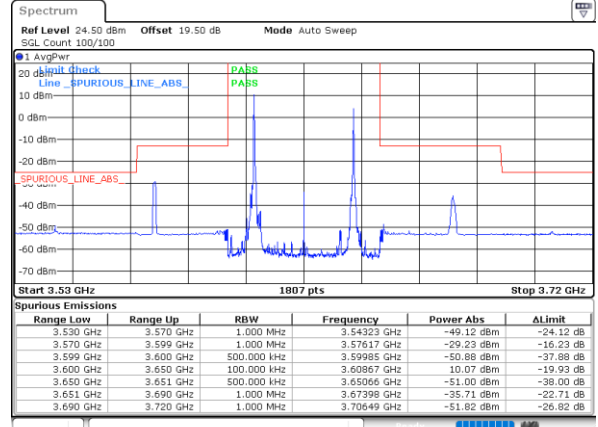

LTE Band 48C / 15MHz+20MHz

QPSK

Lowest Band Edge / 1RB0 and 1RB99

Date: 20 AUG 2024 16:09:30

Middle Band Edge / 1RB0 and 1RB99

Date: 12, AUG, 2024 21:13:14

Lowest Band Edge / 1RB74 and 1RB0

Date: 9 AUG 2024 02:36:49

Middle Band Edge / 1RB74 and 1RB0

Date: 12, AUG, 2024 21:08:45

Lowest Band Edge / Full RB

Date: 20 AUG 2024 16:11:10

Middle Band Edge / Full RB

Date: 12, AUG, 2024 21:14:08

LTE Band 48C / 15MHz+20MHz

QPSK