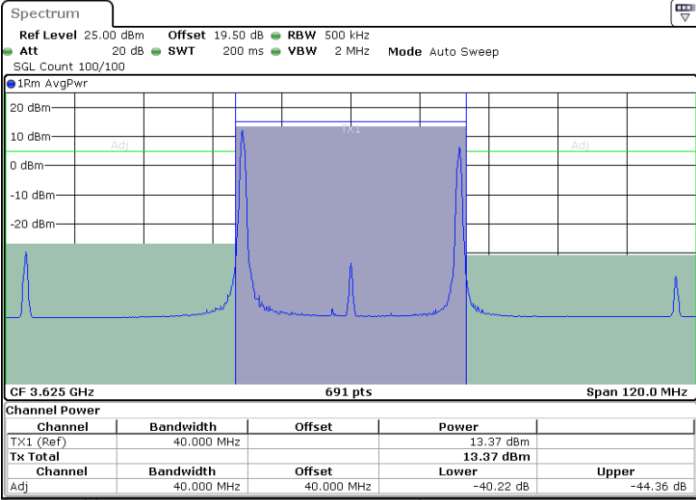

LTE Band 48C / 20MHz+20MHz

64QAM

MiddleChannel / 1RB0 and 1RB99

Middle Channel / 1RB99 and 1RB0

Date: 9 AUG 2024 03:56:22

Date: 9 AUG 2024 04:00:17