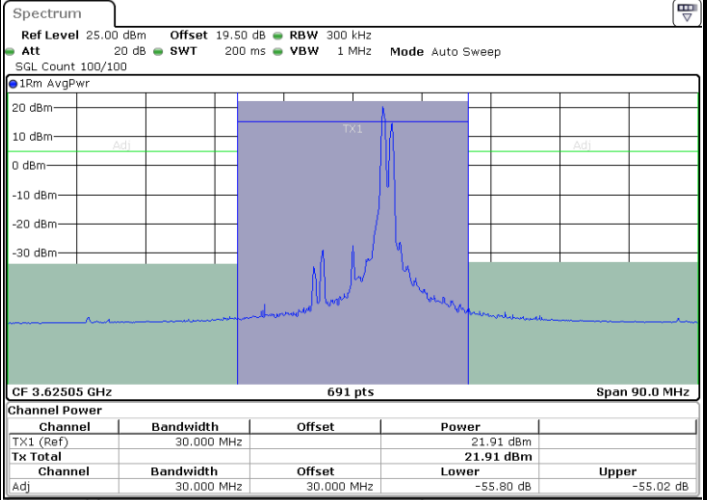

N/A

Date: 9 AUG 2024 01:58:16

LTE Band 48C / 20MHz+10MHz

64QAM

Middle Channel / 1RB0 and 1RB49

Middle Channel / 1RB99 and 1RB0

Date: 9 AUG 2024 01:45:39

Date: 9 AUG 2024 01:49:45

Middle Channel / Full RB

N/A

Date: 9 AUG 2024 01:44:50

LTE Band 48C / 20MHz+10MHz

64QAM

Highest Channel / 1RB0 and 1RB49

Highest Channel / 1RB99 and 1RB0

Date: 9 AUG 2024 02:15:17