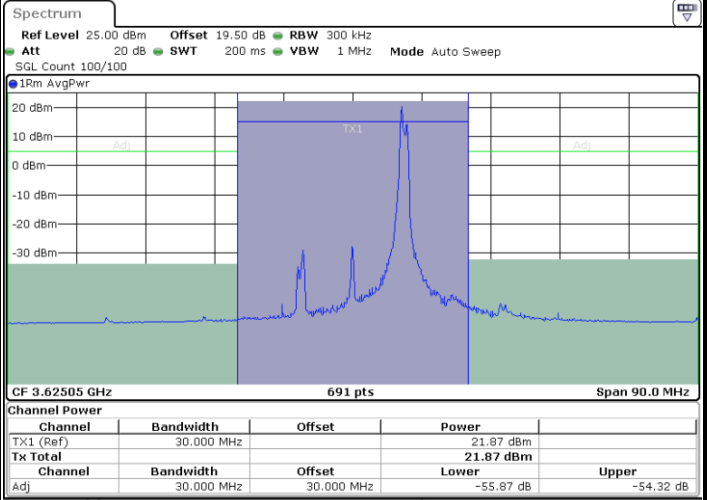

LTE Band 48C / 20MHz+5MHz

64QAM

Middle Channel / 1RB0 and 1RB24

Middle Channel / 1RB99 and 1RB0

Date: 9 AUG 2024 00:02:53

Date: 9 AUG 2024 00:06:58