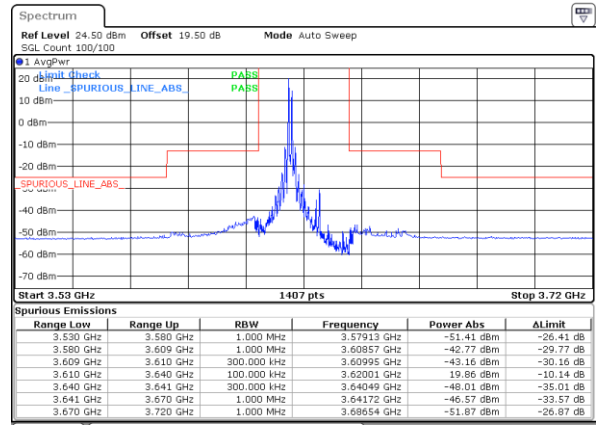

N/A

Date: 8 AUG 2024 23:45:22

Highest Band Edge / Full RB

Highest Band Edge / Full RB-CP

Date: 26 AUG 2024 19:51:00

Date: 26 AUG 2024 19:53:04

LTE Band 48C / 10MHz+20MHz

QPSK

Date: 26 AUG 2024 19:09:16

Date: 26 AUG 2024 19:11:19

LTE Band 48C / 10MHz+20MHz

QPSK

Highest Band Edge / 1RB0 and 1RB99

Date: 20 AUG 2024 14:59:10

Middle Band Edge / 1RB0 and 1RB99

Date: 9 AUG 2024 04:42:10

Highest Band Edge / 1RB49 and 1RB0

Date: 9 AUG 2024 01:27:13

Middle Band Edge / 1RB49 and 1RB0

Date: 9 AUG 2024 04:39:22

Highest Band Edge / Full RB

Date: 20 AUG 2024 15:05:19

Middle Band Edge / Full RB

Date: 9 AUG 2024 04:42:43

LTE Band 48C / 15MHz+20MHz

QPSK

Lowest Band Edge / 1RB0 and 1RB99

Date: 20 AUG 2024 16:09:30

Middle Band Edge / 1RB0 and 1RB99

Date: 12, AUG, 2024 21:13:14

Lowest Band Edge / 1RB74 and 1RB0

Date: 9 AUG 2024 02:36:49