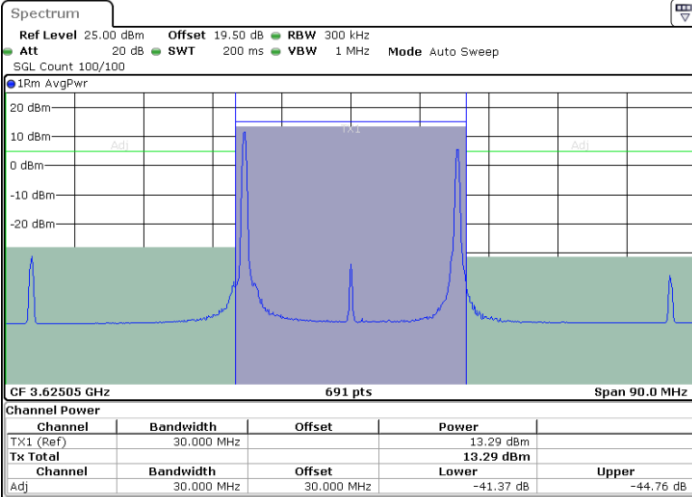

Date: 9 AUG 2024 01:12:40

LTE Band 48C / 10MHz+20MHz

64QAM

Middle Channel / 1RB0 and 1RB9

Middle Channel / 1RB49 and 1RB0

Date: 9 AUG.2024 00:57:25

Date: 9 AUG.2024 01:01:30

Middle Channel / Full RB