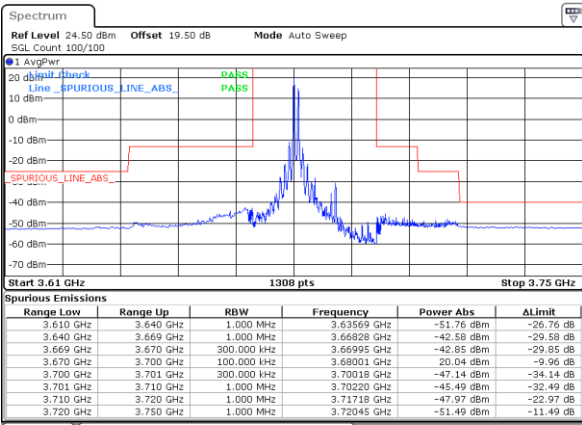

N/A

Date: 8 AUG 2024 23:45:22

Highest Band Edge / Full RB

Highest Band Edge / Full RB-CP

Date: 26 AUG 2024 19:51:00

Date: 26 AUG 2024 19:53:04

LTE Band 48C / 10MHz+20MHz

QPSK

Lowest Band Edge / 1RB0 and 1RB99

N/A

Date: 20 AUG 2024 16:04:54

Lowest Band Edge / 1RB49 and 1RB0

N/A

Date: 9 AUG 2024 01:05:47

Lowest Band Edge / Full RB

Lowest Band Edge / Full RB-CP

Date: 26 AUG 2024 19:09:16

Date: 26 AUG 2024 19:11:19

LTE Band 48C / 10MHz+20MHz

QPSK

Highest Band Edge / 1RB0 and 1RB99

Date: 20 AUG 2024 14:59:10

Middle Band Edge / 1RB0 and 1RB99

Date: 9 AUG 2024 04:42:10

Highest Band Edge / 1RB49 and 1RB0

Date: 9 AUG 2024 01:27:13

Middle Band Edge / 1RB49 and 1RB0

Date: 9 AUG 2024 04:39:22

Highest Band Edge / Full RB

Date: 20 AUG 2024 15:05:19

Middle Band Edge / Full RB

Date: 9 AUG 2024 04:42:43