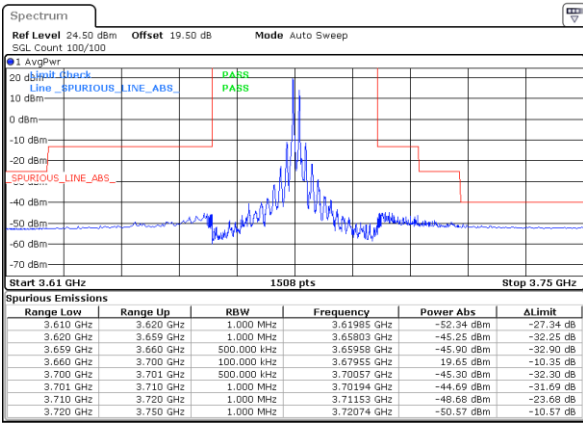

Middle Band Edge / 1RB74 and 1RB0

Date: 12, AUG, 2024 21:08:45

Lowest Band Edge / Full RB

Date: 20 AUG 2024 16:11:10

Middle Band Edge / Full RB

Date: 12, AUG, 2024 21:14:08

LTE Band 48C / 15MHz+20MHz

QPSK

Highest Band Edge / 1RB0 and 1RB99

N/A

Date: 20 AUG 2024 16:49:39

Highest Band Edge / 1RB74 and 1RB0

N/A

Date: 9 AUG 2024 02:56:20

Highest Band Edge / Full RB

N/A

Date: 20 AUG 2024 15:08:20

LTE Band 48C/ 20MHz+5MHz

QPSK

Lowest Band Edge / 1RB0 and 1RB24

Middle Band Edge / 1RB0 and 1RB24

Date: 20 AUG 2024 15:29:07

Date: 9 AUG 2024 04:35:57

Lowest Band Edge / 1RB99 and 1RB0

Middle Band Edge / 1RB99 and 1RB0

Date: 9 AUG 2024 00:11:14

Date: 9 AUG 2024 04:38:46

Lowest Band Edge / Full RB

Middle Band Edge / Full RB

Date: 9 AUG 2024 00:14:33

Date: 9 AUG 2024 04:35:24

LTE Band 48C / 20MHz+5MHz