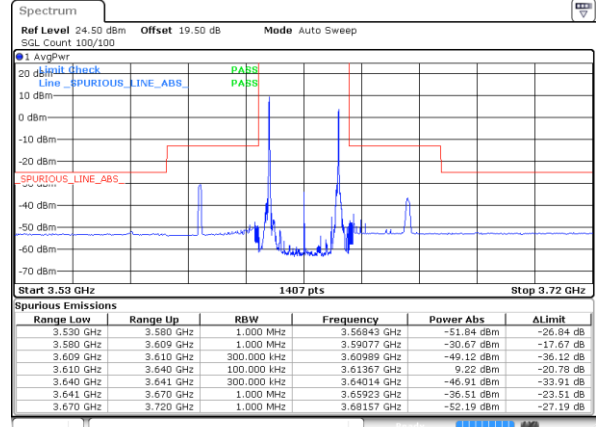

Middle Band Edge / 1RB0 and 1RB99

Date: 9 AUG 2024 04:29:14