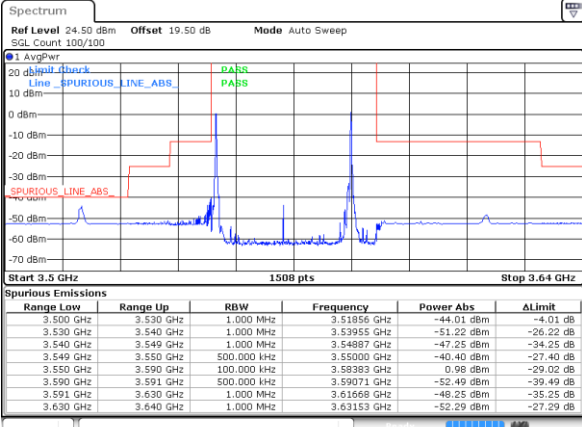

Date: 26 AUG 2024 19:09:16

Date: 26 AUG 2024 19:11:19

LTE Band 48C / 10MHz+20MHz

QPSK

Highest Band Edge / 1RB0 and 1RB99

Date: 20 AUG 2024 14:59:10

Middle Band Edge / 1RB0 and 1RB99

Date: 9 AUG 2024 04:42:10

Highest Band Edge / 1RB49 and 1RB0

Date: 9 AUG 2024 01:27:13

Middle Band Edge / 1RB49 and 1RB0

Date: 9 AUG 2024 04:39:22

Highest Band Edge / Full RB

Date: 20 AUG 2024 15:05:19

Middle Band Edge / Full RB

Date: 9 AUG 2024 04:42:43

LTE Band 48C / 15MHz+20MHz

QPSK

Lowest Band Edge / 1RB0 and 1RB99

Date: 20 AUG 2024 16:09:30

Middle Band Edge / 1RB0 and 1RB99

Date: 12, AUG, 2024 21:13:14

Lowest Band Edge / 1RB74 and 1RB0

Date: 9 AUG 2024 02:36:49

Middle Band Edge / 1RB74 and 1RB0

Date: 12, AUG, 2024 21:08:45

Lowest Band Edge / Full RB

Date: 20 AUG 2024 16:11:10

Middle Band Edge / Full RB

Date: 12, AUG, 2024 21:14:08

LTE Band 48C / 15MHz+20MHz

QPSK