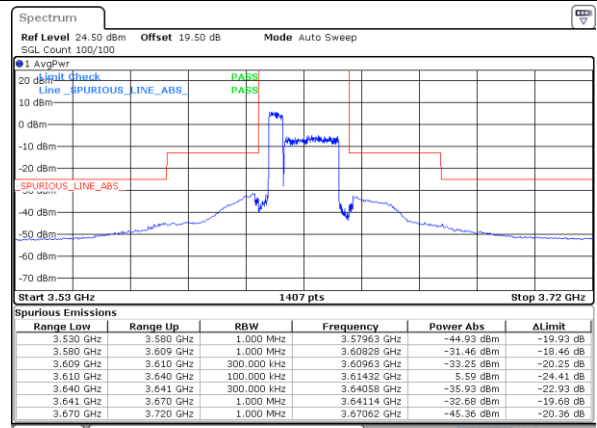

#### Lowest Band Edge / 1RB24 and 1RB0

Date: 8 AUG 2024 23:20:33

#### Middle Band Edge / 1RB24 and 1RB0

Date: 9 AUG 2024 04:32:01

#### Lowest Band Edge / Full RB

Date: 12 AUG 2024 19:49:08

#### Middle Band Edge / Full RB

Date: 9 AUG 2024 04:32:34

LTE Band 48C / 5MHz+20MHz

QPSK

Highest Band Edge / 1RB0 and 1RB9

N/A

Date: 20 AUG 2024 14:51:17

Highest Band Edge / 1RB24 and 1RB0