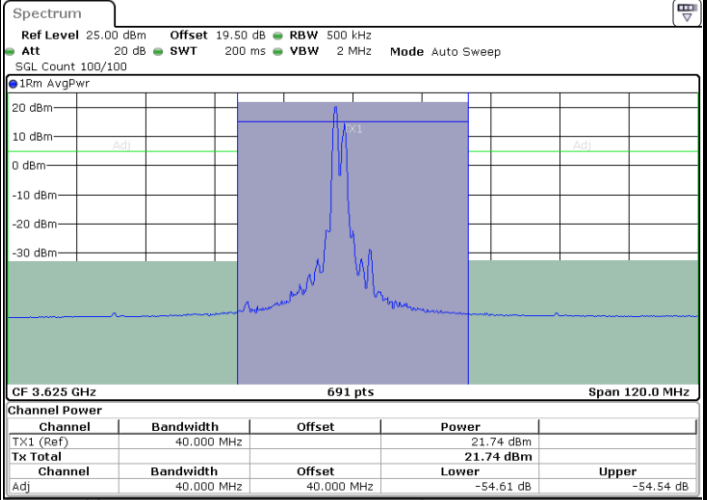

Date: 9 AUG 2024 02:48:37

Lowest Channel / Full RB

N/A

Date: 9 AUG 2024 02:43:42

LTE Band 48C / 15MHz+20MHz

64QAM

Middle Channel / 1RB0 and 1RB9

Middle Channel / 1RB74 and 1RB0