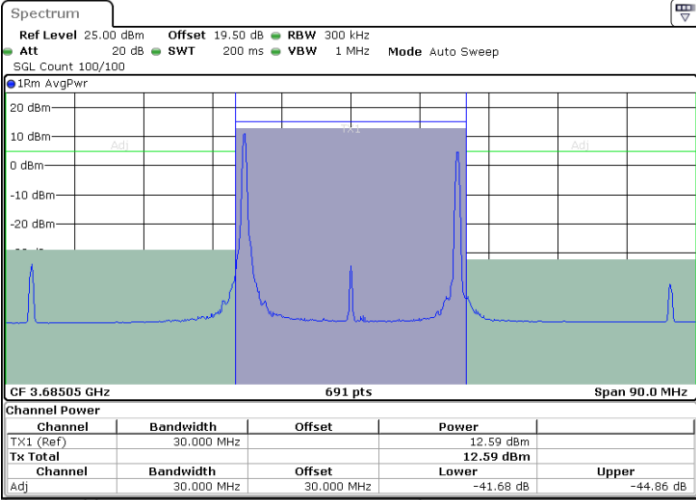

Middle Channel / Full RB

N/A

Date: 9 AUG 2024 01:44:50

LTE Band 48C / 20MHz+10MHz

64QAM

Highest Channel / 1RB0 and 1RB49

Highest Channel / 1RB99 and 1RB0

Date: 9 AUG 2024 02:15:17

Date: 9 AUG 2024 02:19:22

Highest Channel / Full RB

N/A

Date: 9 AUG 2024 02:14:28

LTE Band 48C / 20MHz+15MHz

64QAM

Lowest Channel / 1RB0 and 1RB74

Lowest Channel / 1RB99 and 1RB0