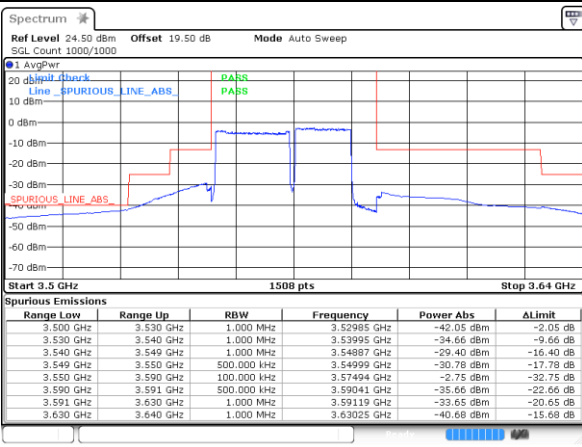

Date: 12 AUG 2024 22:58:45

Highest Band Edge / Full RB

Date: 20 AUG 2024 15:37:06

Middle Band Edge / Full RB

Date: 12 AUG 2024 22:59:39

LTE Band 48C / 20MHz+15MHz

QPSK

Lowest Band Edge / 1RB0 and 1RB74

N/A

Date: 20 AUG 2024 15:40:58

Lowest Band Edge / 1RB99 and 1RB0

N/A

Date: 9 AUG 2024 03:19:34

Lowest Band Edge / Full RB

Lowest Band Edge / Full RB-CP

Date: 26 AUG 2024 19:37:57

Date: 26 AUG 2024 19:40:09

LTE Band 48C / 20MHz+15MHz

QPSK

Highest Band Edge / 1RB0 and 1RB74

Date: 20 AUG 2024 16:14:34

Middle Band Edge / 1RB0 and 1RB74

Date: 12 AUG 2024 23:35:11

Highest Band Edge / 1RB99 and 1RB0

Date: 9 AUG 2024 03:39:12

Middle Band Edge / 1RB99 and 1RB0

Date: 12 AUG 2024 23:39:40

Highest Band Edge / Full RB

Date: 20 AUG 2024 15:44:06

Middle Band Edge / Full RB

Date: 12 AUG 2024 23:40:34

LTE Band 48C / 20MHz+20MHz