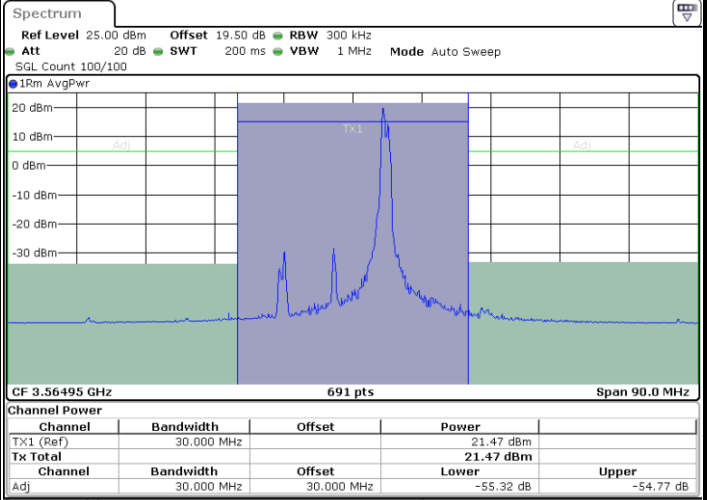

Highest Channel / 1RB74 and 1RB0

Date: 9 AUG 2024 03:00:43

Date: 9 AUG 2024 03:04:48

Highest Channel / Full RB

N/A

Date: 9 AUG 2024 02:59:52

LTE Band 48C / 20MHz+5MHz

64QAM

Lowest Channel / 1RB0 and 1RB24

Lowest Channel / 1RB99 and 1RB0

Date: 9 AUG.2024 00:18:58

Date: 9 AUG.2024 00:23:04

Lowest Channel / Full RB

N/A

Date: 9 AUG.2024 00:18:07

LTE Band 48C / 20MHz+5MHz