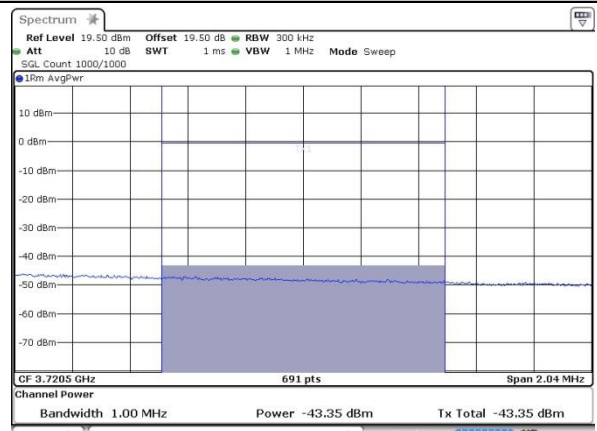

#### Middle Band Edge / Full RB

Date: 9 AUG 2024 04:32:34

LTE Band 48C / 5MHz+20MHz

QPSK

Highest Band Edge / 1RB0 and 1RB9

N/A

Date: 20 AUG 2024 14:51:17

Highest Band Edge / 1RB24 and 1RB0

N/A

Date: 8 AUG 2024 23:45:22

Highest Band Edge / Full RB

Highest Band Edge / Full RB-CP

Date: 26 AUG 2024 19:51:00

Date: 26 AUG 2024 19:53:04

LTE Band 48C / 10MHz+20MHz

QPSK