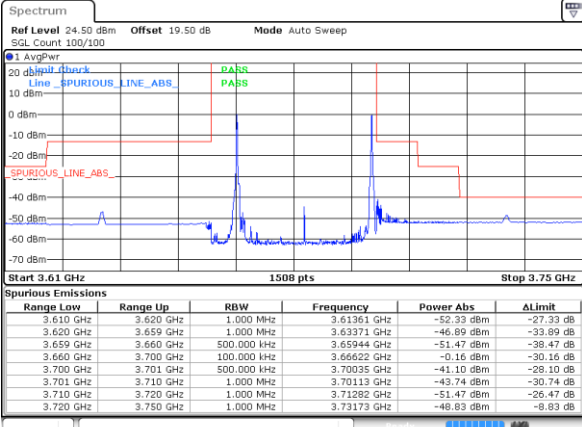

Date: 12 AUG 2024 22:58:45

Highest Band Edge / Full RB

Date: 20 AUG 2024 15:37:06

Middle Band Edge / Full RB

Date: 12 AUG 2024 22:59:39

LTE Band 48C / 20MHz+15MHz

QPSK

Lowest Band Edge / 1RB0 and 1RB74

N/A

Date: 20 AUG 2024 15:40:58

Lowest Band Edge / 1RB99 and 1RB0

N/A

Date: 9 AUG 2024 03:19:34

Lowest Band Edge / Full RB

Lowest Band Edge / Full RB-CP

Date: 26 AUG 2024 19:37:57

Date: 26 AUG 2024 19:40:09

LTE Band 48C / 20MHz+15MHz

QPSK

Highest Band Edge / 1RB0 and 1RB74

Date: 20 AUG 2024 16:14:34

Middle Band Edge / 1RB0 and 1RB74

Date: 12 AUG 2024 23:35:11

Highest Band Edge / 1RB99 and 1RB0