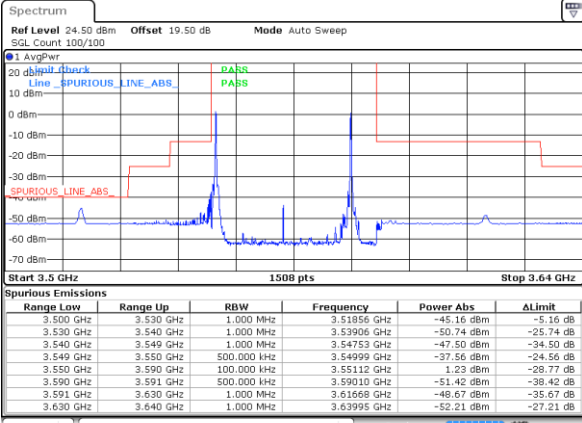

LTE Band 48C / 20MHz+15MHz

QPSK

Lowest Band Edge / 1RB0 and 1RB74

N/A

Date: 20 AUG 2024 15:40:58