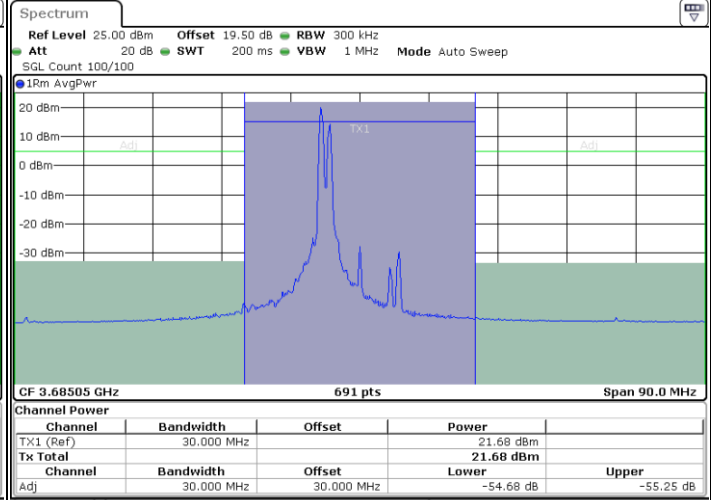

N/A

Date: 9 AUG.2024 00:56:35

LTE Band 48C / 10MHz+20MHz

64QAM

Highest Channel / 1RB0 and 1RB99

Highest Channel / 1RB49 and 1RB0

Date: 9 AUG 2024 01:32:31

Date: 9 AUG 2024 01:36:38

Highest Channel / Full RB

N/A

Date: 9 AUG 2024 01:31:41

LTE Band 48C / 15MHz+20MHz

64QAM

Lowest Channel / 1RB0 and 1RB99

Lowest Channel / 1RB74 and 1RB0

Date: 9 AUG 2024 02:44:32