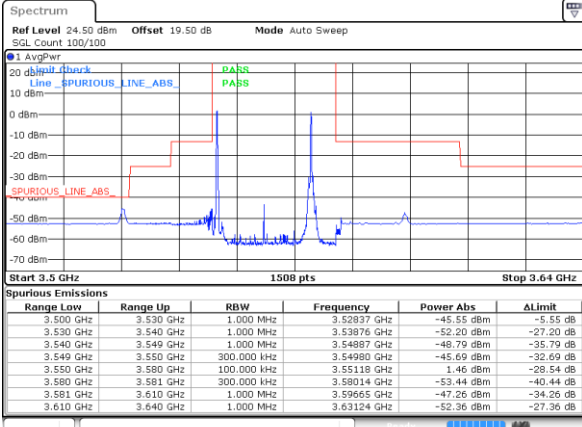

Conducted Band Edge

LTE Band 48C / 5MHz+20MHz

QPSK

Lowest Band Edge / 1RB0 and 1RB99

Date: 20 AUG 2024 16:03:37