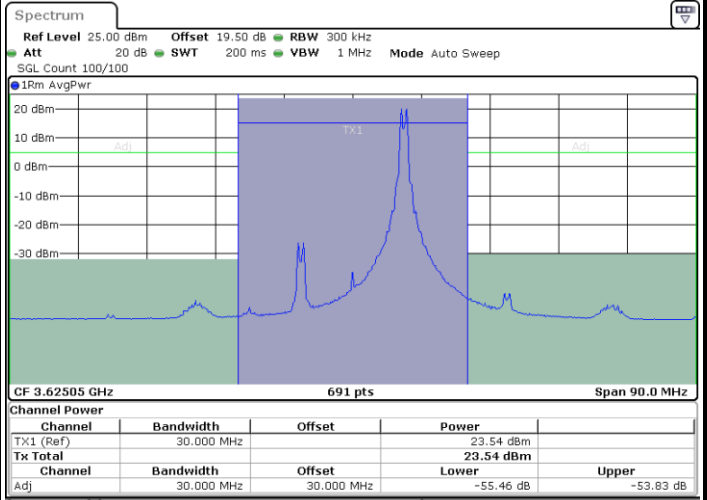

LTE Band 48C / 20MHz+5MHz

QPSK

Middle Channel / 1RB0 and 1RB24

Middle Channel / 1RB99 and 1RB0

Date: 9 AUG.2024 00:04:30

Date: 25.SEP.2024 17:26:33