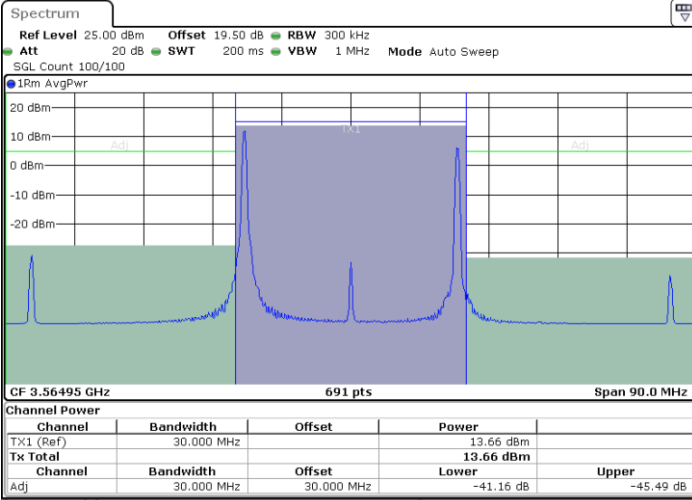

QPSK

Highest Channel / 1RB0 and 1RB24

Highest Channel / 1RB99 and 1RB0

Date: 9 AUG 2024 00:41:03

Date: 9 AUG 2024 00:41:52

Highest Channel / Full RB

N/A

Date: 9 AUG 2024 00:36:56

LTE Band 48C / 20MHz+10MHz

QPSK

Lowest Channel / 1RB0 and 1RB49

Lowest Channel / 1RB99 and 1RB0

Date: 9 AUG.2024 02:00:44

Date: 25.SEP.2024 17:28:36

Lowest Channel / Full RB

N/A