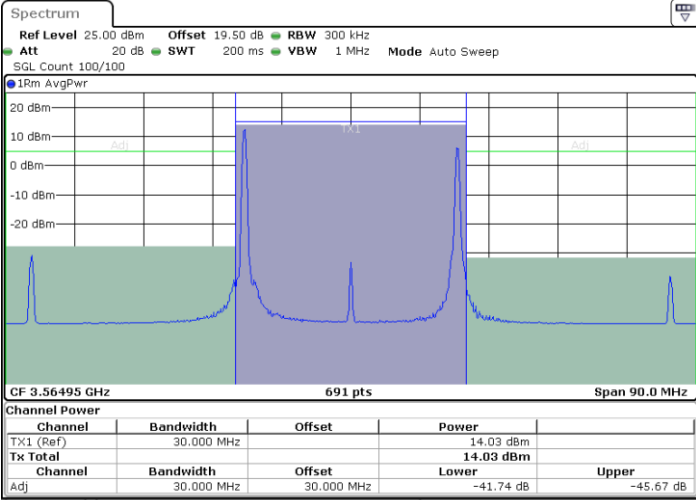

Date: 8 AUG 2024 23:53:00

Highest Channel / Full RB

N/A

Date: 8 AUG 2024 23:48:04

LTE Band 48C / 10MHz+20MHz

16QAM

Lowest Channel / 1RB0 and 1RB99

Lowest Channel / 1RB49 and 1RB0