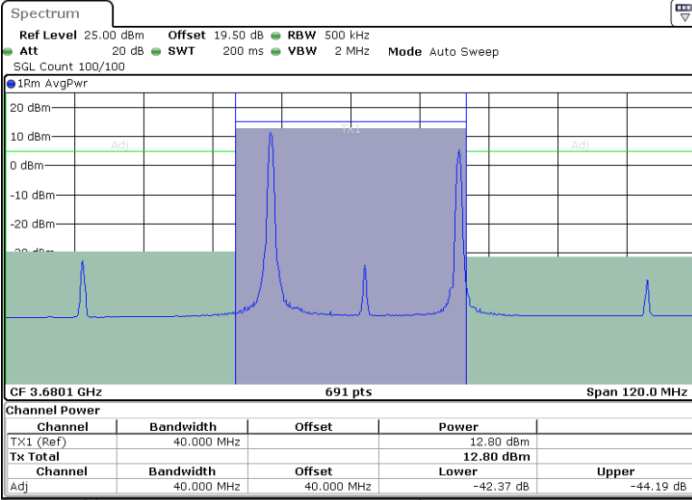

N/A

Date: 9 AUG.2024 03:12:13

LTE Band 48C / 20MHz+15MHz

16QAM

Highest Channel / 1RB0 and 1RB74

Highest Channel / 1RB99 and 1RB0

Date: 9 AUG.2024 03:44:22

Date: 9 AUG.2024 03:46:49

Highest Channel / Full RB

N/A

Date: 9 AUG.2024 03:41:54

LTE Band 48C / 20MHz+20MHz

16QAM

Lowest Channel / 1RB0 and 1RB99

Lowest Channel / 1RB99 and 1RB0

Date: 9 AUG 2024 04:09:55