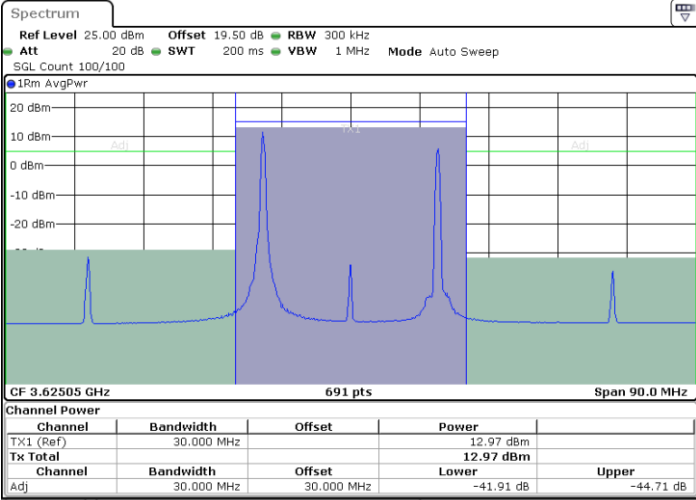

LTE Band 48C / 20MHz+5MHz

QPSK

Middle Channel / 1RB0 and 1RB24

Middle Channel / 1RB99 and 1RB0

Date: 9 AUG.2024 00:04:30

Date: 25.SEP.2024 17:26:33