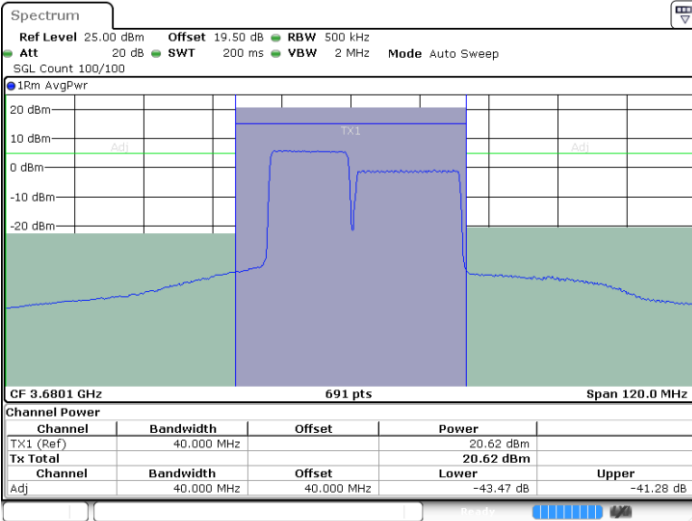

Date: 9 AUG 2024 02:26:47

LTE Band 48C / 15MHz+20MHz

16QAM

Highest Channel / 1RB0 and 1RB99

Highest Channel / 1RB74 and 1RB0

Date: 9 AUG 2024 03:01:32

Date: 9 AUG 2024 03:03:58

Highest Channel / Full RB

N/A

Date: 9 AUG 2024 02:59:03

LTE Band 48C / 20MHz+5MHz

16QAM

Lowest Channel / 1RB0 and 1RB24

Lowest Channel / 1RB99 and 1RB0

Date: 9 AUG.2024 00:19:47

Date: 9 AUG.2024 00:22:15