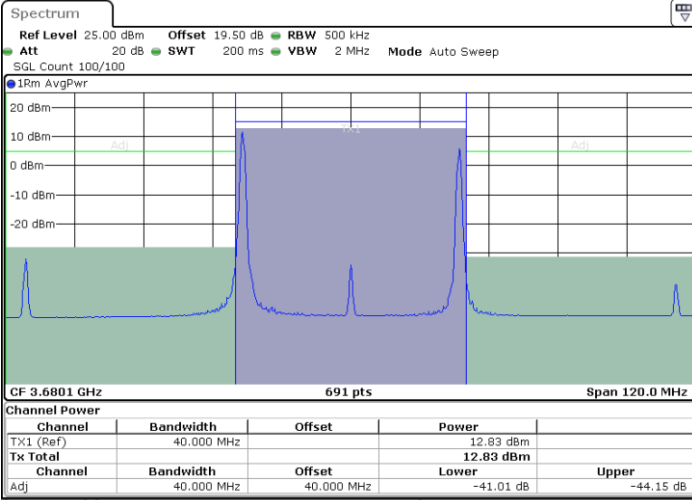

Date: 9 AUG 2024 04:12:15

Lowest Channel / Full RB

N/A

Date: 9 AUG 2024 04:07:32

LTE Band 48C / 20MHz+20MHz

16QAM

MiddleChannel / 1RB0 and 1RB99

Middle Channel / 1RB99 and 1RB0

Date: 9 AUG 2024 03:57:09

Date: 9 AUG 2024 03:59:30

Middle Channel / Full RB

N/A

Date: 9 AUG 2024 03:54:47

LTE Band 48C / 20MHz+20MHz

16QAM

Highest Channel / 1RB0 and 1RB99

Highest Channel / 1RB99 and 1RB0

Date: 9 AUG 2024 04:25:30

Date: 9 AUG 2024 04:27:52

Highest Channel / Full RB

N/A

Date: 9 AUG 2024 04:23:09

LTE Band 48C / 5MHz+20MHz

64QAM