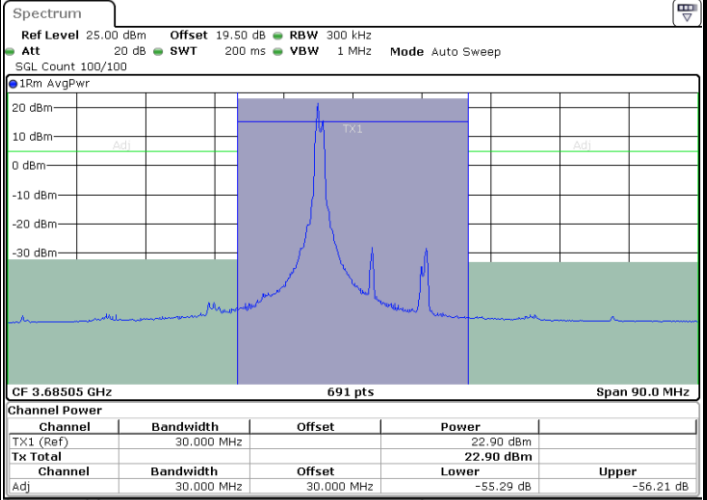

Middle Channel / Full RB

N/A

Date: 8 AUG 2024 23:01:52

LTE Band 48C / 5MHz+20MHz

16QAM

Highest Channel / 1RB0 and 1RB99

Highest Channel / 1RB24 and 1RB0

Date: 8 AUG 2024 23:50:33

Date: 8 AUG 2024 23:53:00

Highest Channel / Full RB

N/A

Date: 8 AUG 2024 23:48:04

LTE Band 48C / 10MHz+20MHz

16QAM

Lowest Channel / 1RB0 and 1RB99

Lowest Channel / 1RB49 and 1RB0