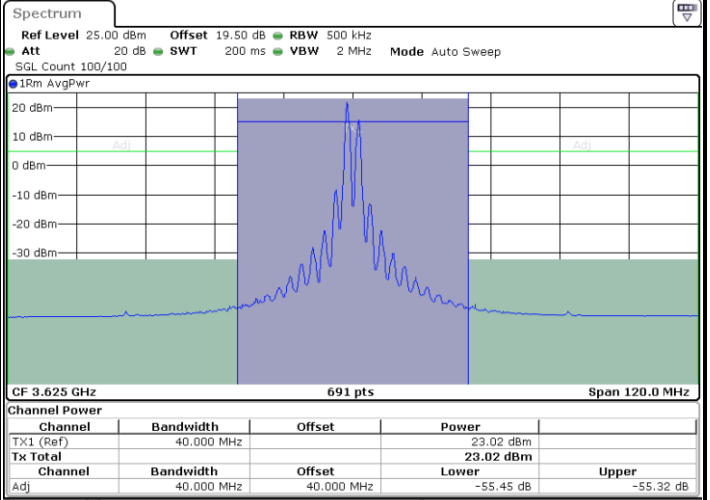

Highest Channel / Full RB

N/A

Date: 9 AUG.2024 03:41:54

LTE Band 48C / 20MHz+20MHz

16QAM

Lowest Channel / 1RB0 and 1RB99

Lowest Channel / 1RB99 and 1RB0

Date: 9 AUG 2024 04:09:55

Date: 9 AUG 2024 04:12:15

Lowest Channel / Full RB

N/A

Date: 9 AUG 2024 04:07:32

LTE Band 48C / 20MHz+20MHz

16QAM

MiddleChannel / 1RB0 and 1RB99

Middle Channel / 1RB99 and 1RB0

Date: 9 AUG 2024 03:57:09

Date: 9 AUG 2024 03:59:30

Middle Channel / Full RB

N/A

Date: 9 AUG 2024 03:54:47

LTE Band 48C / 20MHz+20MHz

16QAM

Highest Channel / 1RB0 and 1RB99