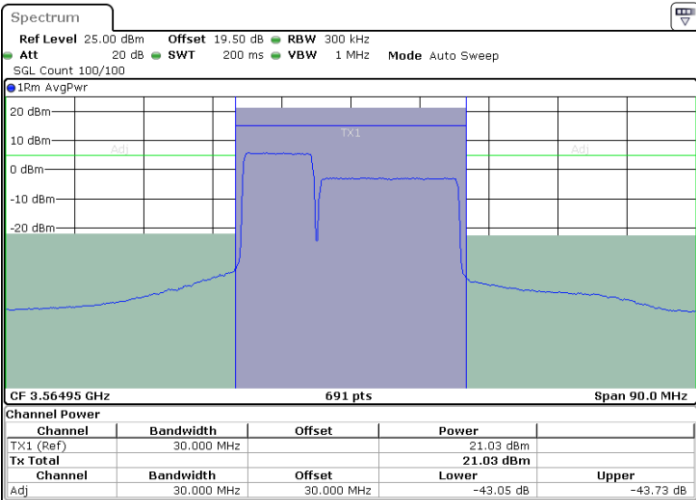

Middle Channel / Full RB

N/A

Date: 8 AUG 2024 23:01:52

LTE Band 48C / 5MHz+20MHz

16QAM

Highest Channel / 1RB0 and 1RB99

Highest Channel / 1RB24 and 1RB0

Date: 8 AUG 2024 23:50:33

Date: 8 AUG 2024 23:53:00

Highest Channel / Full RB

N/A

Date: 8 AUG 2024 23:48:04

LTE Band 48C / 10MHz+20MHz

16QAM

Lowest Channel / 1RB0 and 1RB99

Lowest Channel / 1RB49 and 1RB0

Date: 9 AUG 2024 01:14:19

Date: 9 AUG 2024 01:16:46

Lowest Channel / Full RB

N/A

Date: 9 AUG 2024 01:11:51

LTE Band 48C / 10MHz+20MHz

16QAM

Middle Channel / 1RB0 and 1RB99