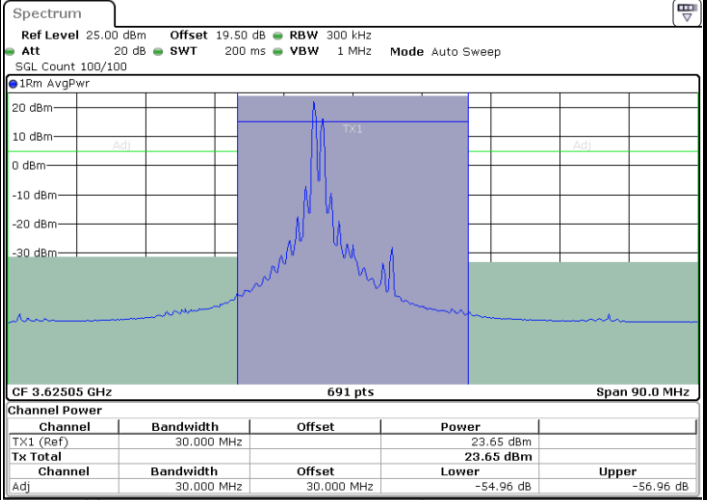

LTE Band 48C / 10MHz+20MHz

QPSK

Middle Channel / 1RB0 and 1RB99

Middle Channel / 1RB49 and 1RB0

Date: 9 AUG 2024 00:59:03

Date: 9 AUG 2024 00:59:52

Middle Channel / Full RB

N/A

Date: 9 AUG 2024 00:54:57

LTE Band 48C / 10MHz+20MHz

QPSK

Highest Channel / 1RB0 and 1RB99

Highest Channel / 1RB49 and 1RB0

Date: 9 AUG.2024 01:34:11

Date: 25.SEP.2024 17:09:47

Highest Channel / Full RB