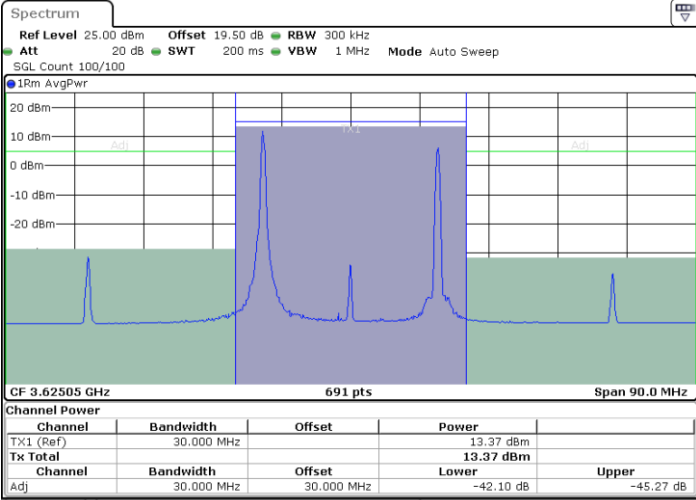

Lowest Channel / Full RB

N/A

Date: 9 AUG.2024 00:17:18

LTE Band 48C / 20MHz+5MHz

16QAM

Middle Channel / 1RB0 and 1RB24

Middle Channel / 1RB99 and 1RB0

Date: 9 AUG.2024 00:03:41

Date: 9 AUG.2024 00:06:08

Middle Channel / Full RB

N/A

Date: 9 AUG.2024 00:01:13

LTE Band 48C / 20MHz+5MHz

16QAM

Highest Channel / 1RB0 and 1RB24

Highest Channel / 1RB99 and 1RB0