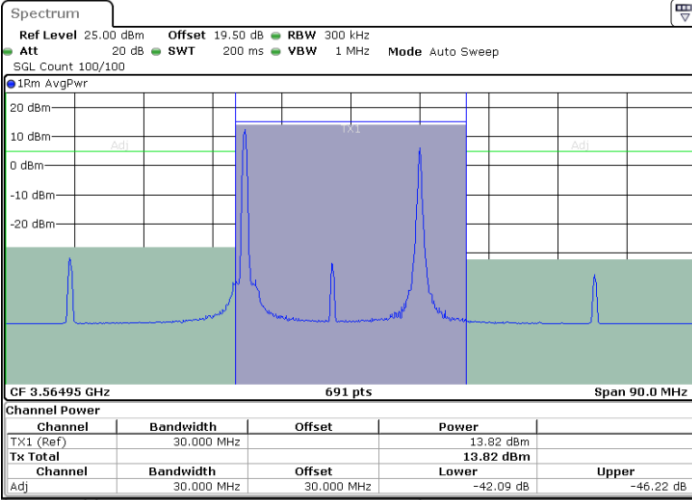

Date: 9 AUG 2024 03:57:09

Date: 9 AUG 2024 03:59:30

Middle Channel / Full RB

N/A

Date: 9 AUG 2024 03:54:47

LTE Band 48C / 20MHz+20MHz

16QAM

Highest Channel / 1RB0 and 1RB99

Highest Channel / 1RB99 and 1RB0

Date: 9 AUG 2024 04:25:30

Date: 9 AUG 2024 04:27:52

Highest Channel / Full RB

N/A

Date: 9 AUG 2024 04:23:09

LTE Band 48C / 5MHz+20MHz

64QAM

Lowest Channel / 1RB0 and 1RB99

Lowest Channel / 1RB24 and 1RB0

Date: 8 AUG 2024 23:28:16

Date: 8 AUG 2024 23:32:23

Lowest Channel / Full RB

N/A

Date: 8 AUG 2024 23:27:26

LTE Band 48C / 5MHz+20MHz