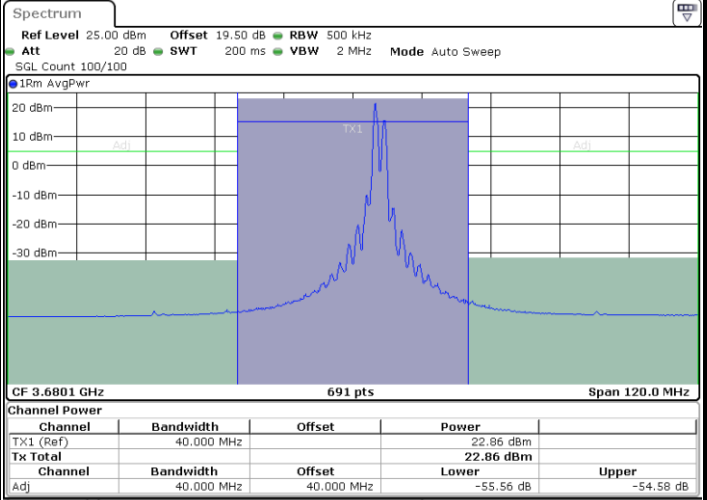

N/A

Date: 9 AUG.2024 03:12:13

LTE Band 48C / 20MHz+15MHz

16QAM

Highest Channel / 1RB0 and 1RB74

Highest Channel / 1RB99 and 1RB0

Date: 9 AUG.2024 03:44:22

Date: 9 AUG.2024 03:46:49

Highest Channel / Full RB

N/A

Date: 9 AUG.2024 03:41:54

LTE Band 48C / 20MHz+20MHz

16QAM

Lowest Channel / 1RB0 and 1RB99

Lowest Channel / 1RB99 and 1RB0

Date: 9 AUG 2024 04:09:55