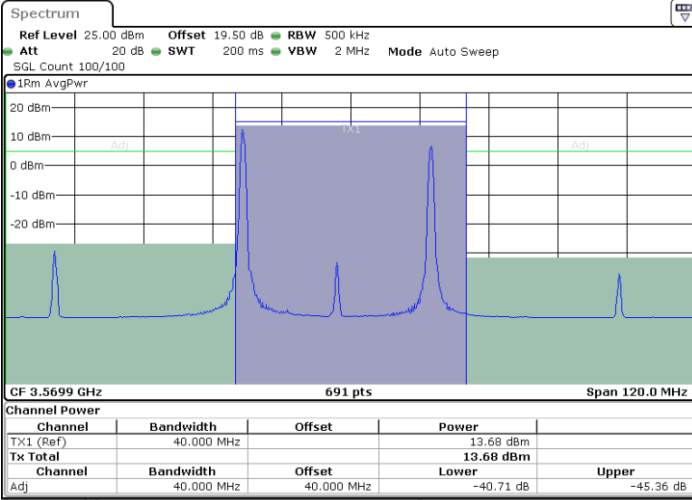

N/A

Date: 9 AUG.2024 01:30:03

LTE Band 48C / 15MHz+20MHz

QPSK

Lowest Channel / 1RB0 and 1RB99

Lowest Channel / 1RB74 and 1RB0

Date: 9 AUG.2024 02:46:10

Date: 9 AUG.2024 02:46:59