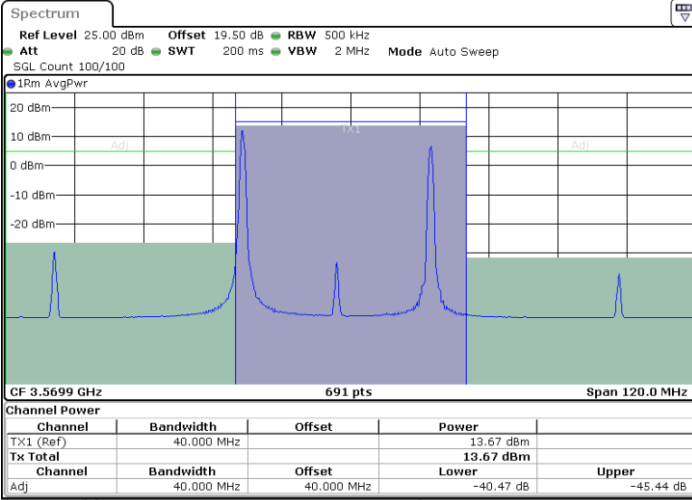

N/A

Date: 9 AUG.2024 01:43:13

LTE Band 48C / 20MHz+10MHz

QPSK

Highest Channel / 1RB0 and 1RB49

Highest Channel / 1RB99 and 1RB0

Date: 9 AUG 2024 02:16:55

Date: 9 AUG 2024 02:17:44

Highest Channel / Full RB

N/A

Date: 9 AUG 2024 02:12:49

LTE Band 48C / 20MHz+15MHz

QPSK

Lowest Channel / 1RB0 and 1RB74

Lowest Channel / 1RB99 and 1RB0

Date: 9 AUG.2024 03:28:56