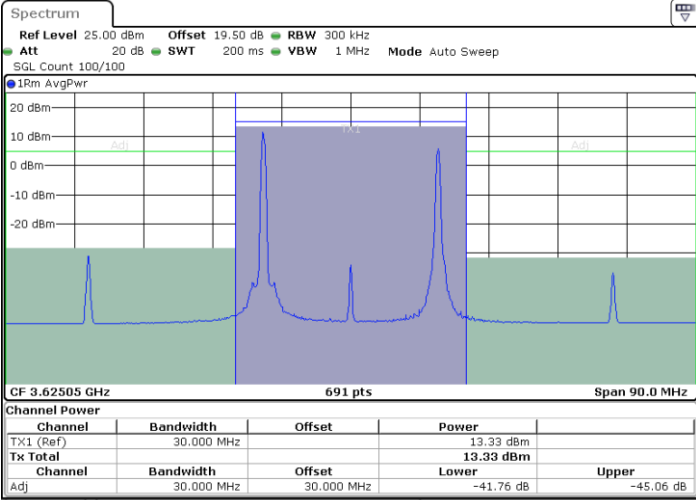

N/A

Date: 8 AUG 2024 23:26:37

LTE Band 48C / 5MHz+20MHz

16QAM

Middle Channel / 1RB0 and 1RB9

Middle Channel / 1RB24 and 1RB0

Date: 8 AUG 2024 23:04:20

Date: 8 AUG 2024 23:06:47

Middle Channel / Full RB

N/A

Date: 8 AUG 2024 23:01:52

LTE Band 48C / 5MHz+20MHz

16QAM

Highest Channel / 1RB0 and 1RB99

Highest Channel / 1RB24 and 1RB0

Date: 8 AUG 2024 23:50:33