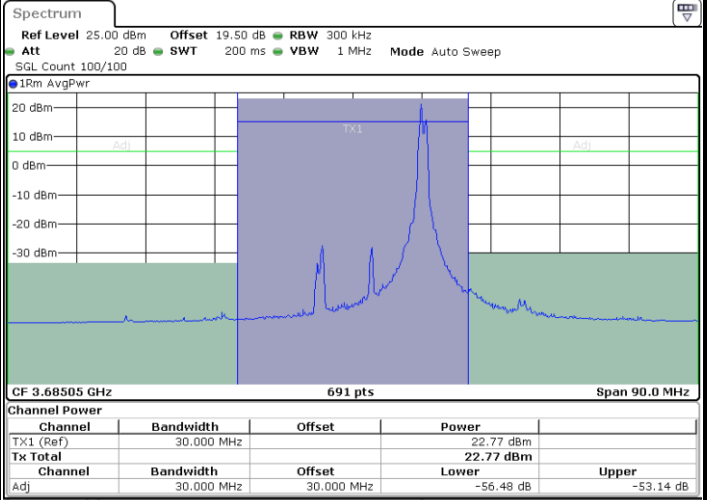

Date: 9 AUG.2024 00:06:08

Middle Channel / Full RB

N/A

Date: 9 AUG.2024 00:01:13

LTE Band 48C / 20MHz+5MHz

16QAM

Highest Channel / 1RB0 and 1RB24

Highest Channel / 1RB99 and 1RB0

Date: 9 AUG 2024 00:40:14

Date: 9 AUG 2024 00:42:41

Highest Channel / Full RB

N/A

Date: 9 AUG 2024 00:37:46

LTE Band 48C / 20MHz+10MHz

16QAM

Lowest Channel / 1RB0 and 1RB49