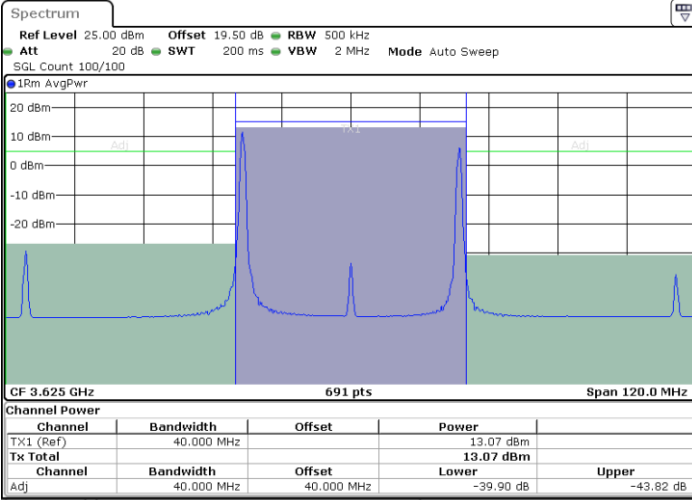

LTE Band 48C / 20MHz+20MHz

QPSK

MiddleChannel / 1RB0 and 1RB99

Middle Channel / 1RB99 and 1RB0

Date: 9 AUG.2024 03:57:56