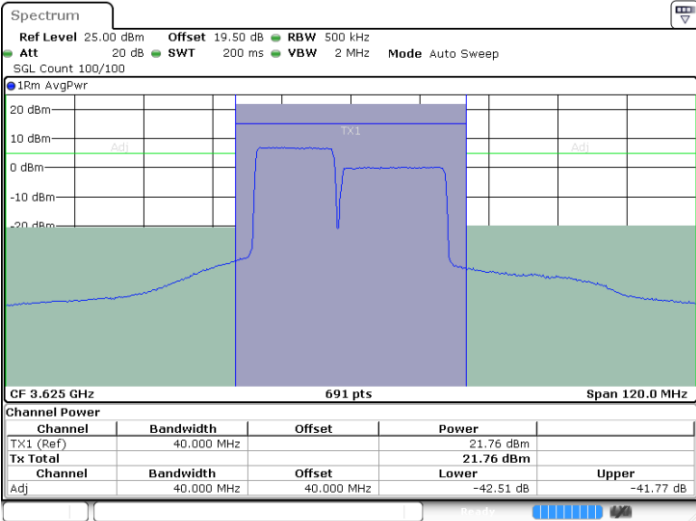

Lowest Channel / Full RB

N/A

Date: 9 AUG.2024 02:42:03

LTE Band 48C / 15MHz+20MHz

QPSK

Middle Channel / 1RB0 and 1RB9

Middle Channel / 1RB74 and 1RB0

Date: 9 AUG 2024 02:30:04

Date: 9 AUG 2024 02:30:53

Middle Channel / Full RB

N/A

Date: 9 AUG 2024 02:25:58

LTE Band 48C / 15MHz+20MHz

QPSK

Highest Channel / 1RB0 and 1RB99

Highest Channel / 1RB74 and 1RB0