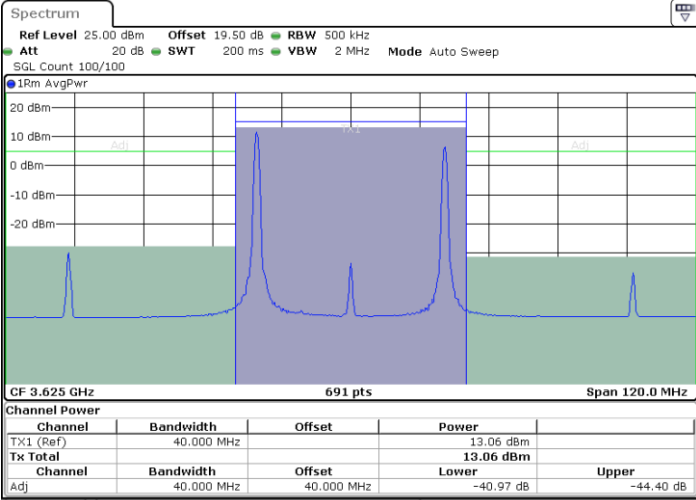

Lowest Channel / Full RB

N/A

Date: 9 AUG.2024 02:42:03

LTE Band 48C / 15MHz+20MHz

QPSK

Middle Channel / 1RB0 and 1RB9

Middle Channel / 1RB74 and 1RB0

Date: 9 AUG 2024 02:30:04

Date: 9 AUG 2024 02:30:53

Middle Channel / Full RB

N/A

Date: 9 AUG 2024 02:25:58

LTE Band 48C / 15MHz+20MHz

QPSK

Highest Channel / 1RB0 and 1RB99

Highest Channel / 1RB74 and 1RB0