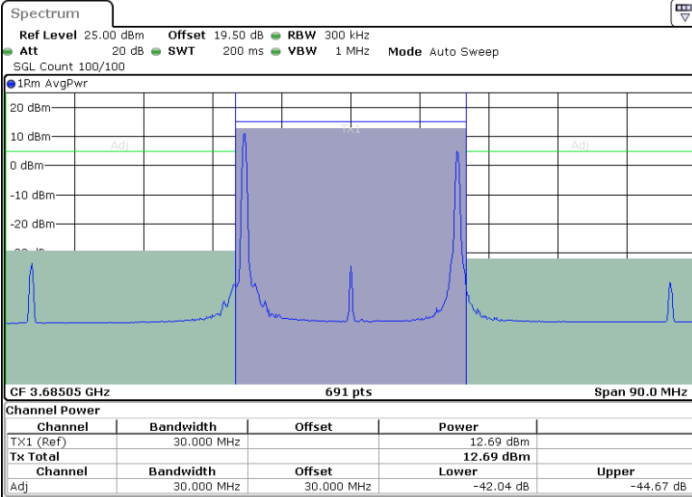

Middle Channel / 1RB49 and 1RB0

Date: 9 AUG.2024 00:58:14

Date: 9 AUG.2024 01:00:41

Middle Channel / Full RB

N/A

Date: 9 AUG.2024 00:55:46

LTE Band 48C / 10MHz+20MHz

16QAM

Highest Channel / 1RB0 and 1RB99

Highest Channel / 1RB49 and 1RB0

Date: 9 AUG 2024 01:33:21

Date: 9 AUG 2024 01:35:48

Highest Channel / Full RB

N/A

Date: 9 AUG 2024 01:30:52

LTE Band 48C / 15MHz+20MHz