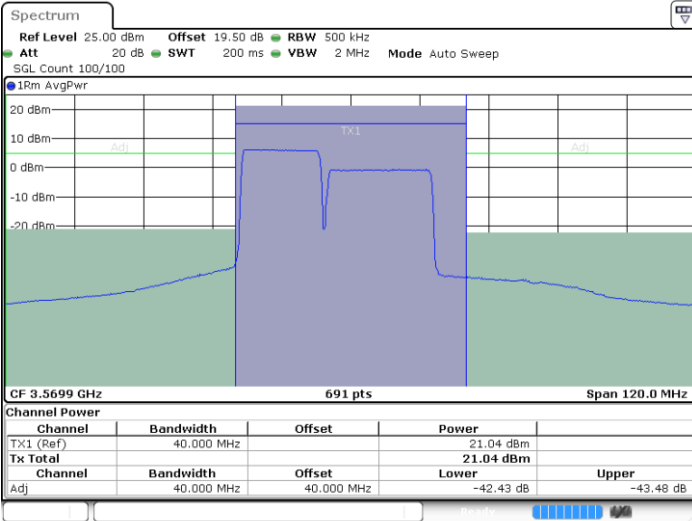

Highest Channel / 1RB0 and 1RB99

Highest Channel / 1RB49 and 1RB0

Date: 9 AUG 2024 01:33:21

Date: 9 AUG 2024 01:35:48

Highest Channel / Full RB

N/A

Date: 9 AUG 2024 01:30:52

LTE Band 48C / 15MHz+20MHz

16QAM

Lowest Channel / 1RB0 and 1RB99

Lowest Channel / 1RB74 and 1RB0

Date: 9 AUG.2024 02:45:21

Date: 9 AUG.2024 02:47:48

Lowest Channel / Full RB

N/A

Date: 9 AUG.2024 02:42:53