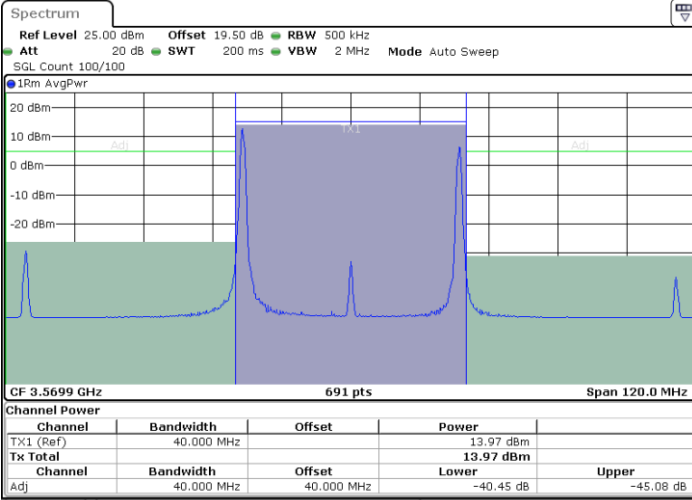

Highest Channel / Full RB

N/A

Date: 9 AUG.2024 03:41:54

LTE Band 48C / 20MHz+20MHz

16QAM

Lowest Channel / 1RB0 and 1RB99

Lowest Channel / 1RB99 and 1RB0

Date: 9 AUG 2024 04:09:55

Date: 9 AUG 2024 04:12:15

Lowest Channel / Full RB

N/A

Date: 9 AUG 2024 04:07:32

LTE Band 48C / 20MHz+20MHz

16QAM

MiddleChannel / 1RB0 and 1RB99

Middle Channel / 1RB99 and 1RB0