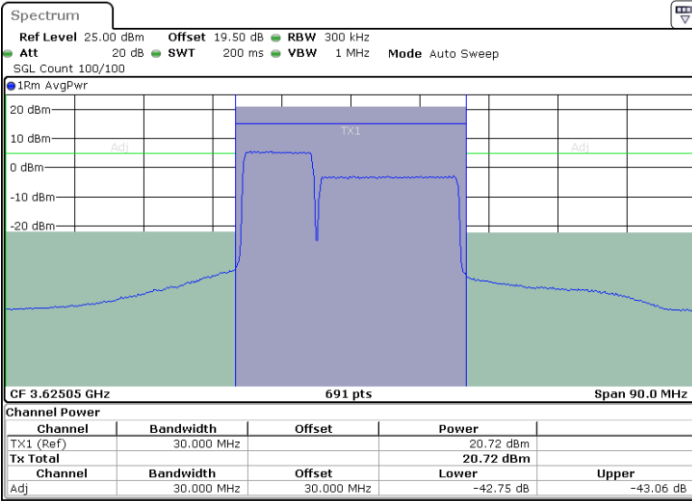

Date: 9 AUG 2024 01:14:19

Date: 9 AUG 2024 01:16:46

Lowest Channel / Full RB

N/A

Date: 9 AUG 2024 01:11:51

LTE Band 48C / 10MHz+20MHz

16QAM

Middle Channel / 1RB0 and 1RB99

Middle Channel / 1RB49 and 1RB0

Date: 9 AUG.2024 00:58:14

Date: 9 AUG.2024 01:00:41

Middle Channel / Full RB

N/A

Date: 9 AUG.2024 00:55:46

LTE Band 48C / 10MHz+20MHz

16QAM

Highest Channel / 1RB0 and 1RB99

Highest Channel / 1RB49 and 1RB0

Date: 9 AUG 2024 01:33:21

Date: 9 AUG 2024 01:35:48

Highest Channel / Full RB

N/A

Date: 9 AUG 2024 01:30:52

LTE Band 48C / 15MHz+20MHz