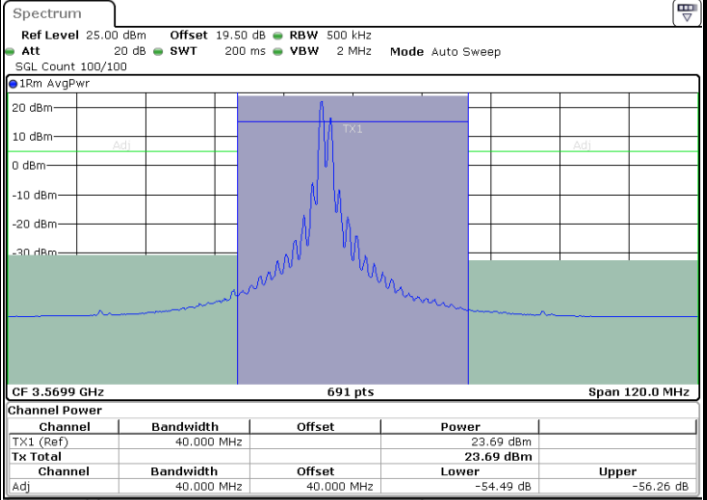

N/A

Date: 9 AUG.2024 01:30:03

LTE Band 48C / 15MHz+20MHz

QPSK

Lowest Channel / 1RB0 and 1RB99

Lowest Channel / 1RB74 and 1RB0

Date: 9 AUG.2024 02:46:10

Date: 9 AUG.2024 02:46:59

Lowest Channel / Full RB

N/A

Date: 9 AUG.2024 02:42:03

LTE Band 48C / 15MHz+20MHz

QPSK

Middle Channel / 1RB0 and 1RB9

Middle Channel / 1RB74 and 1RB0

Date: 9 AUG 2024 02:30:04