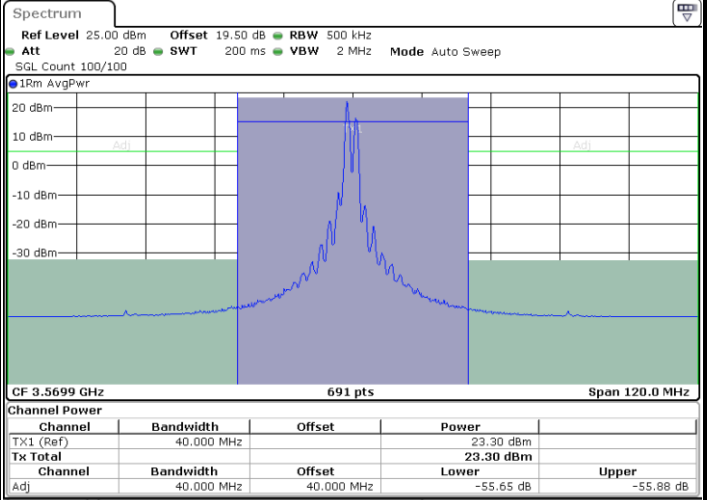

LTE Band 48C / 20MHz+15MHz

16QAM

Lowest Channel / 1RB0 and 1RB74

Lowest Channel / 1RB99 and 1RB0

Date: 9 AUG 2024 03:28:07

Date: 9 AUG 2024 03:30:34

Lowest Channel / Full RB

N/A

Date: 9 AUG 2024 03:25:38

LTE Band 48C / 20MHz+15MHz

16QAM

Middle Channel / 1RB0 and 1RB74

Middle Channel / 1RB99 and 1RB0

Date: 9 AUG.2024 03:14:41

Date: 9 AUG.2024 03:17:08

Middle Channel / Full RB