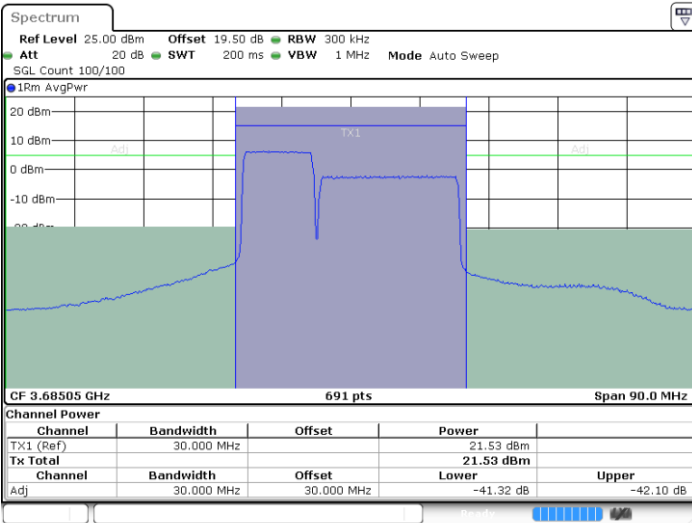

Highest Channel / Full RB

N/A

Date: 9 AUG.2024 01:30:03