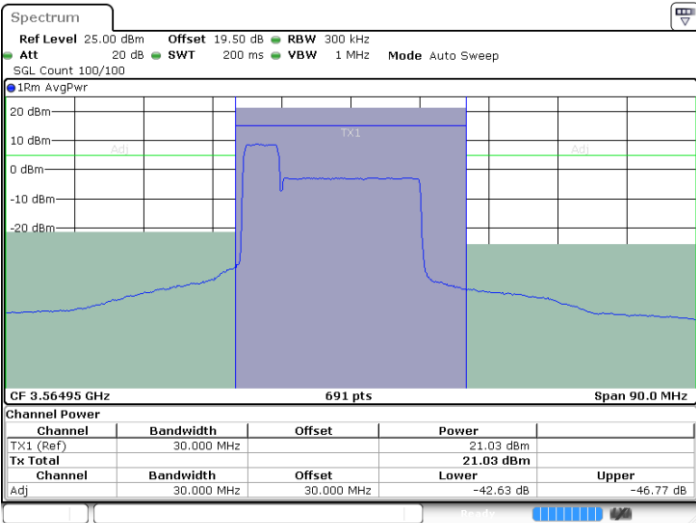

Lowest Channel / Full RB

N/A

Date: 8 AUG 2024 23:26:37