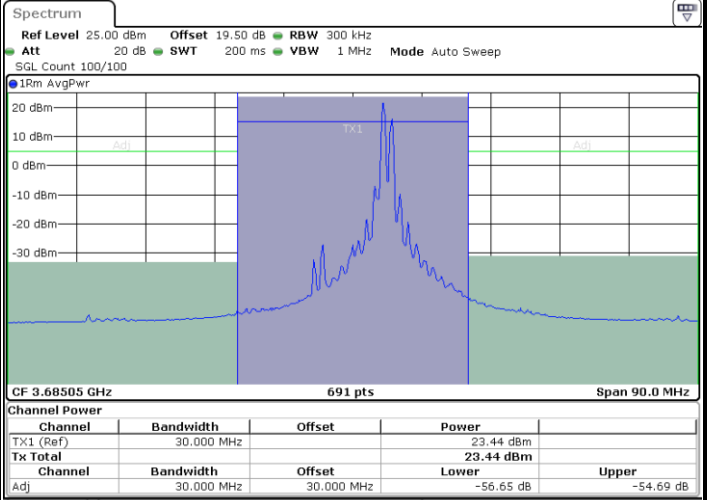

N/A

Date: 9 AUG.2024 01:43:13

LTE Band 48C / 20MHz+10MHz

QPSK

Highest Channel / 1RB0 and 1RB49

Highest Channel / 1RB99 and 1RB0

Date: 9 AUG 2024 02:16:55

Date: 9 AUG 2024 02:17:44

Highest Channel / Full RB

N/A

Date: 9 AUG 2024 02:12:49

LTE Band 48C / 20MHz+15MHz

QPSK

Lowest Channel / 1RB0 and 1RB74

Lowest Channel / 1RB99 and 1RB0

Date: 9 AUG.2024 03:28:56