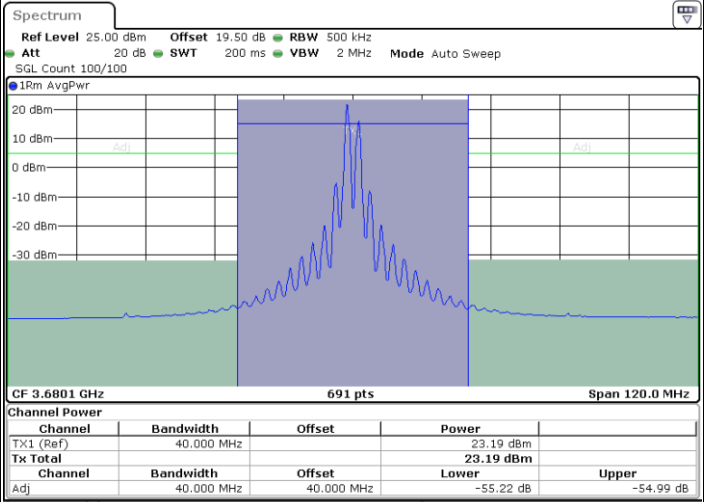

LTE Band 48C / 20MHz+20MHz

QPSK

Highest Channel / 1RB0 and 1RB99

Highest Channel / 1RB99 and 1RB0

Date: 9 AUG 2024 04:26:17

Date: 9 AUG 2024 04:27:05

Highest Channel / Full RB

N/A

Date: 9 AUG 2024 04:22:22

LTE Band 48C / 5MHz+20MHz

16QAM

Lowest Channel / 1RB0 and 1RB99

Lowest Channel / 1RB24 and 1RB0

Date: 8 AUG 2024 23:29:05

Date: 8 AUG 2024 23:31:33

Lowest Channel / Full RB