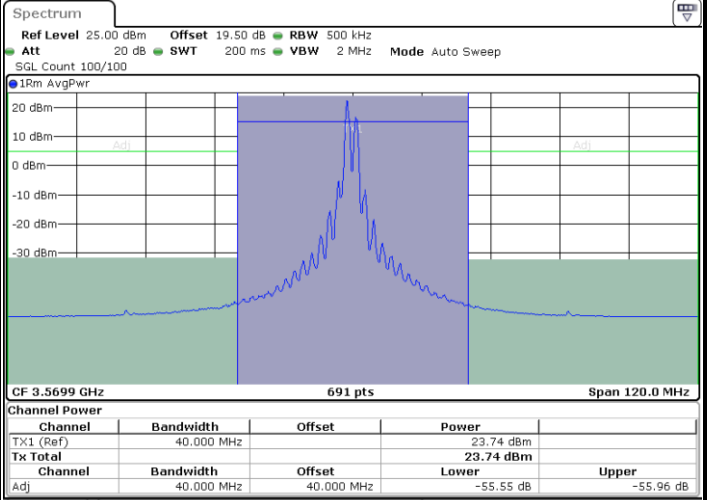

N/A

Date: 9 AUG.2024 01:43:13

LTE Band 48C / 20MHz+10MHz

QPSK

Highest Channel / 1RB0 and 1RB49

Highest Channel / 1RB99 and 1RB0

Date: 9 AUG 2024 02:16:55

Date: 9 AUG 2024 02:17:44

Highest Channel / Full RB

N/A

Date: 9 AUG 2024 02:12:49

LTE Band 48C / 20MHz+15MHz

QPSK

Lowest Channel / 1RB0 and 1RB74

Lowest Channel / 1RB99 and 1RB0

Date: 9 AUG.2024 03:28:56

Date: 9 AUG.2024 03:29:45

Lowest Channel / Full RB

N/A

Date: 9 AUG.2024 03:24:49

LTE Band 48C / 20MHz+15MHz

QPSK

Middle Channel / 1RB0 and 1RB74

Middle Channel / 1RB99 and 1RB0