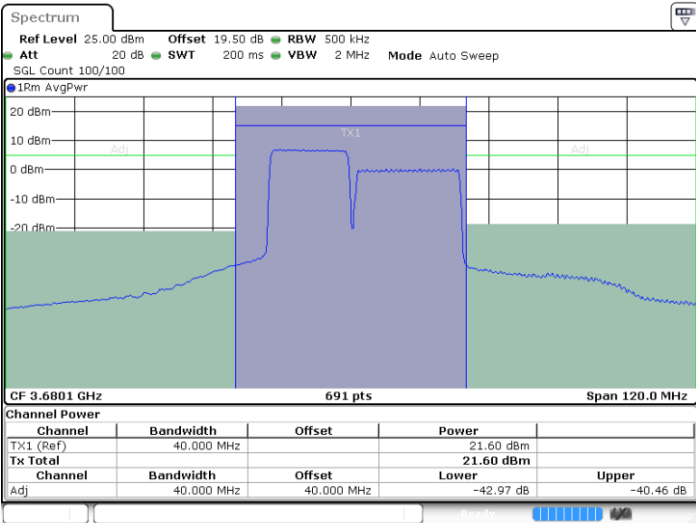

Date: 9 AUG 2024 02:30:53

Middle Channel / Full RB

N/A

Date: 9 AUG 2024 02:25:58

LTE Band 48C / 15MHz+20MHz

QPSK

Highest Channel / 1RB0 and 1RB99

Highest Channel / 1RB74 and 1RB0

Date: 9 AUG.2024 03:02:21

Date: 9 AUG.2024 03:03:10

Highest Channel / Full RB

N/A

Date: 9 AUG.2024 02:58:14

LTE Band 48C / 20MHz+5MHz

QPSK

Lowest Channel / 1RB0 and 1RB24