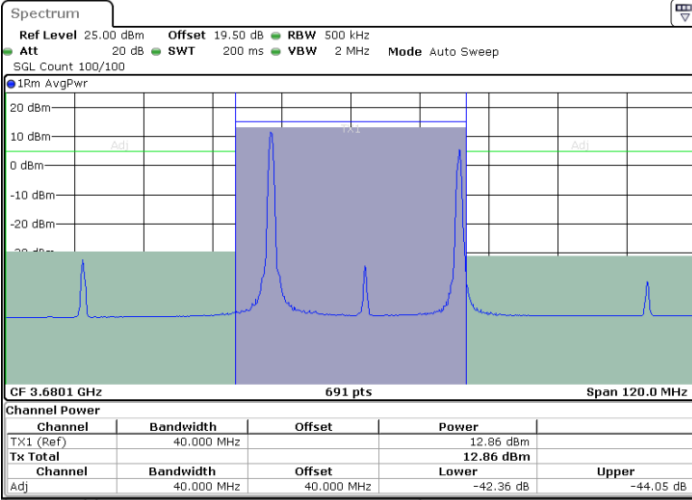

Date: 9 AUG 2024 02:26:47

LTE Band 48C / 15MHz+20MHz

16QAM

Highest Channel / 1RB0 and 1RB99

Highest Channel / 1RB74 and 1RB0

Date: 9 AUG 2024 03:01:32

Date: 9 AUG 2024 03:03:58

Highest Channel / Full RB