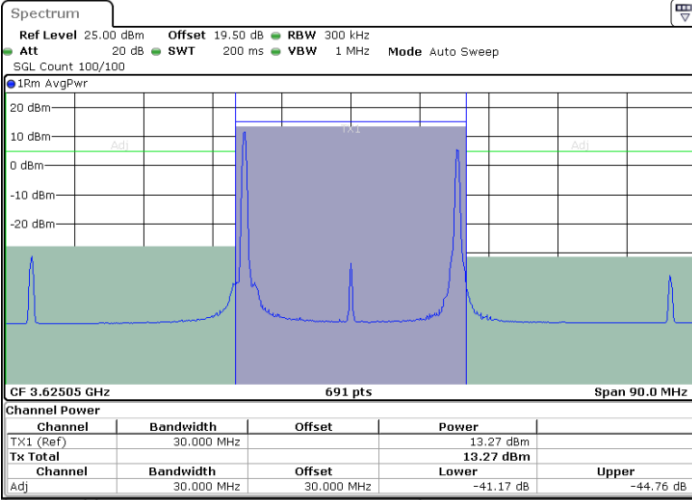

LTE Band 48C / 10MHz+20MHz

16QAM

Middle Channel / 1RB0 and 1RB99

Middle Channel / 1RB49 and 1RB0

Date: 9 AUG.2024 00:58:14