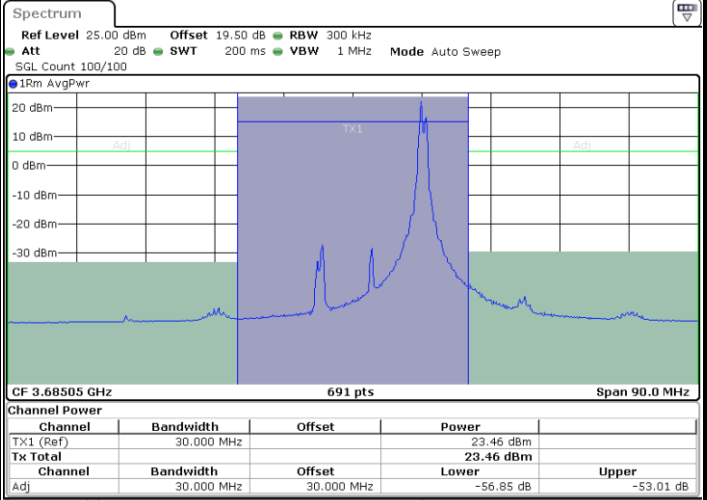

Date: 9 AUG 2024 00:41:52