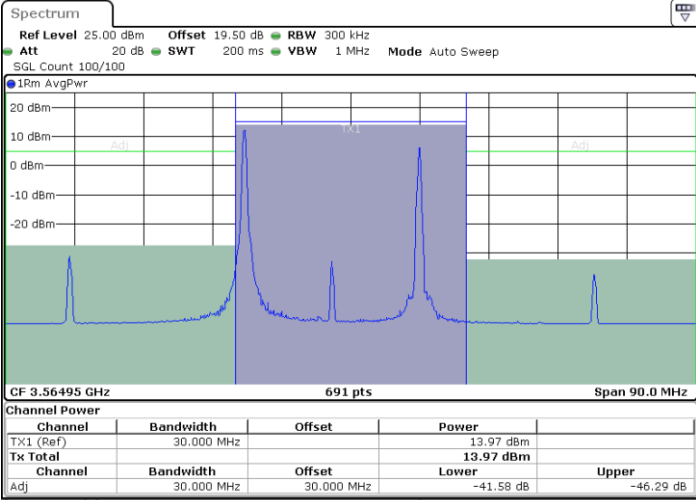

Date: 9 AUG 2024 02:26:47

LTE Band 48C / 15MHz+20MHz

16QAM

Highest Channel / 1RB0 and 1RB99

Highest Channel / 1RB74 and 1RB0

Date: 9 AUG 2024 03:01:32

Date: 9 AUG 2024 03:03:58

Highest Channel / Full RB

N/A

Date: 9 AUG 2024 02:59:03

LTE Band 48C / 20MHz+5MHz

16QAM

Lowest Channel / 1RB0 and 1RB24

Lowest Channel / 1RB99 and 1RB0

Date: 9 AUG.2024 00:19:47

Date: 9 AUG.2024 00:22:15