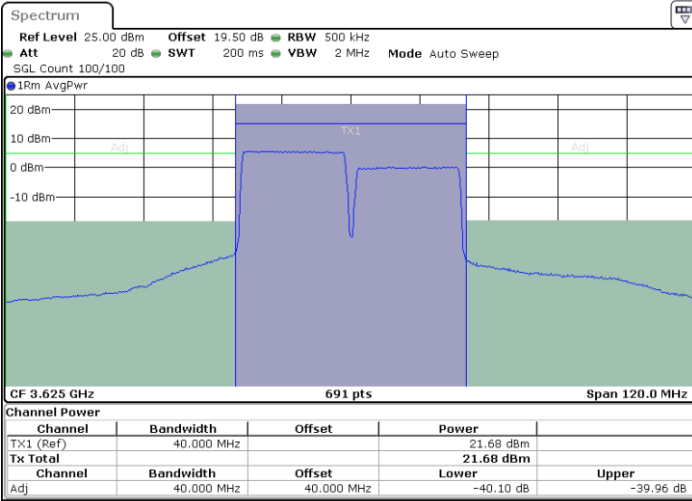

Middle Channel / Full RB

N/A

Date: 9 AUG.2024 03:54:01