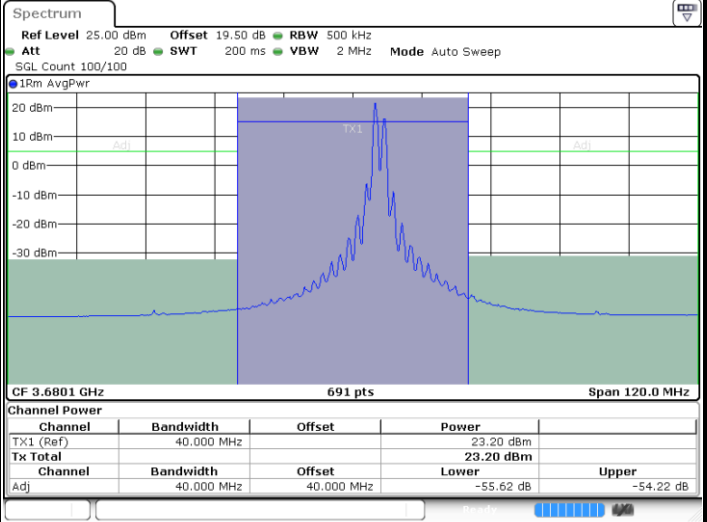

Date: 9 AUG 2024 03:15:30

Date: 9 AUG 2024 03:16:19

Middle Channel / Full RB

N/A

Date: 9 AUG 2024 03:11:23

LTE Band 48C / 20MHz+15MHz

QPSK

Highest Channel / 1RB0 and 1RB74

Highest Channel / 1RB99 and 1RB0

Date: 9 AUG.2024 03:45:11

Date: 9 AUG.2024 03:46:00

Highest Channel / Full RB

N/A

Date: 9 AUG.2024 03:41:04

LTE Band 48C / 20MHz+20MHz

QPSK