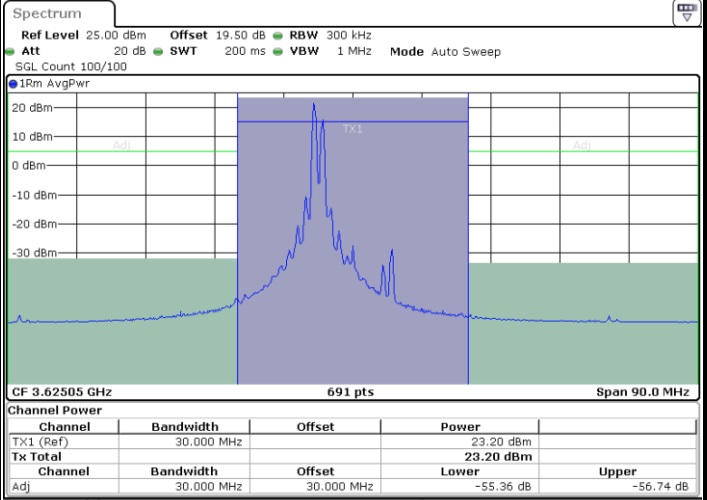

Date: 9 AUG.2024 01:00:41