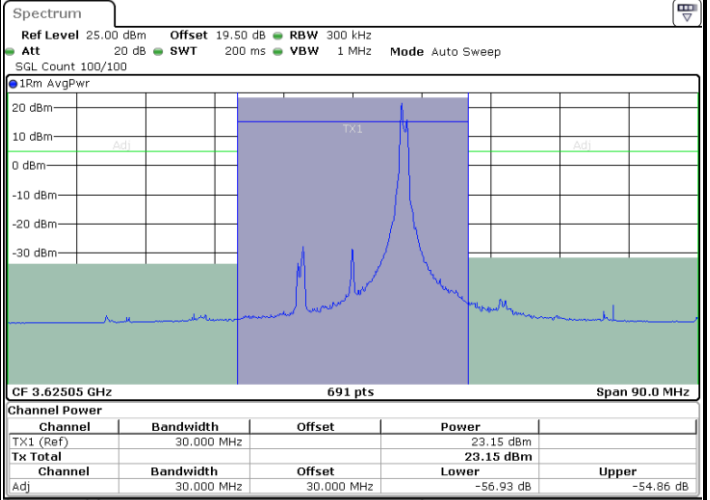

Lowest Channel / Full RB

N/A

Date: 9 AUG.2024 00:17:18

LTE Band 48C / 20MHz+5MHz

16QAM

Middle Channel / 1RB0 and 1RB24

Middle Channel / 1RB99 and 1RB0

Date: 9 AUG.2024 00:03:41

Date: 9 AUG.2024 00:06:08

Middle Channel / Full RB

N/A

Date: 9 AUG.2024 00:01:13

LTE Band 48C / 20MHz+5MHz

16QAM

Highest Channel / 1RB0 and 1RB24

Highest Channel / 1RB99 and 1RB0