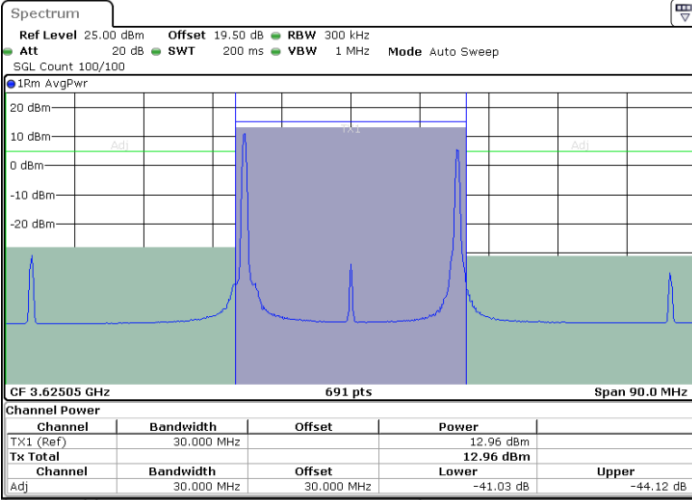

LTE Band 48C / 10MHz+20MHz

QPSK

Middle Channel / 1RB0 and 1RB99

Middle Channel / 1RB49 and 1RB0

Date: 9 AUG 2024 00:59:03

Date: 9 AUG 2024 00:59:52

Middle Channel / Full RB

N/A

Date: 9 AUG 2024 00:54:57

LTE Band 48C / 10MHz+20MHz

QPSK

Highest Channel / 1RB0 and 1RB99

Highest Channel / 1RB49 and 1RB0

Date: 9 AUG.2024 01:34:11

Date: 25.SEP.2024 17:09:47

Highest Channel / Full RB