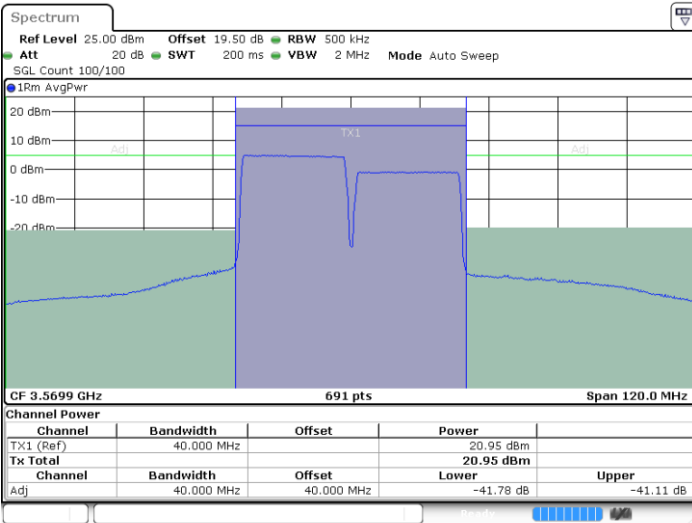

N/A

Date: 9 AUG.2024 03:12:13

LTE Band 48C / 20MHz+15MHz

16QAM

Highest Channel / 1RB0 and 1RB74

Highest Channel / 1RB99 and 1RB0

Date: 9 AUG.2024 03:44:22

Date: 9 AUG.2024 03:46:49

Highest Channel / Full RB

N/A

Date: 9 AUG.2024 03:41:54

LTE Band 48C / 20MHz+20MHz

16QAM

Lowest Channel / 1RB0 and 1RB99

Lowest Channel / 1RB99 and 1RB0

Date: 9 AUG 2024 04:09:55

Date: 9 AUG 2024 04:12:15

Lowest Channel / Full RB

N/A

Date: 9 AUG 2024 04:07:32

LTE Band 48C / 20MHz+20MHz

16QAM

MiddleChannel / 1RB0 and 1RB99

Middle Channel / 1RB99 and 1RB0