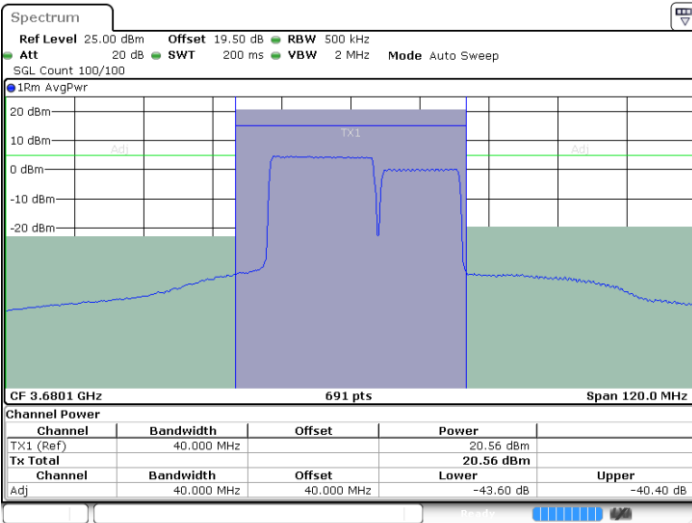

Date: 9 AUG 2024 03:25:38

LTE Band 48C / 20MHz+15MHz

16QAM

Middle Channel / 1RB0 and 1RB74

Middle Channel / 1RB99 and 1RB0

Date: 9 AUG.2024 03:14:41

Date: 9 AUG.2024 03:17:08

Middle Channel / Full RB

N/A

Date: 9 AUG.2024 03:12:13

LTE Band 48C / 20MHz+15MHz

16QAM

Highest Channel / 1RB0 and 1RB74

Highest Channel / 1RB99 and 1RB0

Date: 9 AUG.2024 03:44:22

Date: 9 AUG.2024 03:46:49

Highest Channel / Full RB

N/A

Date: 9 AUG.2024 03:41:54

LTE Band 48C / 20MHz+20MHz

16QAM

Lowest Channel / 1RB0 and 1RB99

Lowest Channel / 1RB99 and 1RB0

Date: 9 AUG 2024 04:09:55