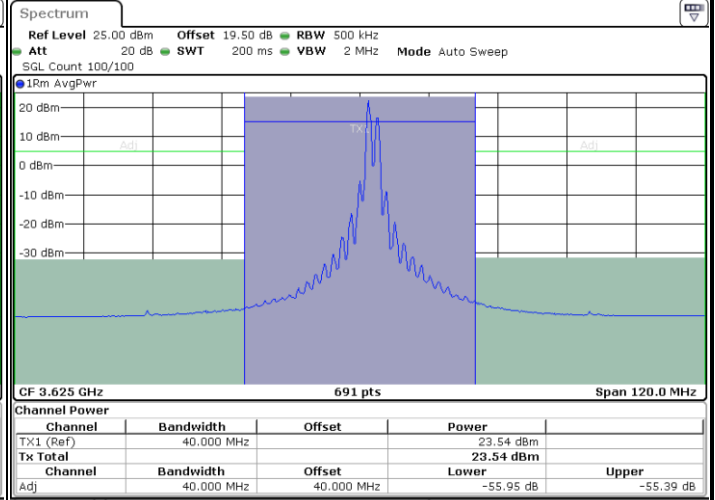

Highest Channel / Full RB

N/A

Date: 9 AUG 2024 02:12:49

LTE Band 48C / 20MHz+15MHz

QPSK

Lowest Channel / 1RB0 and 1RB74

Lowest Channel / 1RB99 and 1RB0

Date: 9 AUG.2024 03:28:56

Date: 9 AUG.2024 03:29:45

Lowest Channel / Full RB

N/A

Date: 9 AUG.2024 03:24:49

LTE Band 48C / 20MHz+15MHz

QPSK

Middle Channel / 1RB0 and 1RB74

Middle Channel / 1RB99 and 1RB0

Date: 9 AUG 2024 03:15:30

Date: 9 AUG 2024 03:16:19

Middle Channel / Full RB

N/A

Date: 9 AUG 2024 03:11:23

LTE Band 48C / 20MHz+15MHz

QPSK

Highest Channel / 1RB0 and 1RB74