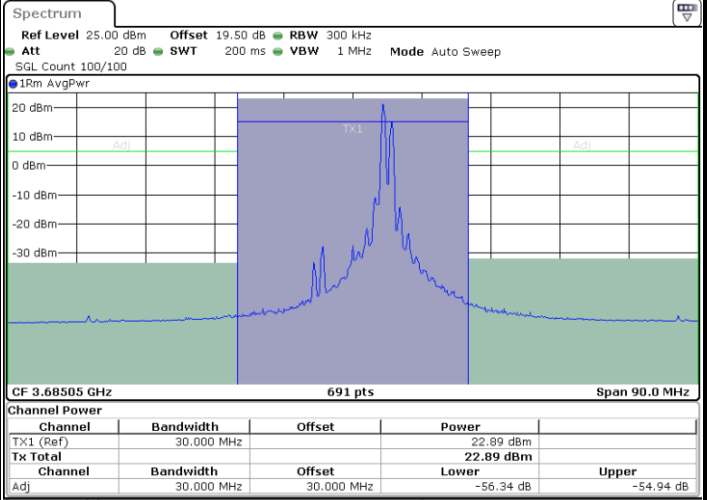

Date: 9 AUG.2024 02:18:33