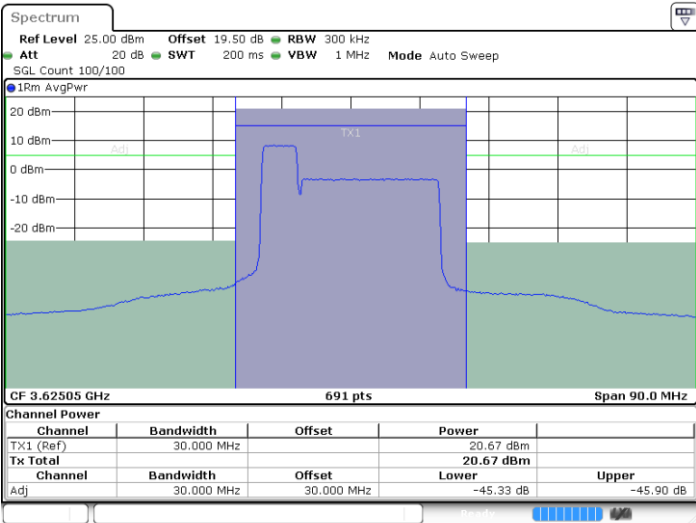

Highest Channel / 1RB99 and 1RB0

Date: 9 AUG 2024 04:25:30

Date: 9 AUG 2024 04:27:52

Highest Channel / Full RB

N/A

Date: 9 AUG 2024 04:23:09

LTE Band 48C / 5MHz+20MHz

64QAM

Lowest Channel / 1RB0 and 1RB99

Lowest Channel / 1RB24 and 1RB0

Date: 8 AUG 2024 23:28:16

Date: 8 AUG 2024 23:32:23

Lowest Channel / Full RB

N/A

Date: 8 AUG 2024 23:27:26

LTE Band 48C / 5MHz+20MHz

64QAM

Middle Channel / 1RB0 and 1RB9

Middle Channel / 1RB24 and 1RB0

Date: 8 AUG 2024 23:03:30

Date: 8 AUG 2024 23:07:37

Middle Channel / Full RB

N/A

Date: 8 AUG 2024 23:02:41

LTE Band 48C / 5MHz+20MHz

64QAM

Highest Channel / 1RB0 and 1RB99

Highest Channel / 1RB24 and 1RB0

Date: 8 AUG 2024 23:49:43

Date: 8 AUG 2024 23:53:50

Highest Channel / Full RB

N/A