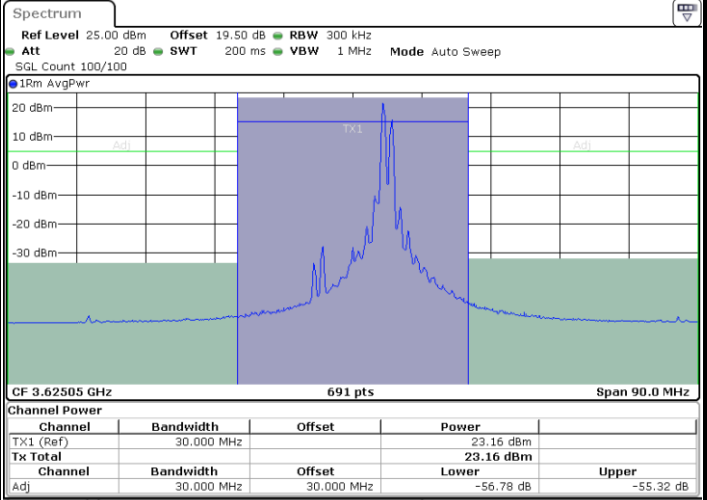

Date: 9 AUG 2024 00:40:14

Date: 9 AUG 2024 00:42:41

Highest Channel / Full RB

N/A

Date: 9 AUG 2024 00:37:46

LTE Band 48C / 20MHz+10MHz

16QAM

Lowest Channel / 1RB0 and 1RB49

Lowest Channel / 1RB99 and 1RB0

Date: 9 AUG 2024 01:59:55

Date: 9 AUG 2024 02:02:22

Lowest Channel / Full RB

N/A

Date: 9 AUG 2024 01:57:26

LTE Band 48C / 20MHz+10MHz

16QAM

Middle Channel / 1RB0 and 1RB49

Middle Channel / 1RB99 and 1RB0

Date: 9 AUG 2024 01:46:28

Date: 9 AUG 2024 01:48:56

Middle Channel / Full RB

N/A

Date: 9 AUG 2024 01:44:01

LTE Band 48C / 20MHz+10MHz