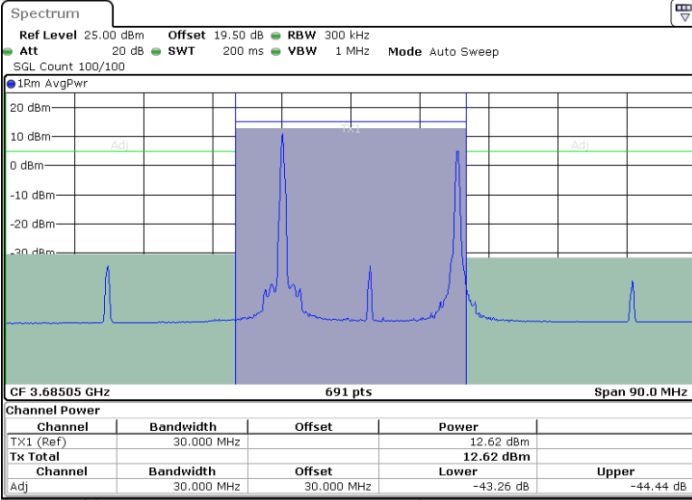

Middle Channel / Full RB

N/A

Date: 8 AUG 2024 23:01:52

LTE Band 48C / 5MHz+20MHz

16QAM

Highest Channel / 1RB0 and 1RB99

Highest Channel / 1RB24 and 1RB0

Date: 8 AUG 2024 23:50:33

Date: 8 AUG 2024 23:53:00

Highest Channel / Full RB

N/A

Date: 8 AUG 2024 23:48:04

LTE Band 48C / 10MHz+20MHz

16QAM

Lowest Channel / 1RB0 and 1RB99

Lowest Channel / 1RB49 and 1RB0