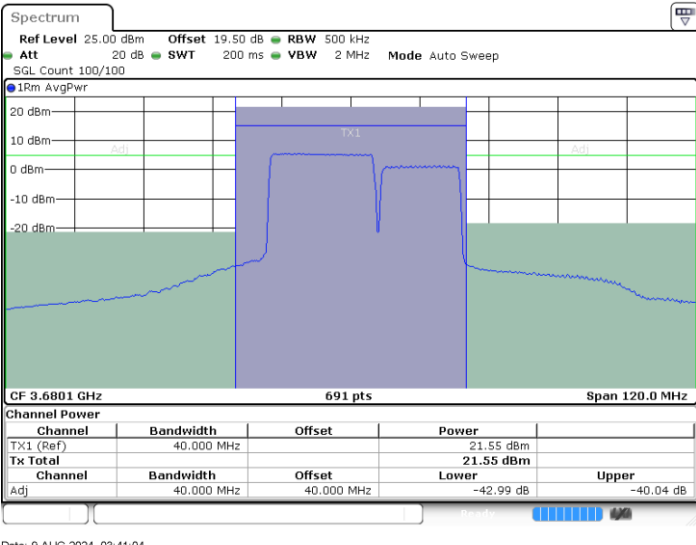

Highest Channel / 1RB99 and 1RB0

Date: 9 AUG.2024 03:45:11

Date: 9 AUG.2024 03:46:00

Highest Channel / Full RB

N/A

Date: 9 AUG.2024 03:41:04

LTE Band 48C / 20MHz+20MHz

QPSK

Lowest Channel / 1RB0 and 1RB99

Lowest Channel / 1RB99 and 1RB0

Date: 9 AUG.2024 04:10:41

Date: 9 AUG.2024 04:11:28

Lowest Channel / Full RB

N/A

Date: 9 AUG.2024 04:06:46

LTE Band 48C / 20MHz+20MHz