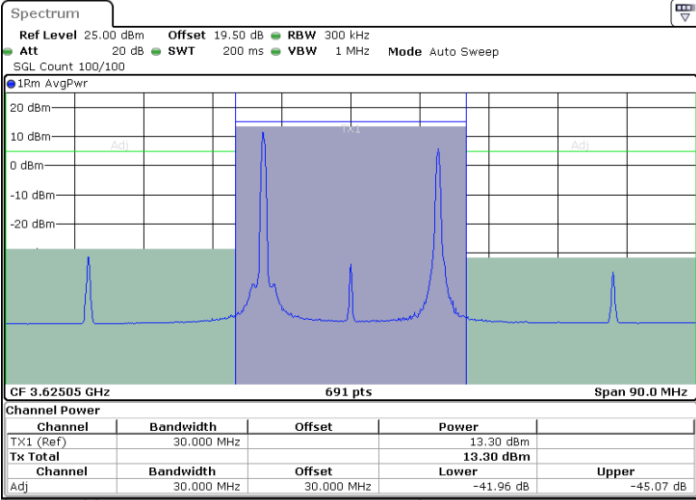

LTE Band 48C / 5MHz+20MHz

64QAM

Middle Channel / 1RB0 and 1RB9

Middle Channel / 1RB24 and 1RB0

Date: 8 AUG 2024 23:03:30