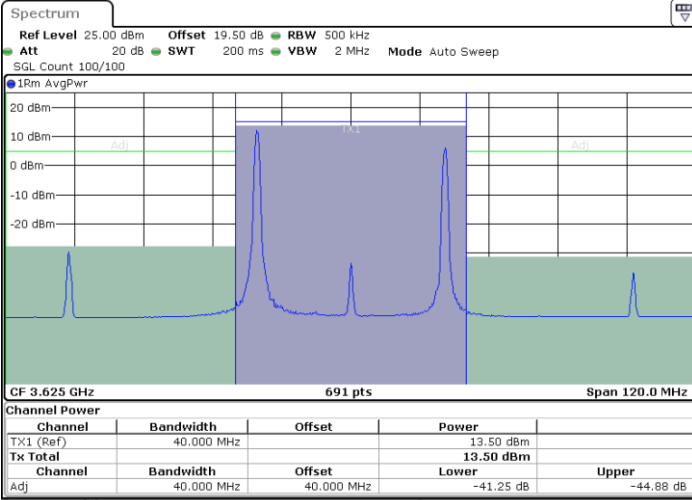

Date: 9 AUG 2024 03:25:38

LTE Band 48C / 20MHz+15MHz

16QAM

Middle Channel / 1RB0 and 1RB74

Middle Channel / 1RB99 and 1RB0

Date: 9 AUG.2024 03:14:41

Date: 9 AUG.2024 03:17:08

Middle Channel / Full RB

N/A

Date: 9 AUG.2024 03:12:13

LTE Band 48C / 20MHz+15MHz

16QAM

Highest Channel / 1RB0 and 1RB74

Highest Channel / 1RB99 and 1RB0

Date: 9 AUG.2024 03:44:22

Date: 9 AUG.2024 03:46:49