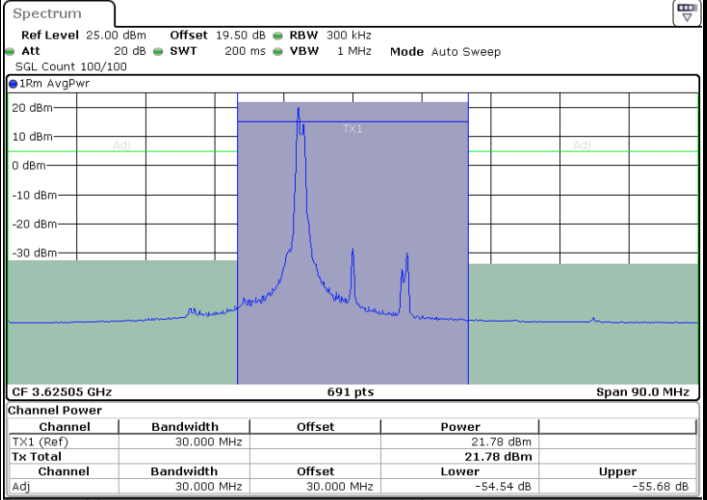

Date: 8 AUG 2024 23:07:37