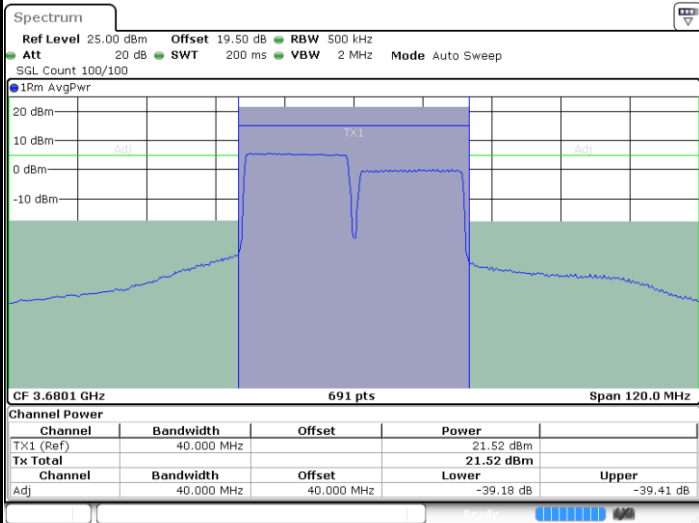

LTE Band 48C / 20MHz+20MHz

QPSK

Highest Channel / 1RB0 and 1RB99

Highest Channel / 1RB99 and 1RB0

Date: 9 AUG 2024 04:26:17

Date: 9 AUG 2024 04:27:05

Highest Channel / Full RB

N/A

Date: 9 AUG 2024 04:22:22

LTE Band 48C / 5MHz+20MHz

16QAM

Lowest Channel / 1RB0 and 1RB99

Lowest Channel / 1RB24 and 1RB0

Date: 8 AUG 2024 23:29:05

Date: 8 AUG 2024 23:31:33

Lowest Channel / Full RB