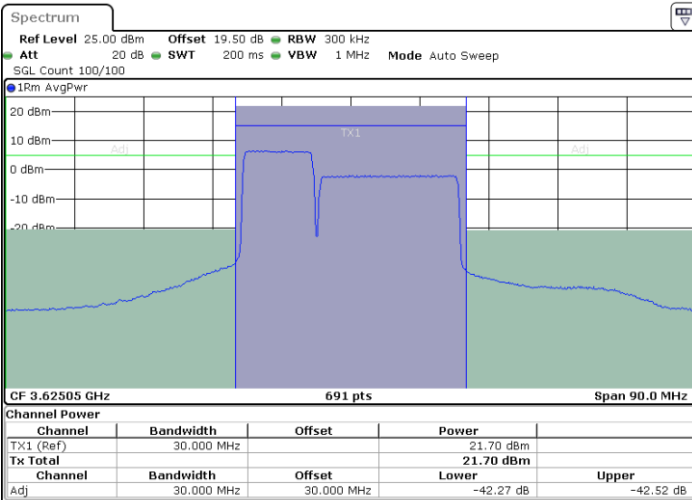

LTE Band 48C / 10MHz+20MHz

QPSK

Middle Channel / 1RB0 and 1RB99

Middle Channel / 1RB49 and 1RB0

Date: 9 AUG 2024 00:59:03

Date: 9 AUG 2024 00:59:52

Middle Channel / Full RB

N/A

Date: 9 AUG 2024 00:54:57

LTE Band 48C / 10MHz+20MHz

QPSK

Highest Channel / 1RB0 and 1RB99

Highest Channel / 1RB49 and 1RB0

Date: 9 AUG.2024 01:34:11

Date: 25.SEP.2024 17:09:47

Highest Channel / Full RB