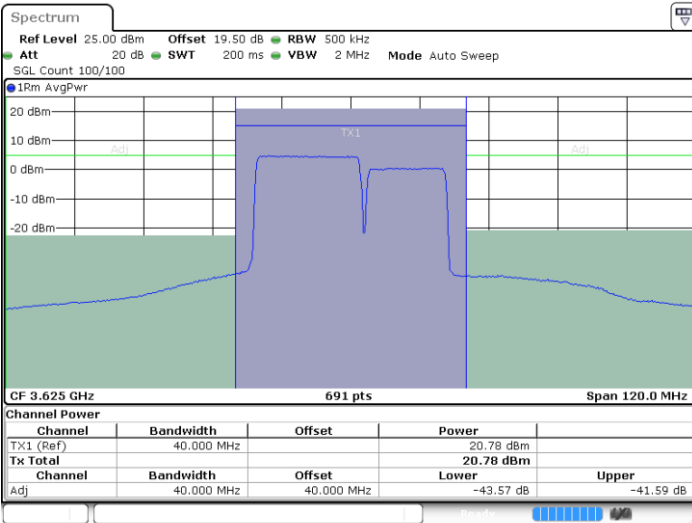

LTE Band 48C / 20MHz+15MHz

16QAM

Lowest Channel / 1RB0 and 1RB74

Lowest Channel / 1RB99 and 1RB0

Date: 9 AUG 2024 03:28:07

Date: 9 AUG 2024 03:30:34

Lowest Channel / Full RB

N/A

Date: 9 AUG 2024 03:25:38

LTE Band 48C / 20MHz+15MHz

16QAM

Middle Channel / 1RB0 and 1RB74

Middle Channel / 1RB99 and 1RB0

Date: 9 AUG.2024 03:14:41

Date: 9 AUG.2024 03:17:08

Middle Channel / Full RB

N/A

Date: 9 AUG.2024 03:12:13

LTE Band 48C / 20MHz+15MHz

16QAM

Highest Channel / 1RB0 and 1RB74

Highest Channel / 1RB99 and 1RB0

Date: 9 AUG.2024 03:44:22

Date: 9 AUG.2024 03:46:49

Highest Channel / Full RB

N/A

Date: 9 AUG.2024 03:41:54

LTE Band 48C / 20MHz+20MHz

16QAM

Lowest Channel / 1RB0 and 1RB99

Lowest Channel / 1RB99 and 1RB0

Date: 9 AUG 2024 04:09:55