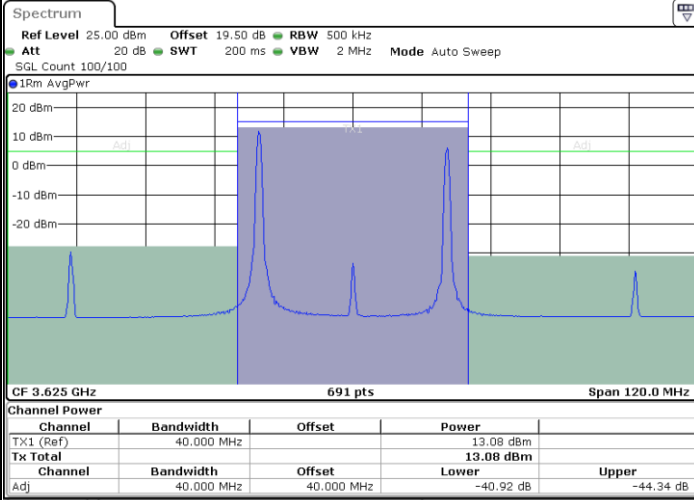

Highest Channel / Full RB

N/A

Date: 9 AUG 2024 02:12:49

LTE Band 48C / 20MHz+15MHz

QPSK

Lowest Channel / 1RB0 and 1RB74

Lowest Channel / 1RB99 and 1RB0

Date: 9 AUG.2024 03:28:56

Date: 9 AUG.2024 03:29:45

Lowest Channel / Full RB

N/A

Date: 9 AUG.2024 03:24:49

LTE Band 48C / 20MHz+15MHz

QPSK

Middle Channel / 1RB0 and 1RB74

Middle Channel / 1RB99 and 1RB0

Date: 9 AUG 2024 03:15:30

Date: 9 AUG 2024 03:16:19

Middle Channel / Full RB

N/A

Date: 9 AUG 2024 03:11:23

LTE Band 48C / 20MHz+15MHz

QPSK

Highest Channel / 1RB0 and 1RB74