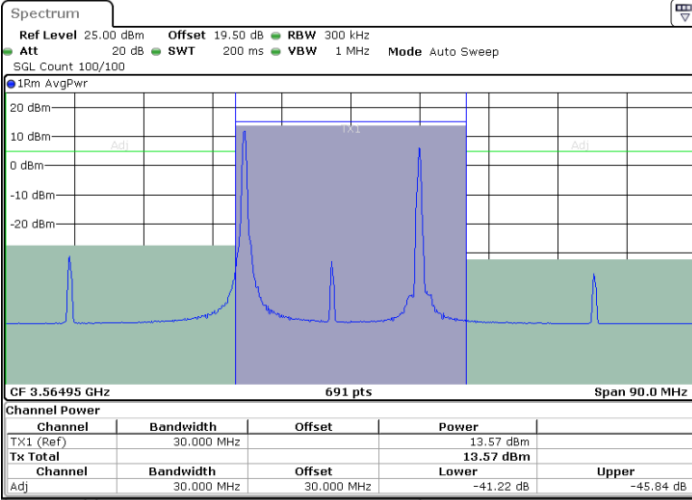

Date: 9 AUG.2024 03:02:21

Date: 9 AUG.2024 03:03:10

Highest Channel / Full RB

N/A

Date: 9 AUG.2024 02:58:14

LTE Band 48C / 20MHz+5MHz

QPSK

Lowest Channel / 1RB0 and 1RB24

Lowest Channel / 1RB99 and 1RB0

Date: 9 AUG.2024 00:20:36

Date: 25.SEP.2024 17:22:46

Lowest Channel / Full RB

N/A

Date: 9 AUG.2024 00:16:29

LTE Band 48C / 20MHz+5MHz

QPSK