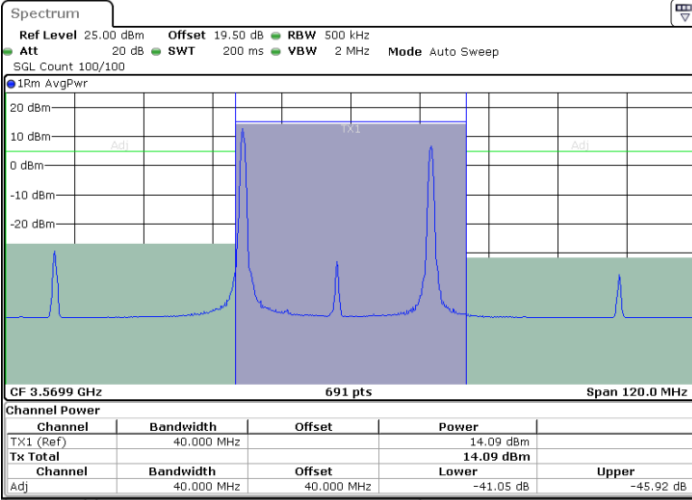

LTE Band 48C / 15MHz+20MHz

16QAM

Lowest Channel / 1RB0 and 1RB99

Lowest Channel / 1RB74 and 1RB0

Date: 9 AUG.2024 02:45:21