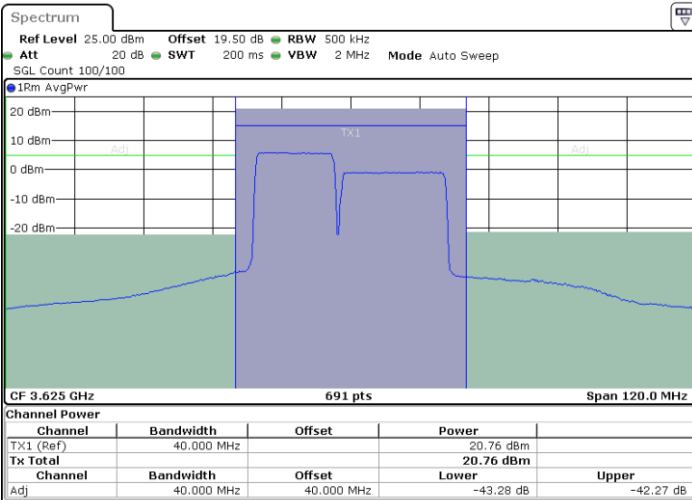

LTE Band 48C / 15MHz+20MHz

16QAM

Middle Channel / 1RB0 and 1RB9

Middle Channel / 1RB74 and 1RB0

Date: 9 AUG 2024 02:28:16

Date: 9 AUG 2024 02:31:43

Middle Channel / Full RB

N/A

Date: 9 AUG 2024 02:26:47

LTE Band 48C / 15MHz+20MHz

16QAM

Highest Channel / 1RB0 and 1RB99

Highest Channel / 1RB74 and 1RB0

Date: 9 AUG 2024 03:01:32

Date: 9 AUG 2024 03:03:58

Highest Channel / Full RB