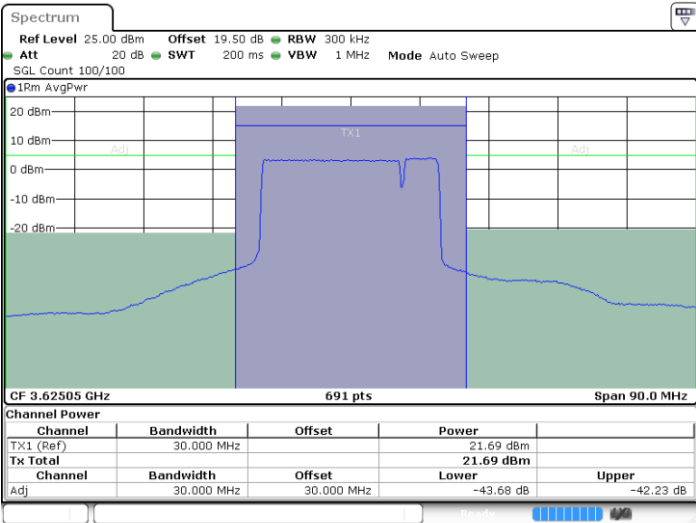

Lowest Channel / 1RB99 and 1RB0

Date: 9 AUG.2024 00:20:36

Date: 25.SEP.2024 17:22:46

Lowest Channel / Full RB

N/A

Date: 9 AUG.2024 00:16:29

LTE Band 48C / 20MHz+5MHz

QPSK

Middle Channel / 1RB0 and 1RB24

Middle Channel / 1RB99 and 1RB0

Date: 9 AUG.2024 00:04:30

Date: 25.SEP.2024 17:26:33

Middle Channel / Full RB

N/A

Date: 9 AUG.2024 00:00:24

LTE Band 48C / 20MHz+5MHz