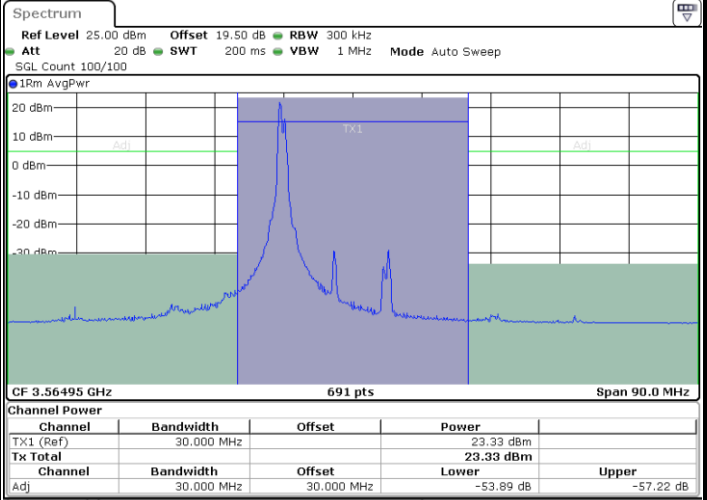

LTE Band 48C / 20MHz+20MHz

QPSK

Highest Channel / 1RB0 and 1RB99

Highest Channel / 1RB99 and 1RB0

Date: 9 AUG 2024 04:26:17

Date: 9 AUG 2024 04:27:05

Highest Channel / Full RB

N/A

Date: 9 AUG 2024 04:22:22

LTE Band 48C / 5MHz+20MHz

16QAM

Lowest Channel / 1RB0 and 1RB99

Lowest Channel / 1RB24 and 1RB0

Date: 8 AUG 2024 23:29:05

Date: 8 AUG 2024 23:31:33

Lowest Channel / Full RB