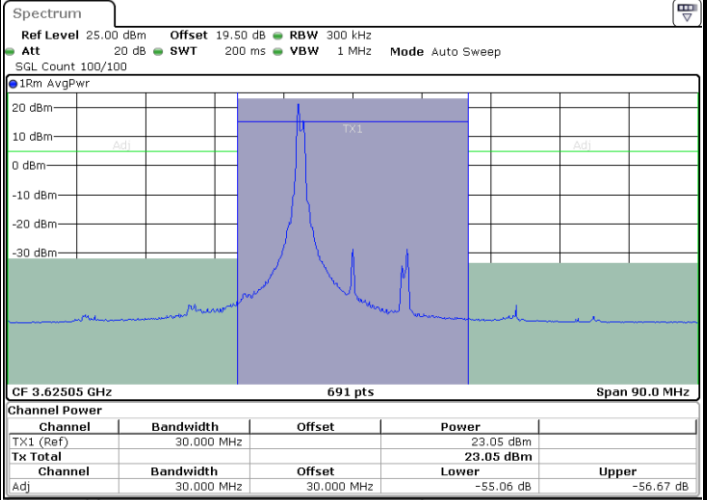

N/A

Date: 8 AUG 2024 23:26:37

LTE Band 48C / 5MHz+20MHz

16QAM

Middle Channel / 1RB0 and 1RB9

Middle Channel / 1RB24 and 1RB0

Date: 8 AUG 2024 23:04:20

Date: 8 AUG 2024 23:06:47

Middle Channel / Full RB

N/A

Date: 8 AUG 2024 23:01:52

LTE Band 48C / 5MHz+20MHz

16QAM

Highest Channel / 1RB0 and 1RB99

Highest Channel / 1RB24 and 1RB0

Date: 8 AUG 2024 23:50:33