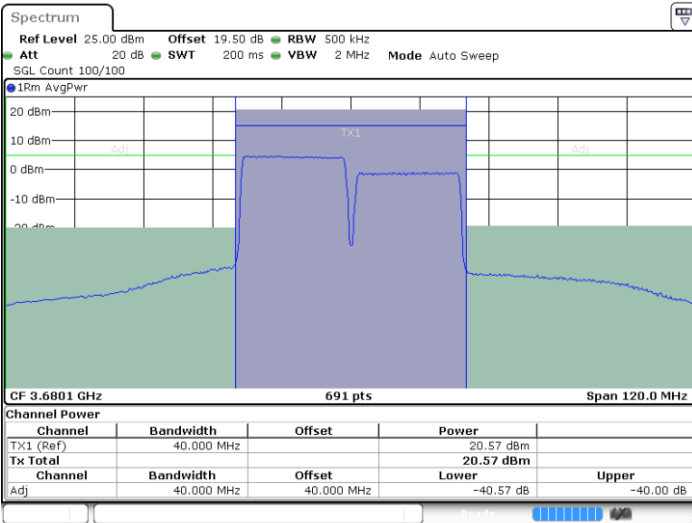

Date: 9 AUG 2024 03:57:09

Date: 9 AUG 2024 03:59:30

Middle Channel / Full RB

N/A

Date: 9 AUG 2024 03:54:47

LTE Band 48C / 20MHz+20MHz

16QAM

Highest Channel / 1RB0 and 1RB99

Highest Channel / 1RB99 and 1RB0

Date: 9 AUG 2024 04:25:30

Date: 9 AUG 2024 04:27:52

Highest Channel / Full RB

N/A

Date: 9 AUG 2024 04:23:09

LTE Band 48C / 5MHz+20MHz

64QAM

Lowest Channel / 1RB0 and 1RB99

Lowest Channel / 1RB24 and 1RB0

Date: 8 AUG 2024 23:28:16

Date: 8 AUG 2024 23:32:23

Lowest Channel / Full RB

N/A

Date: 8 AUG 2024 23:27:26

LTE Band 48C / 5MHz+20MHz