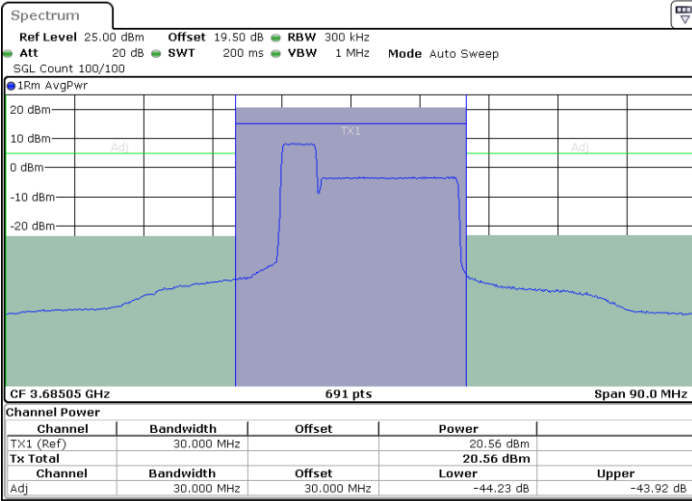

Middle Channel / Full RB

N/A

Date: 8 AUG 2024 23:01:52

LTE Band 48C / 5MHz+20MHz

16QAM

Highest Channel / 1RB0 and 1RB99

Highest Channel / 1RB24 and 1RB0

Date: 8 AUG 2024 23:50:33

Date: 8 AUG 2024 23:53:00

Highest Channel / Full RB

N/A

Date: 8 AUG 2024 23:48:04

LTE Band 48C / 10MHz+20MHz

16QAM

Lowest Channel / 1RB0 and 1RB99

Lowest Channel / 1RB49 and 1RB0