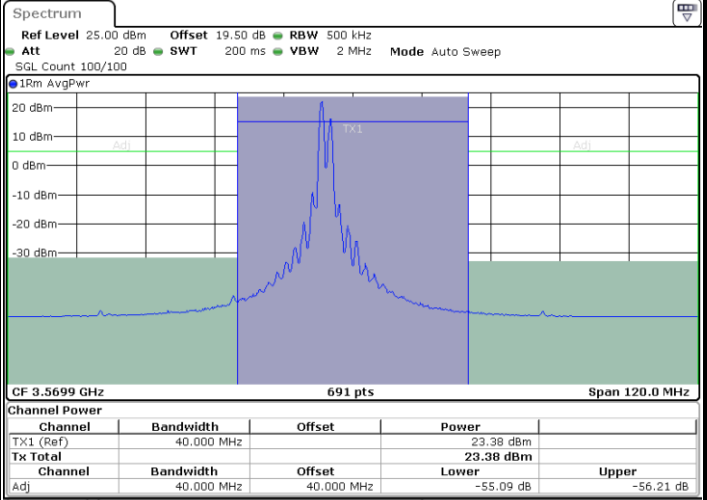

Date: 9 AUG.2024 02:47:48