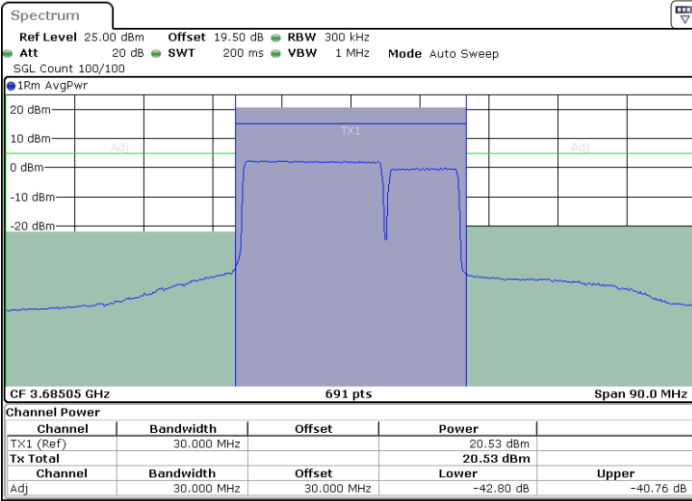

Middle Channel / 1RB0 and 1RB49

Middle Channel / 1RB99 and 1RB0

Date: 9 AUG 2024 01:46:28

Date: 9 AUG 2024 01:48:56

Middle Channel / Full RB

N/A

Date: 9 AUG 2024 01:44:01

LTE Band 48C / 20MHz+10MHz

16QAM

Highest Channel / 1RB0 and 1RB49

Highest Channel / 1RB99 and 1RB0

Date: 9 AUG.2024 02:16:06

Date: 9 AUG.2024 02:18:33

Highest Channel / Full RB

N/A

Date: 9 AUG.2024 02:13:38

LTE Band 48C / 20MHz+15MHz

16QAM

Lowest Channel / 1RB0 and 1RB74

Lowest Channel / 1RB99 and 1RB0

Date: 9 AUG 2024 03:28:07

Date: 9 AUG 2024 03:30:34

Lowest Channel / Full RB

N/A