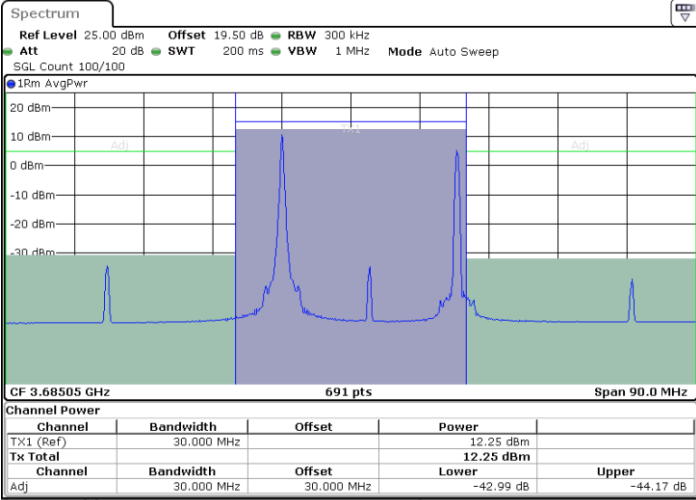

LTE Band 48C / 20MHz+5MHz

QPSK

Highest Channel / 1RB0 and 1RB24

Highest Channel / 1RB99 and 1RB0

Date: 9 AUG 2024 00:41:03