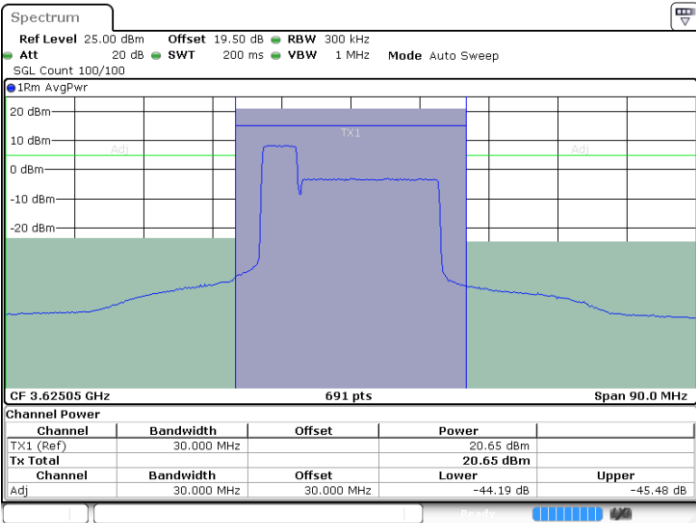

Date: 9 AUG 2024 04:22:22

LTE Band 48C / 5MHz+20MHz

16QAM

Lowest Channel / 1RB0 and 1RB99

Lowest Channel / 1RB24 and 1RB0

Date: 8 AUG 2024 23:29:05

Date: 8 AUG 2024 23:31:33

Lowest Channel / Full RB

N/A

Date: 8 AUG 2024 23:26:37

LTE Band 48C / 5MHz+20MHz

16QAM

Middle Channel / 1RB0 and 1RB9

Middle Channel / 1RB24 and 1RB0

Date: 8 AUG 2024 23:04:20

Date: 8 AUG 2024 23:06:47

Middle Channel / Full RB

N/A

Date: 8 AUG 2024 23:01:52

LTE Band 48C / 5MHz+20MHz

16QAM

Highest Channel / 1RB0 and 1RB99

Highest Channel / 1RB24 and 1RB0

Date: 8 AUG 2024 23:50:33