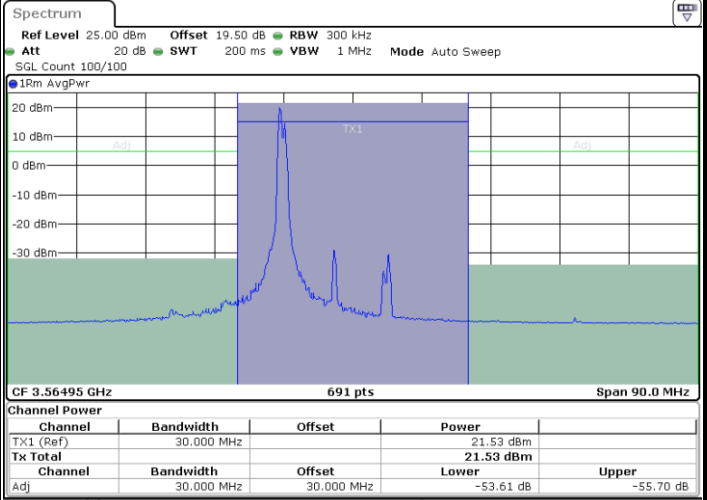

Date: 9 AUG 2024 03:57:09

Date: 9 AUG 2024 03:59:30

Middle Channel / Full RB

N/A

Date: 9 AUG 2024 03:54:47

LTE Band 48C / 20MHz+20MHz

16QAM

Highest Channel / 1RB0 and 1RB99

Highest Channel / 1RB99 and 1RB0

Date: 9 AUG 2024 04:25:30

Date: 9 AUG 2024 04:27:52

Highest Channel / Full RB

N/A

Date: 9 AUG 2024 04:23:09

LTE Band 48C / 5MHz+20MHz

64QAM

Lowest Channel / 1RB0 and 1RB99

Lowest Channel / 1RB24 and 1RB0

Date: 8 AUG 2024 23:28:16

Date: 8 AUG 2024 23:32:23

Lowest Channel / Full RB

N/A

Date: 8 AUG 2024 23:27:26

LTE Band 48C / 5MHz+20MHz