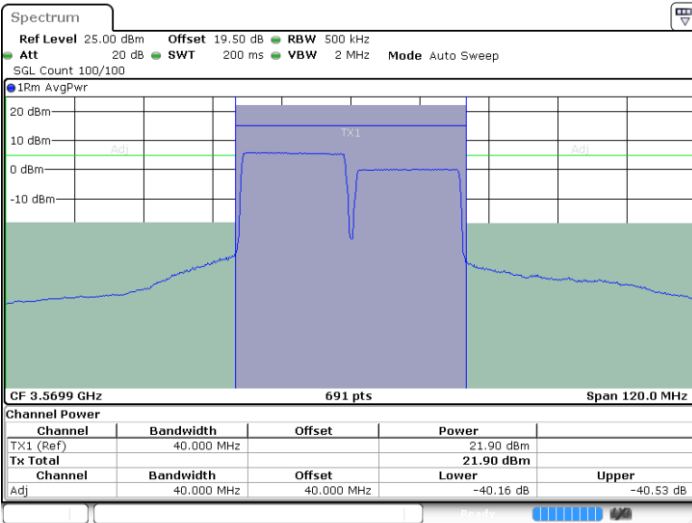

Highest Channel / 1RB99 and 1RB0

Date: 9 AUG.2024 03:45:11

Date: 9 AUG.2024 03:46:00

Highest Channel / Full RB

N/A

Date: 9 AUG.2024 03:41:04

LTE Band 48C / 20MHz+20MHz

QPSK

Lowest Channel / 1RB0 and 1RB99

Lowest Channel / 1RB99 and 1RB0

Date: 9 AUG.2024 04:10:41

Date: 9 AUG.2024 04:11:28

Lowest Channel / Full RB

N/A

Date: 9 AUG.2024 04:06:46

LTE Band 48C / 20MHz+20MHz

LTE Band 48C / 20MHz+20MHz

QPSK

Highest Channel / 1RB0 and 1RB99

Highest Channel / 1RB99 and 1RB0

Date: 9 AUG 2024 04:26:17

Date: 9 AUG 2024 04:27:05

Highest Channel / Full RB

N/A