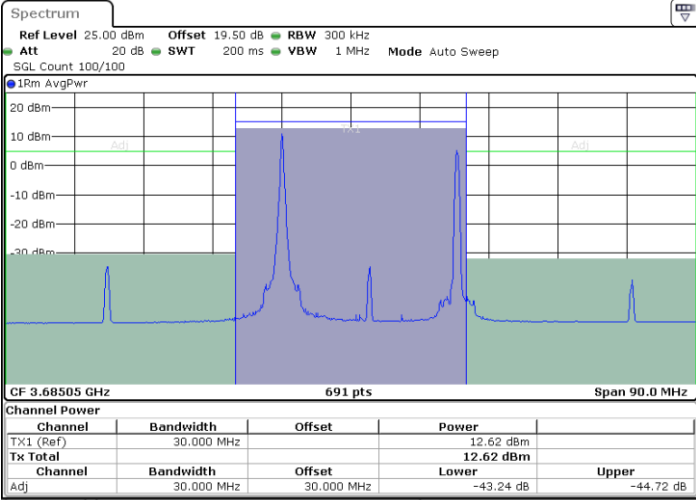

Date: 9 AUG.2024 00:06:08

Middle Channel / Full RB

N/A

Date: 9 AUG.2024 00:01:13

LTE Band 48C / 20MHz+5MHz

16QAM

Highest Channel / 1RB0 and 1RB24

Highest Channel / 1RB99 and 1RB0

Date: 9 AUG 2024 00:40:14

Date: 9 AUG 2024 00:42:41

Highest Channel / Full RB

N/A

Date: 9 AUG 2024 00:37:46

LTE Band 48C / 20MHz+10MHz

16QAM

Lowest Channel / 1RB0 and 1RB49