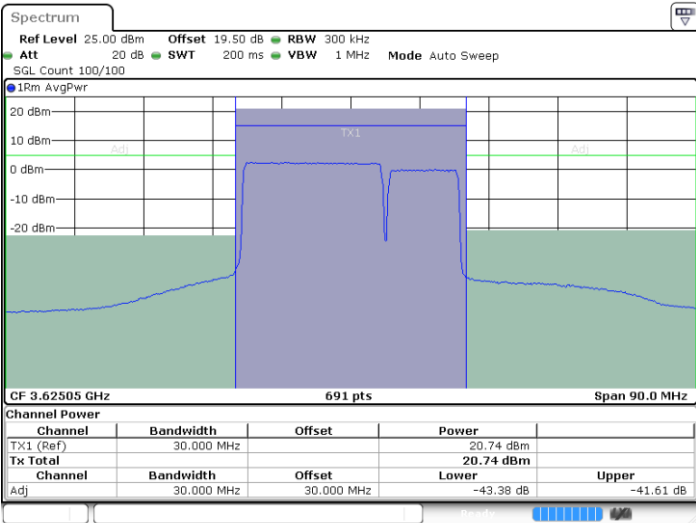

Lowest Channel / 1RB99 and 1RB0

Date: 9 AUG 2024 01:59:55

Date: 9 AUG 2024 02:02:22

Lowest Channel / Full RB

N/A

Date: 9 AUG 2024 01:57:26

LTE Band 48C / 20MHz+10MHz

16QAM

Middle Channel / 1RB0 and 1RB49

Middle Channel / 1RB99 and 1RB0

Date: 9 AUG 2024 01:46:28

Date: 9 AUG 2024 01:48:56

Middle Channel / Full RB

N/A

Date: 9 AUG 2024 01:44:01

LTE Band 48C / 20MHz+10MHz

16QAM

Highest Channel / 1RB0 and 1RB49

Highest Channel / 1RB99 and 1RB0

Date: 9 AUG.2024 02:16:06

Date: 9 AUG.2024 02:18:33

Highest Channel / Full RB

N/A

Date: 9 AUG.2024 02:13:38