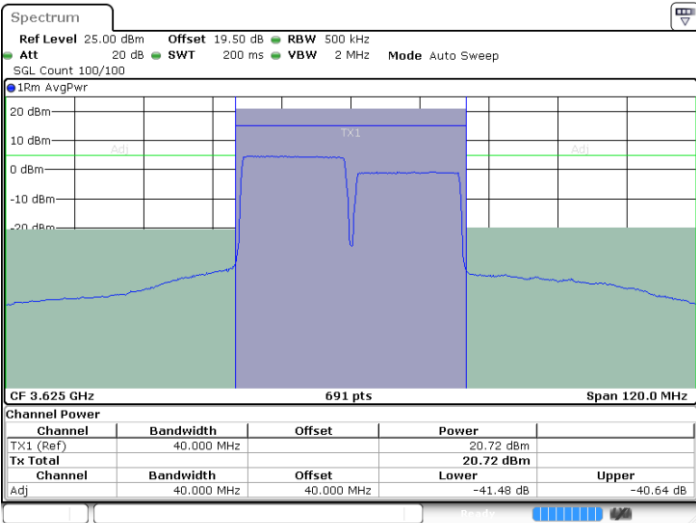

Highest Channel / Full RB

N/A

Date: 9 AUG.2024 03:41:54

LTE Band 48C / 20MHz+20MHz

16QAM

Lowest Channel / 1RB0 and 1RB99

Lowest Channel / 1RB99 and 1RB0

Date: 9 AUG 2024 04:09:55

Date: 9 AUG 2024 04:12:15

Lowest Channel / Full RB

N/A

Date: 9 AUG 2024 04:07:32

LTE Band 48C / 20MHz+20MHz

16QAM

MiddleChannel / 1RB0 and 1RB99

Middle Channel / 1RB99 and 1RB0

Date: 9 AUG 2024 03:57:09

Date: 9 AUG 2024 03:59:30

Middle Channel / Full RB

N/A

Date: 9 AUG 2024 03:54:47

LTE Band 48C / 20MHz+20MHz

16QAM

Highest Channel / 1RB0 and 1RB99

Highest Channel / 1RB99 and 1RB0

Date: 9 AUG 2024 04:25:30

Date: 9 AUG 2024 04:27:52

Highest Channel / Full RB

N/A

Date: 9 AUG 2024 04:23:09

LTE Band 48C / 5MHz+20MHz

64QAM