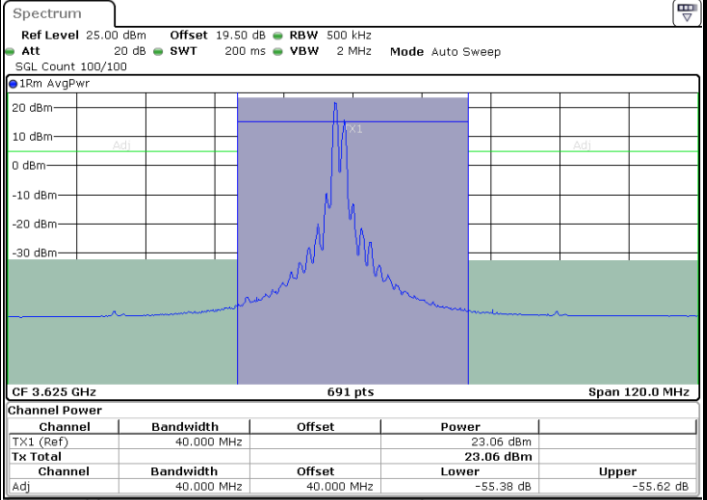

LTE Band 48C / 15MHz+20MHz

16QAM

Middle Channel / 1RB0 and 1RB9

Middle Channel / 1RB74 and 1RB0

Date: 9 AUG 2024 02:28:16

Date: 9 AUG 2024 02:31:43

Middle Channel / Full RB

N/A

Date: 9 AUG 2024 02:26:47

LTE Band 48C / 15MHz+20MHz

16QAM

Highest Channel / 1RB0 and 1RB99

Highest Channel / 1RB74 and 1RB0

Date: 9 AUG 2024 03:01:32

Date: 9 AUG 2024 03:03:58

Highest Channel / Full RB