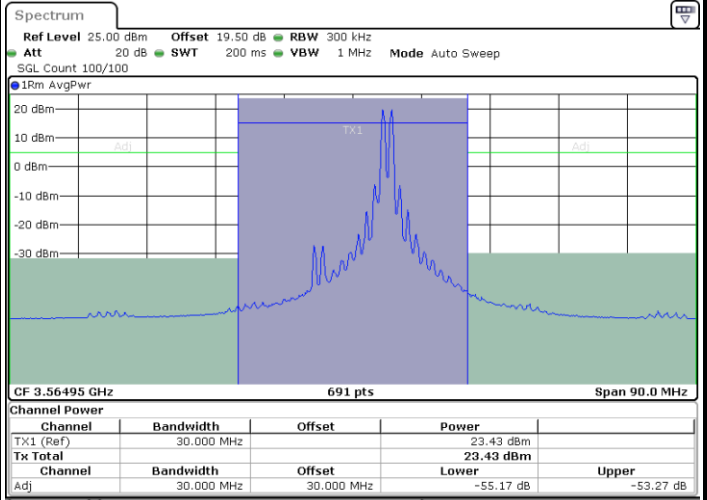

QPSK

Highest Channel / 1RB0 and 1RB24

Highest Channel / 1RB99 and 1RB0

Date: 9 AUG 2024 00:41:03

Date: 9 AUG 2024 00:41:52

Highest Channel / Full RB

N/A

Date: 9 AUG 2024 00:36:56

LTE Band 48C / 20MHz+10MHz

QPSK

Lowest Channel / 1RB0 and 1RB49

Lowest Channel / 1RB99 and 1RB0

Date: 9 AUG.2024 02:00:44

Date: 25.SEP.2024 17:28:36

Lowest Channel / Full RB

N/A