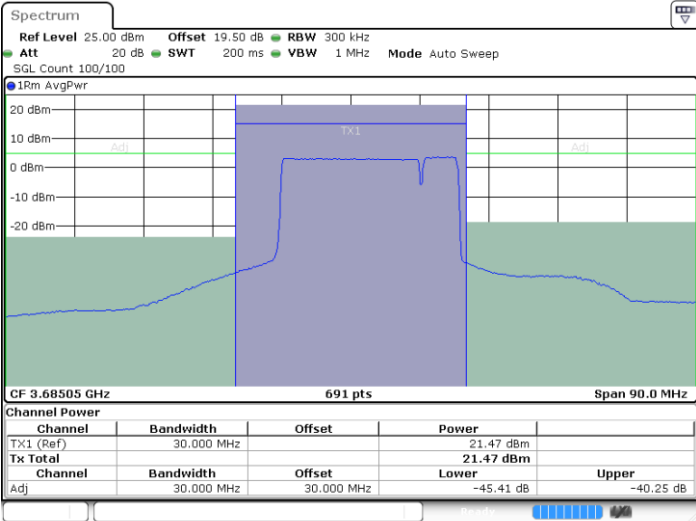

QPSK

Highest Channel / 1RB0 and 1RB24

Highest Channel / 1RB99 and 1RB0

Date: 9 AUG 2024 00:41:03

Date: 9 AUG 2024 00:41:52

Highest Channel / Full RB

N/A

Date: 9 AUG 2024 00:36:56

LTE Band 48C / 20MHz+10MHz

QPSK

Lowest Channel / 1RB0 and 1RB49

Lowest Channel / 1RB99 and 1RB0

Date: 9 AUG.2024 02:00:44

Date: 25.SEP.2024 17:28:36

Lowest Channel / Full RB

N/A