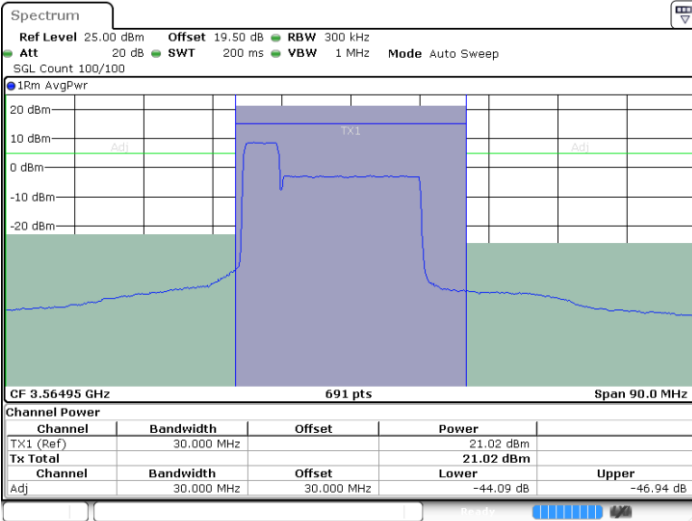

Highest Channel / 1RB99 and 1RB0

Date: 9 AUG 2024 04:25:30

Date: 9 AUG 2024 04:27:52

Highest Channel / Full RB

N/A

Date: 9 AUG 2024 04:23:09

LTE Band 48C / 5MHz+20MHz

64QAM

Lowest Channel / 1RB0 and 1RB99

Lowest Channel / 1RB24 and 1RB0

Date: 8 AUG 2024 23:28:16

Date: 8 AUG 2024 23:32:23

Lowest Channel / Full RB

N/A

Date: 8 AUG 2024 23:27:26

LTE Band 48C / 5MHz+20MHz