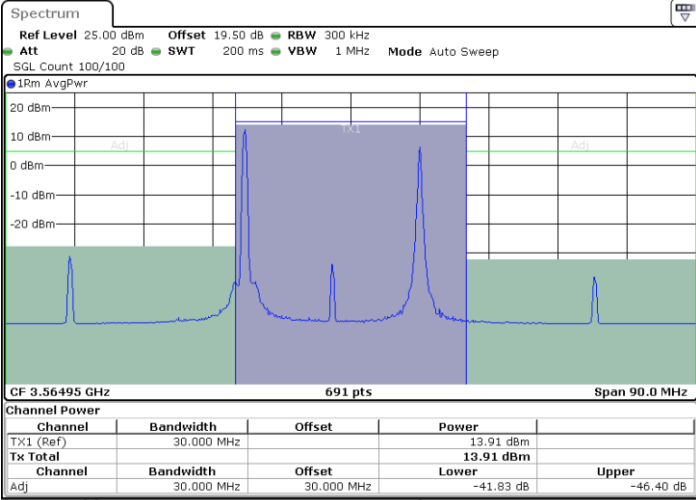

LTE Band 48C / 20MHz+20MHz

QPSK

Highest Channel / 1RB0 and 1RB99

Highest Channel / 1RB99 and 1RB0

Date: 9 AUG 2024 04:26:17

Date: 9 AUG 2024 04:27:05

Highest Channel / Full RB

N/A

Date: 9 AUG 2024 04:22:22

LTE Band 48C / 5MHz+20MHz

16QAM

Lowest Channel / 1RB0 and 1RB99

Lowest Channel / 1RB24 and 1RB0

Date: 8 AUG 2024 23:29:05

Date: 8 AUG 2024 23:31:33

Lowest Channel / Full RB