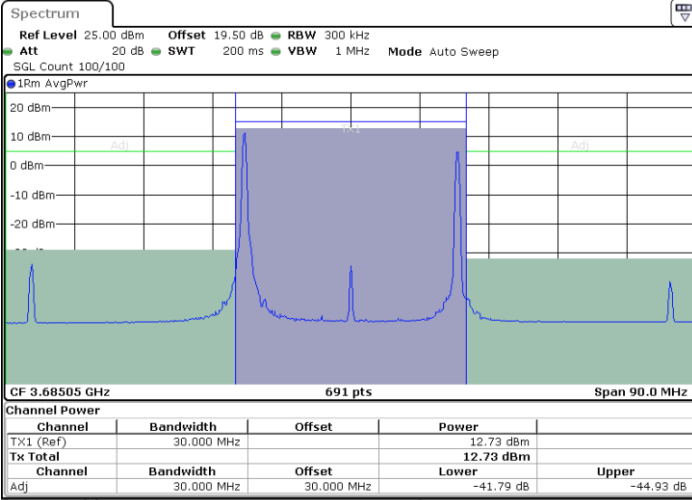

LTE Band 48C / 20MHz+10MHz

16QAM

Highest Channel / 1RB0 and 1RB49

Highest Channel / 1RB99 and 1RB0

Date: 9 AUG.2024 02:16:06