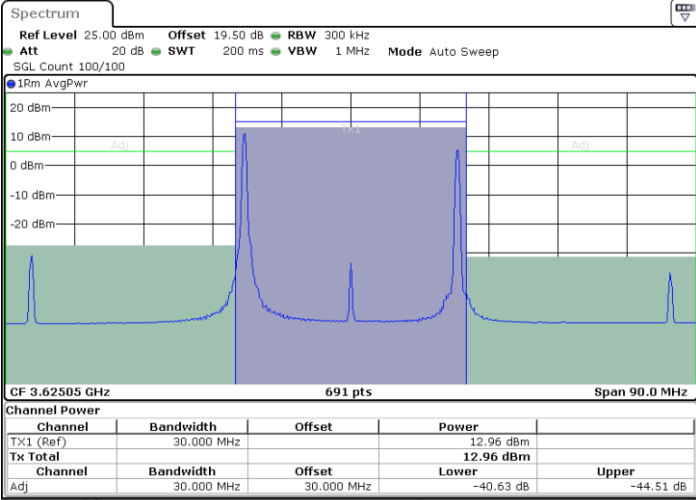

Date: 9 AUG.2024 01:56:37

LTE Band 48C / 20MHz+10MHz

QPSK

Middle Channel / 1RB0 and 1RB49

Middle Channel / 1RB99 and 1RB0

Date: 9 AUG.2024 01:47:17

Date: 9 AUG.2024 01:48:06

Middle Channel / Full RB

N/A

Date: 9 AUG.2024 01:43:13

LTE Band 48C / 20MHz+10MHz

QPSK

Highest Channel / 1RB0 and 1RB49

Highest Channel / 1RB99 and 1RB0

Date: 9 AUG 2024 02:16:55

Date: 9 AUG 2024 02:17:44