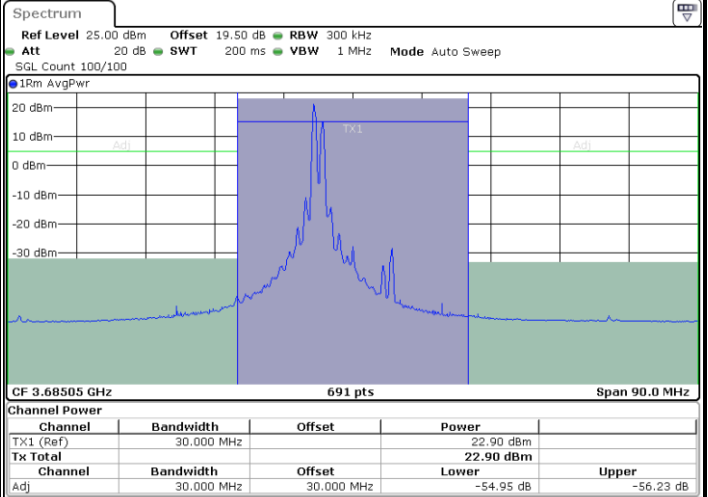

Date: 9 AUG 2024 01:14:19

Date: 9 AUG 2024 01:16:46

Lowest Channel / Full RB

N/A

Date: 9 AUG 2024 01:11:51

LTE Band 48C / 10MHz+20MHz

16QAM

Middle Channel / 1RB0 and 1RB99

Middle Channel / 1RB49 and 1RB0

Date: 9 AUG.2024 00:58:14

Date: 9 AUG.2024 01:00:41

Middle Channel / Full RB

N/A

Date: 9 AUG.2024 00:55:46

LTE Band 48C / 10MHz+20MHz

16QAM

Highest Channel / 1RB0 and 1RB99

Highest Channel / 1RB49 and 1RB0

Date: 9 AUG 2024 01:33:21

Date: 9 AUG 2024 01:35:48

Highest Channel / Full RB

N/A

Date: 9 AUG 2024 01:30:52

LTE Band 48C / 15MHz+20MHz