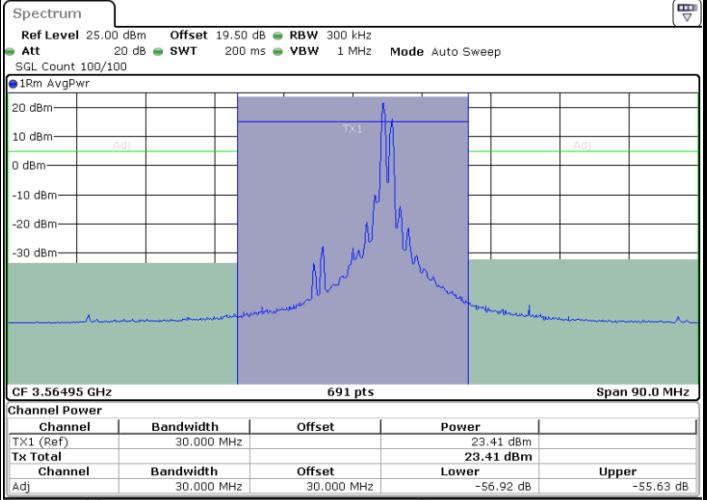

Date: 9 AUG.2024 00:06:08

Middle Channel / Full RB

N/A

Date: 9 AUG.2024 00:01:13

LTE Band 48C / 20MHz+5MHz

16QAM

Highest Channel / 1RB0 and 1RB24

Highest Channel / 1RB99 and 1RB0

Date: 9 AUG 2024 00:40:14

Date: 9 AUG 2024 00:42:41

Highest Channel / Full RB

N/A

Date: 9 AUG 2024 00:37:46

LTE Band 48C / 20MHz+10MHz

16QAM

Lowest Channel / 1RB0 and 1RB49

Lowest Channel / 1RB99 and 1RB0

Date: 9 AUG 2024 01:59:55

Date: 9 AUG 2024 02:02:22

Lowest Channel / Full RB

N/A

Date: 9 AUG 2024 01:57:26

LTE Band 48C / 20MHz+10MHz

16QAM