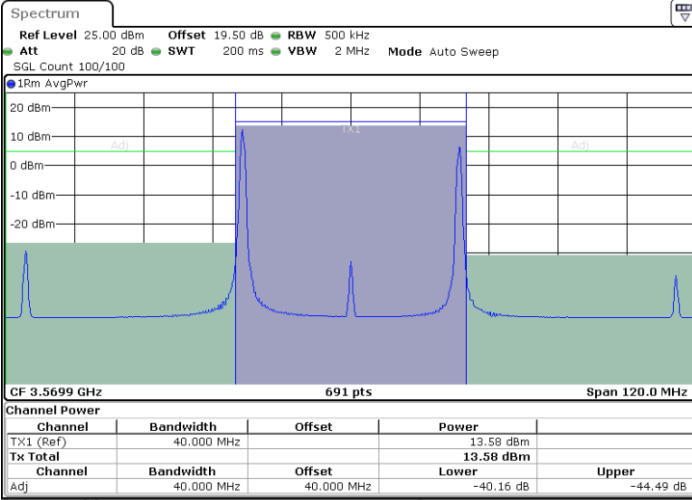

Date: 9 AUG 2024 03:15:30

Date: 9 AUG 2024 03:16:19

Middle Channel / Full RB

N/A

Date: 9 AUG 2024 03:11:23

LTE Band 48C / 20MHz+15MHz

QPSK

Highest Channel / 1RB0 and 1RB74

Highest Channel / 1RB99 and 1RB0

Date: 9 AUG.2024 03:45:11

Date: 9 AUG.2024 03:46:00

Highest Channel / Full RB

N/A

Date: 9 AUG.2024 03:41:04

LTE Band 48C / 20MHz+20MHz

QPSK

Lowest Channel / 1RB0 and 1RB99

Lowest Channel / 1RB99 and 1RB0

Date: 9 AUG.2024 04:10:41

Date: 9 AUG.2024 04:11:28

Lowest Channel / Full RB

N/A

Date: 9 AUG.2024 04:06:46

LTE Band 48C / 20MHz+20MHz