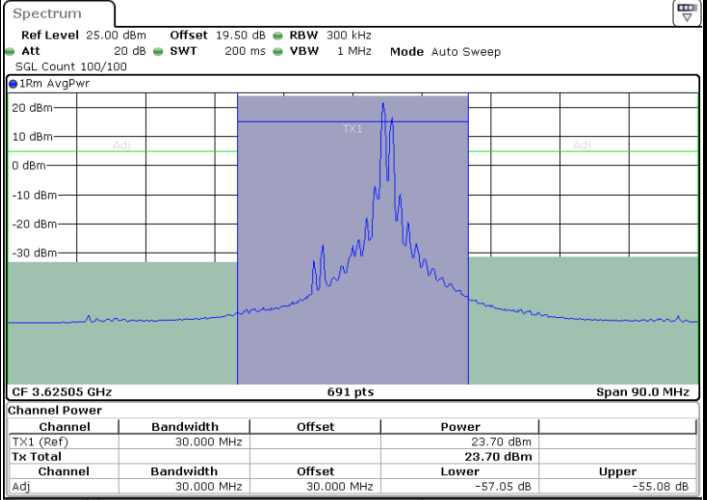

LTE Band 48C / 20MHz+10MHz

QPSK

Lowest Channel / 1RB0 and 1RB49

Lowest Channel / 1RB99 and 1RB0

Date: 9 AUG.2024 02:00:44

Date: 25.SEP.2024 17:28:36

Lowest Channel / Full RB

N/A

Date: 9 AUG.2024 01:56:37

LTE Band 48C / 20MHz+10MHz

QPSK

Middle Channel / 1RB0 and 1RB49

Middle Channel / 1RB99 and 1RB0

Date: 9 AUG.2024 01:47:17

Date: 9 AUG.2024 01:48:06

Middle Channel / Full RB

N/A

Date: 9 AUG.2024 01:43:13

LTE Band 48C / 20MHz+10MHz

QPSK

Highest Channel / 1RB0 and 1RB49

Highest Channel / 1RB99 and 1RB0

Date: 9 AUG 2024 02:16:55

Date: 9 AUG 2024 02:17:44