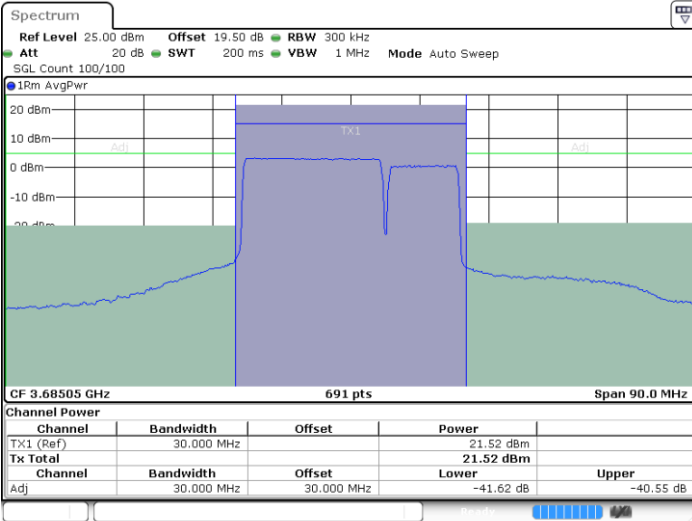

N/A

Date: 9 AUG.2024 01:43:13

LTE Band 48C / 20MHz+10MHz

QPSK

Highest Channel / 1RB0 and 1RB49

Highest Channel / 1RB99 and 1RB0

Date: 9 AUG 2024 02:16:55

Date: 9 AUG 2024 02:17:44

Highest Channel / Full RB

N/A

Date: 9 AUG 2024 02:12:49

LTE Band 48C / 20MHz+15MHz

QPSK

Lowest Channel / 1RB0 and 1RB74

Lowest Channel / 1RB99 and 1RB0

Date: 9 AUG.2024 03:28:56