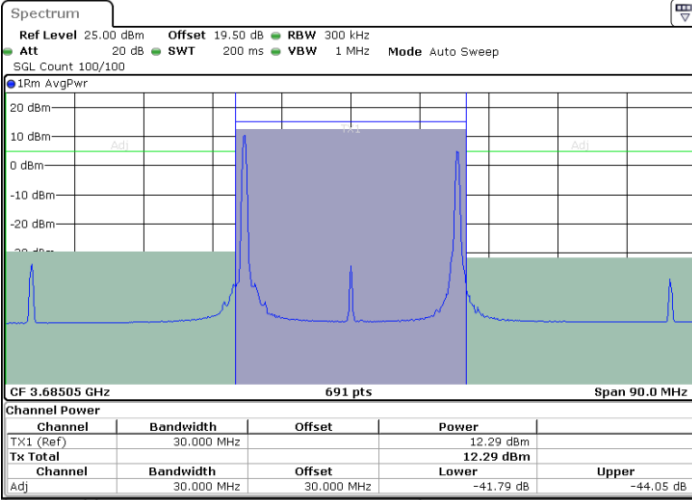

Date: 9 AUG 2024 00:54:57

LTE Band 48C / 10MHz+20MHz

QPSK

Highest Channel / 1RB0 and 1RB99

Highest Channel / 1RB49 and 1RB0

Date: 9 AUG.2024 01:34:11

Date: 25.SEP.2024 17:09:47

Highest Channel / Full RB