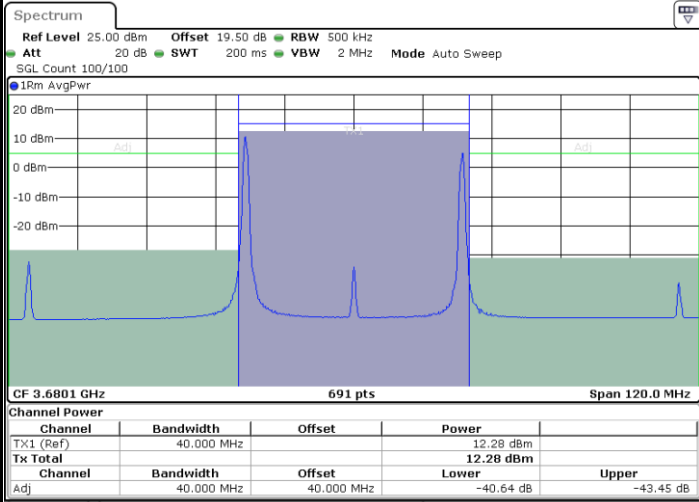

Lowest Channel / 1RB0 and 1RB99

Lowest Channel / 1RB99 and 1RB0

Date: 9 AUG.2024 04:10:41

Date: 9 AUG.2024 04:11:28

Lowest Channel / Full RB

N/A

Date: 9 AUG.2024 04:06:46

LTE Band 48C / 20MHz+20MHz

LTE Band 48C / 20MHz+20MHz

QPSK

Highest Channel / 1RB0 and 1RB99

Highest Channel / 1RB99 and 1RB0

Date: 9 AUG 2024 04:26:17

Date: 9 AUG 2024 04:27:05

Highest Channel / Full RB

N/A