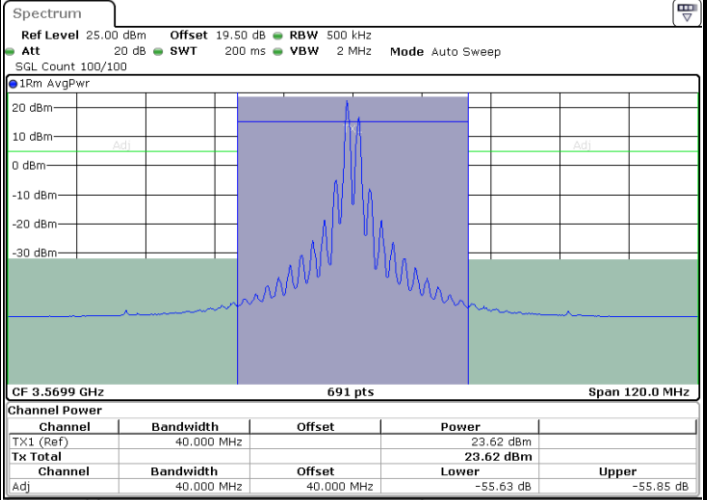

Date: 9 AUG 2024 03:15:30

Date: 9 AUG 2024 03:16:19

Middle Channel / Full RB

N/A

Date: 9 AUG 2024 03:11:23

LTE Band 48C / 20MHz+15MHz

QPSK

Highest Channel / 1RB0 and 1RB74

Highest Channel / 1RB99 and 1RB0

Date: 9 AUG.2024 03:45:11

Date: 9 AUG.2024 03:46:00

Highest Channel / Full RB

N/A

Date: 9 AUG.2024 03:41:04

LTE Band 48C / 20MHz+20MHz

QPSK

Lowest Channel / 1RB0 and 1RB99

Lowest Channel / 1RB99 and 1RB0

Date: 9 AUG.2024 04:10:41

Date: 9 AUG.2024 04:11:28

Lowest Channel / Full RB

N/A

Date: 9 AUG.2024 04:06:46

LTE Band 48C / 20MHz+20MHz