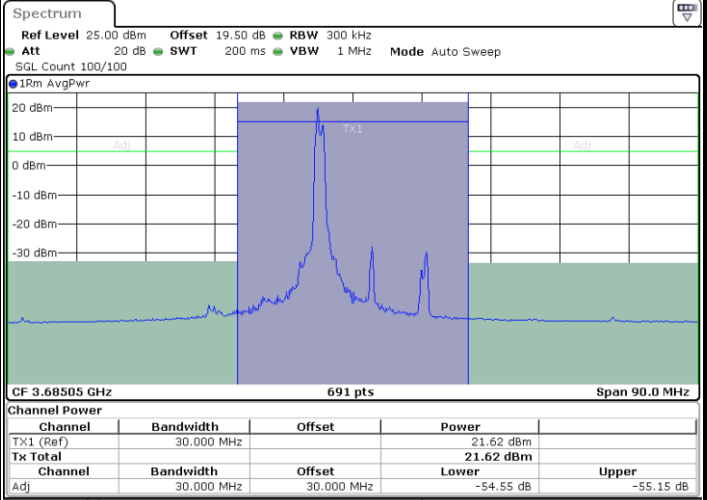

LTE Band 48C / 5MHz+20MHz

64QAM

Highest Channel / 1RB0 and 1RB99

Highest Channel / 1RB24 and 1RB0

Date: 8 AUG 2024 23:49:43

Date: 8 AUG 2024 23:53:50

Highest Channel / Full RB

N/A