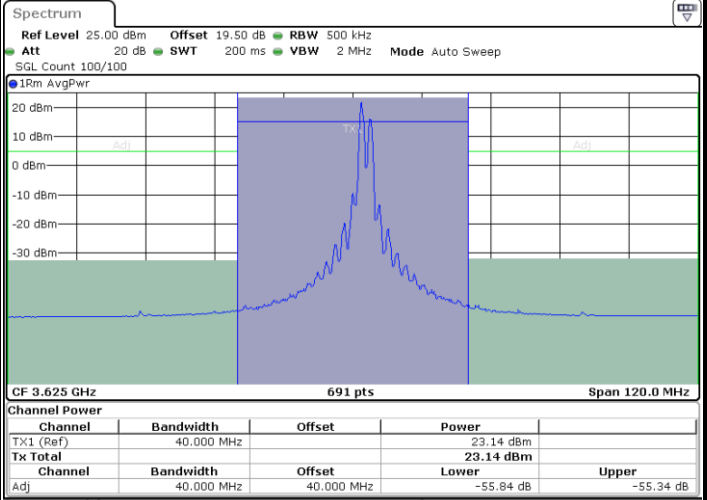

LTE Band 48C / 20MHz+15MHz

16QAM

Lowest Channel / 1RB0 and 1RB74

Lowest Channel / 1RB99 and 1RB0

Date: 9 AUG 2024 03:28:07

Date: 9 AUG 2024 03:30:34

Lowest Channel / Full RB

N/A

Date: 9 AUG 2024 03:25:38

LTE Band 48C / 20MHz+15MHz

16QAM

Middle Channel / 1RB0 and 1RB74

Middle Channel / 1RB99 and 1RB0

Date: 9 AUG.2024 03:14:41

Date: 9 AUG.2024 03:17:08

Middle Channel / Full RB

N/A

Date: 9 AUG.2024 03:12:13

LTE Band 48C / 20MHz+15MHz

16QAM

Highest Channel / 1RB0 and 1RB74

Highest Channel / 1RB99 and 1RB0

Date: 9 AUG.2024 03:44:22

Date: 9 AUG.2024 03:46:49