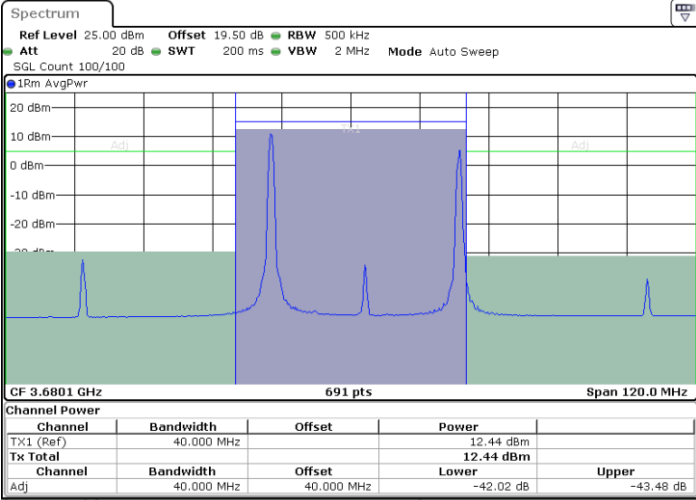

Date: 9 AUG 2024 02:30:53

Middle Channel / Full RB

N/A

Date: 9 AUG 2024 02:25:58

LTE Band 48C / 15MHz+20MHz

QPSK

Highest Channel / 1RB0 and 1RB99

Highest Channel / 1RB74 and 1RB0