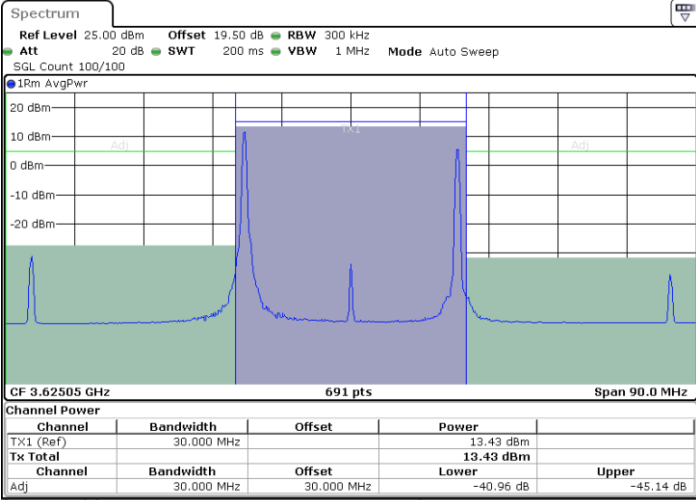

Date: 9 AUG 2024 00:40:14

Date: 9 AUG 2024 00:42:41

Highest Channel / Full RB

N/A

Date: 9 AUG 2024 00:37:46

LTE Band 48C / 20MHz+10MHz

16QAM

Lowest Channel / 1RB0 and 1RB49

Lowest Channel / 1RB99 and 1RB0

Date: 9 AUG 2024 01:59:55

Date: 9 AUG 2024 02:02:22

Lowest Channel / Full RB

N/A

Date: 9 AUG 2024 01:57:26

LTE Band 48C / 20MHz+10MHz

16QAM

Middle Channel / 1RB0 and 1RB49

Middle Channel / 1RB99 and 1RB0

Date: 9 AUG 2024 01:46:28

Date: 9 AUG 2024 01:48:56

Middle Channel / Full RB

N/A

Date: 9 AUG 2024 01:44:01

LTE Band 48C / 20MHz+10MHz