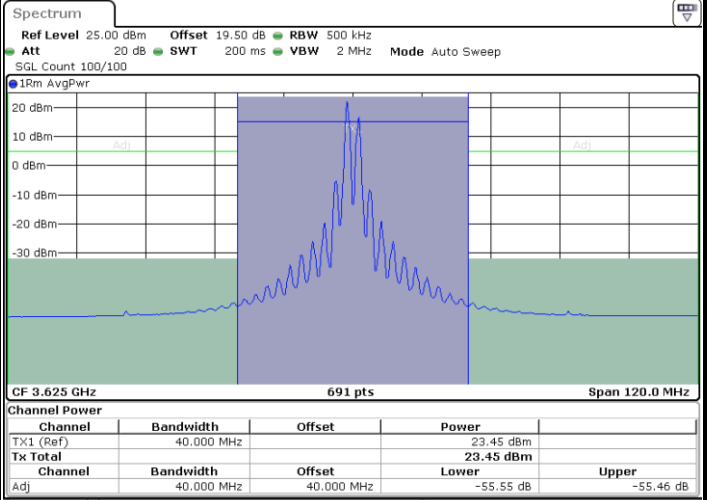

Date: 9 AUG.2024 03:58:43