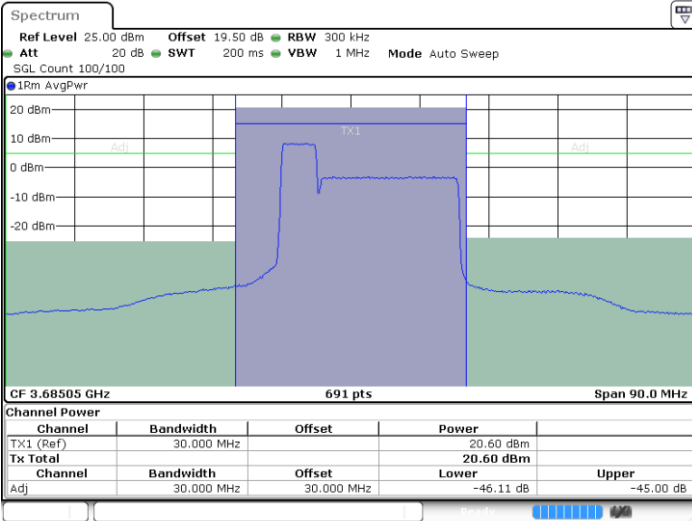

LTE Band 48C / 5MHz+20MHz

64QAM

Highest Channel / 1RB0 and 1RB99

Highest Channel / 1RB24 and 1RB0

Date: 8 AUG 2024 23:49:43

Date: 8 AUG 2024 23:53:50

Highest Channel / Full RB

N/A