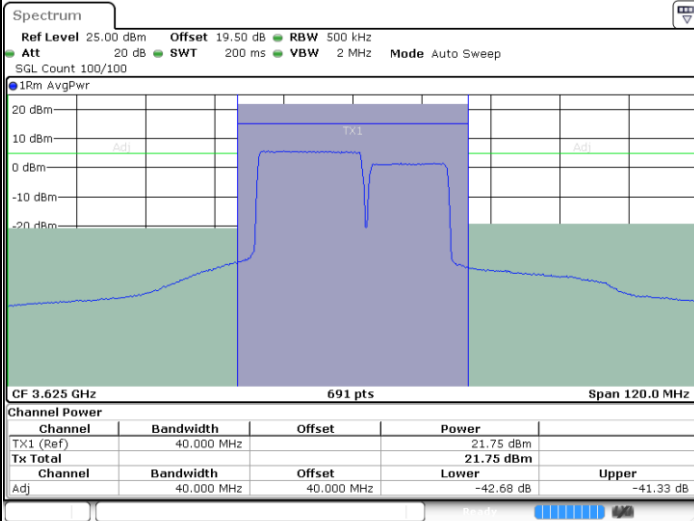

Highest Channel / Full RB

N/A

Date: 9 AUG 2024 02:12:49

LTE Band 48C / 20MHz+15MHz

QPSK

Lowest Channel / 1RB0 and 1RB74

Lowest Channel / 1RB99 and 1RB0

Date: 9 AUG.2024 03:28:56

Date: 9 AUG.2024 03:29:45

Lowest Channel / Full RB

N/A

Date: 9 AUG.2024 03:24:49

LTE Band 48C / 20MHz+15MHz

QPSK

Middle Channel / 1RB0 and 1RB74

Middle Channel / 1RB99 and 1RB0

Date: 9 AUG 2024 03:15:30

Date: 9 AUG 2024 03:16:19

Middle Channel / Full RB

N/A

Date: 9 AUG 2024 03:11:23

LTE Band 48C / 20MHz+15MHz

QPSK

Highest Channel / 1RB0 and 1RB74