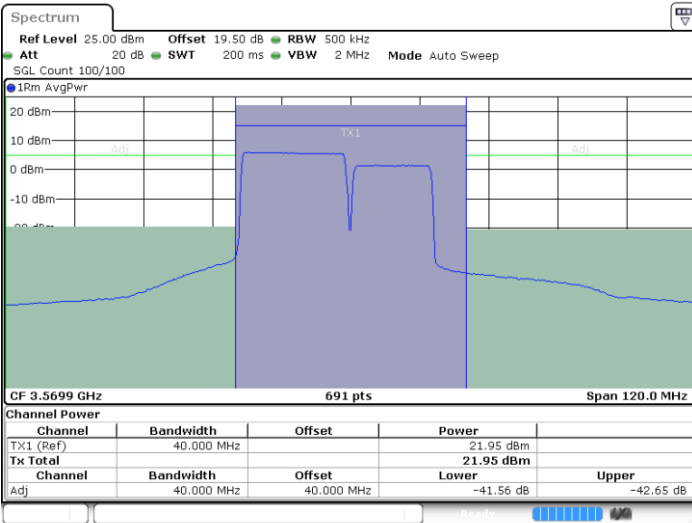

N/A

Date: 9 AUG.2024 01:43:13

LTE Band 48C / 20MHz+10MHz

QPSK

Highest Channel / 1RB0 and 1RB49

Highest Channel / 1RB99 and 1RB0

Date: 9 AUG 2024 02:16:55

Date: 9 AUG 2024 02:17:44

Highest Channel / Full RB

N/A

Date: 9 AUG 2024 02:12:49

LTE Band 48C / 20MHz+15MHz

QPSK

Lowest Channel / 1RB0 and 1RB74

Lowest Channel / 1RB99 and 1RB0

Date: 9 AUG.2024 03:28:56

Date: 9 AUG.2024 03:29:45

Lowest Channel / Full RB

N/A

Date: 9 AUG.2024 03:24:49

LTE Band 48C / 20MHz+15MHz

QPSK

Middle Channel / 1RB0 and 1RB74

Middle Channel / 1RB99 and 1RB0