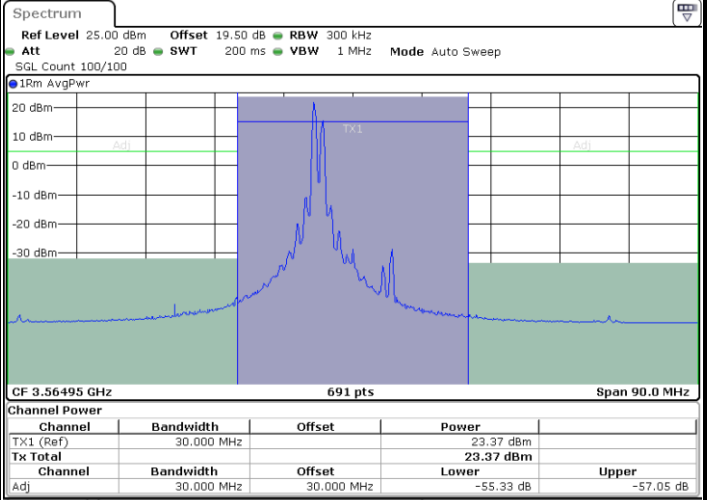

Date: 8 AUG 2024 23:53:00

Highest Channel / Full RB

N/A

Date: 8 AUG 2024 23:48:04

LTE Band 48C / 10MHz+20MHz

16QAM

Lowest Channel / 1RB0 and 1RB99

Lowest Channel / 1RB49 and 1RB0

Date: 9 AUG 2024 01:14:19

Date: 9 AUG 2024 01:16:46

Lowest Channel / Full RB

N/A

Date: 9 AUG 2024 01:11:51

LTE Band 48C / 10MHz+20MHz

16QAM

Middle Channel / 1RB0 and 1RB99