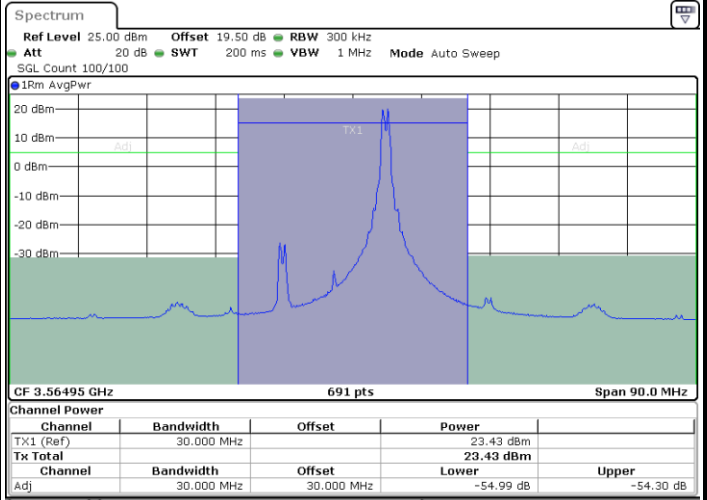

Date: 9 AUG 2024 02:30:53

Middle Channel / Full RB

N/A

Date: 9 AUG 2024 02:25:58

LTE Band 48C / 15MHz+20MHz

QPSK

Highest Channel / 1RB0 and 1RB99

Highest Channel / 1RB74 and 1RB0

Date: 9 AUG.2024 03:02:21

Date: 9 AUG.2024 03:03:10

Highest Channel / Full RB

N/A

Date: 9 AUG.2024 02:58:14

LTE Band 48C / 20MHz+5MHz

QPSK

Lowest Channel / 1RB0 and 1RB24

Lowest Channel / 1RB99 and 1RB0

Date: 9 AUG.2024 00:20:36

Date: 25.SEP.2024 17:22:46

Lowest Channel / Full RB

N/A

Date: 9 AUG.2024 00:16:29

LTE Band 48C / 20MHz+5MHz

QPSK