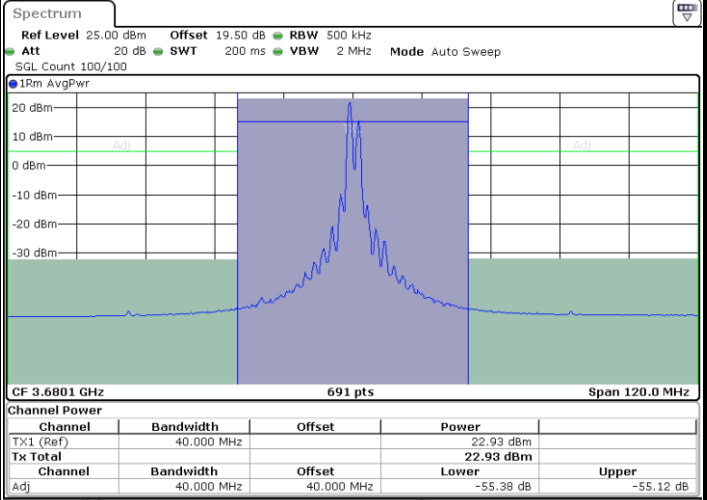

Date: 9 AUG 2024 02:26:47

LTE Band 48C / 15MHz+20MHz

16QAM

Highest Channel / 1RB0 and 1RB99

Highest Channel / 1RB74 and 1RB0

Date: 9 AUG 2024 03:01:32

Date: 9 AUG 2024 03:03:58

Highest Channel / Full RB

N/A

Date: 9 AUG 2024 02:59:03

LTE Band 48C / 20MHz+5MHz

16QAM

Lowest Channel / 1RB0 and 1RB24

Lowest Channel / 1RB99 and 1RB0

Date: 9 AUG.2024 00:19:47

Date: 9 AUG.2024 00:22:15