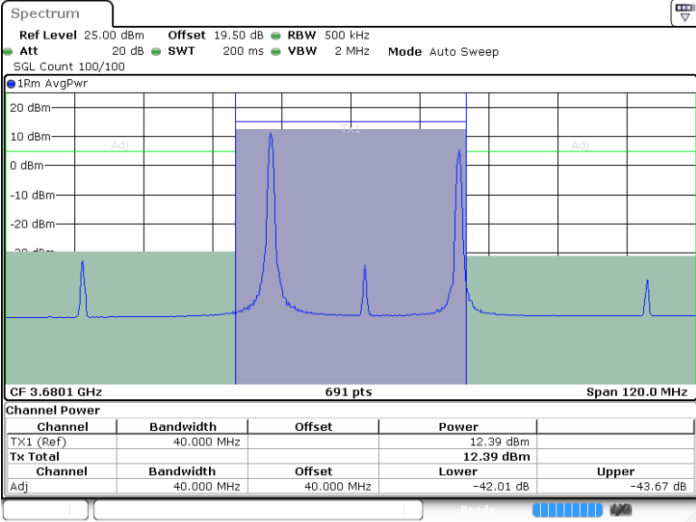

Date: 9 AUG 2024 03:15:30

Date: 9 AUG 2024 03:16:19

Middle Channel / Full RB

N/A

Date: 9 AUG 2024 03:11:23

LTE Band 48C / 20MHz+15MHz

QPSK

Highest Channel / 1RB0 and 1RB74

Highest Channel / 1RB99 and 1RB0

Date: 9 AUG.2024 03:45:11

Date: 9 AUG.2024 03:46:00

Highest Channel / Full RB

N/A

Date: 9 AUG.2024 03:41:04

LTE Band 48C / 20MHz+20MHz

QPSK