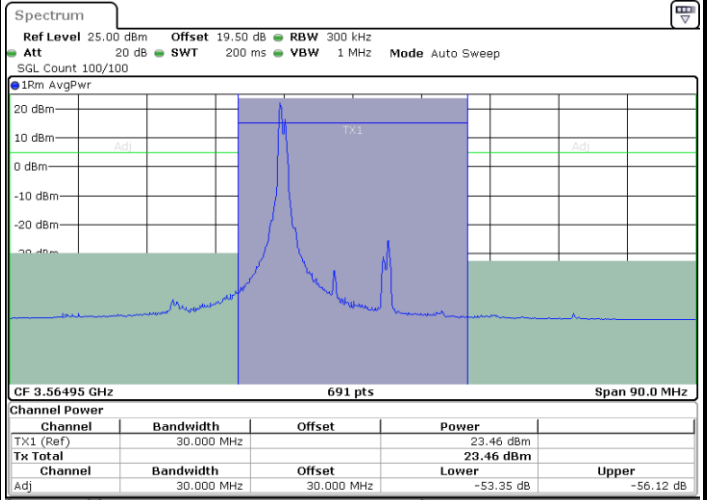

Date: 9 AUG 2024 00:54:57

LTE Band 48C / 10MHz+20MHz

QPSK

Highest Channel / 1RB0 and 1RB99

Highest Channel / 1RB49 and 1RB0

Date: 9 AUG.2024 01:34:11

Date: 25.SEP.2024 17:09:47

Highest Channel / Full RB

N/A

Date: 9 AUG.2024 01:30:03

LTE Band 48C / 15MHz+20MHz

QPSK

Lowest Channel / 1RB0 and 1RB99

Lowest Channel / 1RB74 and 1RB0

Date: 9 AUG.2024 02:46:10

Date: 9 AUG.2024 02:46:59