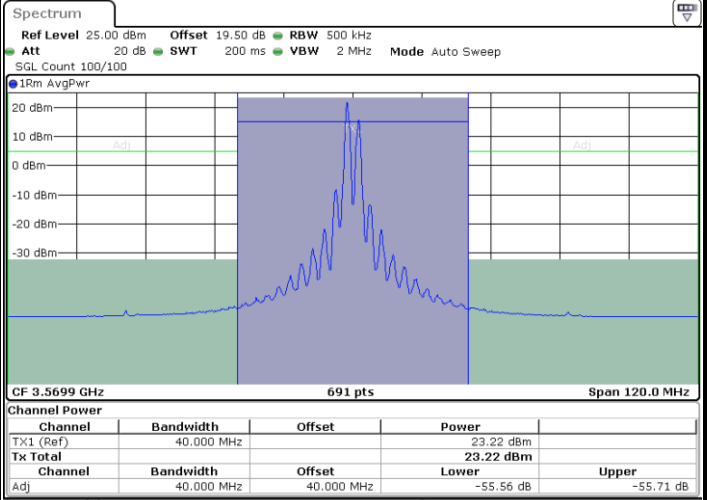

N/A

Date: 9 AUG.2024 03:12:13

LTE Band 48C / 20MHz+15MHz

16QAM

Highest Channel / 1RB0 and 1RB74

Highest Channel / 1RB99 and 1RB0

Date: 9 AUG.2024 03:44:22

Date: 9 AUG.2024 03:46:49

Highest Channel / Full RB

N/A

Date: 9 AUG.2024 03:41:54

LTE Band 48C / 20MHz+20MHz

16QAM

Lowest Channel / 1RB0 and 1RB99

Lowest Channel / 1RB99 and 1RB0

Date: 9 AUG 2024 04:09:55

Date: 9 AUG 2024 04:12:15

Lowest Channel / Full RB

N/A

Date: 9 AUG 2024 04:07:32

LTE Band 48C / 20MHz+20MHz

16QAM

MiddleChannel / 1RB0 and 1RB99

Middle Channel / 1RB99 and 1RB0