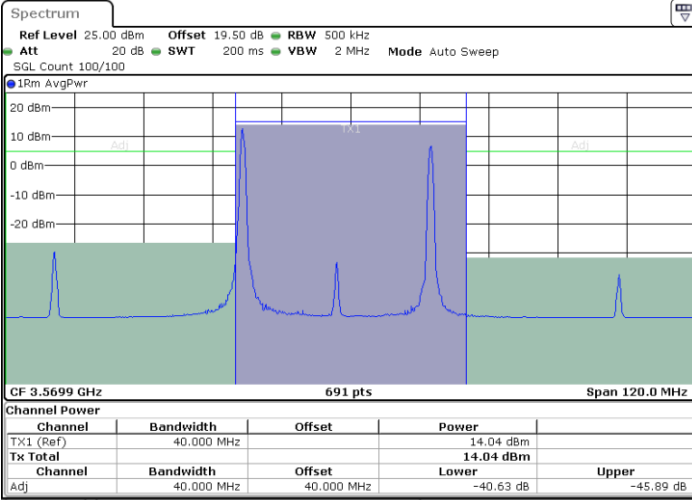

Middle Channel / 1RB0 and 1RB49

Middle Channel / 1RB99 and 1RB0

Date: 9 AUG 2024 01:46:28

Date: 9 AUG 2024 01:48:56

Middle Channel / Full RB

N/A

Date: 9 AUG 2024 01:44:01

LTE Band 48C / 20MHz+10MHz

16QAM

Highest Channel / 1RB0 and 1RB49

Highest Channel / 1RB99 and 1RB0

Date: 9 AUG.2024 02:16:06

Date: 9 AUG.2024 02:18:33

Highest Channel / Full RB

N/A

Date: 9 AUG.2024 02:13:38

LTE Band 48C / 20MHz+15MHz

16QAM

Lowest Channel / 1RB0 and 1RB74

Lowest Channel / 1RB99 and 1RB0

Date: 9 AUG 2024 03:28:07

Date: 9 AUG 2024 03:30:34

Lowest Channel / Full RB

N/A