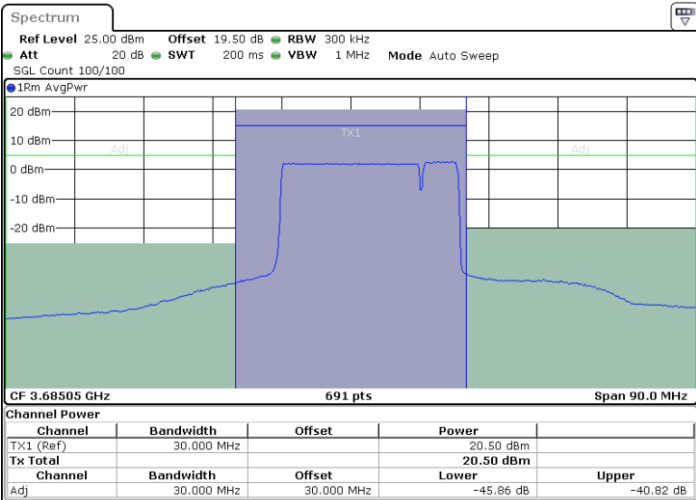

Lowest Channel / Full RB

N/A

Date: 9 AUG.2024 00:17:18

LTE Band 48C / 20MHz+5MHz

16QAM

Middle Channel / 1RB0 and 1RB24

Middle Channel / 1RB99 and 1RB0

Date: 9 AUG.2024 00:03:41

Date: 9 AUG.2024 00:06:08

Middle Channel / Full RB

N/A

Date: 9 AUG.2024 00:01:13

LTE Band 48C / 20MHz+5MHz

16QAM

Highest Channel / 1RB0 and 1RB24

Highest Channel / 1RB99 and 1RB0

Date: 9 AUG 2024 00:40:14

Date: 9 AUG 2024 00:42:41

Highest Channel / Full RB

N/A

Date: 9 AUG 2024 00:37:46

LTE Band 48C / 20MHz+10MHz

16QAM

Lowest Channel / 1RB0 and 1RB49

Lowest Channel / 1RB99 and 1RB0

Date: 9 AUG 2024 01:59:55

Date: 9 AUG 2024 02:02:22

Lowest Channel / Full RB

N/A

Date: 9 AUG 2024 01:57:26

LTE Band 48C / 20MHz+10MHz

16QAM