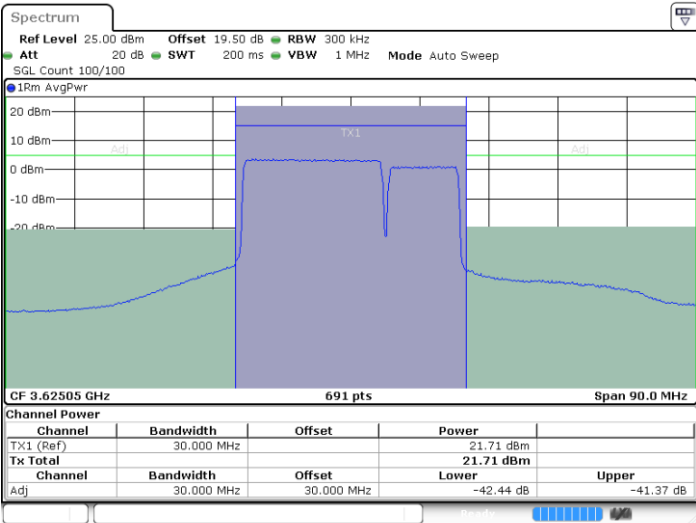

LTE Band 48C / 20MHz+10MHz

QPSK

Lowest Channel / 1RB0 and 1RB49

Lowest Channel / 1RB99 and 1RB0

Date: 9 AUG.2024 02:00:44

Date: 25.SEP.2024 17:28:36

Lowest Channel / Full RB

N/A

Date: 9 AUG.2024 01:56:37

LTE Band 48C / 20MHz+10MHz

QPSK

Middle Channel / 1RB0 and 1RB49

Middle Channel / 1RB99 and 1RB0

Date: 9 AUG.2024 01:47:17

Date: 9 AUG.2024 01:48:06

Middle Channel / Full RB

N/A

Date: 9 AUG.2024 01:43:13

LTE Band 48C / 20MHz+10MHz

QPSK

Highest Channel / 1RB0 and 1RB49

Highest Channel / 1RB99 and 1RB0

Date: 9 AUG 2024 02:16:55

Date: 9 AUG 2024 02:17:44

Highest Channel / Full RB

N/A

Date: 9 AUG 2024 02:12:49

LTE Band 48C / 20MHz+15MHz

QPSK

Lowest Channel / 1RB0 and 1RB74

Lowest Channel / 1RB99 and 1RB0

Date: 9 AUG.2024 03:28:56