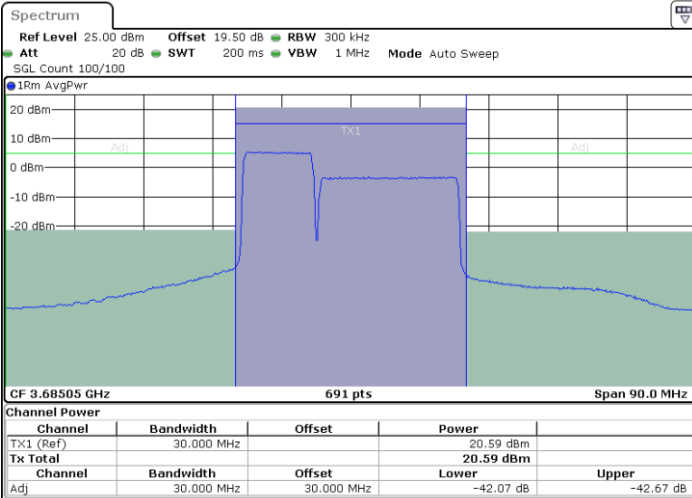

Highest Channel / 1RB0 and 1RB99

Highest Channel / 1RB49 and 1RB0

Date: 9 AUG 2024 01:33:21

Date: 9 AUG 2024 01:35:48

Highest Channel / Full RB

N/A

Date: 9 AUG 2024 01:30:52

LTE Band 48C / 15MHz+20MHz