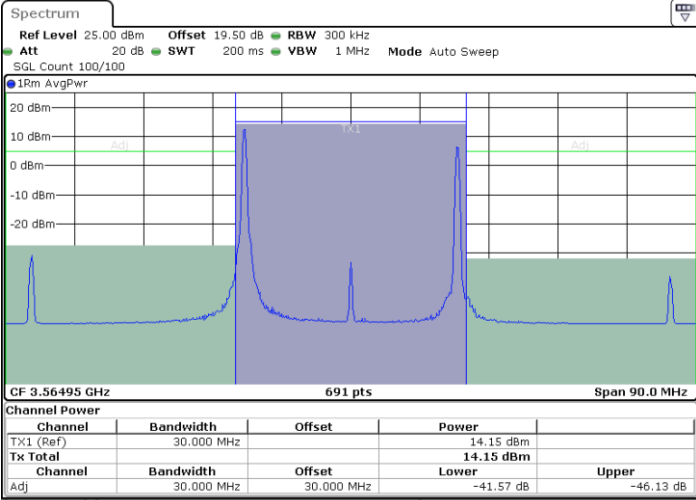

Date: 9 AUG.2024 00:06:08

Middle Channel / Full RB

N/A

Date: 9 AUG.2024 00:01:13

LTE Band 48C / 20MHz+5MHz

16QAM

Highest Channel / 1RB0 and 1RB24

Highest Channel / 1RB99 and 1RB0

Date: 9 AUG 2024 00:40:14

Date: 9 AUG 2024 00:42:41

Highest Channel / Full RB

N/A

Date: 9 AUG 2024 00:37:46

LTE Band 48C / 20MHz+10MHz

16QAM

Lowest Channel / 1RB0 and 1RB49

Lowest Channel / 1RB99 and 1RB0

Date: 9 AUG 2024 01:59:55

Date: 9 AUG 2024 02:02:22

Lowest Channel / Full RB

N/A

Date: 9 AUG 2024 01:57:26

LTE Band 48C / 20MHz+10MHz

16QAM