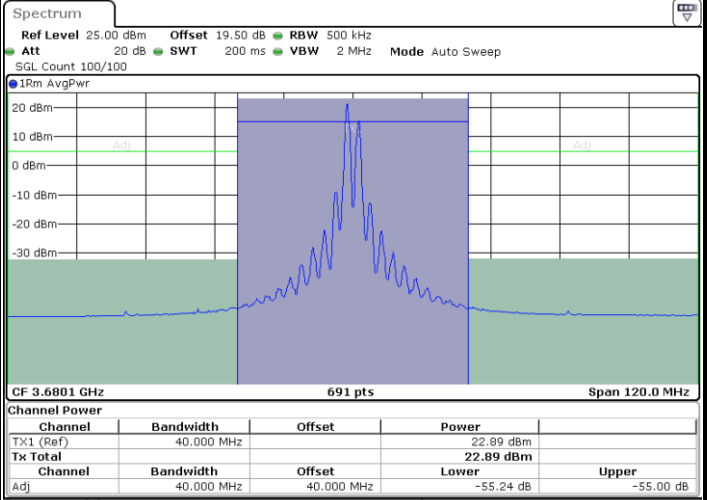

Date: 9 AUG 2024 04:12:15

Lowest Channel / Full RB

N/A

Date: 9 AUG 2024 04:07:32

LTE Band 48C / 20MHz+20MHz

16QAM

MiddleChannel / 1RB0 and 1RB99

Middle Channel / 1RB99 and 1RB0

Date: 9 AUG 2024 03:57:09

Date: 9 AUG 2024 03:59:30

Middle Channel / Full RB

N/A

Date: 9 AUG 2024 03:54:47

LTE Band 48C / 20MHz+20MHz

16QAM

Highest Channel / 1RB0 and 1RB99

Highest Channel / 1RB99 and 1RB0

Date: 9 AUG 2024 04:25:30

Date: 9 AUG 2024 04:27:52

Highest Channel / Full RB

N/A

Date: 9 AUG 2024 04:23:09

LTE Band 48C / 5MHz+20MHz

64QAM

Lowest Channel / 1RB0 and 1RB99

Lowest Channel / 1RB24 and 1RB0

Date: 8 AUG 2024 23:28:16

Date: 8 AUG 2024 23:32:23

Lowest Channel / Full RB

N/A

Date: 8 AUG 2024 23:27:26

LTE Band 48C / 5MHz+20MHz