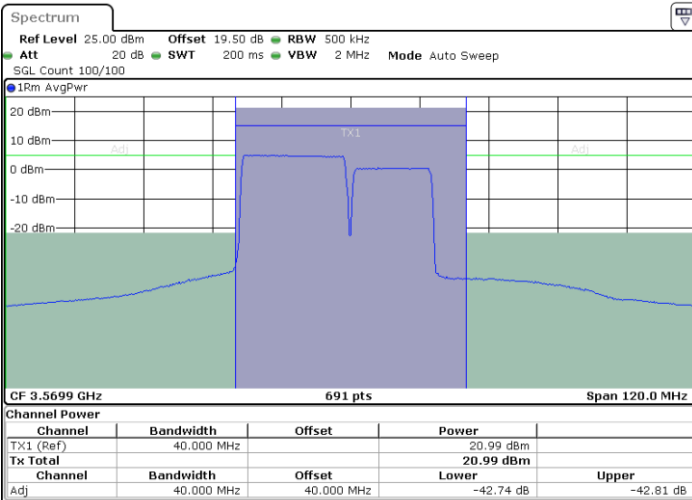

LTE Band 48C / 20MHz+15MHz

16QAM

Lowest Channel / 1RB0 and 1RB74

Lowest Channel / 1RB99 and 1RB0

Date: 9 AUG 2024 03:28:07

Date: 9 AUG 2024 03:30:34

Lowest Channel / Full RB

N/A

Date: 9 AUG 2024 03:25:38

LTE Band 48C / 20MHz+15MHz

16QAM

Middle Channel / 1RB0 and 1RB74

Middle Channel / 1RB99 and 1RB0

Date: 9 AUG.2024 03:14:41

Date: 9 AUG.2024 03:17:08

Middle Channel / Full RB