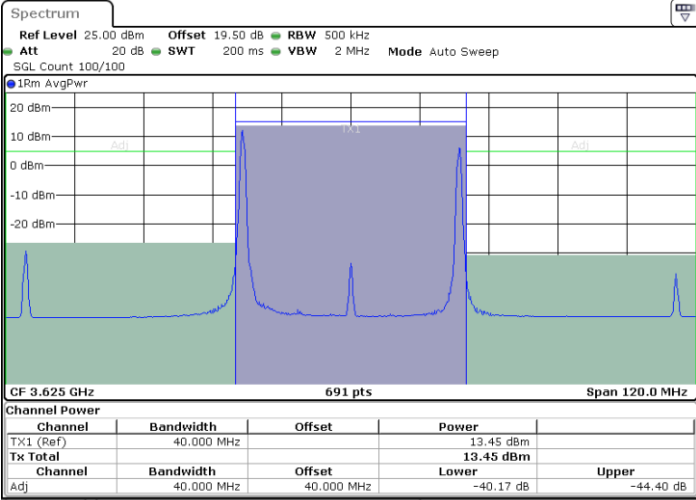

Highest Channel / Full RB

N/A

Date: 9 AUG.2024 03:41:54

LTE Band 48C / 20MHz+20MHz

16QAM

Lowest Channel / 1RB0 and 1RB99

Lowest Channel / 1RB99 and 1RB0

Date: 9 AUG 2024 04:09:55

Date: 9 AUG 2024 04:12:15

Lowest Channel / Full RB

N/A

Date: 9 AUG 2024 04:07:32

LTE Band 48C / 20MHz+20MHz

16QAM

MiddleChannel / 1RB0 and 1RB99

Middle Channel / 1RB99 and 1RB0

Date: 9 AUG 2024 03:57:09

Date: 9 AUG 2024 03:59:30

Middle Channel / Full RB

N/A

Date: 9 AUG 2024 03:54:47

LTE Band 48C / 20MHz+20MHz

16QAM

Highest Channel / 1RB0 and 1RB99