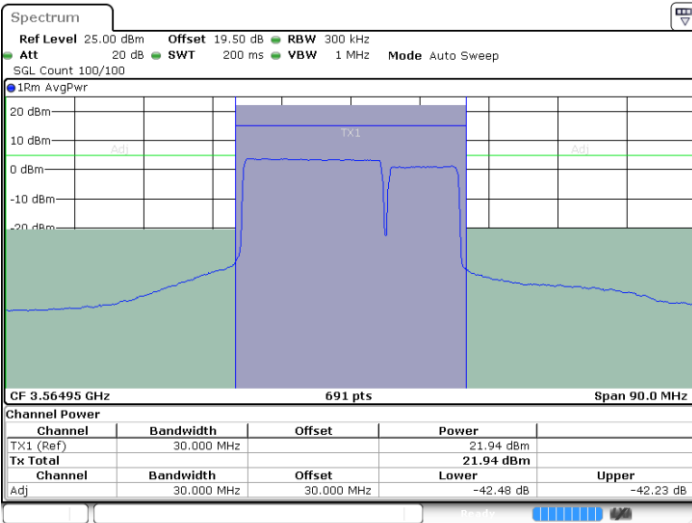

LTE Band 48C / 20MHz+10MHz

QPSK

Lowest Channel / 1RB0 and 1RB49

Lowest Channel / 1RB99 and 1RB0

Date: 9 AUG.2024 02:00:44

Date: 25.SEP.2024 17:28:36

Lowest Channel / Full RB

N/A