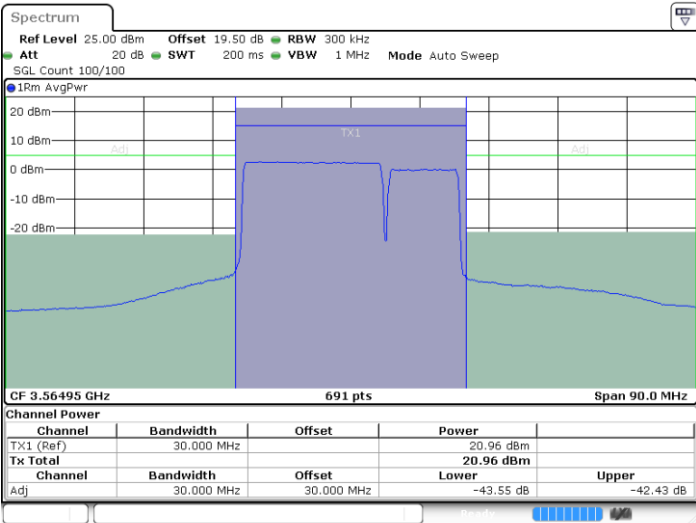

Date: 9 AUG 2024 00:40:14

Date: 9 AUG 2024 00:42:41

Highest Channel / Full RB

N/A

Date: 9 AUG 2024 00:37:46

LTE Band 48C / 20MHz+10MHz

16QAM

Lowest Channel / 1RB0 and 1RB49

Lowest Channel / 1RB99 and 1RB0

Date: 9 AUG 2024 01:59:55

Date: 9 AUG 2024 02:02:22

Lowest Channel / Full RB

N/A

Date: 9 AUG 2024 01:57:26

LTE Band 48C / 20MHz+10MHz

16QAM

Middle Channel / 1RB0 and 1RB49

Middle Channel / 1RB99 and 1RB0

Date: 9 AUG 2024 01:46:28

Date: 9 AUG 2024 01:48:56

Middle Channel / Full RB

N/A

Date: 9 AUG 2024 01:44:01

LTE Band 48C / 20MHz+10MHz