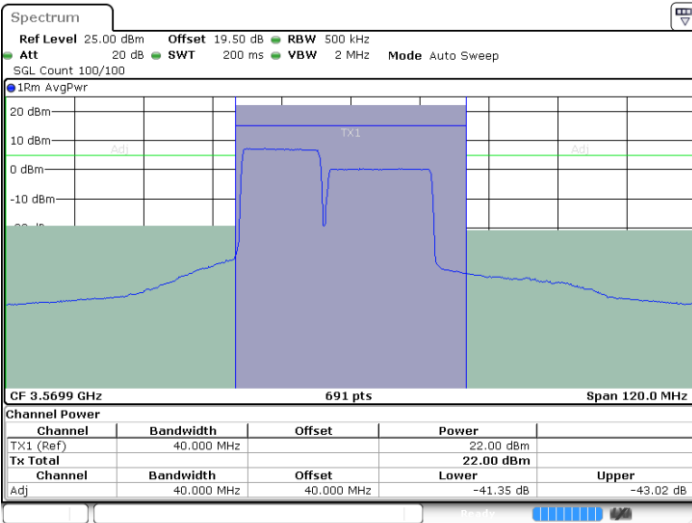

N/A

Date: 9 AUG.2024 01:30:03

LTE Band 48C / 15MHz+20MHz

QPSK

Lowest Channel / 1RB0 and 1RB99

Lowest Channel / 1RB74 and 1RB0

Date: 9 AUG.2024 02:46:10

Date: 9 AUG.2024 02:46:59

Lowest Channel / Full RB

N/A

Date: 9 AUG.2024 02:42:03

LTE Band 48C / 15MHz+20MHz

QPSK

Middle Channel / 1RB0 and 1RB9

Middle Channel / 1RB74 and 1RB0

Date: 9 AUG 2024 02:30:04