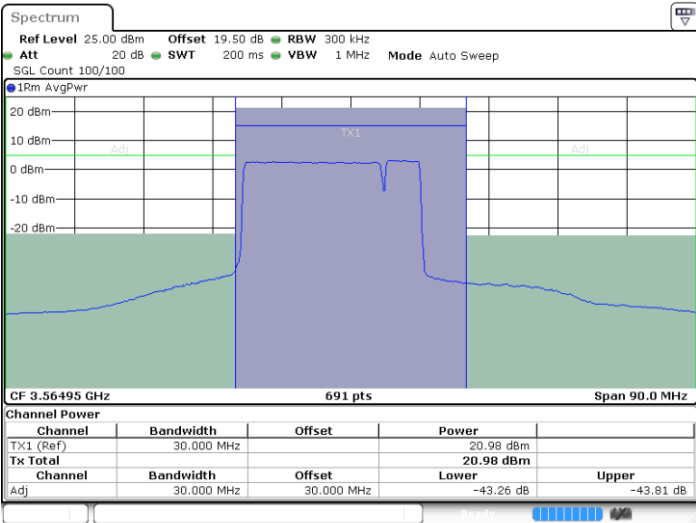

Date: 9 AUG 2024 02:26:47

LTE Band 48C / 15MHz+20MHz

16QAM

Highest Channel / 1RB0 and 1RB99

Highest Channel / 1RB74 and 1RB0

Date: 9 AUG 2024 03:01:32

Date: 9 AUG 2024 03:03:58

Highest Channel / Full RB

N/A

Date: 9 AUG 2024 02:59:03

LTE Band 48C / 20MHz+5MHz

16QAM

Lowest Channel / 1RB0 and 1RB24

Lowest Channel / 1RB99 and 1RB0

Date: 9 AUG.2024 00:19:47

Date: 9 AUG.2024 00:22:15

Lowest Channel / Full RB

N/A

Date: 9 AUG.2024 00:17:18

LTE Band 48C / 20MHz+5MHz

16QAM

Middle Channel / 1RB0 and 1RB24

Middle Channel / 1RB99 and 1RB0

Date: 9 AUG.2024 00:03:41