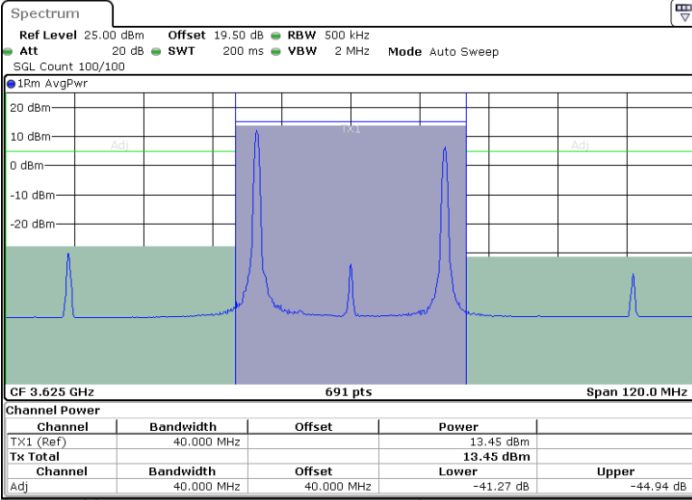

LTE Band 48C / 15MHz+20MHz

16QAM

Middle Channel / 1RB0 and 1RB9

Middle Channel / 1RB74 and 1RB0

Date: 9 AUG 2024 02:28:16