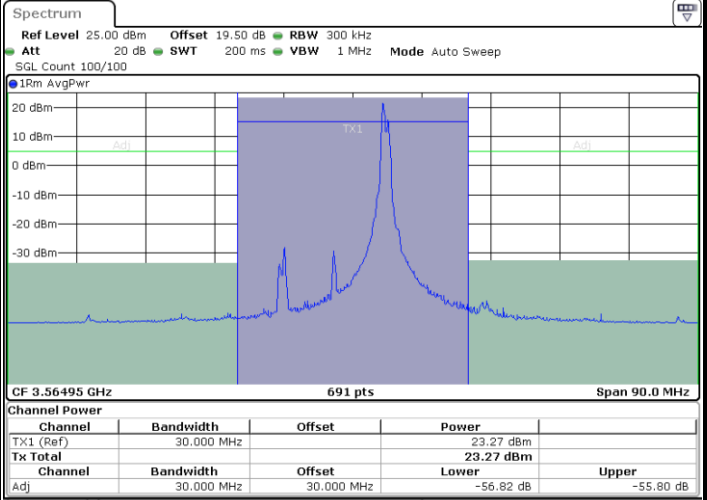

Date: 9 AUG 2024 02:26:47

LTE Band 48C / 15MHz+20MHz

16QAM

Highest Channel / 1RB0 and 1RB99

Highest Channel / 1RB74 and 1RB0

Date: 9 AUG 2024 03:01:32

Date: 9 AUG 2024 03:03:58

Highest Channel / Full RB

N/A

Date: 9 AUG 2024 02:59:03

LTE Band 48C / 20MHz+5MHz

16QAM

Lowest Channel / 1RB0 and 1RB24

Lowest Channel / 1RB99 and 1RB0

Date: 9 AUG.2024 00:19:47

Date: 9 AUG.2024 00:22:15

Lowest Channel / Full RB

N/A

Date: 9 AUG.2024 00:17:18

LTE Band 48C / 20MHz+5MHz

16QAM

Middle Channel / 1RB0 and 1RB24

Middle Channel / 1RB99 and 1RB0

Date: 9 AUG.2024 00:03:41