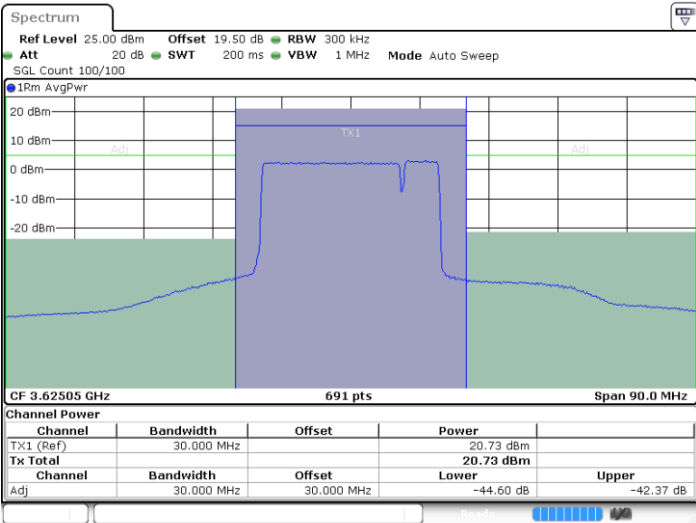

N/A

Date: 9 AUG 2024 02:59:03

LTE Band 48C / 20MHz+5MHz

16QAM

Lowest Channel / 1RB0 and 1RB24

Lowest Channel / 1RB99 and 1RB0

Date: 9 AUG.2024 00:19:47

Date: 9 AUG.2024 00:22:15

Lowest Channel / Full RB

N/A

Date: 9 AUG.2024 00:17:18

LTE Band 48C / 20MHz+5MHz

16QAM

Middle Channel / 1RB0 and 1RB24

Middle Channel / 1RB99 and 1RB0

Date: 9 AUG.2024 00:03:41

Date: 9 AUG.2024 00:06:08

Middle Channel / Full RB

N/A

Date: 9 AUG.2024 00:01:13

LTE Band 48C / 20MHz+5MHz

16QAM

Highest Channel / 1RB0 and 1RB24

Highest Channel / 1RB99 and 1RB0

Date: 9 AUG 2024 00:40:14

Date: 9 AUG 2024 00:42:41

Highest Channel / Full RB

N/A

Date: 9 AUG 2024 00:37:46

LTE Band 48C / 20MHz+10MHz

16QAM

Lowest Channel / 1RB0 and 1RB49