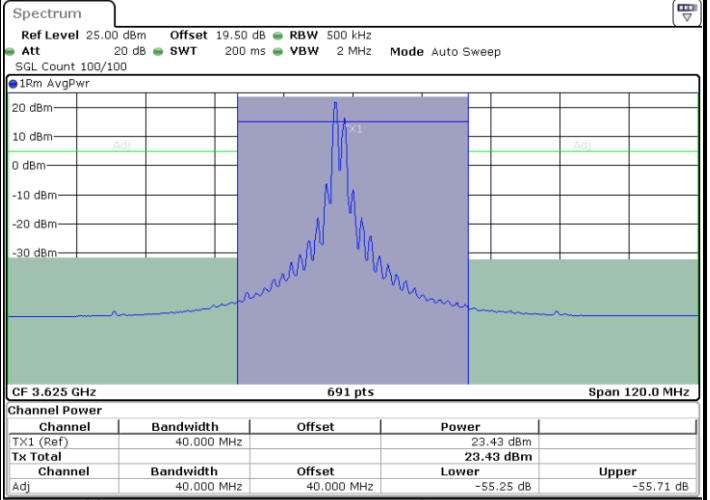

Lowest Channel / Full RB

N/A

Date: 9 AUG.2024 02:42:03

LTE Band 48C / 15MHz+20MHz

QPSK

Middle Channel / 1RB0 and 1RB9

Middle Channel / 1RB74 and 1RB0

Date: 9 AUG 2024 02:30:04

Date: 9 AUG 2024 02:30:53

Middle Channel / Full RB

N/A

Date: 9 AUG 2024 02:25:58

LTE Band 48C / 15MHz+20MHz

QPSK

Highest Channel / 1RB0 and 1RB99

Highest Channel / 1RB74 and 1RB0