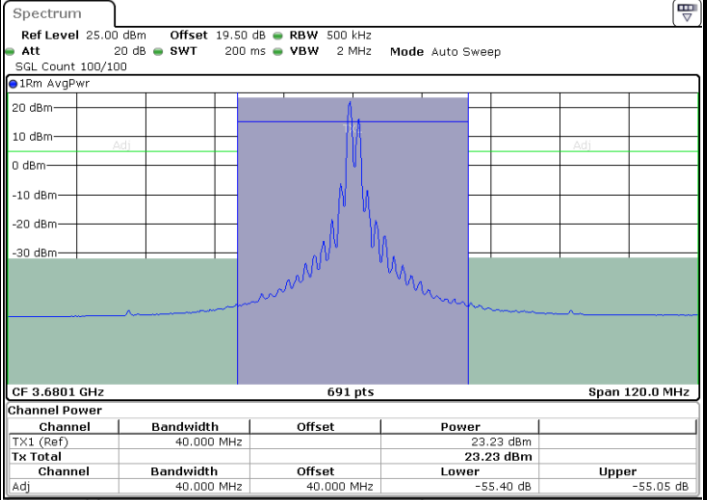

Date: 9 AUG 2024 02:30:53

Middle Channel / Full RB

N/A

Date: 9 AUG 2024 02:25:58

LTE Band 48C / 15MHz+20MHz

QPSK

Highest Channel / 1RB0 and 1RB99

Highest Channel / 1RB74 and 1RB0

Date: 9 AUG.2024 03:02:21

Date: 9 AUG.2024 03:03:10

Highest Channel / Full RB

N/A

Date: 9 AUG.2024 02:58:14

LTE Band 48C / 20MHz+5MHz

QPSK

Lowest Channel / 1RB0 and 1RB24