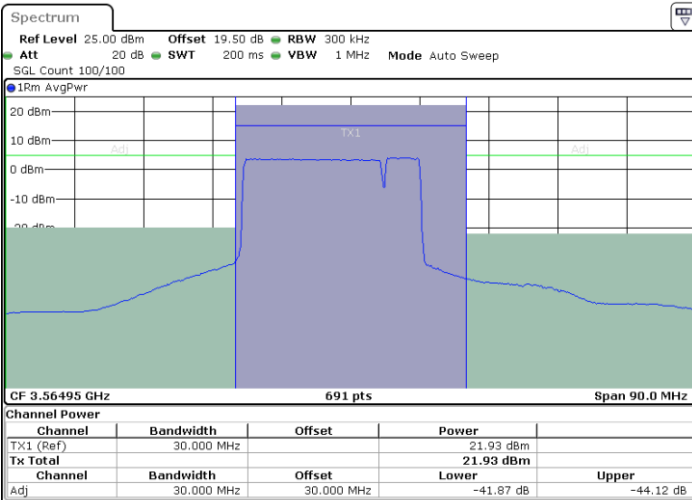

Date: 9 AUG.2024 03:02:21

Date: 9 AUG.2024 03:03:10

Highest Channel / Full RB

N/A

Date: 9 AUG.2024 02:58:14

LTE Band 48C / 20MHz+5MHz

QPSK

Lowest Channel / 1RB0 and 1RB24

Lowest Channel / 1RB99 and 1RB0

Date: 9 AUG.2024 00:20:36

Date: 25.SEP.2024 17:22:46

Lowest Channel / Full RB

N/A

Date: 9 AUG.2024 00:16:29

LTE Band 48C / 20MHz+5MHz

QPSK