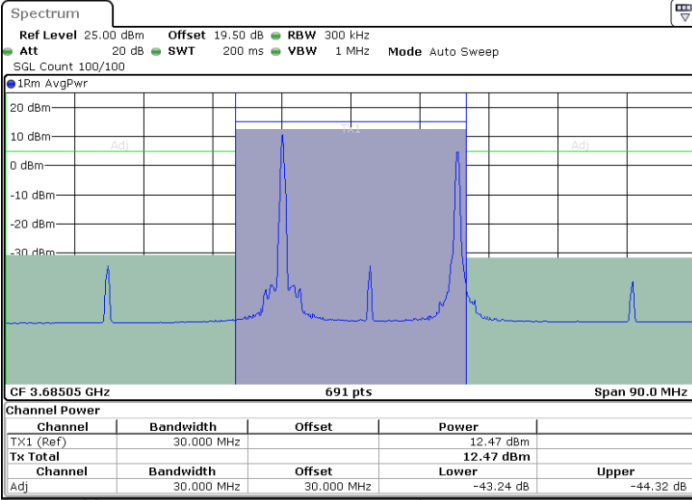

Lowest Channel / 1RB0 and 1RB99

Lowest Channel / 1RB24 and 1RB0

Date: 8 AUG 2024 23:28:16

Date: 8 AUG 2024 23:32:23

Lowest Channel / Full RB

N/A

Date: 8 AUG 2024 23:27:26

LTE Band 48C / 5MHz+20MHz

64QAM

Middle Channel / 1RB0 and 1RB9

Middle Channel / 1RB24 and 1RB0

Date: 8 AUG 2024 23:03:30

Date: 8 AUG 2024 23:07:37

Middle Channel / Full RB

N/A

Date: 8 AUG 2024 23:02:41

LTE Band 48C / 5MHz+20MHz

64QAM

Highest Channel / 1RB0 and 1RB99

Highest Channel / 1RB24 and 1RB0

Date: 8 AUG 2024 23:49:43

Date: 8 AUG 2024 23:53:50

Highest Channel / Full RB

N/A