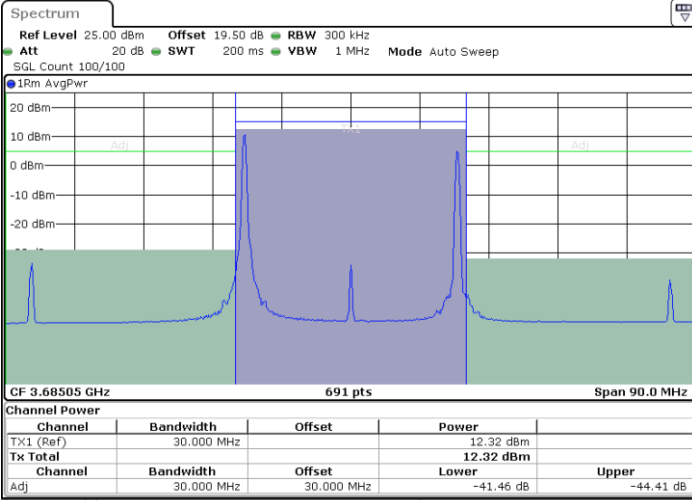

N/A

Date: 9 AUG.2024 01:43:13

LTE Band 48C / 20MHz+10MHz

QPSK

Highest Channel / 1RB0 and 1RB49

Highest Channel / 1RB99 and 1RB0

Date: 9 AUG 2024 02:16:55

Date: 9 AUG 2024 02:17:44

Highest Channel / Full RB

N/A

Date: 9 AUG 2024 02:12:49

LTE Band 48C / 20MHz+15MHz

QPSK

Lowest Channel / 1RB0 and 1RB74

Lowest Channel / 1RB99 and 1RB0

Date: 9 AUG.2024 03:28:56