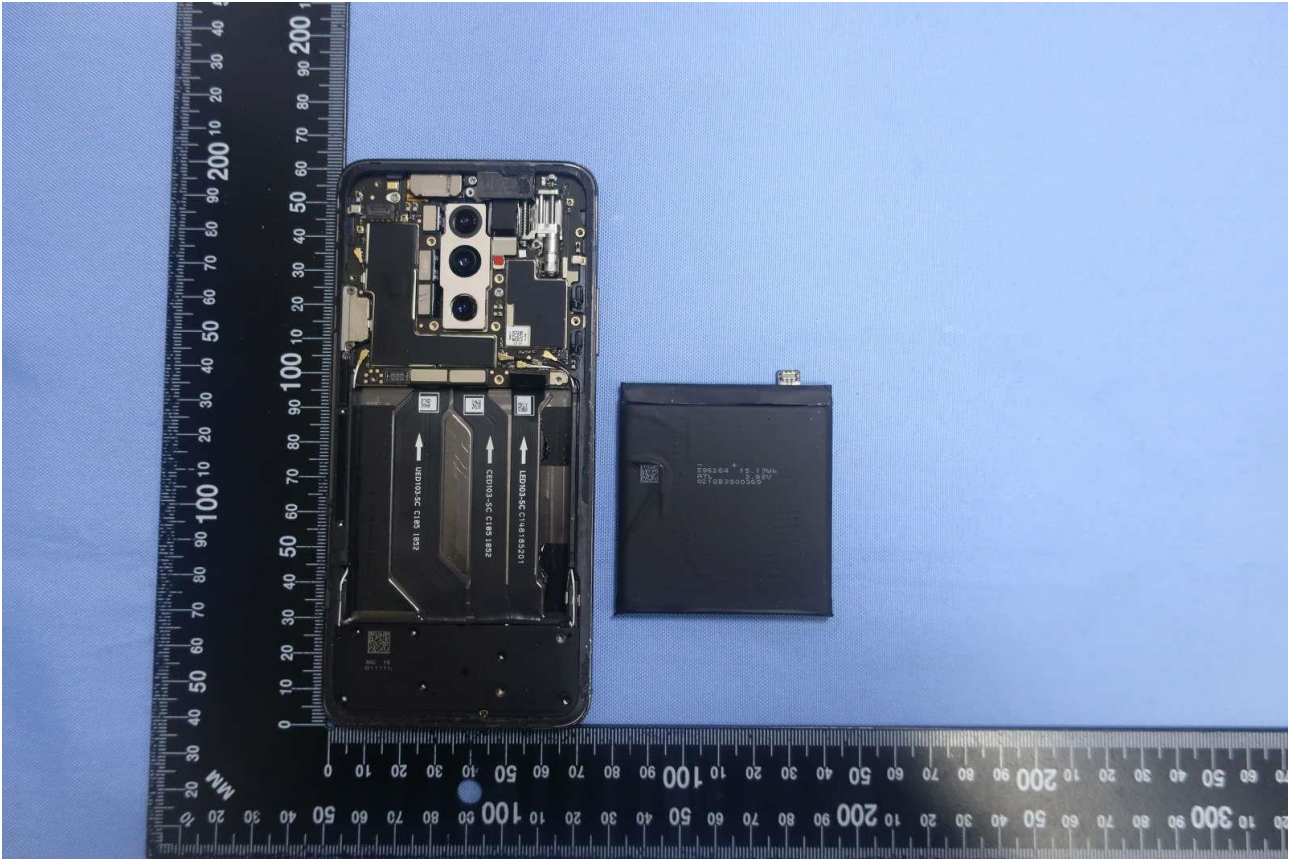

### 3. Internal Photograph of EUT

Brand Name: ONEPLUS / Model Name: GM1915

**Note:**

Antenna 0: GSM850, WCDMA B5, CDMA BC0, LTE B5/12/13/17/26/71 <Tx/Rx>

Antenna 1: GSM850, WCDMA B5, CDMA BC0, LTE B5/12/13/17/26/71 <Tx/Rx>

Antenna 2: GSM1900, WCDMA B2/4, CDMA BC1, LTE B2/4/7/25/30/38/41/48/66 <Tx/Rx>

Antenna 3: GSM1900, WCDMA B2/4, CDMA BC1, LTE B2/4/7/25/30/38/41/48/66 <Tx/Rx>

Brand Name: ONEPLUS / Model Name: GM1915

Brand Name: ONEPLUS / Model Name: GM1915

Brand Name: ONEPLUS / Model Name: GM1915

Brand Name: ONEPLUS / Model Name: GM1915

Brand Name: ONEPLUS / Model Name: GM1915

Brand Name: ONEPLUS / Model Name: GM1915

Brand Name: ONEPLUS / Model Name: GM1915