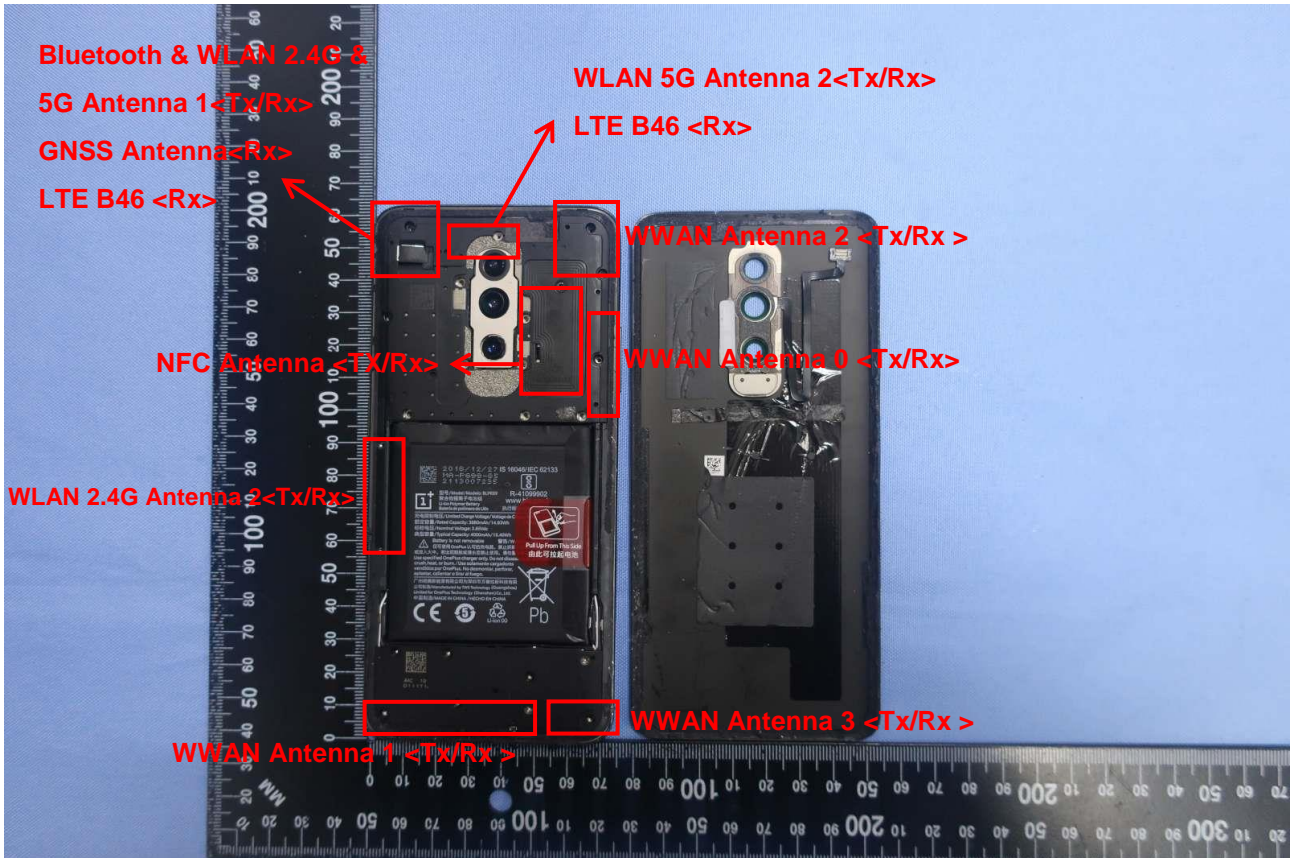

### 3. Internal Photograph of EUT

Brand Name: ONEPLUS / Model Name: GM1915

**Note:**

Antenna 0: GSM850, WCDMA B5, CDMA BC0, LTE B5/12/13/17/26/71 <Tx/Rx>

Antenna 1: GSM850, WCDMA B5, CDMA BC0, LTE B5/12/13/17/26/71 <Tx/Rx>

Antenna 2: GSM1900, WCDMA B2/4, CDMA BC1, LTE B2/4/7/25/30/38/41/48/66 <Tx/Rx>

Antenna 3: GSM1900, WCDMA B2/4, CDMA BC1, LTE B2/4/7/25/30/38/41/48/66 <Tx/Rx>

Brand Name: ONEPLUS / Model Name: GM1915

Brand Name: ONEPLUS / Model Name: GM1915