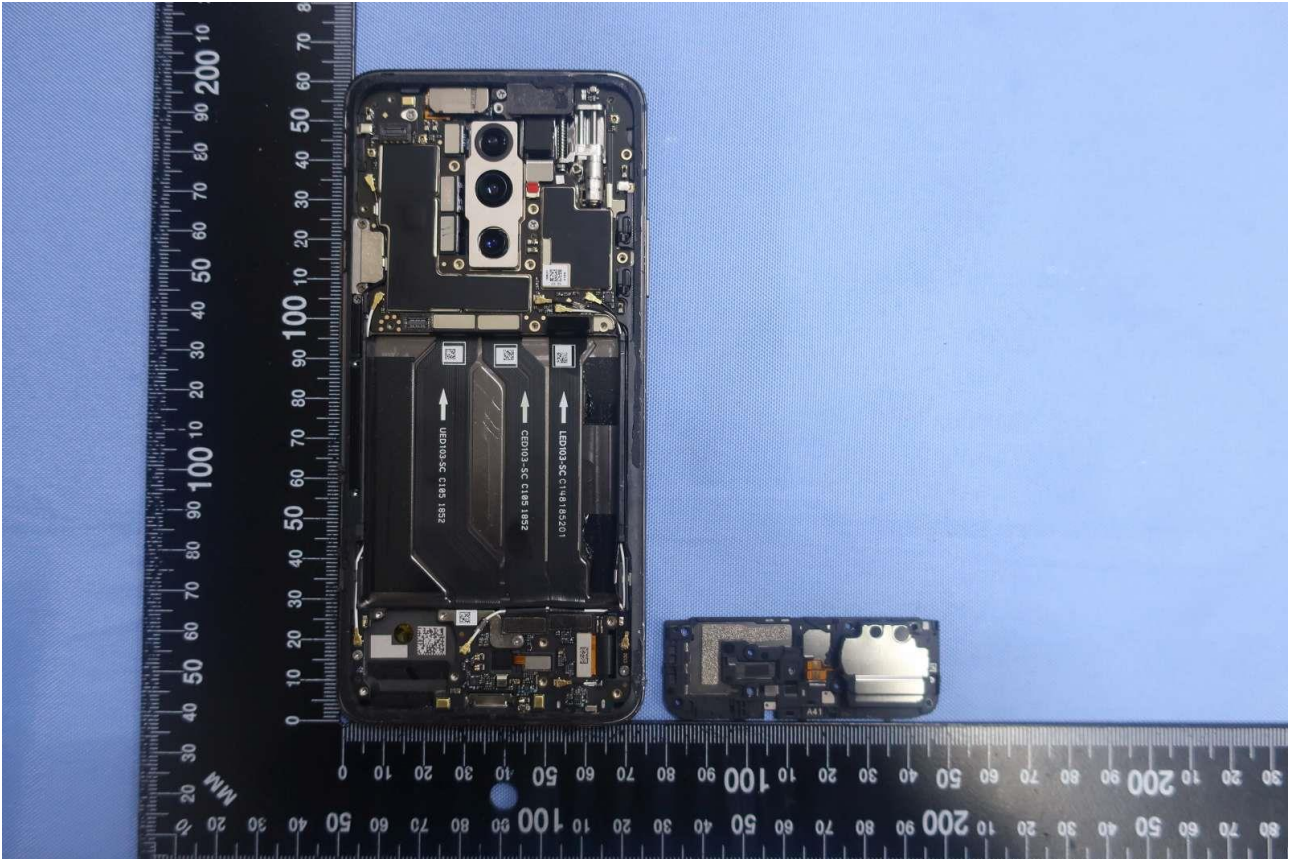

Brand Name: ONEPLUS / Model Name: GM1915