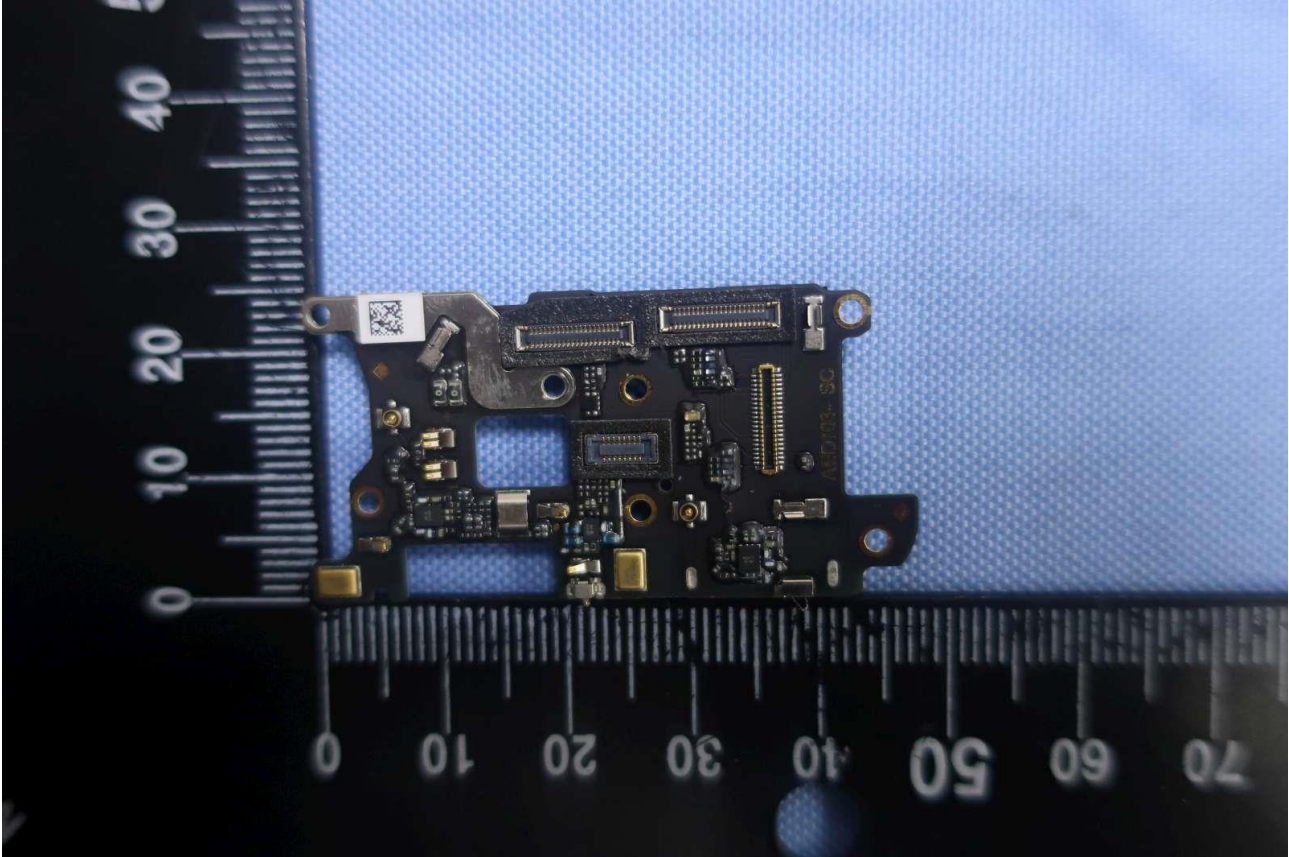

Antenna 2: GSM1900, WCDMA B2/4, CDMA BC1, LTE B2/4/7/25/30/38/41/48/66 <Tx/Rx>

Antenna 3: GSM1900, WCDMA B2/4, CDMA BC1, LTE B2/4/7/25/30/38/41/48/66 <Tx/Rx>

Brand Name: ONEPLUS / Model Name: GM1915

Brand Name: ONEPLUS / Model Name: GM1915

Brand Name: ONEPLUS / Model Name: GM1915

Brand Name: ONEPLUS / Model Name: GM1915

Brand Name: ONEPLUS / Model Name: GM1915

Brand Name: ONEPLUS / Model Name: GM1915

Brand Name: ONEPLUS / Model Name: GM1915