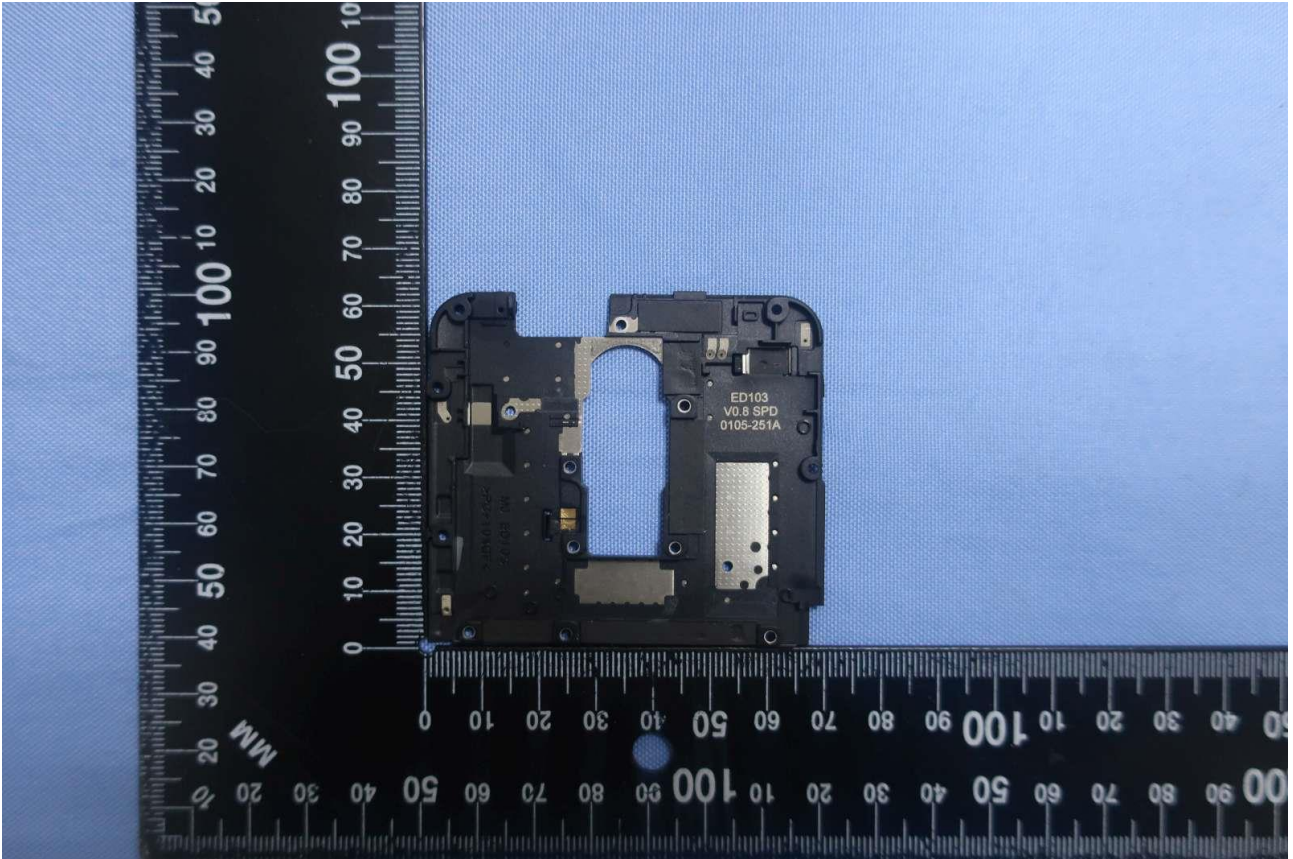

### 3. Internal Photograph of EUT

Brand Name: ONEPLUS / Model Name: GM1915

**Note:**

Antenna 0: GSM850, WCDMA B5, CDMA BC0, LTE B5/12/13/17/26/71 <Tx/Rx>

Antenna 1: GSM850, WCDMA B5, CDMA BC0, LTE B5/12/13/17/26/71 <Tx/Rx>

Antenna 2: GSM1900, WCDMA B2/4, CDMA BC1, LTE B2/4/7/25/30/38/41/48/66 <Tx/Rx>

Antenna 3: GSM1900, WCDMA B2/4, CDMA BC1, LTE B2/4/7/25/30/38/41/48/66 <Tx/Rx>

Brand Name: ONEPLUS / Model Name: GM1915

Brand Name: ONEPLUS / Model Name: GM1915