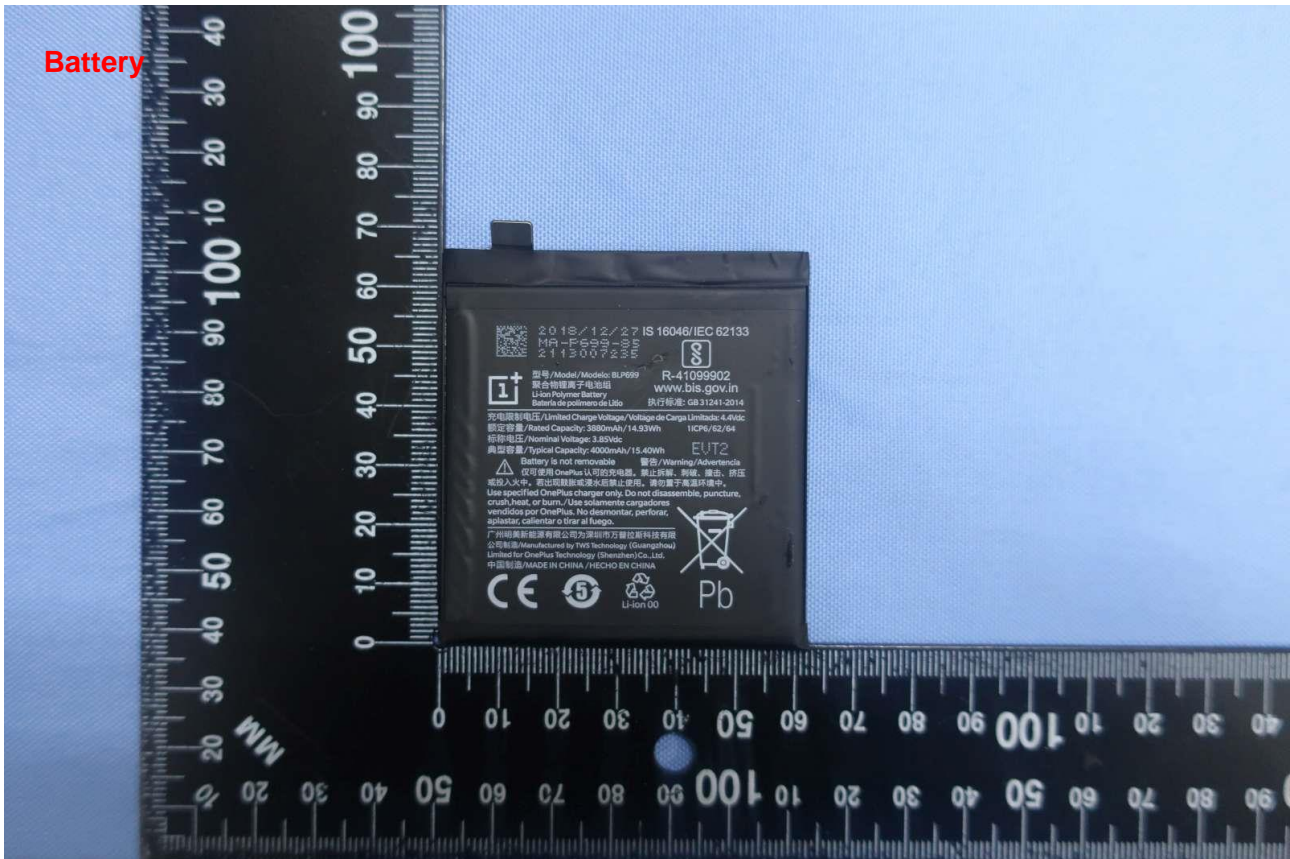

Brand Name: ONEPLUS / Model Name: GM1915

2. Photograph of Accessory

Brand Name: ONEPLUS / Model Name: GM1915

List of Accessory:

Specification of Accessory				
AC Adapter (US)	Brand Name	ONEPLUS	Model Name	WC0506A5HK
	Power Rating	I/P: 100 - 240 Vac, 1.2A, O/P: 5V-2A or 5V-6A		
Battery	Brand Name	ONEPLUS	Model Name	BLP699
	Power Rating	3.85 V, 3880mAh	Type	Li-ion
USB Cable	Brand Name	ONEPLUS	Model Name	N/A
	Signal Line	1.00 meter, shielded cable, without ferrite core		

Remark: For accessories equipped with this EUT, please refer to the following photos.

Brand Name: ONEPLUS / Model Name: GM1915

Brand Name: ONEPLUS / Model Name: GM1915

Brand Name: ONEPLUS / Model Name: GM1915