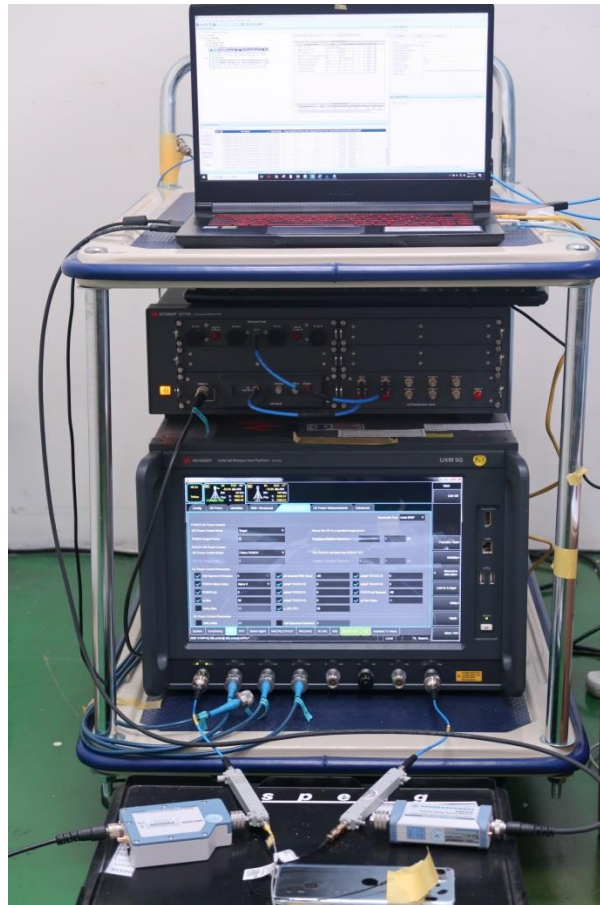

Appendix E. Test Setup Photo

SAR Test Setup Photos

Head, Right Check, Separation distance 0mm

Head, Right Tilted, Separation distance 0mm

Head, Left Check, Separation distance 0mm

Hotspot, Top Side, Separation distance 10mm

PD Test Setup Photos**Left Side, Separation distance 2mm****Right Side, Separation distance 2mm****Back, Separation distance 2mm**

mmw Radiated Test Setup Photos

Conducted Test Setup Photos

2G/3G/4G Conducted Tested

5G NR Conducted Tested