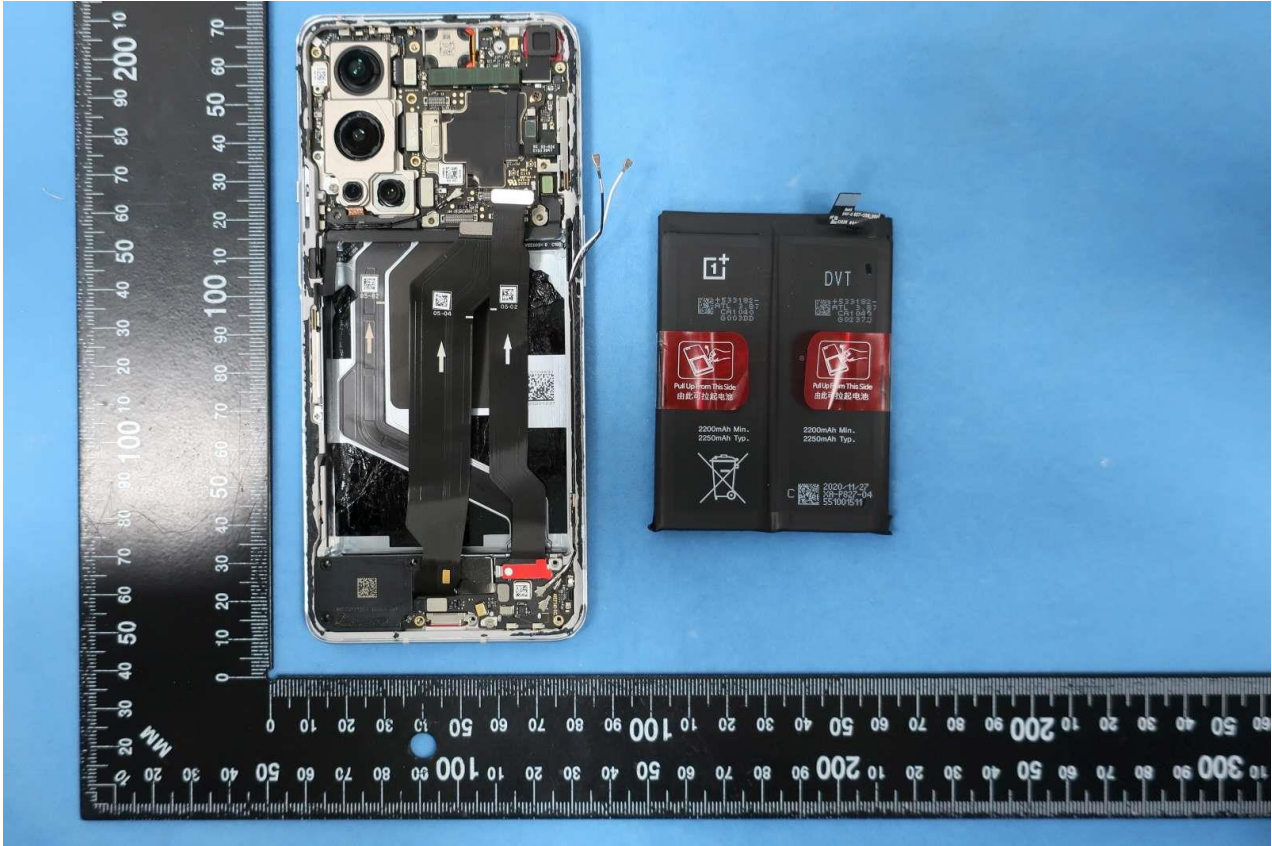

Brand Name: ONEPLUS; Model Name: LE2127