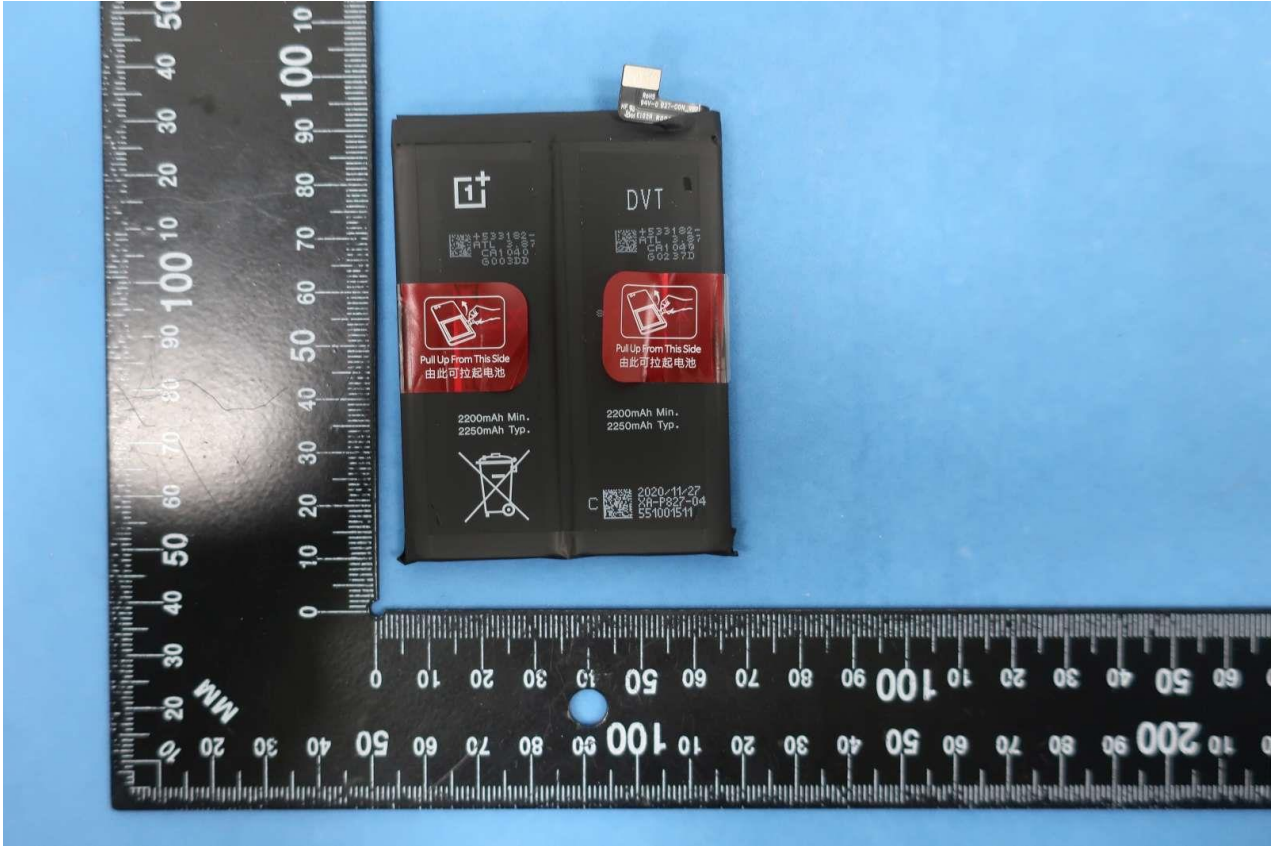

Brand Name: ONEPLUS; Model Name: LE2127

2. Photograph of Accessory

Brand Name: ONEPLUS; Model Name: LE2127

List of Accessory:

Specification of Accessory		
Battery	Brand Name	ONEPLUS
	Model Name	BLP827
Adapter	Brand Name	ONEPLUS
	Model Name	WC065A51JH
USB Cable 1	Brand Name	ONEPLUS
USB Cable 2	Brand Name	ONEPLUS

Remark: For accessories equipped with this EUT, please refer to the following photos.

Brand Name: ONEPLUS; Model Name: LE2127

Brand Name: ONEPLUS; Model Name: LE2127

Battery 1

Brand Name: ONEPLUS; Model Name: LE2127