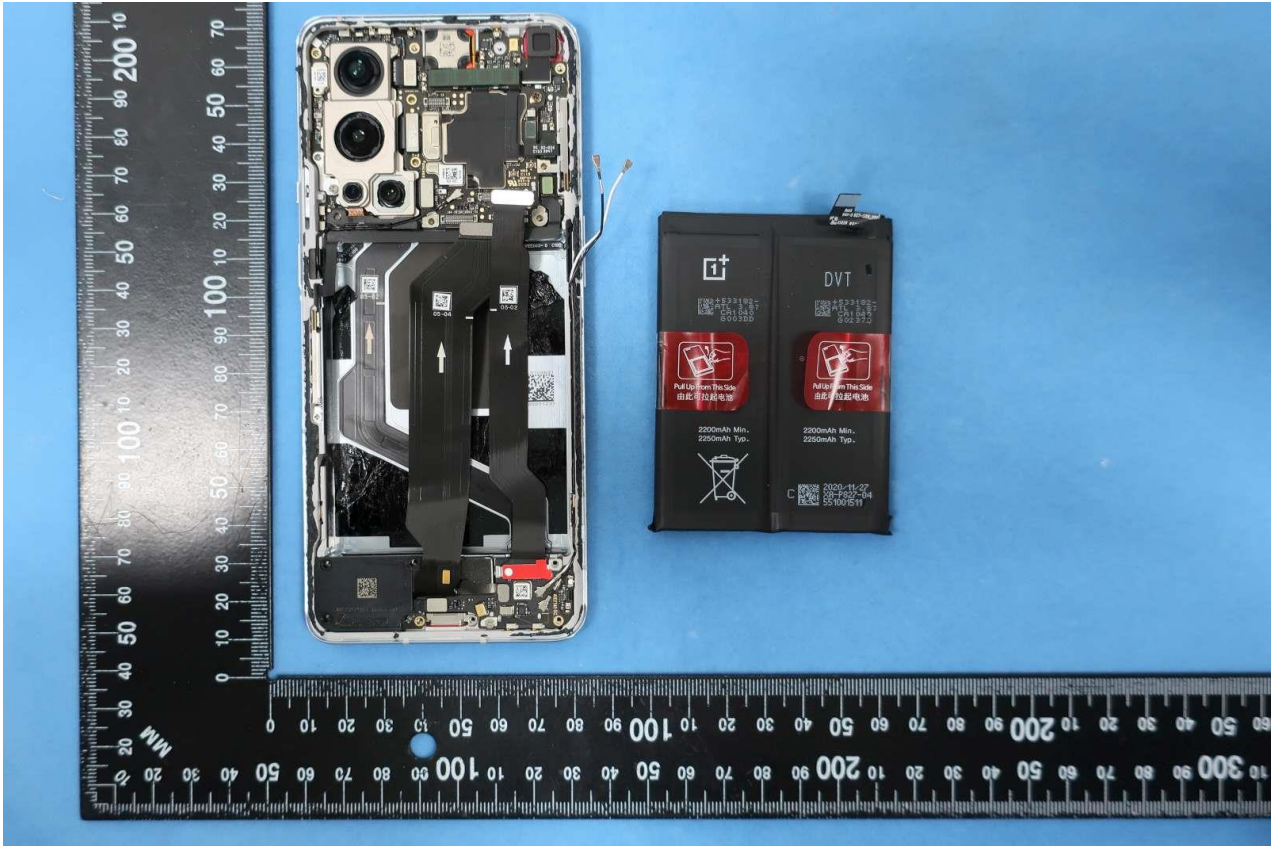

3. Internal Photograph of EUT

Brand Name: ONEPLUS; Model Name: LE2125

Brand Name: ONEPLUS; Model Name: LE2125

Brand Name: ONEPLUS; Model Name: LE2125

Brand Name: ONEPLUS; Model Name: LE2125

Brand Name: ONEPLUS; Model Name: LE2125

Brand Name: ONEPLUS; Model Name: LE2125

Brand Name: ONEPLUS; Model Name: LE2125

Brand Name: ONEPLUS; Model Name: LE2125

Brand Name: ONEPLUS; Model Name: LE2125

Brand Name: ONEPLUS; Model Name: LE2125

Brand Name: ONEPLUS; Model Name: LE2125