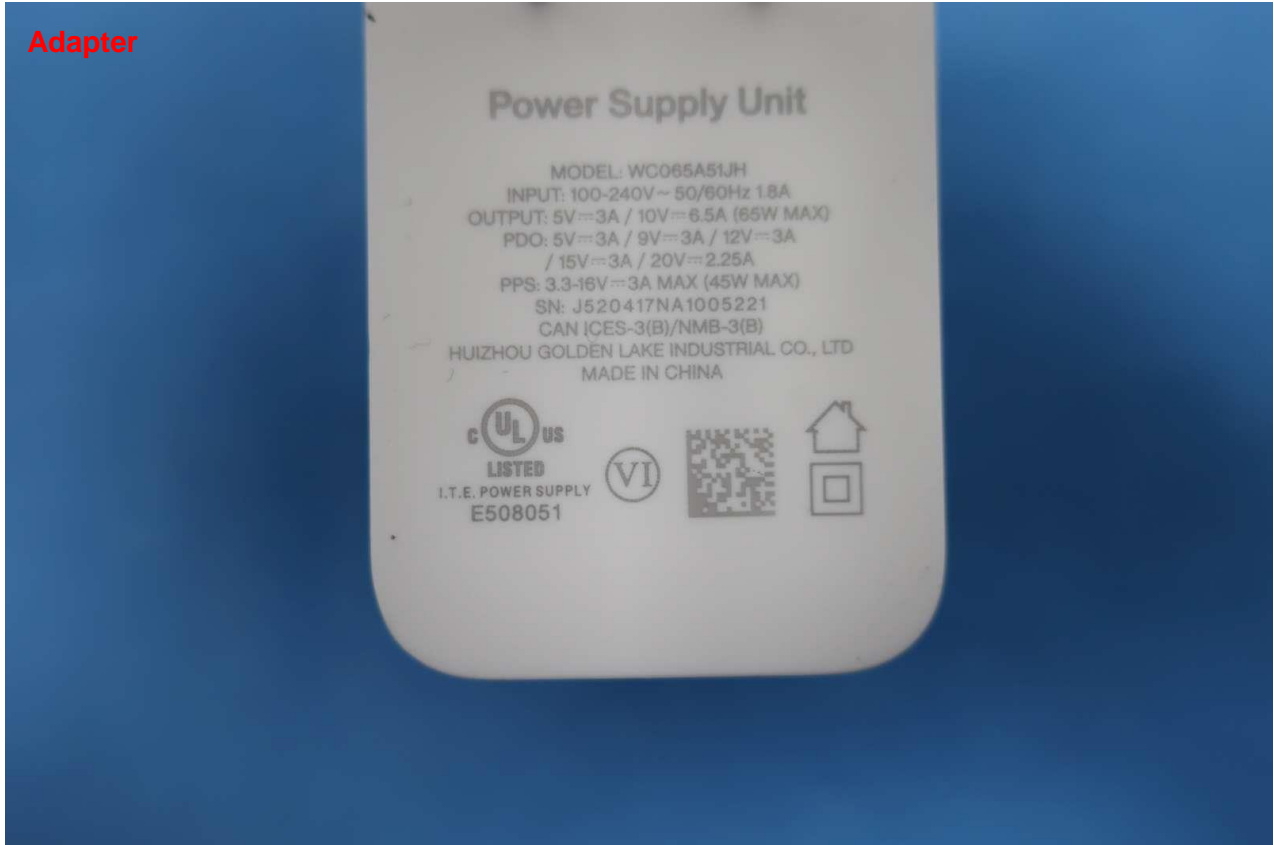

Brand Name: ONEPLUS; Model Name: LE2125

Adapter