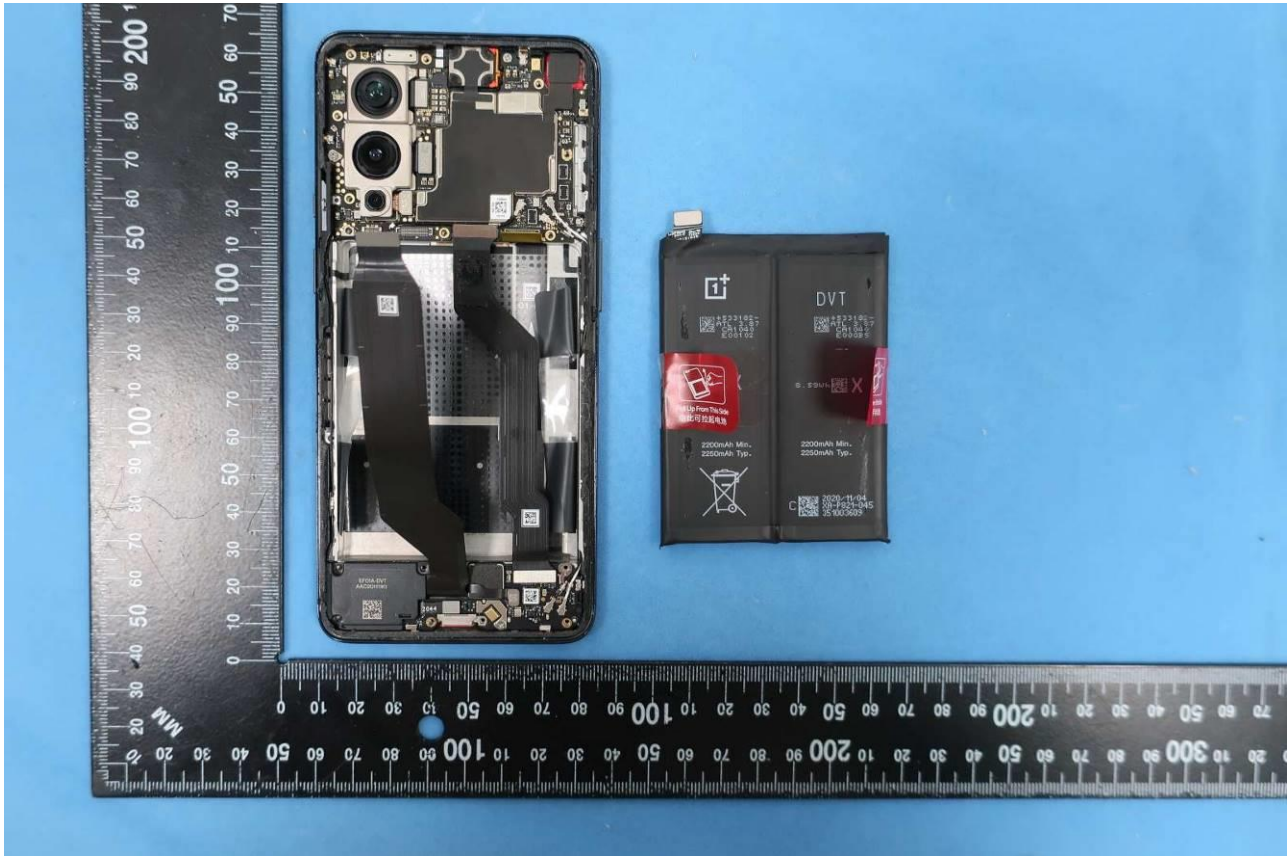

3. Internal Photograph of EUT

Brand Name: ONEPLUS / Model Name: LE2117

Brand Name: ONEPLUS / Model Name: LE2117

Brand Name: ONEPLUS / Model Name: LE2117

Brand Name: ONEPLUS / Model Name: LE2117

Brand Name: ONEPLUS / Model Name: LE2117

Brand Name: ONEPLUS / Model Name: LE2117

Brand Name: ONEPLUS / Model Name: LE2117

Brand Name: ONEPLUS / Model Name: LE2117

Brand Name: ONEPLUS / Model Name: LE2117

Brand Name: ONEPLUS / Model Name: LE2117