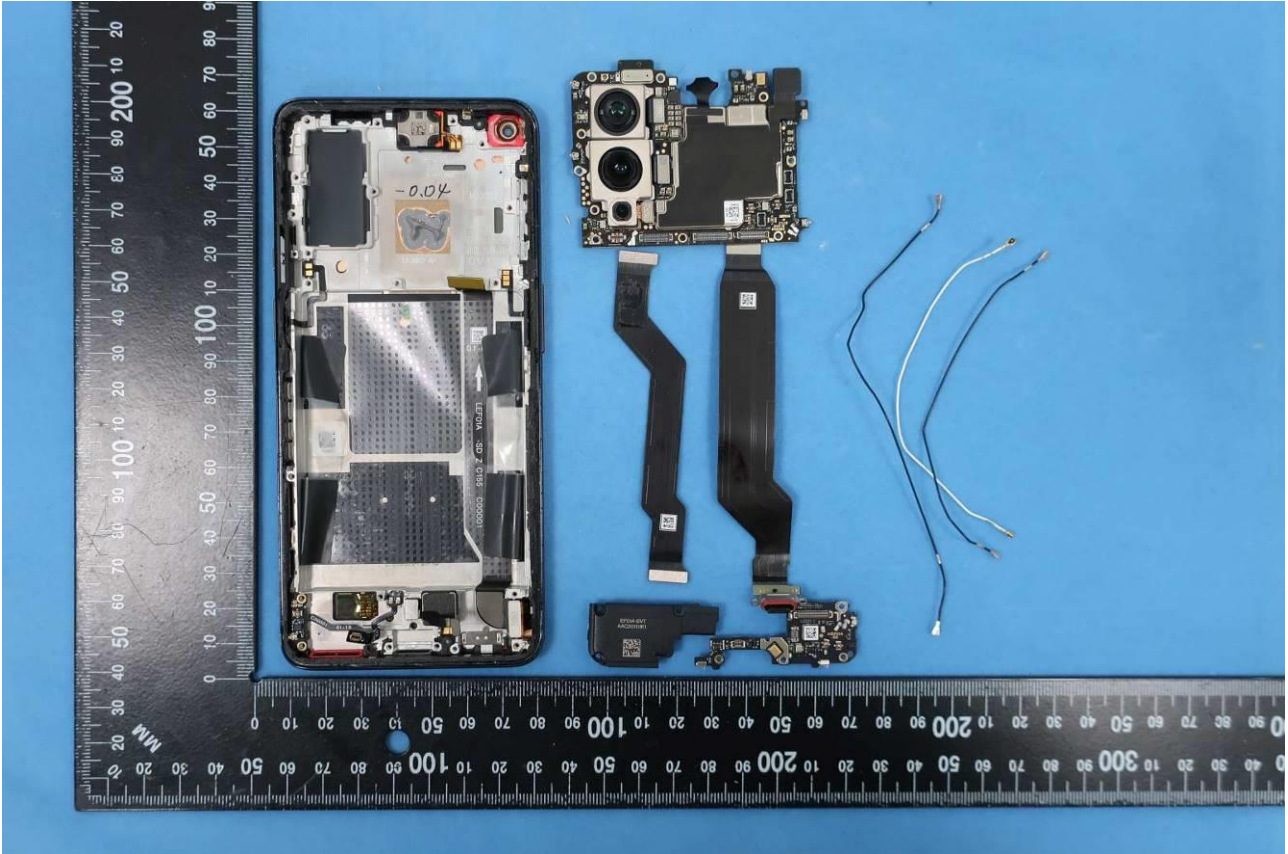

3. Internal Photograph of EUT

Brand Name: ONEPLUS / Model Name: LE2117

Brand Name: ONEPLUS / Model Name: LE2117

Brand Name: ONEPLUS / Model Name: LE2117

Brand Name: ONEPLUS / Model Name: LE2117

Brand Name: ONEPLUS / Model Name: LE2117

Brand Name: ONEPLUS / Model Name: LE2117

Brand Name: ONEPLUS / Model Name: LE2117

Brand Name: ONEPLUS / Model Name: LE2117

Brand Name: ONEPLUS / Model Name: LE2117

Brand Name: ONEPLUS / Model Name: LE2117