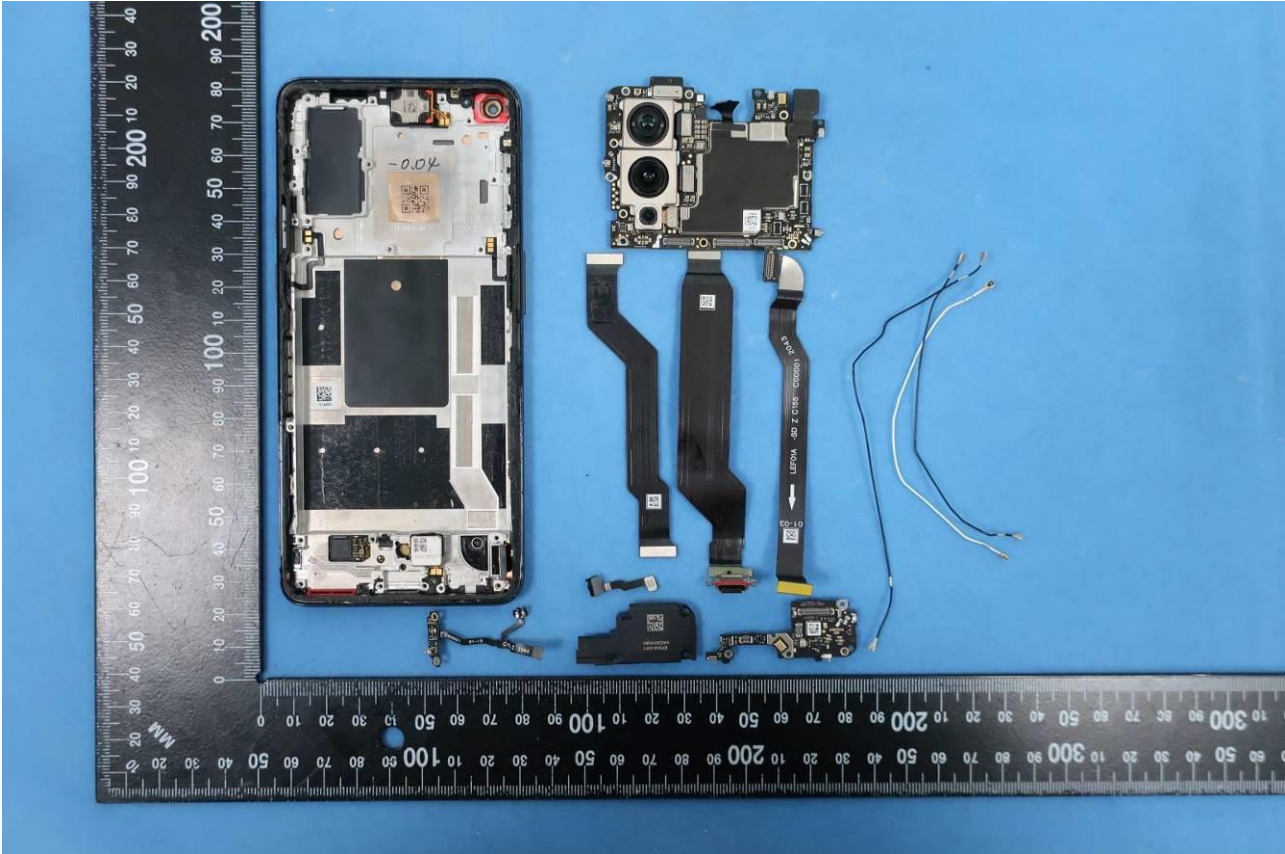

3. Internal Photograph of EUT

Brand Name: ONEPLUS / Model Name: LE2117

Brand Name: ONEPLUS / Model Name: LE2117

Brand Name: ONEPLUS / Model Name: LE2117

Brand Name: ONEPLUS / Model Name: LE2117

Brand Name: ONEPLUS / Model Name: LE2117

Brand Name: ONEPLUS / Model Name: LE2117

Brand Name: ONEPLUS / Model Name: LE2117

Brand Name: ONEPLUS / Model Name: LE2117

Brand Name: ONEPLUS / Model Name: LE2117

Brand Name: ONEPLUS / Model Name: LE2117