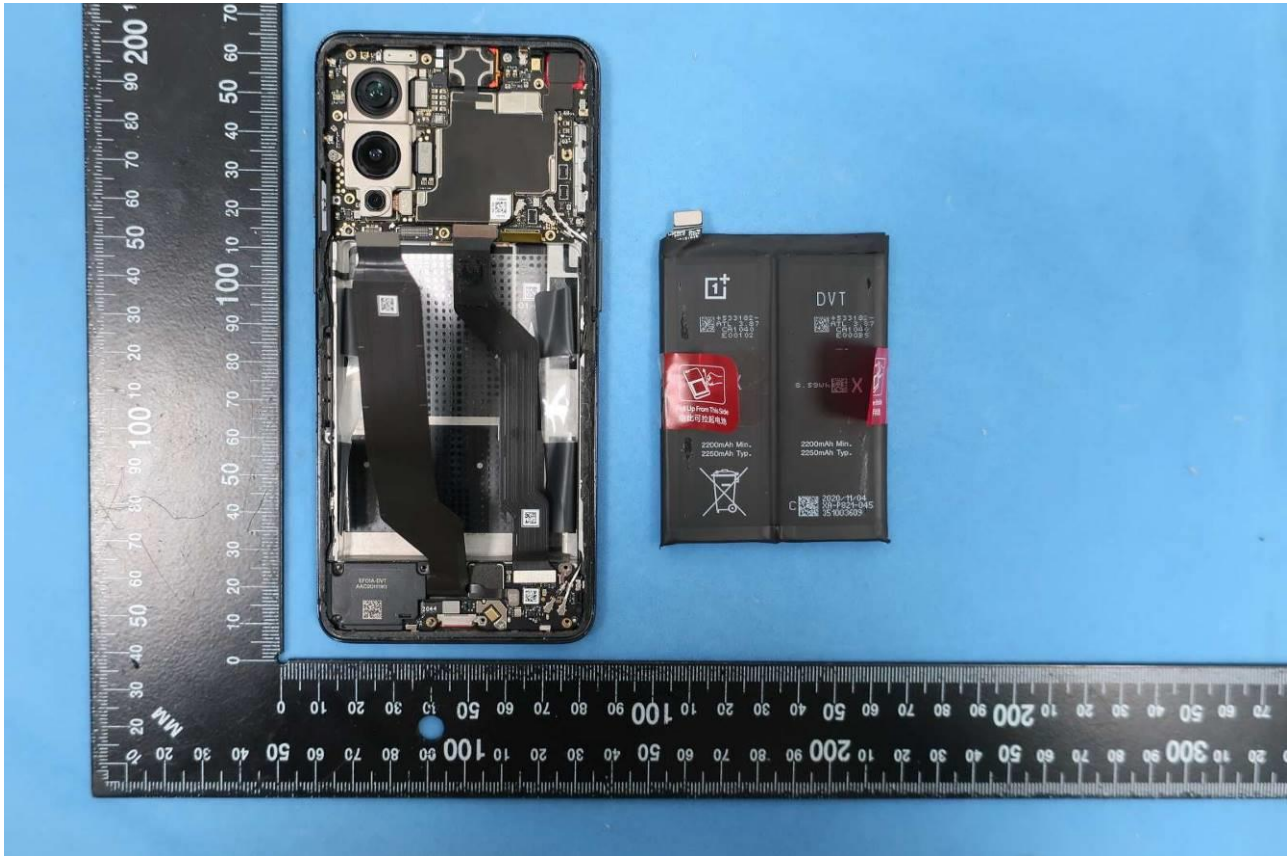

3. Internal Photograph of EUT

Brand Name: ONEPLUS / Model Name: LE2115

Brand Name: ONEPLUS / Model Name: LE2115

Brand Name: ONEPLUS / Model Name: LE2115

Brand Name: ONEPLUS / Model Name: LE2115

Brand Name: ONEPLUS / Model Name: LE2115

Brand Name: ONEPLUS / Model Name: LE2115

Brand Name: ONEPLUS / Model Name: LE2115

Brand Name: ONEPLUS / Model Name: LE2115

Brand Name: ONEPLUS / Model Name: LE2115

Brand Name: ONEPLUS / Model Name: LE2115