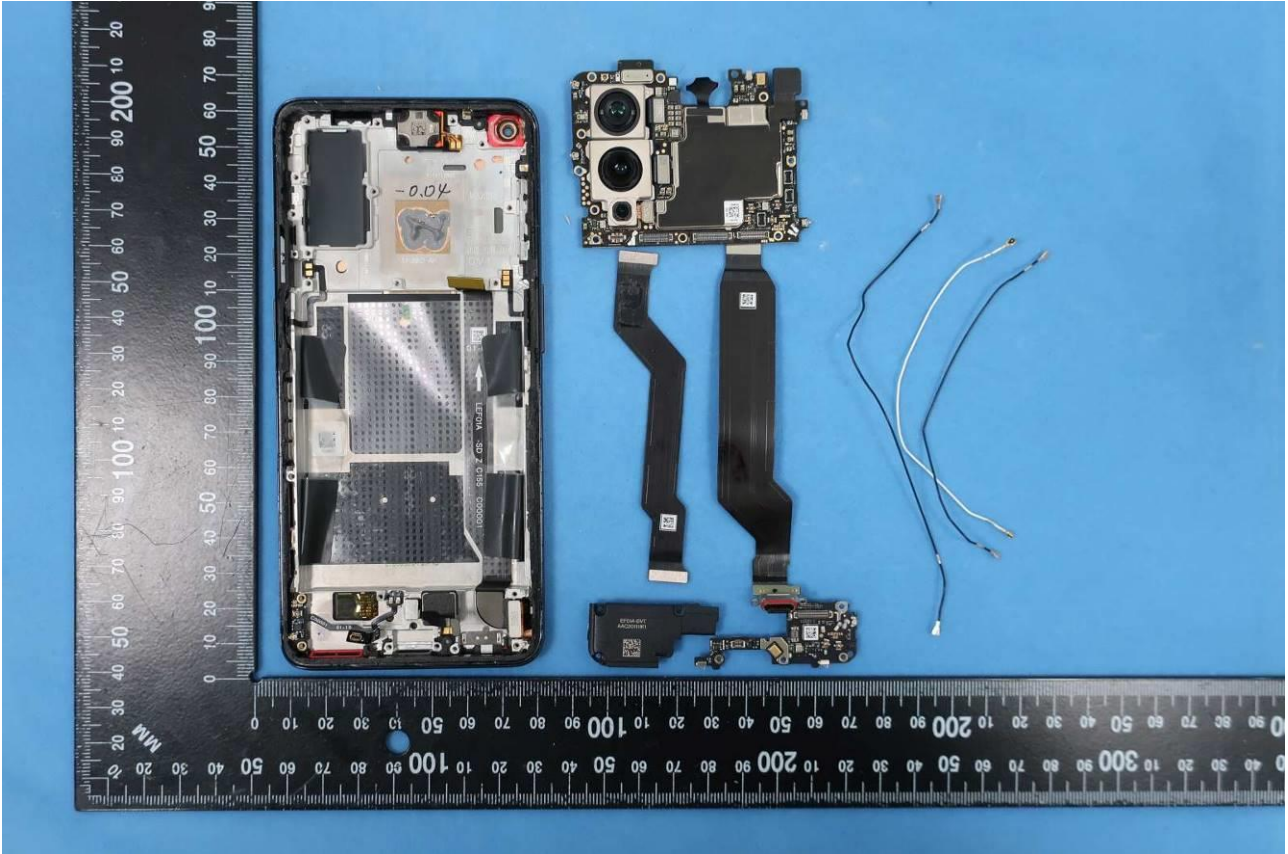

3. Internal Photograph of EUT

Brand Name: ONEPLUS / Model Name: LE2115

Brand Name: ONEPLUS / Model Name: LE2115

Brand Name: ONEPLUS / Model Name: LE2115

Brand Name: ONEPLUS / Model Name: LE2115

Brand Name: ONEPLUS / Model Name: LE2115

Brand Name: ONEPLUS / Model Name: LE2115

Brand Name: ONEPLUS / Model Name: LE2115

Brand Name: ONEPLUS / Model Name: LE2115

Brand Name: ONEPLUS / Model Name: LE2115

Brand Name: ONEPLUS / Model Name: LE2115