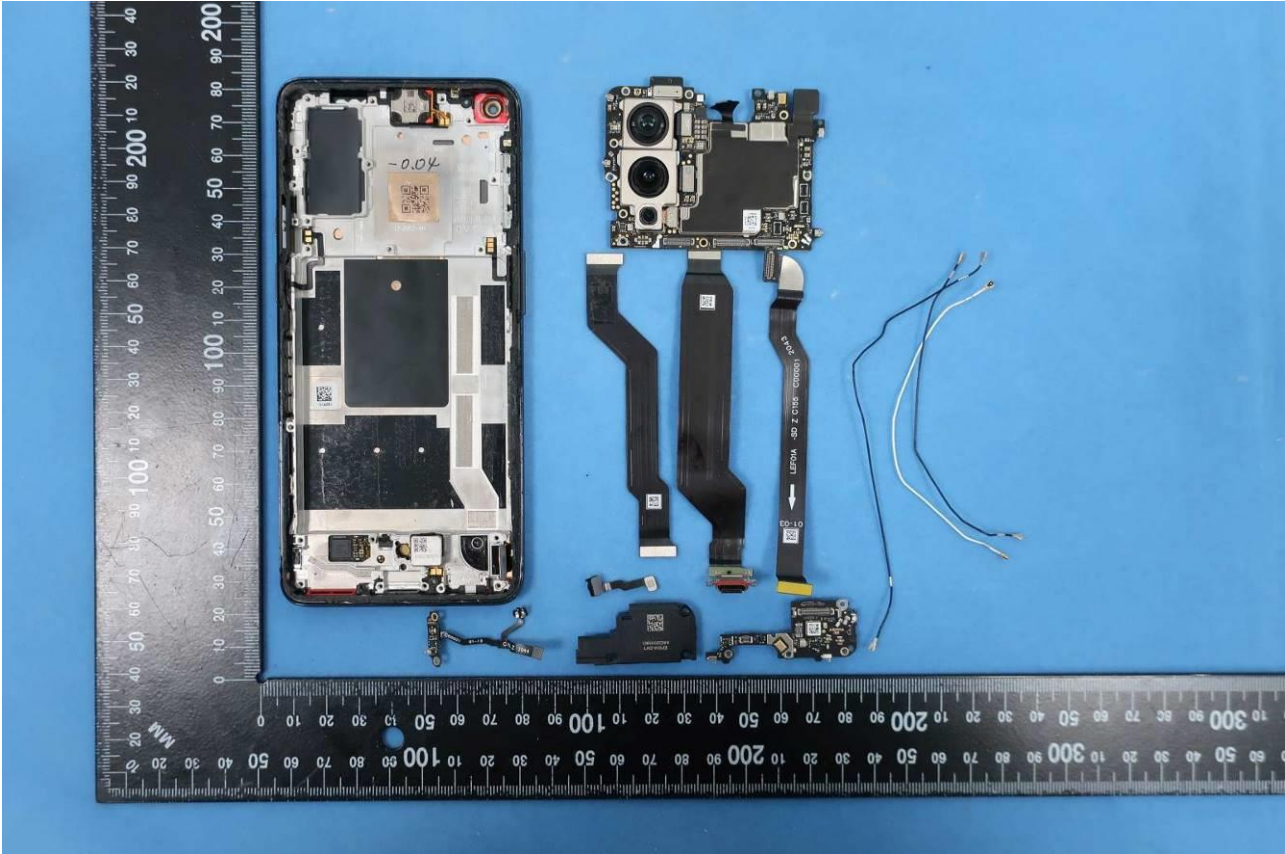

3. Internal Photograph of EUT

Brand Name: ONEPLUS / Model Name: LE2115

Brand Name: ONEPLUS / Model Name: LE2115

Brand Name: ONEPLUS / Model Name: LE2115

Brand Name: ONEPLUS / Model Name: LE2115

Brand Name: ONEPLUS / Model Name: LE2115

Brand Name: ONEPLUS / Model Name: LE2115

Brand Name: ONEPLUS / Model Name: LE2115

Brand Name: ONEPLUS / Model Name: LE2115

Brand Name: ONEPLUS / Model Name: LE2115

Brand Name: ONEPLUS / Model Name: LE2115