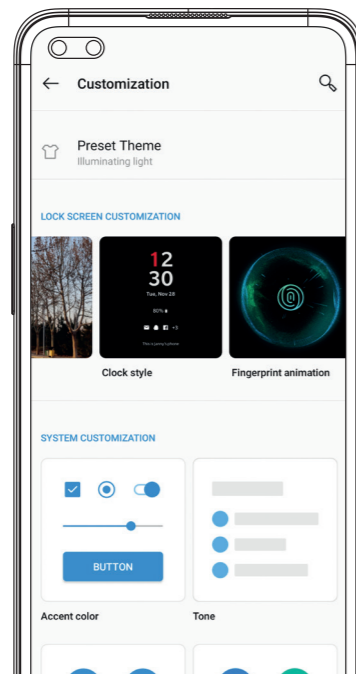

# Quick Start Guide

If you're like us, you probably dove directly into the phone and now hours later are picking up this guide, wondering—do I need a Quick Start Guide in my life?

Probably not. But if you haven't started yet or if you'd like to know a little bit more about OnePlus Nord, we've pulled together the good stuff onto one freakishly long page.

## Make it your own

Change up your wallpapers, accent colors, icons and much more under Settings > Customization. Too many decisions? There are also three preset themes for you to choose from. And when your dark side is calling, switch on Dark Mode under "Tone".