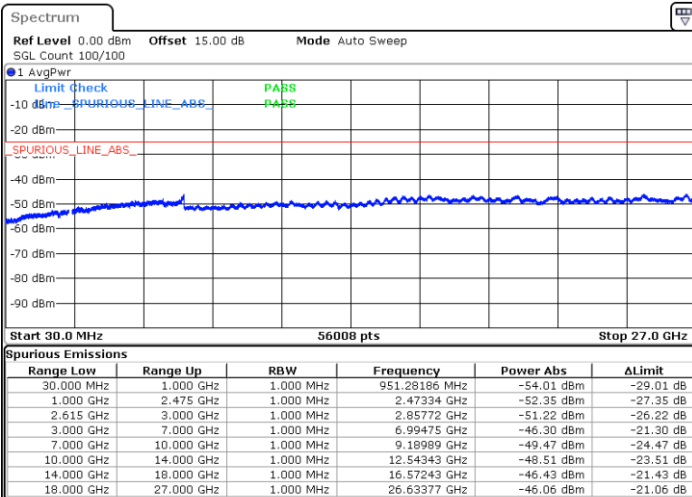

LTE Band 7C / 15MHz+20MHz

16QAM

Middle Channel / 1RB0 and 1RB99

Middle Channel / 1RB74 and 1RB0

Date: 5.MAY.2020 09:57:35

Date: 5.MAY.2020 09:52:55

Middle Channel / FullIRB

N/A

Date: 5.MAY.2020 10:22:51

LTE Band 7C / 15MHz+20MHz

16QAM

Highest Channel / 1RB0 and 1RB99

Highest Channel / 1RB74 and 1RB0

Date: 5.MAY.2020 10:35:42

Date: 5.MAY.2020 10:40:20

Highest Channel / FullIRB

N/A

Date: 5.MAY.2020 10:30:58

LTE Band 7C / 20MHz+10MHz

16QAM

Lowest Channel / 1RB0 and 1RB49

Lowest Channel / 1RB99 and 1RB0

Date: 5.MAY.2020 12:57:21

Date: 5.MAY.2020 13:01:34