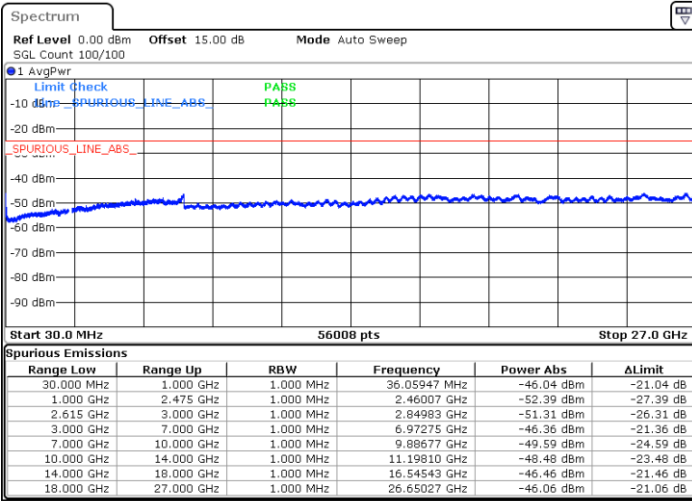

Date: 5.MAY.2020 01:21:27

Highest Channel / FullIRB

N/A

Date: 5.MAY.2020 01:12:13

LTE Band 7C / 15MHz+15MHz

16QAM

Lowest Channel / 1RB0 and 1RB74

Lowest Channel / 1RB74 and 1RB0

Date: 5.MAY.2020 10:52:03

Date: 5.MAY.2020 10:57:11

Lowest Channel / FullIRB

N/A

Date: 5.MAY.2020 10:47:42

LTE Band 7C / 15MHz+15MHz

16QAM

Middle Channel / 1RB0 and 1RB74

Middle Channel / 1RB74 and 1RB0

Date: 5.MAY.2020 11:10:43

Date: 5.MAY.2020 11:02:42

Middle Channel / FullIRB

N/A

Date: 5.MAY.2020 11:42:54

LTE Band 7C / 15MHz+15MHz

16QAM

Highest Channel / 1RB0 and 1RB74

Highest Channel / 1RB74 and 1RB0

Date: 5.MAY.2020 12:43:54

Date: 5.MAY.2020 12:47:52

Highest Channel / FullIRB

N/A

Date: 5.MAY.2020 12:40:02

LTE Band 7C / 15MHz+20MHz