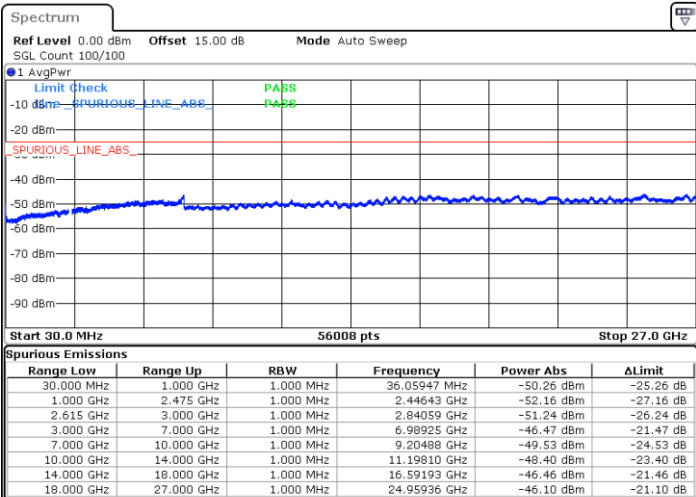

Lowest Channel / 1RB0 and 1RB99

Lowest Channel / 1RB49 and 1RB0

Date: 5.MAY.2020 14:03:09

Date: 5.MAY.2020 14:07:00

Lowest Channel / FullIRB

N/A

Date: 5.MAY.2020 13:58:23

LTE Band 7C / 10MHz+20MHz

LTE Band 7C / 10MHz+20MHz

16QAM

Highest Channel / 1RB0 and 1RB99

Highest Channel / 1RB49 and 1RB0

Date: 5.MAY.2020 14:29:43

Date: 5.MAY.2020 14:33:41

Highest Channel / FullIRB

N/A

Date: 5.MAY.2020 14:25:12

LTE Band 7C / 15MHz+10MHz

16QAM

Lowest Channel / 1RB0 and 1RB49

Lowest Channel / 1RB74 and 1RB0

Date: 5.MAY.2020 02:00:27

Date: 5.MAY.2020 02:08:22

Lowest Channel / FullIRB