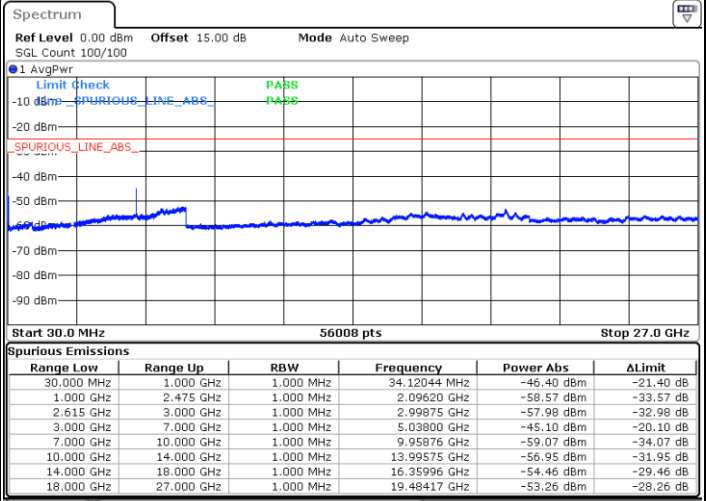

N/A

Date: 5.MAY.2020 09:15:59

LTE Band 7C / 20MHz+15MHz

QPSK

Highest Channel / 1RB0 and 1RB74

Highest Channel / 1RB99 and 1RB0

Date: 5.MAY.2020 09:29:09

Date: 5.MAY.2020 09:30:30

Highest Channel / FullIRB

N/A

Date: 5.MAY.2020 09:21:49

LTE Band 7C / 20MHz+20MHz

QPSK

Lowest Channel / 1RB0 and 1RB99

Lowest Channel / 1RB99 and 1RB0

Date: 5.MAY.2020 02:21:36

Date: 5.MAY.2020 02:22:37

Lowest Channel / FullRB

N/A

Date: 5.MAY.2020 02:15:04

LTE Band 7C / 20MHz+20MHz

QPSK

Middle Channel / 1RB0 and 1RB99

Middle Channel / 1RB99 and 1RB0

Date: 5.MAY.2020 02:29:18

Date: 5.MAY.2020 02:28:13

Middle Channel / FullIRB

N/A

Date: 5.MAY.2020 02:56:53

LTE Band 7C / 20MHz+20MHz

QPSK

Highest Channel / 1RB0 and 1RB99