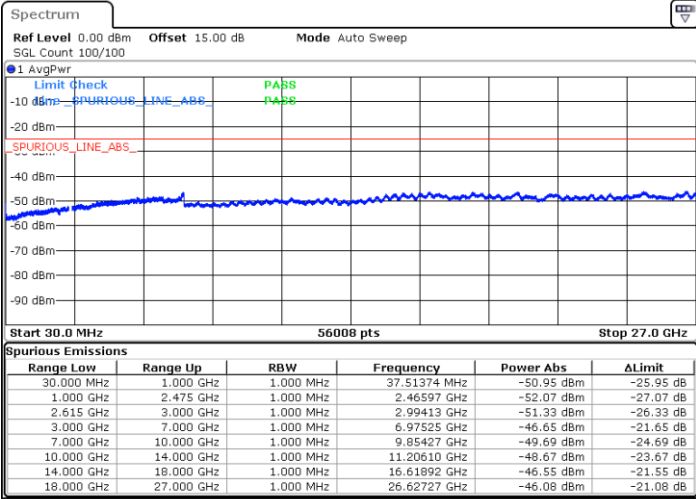

LTE Band 7C / 20MHz+15MHz

QPSK

Lowest Channel / 1RB0 and 1RB74

Lowest Channel / 1RB99 and 1RB0

Date: 5.MAY.2020 08:34:24

Date: 5.MAY.2020 08:35:50

Lowest Channel / FullIRB

N/A

Date: 5.MAY.2020 08:26:43

LTE Band 7C / 20MHz+15MHz

QPSK

MiddleChannel / 1RB0 and 1RB74

Middle Channel / 1RB99 and 1RB0

Date: 5.MAY.2020 08:45:49

Date: 5.MAY.2020 08:44:31

Middle Channel / FullIRB

N/A

Date: 5.MAY.2020 09:15:59

LTE Band 7C / 20MHz+15MHz

QPSK

Highest Channel / 1RB0 and 1RB74

Highest Channel / 1RB99 and 1RB0

Date: 5.MAY.2020 09:29:09

Date: 5.MAY.2020 09:30:30

Highest Channel / FullIRB

N/A

Date: 5.MAY.2020 09:21:49

LTE Band 7C / 20MHz+20MHz

QPSK

Lowest Channel / 1RB0 and 1RB99

Lowest Channel / 1RB99 and 1RB0

Date: 5.MAY.2020 02:21:36