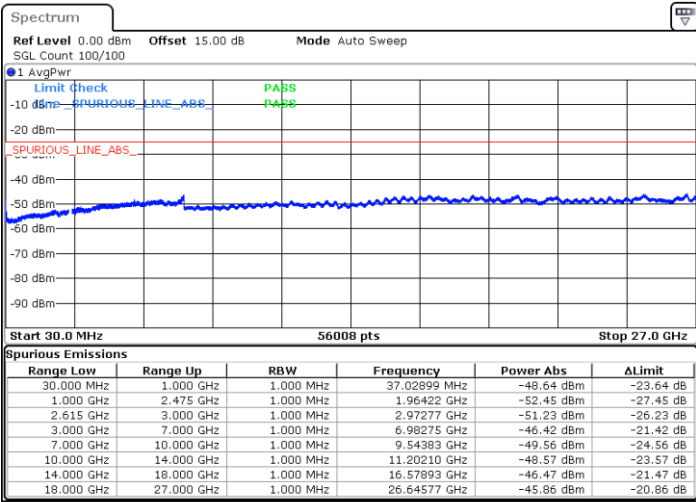

Highest Channel / 1RB0 and 1RB74

Highest Channel / 1RB74 and 1RB0

Date: 5.MAY.2020 12:43:54

Date: 5.MAY.2020 12:47:52

Highest Channel / FullIRB

N/A

Date: 5.MAY.2020 12:40:02

LTE Band 7C / 15MHz+20MHz

16QAM

Lowest Channel / 1RB0 and 1RB99

Lowest Channel / 1RB74 and 1RB80

Date: 5.MAY.2020 09:44:00

Date: 5.MAY.2020 09:48:19

Lowest Channel / FullIRB

N/A

Date: 5.MAY.2020 09:40:01

LTE Band 7C / 15MHz+20MHz

16QAM

Middle Channel / 1RB0 and 1RB99

Middle Channel / 1RB74 and 1RB0

Date: 5.MAY.2020 09:57:35

Date: 5.MAY.2020 09:52:55

Middle Channel / FullIRB

N/A

Date: 5.MAY.2020 10:22:51

LTE Band 7C / 15MHz+20MHz

16QAM

Highest Channel / 1RB0 and 1RB99

Highest Channel / 1RB74 and 1RB0

Date: 5.MAY.2020 10:35:42

Date: 5.MAY.2020 10:40:20

Highest Channel / FullIRB