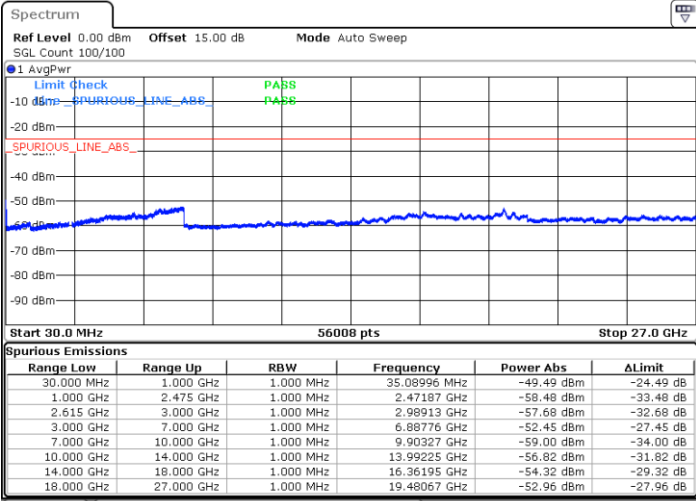

LTE Band 7C / 10MHz+20MHz

16QAM

Highest Channel / 1RB0 and 1RB99

Highest Channel / 1RB49 and 1RB0

Date: 5.MAY.2020 14:29:43

Date: 5.MAY.2020 14:33:41

Highest Channel / FullIRB

N/A

Date: 5.MAY.2020 14:25:12

LTE Band 7C / 15MHz+10MHz

16QAM

Lowest Channel / 1RB0 and 1RB49

Lowest Channel / 1RB74 and 1RB0

Date: 5.MAY.2020 02:00:27

Date: 5.MAY.2020 02:08:22

Lowest Channel / FullIRB

N/A

Date: 5.MAY.2020 01:56:57

LTE Band 7C / 15MHz+10MHz

16QAM

Middle Channel / 1RB0 and 1RB49

Middle Channel / 1RB74 and 1RB0

Date: 5.MAY.2020 01:47:15

Date: 5.MAY.2020 01:44:07

Middle Channel / FullRB

N/A

Date: 5.MAY.2020 01:51:09

LTE Band 7C / 15MHz+10MHz

16QAM

Highest Channel / 1RB0 and 1RB49

Highest Channel / 1RB74 and 1RB0

Date: 5.MAY.2020 01:16:49