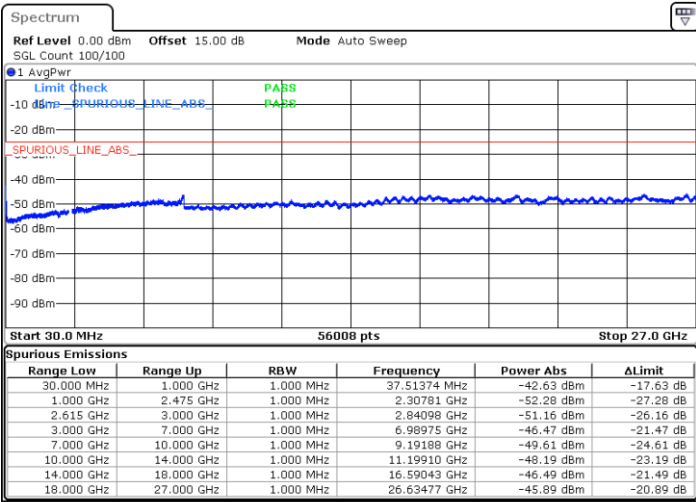

Date: 5.MAY.2020 10:22:51

LTE Band 7C / 15MHz+20MHz

16QAM

Highest Channel / 1RB0 and 1RB99

Highest Channel / 1RB74 and 1RB0

Date: 5.MAY.2020 10:35:42

Date: 5.MAY.2020 10:40:20

Highest Channel / FullIRB

N/A

Date: 5.MAY.2020 10:30:58

LTE Band 7C / 20MHz+10MHz

16QAM

Lowest Channel / 1RB0 and 1RB49

Lowest Channel / 1RB99 and 1RB0

Date: 5.MAY.2020 12:57:21

Date: 5.MAY.2020 13:01:34

Lowest Channel / FullIRB

N/A

Date: 5.MAY.2020 12:53:06

LTE Band 7C / 20MHz+10MHz

16QAM

Middle Channel / 1RB0 and 1RB49

Middle Channel / 1RB99 and 1RB0

Date: 5.MAY.2020 13:10:16

Date: 5.MAY.2020 13:05:56

Middle Channel / FullIRB

N/A

Date: 5.MAY.2020 13:14:42

LTE Band 7C / 20MHz+10MHz

16QAM

Highest Channel / 1RB0 and 1RB49

Highest Channel / 1RB99 and 1RB0