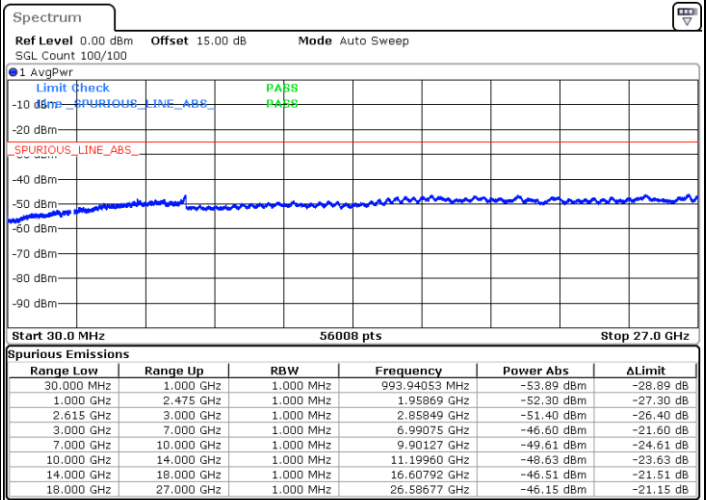

Lowest Channel / FullIRB

N/A

Date: 5.MAY.2020 09:41:40

LTE Band 7C / 15MHz+20MHz

QPSK

Middle Channel / 1RB0 and 1RB99

Middle Channel / 1RB74 and 1RB0

Date: 5.MAY.2020 09:58:45

Date: 5.MAY.2020 09:51:18

Middle Channel / FullIRB

N/A

Date: 5.MAY.2020 10:21:19

LTE Band 7C / 15MHz+20MHz

QPSK

Highest Channel / 1RB0 and 1RB99

Highest Channel / 1RB74 and 1RB0

Date: 5.MAY.2020 10:33:54

Date: 5.MAY.2020 10:41:38

Highest Channel / FullIRB

N/A

Date: 5.MAY.2020 10:32:41

LTE Band 7C / 20MHz+10MHz

QPSK

Lowest Channel / 1RB0 and 1RB49

Lowest Channel / 1RB99 and 1RB0

Date: 5.MAY.2020 12:56:07

Date: 5.MAY.2020 13:02:54

Lowest Channel / FullRB

N/A

Date: 5.MAY.2020 12:54:41

LTE Band 7C / 20MHz+10MHz

QPSK