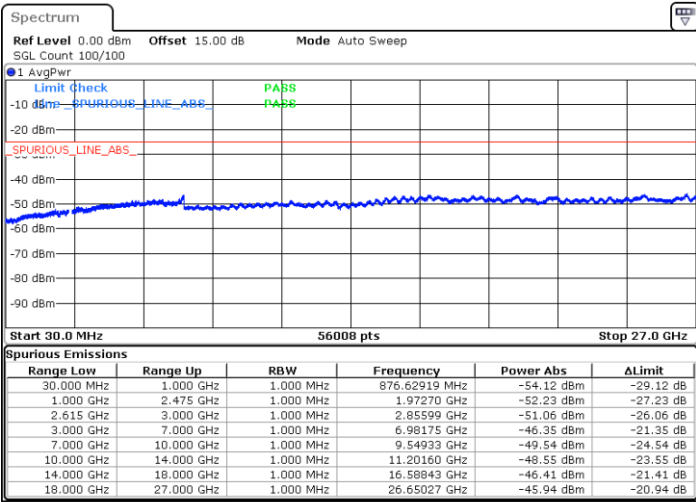

Lowest Channel / FullIRB

N/A

Date: 5.MAY.2020 12:53:06

LTE Band 7C / 20MHz+10MHz

16QAM

Middle Channel / 1RB0 and 1RB49

Middle Channel / 1RB99 and 1RB0

Date: 5.MAY.2020 13:10:16

Date: 5.MAY.2020 13:05:56

Middle Channel / FullIRB

N/A

Date: 5.MAY.2020 13:14:42

LTE Band 7C / 20MHz+10MHz

16QAM

Highest Channel / 1RB0 and 1RB49

Highest Channel / 1RB99 and 1RB0