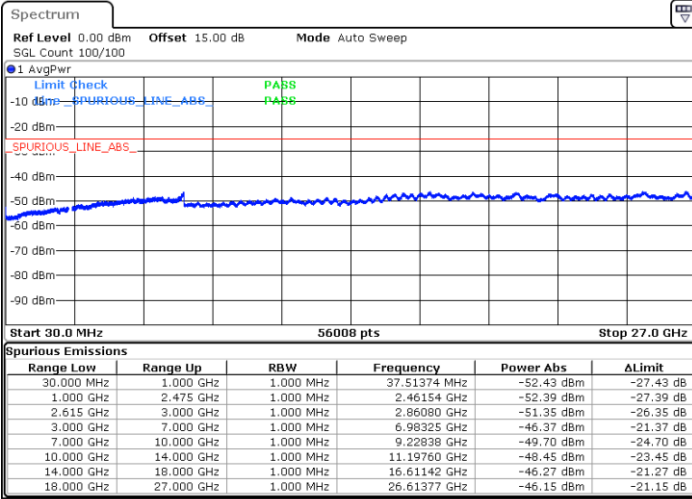

Date: 5.MAY.2020 11:44:33

LTE Band 7C / 15MHz+15MHz

QPSK

Highest Channel / 1RB0 and 1RB74

Highest Channel / 1RB74 and 1RB0

Date: 5.MAY.2020 12:45:15

Date: 5.MAY.2020 12:46:37

Highest Channel / FullIRB

N/A

Date: 5.MAY.2020 12:38:34

LTE Band 7C / 15MHz+20MHz

QPSK

Lowest Channel / 1RB0 and 1RB99

Lowest Channel / 1RB74 and 1RB80

Date: 5.MAY.2020 09:42:49

Date: 5.MAY.2020 09:49:27

Lowest Channel / FullIRB

N/A

Date: 5.MAY.2020 09:41:40

LTE Band 7C / 15MHz+20MHz

QPSK

Middle Channel / 1RB0 and 1RB99

Middle Channel / 1RB74 and 1RB0

Date: 5.MAY.2020 09:58:45

Date: 5.MAY.2020 09:51:18

Middle Channel / FullIRB

N/A

Date: 5.MAY.2020 10:21:19

LTE Band 7C / 15MHz+20MHz

QPSK

Highest Channel / 1RB0 and 1RB99

Highest Channel / 1RB74 and 1RB0