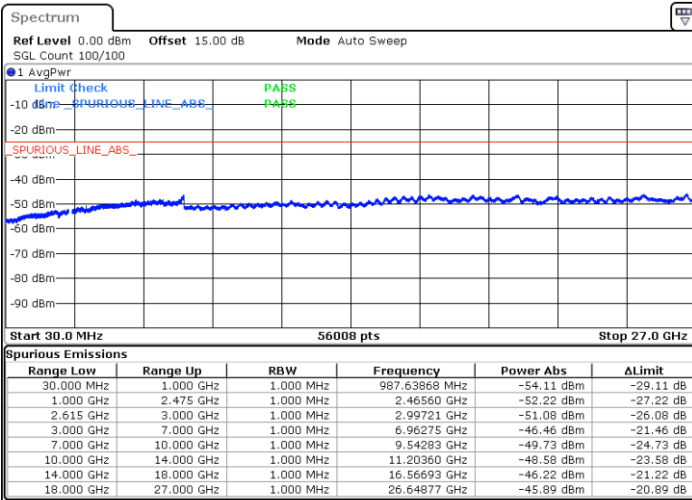

Middle Channel / 1RB74 and 1RB0

Date: 5.MAY.2020 11:10:43

Date: 5.MAY.2020 11:02:42

Middle Channel / FullIRB

N/A

Date: 5.MAY.2020 11:42:54

LTE Band 7C / 15MHz+15MHz

16QAM

Highest Channel / 1RB0 and 1RB74

Highest Channel / 1RB74 and 1RB0

Date: 5.MAY.2020 12:43:54

Date: 5.MAY.2020 12:47:52

Highest Channel / FullIRB

N/A

Date: 5.MAY.2020 12:40:02

LTE Band 7C / 15MHz+20MHz

16QAM

Lowest Channel / 1RB0 and 1RB99

Lowest Channel / 1RB74 and 1RB80

Date: 5.MAY.2020 09:44:00

Date: 5.MAY.2020 09:48:19

Lowest Channel / FullIRB

N/A

Date: 5.MAY.2020 09:40:01