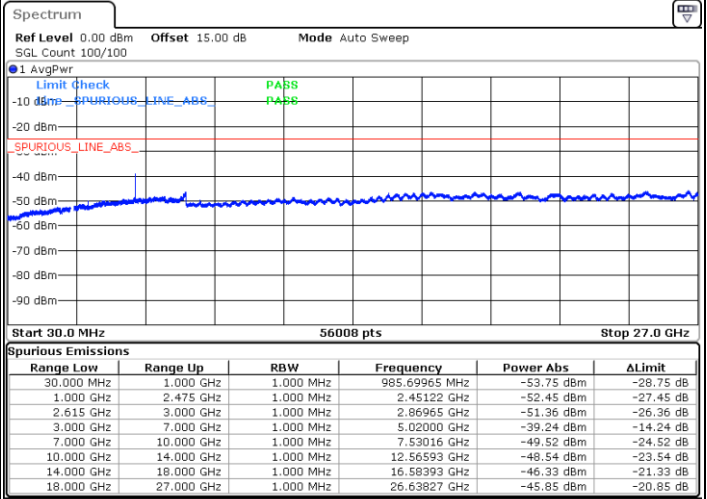

Date: 5.MAY.2020 02:29:18

Date: 5.MAY.2020 02:28:13

Middle Channel / FullIRB

N/A

Date: 5.MAY.2020 02:56:53

LTE Band 7C / 20MHz+20MHz

QPSK

Highest Channel / 1RB0 and 1RB99

Highest Channel / 1RB99 and 1RB0

Date: 5 MAY.2020 03:12:09

Date: 5 MAY.2020 03:09:50

Highest Channel / FullIRB

N/A

Date: 5 MAY.2020 02:59:21

LTE Band 7C / 10MHz+20MHz

16QAM

Lowest Channel / 1RB0 and 1RB99

Lowest Channel / 1RB49 and 1RB0

Date: 5.MAY.2020 14:03:09

Date: 5.MAY.2020 14:07:00

Lowest Channel / FullIRB

N/A

Date: 5.MAY.2020 13:58:23

LTE Band 7C / 10MHz+20MHz