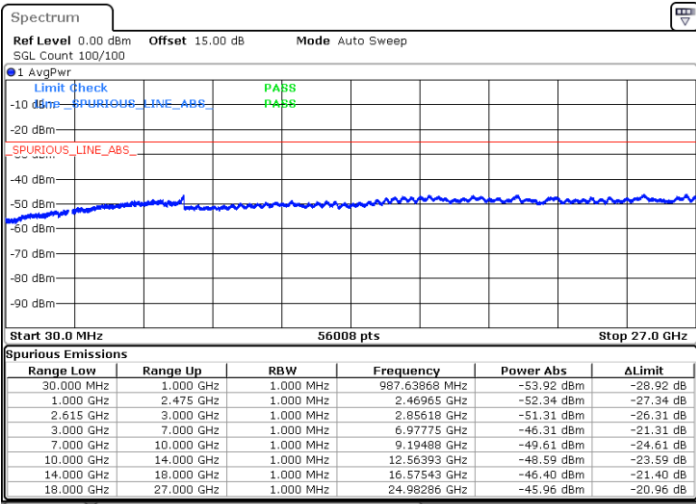

Date: 5.MAY.2020 01:21:27

Highest Channel / FullIRB

N/A

Date: 5.MAY.2020 01:12:13

LTE Band 7C / 15MHz+15MHz

16QAM

Lowest Channel / 1RB0 and 1RB74

Lowest Channel / 1RB74 and 1RB0

Date: 5.MAY.2020 10:52:03

Date: 5.MAY.2020 10:57:11

Lowest Channel / FullIRB

N/A

Date: 5.MAY.2020 10:47:42

LTE Band 7C / 15MHz+15MHz

16QAM

Middle Channel / 1RB0 and 1RB74

Middle Channel / 1RB74 and 1RB0

Date: 5.MAY.2020 11:10:43

Date: 5.MAY.2020 11:02:42

Middle Channel / FullIRB

N/A

Date: 5.MAY.2020 11:42:54

LTE Band 7C / 15MHz+15MHz

16QAM

Highest Channel / 1RB0 and 1RB74

Highest Channel / 1RB74 and 1RB0

Date: 5.MAY.2020 12:43:54

Date: 5.MAY.2020 12:47:52

Highest Channel / FullIRB

N/A

Date: 5.MAY.2020 12:40:02

LTE Band 7C / 15MHz+20MHz