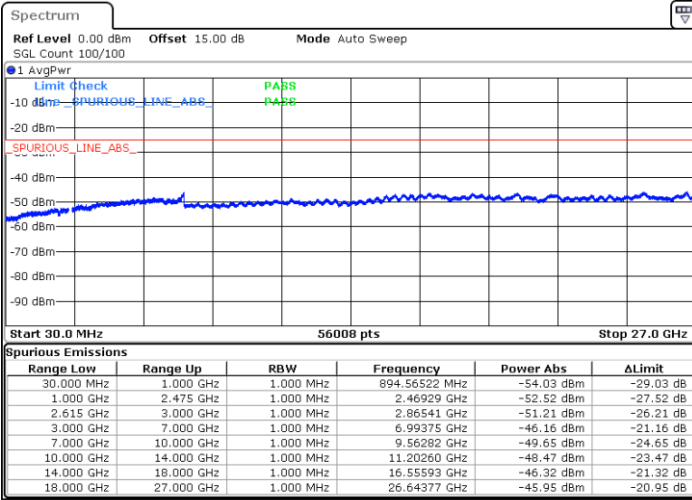

Date: 5.MAY.2020 10:33:54

Date: 5.MAY.2020 10:41:38

Highest Channel / FullIRB

N/A

Date: 5.MAY.2020 10:32:41

LTE Band 7C / 20MHz+10MHz

QPSK

Lowest Channel / 1RB0 and 1RB49

Lowest Channel / 1RB99 and 1RB0

Date: 5.MAY.2020 12:56:07

Date: 5.MAY.2020 13:02:54

Lowest Channel / FullRB

N/A

Date: 5.MAY.2020 12:54:41

LTE Band 7C / 20MHz+10MHz

QPSK

Middle Channel / 1RB0 and 1RB49

Middle Channel / 1RB99 and 1RB0

Date: 5.MAY.2020 13:11:24

Date: 5.MAY.2020 13:04:21

Middle Channel / FullIRB

N/A

Date: 5.MAY.2020 13:13:04

LTE Band 7C / 20MHz+10MHz