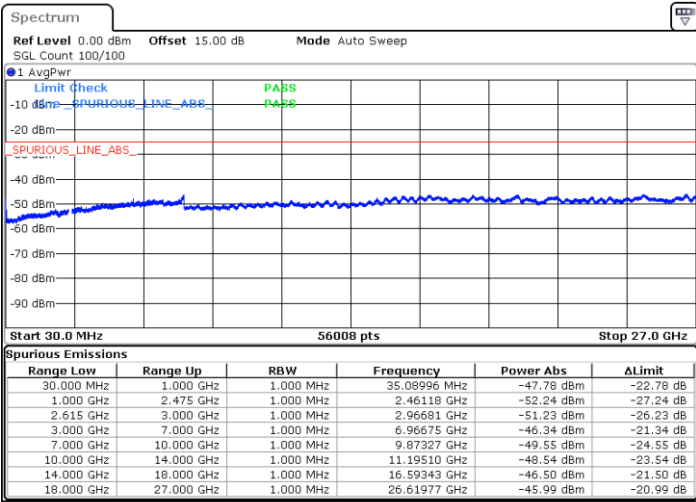

Date: 5.MAY.2020 10:22:51

LTE Band 7C / 15MHz+20MHz

16QAM

Highest Channel / 1RB0 and 1RB99

Highest Channel / 1RB74 and 1RB0

Date: 5.MAY.2020 10:35:42

Date: 5.MAY.2020 10:40:20

Highest Channel / FullIRB

N/A

Date: 5.MAY.2020 10:30:58

LTE Band 7C / 20MHz+10MHz

16QAM

Lowest Channel / 1RB0 and 1RB49

Lowest Channel / 1RB99 and 1RB0

Date: 5.MAY.2020 12:57:21

Date: 5.MAY.2020 13:01:34

Lowest Channel / FullIRB

N/A

Date: 5.MAY.2020 12:53:06

LTE Band 7C / 20MHz+10MHz

16QAM

Middle Channel / 1RB0 and 1RB49

Middle Channel / 1RB99 and 1RB0

Date: 5.MAY.2020 13:10:16

Date: 5.MAY.2020 13:05:56

Middle Channel / FullIRB

N/A

Date: 5.MAY.2020 13:14:42

LTE Band 7C / 20MHz+10MHz

16QAM

Highest Channel / 1RB0 and 1RB49

Highest Channel / 1RB99 and 1RB0