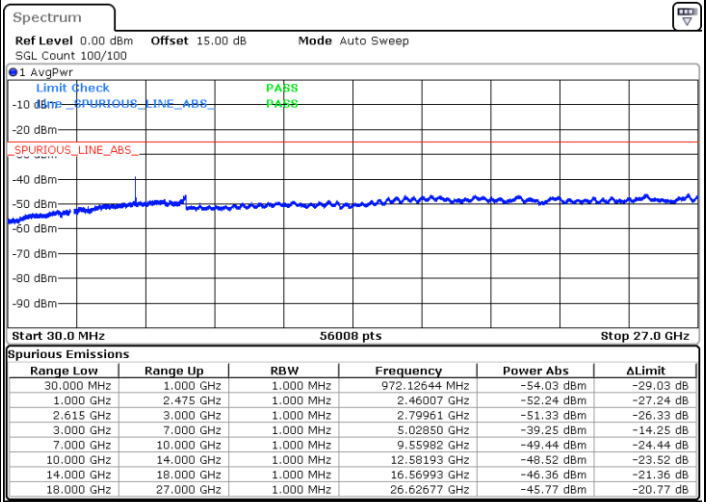

Middle Channel / FullRB

N/A

Date: 5.MAY.2020 01:51:09

LTE Band 7C / 15MHz+10MHz

16QAM

Highest Channel / 1RB0 and 1RB49

Highest Channel / 1RB74 and 1RB0

Date: 5.MAY.2020 01:16:49

Date: 5.MAY.2020 01:21:27

Highest Channel / FullIRB

N/A

Date: 5.MAY.2020 01:12:13

LTE Band 7C / 15MHz+15MHz

16QAM

Lowest Channel / 1RB0 and 1RB74

Lowest Channel / 1RB74 and 1RB0

Date: 5.MAY.2020 10:52:03

Date: 5.MAY.2020 10:57:11

Lowest Channel / FullIRB

N/A

Date: 5.MAY.2020 10:47:42

LTE Band 7C / 15MHz+15MHz

16QAM

Middle Channel / 1RB0 and 1RB74