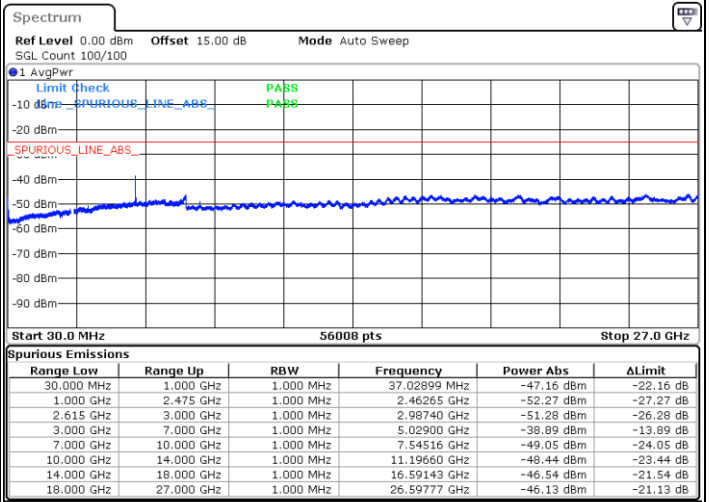

Date: 5.MAY.2020 10:52:03

Date: 5.MAY.2020 10:57:11

Lowest Channel / FullIRB

N/A

Date: 5.MAY.2020 10:47:42

LTE Band 7C / 15MHz+15MHz

16QAM

Middle Channel / 1RB0 and 1RB74

Middle Channel / 1RB74 and 1RB0

Date: 5.MAY.2020 11:10:43

Date: 5.MAY.2020 11:02:42

Middle Channel / FullIRB

N/A

Date: 5.MAY.2020 11:42:54

LTE Band 7C / 15MHz+15MHz

16QAM

Highest Channel / 1RB0 and 1RB74

Highest Channel / 1RB74 and 1RB0

Date: 5.MAY.2020 12:43:54

Date: 5.MAY.2020 12:47:52

Highest Channel / FullIRB

N/A

Date: 5.MAY.2020 12:40:02

LTE Band 7C / 15MHz+20MHz

16QAM

Lowest Channel / 1RB0 and 1RB99

Lowest Channel / 1RB74 and 1RB80

Date: 5.MAY.2020 09:44:00

Date: 5.MAY.2020 09:48:19

Lowest Channel / FullIRB

N/A

Date: 5.MAY.2020 09:40:01