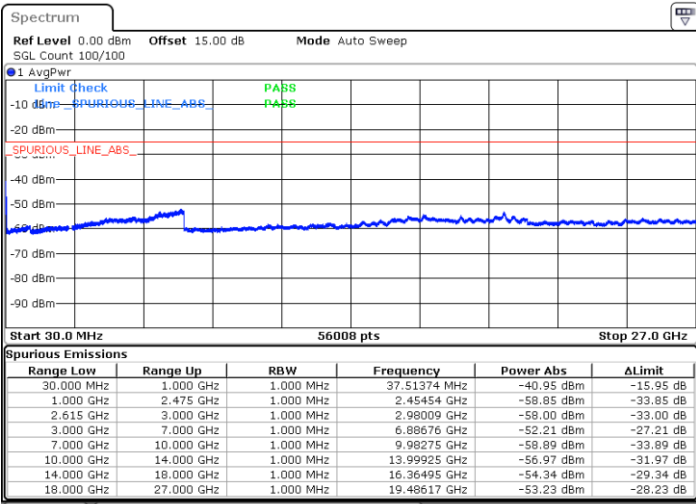

N/A

Date: 5.MAY.2020 01:56:57

LTE Band 7C / 15MHz+10MHz

16QAM

Middle Channel / 1RB0 and 1RB49

Middle Channel / 1RB74 and 1RB0

Date: 5.MAY.2020 01:47:15

Date: 5.MAY.2020 01:44:07

Middle Channel / FullRB

N/A

Date: 5.MAY.2020 01:51:09

LTE Band 7C / 15MHz+10MHz

16QAM

Highest Channel / 1RB0 and 1RB49

Highest Channel / 1RB74 and 1RB0

Date: 5.MAY.2020 01:16:49

Date: 5.MAY.2020 01:21:27

Highest Channel / FullIRB

N/A

Date: 5.MAY.2020 01:12:13

LTE Band 7C / 15MHz+15MHz

16QAM

Lowest Channel / 1RB0 and 1RB74

Lowest Channel / 1RB74 and 1RB0