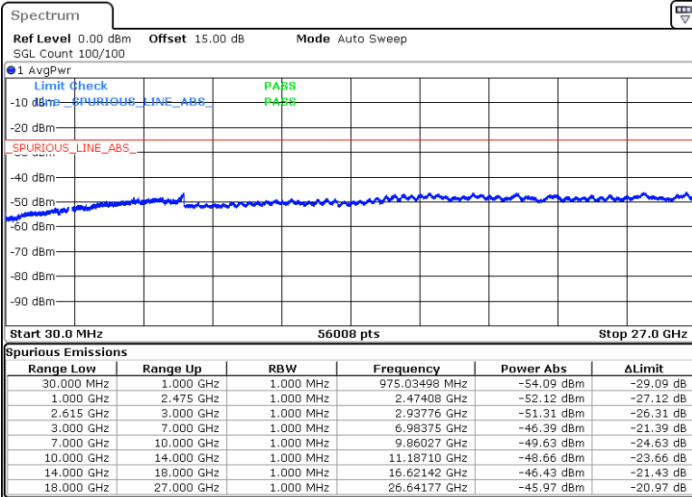

QPSK

Highest Channel / 1RB0 and 1RB49

Highest Channel / 1RB99 and 1RB0

Date: 5.MAY.2020 13:46:31

Date: 5.MAY.2020 13:53:08

Highest Channel / FullIRB

N/A

Date: 5.MAY.2020 13:22:45

LTE Band 7C / 20MHz+15MHz

QPSK

Lowest Channel / 1RB0 and 1RB74

Lowest Channel / 1RB99 and 1RB0

Date: 5.MAY.2020 08:34:24

Date: 5.MAY.2020 08:35:50

Lowest Channel / FullIRB

N/A

Date: 5.MAY.2020 08:26:43

LTE Band 7C / 20MHz+15MHz

QPSK

MiddleChannel / 1RB0 and 1RB74

Middle Channel / 1RB99 and 1RB0

Date: 5.MAY.2020 08:45:49

Date: 5.MAY.2020 08:44:31

Middle Channel / FullIRB

N/A

Date: 5.MAY.2020 09:15:59

LTE Band 7C / 20MHz+15MHz

QPSK

Highest Channel / 1RB0 and 1RB74

Highest Channel / 1RB99 and 1RB0

Date: 5.MAY.2020 09:29:09

Date: 5.MAY.2020 09:30:30