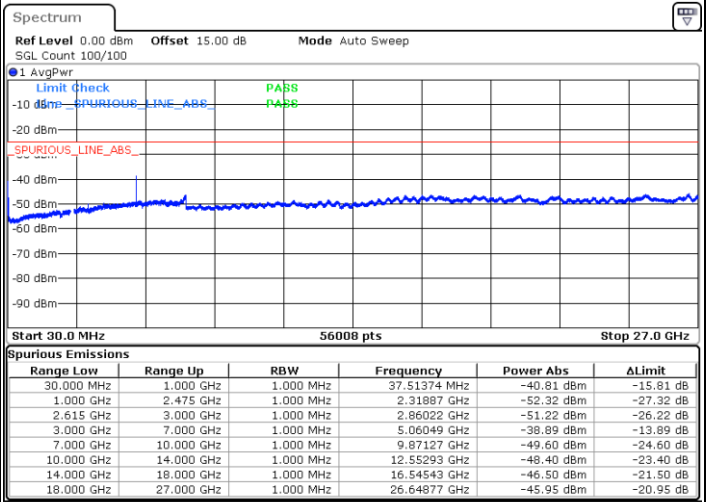

LTE Band 7C / 10MHz+20MHz

16QAM

MiddleChannel / 1RB0 and 1RB99

Middle Channel / 1RB49 and 1RB0

Date: 5.MAY.2020 14:14:34

Date: 5.MAY.2020 14:10:33