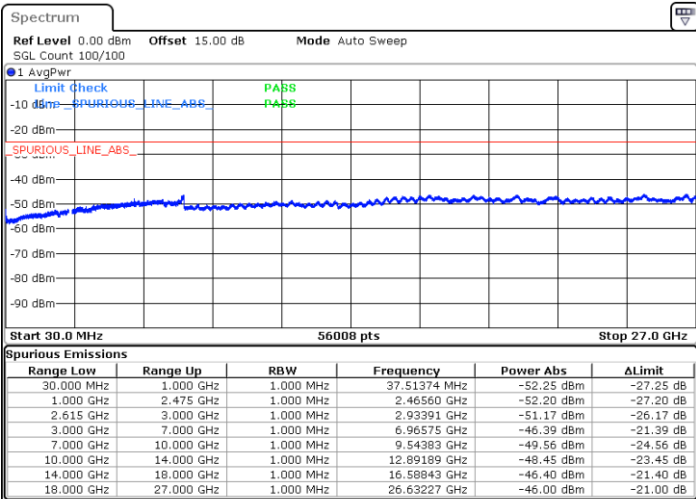

Lowest Channel / 1RB0 and 1RB99

Lowest Channel / 1RB49 and 1RB0

Date: 5.MAY.2020 14:03:09

Date: 5.MAY.2020 14:07:00

Lowest Channel / FullIRB

N/A

Date: 5.MAY.2020 13:58:23

LTE Band 7C / 10MHz+20MHz

16QAM

MiddleChannel / 1RB0 and 1RB99

Middle Channel / 1RB49 and 1RB0

Date: 5.MAY.2020 14:14:34

Date: 5.MAY.2020 14:10:33

Middle Channel / FullIRB

N/A

Date: 5.MAY.2020 14:18:46

LTE Band 7C / 10MHz+20MHz

16QAM

Highest Channel / 1RB0 and 1RB99

Highest Channel / 1RB49 and 1RB0

Date: 5.MAY.2020 14:29:43

Date: 5.MAY.2020 14:33:41

Highest Channel / FullIRB

N/A

Date: 5.MAY.2020 14:25:12

LTE Band 7C / 15MHz+10MHz

16QAM

Lowest Channel / 1RB0 and 1RB49

Lowest Channel / 1RB74 and 1RB0

Date: 5.MAY.2020 02:00:27

Date: 5.MAY.2020 02:08:22

Lowest Channel / FullIRB