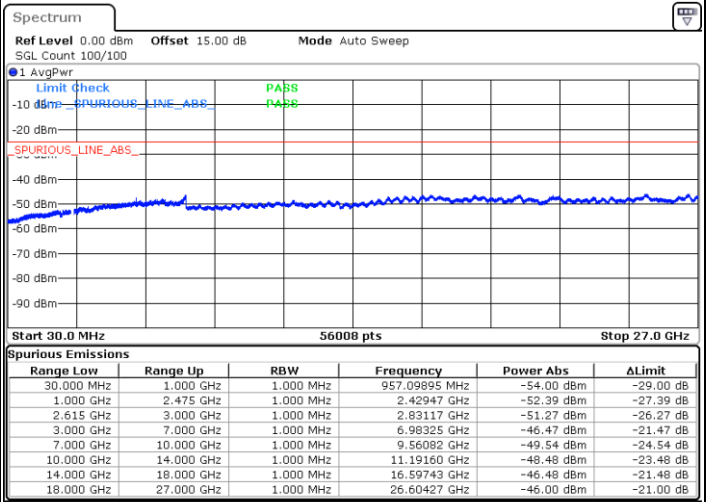

Date: 5.MAY.2020 10:22:51

LTE Band 7C / 15MHz+20MHz

16QAM

Highest Channel / 1RB0 and 1RB99

Highest Channel / 1RB74 and 1RB0

Date: 5.MAY.2020 10:35:42

Date: 5.MAY.2020 10:40:20

Highest Channel / FullIRB

N/A

Date: 5.MAY.2020 10:30:58

LTE Band 7C / 20MHz+10MHz

16QAM

Lowest Channel / 1RB0 and 1RB49

Lowest Channel / 1RB99 and 1RB0

Date: 5.MAY.2020 12:57:21

Date: 5.MAY.2020 13:01:34

Lowest Channel / FullIRB

N/A

Date: 5.MAY.2020 12:53:06

LTE Band 7C / 20MHz+10MHz

16QAM

Middle Channel / 1RB0 and 1RB49

Middle Channel / 1RB99 and 1RB0

Date: 5.MAY.2020 13:10:16

Date: 5.MAY.2020 13:05:56

Middle Channel / FullIRB

N/A

Date: 5.MAY.2020 13:14:42

LTE Band 7C / 20MHz+10MHz

16QAM

Highest Channel / 1RB0 and 1RB49

Highest Channel / 1RB99 and 1RB0