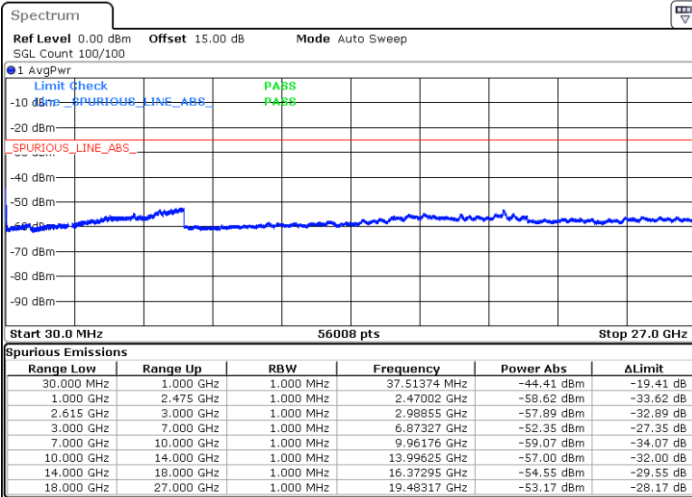

N/A

Date: 5.MAY.2020 09:15:59

LTE Band 7C / 20MHz+15MHz

QPSK

Highest Channel / 1RB0 and 1RB74

Highest Channel / 1RB99 and 1RB0

Date: 5.MAY.2020 09:29:09

Date: 5.MAY.2020 09:30:30

Highest Channel / FullIRB

N/A

Date: 5.MAY.2020 09:21:49

LTE Band 7C / 20MHz+20MHz

QPSK

Lowest Channel / 1RB0 and 1RB99

Lowest Channel / 1RB99 and 1RB0

Date: 5.MAY.2020 02:21:36

Date: 5.MAY.2020 02:22:37

Lowest Channel / FullRB

N/A

Date: 5.MAY.2020 02:15:04

LTE Band 7C / 20MHz+20MHz

QPSK

Middle Channel / 1RB0 and 1RB99

Middle Channel / 1RB99 and 1RB0

Date: 5.MAY.2020 02:29:18

Date: 5.MAY.2020 02:28:13

Middle Channel / FullIRB

N/A

Date: 5.MAY.2020 02:56:53

LTE Band 7C / 20MHz+20MHz

QPSK

Highest Channel / 1RB0 and 1RB99