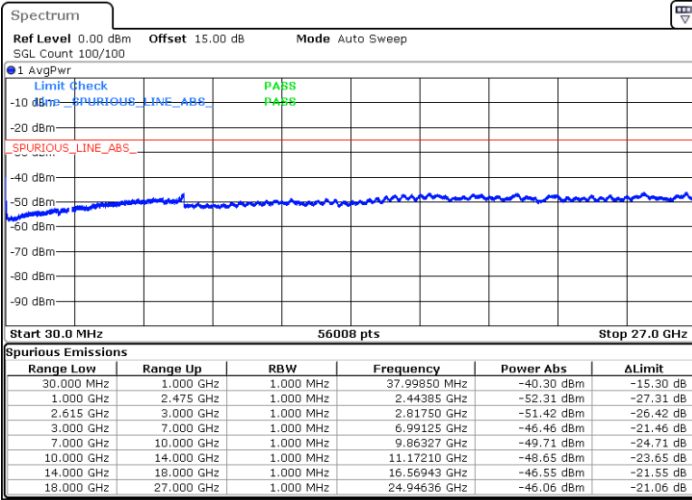

LTE Band 7C / 15MHz+15MHz

QPSK

Middle Channel / 1RB0 and 1RB74

Middle Channel / 1RB74 and 1RB0

Date: 5.MAY.2020 11:09:15

Date: 5.MAY.2020 11:04:03

Middle Channel / FullIRB

N/A

Date: 5.MAY.2020 11:44:33

LTE Band 7C / 15MHz+15MHz

QPSK

Highest Channel / 1RB0 and 1RB74

Highest Channel / 1RB74 and 1RB0

Date: 5.MAY.2020 12:45:15

Date: 5.MAY.2020 12:46:37

Highest Channel / FullIRB

N/A

Date: 5.MAY.2020 12:38:34

LTE Band 7C / 15MHz+20MHz

QPSK

Lowest Channel / 1RB0 and 1RB99

Lowest Channel / 1RB74 and 1RB80

Date: 5.MAY.2020 09:42:49

Date: 5.MAY.2020 09:49:27