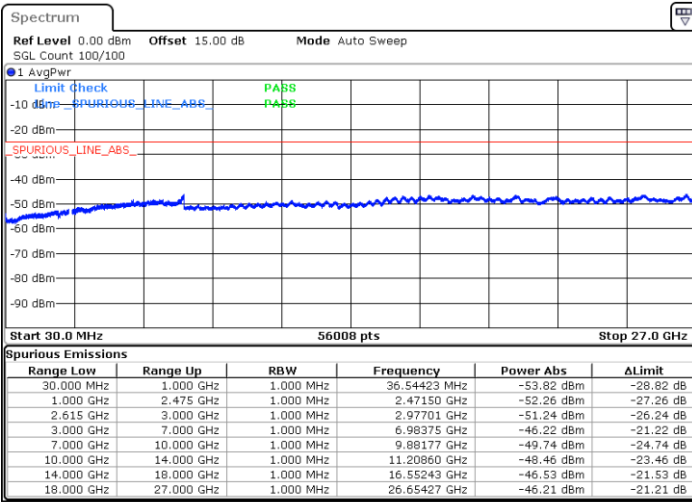

Middle Channel / FullRB

N/A

Date: 5.MAY.2020 01:51:09

LTE Band 7C / 15MHz+10MHz

16QAM

Highest Channel / 1RB0 and 1RB49

Highest Channel / 1RB74 and 1RB0

Date: 5.MAY.2020 01:16:49

Date: 5.MAY.2020 01:21:27

Highest Channel / FullIRB

N/A

Date: 5.MAY.2020 01:12:13

LTE Band 7C / 15MHz+15MHz

16QAM

Lowest Channel / 1RB0 and 1RB74

Lowest Channel / 1RB74 and 1RB0

Date: 5.MAY.2020 10:52:03

Date: 5.MAY.2020 10:57:11

Lowest Channel / FullIRB

N/A

Date: 5.MAY.2020 10:47:42

LTE Band 7C / 15MHz+15MHz

16QAM

Middle Channel / 1RB0 and 1RB74