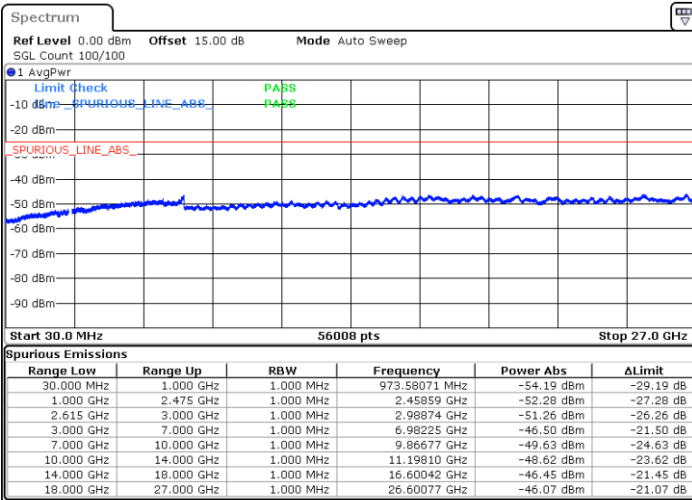

Lowest Channel / FullIRB

N/A

Date: 5.MAY.2020 09:41:40

LTE Band 7C / 15MHz+20MHz

QPSK

Middle Channel / 1RB0 and 1RB99

Middle Channel / 1RB74 and 1RB0

Date: 5.MAY.2020 09:58:45

Date: 5.MAY.2020 09:51:18

Middle Channel / FullIRB

N/A

Date: 5.MAY.2020 10:21:19

LTE Band 7C / 15MHz+20MHz

QPSK

Highest Channel / 1RB0 and 1RB99

Highest Channel / 1RB74 and 1RB0

Date: 5.MAY.2020 10:33:54

Date: 5.MAY.2020 10:41:38

Highest Channel / FullIRB

N/A

Date: 5.MAY.2020 10:32:41

LTE Band 7C / 20MHz+10MHz

QPSK

Lowest Channel / 1RB0 and 1RB49

Lowest Channel / 1RB99 and 1RB0

Date: 5.MAY.2020 12:56:07

Date: 5.MAY.2020 13:02:54

Lowest Channel / FullRB

N/A

Date: 5.MAY.2020 12:54:41

LTE Band 7C / 20MHz+10MHz

QPSK