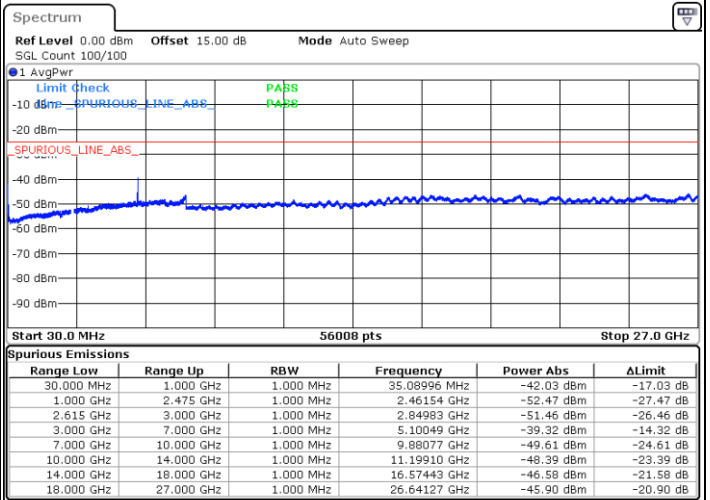

Lowest Channel / 1RB0 and 1RB99

Lowest Channel / 1RB49 and 1RB0

Date: 5.MAY.2020 14:03:09

Date: 5.MAY.2020 14:07:00

Lowest Channel / FullIRB

N/A

Date: 5.MAY.2020 13:58:23

LTE Band 7C / 10MHz+20MHz

LTE Band 7C / 10MHz+20MHz

16QAM

Highest Channel / 1RB0 and 1RB99

Highest Channel / 1RB49 and 1RB0

Date: 5.MAY.2020 14:29:43

Date: 5.MAY.2020 14:33:41

Highest Channel / FullIRB

N/A

Date: 5.MAY.2020 14:25:12

LTE Band 7C / 15MHz+10MHz

16QAM

Lowest Channel / 1RB0 and 1RB49

Lowest Channel / 1RB74 and 1RB0

Date: 5.MAY.2020 02:00:27

Date: 5.MAY.2020 02:08:22

Lowest Channel / FullIRB