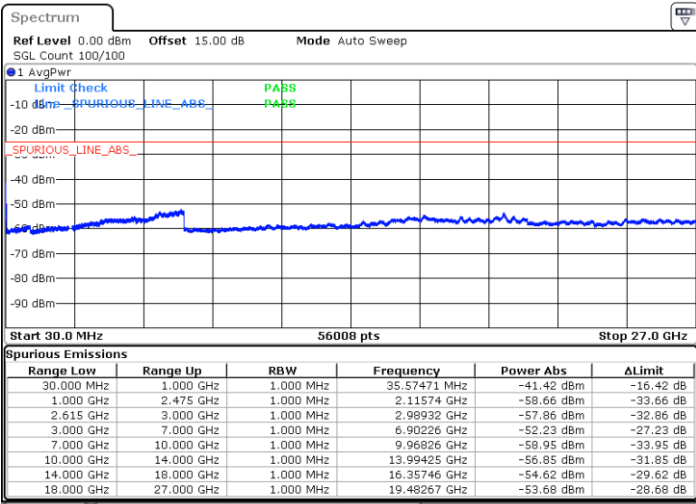

Date: 5.MAY.2020 02:22:37

Lowest Channel / FullRB

N/A

Date: 5.MAY.2020 02:15:04

LTE Band 7C / 20MHz+20MHz

QPSK

Middle Channel / 1RB0 and 1RB99

Middle Channel / 1RB99 and 1RB0

Date: 5.MAY.2020 02:29:18

Date: 5.MAY.2020 02:28:13

Middle Channel / FullIRB

N/A

Date: 5.MAY.2020 02:56:53

LTE Band 7C / 20MHz+20MHz

QPSK

Highest Channel / 1RB0 and 1RB99

Highest Channel / 1RB99 and 1RB0

Date: 5 MAY.2020 03:12:09

Date: 5 MAY.2020 03:09:50

Highest Channel / FullIRB

N/A

Date: 5 MAY.2020 02:59:21

LTE Band 7C / 10MHz+20MHz

16QAM

Lowest Channel / 1RB0 and 1RB99

Lowest Channel / 1RB49 and 1RB0

Date: 5.MAY.2020 14:03:09

Date: 5.MAY.2020 14:07:00

Lowest Channel / FullIRB

N/A

Date: 5.MAY.2020 13:58:23

LTE Band 7C / 10MHz+20MHz