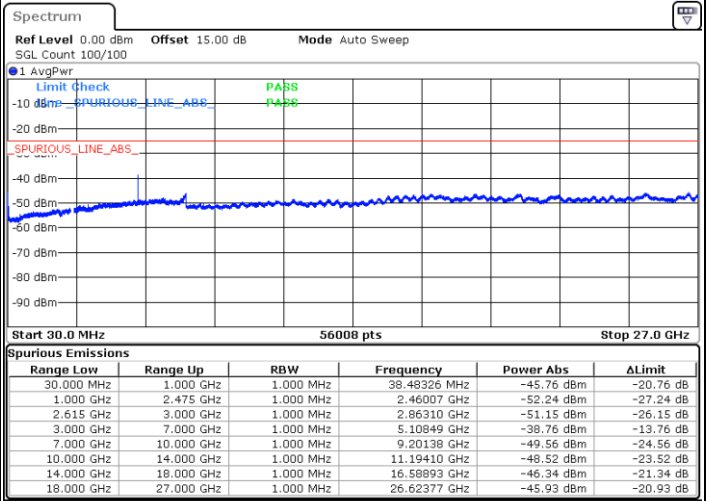

Date: 5.MAY.2020 01:21:27

Highest Channel / FullIRB

N/A

Date: 5.MAY.2020 01:12:13

LTE Band 7C / 15MHz+15MHz

16QAM

Lowest Channel / 1RB0 and 1RB74

Lowest Channel / 1RB74 and 1RB0

Date: 5.MAY.2020 10:52:03

Date: 5.MAY.2020 10:57:11

Lowest Channel / FullIRB

N/A

Date: 5.MAY.2020 10:47:42

LTE Band 7C / 15MHz+15MHz

16QAM

Middle Channel / 1RB0 and 1RB74

Middle Channel / 1RB74 and 1RB0

Date: 5.MAY.2020 11:10:43

Date: 5.MAY.2020 11:02:42

Middle Channel / FullIRB

N/A

Date: 5.MAY.2020 11:42:54

LTE Band 7C / 15MHz+15MHz

16QAM

Highest Channel / 1RB0 and 1RB74

Highest Channel / 1RB74 and 1RB0

Date: 5.MAY.2020 12:43:54

Date: 5.MAY.2020 12:47:52

Highest Channel / FullIRB

N/A

Date: 5.MAY.2020 12:40:02

LTE Band 7C / 15MHz+20MHz