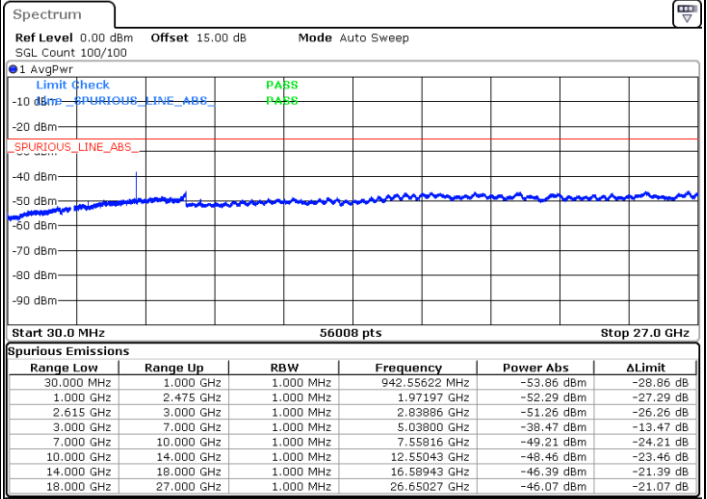

QPSK

Highest Channel / 1RB0 and 1RB49

Highest Channel / 1RB99 and 1RB0

Date: 5.MAY.2020 13:46:31

Date: 5.MAY.2020 13:53:08

Highest Channel / FullIRB

N/A

Date: 5.MAY.2020 13:22:45

LTE Band 7C / 20MHz+15MHz

QPSK

Lowest Channel / 1RB0 and 1RB74

Lowest Channel / 1RB99 and 1RB0

Date: 5.MAY.2020 08:34:24

Date: 5.MAY.2020 08:35:50

Lowest Channel / FullIRB

N/A

Date: 5.MAY.2020 08:26:43

LTE Band 7C / 20MHz+15MHz

QPSK

MiddleChannel / 1RB0 and 1RB74

Middle Channel / 1RB99 and 1RB0

Date: 5.MAY.2020 08:45:49

Date: 5.MAY.2020 08:44:31

Middle Channel / FullIRB

N/A

Date: 5.MAY.2020 09:15:59

LTE Band 7C / 20MHz+15MHz

QPSK

Highest Channel / 1RB0 and 1RB74

Highest Channel / 1RB99 and 1RB0

Date: 5.MAY.2020 09:29:09

Date: 5.MAY.2020 09:30:30