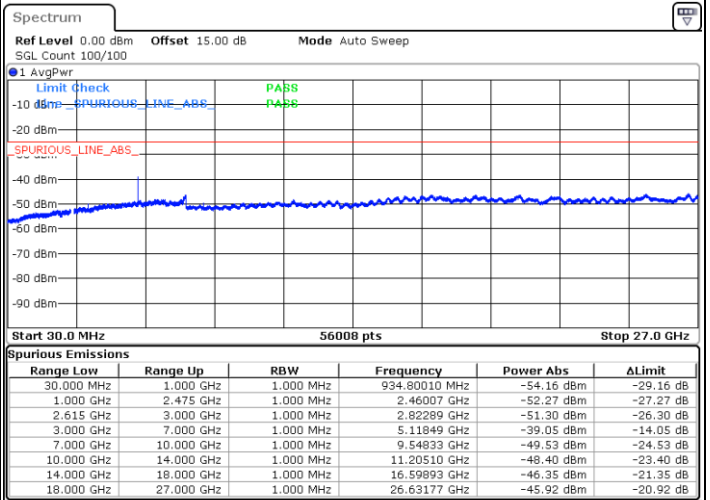

Lowest Channel / 1RB99 and 1RB0

Date: 5.MAY.2020 12:56:07

Date: 5.MAY.2020 13:02:54

Lowest Channel / FullRB

N/A

Date: 5.MAY.2020 12:54:41

LTE Band 7C / 20MHz+10MHz

QPSK

Middle Channel / 1RB0 and 1RB49

Middle Channel / 1RB99 and 1RB0

Date: 5.MAY.2020 13:11:24

Date: 5.MAY.2020 13:04:21

Middle Channel / FullIRB

N/A

Date: 5.MAY.2020 13:13:04

LTE Band 7C / 20MHz+10MHz

QPSK

Highest Channel / 1RB0 and 1RB49

Highest Channel / 1RB99 and 1RB0

Date: 5.MAY.2020 13:46:31

Date: 5.MAY.2020 13:53:08

Highest Channel / FullIRB

N/A

Date: 5.MAY.2020 13:22:45

LTE Band 7C / 20MHz+15MHz

QPSK

Lowest Channel / 1RB0 and 1RB74

Lowest Channel / 1RB99 and 1RB0

Date: 5.MAY.2020 08:34:24

Date: 5.MAY.2020 08:35:50

Lowest Channel / FullIRB

N/A