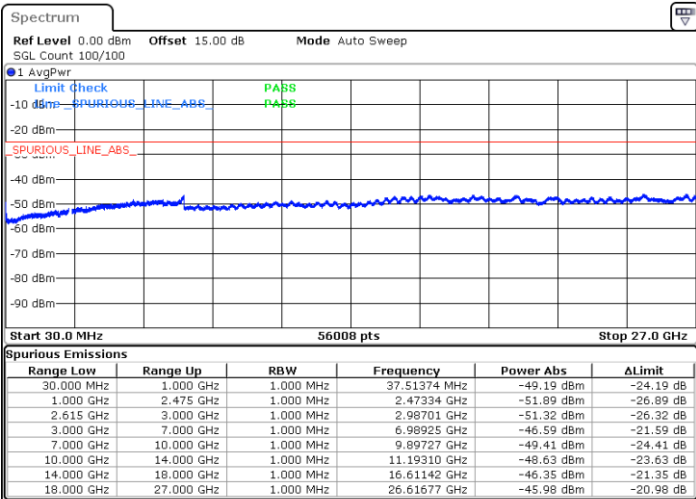

Highest Channel / 1RB0 and 1RB74

Highest Channel / 1RB74 and 1RB0

Date: 5.MAY.2020 12:43:54

Date: 5.MAY.2020 12:47:52

Highest Channel / FullIRB

N/A

Date: 5.MAY.2020 12:40:02

LTE Band 7C / 15MHz+20MHz

16QAM

Lowest Channel / 1RB0 and 1RB99

Lowest Channel / 1RB74 and 1RB80

Date: 5.MAY.2020 09:44:00

Date: 5.MAY.2020 09:48:19

Lowest Channel / FullIRB

N/A

Date: 5.MAY.2020 09:40:01

LTE Band 7C / 15MHz+20MHz

16QAM

Middle Channel / 1RB0 and 1RB99

Middle Channel / 1RB74 and 1RB0

Date: 5.MAY.2020 09:57:35

Date: 5.MAY.2020 09:52:55

Middle Channel / FullIRB

N/A

Date: 5.MAY.2020 10:22:51

LTE Band 7C / 15MHz+20MHz

16QAM

Highest Channel / 1RB0 and 1RB99

Highest Channel / 1RB74 and 1RB0

Date: 5.MAY.2020 10:35:42

Date: 5.MAY.2020 10:40:20

Highest Channel / FullIRB