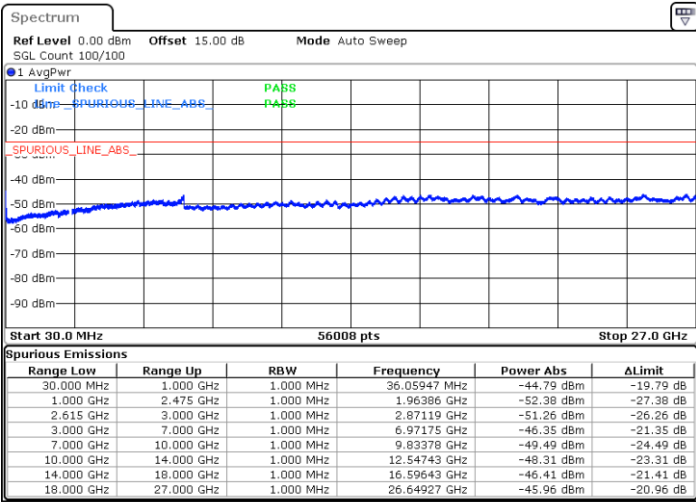

LTE Band 7C / 15MHz+15MHz

QPSK

Middle Channel / 1RB0 and 1RB74

Middle Channel / 1RB74 and 1RB0

Date: 5.MAY.2020 11:09:15

Date: 5.MAY.2020 11:04:03

Middle Channel / FullIRB

N/A

Date: 5.MAY.2020 11:44:33

LTE Band 7C / 15MHz+15MHz

QPSK

Highest Channel / 1RB0 and 1RB74

Highest Channel / 1RB74 and 1RB0

Date: 5.MAY.2020 12:45:15

Date: 5.MAY.2020 12:46:37

Highest Channel / FullIRB

N/A

Date: 5.MAY.2020 12:38:34

LTE Band 7C / 15MHz+20MHz

QPSK

Lowest Channel / 1RB0 and 1RB99

Lowest Channel / 1RB74 and 1RB80

Date: 5.MAY.2020 09:42:49

Date: 5.MAY.2020 09:49:27

Lowest Channel / FullIRB

N/A

Date: 5.MAY.2020 09:41:40

LTE Band 7C / 15MHz+20MHz

QPSK

Middle Channel / 1RB0 and 1RB99

Middle Channel / 1RB74 and 1RB0

Date: 5.MAY.2020 09:58:45