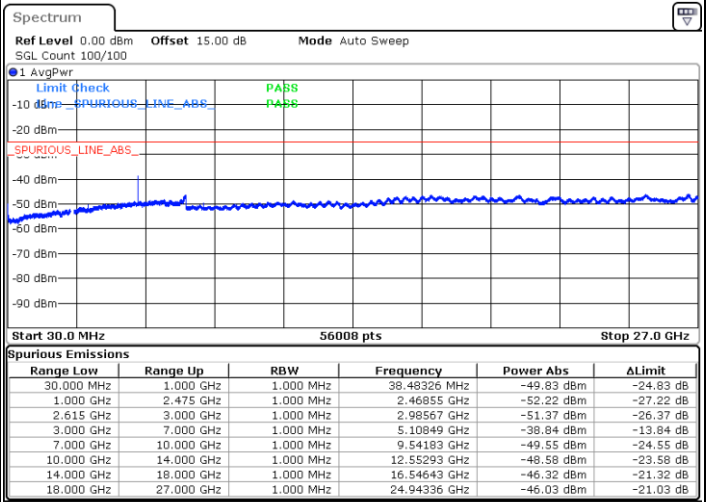

Date: 5.MAY.2020 08:26:43

LTE Band 7C / 20MHz+15MHz

QPSK

MiddleChannel / 1RB0 and 1RB74

Middle Channel / 1RB99 and 1RB0

Date: 5.MAY.2020 08:45:49

Date: 5.MAY.2020 08:44:31

Middle Channel / FullIRB

N/A

Date: 5.MAY.2020 09:15:59

LTE Band 7C / 20MHz+15MHz

QPSK

Highest Channel / 1RB0 and 1RB74

Highest Channel / 1RB99 and 1RB0

Date: 5.MAY.2020 09:29:09

Date: 5.MAY.2020 09:30:30

Highest Channel / FullIRB

N/A

Date: 5.MAY.2020 09:21:49

LTE Band 7C / 20MHz+20MHz

QPSK

Lowest Channel / 1RB0 and 1RB99

Lowest Channel / 1RB99 and 1RB0

Date: 5.MAY.2020 02:21:36

Date: 5.MAY.2020 02:22:37

Lowest Channel / FullRB

N/A

Date: 5.MAY.2020 02:15:04

LTE Band 7C / 20MHz+20MHz

QPSK

Middle Channel / 1RB0 and 1RB99

Middle Channel / 1RB99 and 1RB0