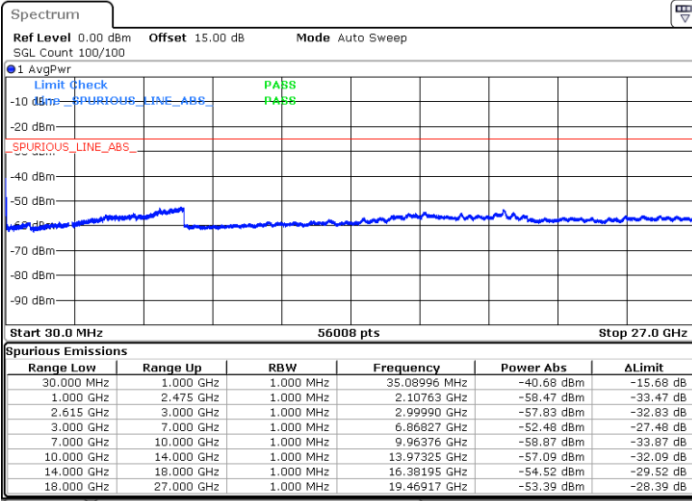

N/A

Date: 5.MAY.2020 09:15:59

LTE Band 7C / 20MHz+15MHz

QPSK

Highest Channel / 1RB0 and 1RB74

Highest Channel / 1RB99 and 1RB0

Date: 5.MAY.2020 09:29:09

Date: 5.MAY.2020 09:30:30

Highest Channel / FullIRB

N/A

Date: 5.MAY.2020 09:21:49

LTE Band 7C / 20MHz+20MHz

QPSK

Lowest Channel / 1RB0 and 1RB99

Lowest Channel / 1RB99 and 1RB0

Date: 5.MAY.2020 02:21:36

Date: 5.MAY.2020 02:22:37

Lowest Channel / FullRB

N/A

Date: 5.MAY.2020 02:15:04

LTE Band 7C / 20MHz+20MHz

QPSK

Middle Channel / 1RB0 and 1RB99

Middle Channel / 1RB99 and 1RB0

Date: 5.MAY.2020 02:29:18

Date: 5.MAY.2020 02:28:13

Middle Channel / FullIRB

N/A

Date: 5.MAY.2020 02:56:53

LTE Band 7C / 20MHz+20MHz

QPSK

Highest Channel / 1RB0 and 1RB99