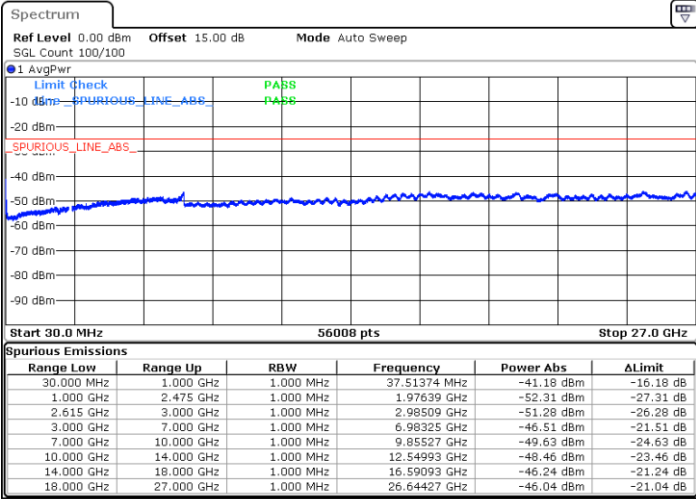

Date: 5.MAY.2020 10:33:54

Date: 5.MAY.2020 10:41:38

Highest Channel / FullIRB

N/A

Date: 5.MAY.2020 10:32:41

LTE Band 7C / 20MHz+10MHz

QPSK

Lowest Channel / 1RB0 and 1RB49

Lowest Channel / 1RB99 and 1RB0

Date: 5.MAY.2020 12:56:07

Date: 5.MAY.2020 13:02:54

Lowest Channel / FullRB

N/A

Date: 5.MAY.2020 12:54:41

LTE Band 7C / 20MHz+10MHz

QPSK

Middle Channel / 1RB0 and 1RB49

Middle Channel / 1RB99 and 1RB0

Date: 5.MAY.2020 13:11:24

Date: 5.MAY.2020 13:04:21

Middle Channel / FullIRB

N/A

Date: 5.MAY.2020 13:13:04

LTE Band 7C / 20MHz+10MHz

QPSK

Highest Channel / 1RB0 and 1RB49

Highest Channel / 1RB99 and 1RB0

Date: 5.MAY.2020 13:46:31

Date: 5.MAY.2020 13:53:08

Highest Channel / FullIRB

N/A

Date: 5.MAY.2020 13:22:45