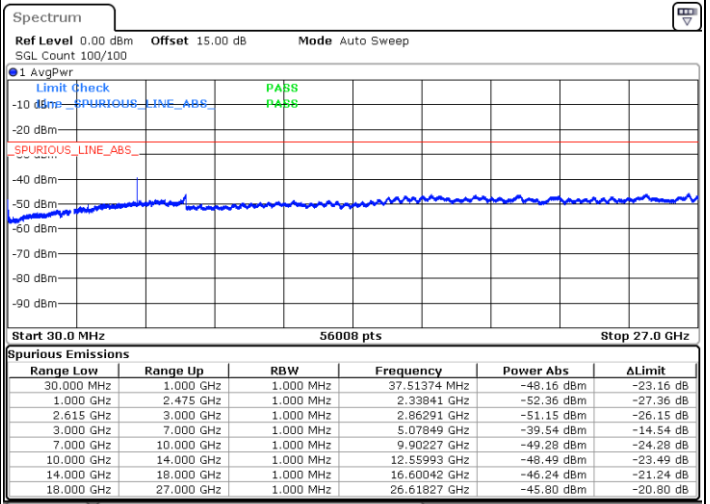

Date: 5.MAY.2020 10:22:51

LTE Band 7C / 15MHz+20MHz

16QAM

Highest Channel / 1RB0 and 1RB99

Highest Channel / 1RB74 and 1RB0

Date: 5.MAY.2020 10:35:42

Date: 5.MAY.2020 10:40:20

Highest Channel / FullIRB

N/A

Date: 5.MAY.2020 10:30:58

LTE Band 7C / 20MHz+10MHz

16QAM

Lowest Channel / 1RB0 and 1RB49

Lowest Channel / 1RB99 and 1RB0

Date: 5.MAY.2020 12:57:21

Date: 5.MAY.2020 13:01:34

Lowest Channel / FullIRB

N/A

Date: 5.MAY.2020 12:53:06

LTE Band 7C / 20MHz+10MHz

16QAM

Middle Channel / 1RB0 and 1RB49

Middle Channel / 1RB99 and 1RB0

Date: 5.MAY.2020 13:10:16

Date: 5.MAY.2020 13:05:56

Middle Channel / FullIRB

N/A

Date: 5.MAY.2020 13:14:42

LTE Band 7C / 20MHz+10MHz

16QAM

Highest Channel / 1RB0 and 1RB49

Highest Channel / 1RB99 and 1RB0