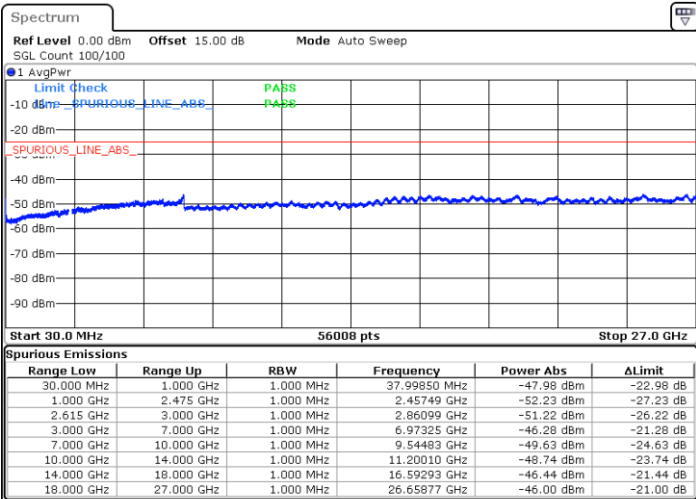

Date: 5.MAY.2020 08:26:43

LTE Band 7C / 20MHz+15MHz

QPSK

MiddleChannel / 1RB0 and 1RB74

Middle Channel / 1RB99 and 1RB0

Date: 5.MAY.2020 08:45:49

Date: 5.MAY.2020 08:44:31

Middle Channel / FullIRB

N/A

Date: 5.MAY.2020 09:15:59

LTE Band 7C / 20MHz+15MHz

QPSK

Highest Channel / 1RB0 and 1RB74

Highest Channel / 1RB99 and 1RB0

Date: 5.MAY.2020 09:29:09

Date: 5.MAY.2020 09:30:30

Highest Channel / FullIRB

N/A

Date: 5.MAY.2020 09:21:49

LTE Band 7C / 20MHz+20MHz

QPSK

Lowest Channel / 1RB0 and 1RB99

Lowest Channel / 1RB99 and 1RB0

Date: 5.MAY.2020 02:21:36

Date: 5.MAY.2020 02:22:37

Lowest Channel / FullRB

N/A

Date: 5.MAY.2020 02:15:04

LTE Band 7C / 20MHz+20MHz

QPSK

Middle Channel / 1RB0 and 1RB99

Middle Channel / 1RB99 and 1RB0