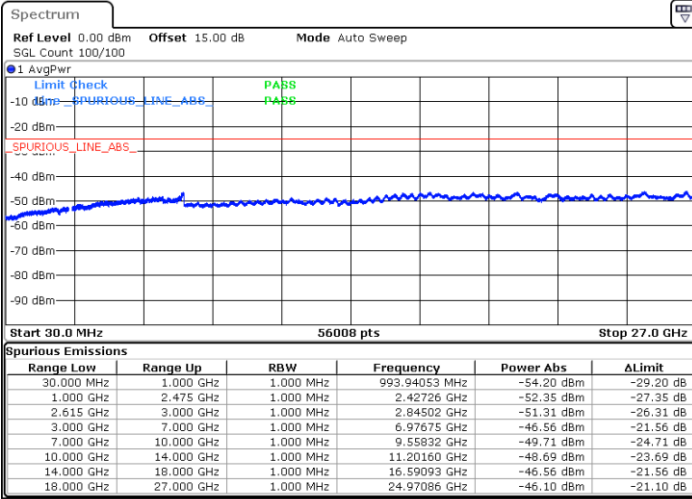

LTE Band 7C / 15MHz+15MHz

QPSK

Middle Channel / 1RB0 and 1RB74

Middle Channel / 1RB74 and 1RB0

Date: 5.MAY.2020 11:09:15

Date: 5.MAY.2020 11:04:03

Middle Channel / FullIRB

N/A

Date: 5.MAY.2020 11:44:33

LTE Band 7C / 15MHz+15MHz

QPSK

Highest Channel / 1RB0 and 1RB74

Highest Channel / 1RB74 and 1RB0

Date: 5.MAY.2020 12:45:15

Date: 5.MAY.2020 12:46:37

Highest Channel / FullIRB

N/A

Date: 5.MAY.2020 12:38:34

LTE Band 7C / 15MHz+20MHz

QPSK

Lowest Channel / 1RB0 and 1RB99

Lowest Channel / 1RB74 and 1RB80

Date: 5.MAY.2020 09:42:49

Date: 5.MAY.2020 09:49:27