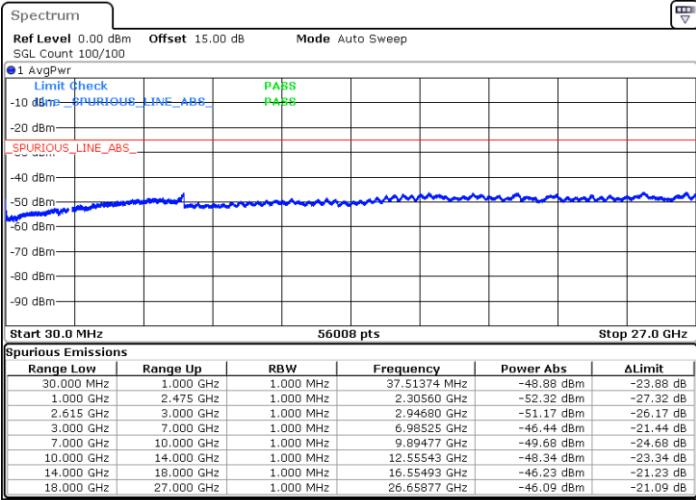

LTE Band 7C / 20MHz+15MHz

QPSK

Lowest Channel / 1RB0 and 1RB74

Lowest Channel / 1RB99 and 1RB0

Date: 5.MAY.2020 08:34:24

Date: 5.MAY.2020 08:35:50

Lowest Channel / FullIRB

N/A

Date: 5.MAY.2020 08:26:43

LTE Band 7C / 20MHz+15MHz

QPSK

MiddleChannel / 1RB0 and 1RB74

Middle Channel / 1RB99 and 1RB0

Date: 5.MAY.2020 08:45:49

Date: 5.MAY.2020 08:44:31

Middle Channel / FullIRB

N/A

Date: 5.MAY.2020 09:15:59

LTE Band 7C / 20MHz+15MHz

QPSK

Highest Channel / 1RB0 and 1RB74

Highest Channel / 1RB99 and 1RB0

Date: 5.MAY.2020 09:29:09

Date: 5.MAY.2020 09:30:30

Highest Channel / FullIRB

N/A

Date: 5.MAY.2020 09:21:49

LTE Band 7C / 20MHz+20MHz

QPSK

Lowest Channel / 1RB0 and 1RB99

Lowest Channel / 1RB99 and 1RB0

Date: 5.MAY.2020 02:21:36