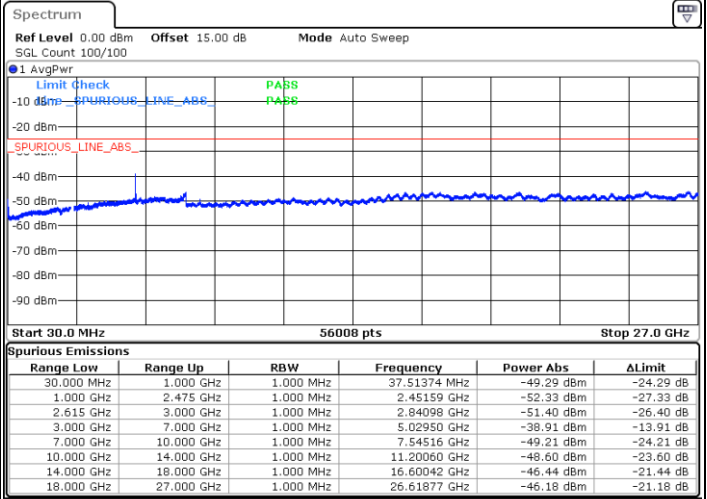

Date: 5.MAY.2020 11:44:33

LTE Band 7C / 15MHz+15MHz

QPSK

Highest Channel / 1RB0 and 1RB74

Highest Channel / 1RB74 and 1RB0

Date: 5.MAY.2020 12:45:15

Date: 5.MAY.2020 12:46:37

Highest Channel / FullIRB

N/A

Date: 5.MAY.2020 12:38:34

LTE Band 7C / 15MHz+20MHz

QPSK

Lowest Channel / 1RB0 and 1RB99

Lowest Channel / 1RB74 and 1RB80

Date: 5.MAY.2020 09:42:49

Date: 5.MAY.2020 09:49:27

Lowest Channel / FullIRB

N/A

Date: 5.MAY.2020 09:41:40

LTE Band 7C / 15MHz+20MHz

QPSK

Middle Channel / 1RB0 and 1RB99

Middle Channel / 1RB74 and 1RB0

Date: 5.MAY.2020 09:58:45

Date: 5.MAY.2020 09:51:18

Middle Channel / FullIRB

N/A

Date: 5.MAY.2020 10:21:19

LTE Band 7C / 15MHz+20MHz

QPSK

Highest Channel / 1RB0 and 1RB99

Highest Channel / 1RB74 and 1RB0