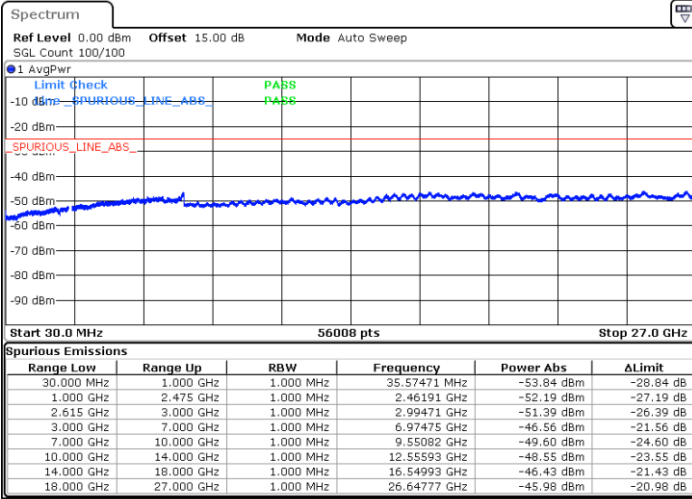

Middle Channel / 1RB0 and 1RB49

Middle Channel / 1RB99 and 1RB0

Date: 5.MAY.2020 13:11:24

Date: 5.MAY.2020 13:04:21

Middle Channel / FullIRB

N/A

Date: 5.MAY.2020 13:13:04

LTE Band 7C / 20MHz+10MHz

QPSK

Highest Channel / 1RB0 and 1RB49

Highest Channel / 1RB99 and 1RB0

Date: 5.MAY.2020 13:46:31

Date: 5.MAY.2020 13:53:08

Highest Channel / FullIRB

N/A

Date: 5.MAY.2020 13:22:45

LTE Band 7C / 20MHz+15MHz

QPSK

Lowest Channel / 1RB0 and 1RB74

Lowest Channel / 1RB99 and 1RB0

Date: 5.MAY.2020 08:34:24

Date: 5.MAY.2020 08:35:50

Lowest Channel / FullIRB

N/A