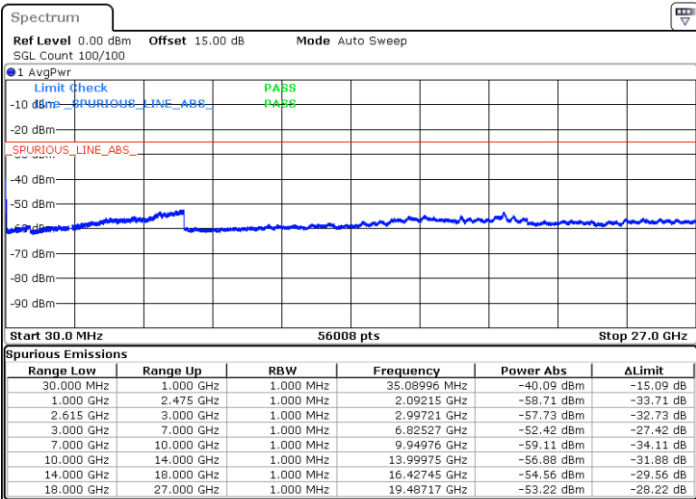

Middle Channel / FullRB

N/A

Date: 5.MAY.2020 01:51:09

LTE Band 7C / 15MHz+10MHz

16QAM

Highest Channel / 1RB0 and 1RB49

Highest Channel / 1RB74 and 1RB0

Date: 5.MAY.2020 01:16:49

Date: 5.MAY.2020 01:21:27

Highest Channel / FullIRB

N/A

Date: 5.MAY.2020 01:12:13

LTE Band 7C / 15MHz+15MHz

16QAM

Lowest Channel / 1RB0 and 1RB74

Lowest Channel / 1RB74 and 1RB0

Date: 5.MAY.2020 10:52:03

Date: 5.MAY.2020 10:57:11

Lowest Channel / FullIRB

N/A

Date: 5.MAY.2020 10:47:42

LTE Band 7C / 15MHz+15MHz

16QAM

Middle Channel / 1RB0 and 1RB74