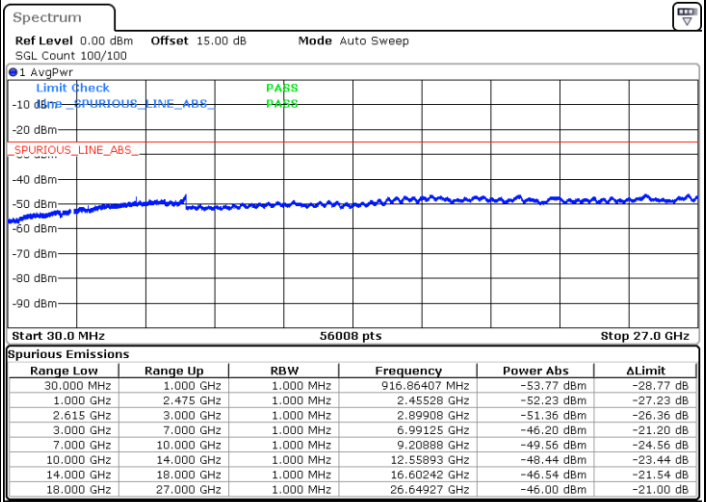

Date: 5.MAY.2020 09:51:18

Middle Channel / FullIRB

N/A

Date: 5.MAY.2020 10:21:19

LTE Band 7C / 15MHz+20MHz

QPSK

Highest Channel / 1RB0 and 1RB99

Highest Channel / 1RB74 and 1RB0

Date: 5.MAY.2020 10:33:54

Date: 5.MAY.2020 10:41:38

Highest Channel / FullIRB

N/A

Date: 5.MAY.2020 10:32:41

LTE Band 7C / 20MHz+10MHz

QPSK

Lowest Channel / 1RB0 and 1RB49

Lowest Channel / 1RB99 and 1RB0

Date: 5.MAY.2020 12:56:07

Date: 5.MAY.2020 13:02:54

Lowest Channel / FullRB

N/A

Date: 5.MAY.2020 12:54:41

LTE Band 7C / 20MHz+10MHz

QPSK

Middle Channel / 1RB0 and 1RB49

Middle Channel / 1RB99 and 1RB0

Date: 5.MAY.2020 13:11:24

Date: 5.MAY.2020 13:04:21

Middle Channel / FullIRB

N/A

Date: 5.MAY.2020 13:13:04

LTE Band 7C / 20MHz+10MHz