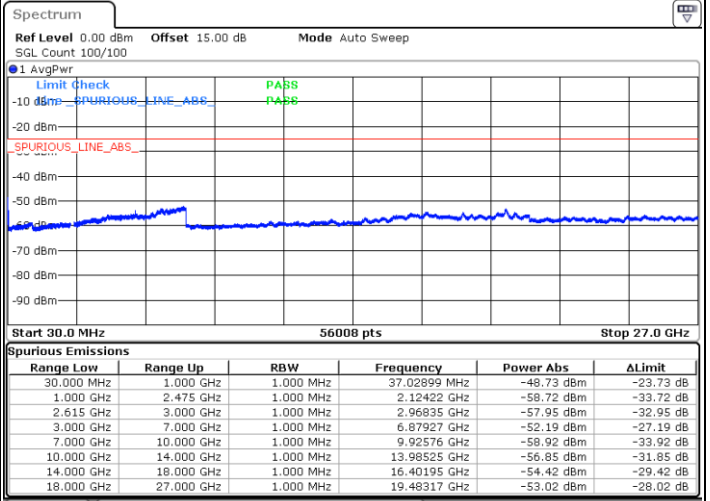

LTE Band 7C / 10MHz+20MHz

16QAM

Highest Channel / 1RB0 and 1RB99

Highest Channel / 1RB49 and 1RB0

Date: 5.MAY.2020 14:29:43

Date: 5.MAY.2020 14:33:41

Highest Channel / FullIRB

N/A

Date: 5.MAY.2020 14:25:12

LTE Band 7C / 15MHz+10MHz

16QAM

Lowest Channel / 1RB0 and 1RB49

Lowest Channel / 1RB74 and 1RB0

Date: 5.MAY.2020 02:00:27

Date: 5.MAY.2020 02:08:22

Lowest Channel / FullIRB

N/A

Date: 5.MAY.2020 01:56:57

LTE Band 7C / 15MHz+10MHz

16QAM

Middle Channel / 1RB0 and 1RB49

Middle Channel / 1RB74 and 1RB0

Date: 5.MAY.2020 01:47:15

Date: 5.MAY.2020 01:44:07

Middle Channel / FullRB

N/A

Date: 5.MAY.2020 01:51:09

LTE Band 7C / 15MHz+10MHz

16QAM

Highest Channel / 1RB0 and 1RB49

Highest Channel / 1RB74 and 1RB0

Date: 5.MAY.2020 01:16:49