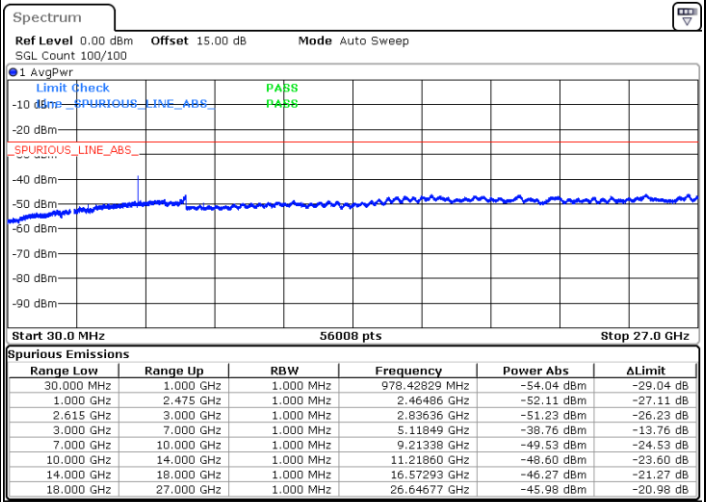

Date: 5.MAY.2020 13:51:56