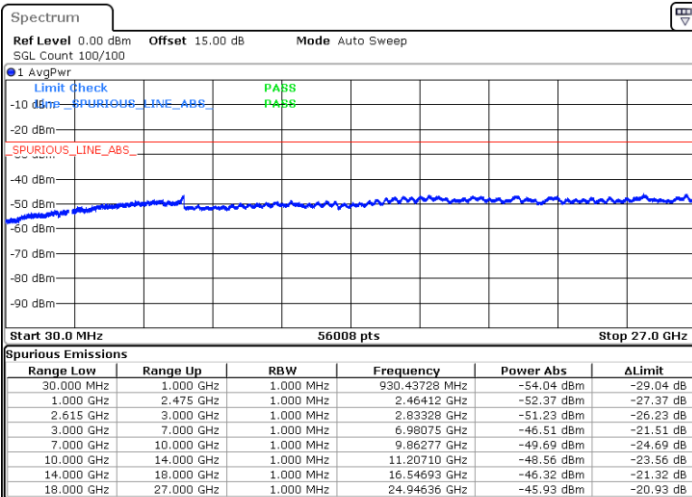

Lowest Channel / FullIRB

N/A

Date: 5.MAY.2020 09:41:40

LTE Band 7C / 15MHz+20MHz

QPSK

Middle Channel / 1RB0 and 1RB99

Middle Channel / 1RB74 and 1RB0

Date: 5.MAY.2020 09:58:45

Date: 5.MAY.2020 09:51:18

Middle Channel / FullIRB

N/A

Date: 5.MAY.2020 10:21:19

LTE Band 7C / 15MHz+20MHz

QPSK

Highest Channel / 1RB0 and 1RB99

Highest Channel / 1RB74 and 1RB0

Date: 5.MAY.2020 10:33:54

Date: 5.MAY.2020 10:41:38

Highest Channel / FullIRB

N/A

Date: 5.MAY.2020 10:32:41

LTE Band 7C / 20MHz+10MHz

QPSK

Lowest Channel / 1RB0 and 1RB49

Lowest Channel / 1RB99 and 1RB0

Date: 5.MAY.2020 12:56:07

Date: 5.MAY.2020 13:02:54

Lowest Channel / FullRB

N/A

Date: 5.MAY.2020 12:54:41

LTE Band 7C / 20MHz+10MHz

QPSK