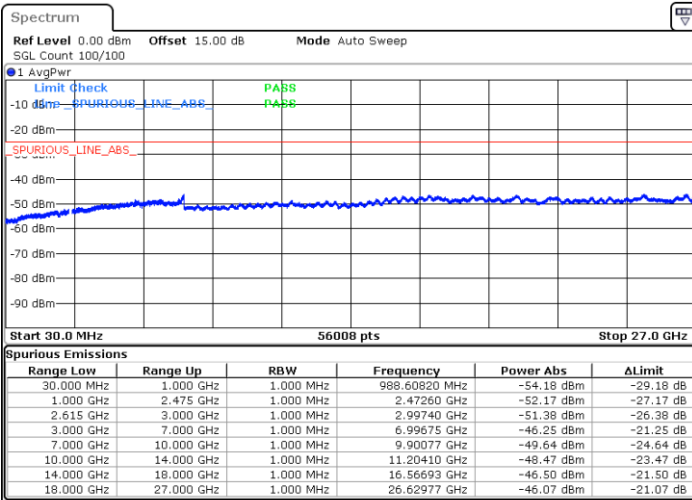

LTE Band 7C / 15MHz+20MHz

16QAM

Middle Channel / 1RB0 and 1RB99

Middle Channel / 1RB74 and 1RB0

Date: 5.MAY.2020 09:57:35

Date: 5.MAY.2020 09:52:55

Middle Channel / FullIRB

N/A

Date: 5.MAY.2020 10:22:51

LTE Band 7C / 15MHz+20MHz

16QAM

Highest Channel / 1RB0 and 1RB99

Highest Channel / 1RB74 and 1RB0

Date: 5.MAY.2020 10:35:42

Date: 5.MAY.2020 10:40:20

Highest Channel / FullIRB

N/A

Date: 5.MAY.2020 10:30:58

LTE Band 7C / 20MHz+10MHz

16QAM

Lowest Channel / 1RB0 and 1RB49

Lowest Channel / 1RB99 and 1RB0

Date: 5.MAY.2020 12:57:21

Date: 5.MAY.2020 13:01:34