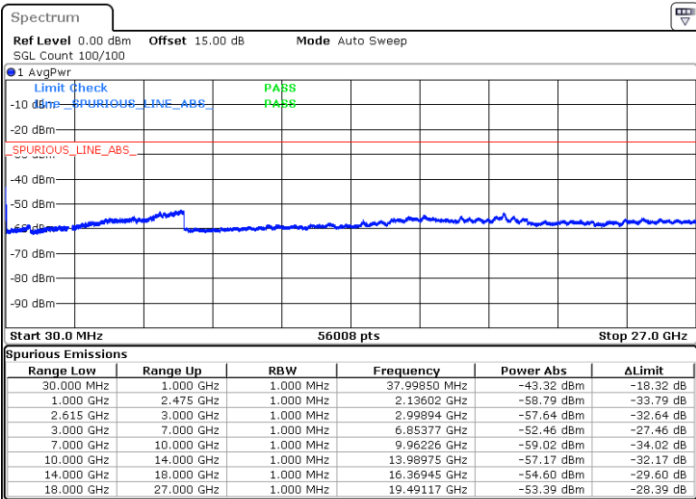

Highest Channel / FullIRB

N/A

Date: 5.MAY.2020 09:21:49

LTE Band 7C / 20MHz+20MHz

QPSK

Lowest Channel / 1RB0 and 1RB99

Lowest Channel / 1RB99 and 1RB0

Date: 5.MAY.2020 02:21:36

Date: 5.MAY.2020 02:22:37

Lowest Channel / FullRB

N/A

Date: 5.MAY.2020 02:15:04

LTE Band 7C / 20MHz+20MHz

QPSK

Middle Channel / 1RB0 and 1RB99

Middle Channel / 1RB99 and 1RB0

Date: 5.MAY.2020 02:29:18

Date: 5.MAY.2020 02:28:13

Middle Channel / FullIRB

N/A

Date: 5.MAY.2020 02:56:53

LTE Band 7C / 20MHz+20MHz

QPSK

Highest Channel / 1RB0 and 1RB99

Highest Channel / 1RB99 and 1RB0

Date: 5 MAY.2020 03:12:09

Date: 5 MAY.2020 03:09:50

Highest Channel / FullIRB

N/A

Date: 5 MAY.2020 02:59:21

LTE Band 7C / 10MHz+20MHz

16QAM