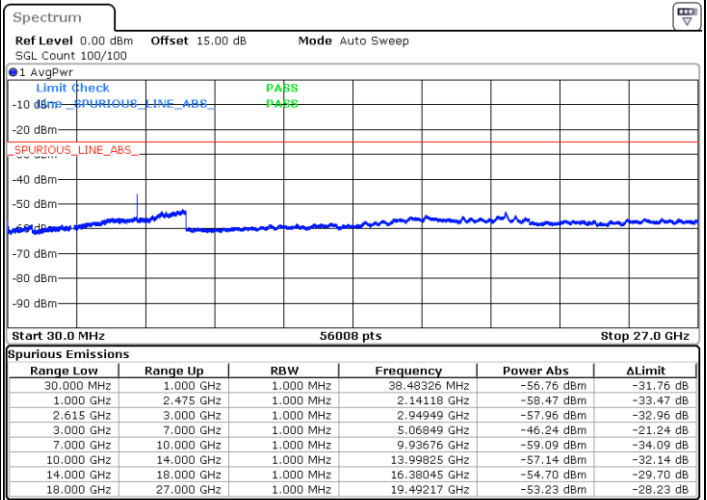

Highest Channel / FullIRB

N/A

Date: 5.MAY.2020 09:21:49

LTE Band 7C / 20MHz+20MHz

QPSK

Lowest Channel / 1RB0 and 1RB99

Lowest Channel / 1RB99 and 1RB0

Date: 5.MAY.2020 02:21:36

Date: 5.MAY.2020 02:22:37

Lowest Channel / FullRB

N/A

Date: 5.MAY.2020 02:15:04

LTE Band 7C / 20MHz+20MHz

QPSK

Middle Channel / 1RB0 and 1RB99

Middle Channel / 1RB99 and 1RB0

Date: 5.MAY.2020 02:29:18

Date: 5.MAY.2020 02:28:13

Middle Channel / FullIRB

N/A

Date: 5.MAY.2020 02:56:53

LTE Band 7C / 20MHz+20MHz

QPSK

Highest Channel / 1RB0 and 1RB99

Highest Channel / 1RB99 and 1RB0

Date: 5 MAY.2020 03:12:09

Date: 5 MAY.2020 03:09:50

Highest Channel / FullIRB

N/A

Date: 5 MAY.2020 02:59:21

LTE Band 7C / 10MHz+20MHz

16QAM