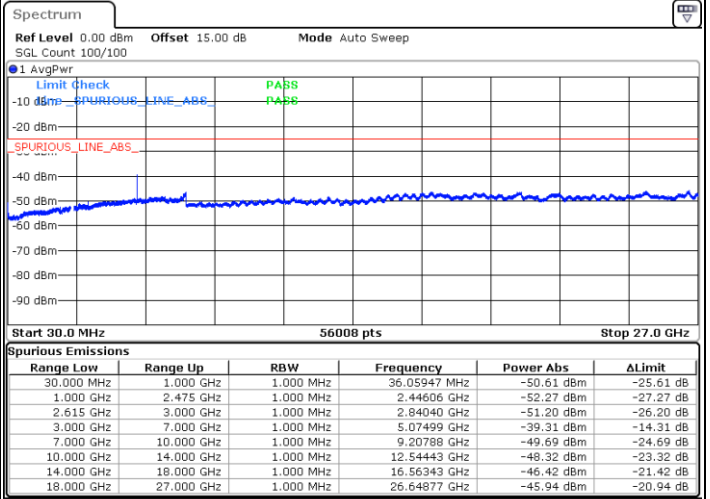

LTE Band 7C / 20MHz+15MHz

QPSK

Lowest Channel / 1RB0 and 1RB74

Lowest Channel / 1RB99 and 1RB0

Date: 5.MAY.2020 08:34:24

Date: 5.MAY.2020 08:35:50

Lowest Channel / FullIRB

N/A

Date: 5.MAY.2020 08:26:43

LTE Band 7C / 20MHz+15MHz

QPSK

MiddleChannel / 1RB0 and 1RB74

Middle Channel / 1RB99 and 1RB0

Date: 5.MAY.2020 08:45:49

Date: 5.MAY.2020 08:44:31

Middle Channel / FullIRB

N/A

Date: 5.MAY.2020 09:15:59

LTE Band 7C / 20MHz+15MHz

QPSK

Highest Channel / 1RB0 and 1RB74

Highest Channel / 1RB99 and 1RB0

Date: 5.MAY.2020 09:29:09

Date: 5.MAY.2020 09:30:30

Highest Channel / FullIRB

N/A

Date: 5.MAY.2020 09:21:49

LTE Band 7C / 20MHz+20MHz

QPSK

Lowest Channel / 1RB0 and 1RB99

Lowest Channel / 1RB99 and 1RB0

Date: 5.MAY.2020 02:21:36