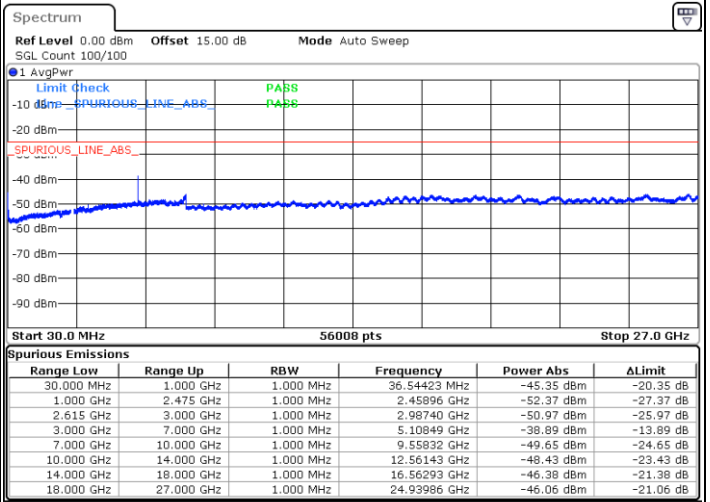

LTE Band 7C / 15MHz+15MHz

QPSK

Middle Channel / 1RB0 and 1RB74

Middle Channel / 1RB74 and 1RB0

Date: 5.MAY.2020 11:09:15

Date: 5.MAY.2020 11:04:03

Middle Channel / FullIRB

N/A

Date: 5.MAY.2020 11:44:33

LTE Band 7C / 15MHz+15MHz

QPSK

Highest Channel / 1RB0 and 1RB74

Highest Channel / 1RB74 and 1RB0

Date: 5.MAY.2020 12:45:15

Date: 5.MAY.2020 12:46:37

Highest Channel / FullIRB

N/A

Date: 5.MAY.2020 12:38:34

LTE Band 7C / 15MHz+20MHz

QPSK

Lowest Channel / 1RB0 and 1RB99

Lowest Channel / 1RB74 and 1RB80

Date: 5.MAY.2020 09:42:49

Date: 5.MAY.2020 09:49:27

Lowest Channel / FullIRB

N/A

Date: 5.MAY.2020 09:41:40

LTE Band 7C / 15MHz+20MHz

QPSK

Middle Channel / 1RB0 and 1RB99

Middle Channel / 1RB74 and 1RB0

Date: 5.MAY.2020 09:58:45