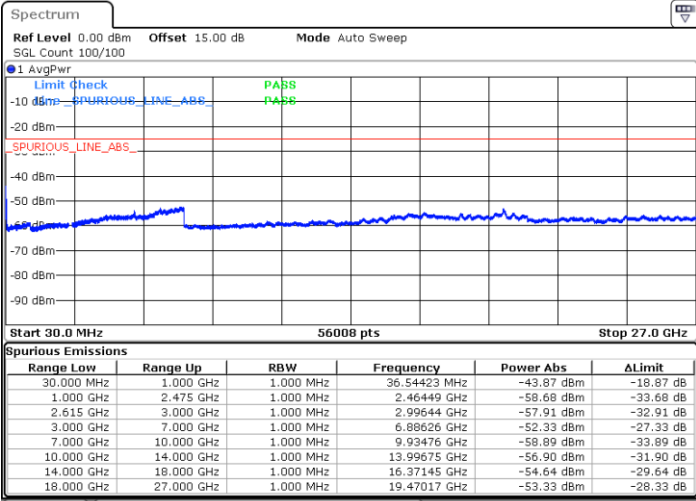

Date: 5.MAY.2020 14:25:12

LTE Band 7C / 15MHz+10MHz

16QAM

Lowest Channel / 1RB0 and 1RB49

Lowest Channel / 1RB74 and 1RB0

Date: 5.MAY.2020 02:00:27

Date: 5.MAY.2020 02:08:22

Lowest Channel / FullIRB

N/A

Date: 5.MAY.2020 01:56:57

LTE Band 7C / 15MHz+10MHz

16QAM

Middle Channel / 1RB0 and 1RB49

Middle Channel / 1RB74 and 1RB0

Date: 5.MAY.2020 01:47:15

Date: 5.MAY.2020 01:44:07

Middle Channel / FullRB

N/A

Date: 5.MAY.2020 01:51:09

LTE Band 7C / 15MHz+10MHz

16QAM

Highest Channel / 1RB0 and 1RB49

Highest Channel / 1RB74 and 1RB0

Date: 5.MAY.2020 01:16:49

Date: 5.MAY.2020 01:21:27

Highest Channel / FullIRB

N/A

Date: 5.MAY.2020 01:12:13

LTE Band 7C / 15MHz+15MHz

16QAM

Lowest Channel / 1RB0 and 1RB74

Lowest Channel / 1RB74 and 1RB0