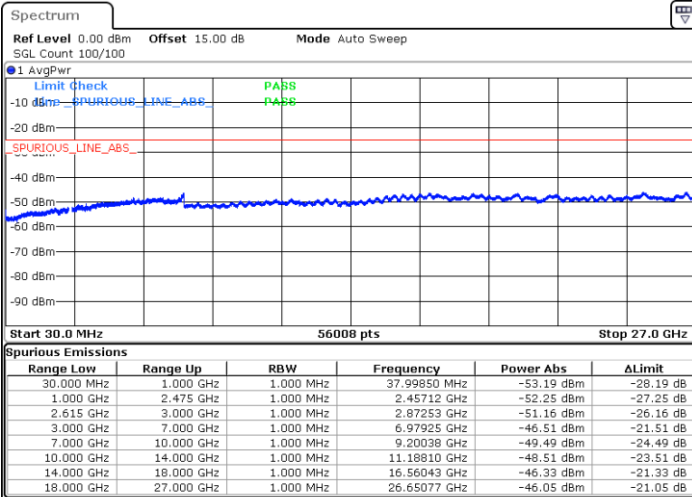

Date: 5.MAY.2020 11:44:33

LTE Band 7C / 15MHz+15MHz

QPSK

Highest Channel / 1RB0 and 1RB74

Highest Channel / 1RB74 and 1RB0

Date: 5.MAY.2020 12:45:15

Date: 5.MAY.2020 12:46:37

Highest Channel / FullIRB

N/A

Date: 5.MAY.2020 12:38:34

LTE Band 7C / 15MHz+20MHz

QPSK

Lowest Channel / 1RB0 and 1RB99

Lowest Channel / 1RB74 and 1RB80

Date: 5.MAY.2020 09:42:49

Date: 5.MAY.2020 09:49:27

Lowest Channel / FullIRB

N/A

Date: 5.MAY.2020 09:41:40

LTE Band 7C / 15MHz+20MHz

QPSK

Middle Channel / 1RB0 and 1RB99

Middle Channel / 1RB74 and 1RB0

Date: 5.MAY.2020 09:58:45

Date: 5.MAY.2020 09:51:18

Middle Channel / FullIRB

N/A

Date: 5.MAY.2020 10:21:19

LTE Band 7C / 15MHz+20MHz

QPSK

Highest Channel / 1RB0 and 1RB99

Highest Channel / 1RB74 and 1RB0