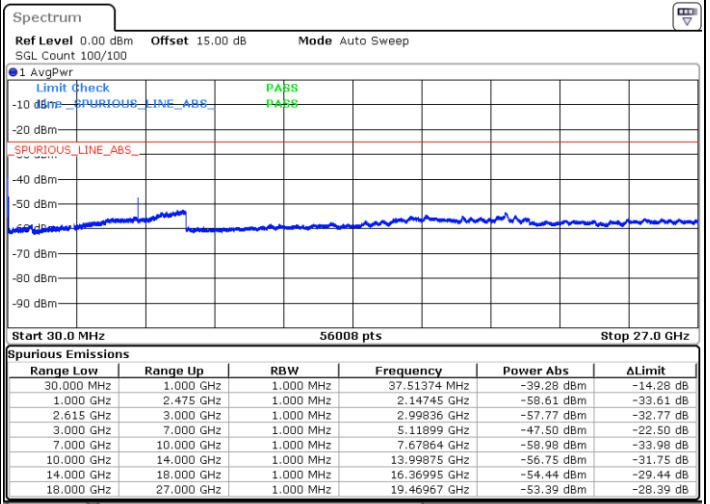

N/A

Date: 5.MAY.2020 01:56:57

LTE Band 7C / 15MHz+10MHz

16QAM

Middle Channel / 1RB0 and 1RB49

Middle Channel / 1RB74 and 1RB0

Date: 5.MAY.2020 01:47:15

Date: 5.MAY.2020 01:44:07

Middle Channel / FullRB

N/A

Date: 5.MAY.2020 01:51:09

LTE Band 7C / 15MHz+10MHz

16QAM

Highest Channel / 1RB0 and 1RB49

Highest Channel / 1RB74 and 1RB0

Date: 5.MAY.2020 01:16:49

Date: 5.MAY.2020 01:21:27

Highest Channel / FullIRB

N/A

Date: 5.MAY.2020 01:12:13

LTE Band 7C / 15MHz+15MHz

16QAM

Lowest Channel / 1RB0 and 1RB74

Lowest Channel / 1RB74 and 1RB0

Date: 5.MAY.2020 10:52:03

Date: 5.MAY.2020 10:57:11

Lowest Channel / FullIRB

N/A

Date: 5.MAY.2020 10:47:42

LTE Band 7C / 15MHz+15MHz

16QAM

Middle Channel / 1RB0 and 1RB74