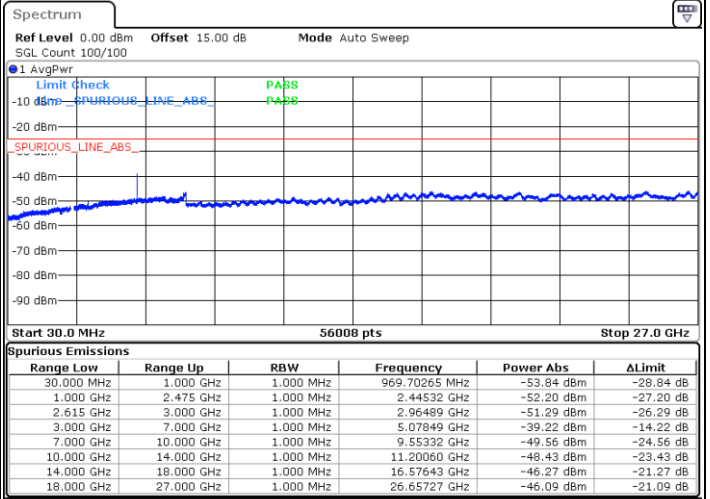

Date: 5.MAY.2020 10:33:54

Date: 5.MAY.2020 10:41:38

Highest Channel / FullIRB

N/A

Date: 5.MAY.2020 10:32:41

LTE Band 7C / 20MHz+10MHz

QPSK

Lowest Channel / 1RB0 and 1RB49

Lowest Channel / 1RB99 and 1RB0

Date: 5.MAY.2020 12:56:07

Date: 5.MAY.2020 13:02:54

Lowest Channel / FullRB

N/A

Date: 5.MAY.2020 12:54:41

LTE Band 7C / 20MHz+10MHz

QPSK

Middle Channel / 1RB0 and 1RB49

Middle Channel / 1RB99 and 1RB0

Date: 5.MAY.2020 13:11:24

Date: 5.MAY.2020 13:04:21

Middle Channel / FullIRB

N/A

Date: 5.MAY.2020 13:13:04

LTE Band 7C / 20MHz+10MHz

QPSK

Highest Channel / 1RB0 and 1RB49

Highest Channel / 1RB99 and 1RB0

Date: 5.MAY.2020 13:46:31

Date: 5.MAY.2020 13:53:08

Highest Channel / FullIRB

N/A

Date: 5.MAY.2020 13:22:45