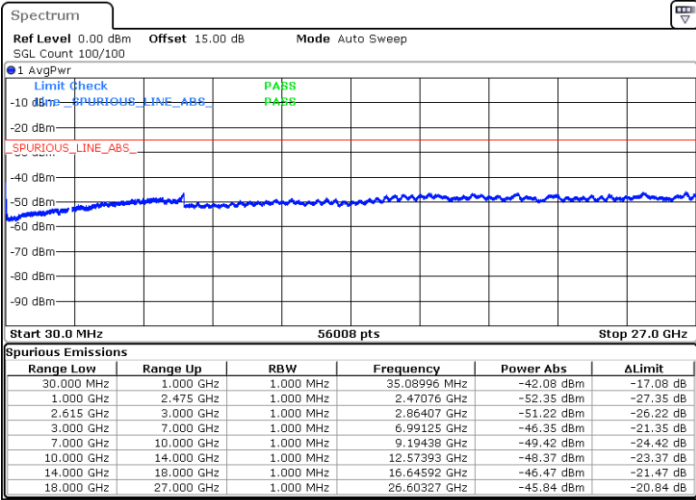

Lowest Channel / 1RB99 and 1RB0

Date: 5.MAY.2020 12:56:07

Date: 5.MAY.2020 13:02:54

Lowest Channel / FullRB

N/A

Date: 5.MAY.2020 12:54:41

LTE Band 7C / 20MHz+10MHz

QPSK

Middle Channel / 1RB0 and 1RB49

Middle Channel / 1RB99 and 1RB0

Date: 5.MAY.2020 13:11:24

Date: 5.MAY.2020 13:04:21

Middle Channel / FullIRB

N/A

Date: 5.MAY.2020 13:13:04

LTE Band 7C / 20MHz+10MHz

QPSK

Highest Channel / 1RB0 and 1RB49

Highest Channel / 1RB99 and 1RB0

Date: 5.MAY.2020 13:46:31

Date: 5.MAY.2020 13:53:08

Highest Channel / FullIRB

N/A

Date: 5.MAY.2020 13:22:45

LTE Band 7C / 20MHz+15MHz

QPSK

Lowest Channel / 1RB0 and 1RB74

Lowest Channel / 1RB99 and 1RB0

Date: 5.MAY.2020 08:34:24

Date: 5.MAY.2020 08:35:50

Lowest Channel / FullIRB

N/A