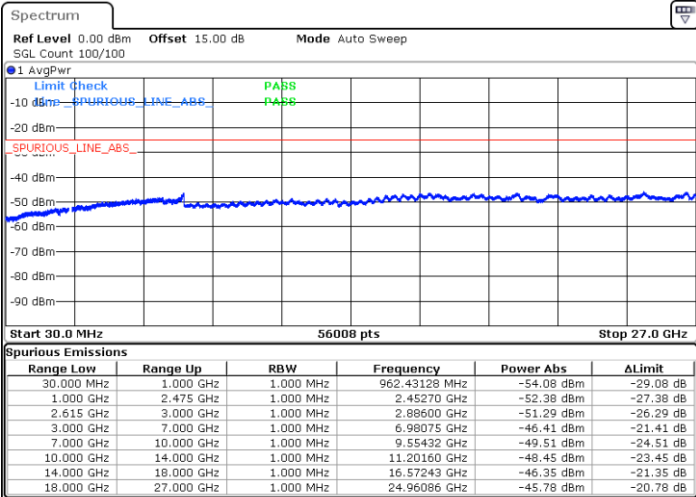

LTE Band 7C / 15MHz+15MHz

QPSK

Middle Channel / 1RB0 and 1RB74

Middle Channel / 1RB74 and 1RB0

Date: 5.MAY.2020 11:09:15

Date: 5.MAY.2020 11:04:03

Middle Channel / FullIRB

N/A

Date: 5.MAY.2020 11:44:33

LTE Band 7C / 15MHz+15MHz

QPSK

Highest Channel / 1RB0 and 1RB74

Highest Channel / 1RB74 and 1RB0

Date: 5.MAY.2020 12:45:15

Date: 5.MAY.2020 12:46:37

Highest Channel / FullIRB

N/A

Date: 5.MAY.2020 12:38:34

LTE Band 7C / 15MHz+20MHz

QPSK

Lowest Channel / 1RB0 and 1RB99

Lowest Channel / 1RB74 and 1RB80

Date: 5.MAY.2020 09:42:49

Date: 5.MAY.2020 09:49:27

Lowest Channel / FullIRB

N/A

Date: 5.MAY.2020 09:41:40

LTE Band 7C / 15MHz+20MHz

QPSK

Middle Channel / 1RB0 and 1RB99

Middle Channel / 1RB74 and 1RB0

Date: 5.MAY.2020 09:58:45