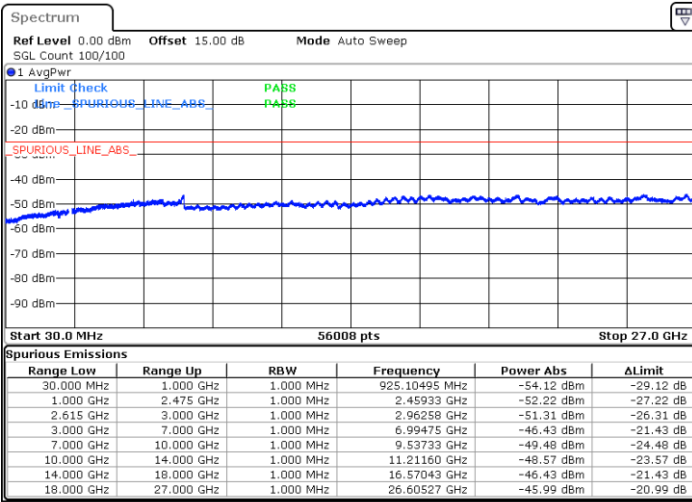

Date: 5.MAY.2020 09:51:18

Middle Channel / FullIRB

N/A

Date: 5.MAY.2020 10:21:19

LTE Band 7C / 15MHz+20MHz

QPSK

Highest Channel / 1RB0 and 1RB99

Highest Channel / 1RB74 and 1RB0

Date: 5.MAY.2020 10:33:54

Date: 5.MAY.2020 10:41:38

Highest Channel / FullIRB

N/A

Date: 5.MAY.2020 10:32:41

LTE Band 7C / 20MHz+10MHz

QPSK

Lowest Channel / 1RB0 and 1RB49

Lowest Channel / 1RB99 and 1RB0

Date: 5.MAY.2020 12:56:07

Date: 5.MAY.2020 13:02:54

Lowest Channel / FullRB

N/A

Date: 5.MAY.2020 12:54:41

LTE Band 7C / 20MHz+10MHz

QPSK

Middle Channel / 1RB0 and 1RB49

Middle Channel / 1RB99 and 1RB0

Date: 5.MAY.2020 13:11:24

Date: 5.MAY.2020 13:04:21

Middle Channel / FullIRB

N/A

Date: 5.MAY.2020 13:13:04

LTE Band 7C / 20MHz+10MHz