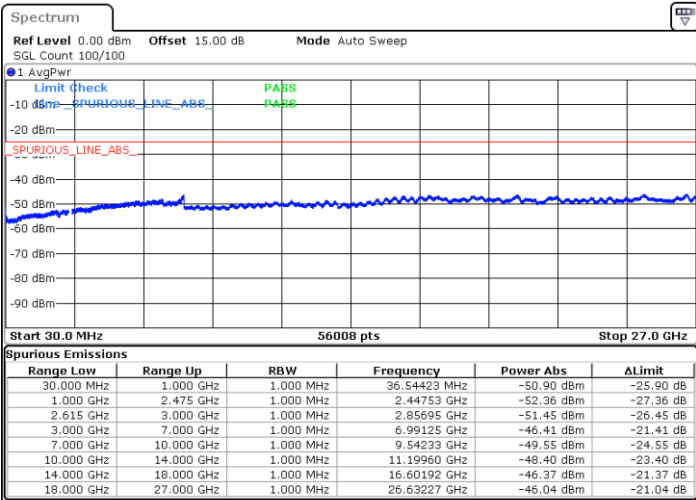

Lowest Channel / 1RB0 and 1RB99

Lowest Channel / 1RB49 and 1RB0

Date: 5.MAY.2020 14:03:09

Date: 5.MAY.2020 14:07:00

Lowest Channel / FullIRB

N/A

Date: 5.MAY.2020 13:58:23

LTE Band 7C / 10MHz+20MHz

16QAM

MiddleChannel / 1RB0 and 1RB99

Middle Channel / 1RB49 and 1RB0

Date: 5.MAY.2020 14:14:34

Date: 5.MAY.2020 14:10:33

Middle Channel / FullIRB

N/A

Date: 5.MAY.2020 14:18:46

LTE Band 7C / 10MHz+20MHz

16QAM

Highest Channel / 1RB0 and 1RB99

Highest Channel / 1RB49 and 1RB0

Date: 5.MAY.2020 14:29:43

Date: 5.MAY.2020 14:33:41

Highest Channel / FullIRB

N/A

Date: 5.MAY.2020 14:25:12

LTE Band 7C / 15MHz+10MHz

16QAM

Lowest Channel / 1RB0 and 1RB49

Lowest Channel / 1RB74 and 1RB0

Date: 5.MAY.2020 02:00:27

Date: 5.MAY.2020 02:08:22

Lowest Channel / FullIRB