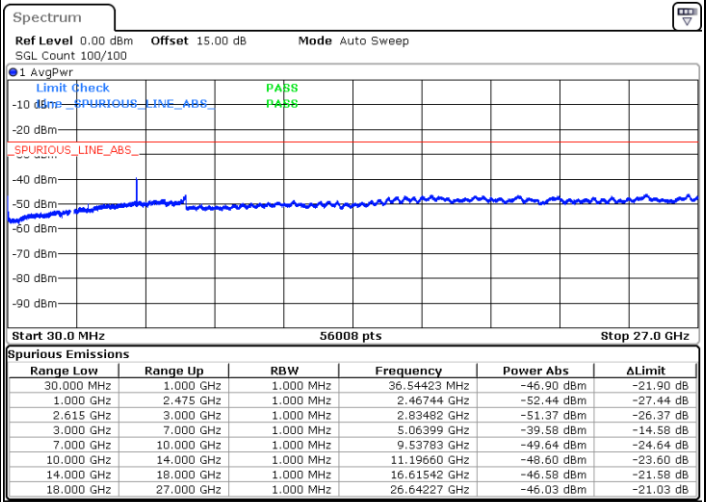

N/A

Date: 5.MAY.2020 12:38:34

LTE Band 7C / 15MHz+20MHz

QPSK

Lowest Channel / 1RB0 and 1RB99

Lowest Channel / 1RB74 and 1RB80

Date: 5.MAY.2020 09:42:49

Date: 5.MAY.2020 09:49:27

Lowest Channel / FullIRB

N/A

Date: 5.MAY.2020 09:41:40

LTE Band 7C / 15MHz+20MHz

QPSK

Middle Channel / 1RB0 and 1RB99

Middle Channel / 1RB74 and 1RB0

Date: 5.MAY.2020 09:58:45

Date: 5.MAY.2020 09:51:18

Middle Channel / FullIRB

N/A

Date: 5.MAY.2020 10:21:19

LTE Band 7C / 15MHz+20MHz

QPSK

Highest Channel / 1RB0 and 1RB99

Highest Channel / 1RB74 and 1RB0

Date: 5.MAY.2020 10:33:54

Date: 5.MAY.2020 10:41:38

Highest Channel / FullIRB

N/A

Date: 5.MAY.2020 10:32:41

LTE Band 7C / 20MHz+10MHz

QPSK

Lowest Channel / 1RB0 and 1RB49