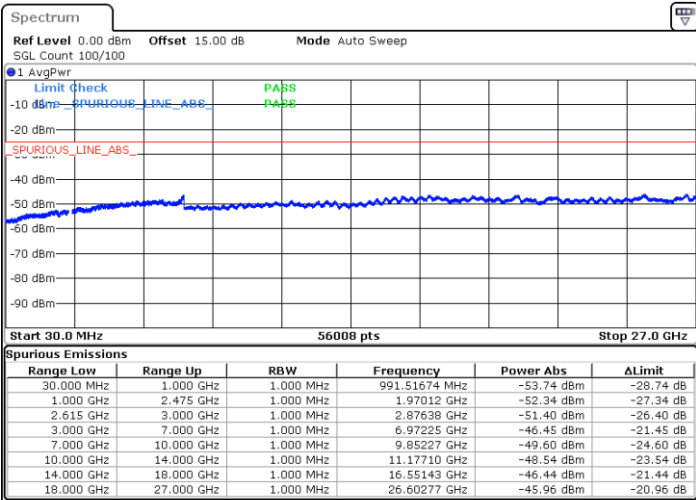

Lowest Channel / 1RB99 and 1RB0

Date: 5.MAY.2020 12:56:07

Date: 5.MAY.2020 13:02:54

Lowest Channel / FullRB

N/A

Date: 5.MAY.2020 12:54:41

LTE Band 7C / 20MHz+10MHz

QPSK

Middle Channel / 1RB0 and 1RB49

Middle Channel / 1RB99 and 1RB0

Date: 5.MAY.2020 13:11:24

Date: 5.MAY.2020 13:04:21

Middle Channel / FullIRB

N/A

Date: 5.MAY.2020 13:13:04

LTE Band 7C / 20MHz+10MHz

QPSK

Highest Channel / 1RB0 and 1RB49

Highest Channel / 1RB99 and 1RB0

Date: 5.MAY.2020 13:46:31

Date: 5.MAY.2020 13:53:08

Highest Channel / FullIRB

N/A

Date: 5.MAY.2020 13:22:45

LTE Band 7C / 20MHz+15MHz

QPSK

Lowest Channel / 1RB0 and 1RB74

Lowest Channel / 1RB99 and 1RB0

Date: 5.MAY.2020 08:34:24

Date: 5.MAY.2020 08:35:50

Lowest Channel / FullIRB

N/A