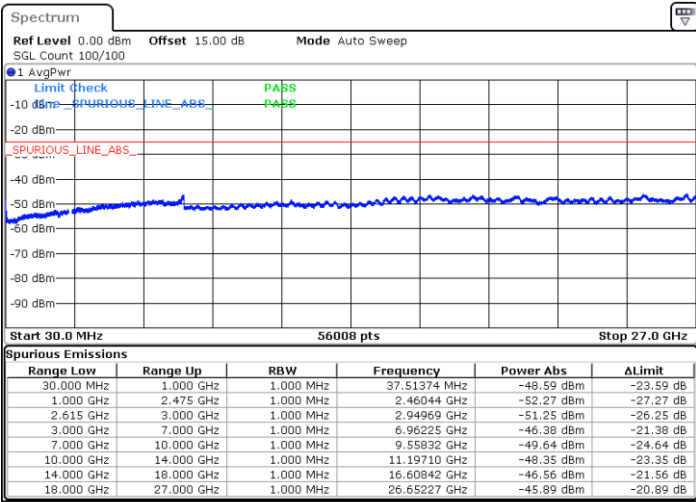

N/A

Date: 5.MAY.2020 12:38:34

LTE Band 7C / 15MHz+20MHz

QPSK

Lowest Channel / 1RB0 and 1RB99

Lowest Channel / 1RB74 and 1RB80

Date: 5.MAY.2020 09:42:49

Date: 5.MAY.2020 09:49:27

Lowest Channel / FullIRB

N/A

Date: 5.MAY.2020 09:41:40

LTE Band 7C / 15MHz+20MHz

QPSK

Middle Channel / 1RB0 and 1RB99

Middle Channel / 1RB74 and 1RB0

Date: 5.MAY.2020 09:58:45

Date: 5.MAY.2020 09:51:18

Middle Channel / FullIRB

N/A

Date: 5.MAY.2020 10:21:19

LTE Band 7C / 15MHz+20MHz

QPSK

Highest Channel / 1RB0 and 1RB99

Highest Channel / 1RB74 and 1RB0

Date: 5.MAY.2020 10:33:54

Date: 5.MAY.2020 10:41:38

Highest Channel / FullIRB

N/A

Date: 5.MAY.2020 10:32:41

LTE Band 7C / 20MHz+10MHz

QPSK

Lowest Channel / 1RB0 and 1RB49