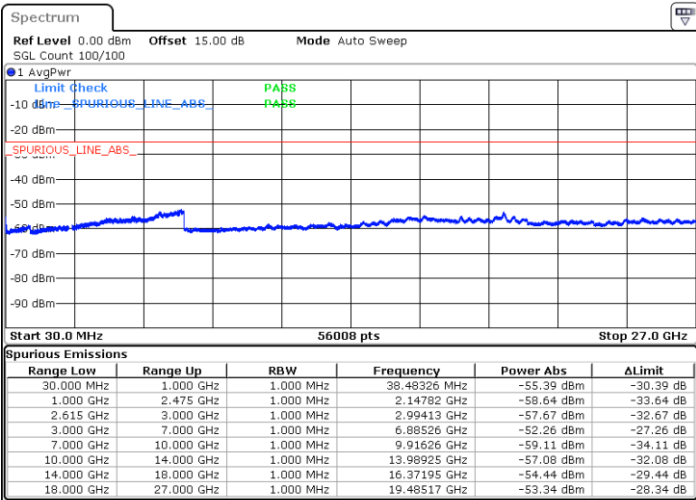

Highest Channel / FullIRB

N/A

Date: 5.MAY.2020 09:21:49

LTE Band 7C / 20MHz+20MHz

QPSK

Lowest Channel / 1RB0 and 1RB99

Lowest Channel / 1RB99 and 1RB0

Date: 5.MAY.2020 02:21:36

Date: 5.MAY.2020 02:22:37

Lowest Channel / FullRB

N/A

Date: 5.MAY.2020 02:15:04

LTE Band 7C / 20MHz+20MHz

QPSK

Middle Channel / 1RB0 and 1RB99

Middle Channel / 1RB99 and 1RB0

Date: 5.MAY.2020 02:29:18

Date: 5.MAY.2020 02:28:13

Middle Channel / FullIRB

N/A

Date: 5.MAY.2020 02:56:53

LTE Band 7C / 20MHz+20MHz

QPSK

Highest Channel / 1RB0 and 1RB99

Highest Channel / 1RB99 and 1RB0

Date: 5 MAY.2020 03:12:09

Date: 5 MAY.2020 03:09:50

Highest Channel / FullIRB

N/A

Date: 5 MAY.2020 02:59:21

LTE Band 7C / 10MHz+20MHz

16QAM