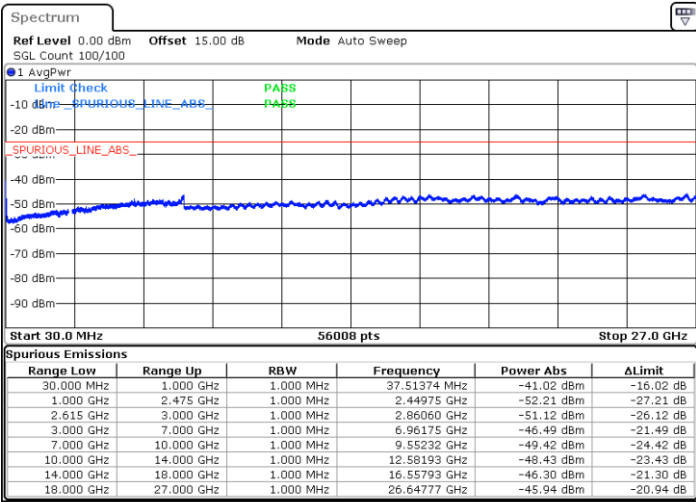

LTE Band 7C / 10MHz+20MHz

16QAM

MiddleChannel / 1RB0 and 1RB99

Middle Channel / 1RB49 and 1RB0

Date: 5.MAY.2020 14:14:34

Date: 5.MAY.2020 14:10:33