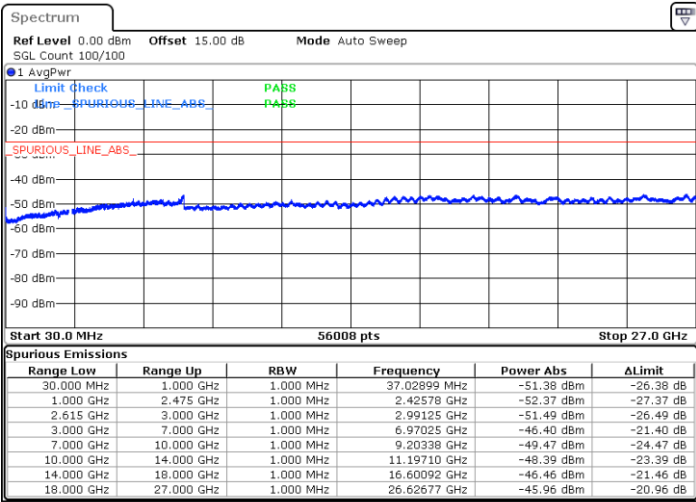

Middle Channel / 1RB74 and 1RB0

Date: 5.MAY.2020 11:10:43

Date: 5.MAY.2020 11:02:42

Middle Channel / FullIRB

N/A

Date: 5.MAY.2020 11:42:54

LTE Band 7C / 15MHz+15MHz

16QAM

Highest Channel / 1RB0 and 1RB74

Highest Channel / 1RB74 and 1RB0

Date: 5.MAY.2020 12:43:54

Date: 5.MAY.2020 12:47:52

Highest Channel / FullIRB

N/A

Date: 5.MAY.2020 12:40:02

LTE Band 7C / 15MHz+20MHz

16QAM

Lowest Channel / 1RB0 and 1RB99

Lowest Channel / 1RB74 and 1RB80

Date: 5.MAY.2020 09:44:00

Date: 5.MAY.2020 09:48:19

Lowest Channel / FullIRB

N/A

Date: 5.MAY.2020 09:40:01