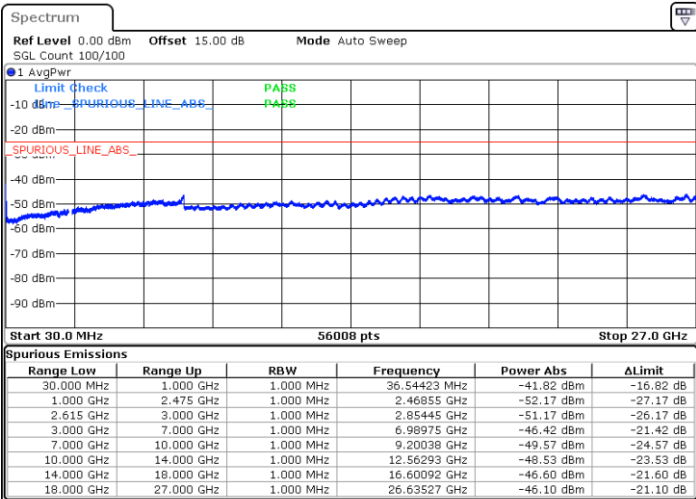

N/A

Date: 5.MAY.2020 12:38:34

LTE Band 7C / 15MHz+20MHz

QPSK

Lowest Channel / 1RB0 and 1RB99

Lowest Channel / 1RB74 and 1RB80

Date: 5.MAY.2020 09:42:49

Date: 5.MAY.2020 09:49:27

Lowest Channel / FullIRB

N/A

Date: 5.MAY.2020 09:41:40

LTE Band 7C / 15MHz+20MHz

QPSK

Middle Channel / 1RB0 and 1RB99

Middle Channel / 1RB74 and 1RB0

Date: 5.MAY.2020 09:58:45

Date: 5.MAY.2020 09:51:18

Middle Channel / FullIRB

N/A

Date: 5.MAY.2020 10:21:19

LTE Band 7C / 15MHz+20MHz

QPSK

Highest Channel / 1RB0 and 1RB99

Highest Channel / 1RB74 and 1RB0

Date: 5.MAY.2020 10:33:54

Date: 5.MAY.2020 10:41:38

Highest Channel / FullIRB

N/A

Date: 5.MAY.2020 10:32:41

LTE Band 7C / 20MHz+10MHz

QPSK

Lowest Channel / 1RB0 and 1RB49