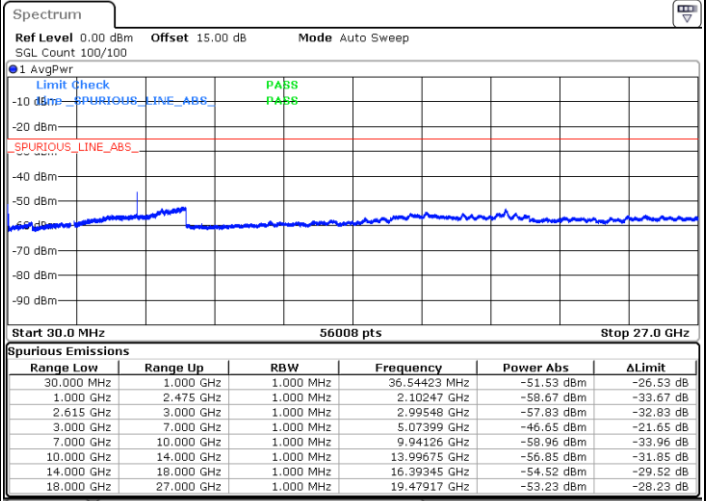

Date: 5.MAY.2020 14:25:12

LTE Band 7C / 15MHz+10MHz

16QAM

Lowest Channel / 1RB0 and 1RB49

Lowest Channel / 1RB74 and 1RB0

Date: 5.MAY.2020 02:00:27

Date: 5.MAY.2020 02:08:22

Lowest Channel / FullIRB

N/A

Date: 5.MAY.2020 01:56:57

LTE Band 7C / 15MHz+10MHz

16QAM

Middle Channel / 1RB0 and 1RB49

Middle Channel / 1RB74 and 1RB0

Date: 5.MAY.2020 01:47:15

Date: 5.MAY.2020 01:44:07

Middle Channel / FullRB

N/A

Date: 5.MAY.2020 01:51:09

LTE Band 7C / 15MHz+10MHz

16QAM

Highest Channel / 1RB0 and 1RB49

Highest Channel / 1RB74 and 1RB0

Date: 5.MAY.2020 01:16:49

Date: 5.MAY.2020 01:21:27

Highest Channel / FullIRB

N/A

Date: 5.MAY.2020 01:12:13

LTE Band 7C / 15MHz+15MHz

16QAM

Lowest Channel / 1RB0 and 1RB74

Lowest Channel / 1RB74 and 1RB0