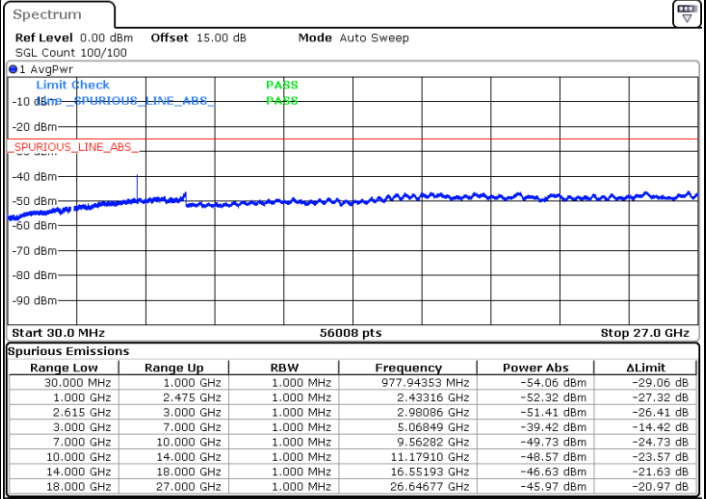

LTE Band 7C / 15MHz+15MHz

QPSK

Middle Channel / 1RB0 and 1RB74

Middle Channel / 1RB74 and 1RB0

Date: 5.MAY.2020 11:09:15

Date: 5.MAY.2020 11:04:03

Middle Channel / FullIRB

N/A

Date: 5.MAY.2020 11:44:33

LTE Band 7C / 15MHz+15MHz

QPSK

Highest Channel / 1RB0 and 1RB74

Highest Channel / 1RB74 and 1RB0

Date: 5.MAY.2020 12:45:15

Date: 5.MAY.2020 12:46:37

Highest Channel / FullIRB

N/A

Date: 5.MAY.2020 12:38:34

LTE Band 7C / 15MHz+20MHz

QPSK

Lowest Channel / 1RB0 and 1RB99

Lowest Channel / 1RB74 and 1RB80

Date: 5.MAY.2020 09:42:49

Date: 5.MAY.2020 09:49:27