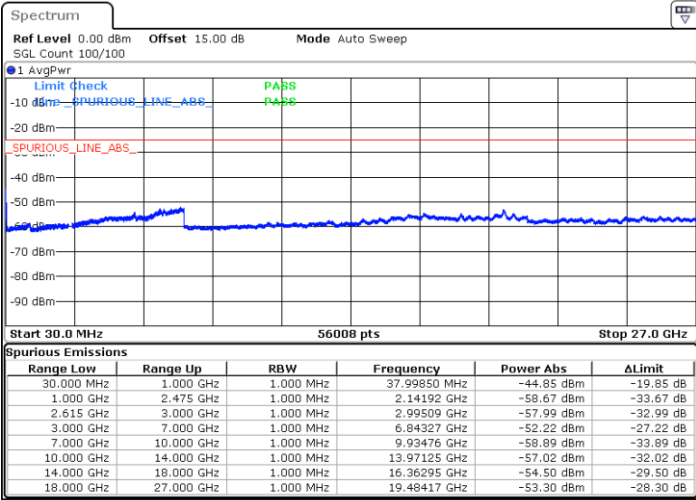

Date: 5.MAY.2020 14:25:12

LTE Band 7C / 15MHz+10MHz

16QAM

Lowest Channel / 1RB0 and 1RB49

Lowest Channel / 1RB74 and 1RB0

Date: 5.MAY.2020 02:00:27

Date: 5.MAY.2020 02:08:22

Lowest Channel / FullIRB

N/A

Date: 5.MAY.2020 01:56:57

LTE Band 7C / 15MHz+10MHz

16QAM

Middle Channel / 1RB0 and 1RB49

Middle Channel / 1RB74 and 1RB0

Date: 5.MAY.2020 01:47:15

Date: 5.MAY.2020 01:44:07

Middle Channel / FullRB

N/A

Date: 5.MAY.2020 01:51:09

LTE Band 7C / 15MHz+10MHz

16QAM

Highest Channel / 1RB0 and 1RB49

Highest Channel / 1RB74 and 1RB0

Date: 5.MAY.2020 01:16:49

Date: 5.MAY.2020 01:21:27

Highest Channel / FullIRB

N/A

Date: 5.MAY.2020 01:12:13

LTE Band 7C / 15MHz+15MHz

16QAM

Lowest Channel / 1RB0 and 1RB74

Lowest Channel / 1RB74 and 1RB0