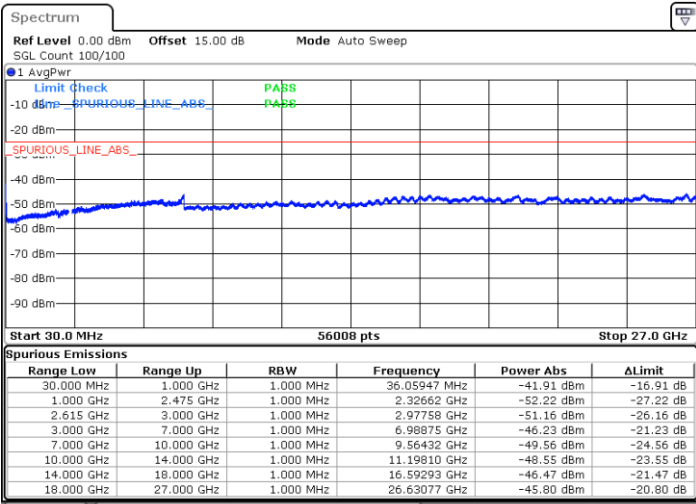

N/A

Date: 5.MAY.2020 10:30:58

LTE Band 7C / 20MHz+10MHz

16QAM

Lowest Channel / 1RB0 and 1RB49

Lowest Channel / 1RB99 and 1RB0

Date: 5.MAY.2020 12:57:21

Date: 5.MAY.2020 13:01:34

Lowest Channel / FullIRB

N/A

Date: 5.MAY.2020 12:53:06

LTE Band 7C / 20MHz+10MHz

16QAM

Middle Channel / 1RB0 and 1RB49

Middle Channel / 1RB99 and 1RB0

Date: 5.MAY.2020 13:10:16

Date: 5.MAY.2020 13:05:56

Middle Channel / FullIRB

N/A

Date: 5.MAY.2020 13:14:42

LTE Band 7C / 20MHz+10MHz

16QAM

Highest Channel / 1RB0 and 1RB49

Highest Channel / 1RB99 and 1RB0