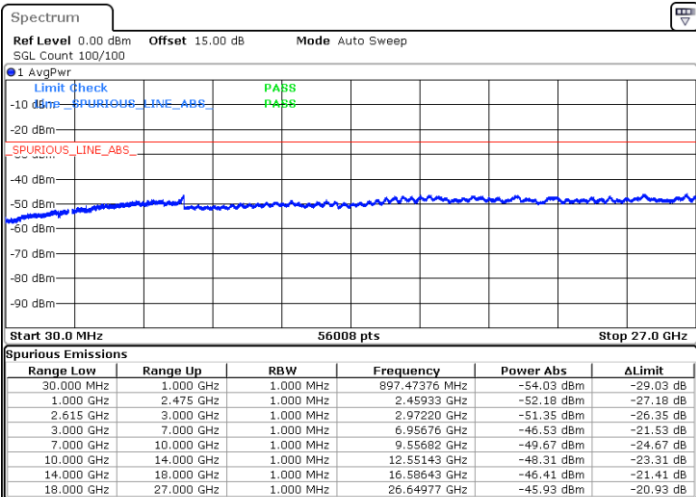

Middle Channel / 1RB0 and 1RB49

Middle Channel / 1RB99 and 1RB0

Date: 5.MAY.2020 13:11:24

Date: 5.MAY.2020 13:04:21

Middle Channel / FullIRB

N/A

Date: 5.MAY.2020 13:13:04

LTE Band 7C / 20MHz+10MHz

QPSK

Highest Channel / 1RB0 and 1RB49

Highest Channel / 1RB99 and 1RB0

Date: 5.MAY.2020 13:46:31

Date: 5.MAY.2020 13:53:08

Highest Channel / FullIRB

N/A

Date: 5.MAY.2020 13:22:45

LTE Band 7C / 20MHz+15MHz

QPSK

Lowest Channel / 1RB0 and 1RB74

Lowest Channel / 1RB99 and 1RB0

Date: 5.MAY.2020 08:34:24

Date: 5.MAY.2020 08:35:50

Lowest Channel / FullIRB

N/A