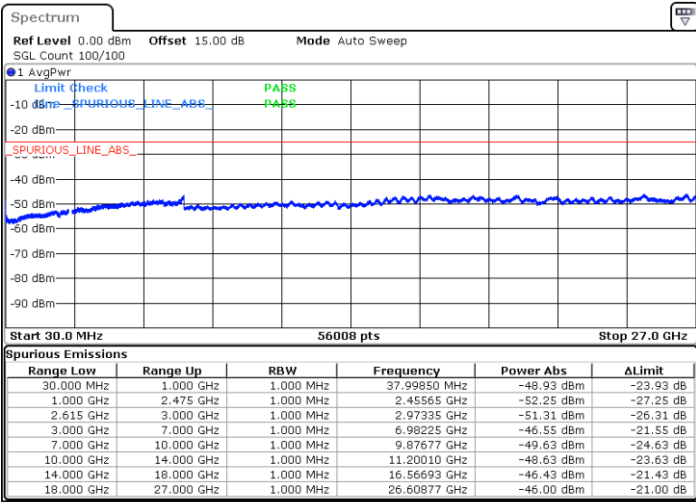

Date: 5.MAY.2020 08:26:43

LTE Band 7C / 20MHz+15MHz

QPSK

MiddleChannel / 1RB0 and 1RB74

Middle Channel / 1RB99 and 1RB0

Date: 5.MAY.2020 08:45:49

Date: 5.MAY.2020 08:44:31

Middle Channel / FullIRB

N/A

Date: 5.MAY.2020 09:15:59

LTE Band 7C / 20MHz+15MHz

QPSK

Highest Channel / 1RB0 and 1RB74

Highest Channel / 1RB99 and 1RB0

Date: 5.MAY.2020 09:29:09

Date: 5.MAY.2020 09:30:30

Highest Channel / FullIRB

N/A

Date: 5.MAY.2020 09:21:49

LTE Band 7C / 20MHz+20MHz

QPSK

Lowest Channel / 1RB0 and 1RB99

Lowest Channel / 1RB99 and 1RB0

Date: 5.MAY.2020 02:21:36

Date: 5.MAY.2020 02:22:37

Lowest Channel / FullRB

N/A

Date: 5.MAY.2020 02:15:04

LTE Band 7C / 20MHz+20MHz

QPSK

Middle Channel / 1RB0 and 1RB99

Middle Channel / 1RB99 and 1RB0