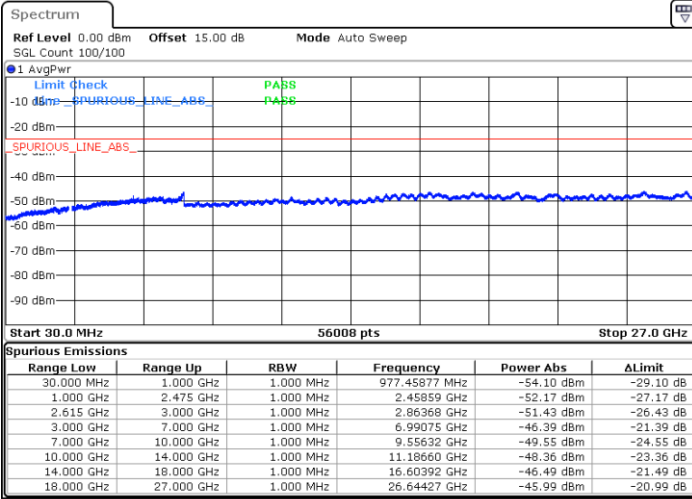

Date: 5.MAY.2020 02:29:18

Date: 5.MAY.2020 02:28:13

Middle Channel / FullIRB

N/A

Date: 5.MAY.2020 02:56:53

LTE Band 7C / 20MHz+20MHz

QPSK

Highest Channel / 1RB0 and 1RB99

Highest Channel / 1RB99 and 1RB0

Date: 5 MAY.2020 03:12:09

Date: 5 MAY.2020 03:09:50

Highest Channel / FullIRB

N/A

Date: 5 MAY.2020 02:59:21

LTE Band 7C / 10MHz+20MHz

16QAM

Lowest Channel / 1RB0 and 1RB99

Lowest Channel / 1RB49 and 1RB0

Date: 5.MAY.2020 14:03:09

Date: 5.MAY.2020 14:07:00

Lowest Channel / FullIRB

N/A

Date: 5.MAY.2020 13:58:23

LTE Band 7C / 10MHz+20MHz