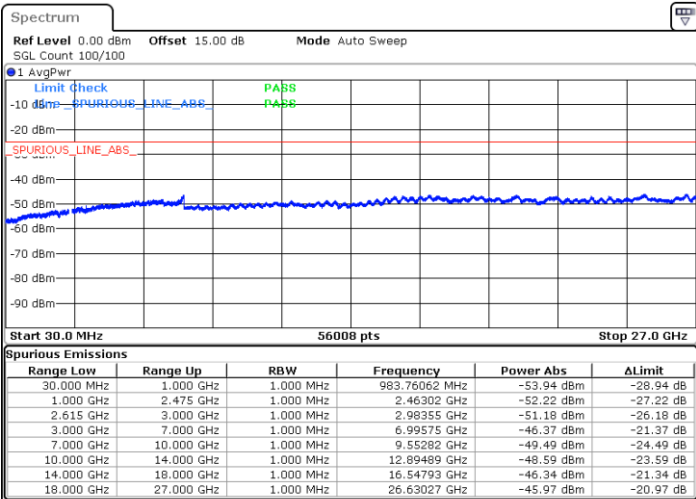

Highest Channel / FullIRB

N/A

Date: 5.MAY.2020 13:21:14