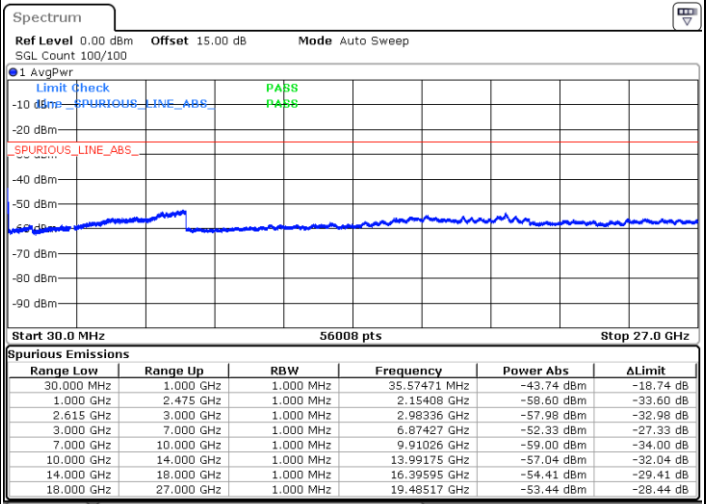

Date: 5.MAY.2020 02:22:37

Lowest Channel / FullRB

N/A

Date: 5.MAY.2020 02:15:04

LTE Band 7C / 20MHz+20MHz

QPSK

Middle Channel / 1RB0 and 1RB99

Middle Channel / 1RB99 and 1RB0

Date: 5.MAY.2020 02:29:18

Date: 5.MAY.2020 02:28:13

Middle Channel / FullIRB

N/A

Date: 5.MAY.2020 02:56:53

LTE Band 7C / 20MHz+20MHz

QPSK

Highest Channel / 1RB0 and 1RB99

Highest Channel / 1RB99 and 1RB0

Date: 5 MAY.2020 03:12:09

Date: 5 MAY.2020 03:09:50

Highest Channel / FullIRB

N/A

Date: 5 MAY.2020 02:59:21

LTE Band 7C / 10MHz+20MHz

16QAM

Lowest Channel / 1RB0 and 1RB99

Lowest Channel / 1RB49 and 1RB0

Date: 5.MAY.2020 14:03:09

Date: 5.MAY.2020 14:07:00

Lowest Channel / FullIRB

N/A

Date: 5.MAY.2020 13:58:23

LTE Band 7C / 10MHz+20MHz