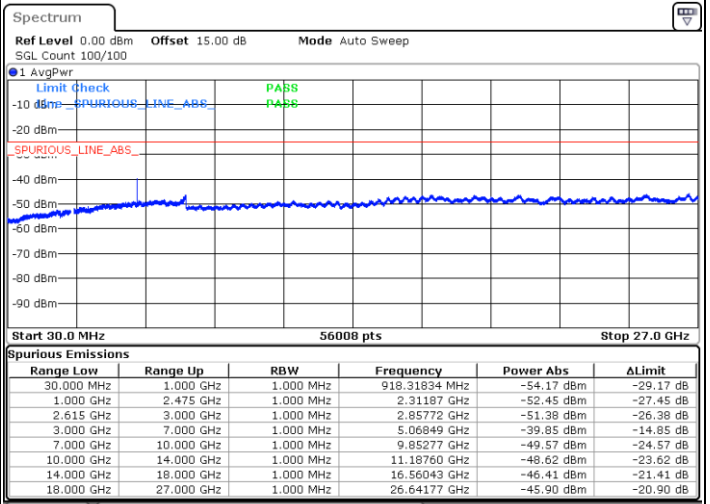

Date: 5.MAY.2020 01:21:27

Highest Channel / FullIRB

N/A

Date: 5.MAY.2020 01:12:13

LTE Band 7C / 15MHz+15MHz

16QAM

Lowest Channel / 1RB0 and 1RB74

Lowest Channel / 1RB74 and 1RB0

Date: 5.MAY.2020 10:52:03

Date: 5.MAY.2020 10:57:11

Lowest Channel / FullIRB

N/A

Date: 5.MAY.2020 10:47:42

LTE Band 7C / 15MHz+15MHz

16QAM

Middle Channel / 1RB0 and 1RB74

Middle Channel / 1RB74 and 1RB0

Date: 5.MAY.2020 11:10:43

Date: 5.MAY.2020 11:02:42

Middle Channel / FullIRB

N/A

Date: 5.MAY.2020 11:42:54

LTE Band 7C / 15MHz+15MHz

16QAM

Highest Channel / 1RB0 and 1RB74

Highest Channel / 1RB74 and 1RB0

Date: 5.MAY.2020 12:43:54

Date: 5.MAY.2020 12:47:52

Highest Channel / FullIRB

N/A

Date: 5.MAY.2020 12:40:02

LTE Band 7C / 15MHz+20MHz