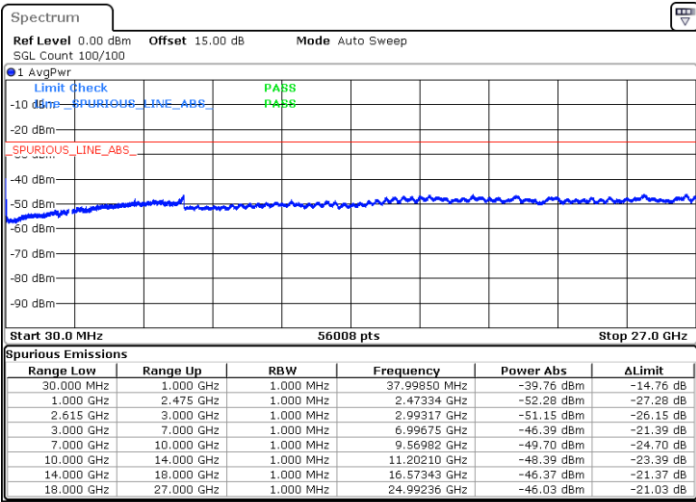

Date: 5.MAY.2020 01:21:27

Highest Channel / FullIRB

N/A

Date: 5.MAY.2020 01:12:13

LTE Band 7C / 15MHz+15MHz

16QAM

Lowest Channel / 1RB0 and 1RB74

Lowest Channel / 1RB74 and 1RB0

Date: 5.MAY.2020 10:52:03

Date: 5.MAY.2020 10:57:11

Lowest Channel / FullIRB

N/A

Date: 5.MAY.2020 10:47:42

LTE Band 7C / 15MHz+15MHz

16QAM

Middle Channel / 1RB0 and 1RB74

Middle Channel / 1RB74 and 1RB0

Date: 5.MAY.2020 11:10:43

Date: 5.MAY.2020 11:02:42

Middle Channel / FullIRB

N/A

Date: 5.MAY.2020 11:42:54

LTE Band 7C / 15MHz+15MHz

16QAM

Highest Channel / 1RB0 and 1RB74

Highest Channel / 1RB74 and 1RB0

Date: 5.MAY.2020 12:43:54

Date: 5.MAY.2020 12:47:52

Highest Channel / FullIRB

N/A

Date: 5.MAY.2020 12:40:02

LTE Band 7C / 15MHz+20MHz