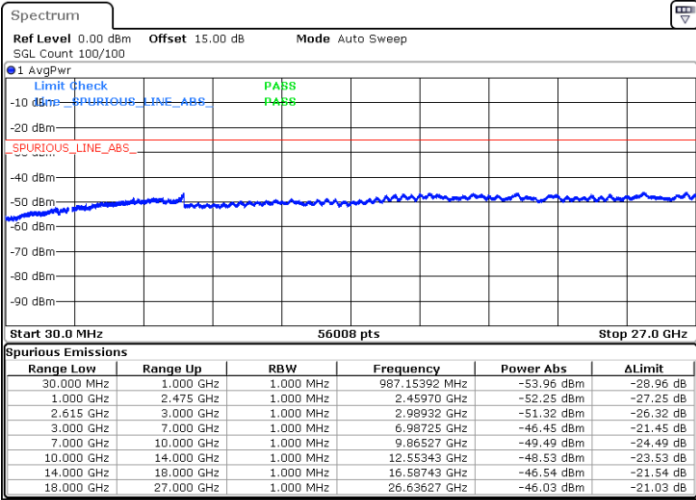

Date: 5.MAY.2020 10:22:51

LTE Band 7C / 15MHz+20MHz

16QAM

Highest Channel / 1RB0 and 1RB99

Highest Channel / 1RB74 and 1RB0

Date: 5.MAY.2020 10:35:42

Date: 5.MAY.2020 10:40:20

Highest Channel / FullIRB

N/A

Date: 5.MAY.2020 10:30:58

LTE Band 7C / 20MHz+10MHz

16QAM

Lowest Channel / 1RB0 and 1RB49

Lowest Channel / 1RB99 and 1RB0

Date: 5.MAY.2020 12:57:21

Date: 5.MAY.2020 13:01:34

Lowest Channel / FullIRB

N/A

Date: 5.MAY.2020 12:53:06

LTE Band 7C / 20MHz+10MHz

16QAM

Middle Channel / 1RB0 and 1RB49

Middle Channel / 1RB99 and 1RB0

Date: 5.MAY.2020 13:10:16

Date: 5.MAY.2020 13:05:56

Middle Channel / FullIRB

N/A

Date: 5.MAY.2020 13:14:42

LTE Band 7C / 20MHz+10MHz

16QAM

Highest Channel / 1RB0 and 1RB49

Highest Channel / 1RB99 and 1RB0