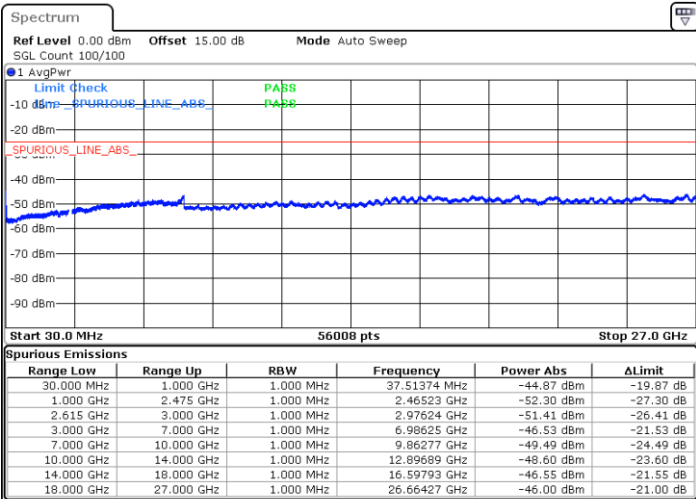

Highest Channel / 1RB0 and 1RB74

Highest Channel / 1RB74 and 1RB0

Date: 5.MAY.2020 12:43:54

Date: 5.MAY.2020 12:47:52

Highest Channel / FullIRB

N/A

Date: 5.MAY.2020 12:40:02

LTE Band 7C / 15MHz+20MHz

16QAM

Lowest Channel / 1RB0 and 1RB99

Lowest Channel / 1RB74 and 1RB80

Date: 5.MAY.2020 09:44:00

Date: 5.MAY.2020 09:48:19

Lowest Channel / FullIRB

N/A

Date: 5.MAY.2020 09:40:01

LTE Band 7C / 15MHz+20MHz

16QAM

Middle Channel / 1RB0 and 1RB99

Middle Channel / 1RB74 and 1RB0

Date: 5.MAY.2020 09:57:35

Date: 5.MAY.2020 09:52:55

Middle Channel / FullIRB

N/A

Date: 5.MAY.2020 10:22:51

LTE Band 7C / 15MHz+20MHz

16QAM

Highest Channel / 1RB0 and 1RB99

Highest Channel / 1RB74 and 1RB0

Date: 5.MAY.2020 10:35:42

Date: 5.MAY.2020 10:40:20

Highest Channel / FullIRB