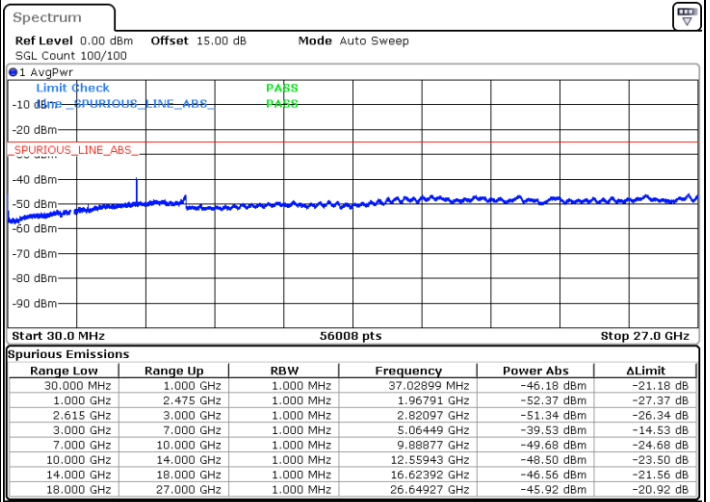

Highest Channel / 1RB0 and 1RB74

Highest Channel / 1RB74 and 1RB0

Date: 5.MAY.2020 12:43:54

Date: 5.MAY.2020 12:47:52

Highest Channel / FullIRB

N/A

Date: 5.MAY.2020 12:40:02

LTE Band 7C / 15MHz+20MHz

16QAM

Lowest Channel / 1RB0 and 1RB99

Lowest Channel / 1RB74 and 1RB80

Date: 5.MAY.2020 09:44:00

Date: 5.MAY.2020 09:48:19

Lowest Channel / FullIRB

N/A

Date: 5.MAY.2020 09:40:01

LTE Band 7C / 15MHz+20MHz

16QAM

Middle Channel / 1RB0 and 1RB99

Middle Channel / 1RB74 and 1RB0

Date: 5.MAY.2020 09:57:35

Date: 5.MAY.2020 09:52:55

Middle Channel / FullIRB

N/A

Date: 5.MAY.2020 10:22:51

LTE Band 7C / 15MHz+20MHz

16QAM

Highest Channel / 1RB0 and 1RB99

Highest Channel / 1RB74 and 1RB0

Date: 5.MAY.2020 10:35:42

Date: 5.MAY.2020 10:40:20

Highest Channel / FullIRB