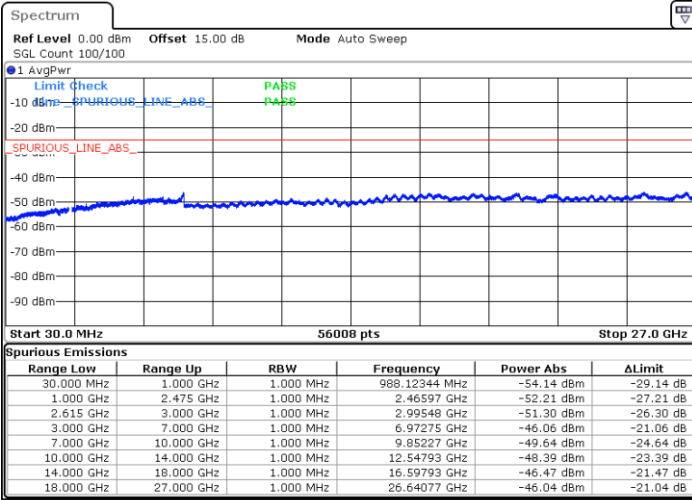

Highest Channel / 1RB99 and 1RB0

Date: 5 MAY.2020 03:12:09

Date: 5 MAY.2020 03:09:50

Highest Channel / FullIRB

N/A

Date: 5 MAY.2020 02:59:21

LTE Band 7C / 10MHz+20MHz

16QAM

Lowest Channel / 1RB0 and 1RB99

Lowest Channel / 1RB49 and 1RB0

Date: 5.MAY.2020 14:03:09

Date: 5.MAY.2020 14:07:00

Lowest Channel / FullIRB

N/A

Date: 5.MAY.2020 13:58:23

LTE Band 7C / 10MHz+20MHz

LTE Band 7C / 10MHz+20MHz

16QAM

Highest Channel / 1RB0 and 1RB99

Highest Channel / 1RB49 and 1RB0

Date: 5.MAY.2020 14:29:43

Date: 5.MAY.2020 14:33:41

Highest Channel / FullIRB

N/A