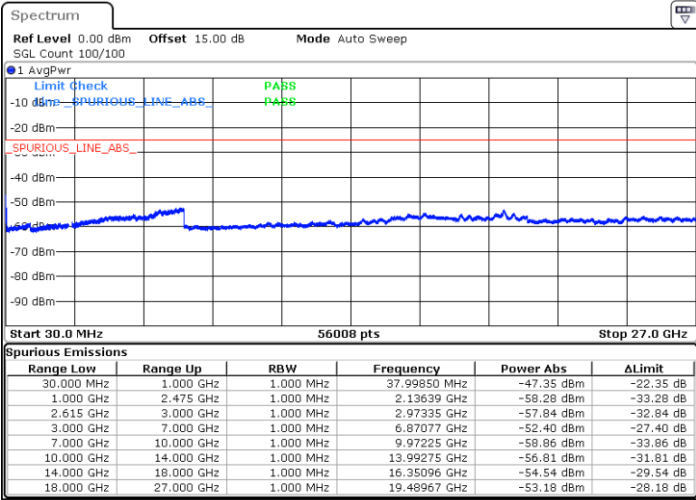

LTE Band 7C / 10MHz+20MHz

16QAM

Highest Channel / 1RB0 and 1RB99

Highest Channel / 1RB49 and 1RB0

Date: 5.MAY.2020 14:29:43

Date: 5.MAY.2020 14:33:41

Highest Channel / FullIRB

N/A

Date: 5.MAY.2020 14:25:12

LTE Band 7C / 15MHz+10MHz

16QAM

Lowest Channel / 1RB0 and 1RB49

Lowest Channel / 1RB74 and 1RB0

Date: 5.MAY.2020 02:00:27

Date: 5.MAY.2020 02:08:22

Lowest Channel / FullIRB

N/A

Date: 5.MAY.2020 01:56:57

LTE Band 7C / 15MHz+10MHz

16QAM

Middle Channel / 1RB0 and 1RB49

Middle Channel / 1RB74 and 1RB0

Date: 5.MAY.2020 01:47:15

Date: 5.MAY.2020 01:44:07

Middle Channel / FullRB

N/A

Date: 5.MAY.2020 01:51:09

LTE Band 7C / 15MHz+10MHz

16QAM

Highest Channel / 1RB0 and 1RB49

Highest Channel / 1RB74 and 1RB0

Date: 5.MAY.2020 01:16:49