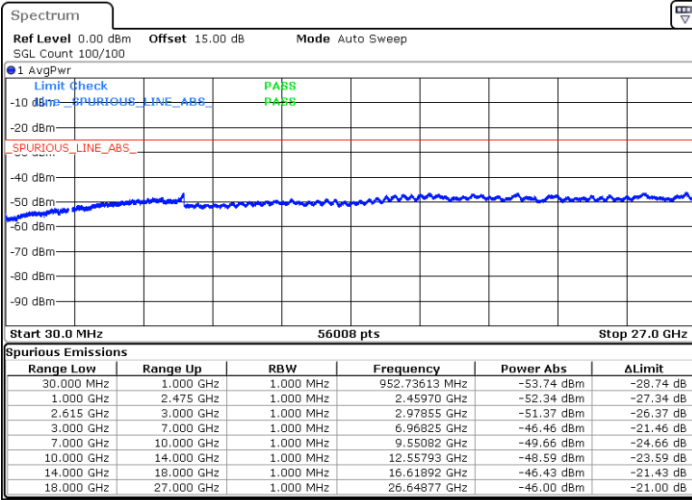

Middle Channel / FullRB

N/A

Date: 5.MAY.2020 01:51:09

LTE Band 7C / 15MHz+10MHz

16QAM

Highest Channel / 1RB0 and 1RB49

Highest Channel / 1RB74 and 1RB0

Date: 5.MAY.2020 01:16:49

Date: 5.MAY.2020 01:21:27

Highest Channel / FullIRB

N/A

Date: 5.MAY.2020 01:12:13

LTE Band 7C / 15MHz+15MHz

16QAM

Lowest Channel / 1RB0 and 1RB74

Lowest Channel / 1RB74 and 1RB0

Date: 5.MAY.2020 10:52:03

Date: 5.MAY.2020 10:57:11

Lowest Channel / FullIRB

N/A

Date: 5.MAY.2020 10:47:42

LTE Band 7C / 15MHz+15MHz

16QAM

Middle Channel / 1RB0 and 1RB74