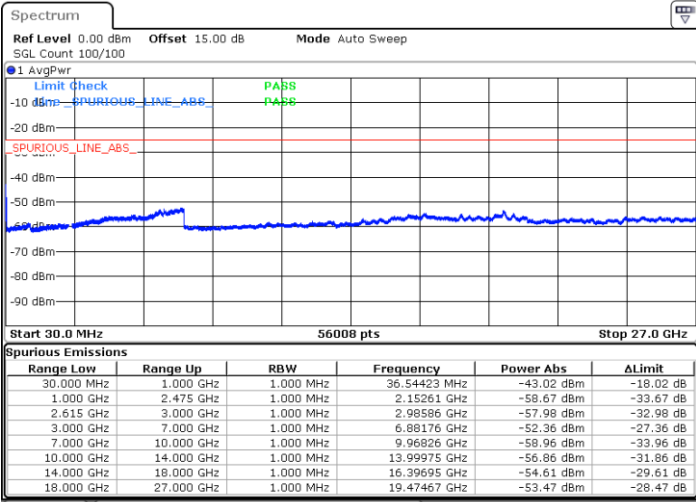

Date: 5.MAY.2020 02:29:18

Date: 5.MAY.2020 02:28:13

Middle Channel / FullIRB

N/A

Date: 5.MAY.2020 02:56:53

LTE Band 7C / 20MHz+20MHz

QPSK

Highest Channel / 1RB0 and 1RB99

Highest Channel / 1RB99 and 1RB0

Date: 5 MAY.2020 03:12:09

Date: 5 MAY.2020 03:09:50

Highest Channel / FullIRB

N/A

Date: 5 MAY.2020 02:59:21

LTE Band 7C / 10MHz+20MHz

16QAM

Lowest Channel / 1RB0 and 1RB99

Lowest Channel / 1RB49 and 1RB0

Date: 5.MAY.2020 14:03:09

Date: 5.MAY.2020 14:07:00

Lowest Channel / FullIRB

N/A

Date: 5.MAY.2020 13:58:23

LTE Band 7C / 10MHz+20MHz