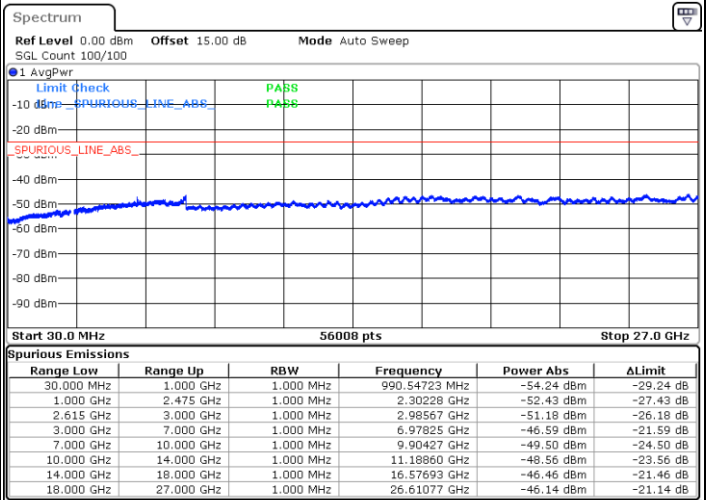

LTE Band 7C / 15MHz+20MHz

16QAM

Middle Channel / 1RB0 and 1RB99

Middle Channel / 1RB74 and 1RB0

Date: 5.MAY.2020 09:57:35

Date: 5.MAY.2020 09:52:55

Middle Channel / FullIRB

N/A

Date: 5.MAY.2020 10:22:51

LTE Band 7C / 15MHz+20MHz

16QAM

Highest Channel / 1RB0 and 1RB99

Highest Channel / 1RB74 and 1RB0

Date: 5.MAY.2020 10:35:42

Date: 5.MAY.2020 10:40:20

Highest Channel / FullIRB

N/A

Date: 5.MAY.2020 10:30:58

LTE Band 7C / 20MHz+10MHz

16QAM

Lowest Channel / 1RB0 and 1RB49

Lowest Channel / 1RB99 and 1RB0

Date: 5.MAY.2020 12:57:21

Date: 5.MAY.2020 13:01:34