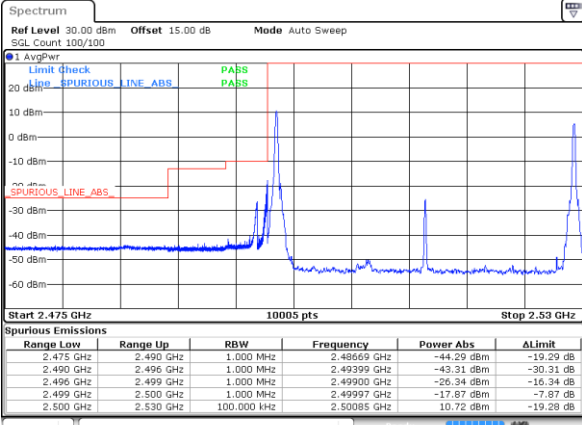

#### Highest Band Edge / Full RB

LTE Band 7C / 15MHz+10MHz

QPSK

Lowest Band Edge / 1RB0 and 1RB49

Date: 5 MAY 2020 00:56:34

Highest Band Edge / 1RB0 and 1RB49

Date: 5 MAY 2020 01:03:28

Lowest Band Edge / 1RB74 and 1RB0

Date: 5 MAY 2020 00:57:03

Highest Band Edge / 1RB74 and 1RB0

Date: 5 MAY 2020 00:59:59

Lowest Band Edge / Full RB

Date: 5 MAY 2020 00:53:50

Highest Band Edge / Full RB

Date: 5 MAY 2020 01:06:04

LTE Band 7C / 15MHz+15MHz

QPSK

Lowest Band Edge / 1RB0 and 1RB74

Date: 4 MAY 2020 21:58:25

Highest Band Edge / 1RB0 and 1RB74

Date: 4 MAY 2020 22:04:43

Lowest Band Edge / 1RB74 and 1RB0

Date: 4 MAY 2020 21:58:52

Highest Band Edge / 1RB74 and 1RB0

Date: 4 MAY 2020 22:04:04

Lowest Band Edge / Full RB

Date: 4 MAY 2020 21:48:38

Highest Band Edge / Full RB

Date: 4 MAY 2020 22:13:26

LTE Band 7C / 15MHz+20MHz

QPSK

Lowest Band Edge / 1RB0 and 1RB9