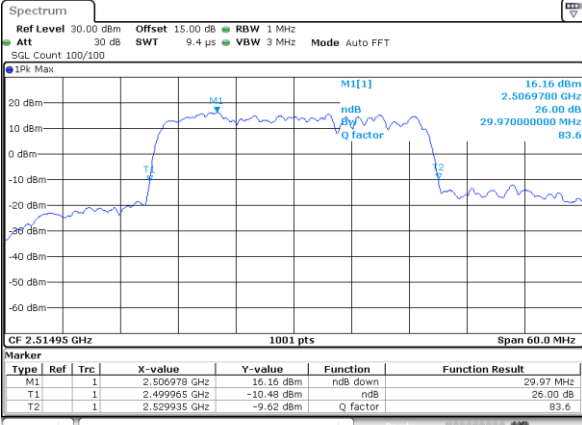

Date: 5.MAY.2020 14:25:56

Highest Channel / 15MHz+10MHz

Date: 5.MAY.2020 01:12:48

LTE Band 7C

64QAM

Lowest Channel / 15MHz+15MHz

Date: 5.MAY.2020 10:48:21

Lowest Channel / 15MHz+20MHz

Date: 5.MAY.2020 09:36:57

Middle Channel / 15MHz+15MHz

Date: 5.MAY.2020 11:38:52

Middle Channel / 15MHz+20MHz

Date: 5.MAY.2020 10:24:00

Highest Channel / 15MHz+15MHz

Date: 5.MAY.2020 12:40:40

Highest Channel / 15MHz+20MHz

Date: 5.MAY.2020 10:28:10

LTE Band 7C

64QAM

Lowest Channel / 20MHz+10MHz

Date: 5.MAY.2020 12:50:38

Lowest Channel / 20MHz+15MHz

Date: 5.MAY.2020 08:29:23

Middle Channel / 20MHz+10MHz

Date: 5.MAY.2020 13:16:25

Middle Channel / 20MHz+15MHz

Date: 5.MAY.2020 09:11:55

Highest Channel / 20MHz+10MHz

Date: 5.MAY.2020 13:18:30

Highest Channel / 20MHz+15MHz

Date: 5.MAY.2020 09:24:14

LTE Band 7C