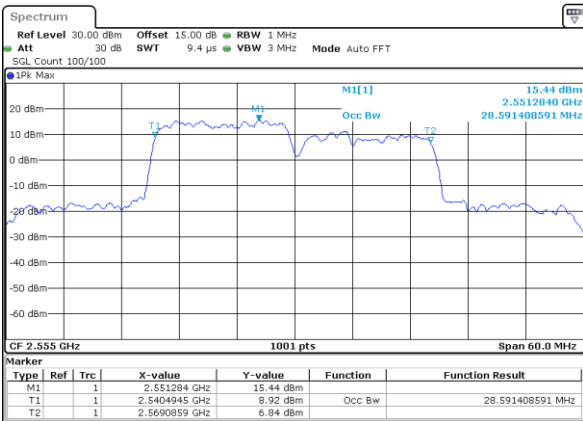

Middle Channel / 10MHz+20MHz

Date: 5.MAY.2020 14:16:01

Middle Channel / 15MHz+10MHz

Date: 5 MAY 2020 01:48:44

Highest Channel / 10MHz+20MHz

Date: 5.MAY.2020 14:25:44

Highest Channel / 15MHz+10MHz

Date: 5 MAY 2020 01:12:38

LTE Band 7C

64QAM

Lowest Channel / 15MHz+15MHz

Date: 5.MAY.2020 10:48:07

Lowest Channel / 15MHz+20MHz

Date: 5.MAY.2020 09:36:39

Middle Channel / 15MHz+15MHz

Date: 5.MAY.2020 11:38:02

Middle Channel / 15MHz+20MHz

Date: 5.MAY.2020 10:23:44

Highest Channel / 15MHz+15MHz

Date: 5.MAY.2020 12:40:30

Highest Channel / 15MHz+20MHz

Date: 5.MAY.2020 10:27:55

LTE Band 7C

64QAM