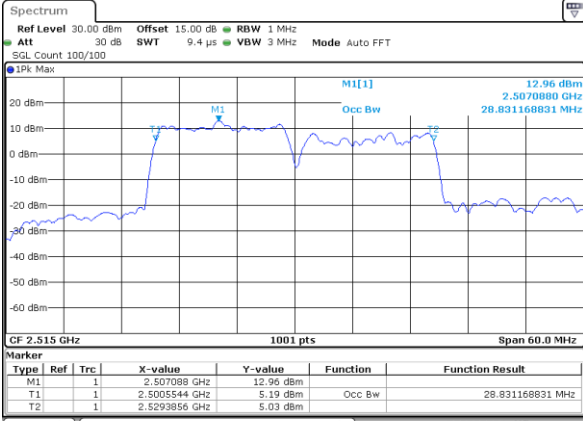

N/A

Date: 5 MAY 2020 02:59:54

LTE Band 7C

64QAM

Lowest Channel / 10MHz+20MHz

Date: 5.MAY.2020 13:59:15

Lowest Channel / 15MHz+10MHz

Date: 5 MAY 2020 01:57:21

Middle Channel / 10MHz+20MHz

Date: 5.MAY.2020 14:16:01

Middle Channel / 15MHz+10MHz

Date: 5 MAY 2020 01:48:44

Highest Channel / 10MHz+20MHz

Date: 5.MAY.2020 14:25:44

Highest Channel / 15MHz+10MHz

Date: 5 MAY 2020 01:12:38

LTE Band 7C

64QAM

Lowest Channel / 15MHz+15MHz

Date: 5.MAY.2020 10:48:07

Lowest Channel / 15MHz+20MHz

Date: 5.MAY.2020 09:36:39

Middle Channel / 15MHz+15MHz

Date: 5.MAY.2020 11:38:02