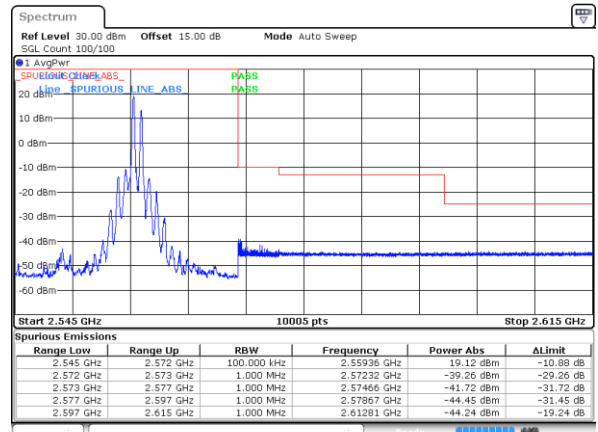

#### Lowest Band Edge / Full RB

#### Highest Band Edge / Full RB

LTE Band 7C / 15MHz+10MHz

QPSK

Lowest Band Edge / 1RB0 and 1RB49

Date: 5 MAY 2020 00:56:34

Highest Band Edge / 1RB0 and 1RB49

Date: 5 MAY 2020 01:03:28

Lowest Band Edge / 1RB74 and 1RB0

Date: 5 MAY 2020 00:57:03

Highest Band Edge / 1RB74 and 1RB0

Date: 5 MAY 2020 00:59:59

Lowest Band Edge / Full RB

Date: 5 MAY 2020 00:53:50

Highest Band Edge / Full RB

Date: 5 MAY 2020 01:06:04

LTE Band 7C / 15MHz+15MHz