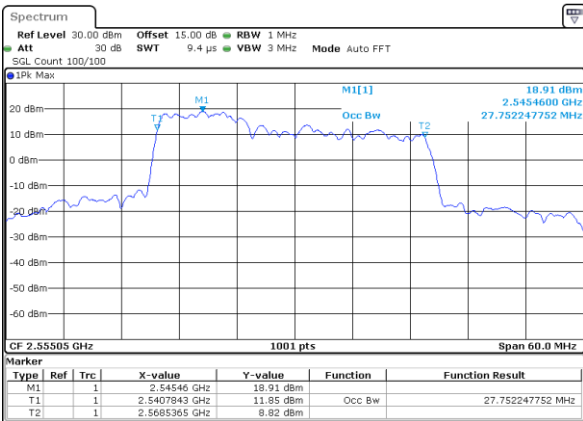

Mode	LTE Band 7C : 99%OBW(MHz)			
64QAM				
BW	10MHz+20MHz	15MHz+10MHz	15MHz+15MHz	15MHz+20MHz
Lowest CH	28.11	23.38	28.83	32.80
Middle CH	27.81	23.28	28.53	32.52
Highest CH	27.87	23.38	28.59	32.45
BW	20MHz+10MHz	20MHz+15MHz	20MHz+20MHz	N/A
Lowest CH	27.75	32.66	37.64	-
Middle CH	27.81	32.45	37.48	-
Highest CH	27.99	32.80	37.40	-

LTE Band 7C

QPSK

Lowest Channel / 10MHz+20MHz

Date: 5.MAY.2020 13:55:19

Lowest Channel / 15MHz+10MHz

Date: 5.MAY.2020 01:54:35

Middle Channel / 10MHz+20MHz

Date: 5.MAY.2020 14:19:24

Middle Channel / 15MHz+10MHz

Date: 5.MAY.2020 01:51:30

Highest Channel / 10MHz+20MHz

Date: 5.MAY.2020 14:22:17

Highest Channel / 15MHz+10MHz

Date: 5.MAY.2020 01:09:33

LTE Band 7C

QPSK