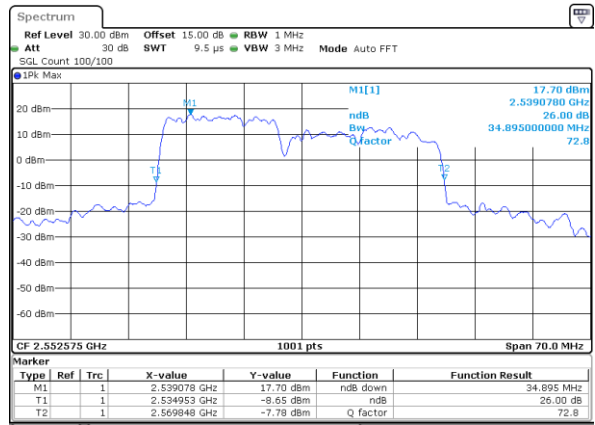

Middle Channel / 15MHz+10MHz

Date: 5.MAY.2020 01:56:22

Highest Channel / 10MHz+20MHz

Date: 5.MAY.2020 14:24:19

Highest Channel / 15MHz+10MHz

Date: 5.MAY.2020 01:11:23

LTE Band 7C

16QAM

Lowest Channel / 15MHz+15MHz

Date: 5.MAY.2020 10:46:44

Lowest Channel / 15MHz+20MHz

Date: 5.MAY.2020 09:38:53

Middle Channel / 15MHz+15MHz

Date: 5.MAY.2020 11:41:50

Middle Channel / 15MHz+20MHz

Date: 5.MAY.2020 10:21:58

Highest Channel / 15MHz+15MHz

Date: 5.MAY.2020 12:39:11

Highest Channel / 15MHz+20MHz

Date: 5.MAY.2020 10:29:59

LTE Band 7C

16QAM

Lowest Channel / 20MHz+10MHz

Date: 5.MAY.2020 12:52:14