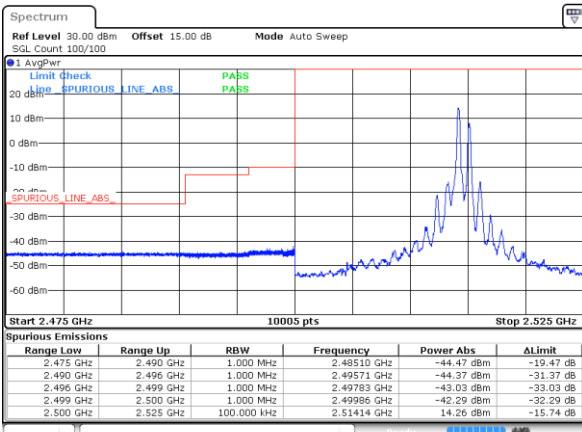

#### Highest Band Edge / Full RB

LTE Band 7C / 15MHz+10MHz

QPSK

Lowest Band Edge / 1RB0 and 1RB49

Date: 5 MAY 2020 00:56:34

Highest Band Edge / 1RB0 and 1RB49

Date: 5 MAY 2020 01:03:28

Lowest Band Edge / 1RB74 and 1RB0

Date: 5 MAY 2020 00:57:03

Highest Band Edge / 1RB74 and 1RB0

Date: 5 MAY 2020 00:59:59

Lowest Band Edge / Full RB

Date: 5 MAY 2020 00:53:50

Highest Band Edge / Full RB

Date: 5 MAY 2020 01:06:04

LTE Band 7C / 15MHz+15MHz