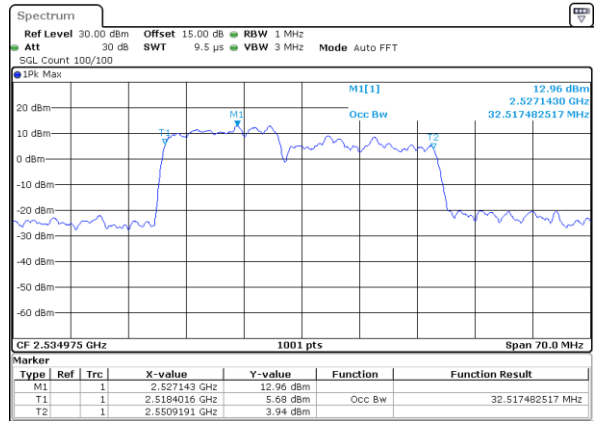

Middle Channel / 10MHz+20MHz

Date: 5.MAY.2020 14:16:01

Middle Channel / 15MHz+10MHz

Date: 5 MAY 2020 01:48:44

Highest Channel / 10MHz+20MHz

Date: 5.MAY.2020 14:25:44

Highest Channel / 15MHz+10MHz

Date: 5 MAY 2020 01:12:38

LTE Band 7C

64QAM

Lowest Channel / 15MHz+15MHz

Date: 5.MAY.2020 10:48:07

Lowest Channel / 15MHz+20MHz

Date: 5.MAY.2020 09:36:39

Middle Channel / 15MHz+15MHz

Date: 5.MAY.2020 11:38:02

Middle Channel / 15MHz+20MHz

Date: 5.MAY.2020 10:23:44

Highest Channel / 15MHz+15MHz

Date: 5.MAY.2020 12:40:30

Highest Channel / 15MHz+20MHz

Date: 5.MAY.2020 10:27:55

LTE Band 7C

64QAM