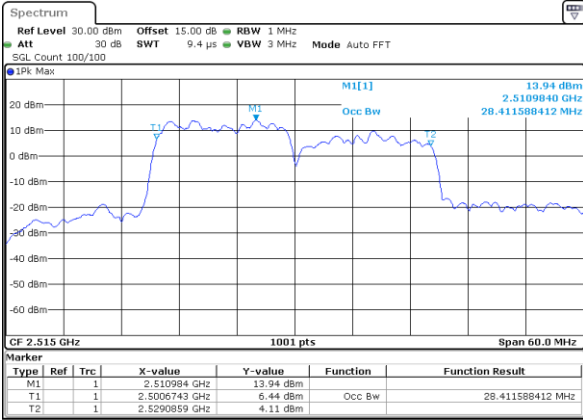

Date: 5.MAY.2020 14:24:03

Highest Channel / 15MHz+10MHz

Date: 5.MAY.2020 01:11:12

LTE Band 7C

16QAM

Lowest Channel / 15MHz+15MHz

Date: 5.MAY.2020 10:46:32

Lowest Channel / 15MHz+20MHz

Date: 5.MAY.2020 09:39:43

Middle Channel / 15MHz+15MHz

Date: 5.MAY.2020 11:41:37

Middle Channel / 15MHz+20MHz

Date: 5.MAY.2020 10:21:48

Highest Channel / 15MHz+15MHz

Date: 5.MAY.2020 12:39:02

Highest Channel / 15MHz+20MHz