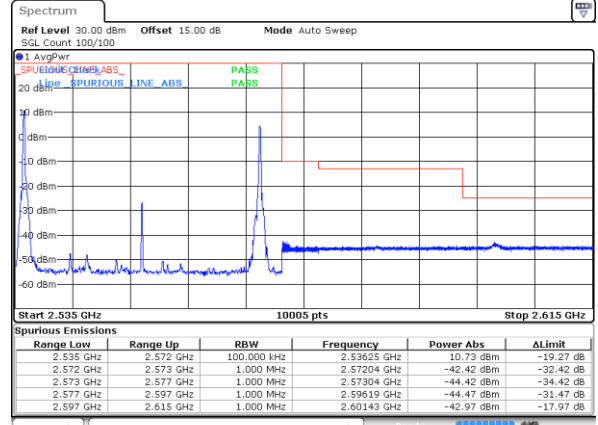

LTE Band 7C / 15MHz+20MHz

QPSK

Lowest Band Edge / 1RB0 and 1RB9

Highest Band Edge / 1RB0 and 1RB9

Date: 4 MAY 2020 22:36:36

Date: 4 MAY 2020 23:15:31