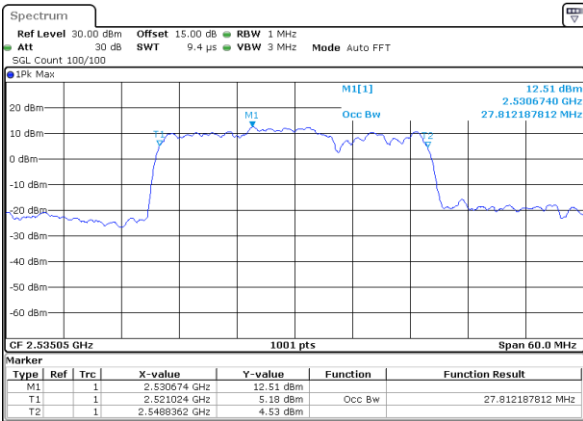

Date: 5.MAY.2020 10:29:47

LTE Band 7C

16QAM

Lowest Channel / 20MHz+10MHz

Date: 5.MAY.2020 12:52:03

Lowest Channel / 20MHz+15MHz

Date: 5.MAY.2020 08:27:12

Middle Channel / 20MHz+10MHz

Date: 5.MAY.2020 13:13:29

Middle Channel / 20MHz+15MHz

Date: 5.MAY.2020 09:13:20

Highest Channel / 20MHz+10MHz

Date: 5.MAY.2020 13:20:14

Highest Channel / 20MHz+15MHz

Date: 5.MAY.2020 09:22:18

LTE Band 7C