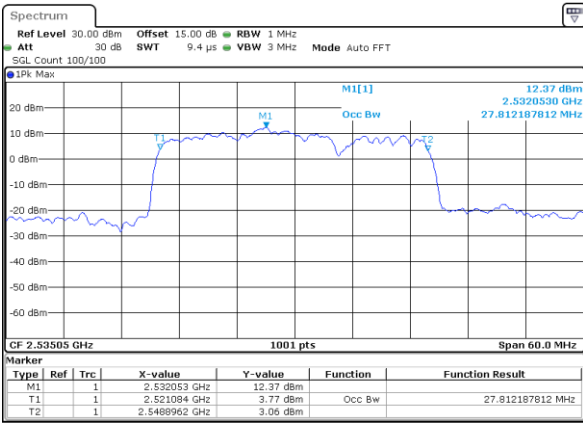

Middle Channel / 15MHz+20MHz

Date: 5.MAY.2020 10:23:44

Highest Channel / 15MHz+15MHz

Date: 5.MAY.2020 12:40:30

Highest Channel / 15MHz+20MHz

Date: 5.MAY.2020 10:27:55

LTE Band 7C

64QAM

Lowest Channel / 20MHz+10MHz

Date: 5.MAY.2020 12:50:28

Lowest Channel / 20MHz+15MHz

Date: 5.MAY.2020 08:29:08

Middle Channel / 20MHz+10MHz

Date: 5.MAY.2020 13:16:10

Middle Channel / 20MHz+15MHz

Date: 5.MAY.2020 09:11:44

Highest Channel / 20MHz+10MHz

Date: 5.MAY.2020 13:18:17

Highest Channel / 20MHz+15MHz

Date: 5.MAY.2020 09:24:01

LTE Band 7C

64QAM

Lowest Channel / 20MHz+20MHz

N/A