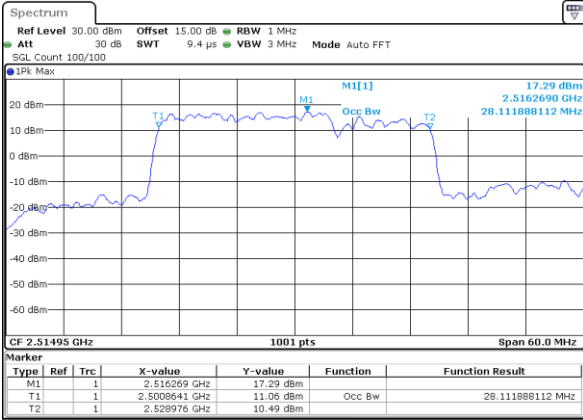

Highest Channel / 15MHz+15MHz

Date: 5.MAY.2020 12:37:17

Highest Channel / 15MHz+20MHz

Date: 5.MAY.2020 10:31:27

LTE Band 7C

QPSK

Lowest Channel / 20MHz+10MHz

Date: 5.MAY.2020 12:53:35

Lowest Channel / 20MHz+15MHz

Date: 5.MAY.2020 08:25:19

Middle Channel / 20MHz+10MHz

Date: 5.MAY.2020 13:11:57

Middle Channel / 20MHz+15MHz

Date: 5.MAY.2020 09:14:56

Highest Channel / 20MHz+10MHz

Date: 5.MAY.2020 13:21:38

Highest Channel / 20MHz+15MHz

Date: 5.MAY.2020 09:20:19

LTE Band 7C

QPSK

Lowest Channel / 20MHz+20MHz

N/A

Date: 5 MAY 2020 02:14:06

Middle Channel / 20MHz+20MHz