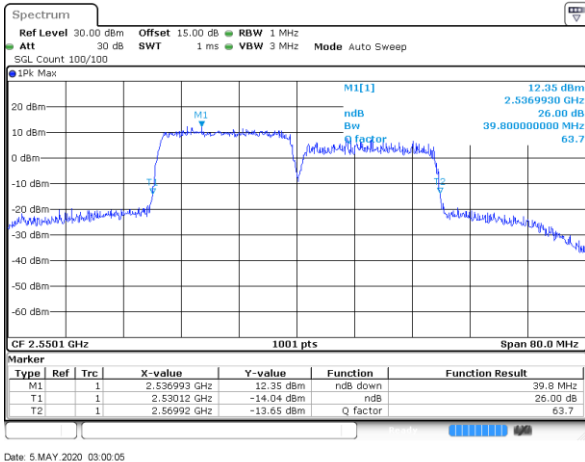

Highest Channel / 20MHz+15MHz

Date: 5.MAY.2020 09:22:28

LTE Band 7C

16QAM

Lowest Channel / 20MHz+20MHz

N/A

Date: 5 MAY 2020 02:15:37

Middle Channel / 20MHz+20MHz

N/A

Date: 5 MAY 2020 02:54:39

Highest Channel / 20MHz+20MHz

N/A

Date: 5 MAY 2020 03:00:05

LTE Band 7C

64QAM

Lowest Channel / 10MHz+20MHz