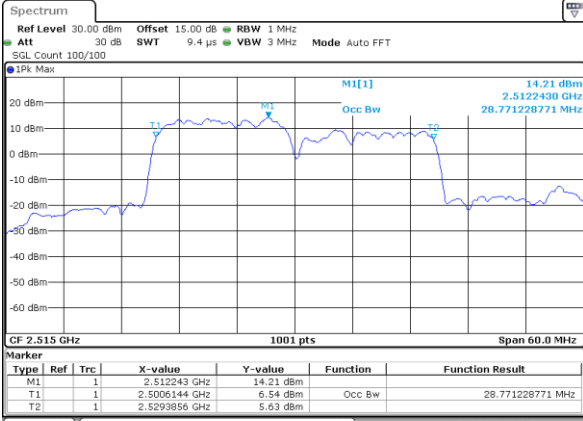

LTE Band 7C

QPSK

Lowest Channel / 15MHz+15MHz

Date: 5.MAY.2020 10:44:59