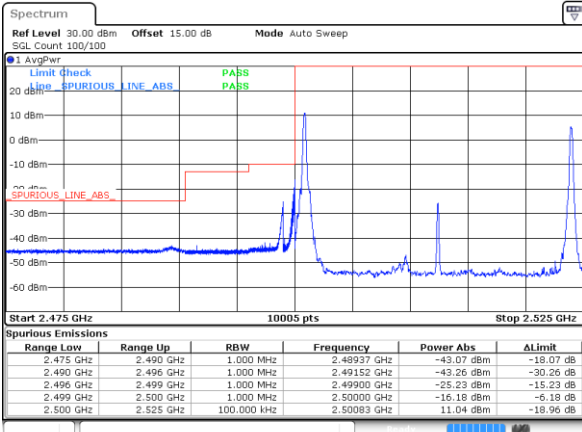

#### Highest Band Edge / Full RB

LTE Band 7C / 15MHz+10MHz

QPSK

Lowest Band Edge / 1RB0 and 1RB49

Date: 5 MAY 2020 00:56:34

Highest Band Edge / 1RB0 and 1RB49

Date: 5 MAY 2020 01:03:28

Lowest Band Edge / 1RB74 and 1RB0

Date: 5 MAY 2020 00:57:03

Highest Band Edge / 1RB74 and 1RB0

Date: 5 MAY 2020 00:59:59

Lowest Band Edge / Full RB

Date: 5 MAY 2020 00:53:50

Highest Band Edge / Full RB

Date: 5 MAY 2020 01:06:04

LTE Band 7C / 15MHz+15MHz