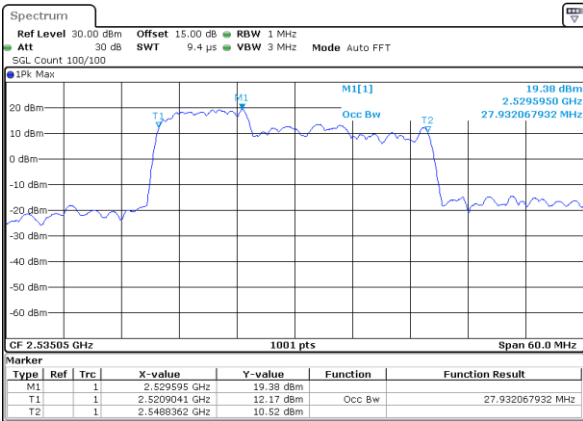

Mode	LTE Band 7C : 99%OBW(MHz)			
16QAM				
BW	10MHz+20MHz	15MHz+10MHz	15MHz+15MHz	15MHz+20MHz
Lowest CH	28.05	23.43	28.41	32.87
Middle CH	27.33	23.33	28.65	32.52
Highest CH	28.05	23.33	28.89	32.38
BW	20MHz+10MHz	20MHz+15MHz	20MHz+20MHz	N/A
Lowest CH	28.11	33.08	37.56	-
Middle CH	27.81	32.38	37.48	-
Highest CH	27.99	32.87	37.56	-

Mode	LTE Band 7C : 99%OBW(MHz)			
64QAM				
BW	10MHz+20MHz	15MHz+10MHz	15MHz+15MHz	15MHz+20MHz
Lowest CH	28.11	23.38	28.83	32.80
Middle CH	27.81	23.28	28.53	32.52
Highest CH	27.87	23.38	28.59	32.45
BW	20MHz+10MHz	20MHz+15MHz	20MHz+20MHz	N/A
Lowest CH	27.75	32.66	37.64	-
Middle CH	27.81	32.45	37.48	-
Highest CH	27.99	32.80	37.40	-

LTE Band 7C

QPSK

Lowest Channel / 10MHz+20MHz

Date: 5.MAY.2020 13:55:19

Lowest Channel / 15MHz+10MHz

Date: 5.MAY.2020 01:54:35

Middle Channel / 10MHz+20MHz

Date: 5.MAY.2020 14:19:24

Middle Channel / 15MHz+10MHz

Date: 5.MAY.2020 01:51:30

Highest Channel / 10MHz+20MHz

Date: 5.MAY.2020 14:22:17

Highest Channel / 15MHz+10MHz

Date: 5.MAY.2020 01:09:33

LTE Band 7C

QPSK