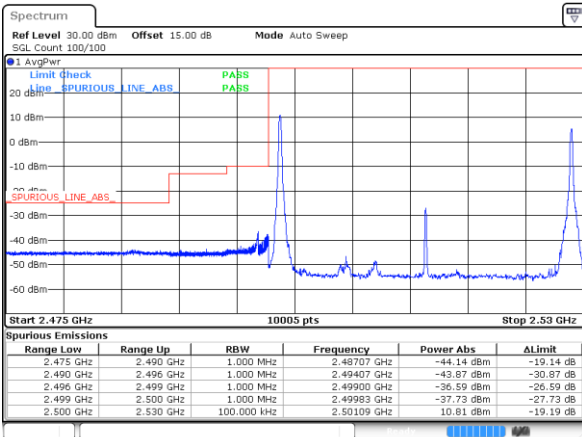

Conducted Band Edge

LTE Band 7C / 10MHz+20MHz

QPSK

Lowest Band Edge / 1RB0 and 1RB99

Highest Band Edge / 1RB0 and 1RB99

Date: 4 MAY 2020 20:50:31

Date: 4 MAY 2020 20:58:52