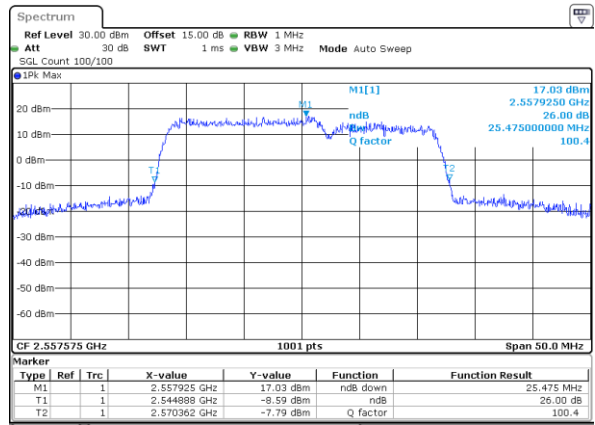

N/A

Date: 5 MAY 2020 02:54:39

Highest Channel / 20MHz+20MHz

N/A

Date: 5 MAY 2020 03:00:05

LTE Band 7C

64QAM

Lowest Channel / 10MHz+20MHz

Date: 5.MAY.2020 13:59:27

Lowest Channel / 15MHz+10MHz

Date: 5.MAY.2020 01:57:30

Middle Channel / 10MHz+20MHz

Date: 5.MAY.2020 14:16:13

Middle Channel / 15MHz+10MHz

Date: 5.MAY.2020 01:48:52

Highest Channel / 10MHz+20MHz

Date: 5.MAY.2020 14:25:56

Highest Channel / 15MHz+10MHz

Date: 5.MAY.2020 01:12:48

LTE Band 7C

64QAM

Lowest Channel / 15MHz+15MHz

Date: 5.MAY.2020 10:48:21

Lowest Channel / 15MHz+20MHz