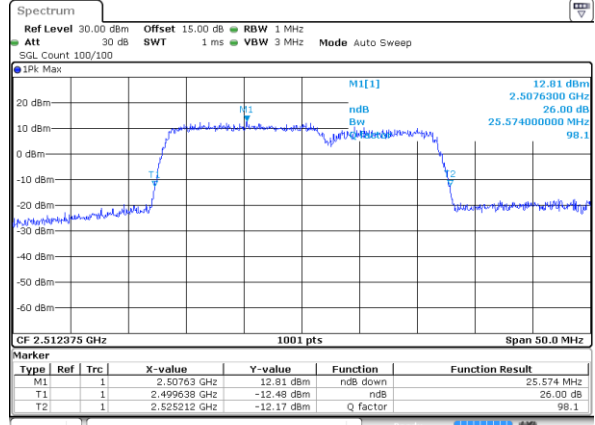

Lowest Channel / 15MHz+10MHz

Date: 5.MAY.2020 01:57:30