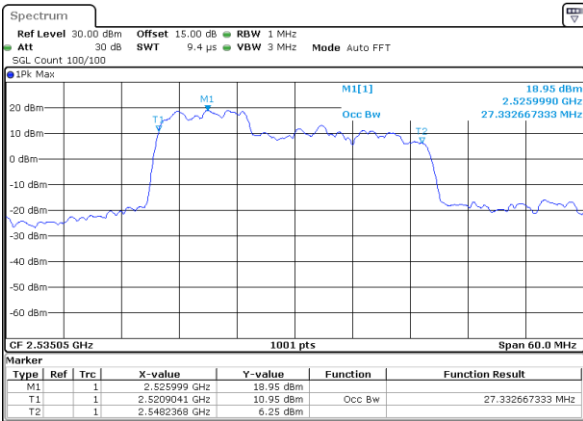

Highest Channel / 20MHz+15MHz

Date: 5.MAY.2020 09:20:19

LTE Band 7C

QPSK

Lowest Channel / 20MHz+20MHz

N/A

Date: 5 MAY 2020 02:14:06

Middle Channel / 20MHz+20MHz

N/A

Date: 5 MAY 2020 02:55:56

Highest Channel / 20MHz+20MHz

N/A

Date: 5 MAY 2020 02:57:56

LTE Band 7C

16QAM

Lowest Channel / 10MHz+20MHz

Date: 5.MAY.2020 13:56:55

Lowest Channel / 15MHz+10MHz

Date: 5.MAY.2020 01:55:58

Middle Channel / 10MHz+20MHz

Date: 5.MAY.2020 14:17:37

Middle Channel / 15MHz+10MHz

Date: 5.MAY.2020 01:55:11

Highest Channel / 10MHz+20MHz

Date: 5.MAY.2020 14:24:03

Highest Channel / 15MHz+10MHz

Date: 5.MAY.2020 01:11:12

LTE Band 7C

16QAM

Lowest Channel / 15MHz+15MHz

Date: 5.MAY.2020 10:46:32

Lowest Channel / 15MHz+20MHz