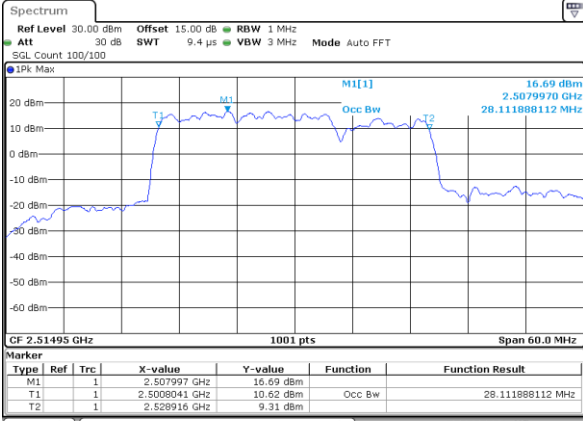

Date: 5.MAY.2020 14:24:03

Highest Channel / 15MHz+10MHz

Date: 5.MAY.2020 01:11:12

LTE Band 7C

16QAM

Lowest Channel / 15MHz+15MHz

Date: 5.MAY.2020 10:46:32

Lowest Channel / 15MHz+20MHz

Date: 5.MAY.2020 09:39:43

Middle Channel / 15MHz+15MHz

Date: 5.MAY.2020 11:41:37

Middle Channel / 15MHz+20MHz

Date: 5.MAY.2020 10:21:48

Highest Channel / 15MHz+15MHz

Date: 5.MAY.2020 12:39:02

Highest Channel / 15MHz+20MHz

Date: 5.MAY.2020 10:29:47

LTE Band 7C

16QAM

Lowest Channel / 20MHz+10MHz

Date: 5.MAY.2020 12:52:03

Lowest Channel / 20MHz+15MHz

Date: 5.MAY.2020 08:27:12

Middle Channel / 20MHz+10MHz