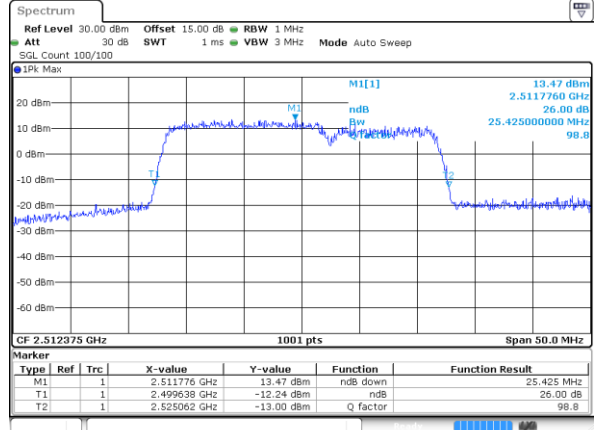

LTE Band 7C

16QAM

Lowest Channel / 10MHz+20MHz

Date: 5.MAY.2020 13:57:08

Lowest Channel / 15MHz+10MHz

Date: 5.MAY.2020 01:56:09

Middle Channel / 10MHz+20MHz

Date: 5.MAY.2020 14:17:48