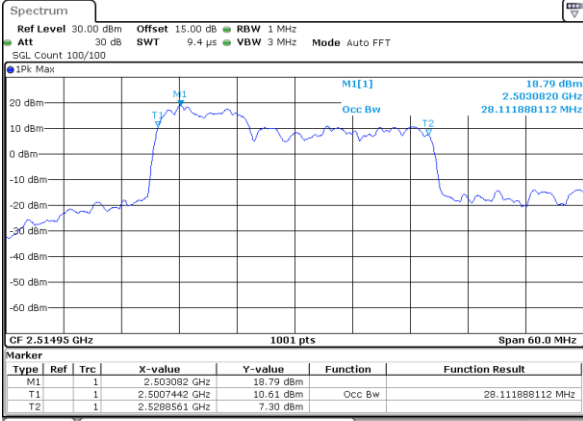

N/A

Date: 5 MAY 2020 02:59:54

LTE Band 7C

64QAM

Lowest Channel / 10MHz+20MHz

Date: 5.MAY.2020 13:59:15

Lowest Channel / 15MHz+10MHz

Date: 5 MAY 2020 01:57:21

Middle Channel / 10MHz+20MHz

Date: 5.MAY.2020 14:16:01

Middle Channel / 15MHz+10MHz

Date: 5 MAY 2020 01:48:44

Highest Channel / 10MHz+20MHz

Date: 5.MAY.2020 14:25:44

Highest Channel / 15MHz+10MHz

Date: 5 MAY 2020 01:12:38