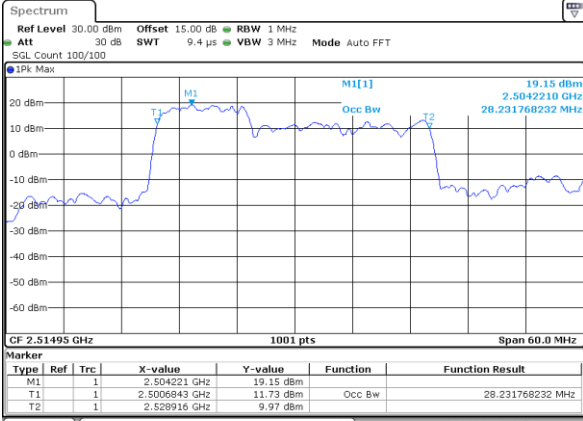

LTE Band 7C

QPSK

Lowest Channel / 10MHz+20MHz

Date: 5.MAY.2020 13:55:19