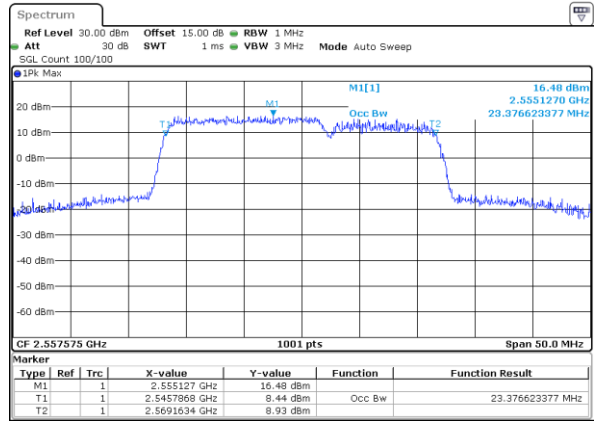

N/A

Date: 5 MAY 2020 02:59:54

LTE Band 7C

64QAM

Lowest Channel / 10MHz+20MHz

Date: 5.MAY.2020 13:59:15

Lowest Channel / 15MHz+10MHz

Date: 5 MAY 2020 01:57:21

Middle Channel / 10MHz+20MHz

Date: 5.MAY.2020 14:16:01

Middle Channel / 15MHz+10MHz

Date: 5 MAY 2020 01:48:44

Highest Channel / 10MHz+20MHz

Date: 5.MAY.2020 14:25:44

Highest Channel / 15MHz+10MHz

Date: 5 MAY 2020 01:12:38

LTE Band 7C

64QAM

Lowest Channel / 15MHz+15MHz

Date: 5.MAY.2020 10:48:07

Lowest Channel / 15MHz+20MHz

Date: 5.MAY.2020 09:36:39

Middle Channel / 15MHz+15MHz

Date: 5.MAY.2020 11:38:02