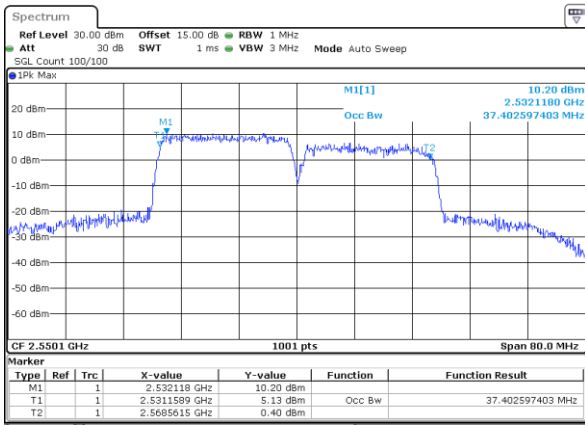

Highest Channel / 20MHz+10MHz

Date: 5.MAY.2020 13:18:17

Highest Channel / 20MHz+15MHz

Date: 5.MAY.2020 09:24:01

LTE Band 7C

64QAM

Lowest Channel / 20MHz+20MHz

N/A

Date: 5 MAY 2020 02:16:50

Middle Channel / 20MHz+20MHz

N/A

Date: 5 MAY 2020 02:53:02

Highest Channel / 20MHz+20MHz

N/A

Date: 5 MAY 2020 03:01:19

## LTE Band 7C / 10MHz+20MHz