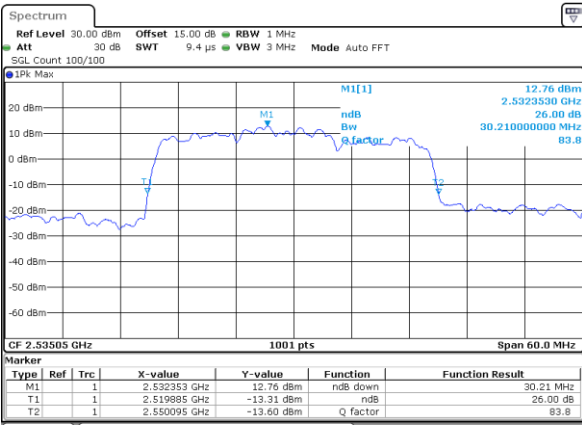

Date: 5.MAY.2020 10:28:10

LTE Band 7C

64QAM

Lowest Channel / 20MHz+10MHz

Date: 5.MAY.2020 12:50:38

Lowest Channel / 20MHz+15MHz

Date: 5.MAY.2020 08:29:23

Middle Channel / 20MHz+10MHz

Date: 5.MAY.2020 13:16:25

Middle Channel / 20MHz+15MHz

Date: 5.MAY.2020 09:11:55

Highest Channel / 20MHz+10MHz

Date: 5.MAY.2020 13:18:30

Highest Channel / 20MHz+15MHz

Date: 5.MAY.2020 09:24:14

LTE Band 7C