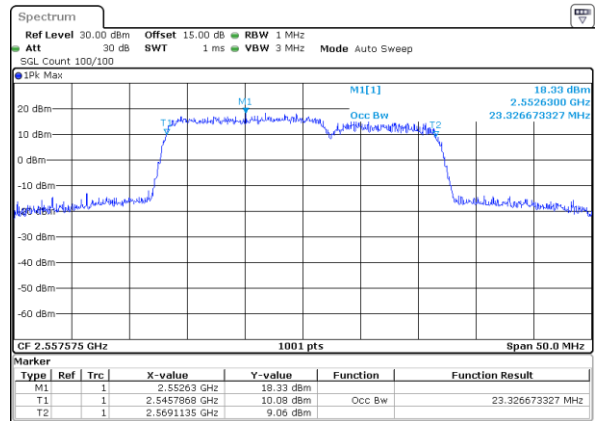

N/A

Date: 5 MAY 2020 02:55:56

Highest Channel / 20MHz+20MHz

N/A

Date: 5 MAY 2020 02:57:56

LTE Band 7C

16QAM

Lowest Channel / 10MHz+20MHz

Date: 5.MAY.2020 13:56:55

Lowest Channel / 15MHz+10MHz

Date: 5.MAY.2020 01:55:58

Middle Channel / 10MHz+20MHz

Date: 5.MAY.2020 14:17:37

Middle Channel / 15MHz+10MHz

Date: 5.MAY.2020 01:55:11

Highest Channel / 10MHz+20MHz

Date: 5.MAY.2020 14:24:03

Highest Channel / 15MHz+10MHz

Date: 5.MAY.2020 01:11:12

LTE Band 7C

16QAM

Lowest Channel / 15MHz+15MHz

Date: 5.MAY.2020 10:46:32

Lowest Channel / 15MHz+20MHz