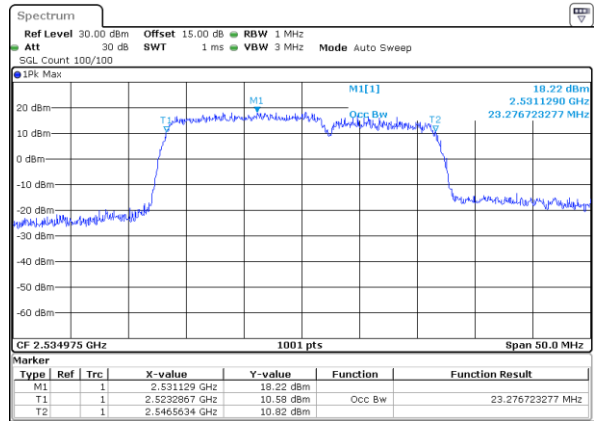

N/A

Date: 5 MAY 2020 02:59:54

LTE Band 7C

64QAM

Lowest Channel / 10MHz+20MHz

Date: 5.MAY.2020 13:59:15

Lowest Channel / 15MHz+10MHz

Date: 5 MAY 2020 01:57:21

Middle Channel / 10MHz+20MHz

Date: 5.MAY.2020 14:16:01

Middle Channel / 15MHz+10MHz

Date: 5 MAY 2020 01:48:44

Highest Channel / 10MHz+20MHz

Date: 5.MAY.2020 14:25:44

Highest Channel / 15MHz+10MHz

Date: 5 MAY 2020 01:12:38