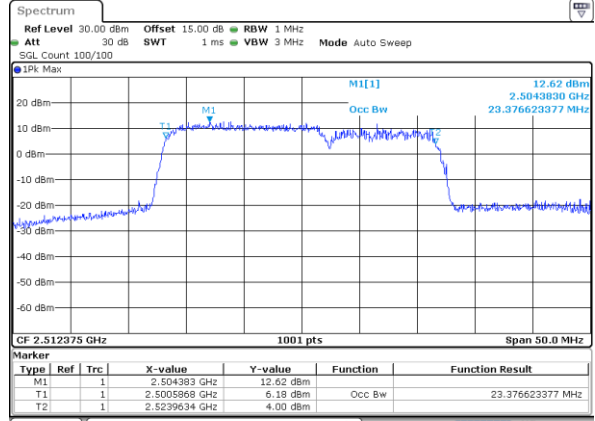

N/A

Date: 5 MAY 2020 02:59:54

LTE Band 7C

64QAM

Lowest Channel / 10MHz+20MHz

Date: 5.MAY.2020 13:59:15

Lowest Channel / 15MHz+10MHz

Date: 5 MAY 2020 01:57:21

Middle Channel / 10MHz+20MHz

Date: 5.MAY.2020 14:16:01

Middle Channel / 15MHz+10MHz

Date: 5 MAY 2020 01:48:44

Highest Channel / 10MHz+20MHz

Date: 5.MAY.2020 14:25:44

Highest Channel / 15MHz+10MHz

Date: 5 MAY 2020 01:12:38