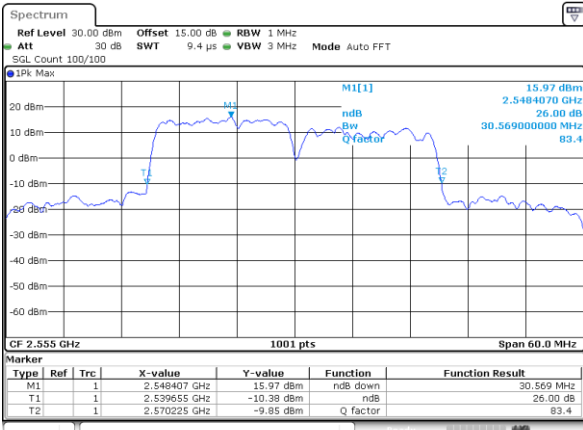

Date: 5.MAY.2020 14:25:56

Highest Channel / 15MHz+10MHz

Date: 5.MAY.2020 01:12:48

LTE Band 7C

64QAM

Lowest Channel / 15MHz+15MHz

Date: 5.MAY.2020 10:48:21

Lowest Channel / 15MHz+20MHz

Date: 5.MAY.2020 09:36:57

Middle Channel / 15MHz+15MHz

Date: 5.MAY.2020 11:38:52

Middle Channel / 15MHz+20MHz

Date: 5.MAY.2020 10:24:00

Highest Channel / 15MHz+15MHz

Date: 5.MAY.2020 12:40:40

Highest Channel / 15MHz+20MHz

Date: 5.MAY.2020 10:28:10

LTE Band 7C

64QAM

Lowest Channel / 20MHz+10MHz

Date: 5.MAY.2020 12:50:38

Lowest Channel / 20MHz+15MHz

Date: 5.MAY.2020 08:29:23

Middle Channel / 20MHz+10MHz

Date: 5.MAY.2020 13:16:25

Middle Channel / 20MHz+15MHz

Date: 5.MAY.2020 09:11:55

Highest Channel / 20MHz+10MHz

Date: 5.MAY.2020 13:18:30

Highest Channel / 20MHz+15MHz

Date: 5.MAY.2020 09:24:14

LTE Band 7C