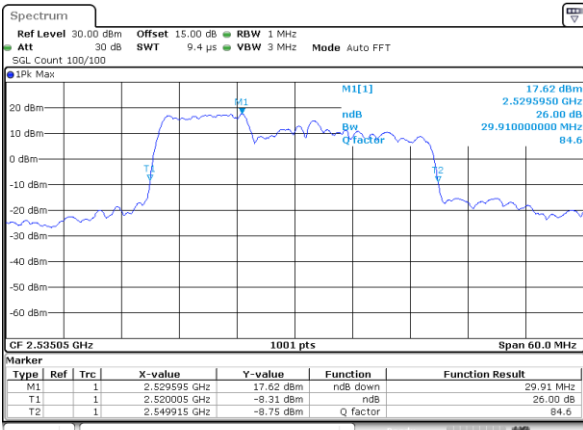

LTE Band 7C

16QAM

Lowest Channel / 10MHz+20MHz

Date: 5.MAY.2020 13:57:08

Lowest Channel / 15MHz+10MHz

Date: 5.MAY.2020 01:56:09

Middle Channel / 10MHz+20MHz

Date: 5.MAY.2020 14:17:48

Middle Channel / 15MHz+10MHz

Date: 5.MAY.2020 01:56:22

Highest Channel / 10MHz+20MHz

Date: 5.MAY.2020 14:24:19

Highest Channel / 15MHz+10MHz

Date: 5.MAY.2020 01:11:23

LTE Band 7C

16QAM