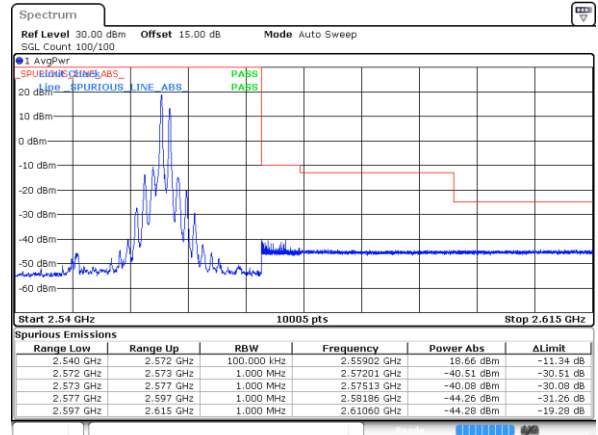

Lowest Band Edge / 1RB99 and 1RB0

Highest Band Edge / 1RB99 and 1RB0

Date: 4 MAY 2020 21:13:17

Date: 4 MAY 2020 21:32:12