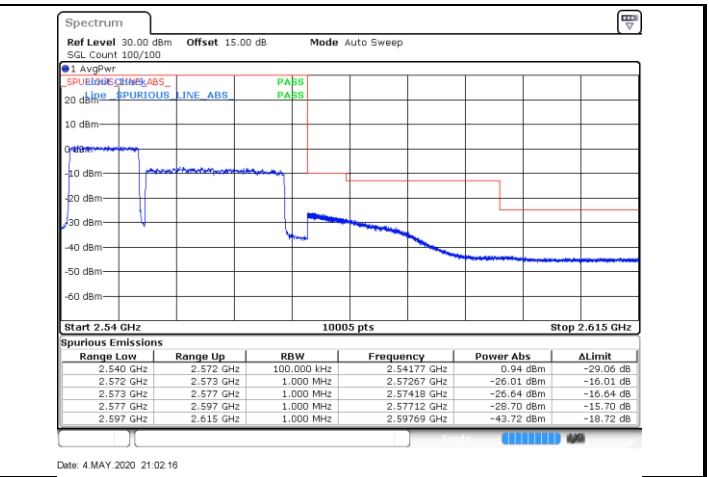

#### Lowest Band Edge / 1RB49 and 1RB0

#### Highest Band Edge / 1RB49 and 1RB0

Date: 4 MAY 2020 20:52:58

Date: 4 MAY 2020 20:58:15

#### Lowest Band Edge / Full RB

#### Highest Band Edge / Full RB

LTE Band 7C / 15MHz+10MHz

QPSK

Lowest Band Edge / 1RB0 and 1RB49

Date: 5 MAY 2020 00:56:34

Highest Band Edge / 1RB0 and 1RB49

Date: 5 MAY 2020 01:03:28

Lowest Band Edge / 1RB74 and 1RB0