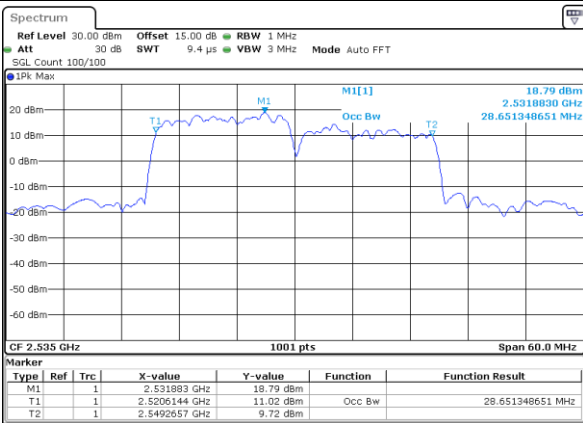

Date: 5.MAY.2020 14:24:03

Highest Channel / 15MHz+10MHz

Date: 5.MAY.2020 01:11:12

LTE Band 7C

16QAM

Lowest Channel / 15MHz+15MHz

Date: 5.MAY.2020 10:46:32

Lowest Channel / 15MHz+20MHz

Date: 5.MAY.2020 09:39:43

Middle Channel / 15MHz+15MHz

Date: 5.MAY.2020 11:41:37

Middle Channel / 15MHz+20MHz

Date: 5.MAY.2020 10:21:48

Highest Channel / 15MHz+15MHz

Date: 5.MAY.2020 12:39:02

Highest Channel / 15MHz+20MHz