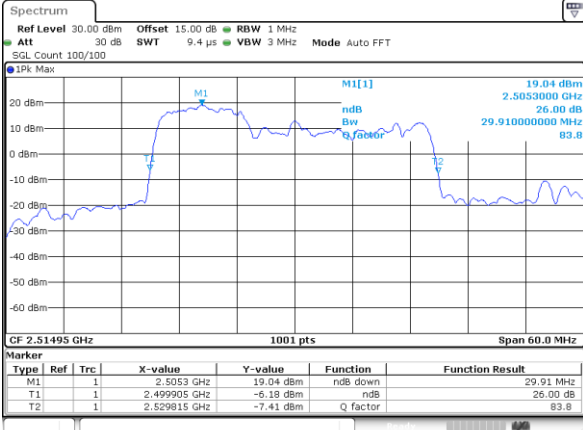

LTE Band 7C

16QAM

Lowest Channel / 10MHz+20MHz

Date: 5.MAY.2020 13:57:08

Lowest Channel / 15MHz+10MHz

Date: 5.MAY.2020 01:56:09

Middle Channel / 10MHz+20MHz

Date: 5.MAY.2020 14:17:48

Middle Channel / 15MHz+10MHz

Date: 5.MAY.2020 01:56:22

Highest Channel / 10MHz+20MHz

Date: 5.MAY.2020 14:24:19

Highest Channel / 15MHz+10MHz

Date: 5.MAY.2020 01:11:23

LTE Band 7C

16QAM