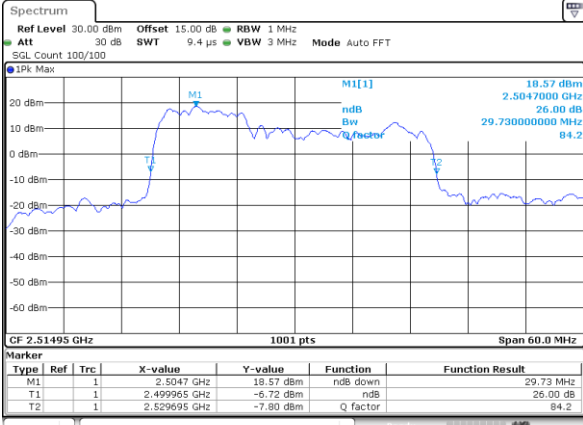

Highest Channel / 20MHz+15MHz

Date: 5.MAY.2020 09:22:28

LTE Band 7C

16QAM

Lowest Channel / 20MHz+20MHz

N/A

Date: 5 MAY 2020 02:15:37

Middle Channel / 20MHz+20MHz

N/A

Date: 5 MAY 2020 02:54:39

Highest Channel / 20MHz+20MHz

N/A

Date: 5 MAY 2020 03:00:05

LTE Band 7C

64QAM

Lowest Channel / 10MHz+20MHz

Date: 5.MAY.2020 13:59:27

Lowest Channel / 15MHz+10MHz

Date: 5.MAY.2020 01:57:30

Middle Channel / 10MHz+20MHz

Date: 5.MAY.2020 14:16:13

Middle Channel / 15MHz+10MHz

Date: 5.MAY.2020 01:48:52

Highest Channel / 10MHz+20MHz

Date: 5.MAY.2020 14:25:56

Highest Channel / 15MHz+10MHz

Date: 5.MAY.2020 01:12:48

LTE Band 7C

64QAM

Lowest Channel / 15MHz+15MHz

Date: 5.MAY.2020 10:48:21

Lowest Channel / 15MHz+20MHz