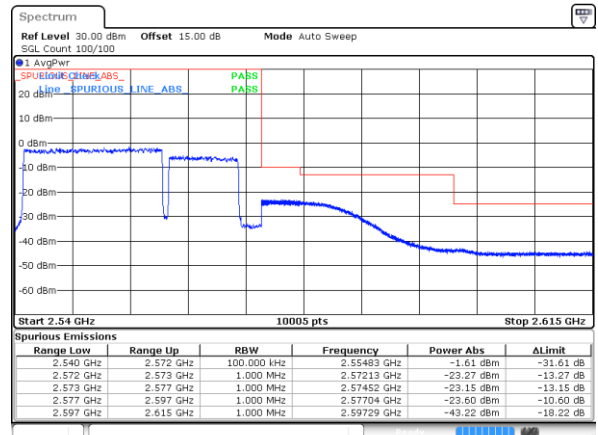

Lowest Band Edge / Full RB

Highest Band Edge / Full RB

Date: 4 MAY 2020 22:31:54

Date: 4 MAY 2020 23:17:48

LTE Band 7C / 20MHz+10MHz

QPSK

Lowest Band Edge / 1RB0 and 1RB49

Highest Band Edge / 1RB0 and 1RB49

Date: 4 MAY 2020 21:12:25

Date: 4 MAY 2020 21:32:49

Lowest Band Edge / 1RB99 and 1RB0

Highest Band Edge / 1RB99 and 1RB0

Date: 4 MAY 2020 21:13:17

Date: 4 MAY 2020 21:32:12

Lowest Band Edge / Full RB

Highest Band Edge / Full RB