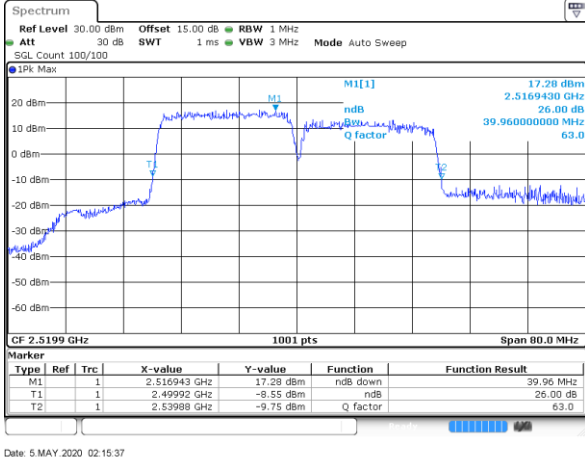

Highest Channel / 20MHz+15MHz

Date: 5.MAY.2020 09:22:28

LTE Band 7C

16QAM

Lowest Channel / 20MHz+20MHz

N/A

Date: 5 MAY 2020 02:15:37

Middle Channel / 20MHz+20MHz

N/A

Date: 5 MAY 2020 02:54:39

Highest Channel / 20MHz+20MHz

N/A

Date: 5 MAY 2020 03:00:05

LTE Band 7C

64QAM

Lowest Channel / 10MHz+20MHz