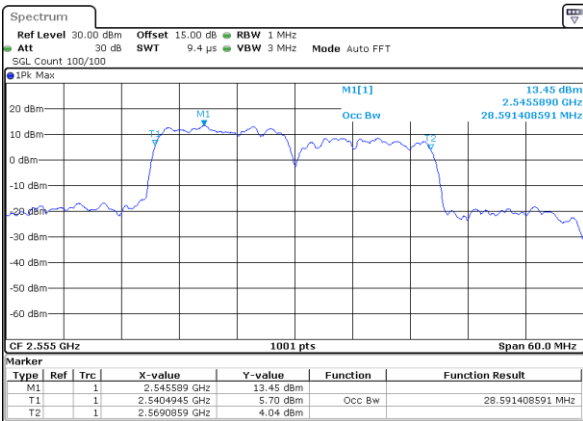

Middle Channel / 15MHz+10MHz

Date: 5.MAY.2020 01:51:30

Highest Channel / 10MHz+20MHz

Date: 5.MAY.2020 14:22:17

Highest Channel / 15MHz+10MHz

Date: 5.MAY.2020 01:09:33

LTE Band 7C

QPSK

Lowest Channel / 15MHz+15MHz

Date: 5.MAY.2020 10:44:59

Lowest Channel / 15MHz+20MHz

Date: 5.MAY.2020 09:40:25

Middle Channel / 15MHz+15MHz

Date: 5.MAY.2020 11:43:27

Middle Channel / 15MHz+20MHz

Date: 5.MAY.2020 10:20:14

Highest Channel / 15MHz+15MHz

Date: 5.MAY.2020 12:37:17

Highest Channel / 15MHz+20MHz

Date: 5.MAY.2020 10:31:27

LTE Band 7C

QPSK

Lowest Channel / 20MHz+10MHz

Date: 5.MAY.2020 12:53:35