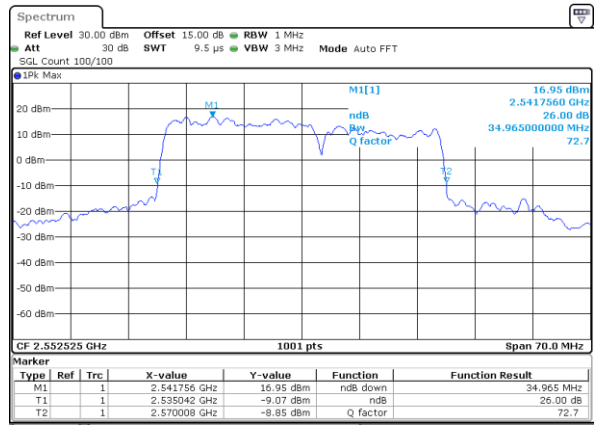

Highest Channel / 15MHz+15MHz

Date: 5.MAY.2020 12:39:11

Highest Channel / 15MHz+20MHz

Date: 5.MAY.2020 10:29:59

LTE Band 7C

16QAM

Lowest Channel / 20MHz+10MHz

Date: 5.MAY.2020 12:52:14

Lowest Channel / 20MHz+15MHz

Date: 5.MAY.2020 08:27:23

Middle Channel / 20MHz+10MHz

Date: 5.MAY.2020 13:13:44

Middle Channel / 20MHz+15MHz

Date: 5.MAY.2020 09:13:31

Highest Channel / 20MHz+10MHz

Date: 5.MAY.2020 13:20:25

Highest Channel / 20MHz+15MHz

Date: 5.MAY.2020 09:22:28

LTE Band 7C

16QAM

Lowest Channel / 20MHz+20MHz

N/A

Date: 5 MAY 2020 02:15:37

Middle Channel / 20MHz+20MHz

N/A

Date: 5 MAY 2020 02:54:39

Highest Channel / 20MHz+20MHz

N/A

Date: 5 MAY 2020 03:00:05

LTE Band 7C

64QAM

Lowest Channel / 10MHz+20MHz