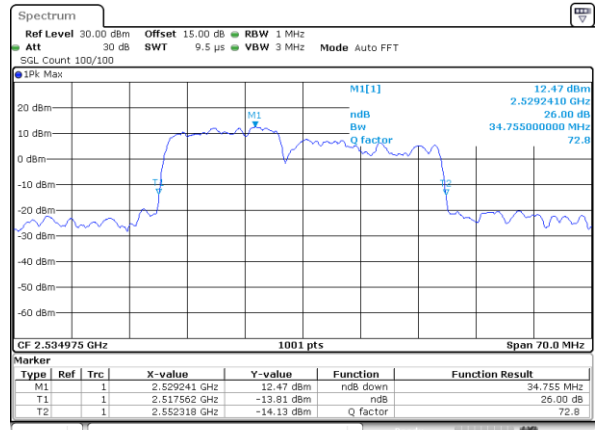

Date: 5.MAY.2020 14:25:56

Highest Channel / 15MHz+10MHz

Date: 5.MAY.2020 01:12:48

LTE Band 7C

64QAM

Lowest Channel / 15MHz+15MHz

Date: 5.MAY.2020 10:48:21

Lowest Channel / 15MHz+20MHz

Date: 5.MAY.2020 09:36:57

Middle Channel / 15MHz+15MHz

Date: 5.MAY.2020 11:38:52

Middle Channel / 15MHz+20MHz

Date: 5.MAY.2020 10:24:00

Highest Channel / 15MHz+15MHz

Date: 5.MAY.2020 12:40:40

Highest Channel / 15MHz+20MHz