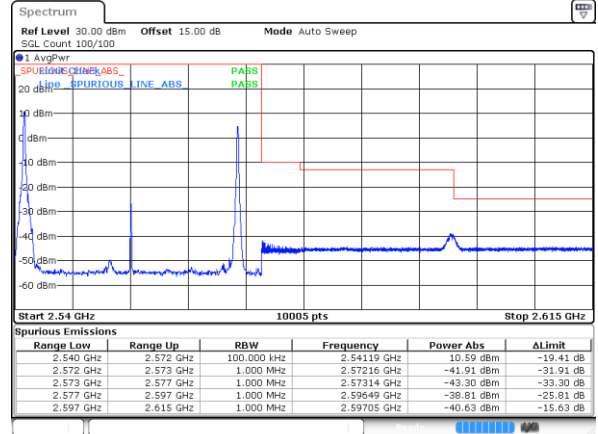

Lowest Band Edge / Full RB

Highest Band Edge / Full RB

Date: 4 MAY 2020 22:31:54

Date: 4 MAY 2020 23:17:48

LTE Band 7C / 20MHz+10MHz

QPSK

Lowest Band Edge / 1RB0 and 1RB49

Highest Band Edge / 1RB0 and 1RB49