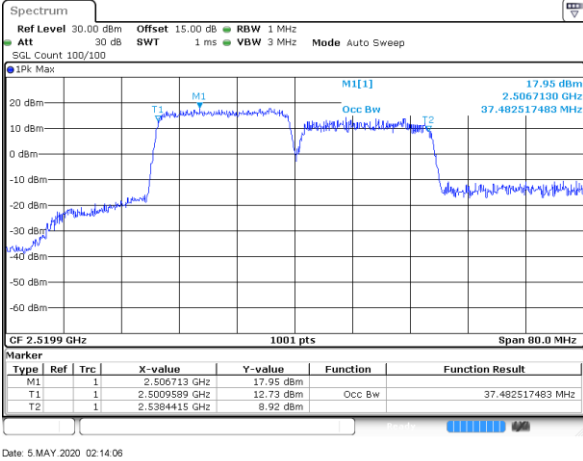

Highest Channel / 20MHz+15MHz

Date: 5.MAY.2020 09:20:19

LTE Band 7C

QPSK

Lowest Channel / 20MHz+20MHz

N/A

Date: 5 MAY 2020 02:14:06

Middle Channel / 20MHz+20MHz

N/A

Date: 5 MAY 2020 02:55:56

Highest Channel / 20MHz+20MHz

N/A

Date: 5 MAY 2020 02:57:56

LTE Band 7C

16QAM

Lowest Channel / 10MHz+20MHz