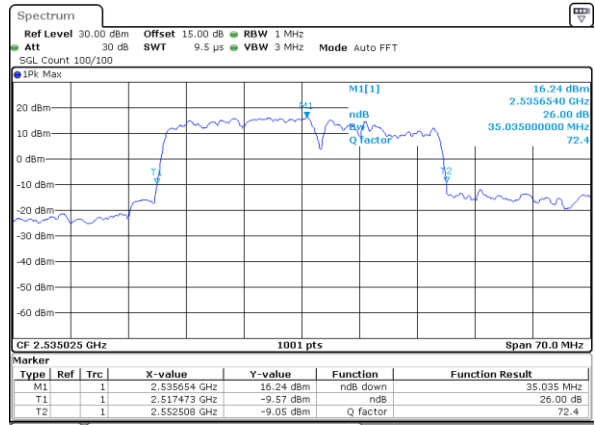

Highest Channel / 15MHz+15MHz

Date: 5.MAY.2020 12:39:11

Highest Channel / 15MHz+20MHz

Date: 5.MAY.2020 10:29:59

LTE Band 7C

16QAM

Lowest Channel / 20MHz+10MHz

Date: 5.MAY.2020 12:52:14

Lowest Channel / 20MHz+15MHz

Date: 5.MAY.2020 08:27:23

Middle Channel / 20MHz+10MHz

Date: 5.MAY.2020 13:13:44

Middle Channel / 20MHz+15MHz

Date: 5.MAY.2020 09:13:31

Highest Channel / 20MHz+10MHz

Date: 5.MAY.2020 13:20:25

Highest Channel / 20MHz+15MHz

Date: 5.MAY.2020 09:22:28

LTE Band 7C

16QAM

Lowest Channel / 20MHz+20MHz

N/A

Date: 5 MAY 2020 02:15:37

Middle Channel / 20MHz+20MHz

N/A

Date: 5 MAY 2020 02:54:39

Highest Channel / 20MHz+20MHz

N/A

Date: 5 MAY 2020 03:00:05

LTE Band 7C

64QAM

Lowest Channel / 10MHz+20MHz