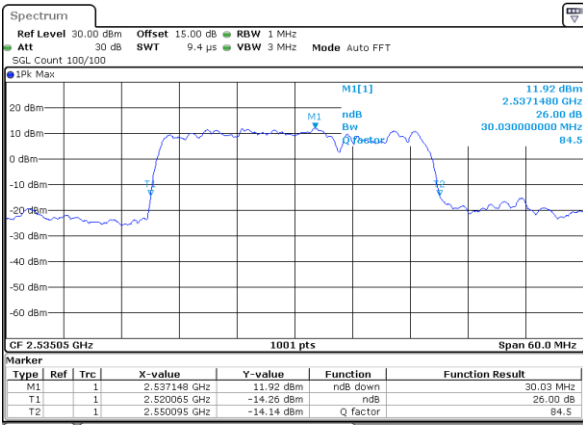

Highest Channel / 15MHz+15MHz

Date: 5.MAY.2020 12:39:11

Highest Channel / 15MHz+20MHz

Date: 5.MAY.2020 10:29:59

LTE Band 7C

16QAM

Lowest Channel / 20MHz+10MHz

Date: 5.MAY.2020 12:52:14

Lowest Channel / 20MHz+15MHz

Date: 5.MAY.2020 08:27:23

Middle Channel / 20MHz+10MHz

Date: 5.MAY.2020 13:13:44

Middle Channel / 20MHz+15MHz

Date: 5.MAY.2020 09:13:31

Highest Channel / 20MHz+10MHz

Date: 5.MAY.2020 13:20:25