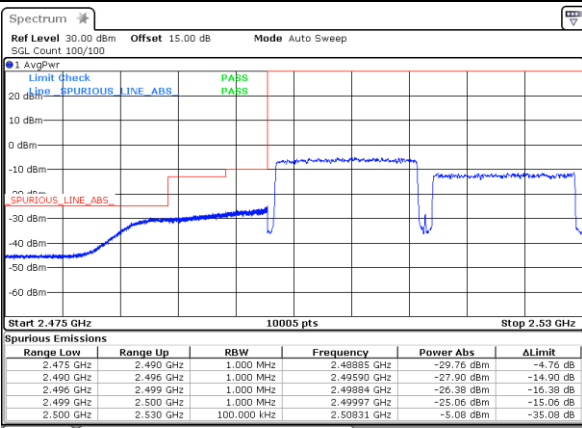

#### Highest Band Edge / Full RB

LTE Band 7C / 15MHz+10MHz

QPSK

Lowest Band Edge / 1RB0 and 1RB49

Date: 5 MAY 2020 00:56:34

Highest Band Edge / 1RB0 and 1RB49

Date: 5 MAY 2020 01:03:28

Lowest Band Edge / 1RB74 and 1RB0

Date: 5 MAY 2020 00:57:03

Highest Band Edge / 1RB74 and 1RB0

Date: 5 MAY 2020 00:59:59

Lowest Band Edge / Full RB

Date: 5 MAY 2020 00:53:50

Highest Band Edge / Full RB

Date: 5 MAY 2020 01:06:04

LTE Band 7C / 15MHz+15MHz

QPSK

Lowest Band Edge / 1RB0 and 1RB74

Date: 4 MAY 2020 21:58:25

Highest Band Edge / 1RB0 and 1RB74

Date: 4 MAY 2020 22:04:43

Lowest Band Edge / 1RB74 and 1RB0

Date: 4 MAY 2020 21:58:52

Highest Band Edge / 1RB74 and 1RB0

Date: 4 MAY 2020 22:04:04

Lowest Band Edge / Full RB

Date: 4 MAY 2020 21:48:38

Highest Band Edge / Full RB

Date: 4 MAY 2020 22:13:26

LTE Band 7C / 15MHz+20MHz

QPSK

Lowest Band Edge / 1RB0 and 1RB9