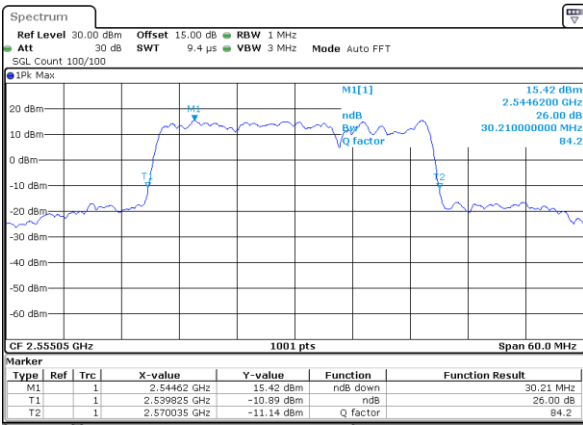

Highest Channel / 15MHz+15MHz

Date: 5.MAY.2020 12:39:11

Highest Channel / 15MHz+20MHz

Date: 5.MAY.2020 10:29:59

LTE Band 7C

16QAM

Lowest Channel / 20MHz+10MHz

Date: 5.MAY.2020 12:52:14

Lowest Channel / 20MHz+15MHz

Date: 5.MAY.2020 08:27:23

Middle Channel / 20MHz+10MHz

Date: 5.MAY.2020 13:13:44

Middle Channel / 20MHz+15MHz

Date: 5.MAY.2020 09:13:31

Highest Channel / 20MHz+10MHz

Date: 5.MAY.2020 13:20:25

Highest Channel / 20MHz+15MHz

Date: 5.MAY.2020 09:22:28

LTE Band 7C

16QAM

Lowest Channel / 20MHz+20MHz

N/A

Date: 5 MAY 2020 02:15:37

Middle Channel / 20MHz+20MHz