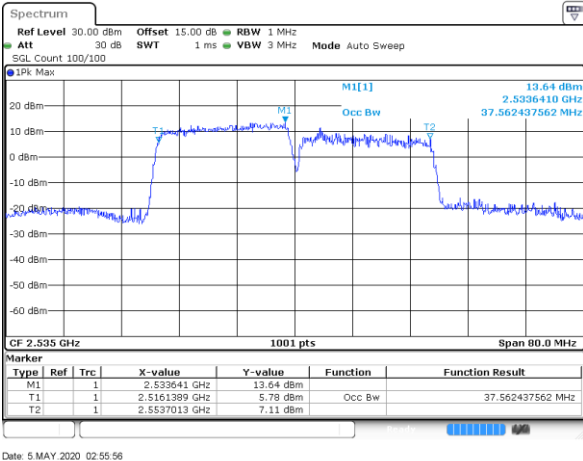

Highest Channel / 20MHz+15MHz

Date: 5.MAY.2020 09:20:19

LTE Band 7C

QPSK

Lowest Channel / 20MHz+20MHz

N/A

Date: 5 MAY 2020 02:14:06

Middle Channel / 20MHz+20MHz

N/A

Date: 5 MAY 2020 02:55:56

Highest Channel / 20MHz+20MHz

N/A

Date: 5 MAY 2020 02:57:56

LTE Band 7C

16QAM

Lowest Channel / 10MHz+20MHz