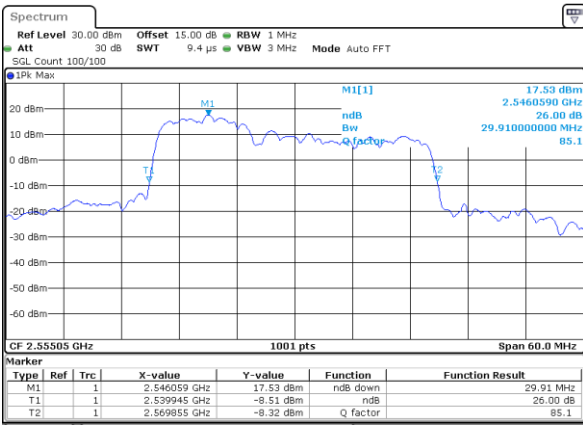

N/A

Date: 5 MAY 2020 02:54:39

Highest Channel / 20MHz+20MHz

N/A

Date: 5 MAY 2020 03:00:05

LTE Band 7C

64QAM

Lowest Channel / 10MHz+20MHz

Date: 5.MAY.2020 13:59:27

Lowest Channel / 15MHz+10MHz

Date: 5.MAY.2020 01:57:30

Middle Channel / 10MHz+20MHz

Date: 5.MAY.2020 14:16:13

Middle Channel / 15MHz+10MHz

Date: 5.MAY.2020 01:48:52

Highest Channel / 10MHz+20MHz

Date: 5.MAY.2020 14:25:56

Highest Channel / 15MHz+10MHz

Date: 5.MAY.2020 01:12:48

LTE Band 7C

64QAM

Lowest Channel / 15MHz+15MHz

Date: 5.MAY.2020 10:48:21

Lowest Channel / 15MHz+20MHz