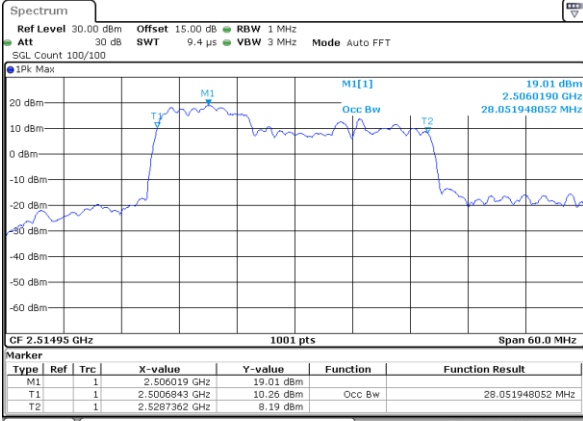

Highest Channel / 20MHz+15MHz

Date: 5.MAY.2020 09:20:19

LTE Band 7C

QPSK

Lowest Channel / 20MHz+20MHz

N/A

Date: 5 MAY 2020 02:14:06

Middle Channel / 20MHz+20MHz

N/A

Date: 5 MAY 2020 02:55:56

Highest Channel / 20MHz+20MHz

N/A

Date: 5 MAY 2020 02:57:56

LTE Band 7C

16QAM

Lowest Channel / 10MHz+20MHz

Date: 5.MAY.2020 13:56:55

Lowest Channel / 15MHz+10MHz

Date: 5.MAY.2020 01:55:58

Middle Channel / 10MHz+20MHz

Date: 5.MAY.2020 14:17:37

Middle Channel / 15MHz+10MHz

Date: 5.MAY.2020 01:55:11

Highest Channel / 10MHz+20MHz