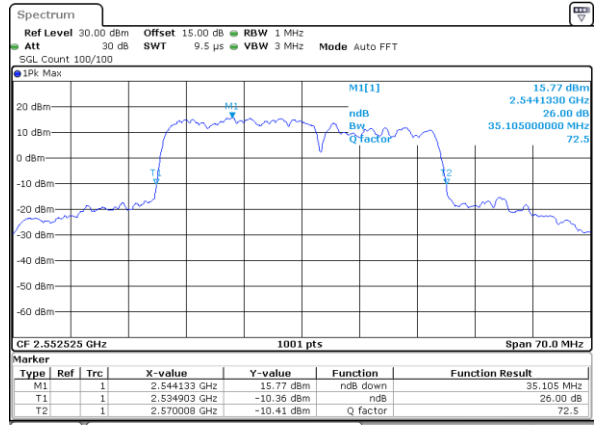

Date: 5.MAY.2020 10:28:10

LTE Band 7C

64QAM

Lowest Channel / 20MHz+10MHz

Date: 5.MAY.2020 12:50:38

Lowest Channel / 20MHz+15MHz

Date: 5.MAY.2020 08:29:23

Middle Channel / 20MHz+10MHz

Date: 5.MAY.2020 13:16:25

Middle Channel / 20MHz+15MHz

Date: 5.MAY.2020 09:11:55

Highest Channel / 20MHz+10MHz

Date: 5.MAY.2020 13:18:30

Highest Channel / 20MHz+15MHz

Date: 5.MAY.2020 09:24:14

LTE Band 7C

64QAM

Lowest Channel / 20MHz+20MHz

N/A

Date: 5 MAY 2020 02:17:04

Middle Channel / 20MHz+20MHz

N/A

Date: 5 MAY 2020 02:53:12

Highest Channel / 20MHz+20MHz