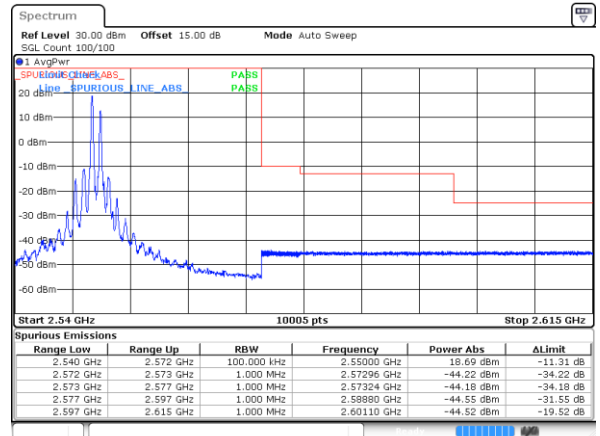

Lowest Band Edge / 1RB49 and 1RB0

Highest Band Edge / 1RB49 and 1RB0

Date: 4 MAY 2020 20:52:58

Date: 4 MAY 2020 20:58:15

Lowest Band Edge / Full RB

Highest Band Edge / Full RB