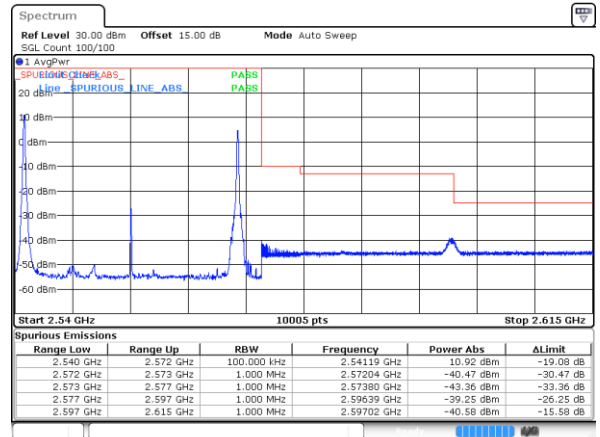

Conducted Band Edge

LTE Band 7C / 10MHz+20MHz

QPSK

Lowest Band Edge / 1RB0 and 1RB99

Highest Band Edge / 1RB0 and 1RB99

Date: 4 MAY 2020 20:50:31

Date: 4 MAY 2020 20:58:52