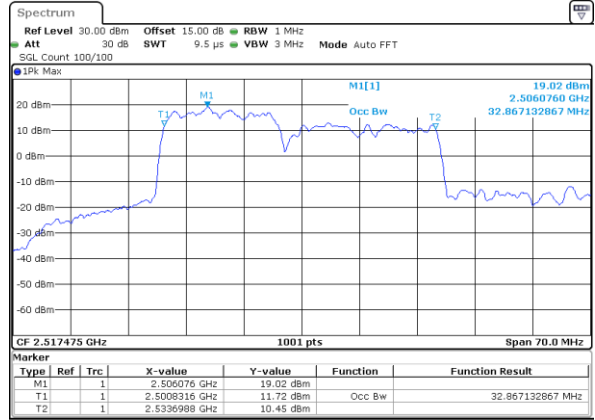

Date: 5.MAY.2020 13:56:55

Lowest Channel / 15MHz+10MHz

Date: 5.MAY.2020 01:55:58

Middle Channel / 10MHz+20MHz

Date: 5.MAY.2020 14:17:37

Middle Channel / 15MHz+10MHz

Date: 5.MAY.2020 01:55:11

Highest Channel / 10MHz+20MHz

Date: 5.MAY.2020 14:24:03

Highest Channel / 15MHz+10MHz

Date: 5.MAY.2020 01:11:12

LTE Band 7C

16QAM

Lowest Channel / 15MHz+15MHz

Date: 5.MAY.2020 10:46:32

Lowest Channel / 15MHz+20MHz

Date: 5.MAY.2020 09:39:43

Middle Channel / 15MHz+15MHz

Date: 5.MAY.2020 11:41:37

Middle Channel / 15MHz+20MHz

Date: 5.MAY.2020 10:21:48

Highest Channel / 15MHz+15MHz

Date: 5.MAY.2020 12:39:02

Highest Channel / 15MHz+20MHz