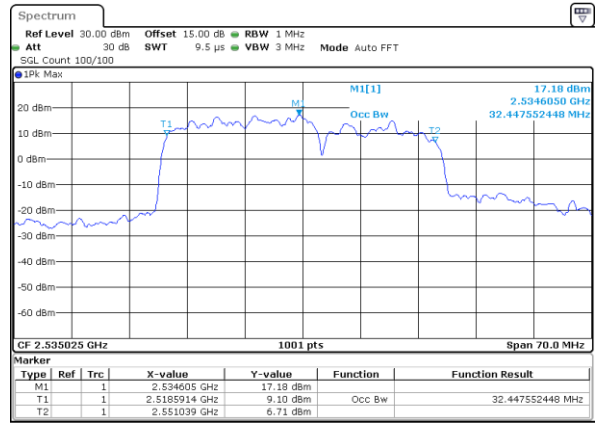

Middle Channel / 15MHz+20MHz

Date: 5.MAY.2020 10:23:44

Highest Channel / 15MHz+15MHz

Date: 5.MAY.2020 12:40:30

Highest Channel / 15MHz+20MHz

Date: 5.MAY.2020 10:27:55

LTE Band 7C

64QAM

Lowest Channel / 20MHz+10MHz

Date: 5.MAY.2020 12:50:28

Lowest Channel / 20MHz+15MHz

Date: 5.MAY.2020 08:29:08

Middle Channel / 20MHz+10MHz

Date: 5.MAY.2020 13:16:10

Middle Channel / 20MHz+15MHz

Date: 5.MAY.2020 09:11:44

Highest Channel / 20MHz+10MHz

Date: 5.MAY.2020 13:18:17

Highest Channel / 20MHz+15MHz

Date: 5.MAY.2020 09:24:01

LTE Band 7C

64QAM

Lowest Channel / 20MHz+20MHz

N/A