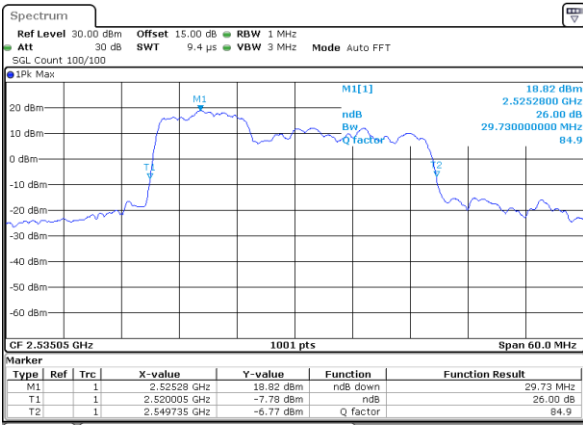

Highest Channel / 20MHz+15MHz

Date: 5.MAY.2020 09:22:28

LTE Band 7C

16QAM

Lowest Channel / 20MHz+20MHz

N/A

Date: 5 MAY 2020 02:15:37

Middle Channel / 20MHz+20MHz

N/A

Date: 5 MAY 2020 02:54:39

Highest Channel / 20MHz+20MHz

N/A

Date: 5 MAY 2020 03:00:05

LTE Band 7C

64QAM

Lowest Channel / 10MHz+20MHz

Date: 5.MAY.2020 13:59:27

Lowest Channel / 15MHz+10MHz

Date: 5.MAY.2020 01:57:30

Middle Channel / 10MHz+20MHz

Date: 5.MAY.2020 14:16:13

Middle Channel / 15MHz+10MHz

Date: 5.MAY.2020 01:48:52

Highest Channel / 10MHz+20MHz

Date: 5.MAY.2020 14:25:56

Highest Channel / 15MHz+10MHz

Date: 5.MAY.2020 01:12:48

LTE Band 7C

64QAM

Lowest Channel / 15MHz+15MHz

Date: 5.MAY.2020 10:48:21

Lowest Channel / 15MHz+20MHz