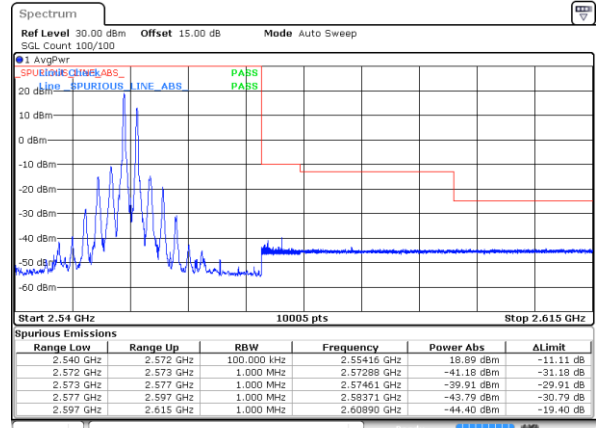

#### Highest Band Edge / Full RB

LTE Band 7C / 15MHz+10MHz

QPSK

Lowest Band Edge / 1RB0 and 1RB49

Date: 5 MAY 2020 00:56:34

Highest Band Edge / 1RB0 and 1RB49

Date: 5 MAY 2020 01:03:28

Lowest Band Edge / 1RB74 and 1RB0

Date: 5 MAY 2020 00:57:03

Highest Band Edge / 1RB74 and 1RB0

Date: 5 MAY 2020 00:59:59

Lowest Band Edge / Full RB

Date: 5 MAY 2020 00:53:50

Highest Band Edge / Full RB

Date: 5 MAY 2020 01:06:04

LTE Band 7C / 15MHz+15MHz

QPSK

Lowest Band Edge / 1RB0 and 1RB74

Date: 4 MAY 2020 21:58:25

Highest Band Edge / 1RB0 and 1RB74

Date: 4 MAY 2020 22:04:43

Lowest Band Edge / 1RB74 and 1RB0

Date: 4 MAY 2020 21:58:52

Highest Band Edge / 1RB74 and 1RB0

Date: 4 MAY 2020 22:04:04

Lowest Band Edge / Full RB

Date: 4 MAY 2020 21:48:38

Highest Band Edge / Full RB

Date: 4 MAY 2020 22:13:26

LTE Band 7C / 15MHz+20MHz

QPSK

Lowest Band Edge / 1RB0 and 1RB9