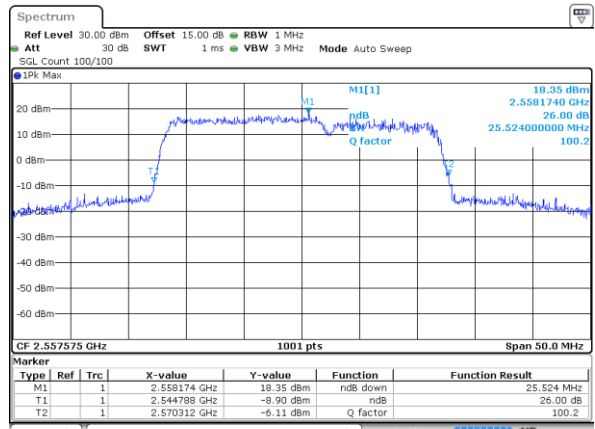

Middle Channel / 15MHz+10MHz

Date: 5.MAY.2020 01:56:22

Highest Channel / 10MHz+20MHz

Date: 5.MAY.2020 14:24:19

Highest Channel / 15MHz+10MHz

Date: 5.MAY.2020 01:11:23

LTE Band 7C

16QAM