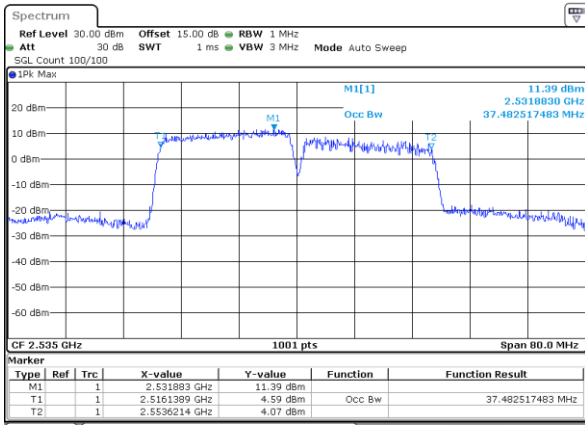

Middle Channel / 20MHz+20MHz

N/A

Date: 5 MAY 2020 02:53:02