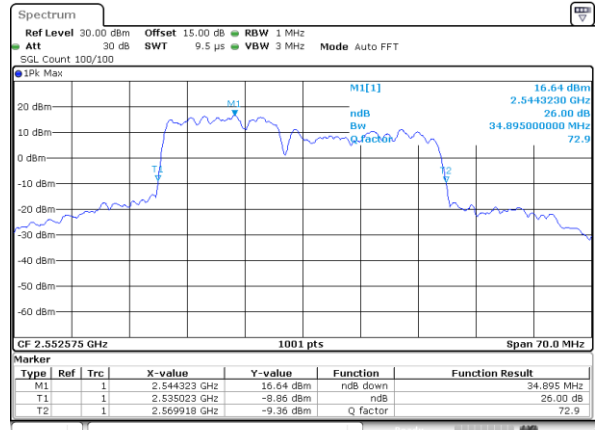

Date: 5.MAY.2020 14:25:56

Highest Channel / 15MHz+10MHz

Date: 5.MAY.2020 01:12:48

LTE Band 7C

64QAM

Lowest Channel / 15MHz+15MHz

Date: 5.MAY.2020 10:48:21

Lowest Channel / 15MHz+20MHz

Date: 5.MAY.2020 09:36:57

Middle Channel / 15MHz+15MHz

Date: 5.MAY.2020 11:38:52

Middle Channel / 15MHz+20MHz

Date: 5.MAY.2020 10:24:00

Highest Channel / 15MHz+15MHz

Date: 5.MAY.2020 12:40:40

Highest Channel / 15MHz+20MHz

Date: 5.MAY.2020 10:28:10

LTE Band 7C

64QAM

Lowest Channel / 20MHz+10MHz

Date: 5.MAY.2020 12:50:38

Lowest Channel / 20MHz+15MHz

Date: 5.MAY.2020 08:29:23

Middle Channel / 20MHz+10MHz

Date: 5.MAY.2020 13:16:25

Middle Channel / 20MHz+15MHz

Date: 5.MAY.2020 09:11:55

Highest Channel / 20MHz+10MHz

Date: 5.MAY.2020 13:18:30

Highest Channel / 20MHz+15MHz

Date: 5.MAY.2020 09:24:14

LTE Band 7C