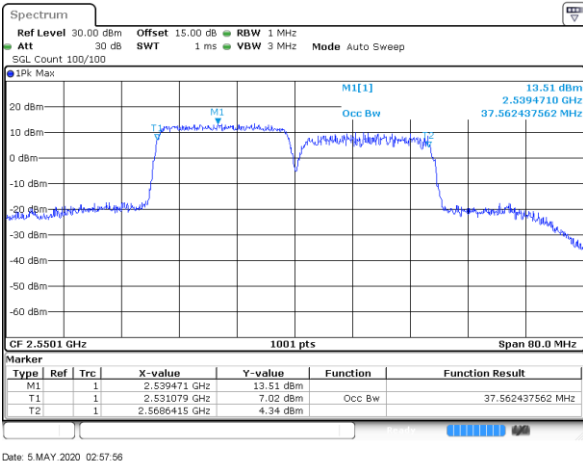

Highest Channel / 20MHz+15MHz

Date: 5.MAY.2020 09:20:19

LTE Band 7C

QPSK

Lowest Channel / 20MHz+20MHz

N/A

Date: 5 MAY 2020 02:14:06

Middle Channel / 20MHz+20MHz

N/A

Date: 5 MAY 2020 02:55:56

Highest Channel / 20MHz+20MHz

N/A

Date: 5 MAY 2020 02:57:56

LTE Band 7C

16QAM

Lowest Channel / 10MHz+20MHz