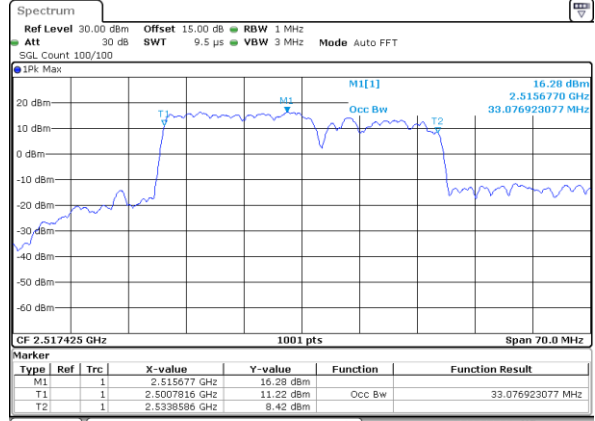

Date: 5.MAY.2020 10:29:47

LTE Band 7C

16QAM

Lowest Channel / 20MHz+10MHz

Date: 5.MAY.2020 12:52:03

Lowest Channel / 20MHz+15MHz

Date: 5.MAY.2020 08:27:12

Middle Channel / 20MHz+10MHz

Date: 5.MAY.2020 13:13:29

Middle Channel / 20MHz+15MHz

Date: 5.MAY.2020 09:13:20

Highest Channel / 20MHz+10MHz

Date: 5.MAY.2020 13:20:14

Highest Channel / 20MHz+15MHz

Date: 5.MAY.2020 09:22:18

LTE Band 7C