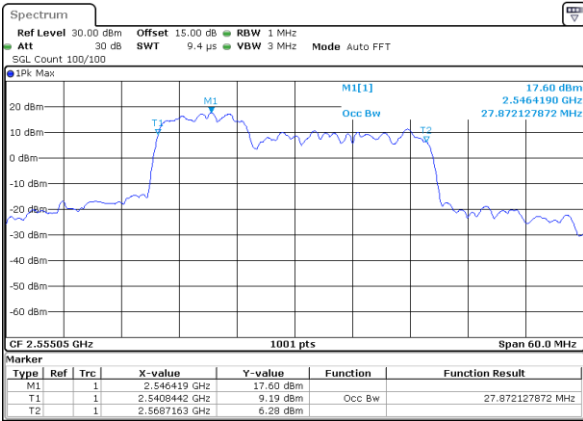

N/A

Date: 5 MAY 2020 02:59:54

LTE Band 7C

64QAM

Lowest Channel / 10MHz+20MHz

Date: 5.MAY.2020 13:59:15

Lowest Channel / 15MHz+10MHz

Date: 5 MAY 2020 01:57:21

Middle Channel / 10MHz+20MHz

Date: 5.MAY.2020 14:16:01

Middle Channel / 15MHz+10MHz

Date: 5 MAY 2020 01:48:44

Highest Channel / 10MHz+20MHz

Date: 5.MAY.2020 14:25:44

Highest Channel / 15MHz+10MHz

Date: 5 MAY 2020 01:12:38

LTE Band 7C

64QAM

Lowest Channel / 15MHz+15MHz

Date: 5.MAY.2020 10:48:07

Lowest Channel / 15MHz+20MHz

Date: 5.MAY.2020 09:36:39

Middle Channel / 15MHz+15MHz

Date: 5.MAY.2020 11:38:02