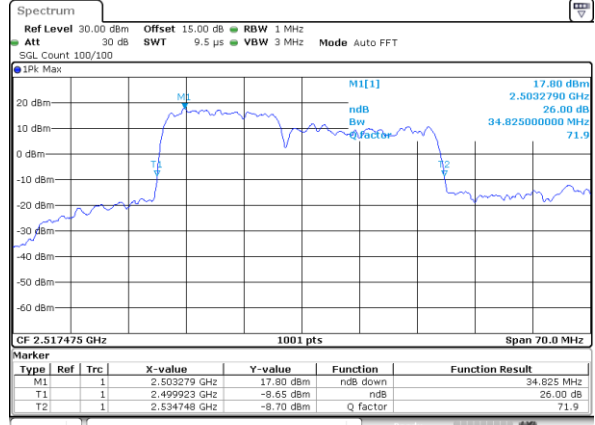

LTE Band 7C

16QAM

Lowest Channel / 10MHz+20MHz

Date: 5.MAY.2020 13:57:08

Lowest Channel / 15MHz+10MHz

Date: 5.MAY.2020 01:56:09

Middle Channel / 10MHz+20MHz

Date: 5.MAY.2020 14:17:48

Middle Channel / 15MHz+10MHz

Date: 5.MAY.2020 01:56:22

Highest Channel / 10MHz+20MHz

Date: 5.MAY.2020 14:24:19

Highest Channel / 15MHz+10MHz

Date: 5.MAY.2020 01:11:23

LTE Band 7C

16QAM

Lowest Channel / 15MHz+15MHz

Date: 5.MAY.2020 10:46:44

Lowest Channel / 15MHz+20MHz

Date: 5.MAY.2020 09:38:53

Middle Channel / 15MHz+15MHz

Date: 5.MAY.2020 11:41:50

Middle Channel / 15MHz+20MHz

Date: 5.MAY.2020 10:21:58

Highest Channel / 15MHz+15MHz

Date: 5.MAY.2020 12:39:11

Highest Channel / 15MHz+20MHz

Date: 5.MAY.2020 10:29:59

LTE Band 7C

16QAM

Lowest Channel / 20MHz+10MHz

Date: 5.MAY.2020 12:52:14