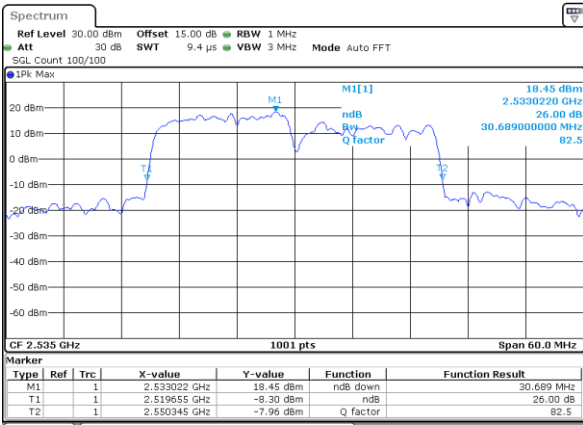

Middle Channel / 15MHz+10MHz

Date: 5.MAY.2020 01:56:22

Highest Channel / 10MHz+20MHz

Date: 5.MAY.2020 14:24:19

Highest Channel / 15MHz+10MHz

Date: 5.MAY.2020 01:11:23

LTE Band 7C

16QAM

Lowest Channel / 15MHz+15MHz

Date: 5.MAY.2020 10:46:44

Lowest Channel / 15MHz+20MHz

Date: 5.MAY.2020 09:38:53

Middle Channel / 15MHz+15MHz

Date: 5.MAY.2020 11:41:50

Middle Channel / 15MHz+20MHz

Date: 5.MAY.2020 10:21:58

Highest Channel / 15MHz+15MHz

Date: 5.MAY.2020 12:39:11

Highest Channel / 15MHz+20MHz

Date: 5.MAY.2020 10:29:59

LTE Band 7C

16QAM

Lowest Channel / 20MHz+10MHz

Date: 5.MAY.2020 12:52:14