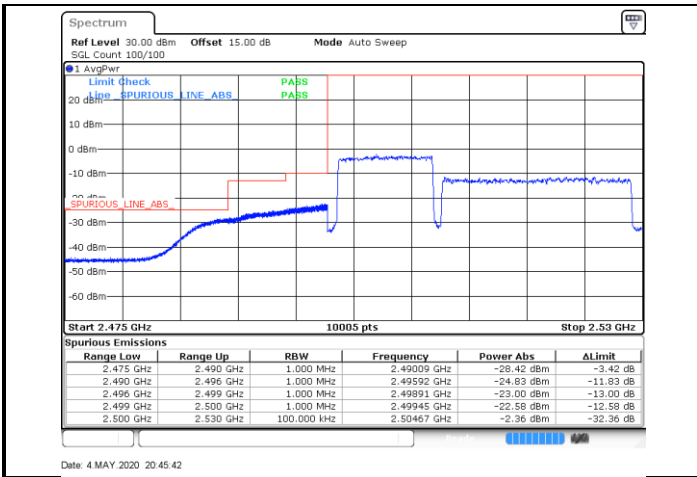

#### Highest Band Edge / 1RB49 and 1RB0

Date: 4 MAY 2020 20:52:58

Date: 4 MAY 2020 20:58:15

#### Lowest Band Edge / Full RB

#### Highest Band Edge / Full RB

LTE Band 7C / 15MHz+10MHz

QPSK

Lowest Band Edge / 1RB0 and 1RB49

Date: 5 MAY 2020 00:56:34

Highest Band Edge / 1RB0 and 1RB49

Date: 5 MAY 2020 01:03:28

Lowest Band Edge / 1RB74 and 1RB0