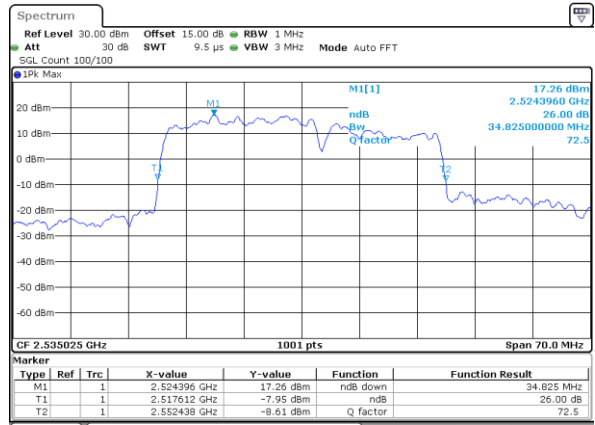

Date: 5.MAY.2020 09:36:57

Middle Channel / 15MHz+15MHz

Date: 5.MAY.2020 11:38:52

Middle Channel / 15MHz+20MHz

Date: 5.MAY.2020 10:24:00

Highest Channel / 15MHz+15MHz

Date: 5.MAY.2020 12:40:40

Highest Channel / 15MHz+20MHz

Date: 5.MAY.2020 10:28:10

LTE Band 7C

64QAM

Lowest Channel / 20MHz+10MHz

Date: 5.MAY.2020 12:50:38

Lowest Channel / 20MHz+15MHz

Date: 5.MAY.2020 08:29:23

Middle Channel / 20MHz+10MHz

Date: 5.MAY.2020 13:16:25

Middle Channel / 20MHz+15MHz

Date: 5.MAY.2020 09:11:55

Highest Channel / 20MHz+10MHz

Date: 5.MAY.2020 13:18:30

Highest Channel / 20MHz+15MHz

Date: 5.MAY.2020 09:24:14

LTE Band 7C