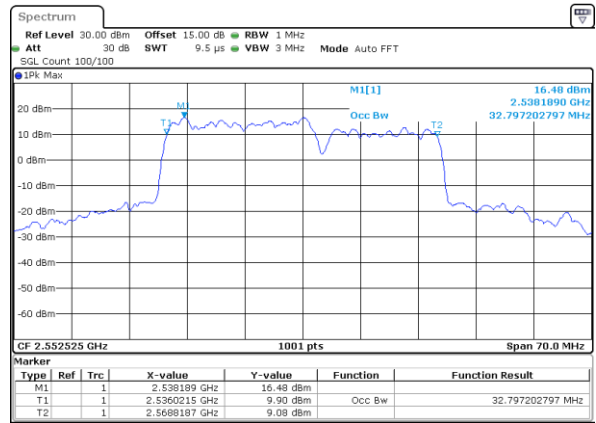

Middle Channel / 15MHz+20MHz

Date: 5.MAY.2020 10:23:44

Highest Channel / 15MHz+15MHz

Date: 5.MAY.2020 12:40:30

Highest Channel / 15MHz+20MHz

Date: 5.MAY.2020 10:27:55

LTE Band 7C

64QAM

Lowest Channel / 20MHz+10MHz

Date: 5.MAY.2020 12:50:28

Lowest Channel / 20MHz+15MHz

Date: 5.MAY.2020 08:29:08

Middle Channel / 20MHz+10MHz

Date: 5.MAY.2020 13:16:10

Middle Channel / 20MHz+15MHz

Date: 5.MAY.2020 09:11:44

Highest Channel / 20MHz+10MHz

Date: 5.MAY.2020 13:18:17

Highest Channel / 20MHz+15MHz

Date: 5.MAY.2020 09:24:01

LTE Band 7C

64QAM

Lowest Channel / 20MHz+20MHz

N/A