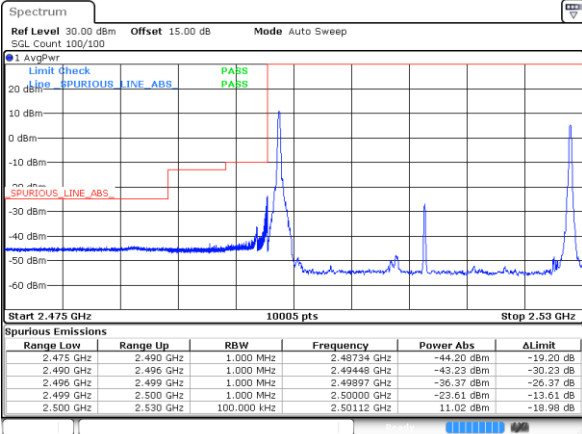

Date: 4 MAY 2020 22:04:04

Lowest Band Edge / Full RB

Date: 4 MAY 2020 21:48:38

Highest Band Edge / Full RB

Date: 4 MAY 2020 22:13:26

LTE Band 7C / 15MHz+20MHz

QPSK

Lowest Band Edge / 1RB0 and 1RB9

Lowest Band Edge / Full RB

Highest Band Edge / Full RB

Date: 4 MAY 2020 22:31:54

Date: 4 MAY 2020 23:17:48

LTE Band 7C / 20MHz+10MHz

QPSK

Lowest Band Edge / 1RB0 and 1RB49

Highest Band Edge / 1RB0 and 1RB49