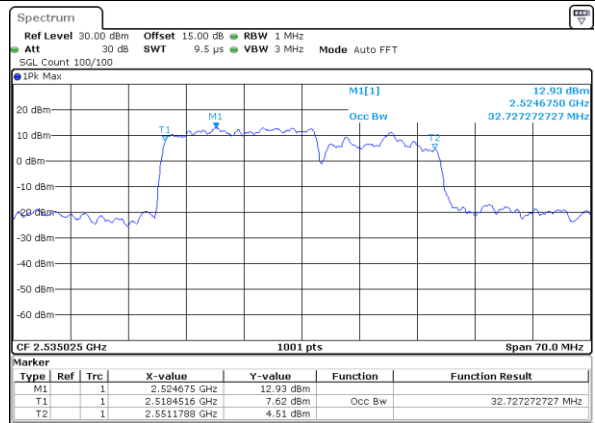

Highest Channel / 15MHz+15MHz

Date: 5.MAY.2020 12:37:17

Highest Channel / 15MHz+20MHz

Date: 5.MAY.2020 10:31:27

LTE Band 7C

QPSK

Lowest Channel / 20MHz+10MHz

Date: 5.MAY.2020 12:53:35

Lowest Channel / 20MHz+15MHz

Date: 5.MAY.2020 08:25:19

Middle Channel / 20MHz+10MHz

Date: 5.MAY.2020 13:11:57

Middle Channel / 20MHz+15MHz

Date: 5.MAY.2020 09:14:56

Highest Channel / 20MHz+10MHz

Date: 5.MAY.2020 13:21:38

Highest Channel / 20MHz+15MHz

Date: 5.MAY.2020 09:20:19

LTE Band 7C

QPSK

Lowest Channel / 20MHz+20MHz

N/A

Date: 5 MAY 2020 02:14:06

Middle Channel / 20MHz+20MHz