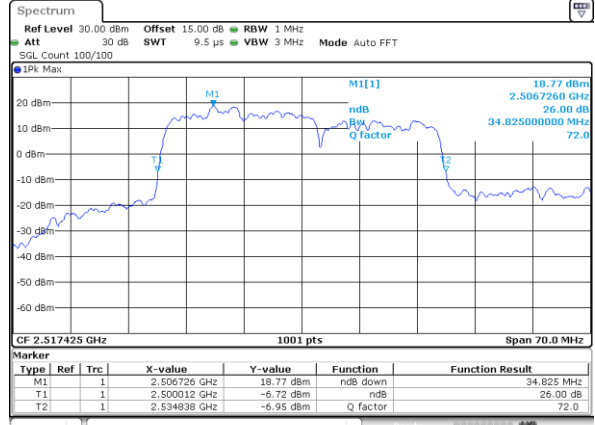

Lowest Channel / 15MHz+15MHz

Date: 5.MAY.2020 10:46:44

Lowest Channel / 15MHz+20MHz

Date: 5.MAY.2020 09:38:53

Middle Channel / 15MHz+15MHz

Date: 5.MAY.2020 11:41:50

Middle Channel / 15MHz+20MHz

Date: 5.MAY.2020 10:21:58

Highest Channel / 15MHz+15MHz

Date: 5.MAY.2020 12:39:11

Highest Channel / 15MHz+20MHz

Date: 5.MAY.2020 10:29:59

LTE Band 7C

16QAM

Lowest Channel / 20MHz+10MHz

Date: 5.MAY.2020 12:52:14

Lowest Channel / 20MHz+15MHz

Date: 5.MAY.2020 08:27:23

Middle Channel / 20MHz+10MHz

Date: 5.MAY.2020 13:13:44

Middle Channel / 20MHz+15MHz

Date: 5.MAY.2020 09:13:31

Highest Channel / 20MHz+10MHz

Date: 5.MAY.2020 13:20:25

Highest Channel / 20MHz+15MHz

Date: 5.MAY.2020 09:22:28

LTE Band 7C

16QAM

Lowest Channel / 20MHz+20MHz

N/A

Date: 5 MAY 2020 02:15:37

Middle Channel / 20MHz+20MHz