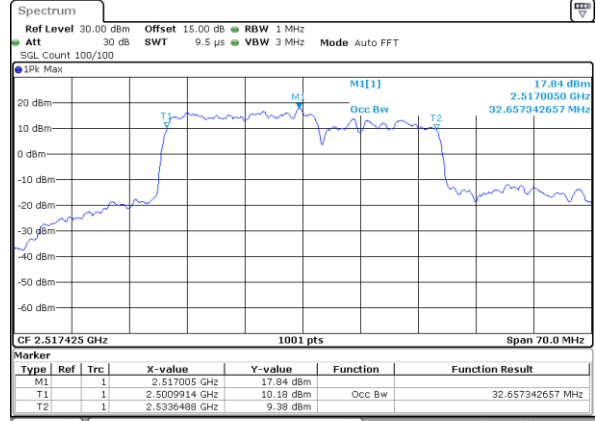

LTE Band 7C

64QAM

Lowest Channel / 15MHz+15MHz

Date: 5.MAY.2020 10:48:07

Lowest Channel / 15MHz+20MHz

Date: 5.MAY.2020 09:36:39

Middle Channel / 15MHz+15MHz

Date: 5.MAY.2020 11:38:02

Middle Channel / 15MHz+20MHz

Date: 5.MAY.2020 10:23:44

Highest Channel / 15MHz+15MHz

Date: 5.MAY.2020 12:40:30

Highest Channel / 15MHz+20MHz

Date: 5.MAY.2020 10:27:55

LTE Band 7C

64QAM

Lowest Channel / 20MHz+10MHz

Date: 5.MAY.2020 12:50:28

Lowest Channel / 20MHz+15MHz

Date: 5.MAY.2020 08:29:08

Middle Channel / 20MHz+10MHz

Date: 5.MAY.2020 13:16:10

Middle Channel / 20MHz+15MHz

Date: 5.MAY.2020 09:11:44

Highest Channel / 20MHz+10MHz

Date: 5.MAY.2020 13:18:17

Highest Channel / 20MHz+15MHz

Date: 5.MAY.2020 09:24:01

LTE Band 7C

64QAM

Lowest Channel / 20MHz+20MHz

N/A