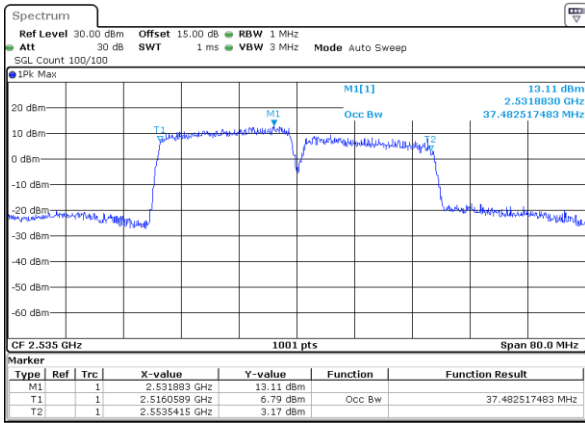

Date: 5.MAY.2020 13:13:29

Middle Channel / 20MHz+15MHz

Date: 5.MAY.2020 09:13:20

Highest Channel / 20MHz+10MHz

Date: 5.MAY.2020 13:20:14

Highest Channel / 20MHz+15MHz

Date: 5.MAY.2020 09:22:18

LTE Band 7C

16QAM

Lowest Channel / 20MHz+20MHz

N/A

Date: 5 MAY 2020 02:15:28

Middle Channel / 20MHz+20MHz

N/A

Date: 5 MAY 2020 02:54:32

Highest Channel / 20MHz+20MHz

N/A

Date: 5 MAY 2020 02:59:54

LTE Band 7C

64QAM

Lowest Channel / 10MHz+20MHz

Date: 5.MAY.2020 13:59:15

Lowest Channel / 15MHz+10MHz

Date: 5 MAY 2020 01:57:21