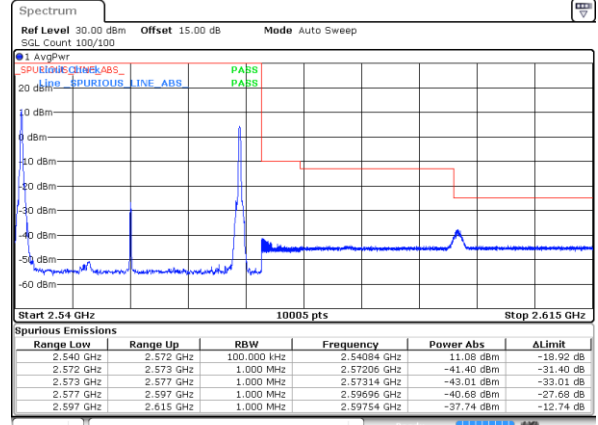

#### Highest Band Edge / Full RB

LTE Band 7C / 15MHz+10MHz

QPSK

Lowest Band Edge / 1RB0 and 1RB49

Date: 5 MAY 2020 00:56:34

Highest Band Edge / 1RB0 and 1RB49

Date: 5 MAY 2020 01:03:28

Lowest Band Edge / 1RB74 and 1RB0

Date: 5 MAY 2020 00:57:03

Highest Band Edge / 1RB74 and 1RB0

Date: 5 MAY 2020 00:59:59

Lowest Band Edge / Full RB

Date: 5 MAY 2020 00:53:50

Highest Band Edge / Full RB

Date: 5 MAY 2020 01:06:04

LTE Band 7C / 15MHz+15MHz

QPSK

Lowest Band Edge / 1RB0 and 1RB74

Date: 4 MAY 2020 21:58:25

Highest Band Edge / 1RB0 and 1RB74

Date: 4 MAY 2020 22:04:43

Lowest Band Edge / 1RB74 and 1RB0

Date: 4 MAY 2020 21:58:52

Highest Band Edge / 1RB74 and 1RB0

Date: 4 MAY 2020 22:04:04

Lowest Band Edge / Full RB

Date: 4 MAY 2020 21:48:38

Highest Band Edge / Full RB

Date: 4 MAY 2020 22:13:26

LTE Band 7C / 15MHz+20MHz

QPSK

Lowest Band Edge / 1RB0 and 1RB9