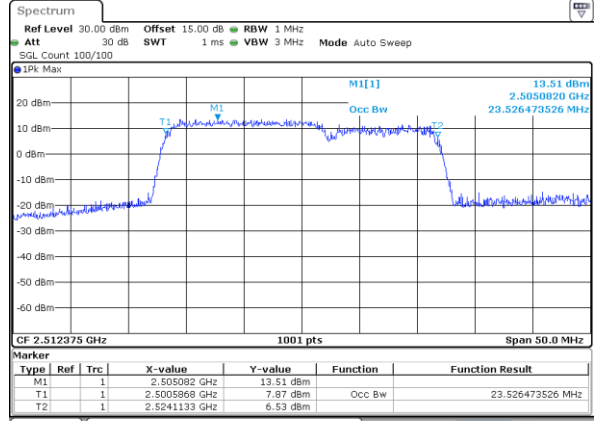

Mode	LTE Band 7C : 99%OBW(MHz)			
64QAM				
BW	10MHz+20MHz	15MHz+10MHz	15MHz+15MHz	15MHz+20MHz
Lowest CH	28.11	23.38	28.83	32.80
Middle CH	27.81	23.28	28.53	32.52
Highest CH	27.87	23.38	28.59	32.45
BW	20MHz+10MHz	20MHz+15MHz	20MHz+20MHz	N/A
Lowest CH	27.75	32.66	37.64	-
Middle CH	27.81	32.45	37.48	-
Highest CH	27.99	32.80	37.40	-

LTE Band 7C

QPSK

Lowest Channel / 10MHz+20MHz

Date: 5.MAY.2020 13:55:19

Lowest Channel / 15MHz+10MHz

Date: 5.MAY.2020 01:54:35

Middle Channel / 10MHz+20MHz

Date: 5.MAY.2020 14:19:24

Middle Channel / 15MHz+10MHz

Date: 5.MAY.2020 01:51:30

Highest Channel / 10MHz+20MHz

Date: 5.MAY.2020 14:22:17

Highest Channel / 15MHz+10MHz

Date: 5.MAY.2020 01:09:33

LTE Band 7C

QPSK