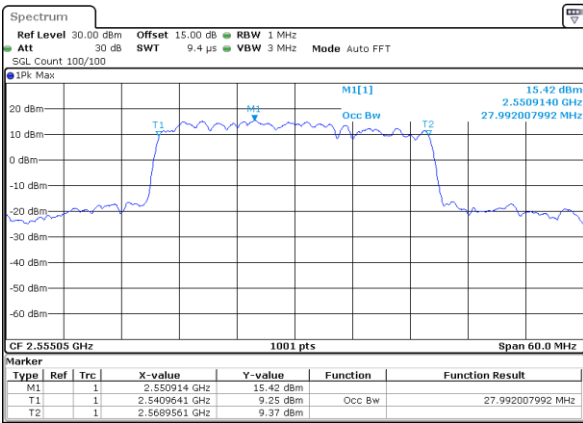

Middle Channel / 15MHz+20MHz

Date: 5.MAY.2020 10:23:44

Highest Channel / 15MHz+15MHz

Date: 5.MAY.2020 12:40:30

Highest Channel / 15MHz+20MHz

Date: 5.MAY.2020 10:27:55

LTE Band 7C

64QAM

Lowest Channel / 20MHz+10MHz

Date: 5.MAY.2020 12:50:28

Lowest Channel / 20MHz+15MHz

Date: 5.MAY.2020 08:29:08

Middle Channel / 20MHz+10MHz

Date: 5.MAY.2020 13:16:10

Middle Channel / 20MHz+15MHz

Date: 5.MAY.2020 09:11:44

Highest Channel / 20MHz+10MHz

Date: 5.MAY.2020 13:18:17

Highest Channel / 20MHz+15MHz

Date: 5.MAY.2020 09:24:01

LTE Band 7C

64QAM

Lowest Channel / 20MHz+20MHz

N/A