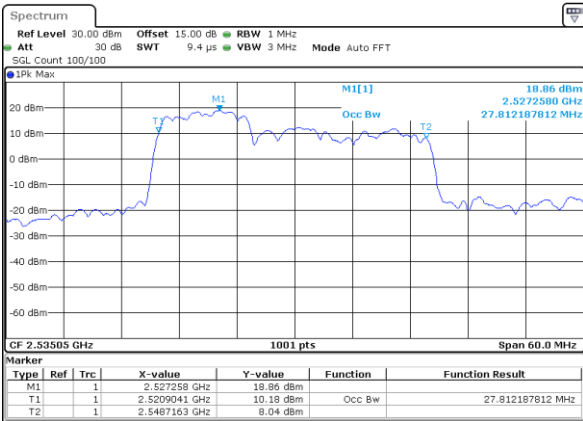

Date: 5.MAY.2020 13:13:29

Middle Channel / 20MHz+15MHz

Date: 5.MAY.2020 09:13:20

Highest Channel / 20MHz+10MHz

Date: 5.MAY.2020 13:20:14

Highest Channel / 20MHz+15MHz

Date: 5.MAY.2020 09:22:18

LTE Band 7C

N/A

Date: 5 MAY 2020 02:59:54

LTE Band 7C

64QAM

Lowest Channel / 10MHz+20MHz

Date: 5.MAY.2020 13:59:15

Lowest Channel / 15MHz+10MHz

Date: 5 MAY 2020 01:57:21

Middle Channel / 10MHz+20MHz

Date: 5.MAY.2020 14:16:01

Middle Channel / 15MHz+10MHz

Date: 5 MAY 2020 01:48:44

Highest Channel / 10MHz+20MHz

Date: 5.MAY.2020 14:25:44

Highest Channel / 15MHz+10MHz

Date: 5 MAY 2020 01:12:38