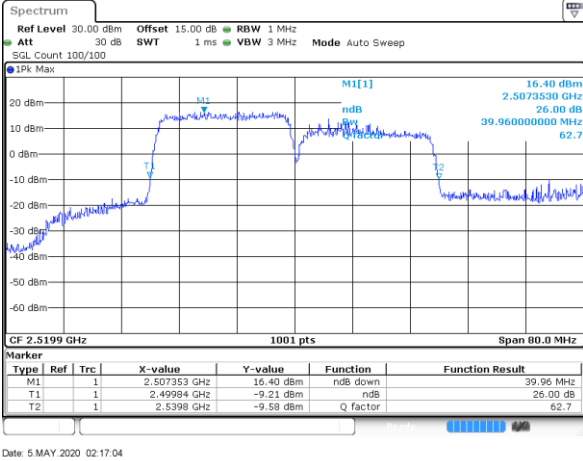

LTE Band 7C

64QAM

Lowest Channel / 20MHz+20MHz

N/A

Date: 5 MAY 2020 02:17:04

Middle Channel / 20MHz+20MHz

N/A