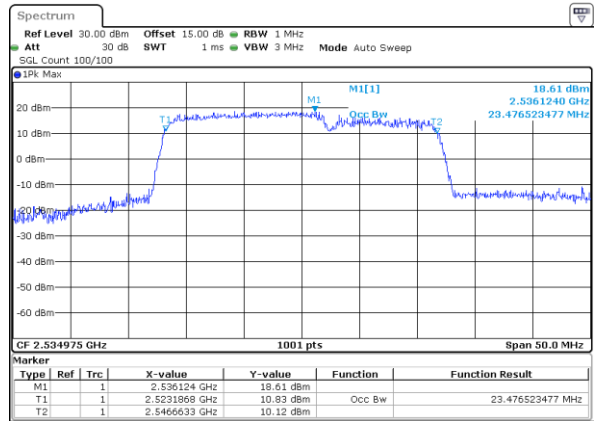

Mode	LTE Band 7C : 99%OBW(MHz)			
64QAM				
BW	10MHz+20MHz	15MHz+10MHz	15MHz+15MHz	15MHz+20MHz
Lowest CH	28.11	23.38	28.83	32.80
Middle CH	27.81	23.28	28.53	32.52
Highest CH	27.87	23.38	28.59	32.45
BW	20MHz+10MHz	20MHz+15MHz	20MHz+20MHz	N/A
Lowest CH	27.75	32.66	37.64	-
Middle CH	27.81	32.45	37.48	-
Highest CH	27.99	32.80	37.40	-

LTE Band 7C

QPSK

Lowest Channel / 10MHz+20MHz

Date: 5.MAY.2020 13:55:19

Lowest Channel / 15MHz+10MHz

Date: 5.MAY.2020 01:54:35

Middle Channel / 10MHz+20MHz

Date: 5.MAY.2020 14:19:24

Middle Channel / 15MHz+10MHz

Date: 5.MAY.2020 01:51:30

Highest Channel / 10MHz+20MHz

Date: 5.MAY.2020 14:22:17

Highest Channel / 15MHz+10MHz

Date: 5.MAY.2020 01:09:33

LTE Band 7C

QPSK