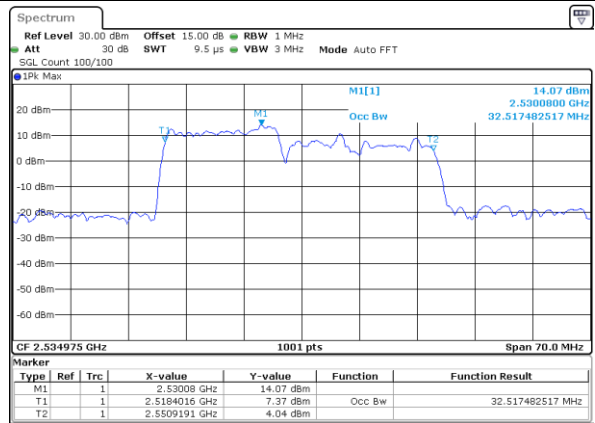

Middle Channel / 15MHz+20MHz

Date: 5.MAY.2020 10:21:48