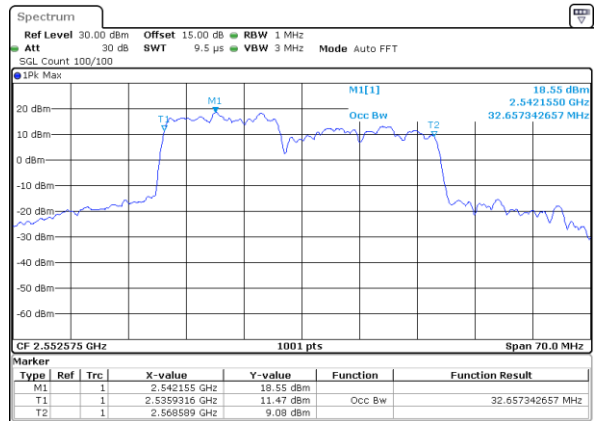

Middle Channel / 15MHz+10MHz

Date: 5.MAY.2020 01:51:30

Highest Channel / 10MHz+20MHz

Date: 5.MAY.2020 14:22:17

Highest Channel / 15MHz+10MHz

Date: 5.MAY.2020 01:09:33

LTE Band 7C

QPSK

Lowest Channel / 15MHz+15MHz

Date: 5.MAY.2020 10:44:59

Lowest Channel / 15MHz+20MHz

Date: 5.MAY.2020 09:40:25

Middle Channel / 15MHz+15MHz

Date: 5.MAY.2020 11:43:27

Middle Channel / 15MHz+20MHz

Date: 5.MAY.2020 10:20:14

Highest Channel / 15MHz+15MHz

Date: 5.MAY.2020 12:37:17

Highest Channel / 15MHz+20MHz

Date: 5.MAY.2020 10:31:27

LTE Band 7C

QPSK

Lowest Channel / 20MHz+10MHz

Date: 5.MAY.2020 12:53:35