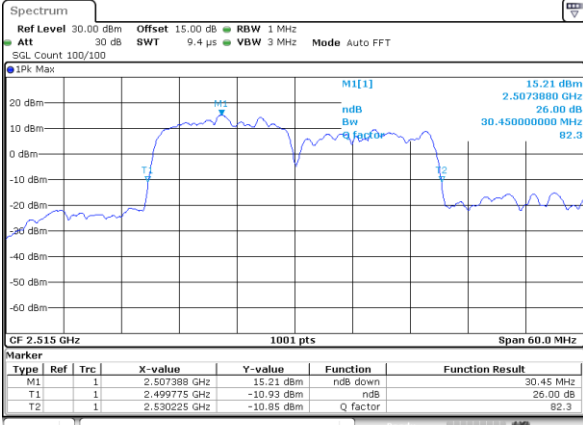

Middle Channel / 15MHz+10MHz

Date: 5.MAY.2020 01:56:22

Highest Channel / 10MHz+20MHz

Date: 5.MAY.2020 14:24:19

Highest Channel / 15MHz+10MHz

Date: 5.MAY.2020 01:11:23

LTE Band 7C

16QAM

Lowest Channel / 15MHz+15MHz

Date: 5.MAY.2020 10:46:44

Lowest Channel / 15MHz+20MHz

Date: 5.MAY.2020 09:38:53

Middle Channel / 15MHz+15MHz

Date: 5.MAY.2020 11:41:50

Middle Channel / 15MHz+20MHz

Date: 5.MAY.2020 10:21:58