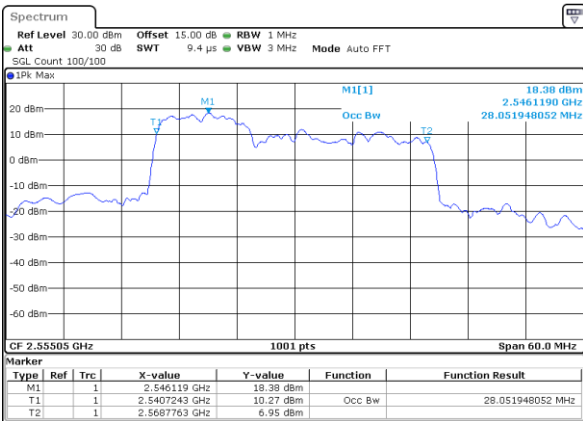

N/A

Date: 5 MAY 2020 02:55:56

Highest Channel / 20MHz+20MHz

N/A

Date: 5 MAY 2020 02:57:56

LTE Band 7C

16QAM

Lowest Channel / 10MHz+20MHz

Date: 5.MAY.2020 13:56:55

Lowest Channel / 15MHz+10MHz

Date: 5.MAY.2020 01:55:58

Middle Channel / 10MHz+20MHz

Date: 5.MAY.2020 14:17:37

Middle Channel / 15MHz+10MHz

Date: 5.MAY.2020 01:55:11

Highest Channel / 10MHz+20MHz

Date: 5.MAY.2020 14:24:03

Highest Channel / 15MHz+10MHz

Date: 5.MAY.2020 01:11:12

LTE Band 7C

16QAM

Lowest Channel / 15MHz+15MHz

Date: 5.MAY.2020 10:46:32

Lowest Channel / 15MHz+20MHz