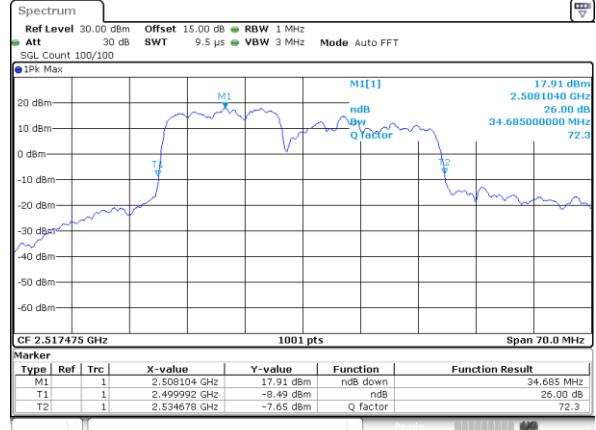

Date: 5.MAY.2020 14:25:56

Highest Channel / 15MHz+10MHz

Date: 5.MAY.2020 01:12:48

LTE Band 7C

64QAM

Lowest Channel / 15MHz+15MHz

Date: 5.MAY.2020 10:48:21

Lowest Channel / 15MHz+20MHz

Date: 5.MAY.2020 09:36:57

Middle Channel / 15MHz+15MHz

Date: 5.MAY.2020 11:38:52

Middle Channel / 15MHz+20MHz

Date: 5.MAY.2020 10:24:00

Highest Channel / 15MHz+15MHz

Date: 5.MAY.2020 12:40:40

Highest Channel / 15MHz+20MHz