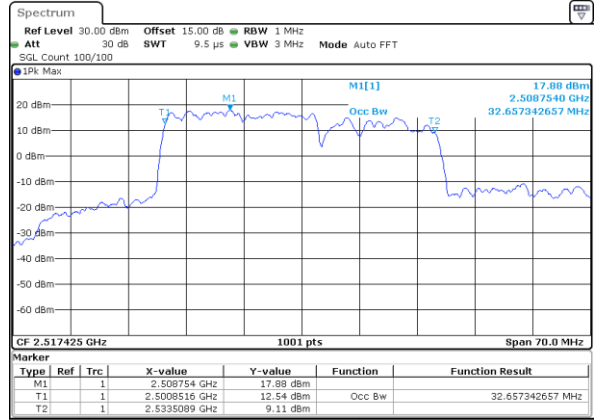

Highest Channel / 15MHz+15MHz

Date: 5.MAY.2020 12:37:17

Highest Channel / 15MHz+20MHz

Date: 5.MAY.2020 10:31:27

LTE Band 7C

QPSK

Lowest Channel / 20MHz+10MHz

Date: 5.MAY.2020 12:53:35

Lowest Channel / 20MHz+15MHz

Date: 5.MAY.2020 08:25:19

Middle Channel / 20MHz+10MHz

Date: 5.MAY.2020 13:11:57

Middle Channel / 20MHz+15MHz

Date: 5.MAY.2020 09:14:56

Highest Channel / 20MHz+10MHz

Date: 5.MAY.2020 13:21:38

Highest Channel / 20MHz+15MHz

Date: 5.MAY.2020 09:20:19

LTE Band 7C

QPSK

Lowest Channel / 20MHz+20MHz

N/A

Date: 5 MAY 2020 02:14:06

Middle Channel / 20MHz+20MHz