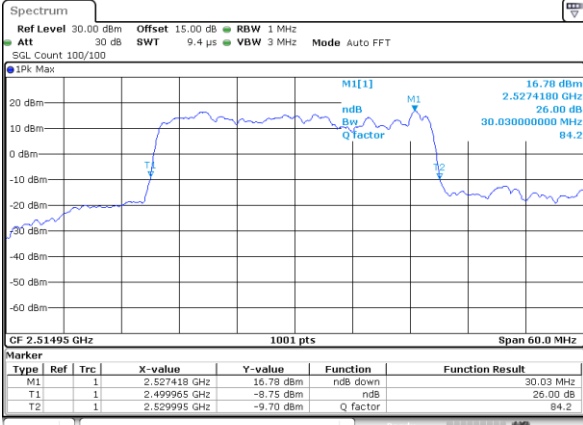

Lowest Channel / 15MHz+15MHz

Date: 5.MAY.2020 10:46:44

Lowest Channel / 15MHz+20MHz

Date: 5.MAY.2020 09:38:53

Middle Channel / 15MHz+15MHz

Date: 5.MAY.2020 11:41:50

Middle Channel / 15MHz+20MHz

Date: 5.MAY.2020 10:21:58

Highest Channel / 15MHz+15MHz

Date: 5.MAY.2020 12:39:11

Highest Channel / 15MHz+20MHz

Date: 5.MAY.2020 10:29:59

LTE Band 7C

16QAM

Lowest Channel / 20MHz+10MHz

Date: 5.MAY.2020 12:52:14

Lowest Channel / 20MHz+15MHz

Date: 5.MAY.2020 08:27:23

Middle Channel / 20MHz+10MHz

Date: 5.MAY.2020 13:13:44

Middle Channel / 20MHz+15MHz

Date: 5.MAY.2020 09:13:31

Highest Channel / 20MHz+10MHz

Date: 5.MAY.2020 13:20:25

Highest Channel / 20MHz+15MHz

Date: 5.MAY.2020 09:22:28

LTE Band 7C

16QAM

Lowest Channel / 20MHz+20MHz

N/A

Date: 5 MAY 2020 02:15:37

Middle Channel / 20MHz+20MHz