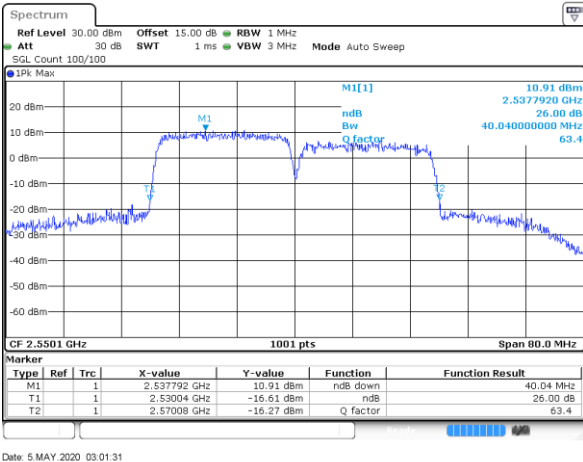

Highest Channel / 20MHz+20MHz

N/A

Date: 5 MAY 2020 03:01:31