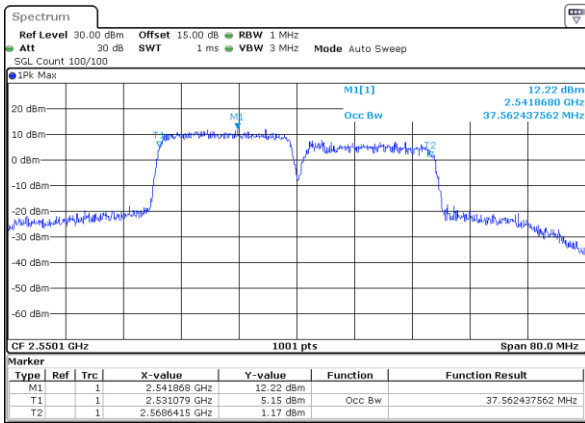

Date: 5.MAY.2020 13:13:29

Middle Channel / 20MHz+15MHz

Date: 5.MAY.2020 09:13:20

Highest Channel / 20MHz+10MHz

Date: 5.MAY.2020 13:20:14

Highest Channel / 20MHz+15MHz

Date: 5.MAY.2020 09:22:18

LTE Band 7C

N/A

Date: 5 MAY 2020 02:59:54

LTE Band 7C

64QAM

Lowest Channel / 10MHz+20MHz

Date: 5.MAY.2020 13:59:15

Lowest Channel / 15MHz+10MHz

Date: 5 MAY 2020 01:57:21