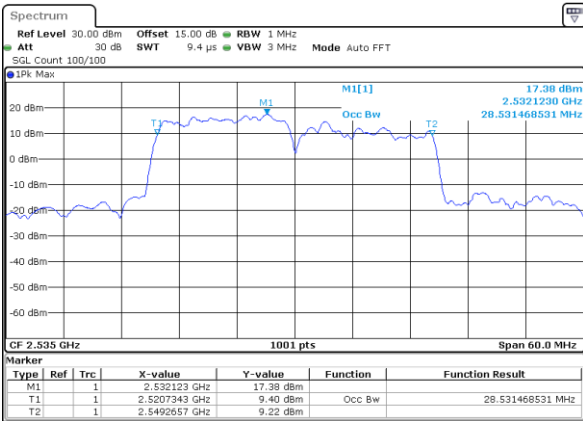

Middle Channel / 10MHz+20MHz

Date: 5.MAY.2020 14:16:01

Middle Channel / 15MHz+10MHz

Date: 5 MAY 2020 01:48:44

Highest Channel / 10MHz+20MHz

Date: 5.MAY.2020 14:25:44

Highest Channel / 15MHz+10MHz

Date: 5 MAY 2020 01:12:38

LTE Band 7C

64QAM

Lowest Channel / 15MHz+15MHz

Date: 5.MAY.2020 10:48:07

Lowest Channel / 15MHz+20MHz

Date: 5.MAY.2020 09:36:39

Middle Channel / 15MHz+15MHz

Date: 5.MAY.2020 11:38:02

Middle Channel / 15MHz+20MHz

Date: 5.MAY.2020 10:23:44

Highest Channel / 15MHz+15MHz

Date: 5.MAY.2020 12:40:30

Highest Channel / 15MHz+20MHz

Date: 5.MAY.2020 10:27:55

LTE Band 7C

64QAM