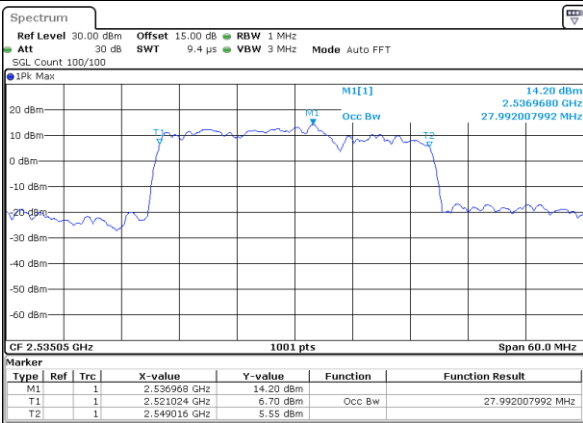

Middle Channel / 20MHz+10MHz

Date: 5.MAY.2020 13:11:57