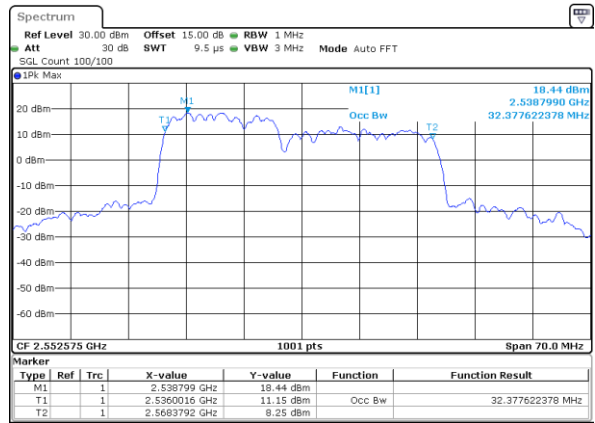

Date: 5.MAY.2020 14:24:03

Highest Channel / 15MHz+10MHz

Date: 5.MAY.2020 01:11:12

LTE Band 7C

16QAM

Lowest Channel / 15MHz+15MHz

Date: 5.MAY.2020 10:46:32

Lowest Channel / 15MHz+20MHz

Date: 5.MAY.2020 09:39:43

Middle Channel / 15MHz+15MHz

Date: 5.MAY.2020 11:41:37

Middle Channel / 15MHz+20MHz

Date: 5.MAY.2020 10:21:48

Highest Channel / 15MHz+15MHz

Date: 5.MAY.2020 12:39:02

Highest Channel / 15MHz+20MHz

Date: 5.MAY.2020 10:29:47

LTE Band 7C

16QAM

Lowest Channel / 20MHz+10MHz

Date: 5.MAY.2020 12:52:03

Lowest Channel / 20MHz+15MHz

Date: 5.MAY.2020 08:27:12

Middle Channel / 20MHz+10MHz

Date: 5.MAY.2020 13:13:29

Middle Channel / 20MHz+15MHz

Date: 5.MAY.2020 09:13:20

Highest Channel / 20MHz+10MHz

Date: 5.MAY.2020 13:20:14

Highest Channel / 20MHz+15MHz

Date: 5.MAY.2020 09:22:18

LTE Band 7C