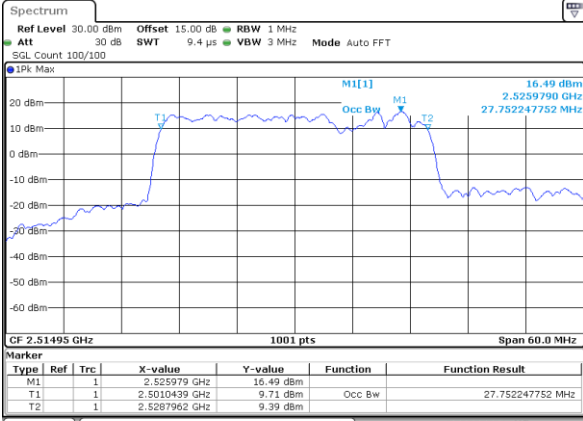

LTE Band 7C

64QAM

Lowest Channel / 15MHz+15MHz

Date: 5.MAY.2020 10:48:07

Lowest Channel / 15MHz+20MHz

Date: 5.MAY.2020 09:36:39

Middle Channel / 15MHz+15MHz

Date: 5.MAY.2020 11:38:02

Middle Channel / 15MHz+20MHz

Date: 5.MAY.2020 10:23:44

Highest Channel / 15MHz+15MHz

Date: 5.MAY.2020 12:40:30

Highest Channel / 15MHz+20MHz

Date: 5.MAY.2020 10:27:55

LTE Band 7C

64QAM

Lowest Channel / 20MHz+10MHz

Date: 5.MAY.2020 12:50:28

Lowest Channel / 20MHz+15MHz

Date: 5.MAY.2020 08:29:08

Middle Channel / 20MHz+10MHz

Date: 5.MAY.2020 13:16:10

Middle Channel / 20MHz+15MHz

Date: 5.MAY.2020 09:11:44