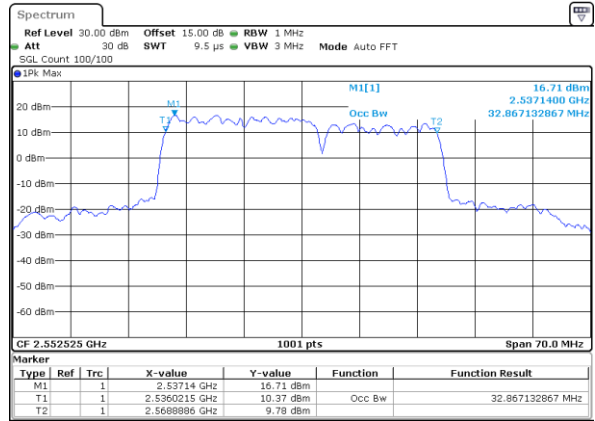

Date: 5.MAY.2020 10:29:47

LTE Band 7C

16QAM

Lowest Channel / 20MHz+10MHz

Date: 5.MAY.2020 12:52:03

Lowest Channel / 20MHz+15MHz

Date: 5.MAY.2020 08:27:12

Middle Channel / 20MHz+10MHz

Date: 5.MAY.2020 13:13:29

Middle Channel / 20MHz+15MHz

Date: 5.MAY.2020 09:13:20

Highest Channel / 20MHz+10MHz

Date: 5.MAY.2020 13:20:14

Highest Channel / 20MHz+15MHz

Date: 5.MAY.2020 09:22:18

LTE Band 7C