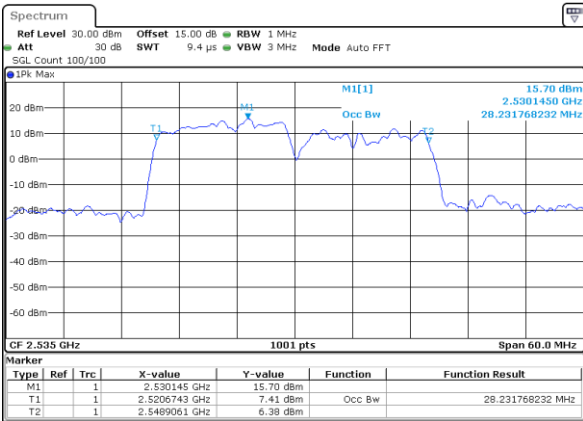

Middle Channel / 15MHz+10MHz

Date: 5.MAY.2020 01:51:30

Highest Channel / 10MHz+20MHz

Date: 5.MAY.2020 14:22:17

Highest Channel / 15MHz+10MHz

Date: 5.MAY.2020 01:09:33

LTE Band 7C

QPSK

Lowest Channel / 15MHz+15MHz

Date: 5.MAY.2020 10:44:59

Lowest Channel / 15MHz+20MHz

Date: 5.MAY.2020 09:40:25

Middle Channel / 15MHz+15MHz

Date: 5.MAY.2020 11:43:27

Middle Channel / 15MHz+20MHz

Date: 5.MAY.2020 10:20:14

Highest Channel / 15MHz+15MHz

Date: 5.MAY.2020 12:37:17

Highest Channel / 15MHz+20MHz

Date: 5.MAY.2020 10:31:27

LTE Band 7C

QPSK

Lowest Channel / 20MHz+10MHz

Date: 5.MAY.2020 12:53:35