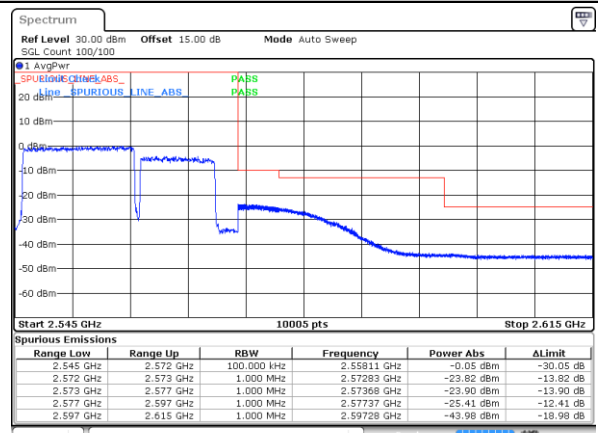

#### Highest Band Edge / Full RB

LTE Band 7C / 15MHz+10MHz

QPSK

Lowest Band Edge / 1RB0 and 1RB49

Date: 5 MAY 2020 00:56:34

Highest Band Edge / 1RB0 and 1RB49

Date: 5 MAY 2020 01:03:28

Lowest Band Edge / 1RB74 and 1RB0

Date: 5 MAY 2020 00:57:03

Highest Band Edge / 1RB74 and 1RB0

Date: 5 MAY 2020 00:59:59

Lowest Band Edge / Full RB

Date: 5 MAY 2020 00:53:50

Highest Band Edge / Full RB

Date: 5 MAY 2020 01:06:04

LTE Band 7C / 15MHz+15MHz

QPSK

Lowest Band Edge / 1RB0 and 1RB74

Date: 4 MAY 2020 21:58:25

Highest Band Edge / 1RB0 and 1RB74

Date: 4 MAY 2020 22:04:43

Lowest Band Edge / 1RB74 and 1RB0

Date: 4 MAY 2020 21:58:52

Highest Band Edge / 1RB74 and 1RB0