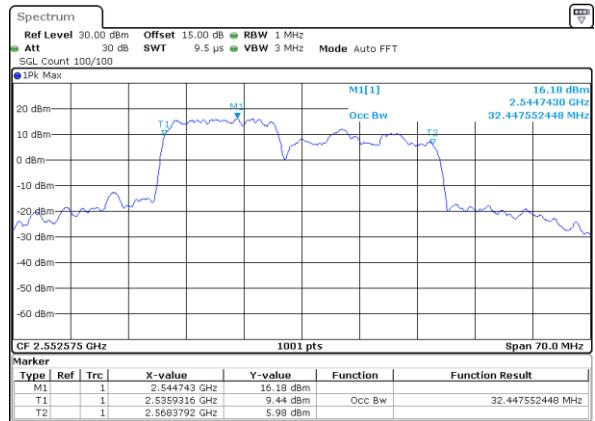

LTE Band 7C

64QAM

Lowest Channel / 15MHz+15MHz

Date: 5.MAY.2020 10:48:07

Lowest Channel / 15MHz+20MHz

Date: 5.MAY.2020 09:36:39

Middle Channel / 15MHz+15MHz

Date: 5.MAY.2020 11:38:02

Middle Channel / 15MHz+20MHz

Date: 5.MAY.2020 10:23:44

Highest Channel / 15MHz+15MHz

Date: 5.MAY.2020 12:40:30

Highest Channel / 15MHz+20MHz

Date: 5.MAY.2020 10:27:55

LTE Band 7C

64QAM

Lowest Channel / 20MHz+10MHz

Date: 5.MAY.2020 12:50:28

Lowest Channel / 20MHz+15MHz

Date: 5.MAY.2020 08:29:08

Middle Channel / 20MHz+10MHz

Date: 5.MAY.2020 13:16:10

Middle Channel / 20MHz+15MHz

Date: 5.MAY.2020 09:11:44

Highest Channel / 20MHz+10MHz

Date: 5.MAY.2020 13:18:17

Highest Channel / 20MHz+15MHz

Date: 5.MAY.2020 09:24:01

LTE Band 7C

64QAM

Lowest Channel / 20MHz+20MHz

N/A