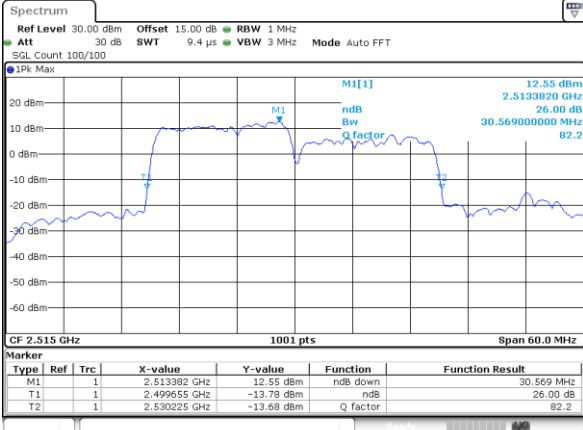

Date: 5.MAY.2020 14:25:56

Highest Channel / 15MHz+10MHz

Date: 5.MAY.2020 01:12:48

LTE Band 7C

64QAM

Lowest Channel / 15MHz+15MHz

Date: 5.MAY.2020 10:48:21

Lowest Channel / 15MHz+20MHz