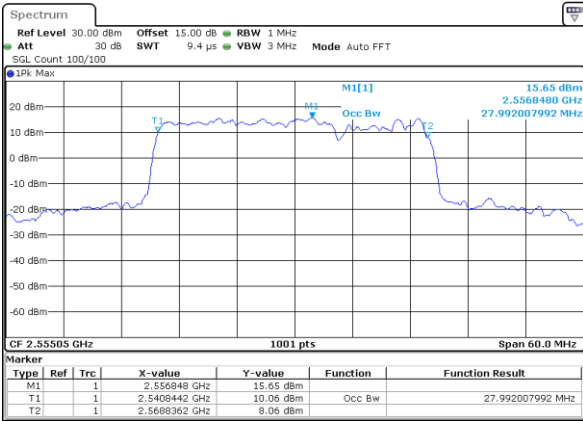

Date: 5.MAY.2020 10:29:47

LTE Band 7C

16QAM

Lowest Channel / 20MHz+10MHz

Date: 5.MAY.2020 12:52:03

Lowest Channel / 20MHz+15MHz

Date: 5.MAY.2020 08:27:12

Middle Channel / 20MHz+10MHz

Date: 5.MAY.2020 13:13:29

Middle Channel / 20MHz+15MHz

Date: 5.MAY.2020 09:13:20

Highest Channel / 20MHz+10MHz

Date: 5.MAY.2020 13:20:14

Highest Channel / 20MHz+15MHz

Date: 5.MAY.2020 09:22:18

LTE Band 7C