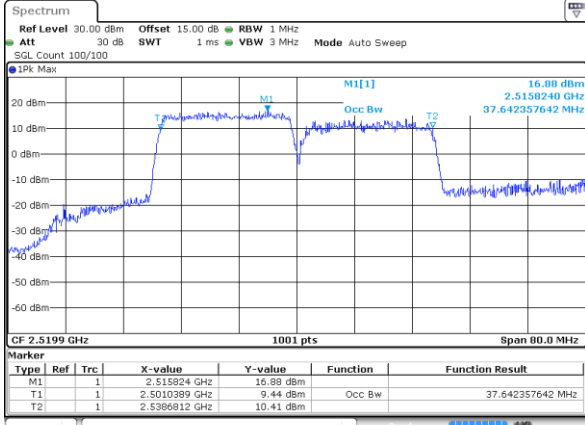

Highest Channel / 20MHz+10MHz

Date: 5.MAY.2020 13:18:17

Highest Channel / 20MHz+15MHz

Date: 5.MAY.2020 09:24:01

LTE Band 7C

64QAM

Lowest Channel / 20MHz+20MHz

N/A