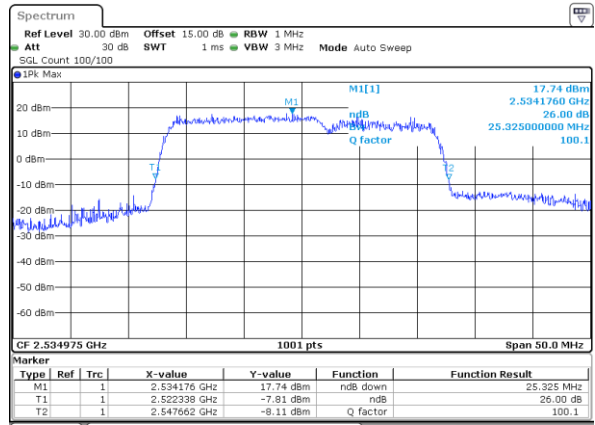

N/A

Date: 5 MAY 2020 02:54:39

Highest Channel / 20MHz+20MHz

N/A

Date: 5 MAY 2020 03:00:05

LTE Band 7C

64QAM

Lowest Channel / 10MHz+20MHz

Date: 5.MAY.2020 13:59:27

Lowest Channel / 15MHz+10MHz

Date: 5.MAY.2020 01:57:30

Middle Channel / 10MHz+20MHz

Date: 5.MAY.2020 14:16:13

Middle Channel / 15MHz+10MHz

Date: 5.MAY.2020 01:48:52

Highest Channel / 10MHz+20MHz

Date: 5.MAY.2020 14:25:56

Highest Channel / 15MHz+10MHz

Date: 5.MAY.2020 01:12:48

LTE Band 7C

64QAM

Lowest Channel / 15MHz+15MHz

Date: 5.MAY.2020 10:48:21

Lowest Channel / 15MHz+20MHz