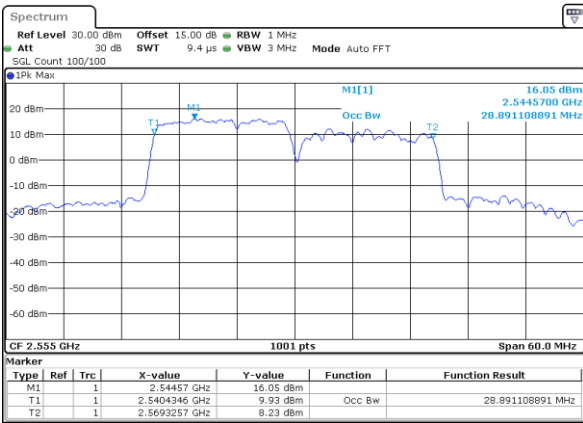

Date: 5.MAY.2020 14:24:03

Highest Channel / 15MHz+10MHz

Date: 5.MAY.2020 01:11:12

LTE Band 7C

16QAM

Lowest Channel / 15MHz+15MHz

Date: 5.MAY.2020 10:46:32

Lowest Channel / 15MHz+20MHz

Date: 5.MAY.2020 09:39:43

Middle Channel / 15MHz+15MHz

Date: 5.MAY.2020 11:41:37

Middle Channel / 15MHz+20MHz

Date: 5.MAY.2020 10:21:48

Highest Channel / 15MHz+15MHz

Date: 5.MAY.2020 12:39:02

Highest Channel / 15MHz+20MHz

Date: 5.MAY.2020 10:29:47

LTE Band 7C

16QAM

Lowest Channel / 20MHz+10MHz

Date: 5.MAY.2020 12:52:03

Lowest Channel / 20MHz+15MHz

Date: 5.MAY.2020 08:27:12

Middle Channel / 20MHz+10MHz

Date: 5.MAY.2020 13:13:29

Middle Channel / 20MHz+15MHz

Date: 5.MAY.2020 09:13:20

Highest Channel / 20MHz+10MHz

Date: 5.MAY.2020 13:20:14

Highest Channel / 20MHz+15MHz

Date: 5.MAY.2020 09:22:18

LTE Band 7C