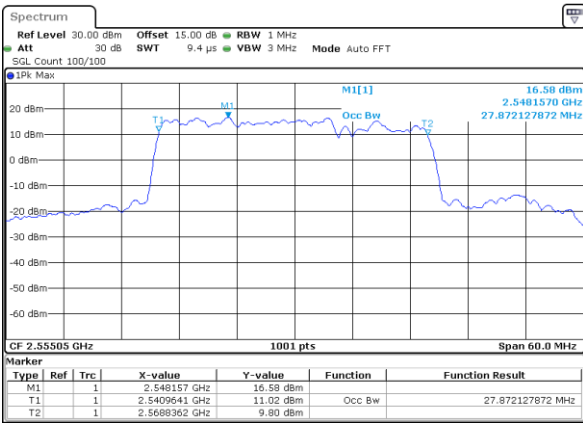

Highest Channel / 15MHz+15MHz

Date: 5.MAY.2020 12:37:17

Highest Channel / 15MHz+20MHz

Date: 5.MAY.2020 10:31:27

LTE Band 7C

QPSK

Lowest Channel / 20MHz+10MHz

Date: 5.MAY.2020 12:53:35

Lowest Channel / 20MHz+15MHz

Date: 5.MAY.2020 08:25:19

Middle Channel / 20MHz+10MHz

Date: 5.MAY.2020 13:11:57

Middle Channel / 20MHz+15MHz

Date: 5.MAY.2020 09:14:56

Highest Channel / 20MHz+10MHz

Date: 5.MAY.2020 13:21:38

Highest Channel / 20MHz+15MHz

Date: 5.MAY.2020 09:20:19

LTE Band 7C

QPSK

Lowest Channel / 20MHz+20MHz

N/A

Date: 5 MAY 2020 02:14:06

Middle Channel / 20MHz+20MHz