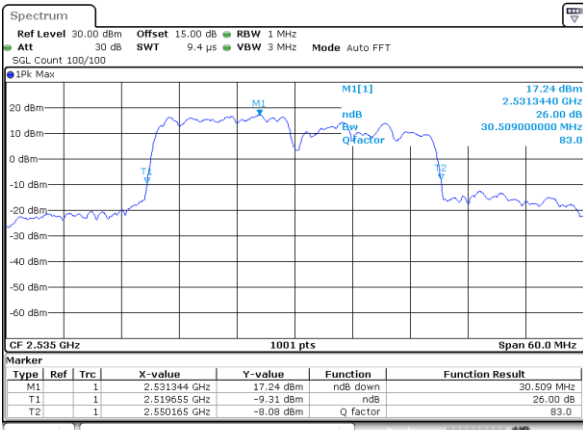

Date: 5.MAY.2020 13:59:27

Lowest Channel / 15MHz+10MHz

Date: 5.MAY.2020 01:57:30

Middle Channel / 10MHz+20MHz

Date: 5.MAY.2020 14:16:13

Middle Channel / 15MHz+10MHz

Date: 5.MAY.2020 01:48:52

Highest Channel / 10MHz+20MHz

Date: 5.MAY.2020 14:25:56

Highest Channel / 15MHz+10MHz

Date: 5.MAY.2020 01:12:48

LTE Band 7C

64QAM

Lowest Channel / 15MHz+15MHz

Date: 5.MAY.2020 10:48:21

Lowest Channel / 15MHz+20MHz

Date: 5.MAY.2020 09:36:57

Middle Channel / 15MHz+15MHz

Date: 5.MAY.2020 11:38:52

Middle Channel / 15MHz+20MHz

Date: 5.MAY.2020 10:24:00

Highest Channel / 15MHz+15MHz

Date: 5.MAY.2020 12:40:40

Highest Channel / 15MHz+20MHz