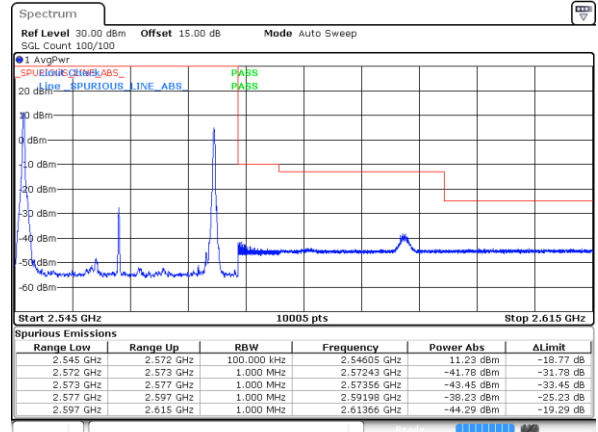

#### Highest Band Edge / Full RB

LTE Band 7C / 15MHz+10MHz

QPSK

Lowest Band Edge / 1RB0 and 1RB49

Date: 5 MAY 2020 00:56:34

Highest Band Edge / 1RB0 and 1RB49

Date: 5 MAY 2020 01:03:28

Lowest Band Edge / 1RB74 and 1RB0

Date: 5 MAY 2020 00:57:03

Highest Band Edge / 1RB74 and 1RB0

Date: 5 MAY 2020 00:59:59

Lowest Band Edge / Full RB

Date: 5 MAY 2020 00:53:50

Highest Band Edge / Full RB

Date: 5 MAY 2020 01:06:04

LTE Band 7C / 15MHz+15MHz