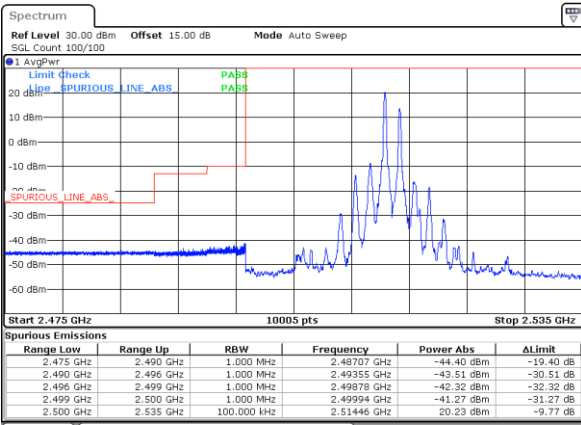

Date: 4 MAY 2020 22:04:04

Lowest Band Edge / Full RB

Date: 4 MAY 2020 21:48:38

Highest Band Edge / Full RB

Date: 4 MAY 2020 22:13:26

LTE Band 7C / 15MHz+20MHz

QPSK

Lowest Band Edge / 1RB0 and 1RB9

Highest Band Edge / 1RB0 and 1RB9

Date: 4 MAY 2020 22:36:36

Date: 4 MAY 2020 23:15:31

Lowest Band Edge / 1RB74 and 1RB0

Highest Band Edge / 1RB74 and 1RB0

Date: 4 MAY 2020 22:39:52

Date: 4 MAY 2020 23:00:24

Lowest Band Edge / Full RB

Highest Band Edge / Full RB

Date: 4 MAY 2020 22:31:54

Date: 4 MAY 2020 23:17:48

LTE Band 7C / 20MHz+10MHz

QPSK

Lowest Band Edge / 1RB0 and 1RB49

Highest Band Edge / 1RB0 and 1RB49