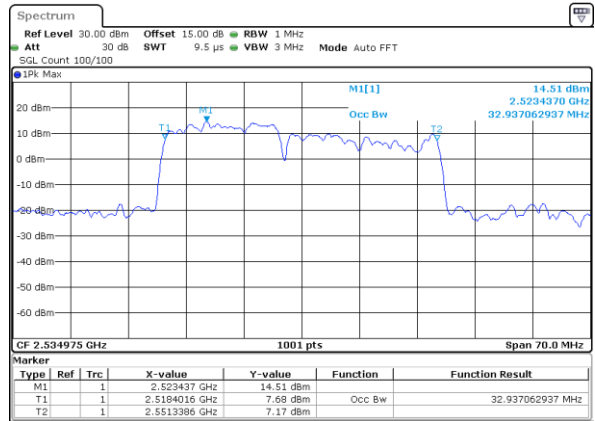

Middle Channel / 15MHz+10MHz

Date: 5.MAY.2020 01:51:30

Highest Channel / 10MHz+20MHz

Date: 5.MAY.2020 14:22:17

Highest Channel / 15MHz+10MHz

Date: 5.MAY.2020 01:09:33

LTE Band 7C

QPSK

Lowest Channel / 15MHz+15MHz

Date: 5.MAY.2020 10:44:59

Lowest Channel / 15MHz+20MHz

Date: 5.MAY.2020 09:40:25

Middle Channel / 15MHz+15MHz

Date: 5.MAY.2020 11:43:27

Middle Channel / 15MHz+20MHz

Date: 5.MAY.2020 10:20:14

Highest Channel / 15MHz+15MHz

Date: 5.MAY.2020 12:37:17

Highest Channel / 15MHz+20MHz

Date: 5.MAY.2020 10:31:27

LTE Band 7C

QPSK

Lowest Channel / 20MHz+10MHz

Date: 5.MAY.2020 12:53:35