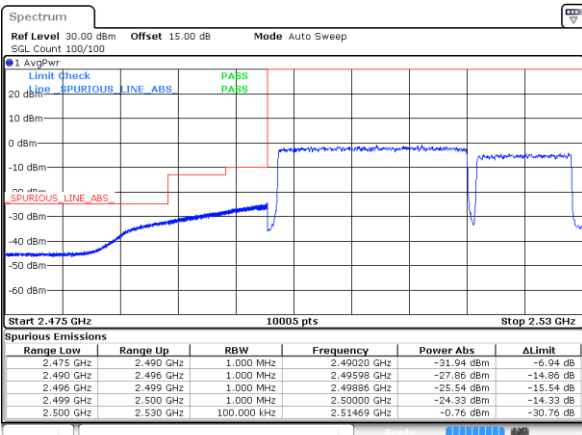

Lowest Band Edge / Full RB

Highest Band Edge / Full RB

Date: 4 MAY 2020 22:31:54

Date: 4 MAY 2020 23:17:48

LTE Band 7C / 20MHz+10MHz

QPSK

Lowest Band Edge / 1RB0 and 1RB49

Highest Band Edge / 1RB0 and 1RB49

Date: 4 MAY 2020 21:12:25

Date: 4 MAY 2020 21:32:49

Lowest Band Edge / 1RB99 and 1RB0

Highest Band Edge / 1RB99 and 1RB0

Date: 4 MAY 2020 21:13:17

Date: 4 MAY 2020 21:32:12

Lowest Band Edge / Full RB

Highest Band Edge / Full RB