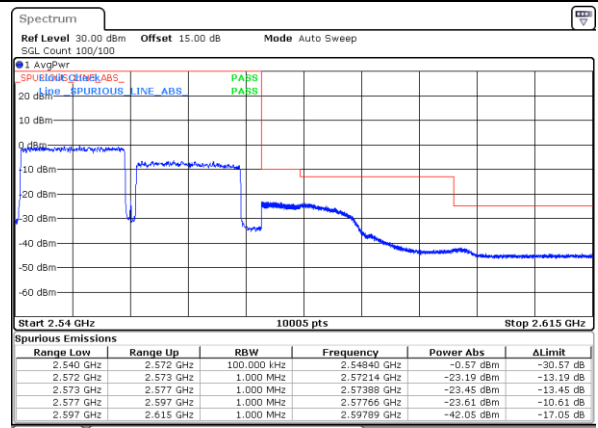

#### Highest Band Edge / Full RB

LTE Band 7C / 15MHz+10MHz

QPSK

Lowest Band Edge / 1RB0 and 1RB49

Date: 5 MAY 2020 00:56:34

Highest Band Edge / 1RB0 and 1RB49

Date: 5 MAY 2020 01:03:28

Lowest Band Edge / 1RB74 and 1RB0

Date: 5 MAY 2020 00:57:03

Highest Band Edge / 1RB74 and 1RB0

Date: 5 MAY 2020 00:59:59

Lowest Band Edge / Full RB

Date: 5 MAY 2020 00:53:50

Highest Band Edge / Full RB

Date: 5 MAY 2020 01:06:04

LTE Band 7C / 15MHz+15MHz

QPSK

Lowest Band Edge / 1RB0 and 1RB74

Date: 4 MAY 2020 21:58:25

Highest Band Edge / 1RB0 and 1RB74

Date: 4 MAY 2020 22:04:43

Lowest Band Edge / 1RB74 and 1RB0

Date: 4 MAY 2020 21:58:52

Highest Band Edge / 1RB74 and 1RB0

Date: 4 MAY 2020 22:04:04

Lowest Band Edge / Full RB

Date: 4 MAY 2020 21:48:38

Highest Band Edge / Full RB

Date: 4 MAY 2020 22:13:26

LTE Band 7C / 15MHz+20MHz

QPSK

Lowest Band Edge / 1RB0 and 1RB9