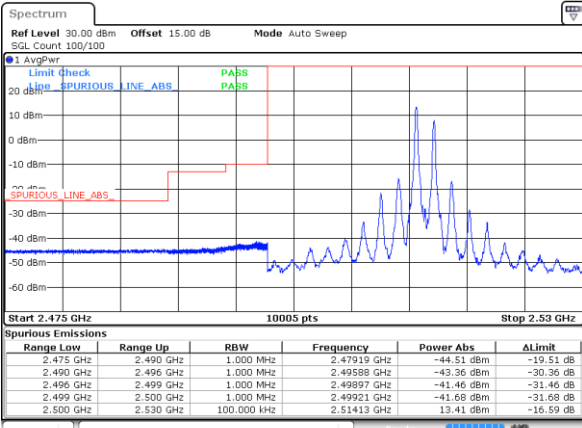

#### Highest Band Edge / Full RB

LTE Band 7C / 15MHz+10MHz

QPSK

Lowest Band Edge / 1RB0 and 1RB49

Date: 5 MAY 2020 00:56:34

Highest Band Edge / 1RB0 and 1RB49

Date: 5 MAY 2020 01:03:28

Lowest Band Edge / 1RB74 and 1RB0

Date: 5 MAY 2020 00:57:03

Highest Band Edge / 1RB74 and 1RB0

Date: 5 MAY 2020 00:59:59

Lowest Band Edge / Full RB

Date: 5 MAY 2020 00:53:50

Highest Band Edge / Full RB

Date: 5 MAY 2020 01:06:04

LTE Band 7C / 15MHz+15MHz

QPSK

Lowest Band Edge / 1RB0 and 1RB74

Date: 4 MAY 2020 21:58:25

Highest Band Edge / 1RB0 and 1RB74

Date: 4 MAY 2020 22:04:43

Lowest Band Edge / 1RB74 and 1RB0

Date: 4 MAY 2020 21:58:52

Highest Band Edge / 1RB74 and 1RB0

Date: 4 MAY 2020 22:04:04

Lowest Band Edge / Full RB

Date: 4 MAY 2020 21:48:38

Highest Band Edge / Full RB

Date: 4 MAY 2020 22:13:26

LTE Band 7C / 15MHz+20MHz

QPSK

Lowest Band Edge / 1RB0 and 1RB9