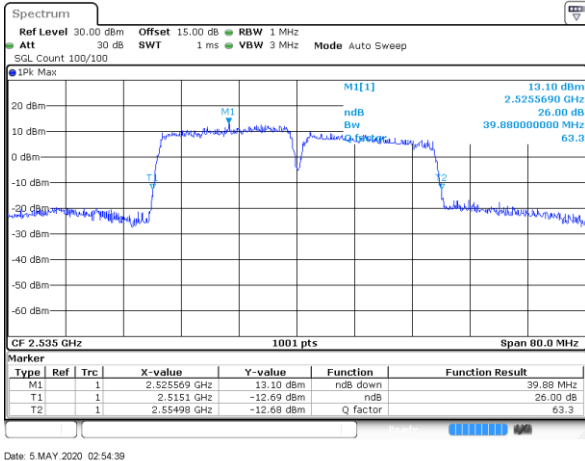

Highest Channel / 20MHz+15MHz

Date: 5.MAY.2020 09:22:28

LTE Band 7C

16QAM

Lowest Channel / 20MHz+20MHz

N/A

Date: 5 MAY 2020 02:15:37

Middle Channel / 20MHz+20MHz

N/A

Date: 5 MAY 2020 02:54:39

Highest Channel / 20MHz+20MHz

N/A

Date: 5 MAY 2020 03:00:05

LTE Band 7C

64QAM

Lowest Channel / 10MHz+20MHz