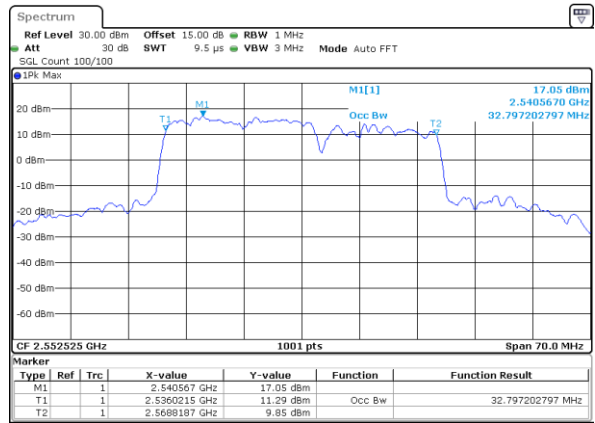

Highest Channel / 15MHz+15MHz

Date: 5.MAY.2020 12:37:17

Highest Channel / 15MHz+20MHz

Date: 5.MAY.2020 10:31:27

LTE Band 7C

QPSK

Lowest Channel / 20MHz+10MHz

Date: 5.MAY.2020 12:53:35

Lowest Channel / 20MHz+15MHz

Date: 5.MAY.2020 08:25:19

Middle Channel / 20MHz+10MHz

Date: 5.MAY.2020 13:11:57

Middle Channel / 20MHz+15MHz

Date: 5.MAY.2020 09:14:56

Highest Channel / 20MHz+10MHz

Date: 5.MAY.2020 13:21:38

Highest Channel / 20MHz+15MHz

Date: 5.MAY.2020 09:20:19

LTE Band 7C

QPSK

Lowest Channel / 20MHz+20MHz

N/A

Date: 5 MAY 2020 02:14:06

Middle Channel / 20MHz+20MHz