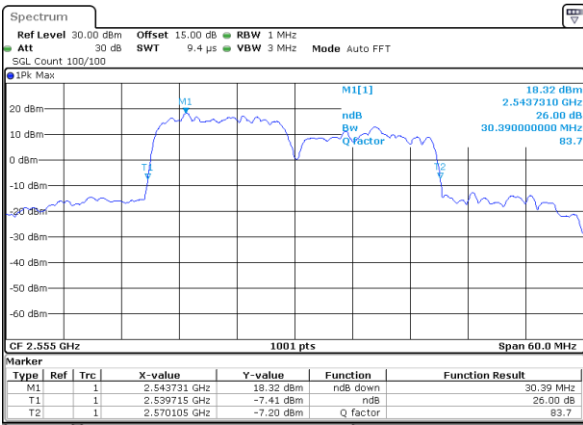

Middle Channel / 15MHz+10MHz

Date: 5.MAY.2020 01:56:22

Highest Channel / 10MHz+20MHz

Date: 5.MAY.2020 14:24:19

Highest Channel / 15MHz+10MHz

Date: 5.MAY.2020 01:11:23

LTE Band 7C

16QAM

Lowest Channel / 15MHz+15MHz

Date: 5.MAY.2020 10:46:44

Lowest Channel / 15MHz+20MHz

Date: 5.MAY.2020 09:38:53

Middle Channel / 15MHz+15MHz

Date: 5.MAY.2020 11:41:50

Middle Channel / 15MHz+20MHz

Date: 5.MAY.2020 10:21:58

Highest Channel / 15MHz+15MHz

Date: 5.MAY.2020 12:39:11

Highest Channel / 15MHz+20MHz

Date: 5.MAY.2020 10:29:59

LTE Band 7C

16QAM

Lowest Channel / 20MHz+10MHz

Date: 5.MAY.2020 12:52:14