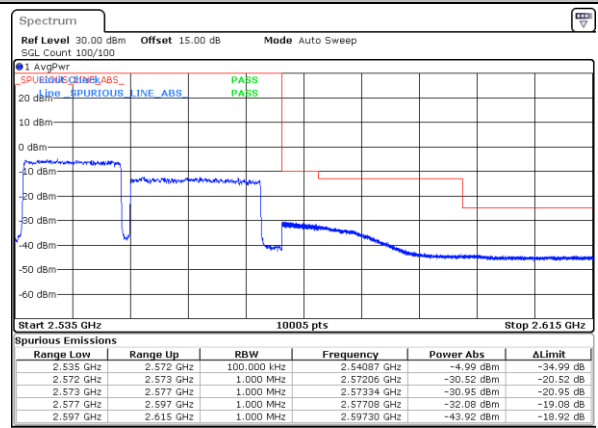

Date: 4 MAY 2020 22:04:04

Lowest Band Edge / Full RB

Date: 4 MAY 2020 21:48:38

Highest Band Edge / Full RB

Date: 4 MAY 2020 22:13:26

LTE Band 7C / 15MHz+20MHz

QPSK

Lowest Band Edge / 1RB0 and 1RB9

Highest Band Edge / 1RB0 and 1RB9

Date: 4 MAY 2020 22:36:36

Date: 4 MAY 2020 23:15:31

Lowest Band Edge / 1RB74 and 1RB0

Highest Band Edge / 1RB74 and 1RB0

Date: 4 MAY 2020 22:39:52

Date: 4 MAY 2020 23:00:24

Lowest Band Edge / Full RB

Highest Band Edge / Full RB

Date: 4 MAY 2020 22:31:54

Date: 4 MAY 2020 23:17:48

LTE Band 7C / 20MHz+10MHz

QPSK

Lowest Band Edge / 1RB0 and 1RB49

Highest Band Edge / 1RB0 and 1RB49