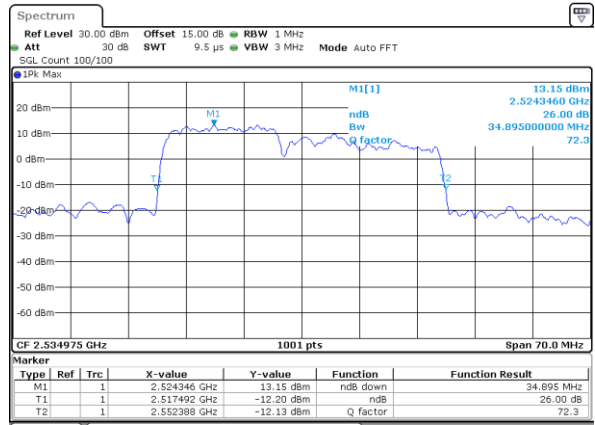

Middle Channel / 15MHz+10MHz

Date: 5.MAY.2020 01:56:22

Highest Channel / 10MHz+20MHz

Date: 5.MAY.2020 14:24:19

Highest Channel / 15MHz+10MHz

Date: 5.MAY.2020 01:11:23

LTE Band 7C

16QAM

Lowest Channel / 15MHz+15MHz

Date: 5.MAY.2020 10:46:44

Lowest Channel / 15MHz+20MHz

Date: 5.MAY.2020 09:38:53

Middle Channel / 15MHz+15MHz

Date: 5.MAY.2020 11:41:50

Middle Channel / 15MHz+20MHz

Date: 5.MAY.2020 10:21:58

Highest Channel / 15MHz+15MHz

Date: 5.MAY.2020 12:39:11

Highest Channel / 15MHz+20MHz

Date: 5.MAY.2020 10:29:59

LTE Band 7C

16QAM

Lowest Channel / 20MHz+10MHz

Date: 5.MAY.2020 12:52:14