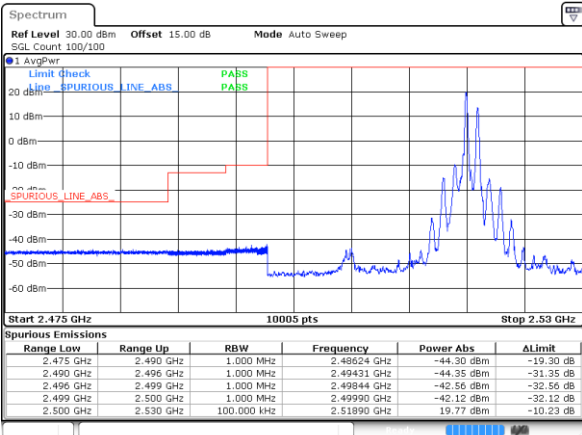

Lowest Band Edge / 1RB99 and 1RB0

Highest Band Edge / 1RB99 and 1RB0

Date: 4 MAY 2020 21:13:17

Date: 4 MAY 2020 21:32:12