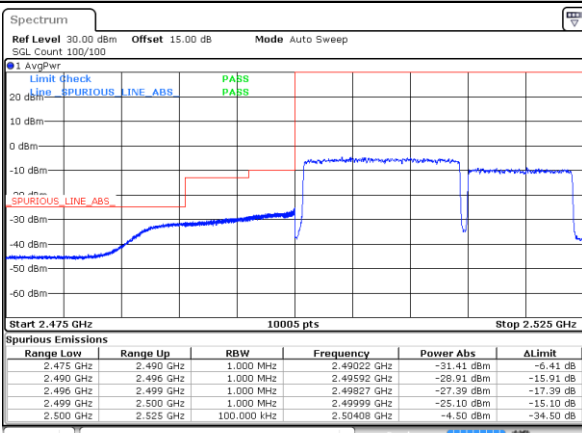

#### Highest Band Edge / Full RB

LTE Band 7C / 15MHz+10MHz

QPSK

Lowest Band Edge / 1RB0 and 1RB49

Date: 5 MAY 2020 00:56:34

Highest Band Edge / 1RB0 and 1RB49

Date: 5 MAY 2020 01:03:28

Lowest Band Edge / 1RB74 and 1RB0

Date: 5 MAY 2020 00:57:03

Highest Band Edge / 1RB74 and 1RB0

Date: 5 MAY 2020 00:59:59

Lowest Band Edge / Full RB

Date: 5 MAY 2020 00:53:50

Highest Band Edge / Full RB

Date: 5 MAY 2020 01:06:04

LTE Band 7C / 15MHz+15MHz