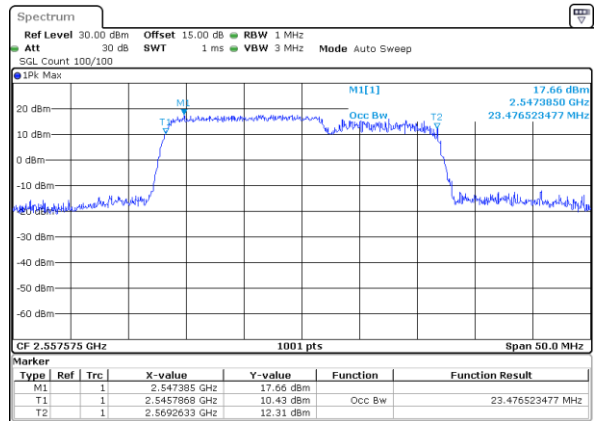

LTE Band 7C

QPSK

Lowest Channel / 10MHz+20MHz

Date: 5.MAY.2020 13:55:19

Lowest Channel / 15MHz+10MHz

Date: 5.MAY.2020 01:54:35

Middle Channel / 10MHz+20MHz

Date: 5.MAY.2020 14:19:24

Middle Channel / 15MHz+10MHz

Date: 5.MAY.2020 01:51:30

Highest Channel / 10MHz+20MHz

Date: 5.MAY.2020 14:22:17

Highest Channel / 15MHz+10MHz

Date: 5.MAY.2020 01:09:33

LTE Band 7C

QPSK