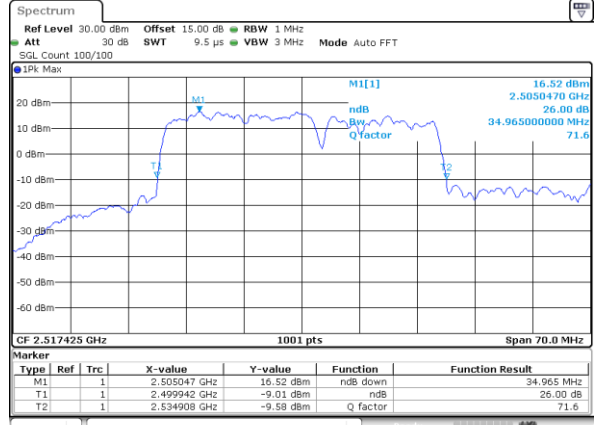

Date: 5.MAY.2020 10:28:10

LTE Band 7C

64QAM

Lowest Channel / 20MHz+10MHz

Date: 5.MAY.2020 12:50:38

Lowest Channel / 20MHz+15MHz

Date: 5.MAY.2020 08:29:23

Middle Channel / 20MHz+10MHz

Date: 5.MAY.2020 13:16:25

Middle Channel / 20MHz+15MHz

Date: 5.MAY.2020 09:11:55

Highest Channel / 20MHz+10MHz

Date: 5.MAY.2020 13:18:30

Highest Channel / 20MHz+15MHz

Date: 5.MAY.2020 09:24:14

LTE Band 7C