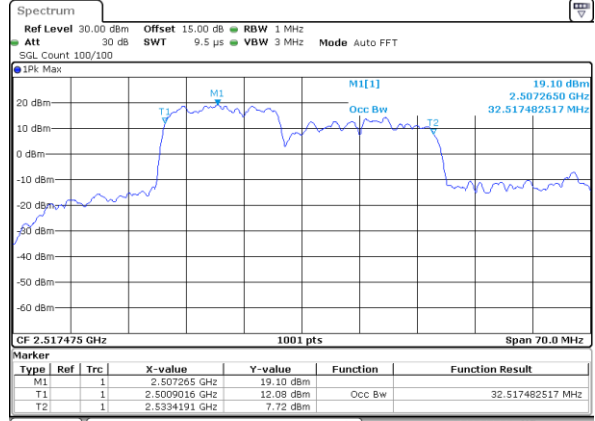

LTE Band 7C

QPSK

Lowest Channel / 10MHz+20MHz

Date: 5.MAY.2020 13:55:19

Lowest Channel / 15MHz+10MHz

Date: 5.MAY.2020 01:54:35

Middle Channel / 10MHz+20MHz

Date: 5.MAY.2020 14:19:24

Middle Channel / 15MHz+10MHz

Date: 5.MAY.2020 01:51:30

Highest Channel / 10MHz+20MHz

Date: 5.MAY.2020 14:22:17

Highest Channel / 15MHz+10MHz

Date: 5.MAY.2020 01:09:33

LTE Band 7C

QPSK

Lowest Channel / 15MHz+15MHz

Date: 5.MAY.2020 10:44:59

Lowest Channel / 15MHz+20MHz

Date: 5.MAY.2020 09:40:25

Middle Channel / 15MHz+15MHz

Date: 5.MAY.2020 11:43:27

Middle Channel / 15MHz+20MHz

Date: 5.MAY.2020 10:20:14

Highest Channel / 15MHz+15MHz

Date: 5.MAY.2020 12:37:17

Highest Channel / 15MHz+20MHz

Date: 5.MAY.2020 10:31:27

LTE Band 7C

QPSK

Lowest Channel / 20MHz+10MHz

Date: 5.MAY.2020 12:53:35