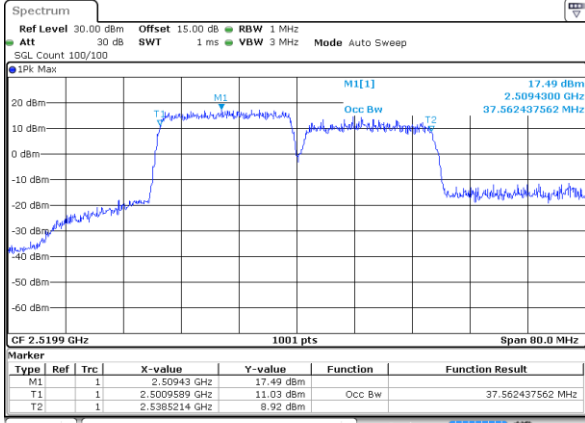

LTE Band 7C

16QAM

Lowest Channel / 20MHz+20MHz

N/A

Date: 5 MAY 2020 02:15:28