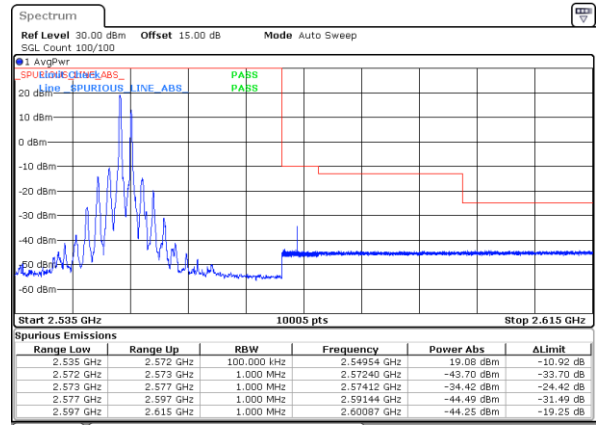

Date: 4 MAY 2020 22:04:04

Lowest Band Edge / Full RB

Date: 4 MAY 2020 21:48:38

Highest Band Edge / Full RB

Date: 4 MAY 2020 22:13:26

LTE Band 7C / 15MHz+20MHz

QPSK

Lowest Band Edge / 1RB0 and 1RB9

Highest Band Edge / 1RB0 and 1RB9

Date: 4 MAY 2020 22:36:36

Date: 4 MAY 2020 23:15:31

Lowest Band Edge / 1RB74 and 1RB0

Highest Band Edge / 1RB74 and 1RB0

Date: 4 MAY 2020 22:39:52

Date: 4 MAY 2020 23:00:24

Lowest Band Edge / Full RB

Highest Band Edge / Full RB

Date: 4 MAY 2020 22:31:54

Date: 4 MAY 2020 23:17:48

LTE Band 7C / 20MHz+10MHz

QPSK

Lowest Band Edge / 1RB0 and 1RB49

Highest Band Edge / 1RB0 and 1RB49