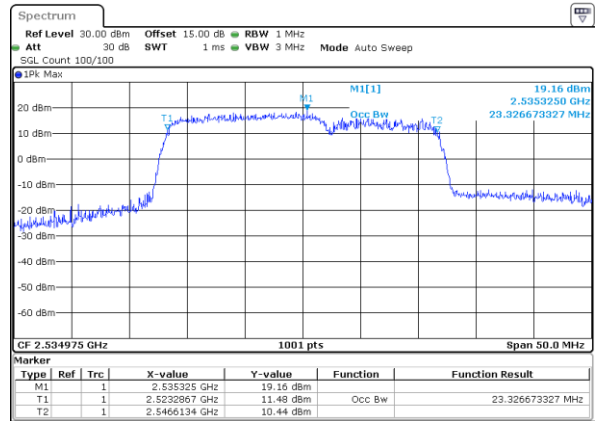

N/A

Date: 5 MAY 2020 02:55:56

Highest Channel / 20MHz+20MHz

N/A

Date: 5 MAY 2020 02:57:56

LTE Band 7C

16QAM

Lowest Channel / 10MHz+20MHz

Date: 5.MAY.2020 13:56:55

Lowest Channel / 15MHz+10MHz

Date: 5.MAY.2020 01:55:58

Middle Channel / 10MHz+20MHz

Date: 5.MAY.2020 14:17:37

Middle Channel / 15MHz+10MHz

Date: 5.MAY.2020 01:55:11

Highest Channel / 10MHz+20MHz

Date: 5.MAY.2020 14:24:03

Highest Channel / 15MHz+10MHz

Date: 5.MAY.2020 01:11:12

LTE Band 7C

16QAM

Lowest Channel / 15MHz+15MHz

Date: 5.MAY.2020 10:46:32

Lowest Channel / 15MHz+20MHz