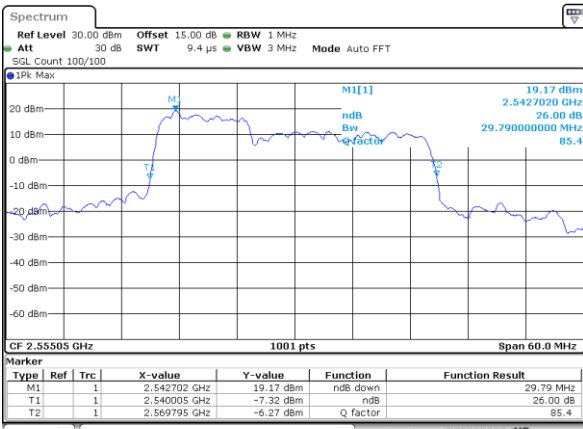

LTE Band 7C

16QAM

Lowest Channel / 10MHz+20MHz

Date: 5.MAY.2020 13:57:08

Lowest Channel / 15MHz+10MHz

Date: 5.MAY.2020 01:56:09

Middle Channel / 10MHz+20MHz

Date: 5.MAY.2020 14:17:48

Middle Channel / 15MHz+10MHz

Date: 5.MAY.2020 01:56:22

Highest Channel / 10MHz+20MHz

Date: 5.MAY.2020 14:24:19

Highest Channel / 15MHz+10MHz

Date: 5.MAY.2020 01:11:23

LTE Band 7C

16QAM