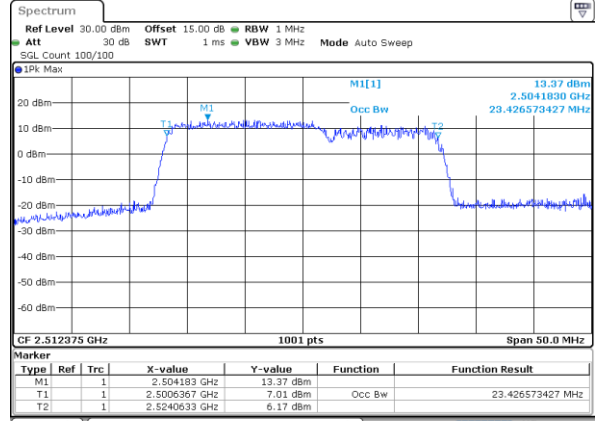

Lowest Channel / 15MHz+10MHz

Date: 5.MAY.2020 01:55:58