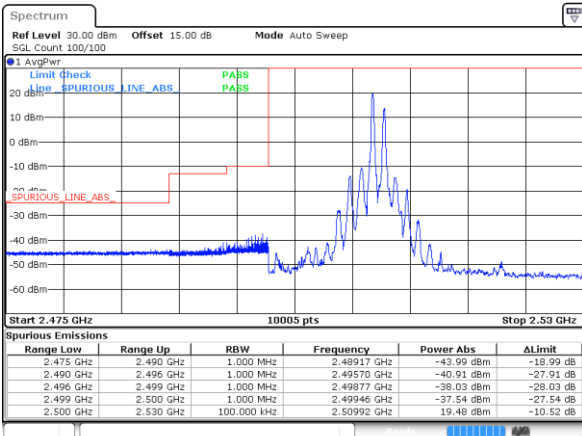

Lowest Band Edge / 1RB49 and 1RB0

Highest Band Edge / 1RB49 and 1RB0

Date: 4 MAY 2020 20:52:58

Date: 4 MAY 2020 20:58:15

Lowest Band Edge / Full RB

Highest Band Edge / Full RB