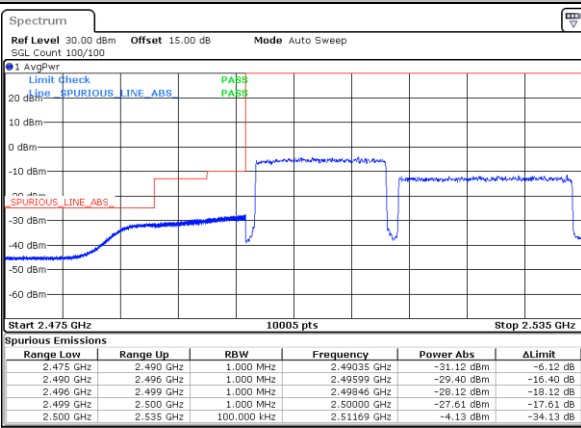

Date: 4 MAY 2020 22:04:04

Lowest Band Edge / Full RB

Date: 4 MAY 2020 21:48:38

Highest Band Edge / Full RB

Date: 4 MAY 2020 22:13:26

LTE Band 7C / 15MHz+20MHz

QPSK

Lowest Band Edge / 1RB0 and 1RB9

Highest Band Edge / 1RB0 and 1RB9

Date: 4 MAY 2020 22:36:36

Date: 4 MAY 2020 23:15:31

Lowest Band Edge / 1RB74 and 1RB0

Highest Band Edge / 1RB74 and 1RB0

Date: 4 MAY 2020 22:39:52

Date: 4 MAY 2020 23:00:24

Lowest Band Edge / Full RB

Highest Band Edge / Full RB

Date: 4 MAY 2020 22:31:54

Date: 4 MAY 2020 23:17:48

LTE Band 7C / 20MHz+10MHz

QPSK

Lowest Band Edge / 1RB0 and 1RB49

Highest Band Edge / 1RB0 and 1RB49