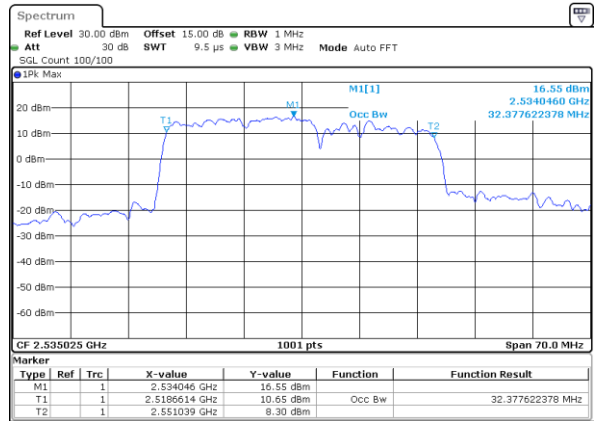

Date: 5.MAY.2020 10:29:47

LTE Band 7C

16QAM

Lowest Channel / 20MHz+10MHz

Date: 5.MAY.2020 12:52:03

Lowest Channel / 20MHz+15MHz

Date: 5.MAY.2020 08:27:12

Middle Channel / 20MHz+10MHz

Date: 5.MAY.2020 13:13:29

Middle Channel / 20MHz+15MHz

Date: 5.MAY.2020 09:13:20

Highest Channel / 20MHz+10MHz

Date: 5.MAY.2020 13:20:14

Highest Channel / 20MHz+15MHz

Date: 5.MAY.2020 09:22:18

LTE Band 7C