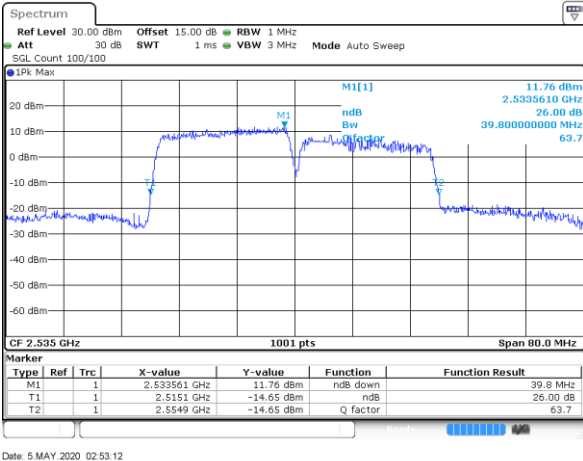

Date: 5.MAY.2020 13:16:25

Middle Channel / 20MHz+15MHz

Date: 5.MAY.2020 09:11:55

Highest Channel / 20MHz+10MHz

Date: 5.MAY.2020 13:18:30

Highest Channel / 20MHz+15MHz

Date: 5.MAY.2020 09:24:14

LTE Band 7C

64QAM

Lowest Channel / 20MHz+20MHz

N/A

Date: 5 MAY 2020 02:17:04

Middle Channel / 20MHz+20MHz

N/A

Date: 5 MAY 2020 02:53:12

Highest Channel / 20MHz+20MHz

## Occupied Bandwidth

Mode	LTE Band 7C : 99%OBW(MHz)			
QPSK				
BW	10MHz+20MHz	15MHz+10MHz	15MHz+15MHz	15MHz+20MHz
Lowest CH	28.23	23.53	28.77	32.52
Middle CH	27.93	23.48	28.23	32.94
Highest CH	27.75	23.48	28.59	32.66
BW	20MHz+10MHz	20MHz+15MHz	20MHz+20MHz	N/A
Lowest CH	28.11	32.66	37.48	-
Middle CH	27.99	32.73	37.56	-
Highest CH	27.87	32.80	37.56	-