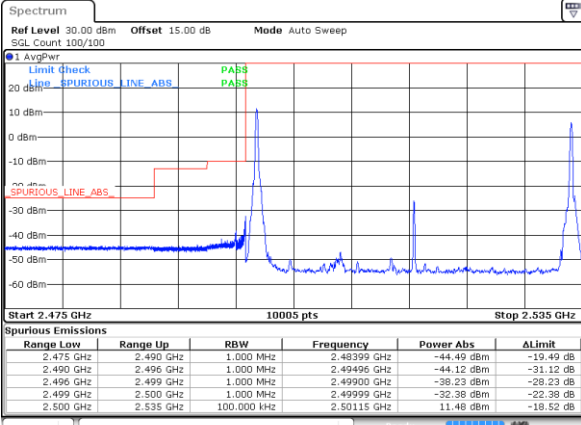

LTE Band 7C / 15MHz+20MHz

QPSK

Lowest Band Edge / 1RB0 and 1RB9

Highest Band Edge / 1RB0 and 1RB9

Date: 4 MAY 2020 22:36:36

Date: 4 MAY 2020 23:15:31