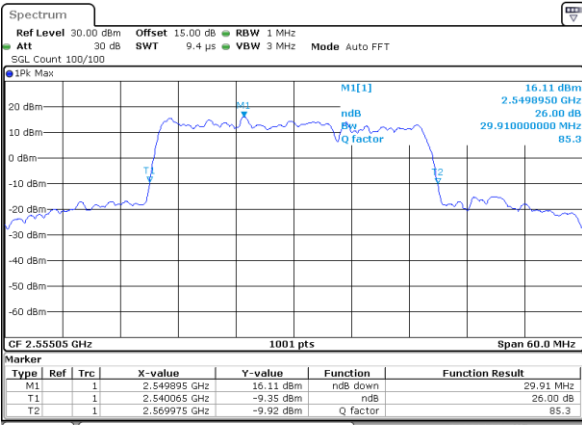

Date: 5.MAY.2020 10:28:10

LTE Band 7C

64QAM

Lowest Channel / 20MHz+10MHz

Date: 5.MAY.2020 12:50:38

Lowest Channel / 20MHz+15MHz

Date: 5.MAY.2020 08:29:23

Middle Channel / 20MHz+10MHz

Date: 5.MAY.2020 13:16:25

Middle Channel / 20MHz+15MHz

Date: 5.MAY.2020 09:11:55

Highest Channel / 20MHz+10MHz

Date: 5.MAY.2020 13:18:30

Highest Channel / 20MHz+15MHz

Date: 5.MAY.2020 09:24:14

LTE Band 7C