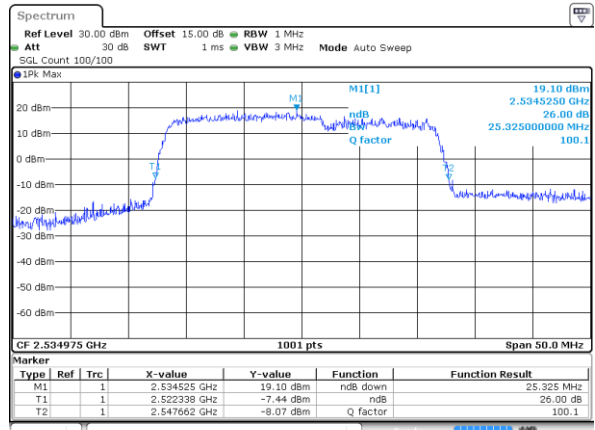

LTE Band 7C

16QAM

Lowest Channel / 10MHz+20MHz

Date: 5.MAY.2020 13:57:08

Lowest Channel / 15MHz+10MHz

Date: 5.MAY.2020 01:56:09

Middle Channel / 10MHz+20MHz

Date: 5.MAY.2020 14:17:48

Middle Channel / 15MHz+10MHz

Date: 5.MAY.2020 01:56:22

Highest Channel / 10MHz+20MHz

Date: 5.MAY.2020 14:24:19

Highest Channel / 15MHz+10MHz

Date: 5.MAY.2020 01:11:23

LTE Band 7C

16QAM