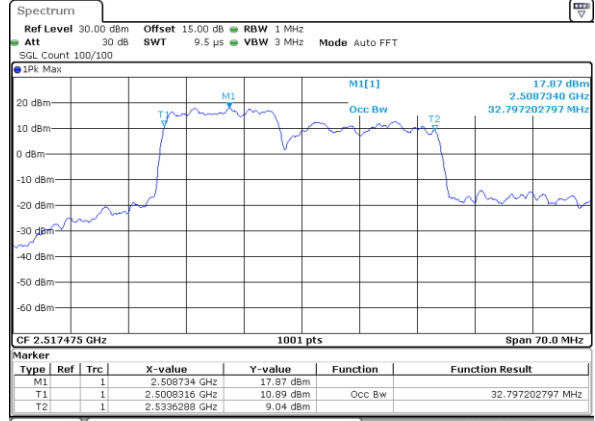

Middle Channel / 10MHz+20MHz

Date: 5.MAY.2020 14:16:01

Middle Channel / 15MHz+10MHz

Date: 5 MAY 2020 01:48:44

Highest Channel / 10MHz+20MHz

Date: 5.MAY.2020 14:25:44

Highest Channel / 15MHz+10MHz

Date: 5 MAY 2020 01:12:38

LTE Band 7C

64QAM

Lowest Channel / 15MHz+15MHz

Date: 5.MAY.2020 10:48:07

Lowest Channel / 15MHz+20MHz

Date: 5.MAY.2020 09:36:39

Middle Channel / 15MHz+15MHz

Date: 5.MAY.2020 11:38:02

Middle Channel / 15MHz+20MHz

Date: 5.MAY.2020 10:23:44

Highest Channel / 15MHz+15MHz

Date: 5.MAY.2020 12:40:30

Highest Channel / 15MHz+20MHz

Date: 5.MAY.2020 10:27:55

LTE Band 7C

64QAM