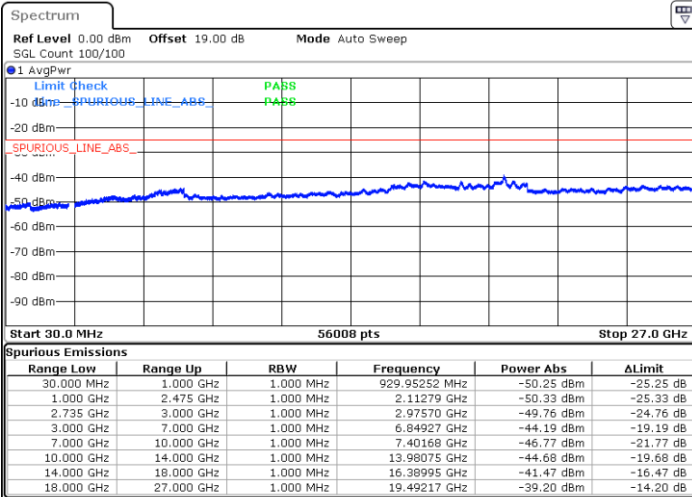

Lowest Channel / FullIRB

N/A

Date: 6 MAY.2020 23:14:40

LTE Band 41 / 15MHz+10MHz

64QAM

Middle Channel / 1RB0 and 1RB49

Middle Channel / 1RB74 and 1RB0

Date: 6 MAY.2020 23:22:48

Date: 6 MAY.2020 23:52:53

Middle Channel / FullIRB

N/A

Date: 6 MAY.2020 23:21:27

LTE Band 41 / 15MHz+10MHz

64QAM

Highest Channel / 1RB0 and 1RB49

Highest Channel / 1RB74 and 1RB0

Date: 7.MAY.2020 00:07:39

Date: 7.MAY.2020 00:06:18

Highest Channel / FullIRB

N/A

Date: 7.MAY.2020 00:14:26

LTE Band 41 / 15MHz+15MHz

64QAM

Lowest Channel / 1RB0 and 1RB74