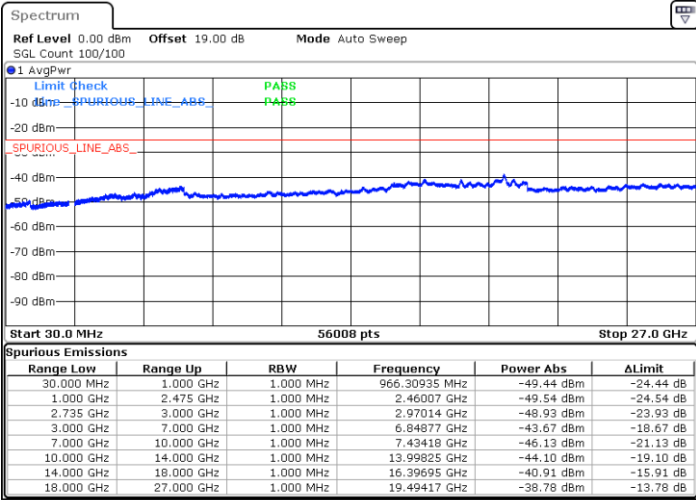

Highest Channel / 1RB99 and 1RB0

Date: 6 MAY.2020 21:20:05

Date: 6 MAY.2020 21:18:43

Highest Channel / FullIRB

N/A

Date: 6 MAY.2020 21:26:52

LTE Band 41 / 20MHz+10MHz

64QAM

Lowest Channel / 1RB0 and 1RB49

Lowest Channel / 1RB99 and 1RB0

Date: 8 MAY.2020 19:58:28

Date: 8 MAY.2020 19:51:29

Lowest Channel / FullRB

N/A

Date: 8 MAY.2020 19:59:52

LTE Band 41 / 20MHz+10MHz