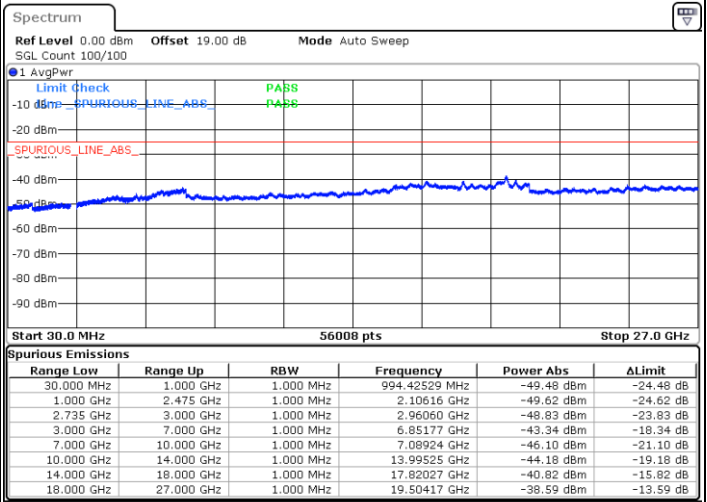

LTE Band 41 / 10MHz+20MHz

64QAM

Middle Channel / 1RB0 and 1RB9

Middle Channel / 1RB49 and 1RB0

Date: 8 MAY.2020 18:59:39

Date: 8 MAY.2020 19:06:39

Middle Channel / FullIRB

N/A

Date: 8 MAY.2020 18:58:15

LTE Band 41 / 10MHz+20MHz

64QAM

Highest Channel / 1RB0 and 1RB99

Highest Channel / 1RB49 and 1RB0

Date: 8 MAY.2020 19:21:32

Date: 8 MAY.2020 19:20:08

Highest Channel / FullIRB

N/A

Date: 8 MAY.2020 19:28:32

LTE Band 41 / 15MHz+10MHz

64QAM

Lowest Channel / 1RB0 and 1RB49

Lowest Channel / 1RB74 and 1RB0

Date: 6 MAY.2020 23:13:19

Date: 6 MAY.2020 23:06:32

Lowest Channel / FullIRB

N/A

Date: 6 MAY.2020 23:14:40

LTE Band 41 / 15MHz+10MHz

64QAM

Middle Channel / 1RB0 and 1RB49

Middle Channel / 1RB74 and 1RB0

Date: 6 MAY.2020 23:22:48