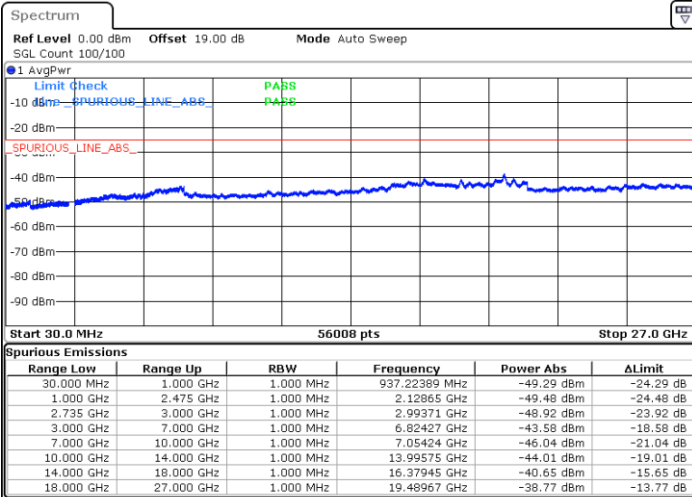

Highest Channel / 1RB99 and 1RB0

Date: 6 MAY.2020 21:20:05

Date: 6 MAY.2020 21:18:43

Highest Channel / FullIRB

N/A

Date: 6 MAY.2020 21:26:52

LTE Band 41 / 20MHz+10MHz

64QAM

Lowest Channel / 1RB0 and 1RB49

Lowest Channel / 1RB99 and 1RB0

Date: 8 MAY.2020 19:58:28

Date: 8 MAY.2020 19:51:29

Lowest Channel / FullRB

N/A

Date: 8 MAY.2020 19:59:52

LTE Band 41 / 20MHz+10MHz

64QAM

Middle Channel / 1RB0 and 1RB49

Middle Channel / 1RB99 and 1RB0

Date: 8 MAY.2020 20:08:15

Date: 8 MAY.2020 20:15:14

Middle Channel / FullIRB

N/A

Date: 8 MAY.2020 20:06:52

LTE Band 41 / 20MHz+10MHz

64QAM

Highest Channel / 1RB0 and 1RB49

Highest Channel / 1RB99 and 1RB0

Date: 8 MAY.2020 20:30:04

Date: 8 MAY.2020 20:28:41

Highest Channel / FullIRB

N/A