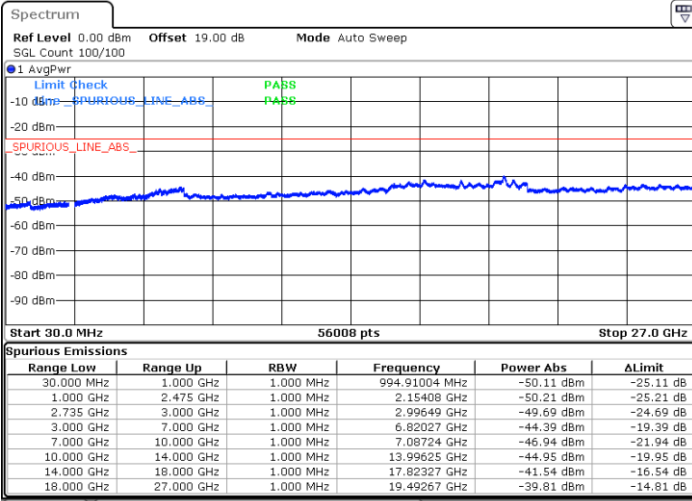

Date: 6 MAY.2020 21:55:02

Date: 6 MAY.2020 21:48:15

Lowest Channel / FullIRB

N/A

Date: 6 MAY.2020 21:56:23

LTE Band 41 / 10MHz+15MHz

64QAM

MiddleChannel / 1RB0 and 1RB74

Middle Channel / 1RB49 and 1RB0

Date: 6 MAY.2020 22:04:32

Date: 6 MAY.2020 22:11:20

Middle Channel / FullIRB

N/A

Date: 6 MAY.2020 22:03:10

LTE Band 41 / 10MHz+15MHz

64QAM

Highest Channel / 1RB0 and 1RB74

Highest Channel / 1RB49 and 1RB0

Date: 6 MAY.2020 22:16:45

Date: 6 MAY.2020 22:15:24

Highest Channel / FullIRB

N/A

Date: 6 MAY.2020 22:23:33

LTE Band 41 / 10MHz+20MHz