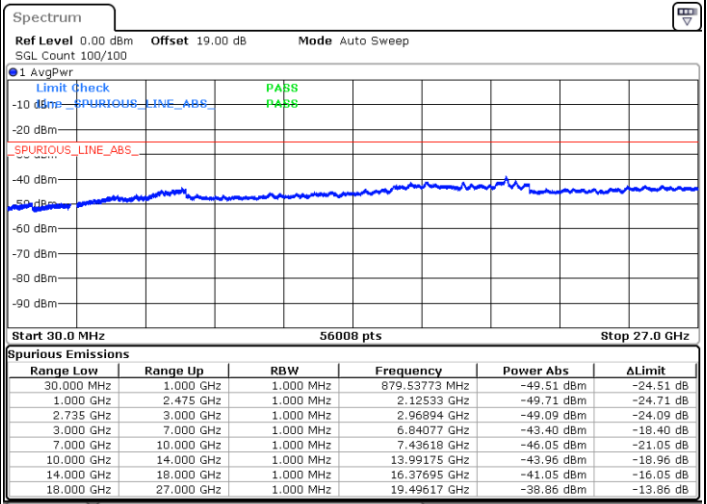

LTE Band 41 / 20MHz+20MHz

16QAM

Highest Channel / 1RB0 and 1RB99

Highest Channel / 1RB99 and 1RB0

Date: 10.MAY.2020 01:03:53

Date: 10.MAY.2020 00:58:52

Highest Channel / FullIRB

N/A

Date: 10.MAY.2020 01:08:02

LTE Band 41 / 5MHz+20MHz

64QAM

Lowest Channel / 1RB0 and 1RB99

Lowest Channel / 1RB24 and 1RB0

Date: 6 MAY.2020 20:00:46

Date: 6 MAY.2020 19:53:59

Lowest Channel / FullIRB