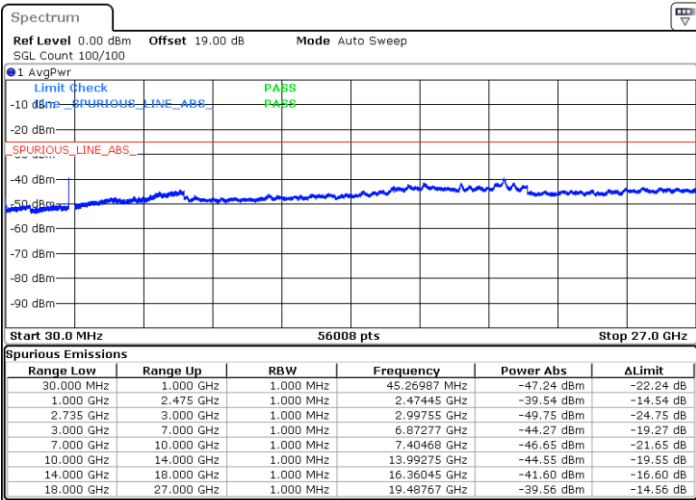

N/A

Date: 8 MAY.2020 22:12:41

LTE Band 41 / 15MHz+20MHz

64QAM

Highest Channel / 1RB0 and 1RB99

Highest Channel / 1RB74 and 1RB0

Date: 8 MAY.2020 22:35:54

Date: 8 MAY.2020 22:34:30

Highest Channel / FullIRB

N/A

Date: 8 MAY.2020 22:42:53

LTE Band 41 / 20MHz+5MHz

64QAM

Lowest Channel / 1RB0 and 1RB24

Lowest Channel / 1RB99 and 1RB0

Date: 6 MAY.2020 20:49:02

Date: 6 MAY.2020 20:42:15

Lowest Channel / FullIRB

N/A

Date: 6 MAY.2020 20:50:23

LTE Band 41 / 20MHz+5MHz

64QAM

Middle Channel / 1RB0 and 1RB24

Middle Channel / 1RB99 and 1RB0

Date: 6 MAY.2020 20:58:32

Date: 6 MAY.2020 21:05:19

Middle Channel / FullIRB

N/A

Date: 6 MAY.2020 20:57:11

LTE Band 41 / 20MHz+5MHz

64QAM

Highest Channel / 1RB0 and 1RB24