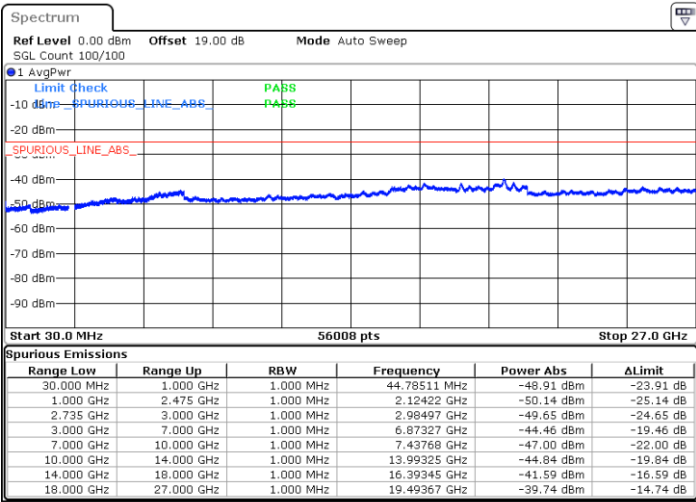

Date: 6 MAY.2020 20:58:32

Date: 6 MAY.2020 21:05:19

Middle Channel / FullIRB

N/A

Date: 6 MAY.2020 20:57:11

LTE Band 41 / 20MHz+5MHz

64QAM

Highest Channel / 1RB0 and 1RB24

Highest Channel / 1RB99 and 1RB0

Date: 6 MAY.2020 21:20:05

Date: 6 MAY.2020 21:18:43

Highest Channel / FullIRB

N/A

Date: 6 MAY.2020 21:26:52

LTE Band 41 / 20MHz+10MHz

64QAM

Lowest Channel / 1RB0 and 1RB49

Lowest Channel / 1RB99 and 1RB0

Date: 8 MAY.2020 19:58:28

Date: 8 MAY.2020 19:51:29

Lowest Channel / FullRB

N/A

Date: 8 MAY.2020 19:59:52

LTE Band 41 / 20MHz+10MHz