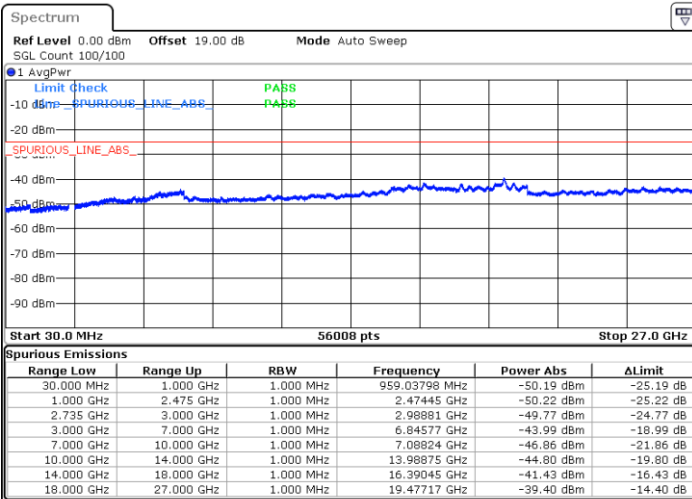

Date: 8 MAY.2020 18:58:15

LTE Band 41 / 10MHz+20MHz

64QAM

Highest Channel / 1RB0 and 1RB99

Highest Channel / 1RB49 and 1RB0

Date: 8 MAY.2020 19:21:32

Date: 8 MAY.2020 19:20:08

Highest Channel / FullIRB

N/A

Date: 8 MAY.2020 19:28:32

LTE Band 41 / 15MHz+10MHz

64QAM

Lowest Channel / 1RB0 and 1RB49

Lowest Channel / 1RB74 and 1RB0

Date: 6 MAY.2020 23:13:19

Date: 6 MAY.2020 23:06:32

Lowest Channel / FullIRB

N/A

Date: 6 MAY.2020 23:14:40

LTE Band 41 / 15MHz+10MHz

64QAM

Middle Channel / 1RB0 and 1RB49

Middle Channel / 1RB74 and 1RB0

Date: 6 MAY.2020 23:22:48

Date: 6 MAY.2020 23:52:53

Middle Channel / FullIRB

N/A

Date: 6 MAY.2020 23:21:27

LTE Band 41 / 15MHz+10MHz

64QAM

Highest Channel / 1RB0 and 1RB49

Highest Channel / 1RB74 and 1RB0