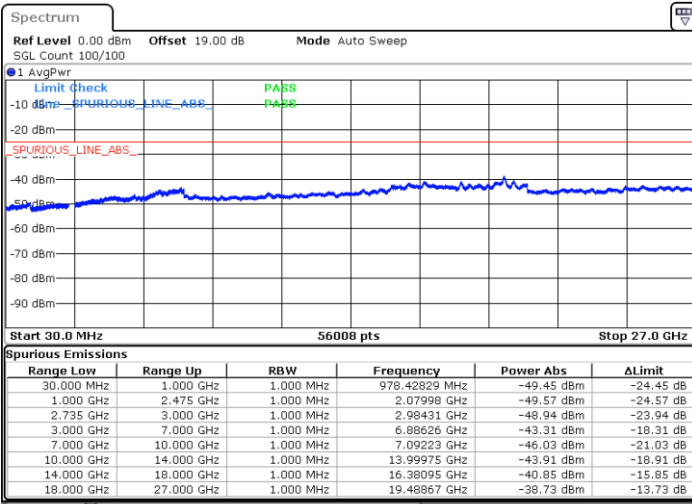

LTE Band 41 / 20MHz+20MHz

16QAM

Highest Channel / 1RB0 and 1RB99

Highest Channel / 1RB99 and 1RB0

Date: 10.MAY.2020 01:03:53

Date: 10.MAY.2020 00:58:52

Highest Channel / FullIRB

N/A

Date: 10.MAY.2020 01:08:02

LTE Band 41 / 5MHz+20MHz

64QAM

Lowest Channel / 1RB0 and 1RB99

Lowest Channel / 1RB24 and 1RB0

Date: 6 MAY.2020 20:00:46

Date: 6 MAY.2020 19:53:59

Lowest Channel / FullIRB