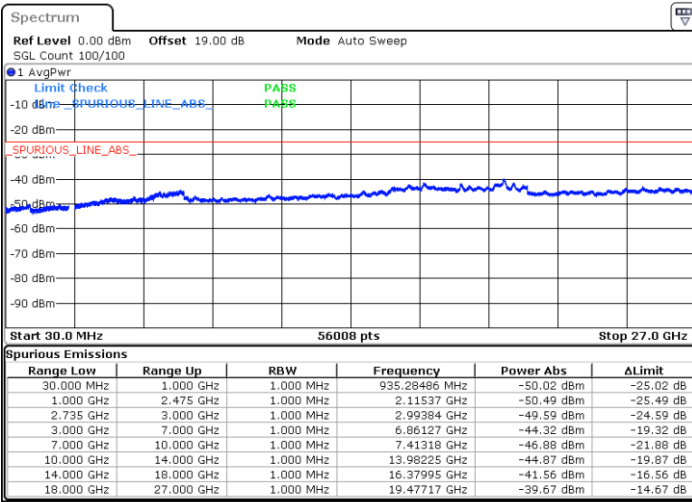

Middle Channel / FullIRB

N/A

Date: 6 MAY.2020 20:08:55

LTE Band 41 / 5MHz+20MHz

64QAM

Highest Channel / 1RB0 and 1RB99

Highest Channel / 1RB24 and 1RB0

Date: 6 MAY.2020 20:22:29

Date: 6 MAY.2020 20:21:08

Highest Channel / FullIRB

N/A

Date: 6 MAY.2020 20:29:17

LTE Band 41 / 10MHz+15MHz

64QAM

Lowest Channel / 1RB0 and 1RB74

Lowest Channel / 1RB49 and 1RB0

Date: 6 MAY.2020 21:55:02

Date: 6 MAY.2020 21:48:15

Lowest Channel / FullIRB

N/A

Date: 6 MAY.2020 21:56:23

LTE Band 41 / 10MHz+15MHz

64QAM

MiddleChannel / 1RB0 and 1RB74