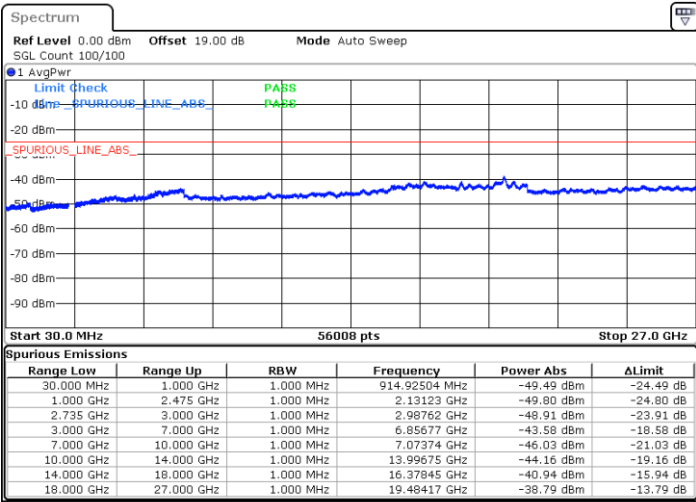

LTE Band 41 / 15MHz+20MHz

64QAM

Lowest Channel / 1RB0 and 1RB99

Lowest Channel / 1RB74 and 1RB80

Date: 8 MAY.2020 22:04:18

Date: 8 MAY.2020 21:57:20

Lowest Channel / FullIRB

N/A

Date: 8 MAY.2020 22:05:42

LTE Band 41 / 15MHz+20MHz

64QAM

Middle Channel / 1RB0 and 1RB99

Middle Channel / 1RB74 and 1RB0

Date: 8 MAY.2020 22:14:05

Date: 8 MAY.2020 22:21:05

Middle Channel / FullIRB

N/A

Date: 8 MAY.2020 22:12:41

LTE Band 41 / 15MHz+20MHz

64QAM

Highest Channel / 1RB0 and 1RB99

Highest Channel / 1RB74 and 1RB0

Date: 8 MAY.2020 22:35:54

Date: 8 MAY.2020 22:34:30

Highest Channel / FullIRB

N/A

Date: 8 MAY.2020 22:42:53

LTE Band 41 / 20MHz+5MHz

64QAM

Lowest Channel / 1RB0 and 1RB24

Lowest Channel / 1RB99 and 1RB0

Date: 6 MAY.2020 20:49:02