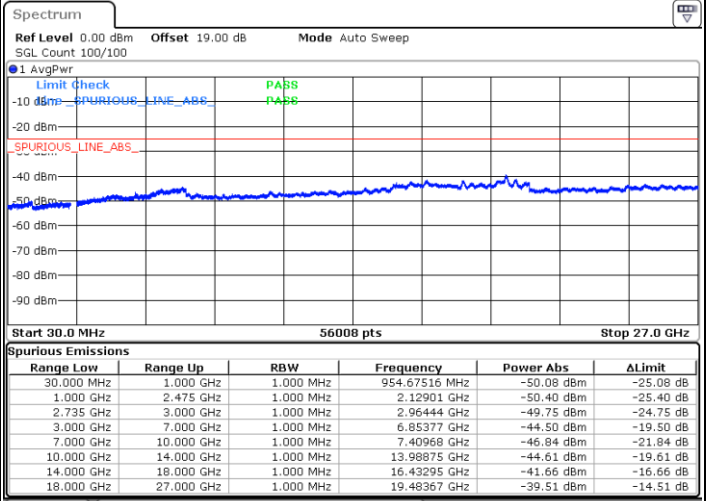

Middle Channel / FullIRB

N/A

Date: 6 MAY.2020 20:08:55

LTE Band 41 / 5MHz+20MHz

64QAM

Highest Channel / 1RB0 and 1RB99

Highest Channel / 1RB24 and 1RB0

Date: 6 MAY.2020 20:22:29

Date: 6 MAY.2020 20:21:08

Highest Channel / FullIRB

N/A

Date: 6 MAY.2020 20:29:17

LTE Band 41 / 10MHz+15MHz

64QAM

Lowest Channel / 1RB0 and 1RB74

Lowest Channel / 1RB49 and 1RB0

Date: 6 MAY.2020 21:55:02

Date: 6 MAY.2020 21:48:15

Lowest Channel / FullIRB

N/A

Date: 6 MAY.2020 21:56:23

LTE Band 41 / 10MHz+15MHz

64QAM

MiddleChannel / 1RB0 and 1RB74

Highest Channel / 1RB0 and 1RB74

Highest Channel / 1RB49 and 1RB0

Date: 6 MAY.2020 22:16:45

Date: 6 MAY.2020 22:15:24

Highest Channel / FullIRB

N/A

Date: 6 MAY.2020 22:23:33

LTE Band 41 / 10MHz+20MHz