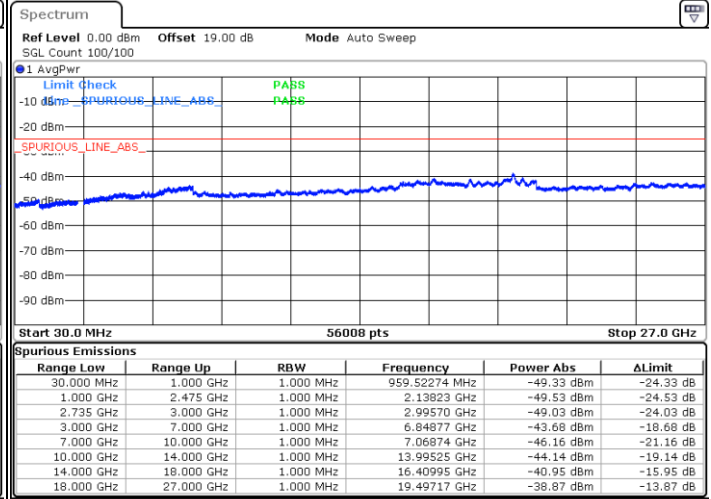

LTE Band 41 / 20MHz+10MHz

64QAM

Highest Channel / 1RB0 and 1RB49

Highest Channel / 1RB99 and 1RB0

Date: 8 MAY.2020 20:30:04

Date: 8 MAY.2020 20:28:41

Highest Channel / FullIRB

N/A

Date: 8 MAY.2020 20:37:03

LTE Band 41 / 20MHz+15MHz

64QAM

Lowest Channel / 1RB0 and 1RB74

Lowest Channel / 1RB99 and 1RB0

Date: 8 MAY.2020 23:16:31

Date: 8 MAY.2020 23:09:32

Lowest Channel / FullIRB

N/A

Date: 8 MAY.2020 23:17:55

LTE Band 41 / 20MHz+15MHz

64QAM

Middle Channel / 1RB0 and 1RB74

Middle Channel / 1RB99 and 1RB0

Date: 8 MAY.2020 23:27:09

Date: 8 MAY.2020 23:34:08

Middle Channel / FullIRB

N/A

Date: 8 MAY.2020 23:24:54

LTE Band 41 / 20MHz+15MHz

64QAM

Highest Channel / 1RB0 and 1RB74

Highest Channel / 1RB99 and 1RB0

Date: 8 MAY.2020 23:48:57