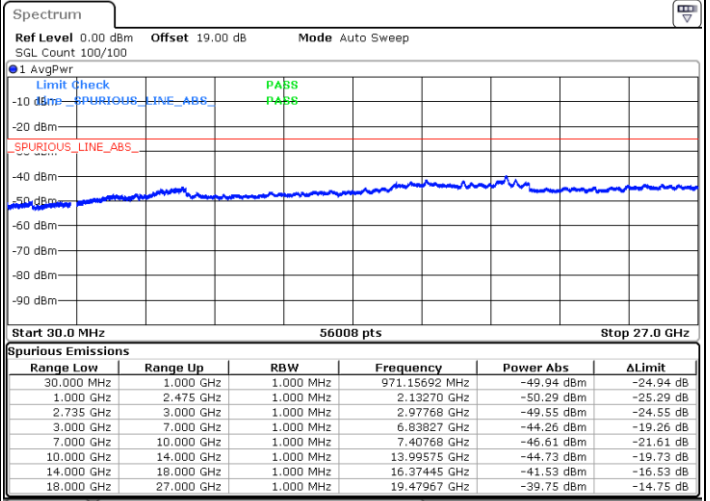

N/A

Date: 8 MAY.2020 19:28:32

LTE Band 41 / 15MHz+10MHz

64QAM

Lowest Channel / 1RB0 and 1RB49

Lowest Channel / 1RB74 and 1RB0

Date: 6 MAY.2020 23:13:19

Date: 6 MAY.2020 23:06:32

Lowest Channel / FullIRB

N/A

Date: 6 MAY.2020 23:14:40

LTE Band 41 / 15MHz+10MHz

64QAM

Middle Channel / 1RB0 and 1RB49

Middle Channel / 1RB74 and 1RB0

Date: 6 MAY.2020 23:22:48

Date: 6 MAY.2020 23:52:53

Middle Channel / FullIRB

N/A

Date: 6 MAY.2020 23:21:27

LTE Band 41 / 15MHz+10MHz

64QAM

Highest Channel / 1RB0 and 1RB49

Highest Channel / 1RB74 and 1RB0

Date: 7.MAY.2020 00:07:39

Date: 7.MAY.2020 00:06:18

Highest Channel / FullIRB

N/A

Date: 7.MAY.2020 00:14:26

LTE Band 41 / 15MHz+15MHz

64QAM

Lowest Channel / 1RB0 and 1RB74