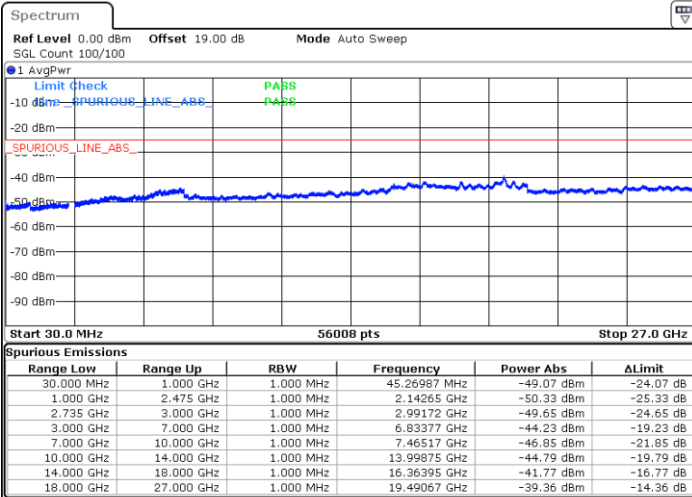

Highest Channel / FullIRB

N/A

Date: 8 MAY.2020 22:42:53

LTE Band 41 / 20MHz+5MHz

64QAM

Lowest Channel / 1RB0 and 1RB24

Lowest Channel / 1RB99 and 1RB0

Date: 6 MAY.2020 20:49:02

Date: 6 MAY.2020 20:42:15

Lowest Channel / FullIRB

N/A

Date: 6 MAY.2020 20:50:23

LTE Band 41 / 20MHz+5MHz

64QAM

Middle Channel / 1RB0 and 1RB24

Middle Channel / 1RB99 and 1RB0

Date: 6 MAY.2020 20:58:32

Date: 6 MAY.2020 21:05:19

Middle Channel / FullIRB

N/A

Date: 6 MAY.2020 20:57:11

LTE Band 41 / 20MHz+5MHz

64QAM

Highest Channel / 1RB0 and 1RB24

Highest Channel / 1RB99 and 1RB0

Date: 6 MAY.2020 21:20:05

Date: 6 MAY.2020 21:18:43

Highest Channel / FullIRB

N/A

Date: 6 MAY.2020 21:26:52

LTE Band 41 / 20MHz+10MHz

64QAM