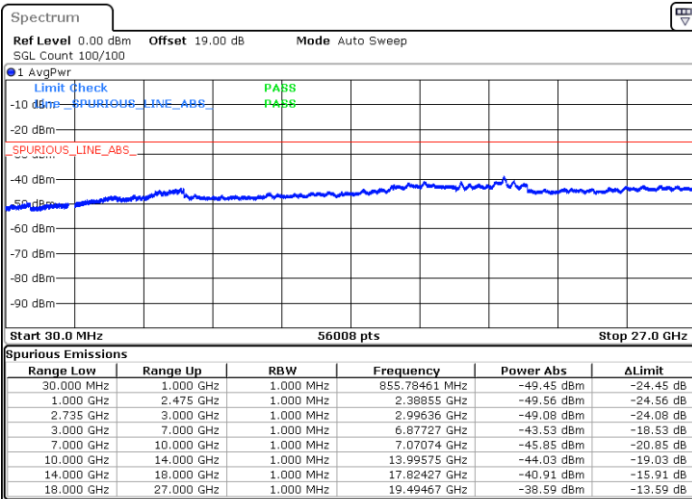

Date: 8 MAY.2020 18:58:15

LTE Band 41 / 10MHz+20MHz

64QAM

Highest Channel / 1RB0 and 1RB99

Highest Channel / 1RB49 and 1RB0

Date: 8 MAY.2020 19:21:32

Date: 8 MAY.2020 19:20:08

Highest Channel / FullIRB

N/A

Date: 8 MAY.2020 19:28:32

LTE Band 41 / 15MHz+10MHz

64QAM

Lowest Channel / 1RB0 and 1RB49

Lowest Channel / 1RB74 and 1RB0

Date: 6 MAY.2020 23:13:19

Date: 6 MAY.2020 23:06:32