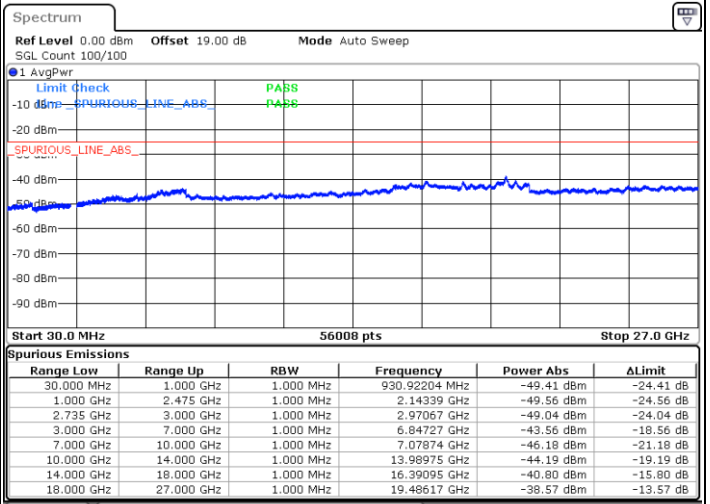

Date: 8 MAY.2020 20:37:03

LTE Band 41 / 20MHz+15MHz

64QAM

Lowest Channel / 1RB0 and 1RB74

Lowest Channel / 1RB99 and 1RB0

Date: 8 MAY.2020 23:16:31

Date: 8 MAY.2020 23:09:32

Lowest Channel / FullIRB

N/A

Date: 8 MAY.2020 23:17:55

LTE Band 41 / 20MHz+15MHz

64QAM

Middle Channel / 1RB0 and 1RB74

Middle Channel / 1RB99 and 1RB0

Date: 8 MAY.2020 23:27:09

Date: 8 MAY.2020 23:34:08

Middle Channel / FullIRB

N/A

Date: 8 MAY.2020 23:24:54

LTE Band 41 / 20MHz+15MHz

64QAM

Highest Channel / 1RB0 and 1RB74

Highest Channel / 1RB99 and 1RB0

Date: 8 MAY.2020 23:48:57