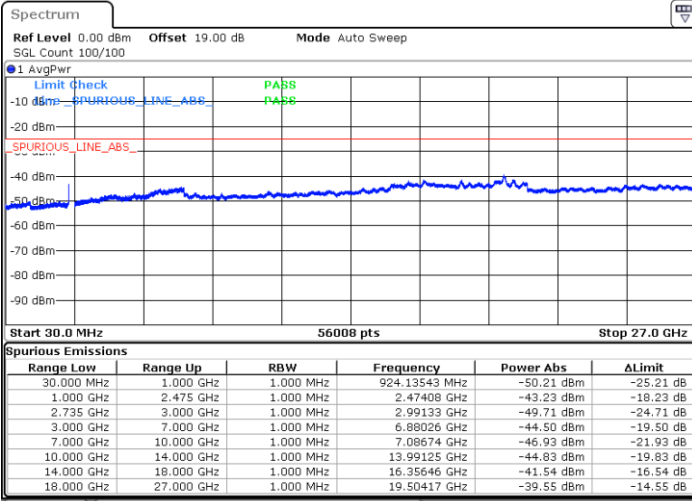

Middle Channel / FullIRB

N/A

Date: 6 MAY.2020 20:08:55

LTE Band 41 / 5MHz+20MHz

64QAM

Highest Channel / 1RB0 and 1RB99

Highest Channel / 1RB24 and 1RB0

Date: 6 MAY.2020 20:22:29

Date: 6 MAY.2020 20:21:08

Highest Channel / FullIRB

N/A

Date: 6 MAY.2020 20:29:17

LTE Band 41 / 10MHz+15MHz

64QAM

Lowest Channel / 1RB0 and 1RB74

Lowest Channel / 1RB49 and 1RB0

Date: 6 MAY.2020 21:55:02

Date: 6 MAY.2020 21:48:15

Lowest Channel / FullIRB

N/A

Date: 6 MAY.2020 21:56:23

LTE Band 41 / 10MHz+15MHz

64QAM

MiddleChannel / 1RB0 and 1RB74

Highest Channel / 1RB0 and 1RB74

Highest Channel / 1RB49 and 1RB0

Date: 6 MAY.2020 22:16:45

Date: 6 MAY.2020 22:15:24

Highest Channel / FullIRB

N/A

Date: 6 MAY.2020 22:23:33

LTE Band 41 / 10MHz+20MHz