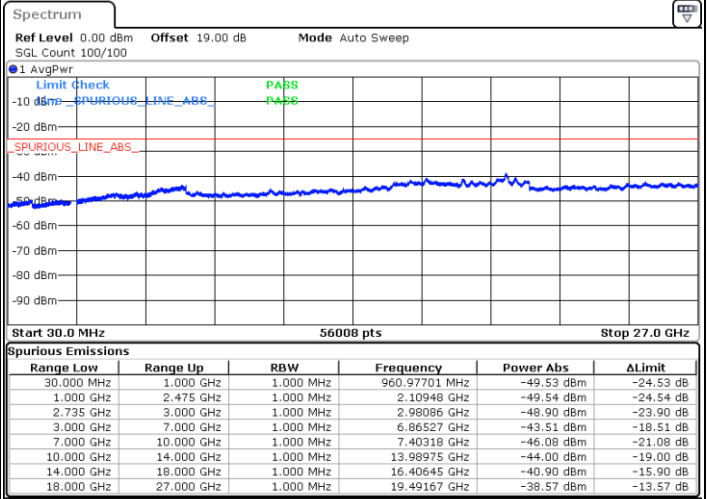

N/A

Date: 8 MAY.2020 22:12:41

LTE Band 41 / 15MHz+20MHz

64QAM

Highest Channel / 1RB0 and 1RB99

Highest Channel / 1RB74 and 1RB0

Date: 8 MAY.2020 22:35:54

Date: 8 MAY.2020 22:34:30

Highest Channel / FullIRB

N/A

Date: 8 MAY.2020 22:42:53

LTE Band 41 / 20MHz+5MHz

64QAM

Lowest Channel / 1RB0 and 1RB24

Lowest Channel / 1RB99 and 1RB0

Date: 6 MAY.2020 20:49:02