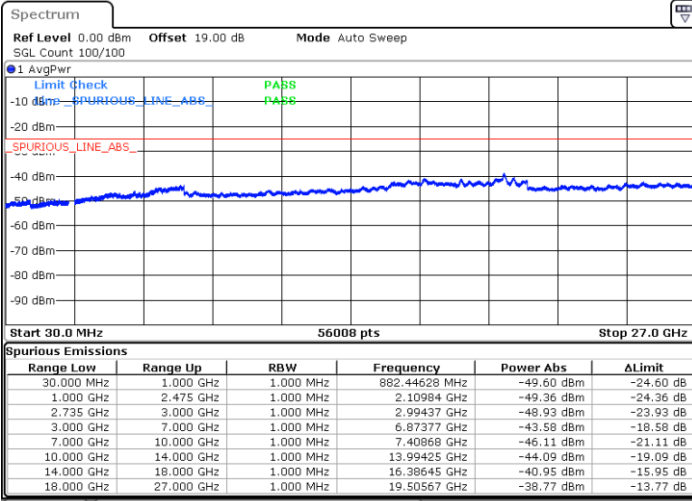

Lowest Channel / 1RB74 and 1RB0

Date: 8 MAY.2020 21:05:00

Date: 8 MAY.2020 20:58:01

Lowest Channel / FullRB

N/A

Date: 8 MAY.2020 21:06:23

LTE Band 41 / 15MHz+15MHz

64QAM

Middle Channel / 1RB0 and 1RB74

Middle Channel / 1RB74 and 1RB0

Date: 8 MAY.2020 21:14:46

Date: 8 MAY.2020 21:21:45

Middle Channel / FullIRB

N/A

Date: 8 MAY.2020 21:13:22

LTE Band 41 / 15MHz+15MHz

64QAM

Highest Channel / 1RB0 and 1RB74

Highest Channel / 1RB74 and 1RB0

Date: 8 MAY.2020 21:36:34

Date: 8 MAY.2020 21:35:10

Highest Channel / FullIRB

N/A

Date: 8 MAY.2020 21:43:33