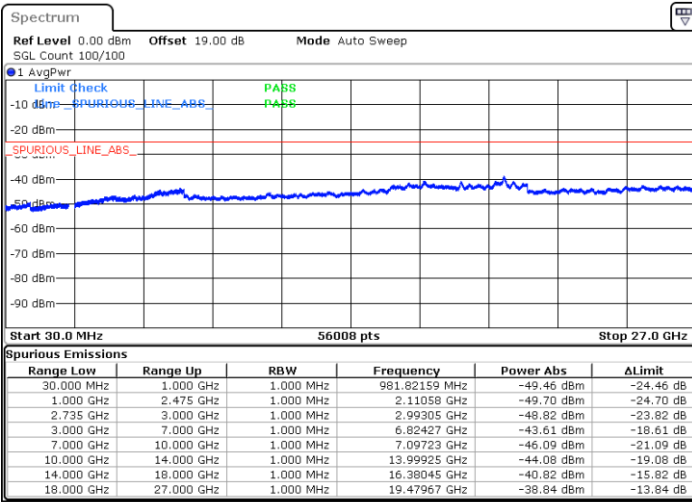

Middle Channel / 1RB0 and 1RB74

Middle Channel / 1RB74 and 1RB0

Date: 8 MAY.2020 21:14:46

Date: 8 MAY.2020 21:21:45

Middle Channel / FullIRB

N/A

Date: 8 MAY.2020 21:13:22

LTE Band 41 / 15MHz+15MHz

64QAM

Highest Channel / 1RB0 and 1RB74

Highest Channel / 1RB74 and 1RB0

Date: 8 MAY.2020 21:36:34

Date: 8 MAY.2020 21:35:10

Highest Channel / FullIRB

N/A

Date: 8 MAY.2020 21:43:33

LTE Band 41 / 15MHz+20MHz

64QAM

Lowest Channel / 1RB0 and 1RB99

Lowest Channel / 1RB74 and 1RB80

Date: 8 MAY.2020 22:04:18

Date: 8 MAY.2020 21:57:20

Lowest Channel / FullIRB

N/A