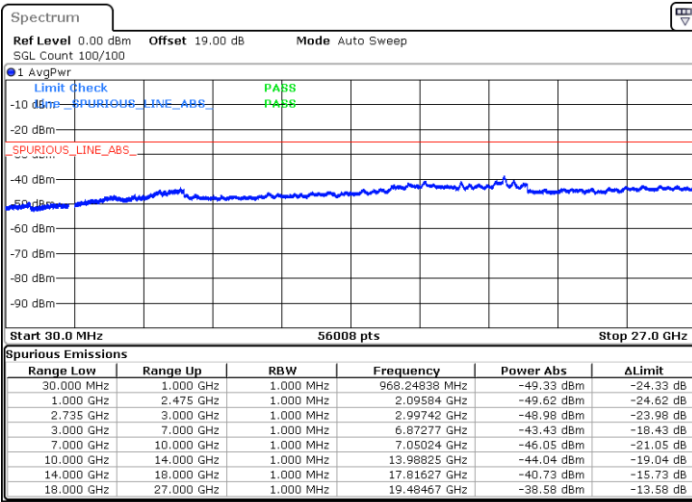

Date: 8 MAY.2020 18:58:15

LTE Band 41 / 10MHz+20MHz

64QAM

Highest Channel / 1RB0 and 1RB99

Highest Channel / 1RB49 and 1RB0

Date: 8 MAY.2020 19:21:32

Date: 8 MAY.2020 19:20:08

Highest Channel / FullIRB

N/A

Date: 8 MAY.2020 19:28:32

LTE Band 41 / 15MHz+10MHz

64QAM

Lowest Channel / 1RB0 and 1RB49

Lowest Channel / 1RB74 and 1RB0

Date: 6 MAY.2020 23:13:19

Date: 6 MAY.2020 23:06:32