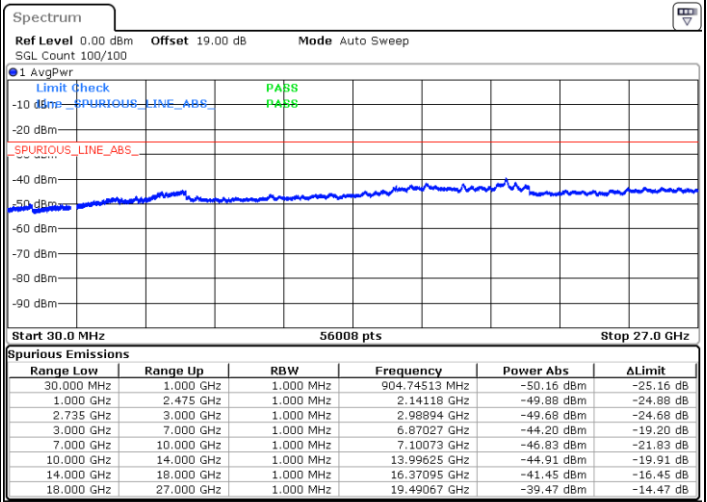

Date: 8 MAY.2020 18:58:15

LTE Band 41 / 10MHz+20MHz

64QAM

Highest Channel / 1RB0 and 1RB99

Highest Channel / 1RB49 and 1RB0

Date: 8 MAY.2020 19:21:32

Date: 8 MAY.2020 19:20:08

Highest Channel / FullIRB

N/A

Date: 8 MAY.2020 19:28:32

LTE Band 41 / 15MHz+10MHz

64QAM

Lowest Channel / 1RB0 and 1RB49

Lowest Channel / 1RB74 and 1RB0

Date: 6 MAY.2020 23:13:19

Date: 6 MAY.2020 23:06:32

Lowest Channel / FullIRB

N/A

Date: 6 MAY.2020 23:14:40

LTE Band 41 / 15MHz+10MHz

64QAM

Middle Channel / 1RB0 and 1RB49

Middle Channel / 1RB74 and 1RB0

Date: 6 MAY.2020 23:22:48

Date: 6 MAY.2020 23:52:53

Middle Channel / FullIRB

N/A

Date: 6 MAY.2020 23:21:27

LTE Band 41 / 15MHz+10MHz

64QAM

Highest Channel / 1RB0 and 1RB49

Highest Channel / 1RB74 and 1RB0