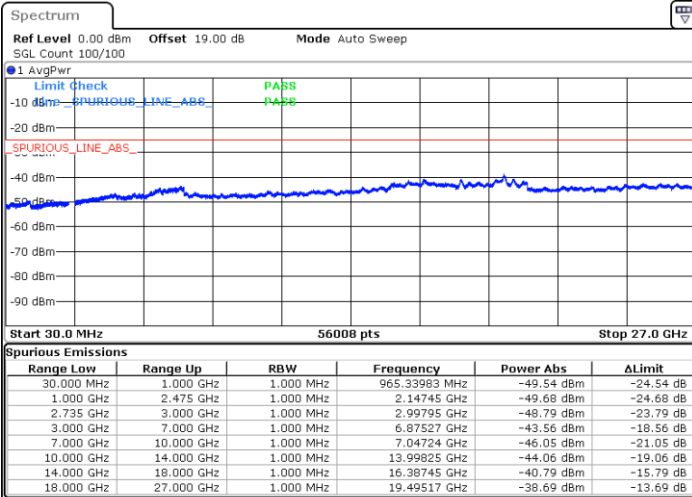

N/A

Date: 8 MAY.2020 22:12:41

LTE Band 41 / 15MHz+20MHz

64QAM

Highest Channel / 1RB0 and 1RB99

Highest Channel / 1RB74 and 1RB0

Date: 8 MAY.2020 22:35:54

Date: 8 MAY.2020 22:34:30

Highest Channel / FullIRB

N/A

Date: 8 MAY.2020 22:42:53

LTE Band 41 / 20MHz+5MHz

64QAM

Lowest Channel / 1RB0 and 1RB24

Lowest Channel / 1RB99 and 1RB0

Date: 6 MAY.2020 20:49:02