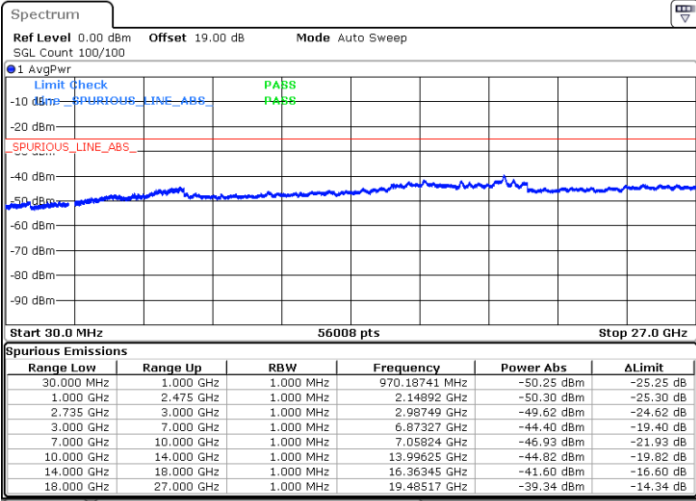

N/A

Date: 8 MAY.2020 19:28:32

LTE Band 41 / 15MHz+10MHz

64QAM

Lowest Channel / 1RB0 and 1RB49

Lowest Channel / 1RB74 and 1RB0

Date: 6 MAY.2020 23:13:19

Date: 6 MAY.2020 23:06:32

Lowest Channel / FullIRB

N/A

Date: 6 MAY.2020 23:14:40

LTE Band 41 / 15MHz+10MHz

64QAM

Middle Channel / 1RB0 and 1RB49

Middle Channel / 1RB74 and 1RB0

Date: 6 MAY.2020 23:22:48

Date: 6 MAY.2020 23:52:53

Middle Channel / FullIRB

N/A

Date: 6 MAY.2020 23:21:27

LTE Band 41 / 15MHz+10MHz

64QAM

Highest Channel / 1RB0 and 1RB49

Highest Channel / 1RB74 and 1RB0

Date: 7.MAY.2020 00:07:39

Date: 7.MAY.2020 00:06:18

Highest Channel / FullIRB

N/A

Date: 7.MAY.2020 00:14:26

LTE Band 41 / 15MHz+15MHz

64QAM

Lowest Channel / 1RB0 and 1RB74