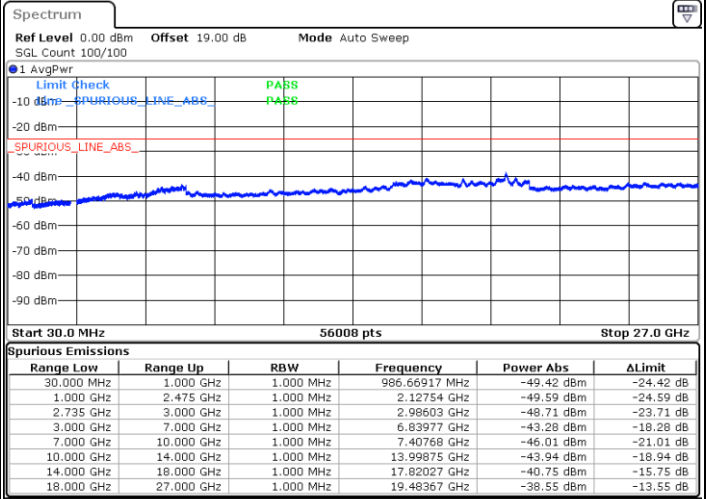

Date: 8 MAY.2020 20:15:14