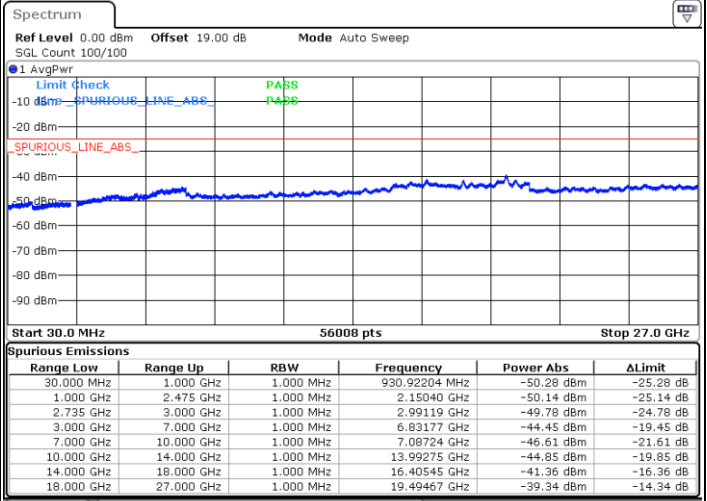

Lowest Channel / FullIRB

N/A

Date: 6 MAY.2020 23:14:40

LTE Band 41 / 15MHz+10MHz

64QAM

Middle Channel / 1RB0 and 1RB49

Middle Channel / 1RB74 and 1RB0

Date: 6 MAY.2020 23:22:48

Date: 6 MAY.2020 23:52:53

Middle Channel / FullIRB

N/A

Date: 6 MAY.2020 23:21:27

LTE Band 41 / 15MHz+10MHz

64QAM

Highest Channel / 1RB0 and 1RB49

Highest Channel / 1RB74 and 1RB0

Date: 7.MAY.2020 00:07:39

Date: 7.MAY.2020 00:06:18

Highest Channel / FullIRB

N/A

Date: 7.MAY.2020 00:14:26

LTE Band 41 / 15MHz+15MHz

64QAM

Lowest Channel / 1RB0 and 1RB74

Lowest Channel / 1RB74 and 1RB0

Date: 8 MAY.2020 21:05:00

Date: 8 MAY.2020 20:58:01

Lowest Channel / FullRB

N/A

Date: 8 MAY.2020 21:06:23

LTE Band 41 / 15MHz+15MHz

64QAM