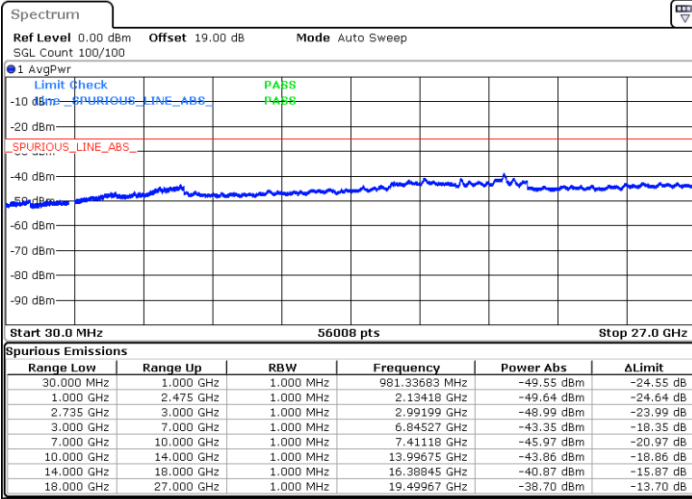

N/A

Date: 8 MAY.2020 22:12:41

LTE Band 41 / 15MHz+20MHz

64QAM

Highest Channel / 1RB0 and 1RB99

Highest Channel / 1RB74 and 1RB0

Date: 8 MAY.2020 22:35:54

Date: 8 MAY.2020 22:34:30

Highest Channel / FullIRB

N/A

Date: 8 MAY.2020 22:42:53

LTE Band 41 / 20MHz+5MHz

64QAM

Lowest Channel / 1RB0 and 1RB24

Lowest Channel / 1RB99 and 1RB0

Date: 6 MAY.2020 20:49:02