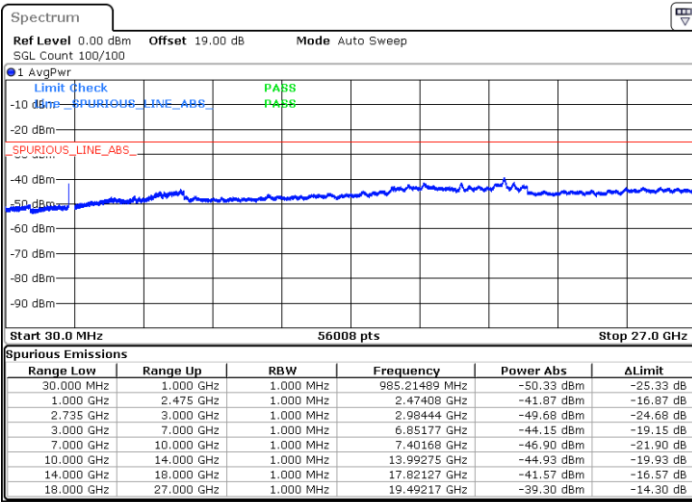

Date: 8 MAY.2020 18:58:15

LTE Band 41 / 10MHz+20MHz

64QAM

Highest Channel / 1RB0 and 1RB99

Highest Channel / 1RB49 and 1RB0

Date: 8 MAY.2020 19:21:32

Date: 8 MAY.2020 19:20:08

Highest Channel / FullIRB

N/A

Date: 8 MAY.2020 19:28:32

LTE Band 41 / 15MHz+10MHz

64QAM

Lowest Channel / 1RB0 and 1RB49

Lowest Channel / 1RB74 and 1RB0

Date: 6 MAY.2020 23:13:19

Date: 6 MAY.2020 23:06:32

Lowest Channel / FullIRB

N/A

Date: 6 MAY.2020 23:14:40

LTE Band 41 / 15MHz+10MHz

64QAM

Middle Channel / 1RB0 and 1RB49

Middle Channel / 1RB74 and 1RB0

Date: 6 MAY.2020 23:22:48

Date: 6 MAY.2020 23:52:53

Middle Channel / FullIRB

N/A

Date: 6 MAY.2020 23:21:27

LTE Band 41 / 15MHz+10MHz

64QAM

Highest Channel / 1RB0 and 1RB49

Highest Channel / 1RB74 and 1RB0