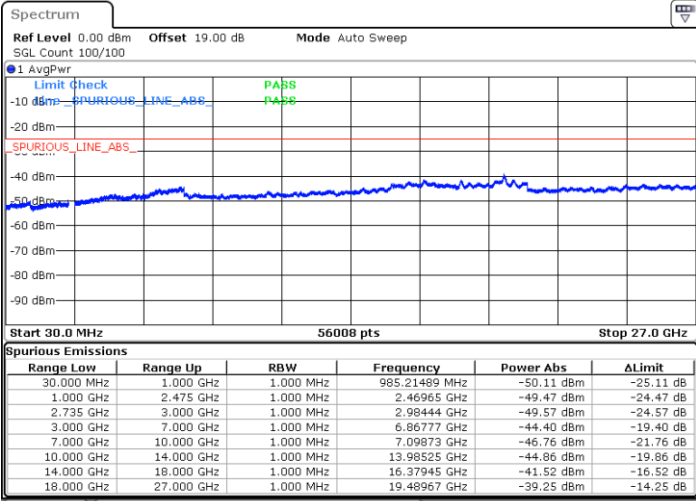

Highest Channel / 1RB0 and 1RB74

Highest Channel / 1RB49 and 1RB0

Date: 6 MAY.2020 22:16:45

Date: 6 MAY.2020 22:15:24

Highest Channel / FullIRB

N/A

Date: 6 MAY.2020 22:23:33

LTE Band 41 / 10MHz+20MHz

64QAM

Lowest Channel / 1RB0 and 1RB99

Lowest Channel / 1RB49 and 1RB0

Date: 7.MAY.2020 19:02:31

Date: 7.MAY.2020 18:56:13

Lowest Channel / FullIRB

N/A

Date: 7.MAY.2020 19:03:47