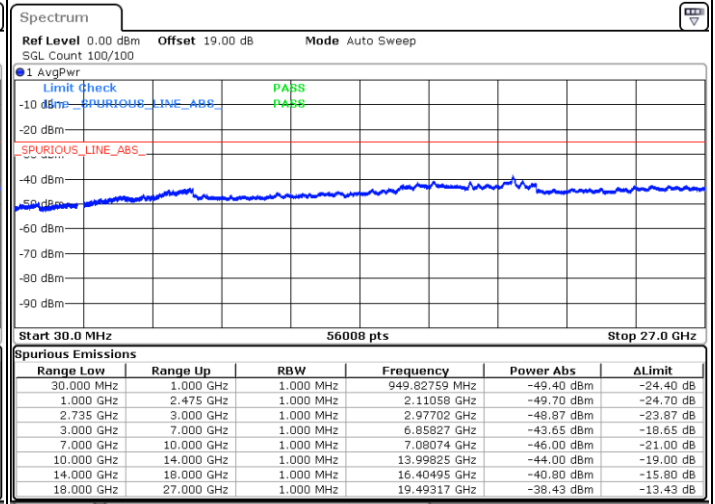

Lowest Channel / 1RB0 and 1RB49

Lowest Channel / 1RB99 and 1RB0

Date: 8 MAY.2020 19:58:28

Date: 8 MAY.2020 19:51:29

Lowest Channel / FullRB

N/A

Date: 8 MAY.2020 19:59:52

LTE Band 41 / 20MHz+10MHz

LTE Band 41 / 20MHz+10MHz

64QAM

Highest Channel / 1RB0 and 1RB49

Highest Channel / 1RB99 and 1RB0

Date: 8 MAY.2020 20:30:04

Date: 8 MAY.2020 20:28:41

Highest Channel / FullIRB

N/A

Date: 8 MAY.2020 20:37:03

LTE Band 41 / 20MHz+15MHz

64QAM

Lowest Channel / 1RB0 and 1RB74

Lowest Channel / 1RB99 and 1RB0

Date: 8 MAY.2020 23:16:31

Date: 8 MAY.2020 23:09:32

Lowest Channel / FullIRB