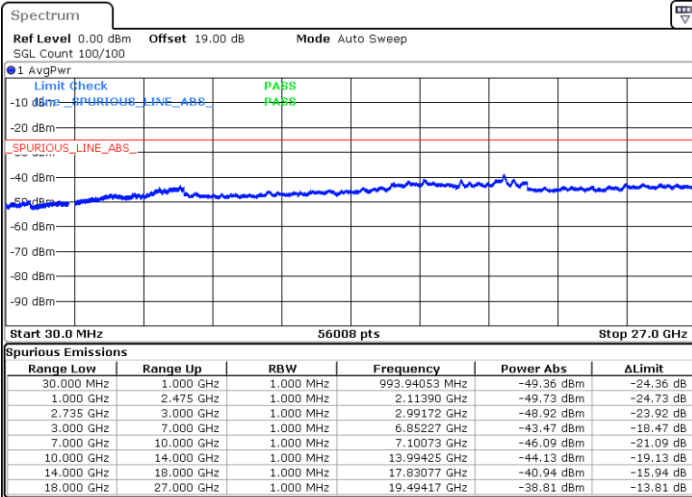

Middle Channel / 1RB0 and 1RB74

Middle Channel / 1RB74 and 1RB0

Date: 8 MAY.2020 21:14:46

Date: 8 MAY.2020 21:21:45

Middle Channel / FullIRB

N/A

Date: 8 MAY.2020 21:13:22

LTE Band 41 / 15MHz+15MHz

64QAM

Highest Channel / 1RB0 and 1RB74

Highest Channel / 1RB74 and 1RB0

Date: 8 MAY.2020 21:36:34

Date: 8 MAY.2020 21:35:10

Highest Channel / FullIRB

N/A

Date: 8 MAY.2020 21:43:33

LTE Band 41 / 15MHz+20MHz

64QAM

Lowest Channel / 1RB0 and 1RB99

Lowest Channel / 1RB74 and 1RB80

Date: 8 MAY.2020 22:04:18

Date: 8 MAY.2020 21:57:20

Lowest Channel / FullIRB

N/A