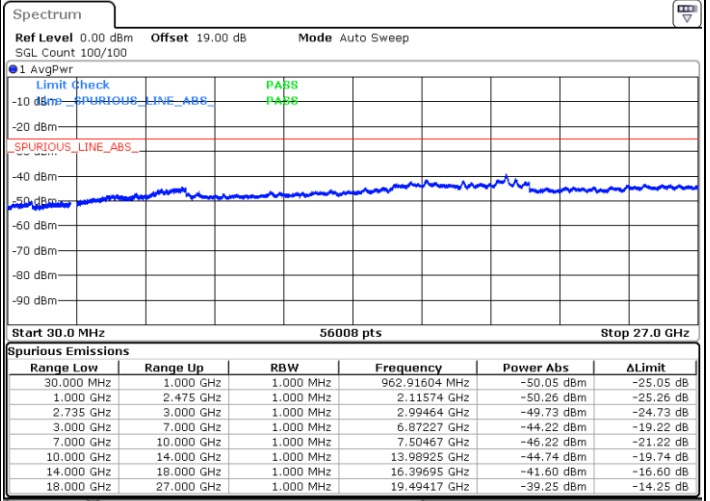

LTE Band 41 / 20MHz+20MHz

16QAM

Highest Channel / 1RB0 and 1RB99

Highest Channel / 1RB99 and 1RB0

Date: 10.MAY.2020 01:03:53

Date: 10.MAY.2020 00:58:52

Highest Channel / FullIRB

N/A

Date: 10.MAY.2020 01:08:02

LTE Band 41 / 5MHz+20MHz

64QAM

Lowest Channel / 1RB0 and 1RB99

Lowest Channel / 1RB24 and 1RB0

Date: 6 MAY.2020 20:00:46

Date: 6 MAY.2020 19:53:59

Lowest Channel / FullIRB

N/A

Date: 6 MAY.2020 20:02:08

LTE Band 41 / 5MHz+20MHz

64QAM

Middle Channel / 1RB0 and 1RB9

Middle Channel / 1RB24 and 1RB0

Date: 6 MAY.2020 20:10:17

Date: 6 MAY.2020 20:17:04

Middle Channel / FullIRB

N/A

Date: 6 MAY.2020 20:08:55

LTE Band 41 / 5MHz+20MHz

64QAM

Highest Channel / 1RB0 and 1RB99

Highest Channel / 1RB24 and 1RB0

Date: 6 MAY.2020 20:22:29