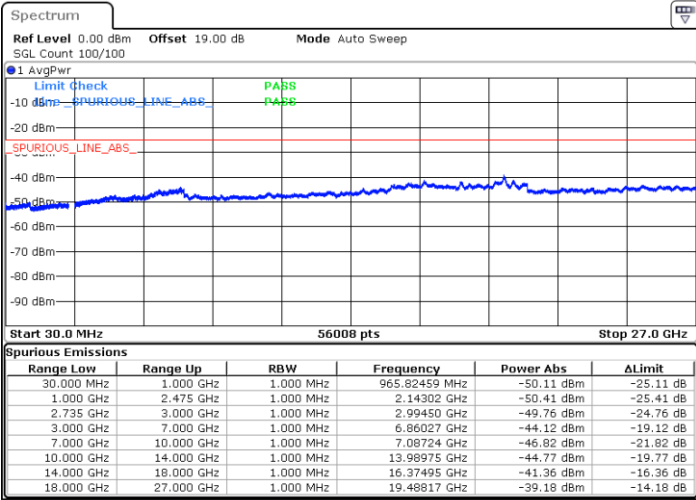

N/A

Date: 8 MAY.2020 19:28:32

LTE Band 41 / 15MHz+10MHz

64QAM

Lowest Channel / 1RB0 and 1RB49

Lowest Channel / 1RB74 and 1RB0

Date: 6 MAY.2020 23:13:19

Date: 6 MAY.2020 23:06:32

Lowest Channel / FullIRB

N/A

Date: 6 MAY.2020 23:14:40

LTE Band 41 / 15MHz+10MHz

64QAM

Middle Channel / 1RB0 and 1RB49

Middle Channel / 1RB74 and 1RB0

Date: 6 MAY.2020 23:22:48

Date: 6 MAY.2020 23:52:53

Middle Channel / FullIRB

N/A

Date: 6 MAY.2020 23:21:27

LTE Band 41 / 15MHz+10MHz

64QAM

Highest Channel / 1RB0 and 1RB49

Highest Channel / 1RB74 and 1RB0

Date: 7.MAY.2020 00:07:39

Date: 7.MAY.2020 00:06:18

Highest Channel / FullIRB

N/A

Date: 7.MAY.2020 00:14:26

LTE Band 41 / 15MHz+15MHz

64QAM

Lowest Channel / 1RB0 and 1RB74