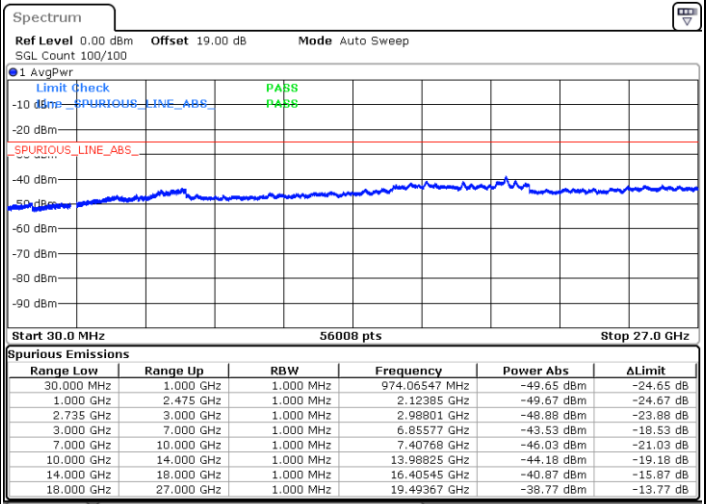

LTE Band 41 / 15MHz+20MHz

64QAM

Lowest Channel / 1RB0 and 1RB99

Lowest Channel / 1RB74 and 1RB80

Date: 8 MAY.2020 22:04:18

Date: 8 MAY.2020 21:57:20

Lowest Channel / FullIRB

N/A

Date: 8 MAY.2020 22:05:42

LTE Band 41 / 15MHz+20MHz

64QAM

Middle Channel / 1RB0 and 1RB99

Middle Channel / 1RB74 and 1RB0

Date: 8 MAY.2020 22:14:05

Date: 8 MAY.2020 22:21:05

Middle Channel / FullIRB

N/A

Date: 8 MAY.2020 22:12:41

LTE Band 41 / 15MHz+20MHz

64QAM

Highest Channel / 1RB0 and 1RB99

Highest Channel / 1RB74 and 1RB0

Date: 8 MAY.2020 22:35:54

Date: 8 MAY.2020 22:34:30

Highest Channel / FullIRB

N/A

Date: 8 MAY.2020 22:42:53

LTE Band 41 / 20MHz+5MHz

64QAM

Lowest Channel / 1RB0 and 1RB24

Lowest Channel / 1RB99 and 1RB0

Date: 6 MAY.2020 20:49:02