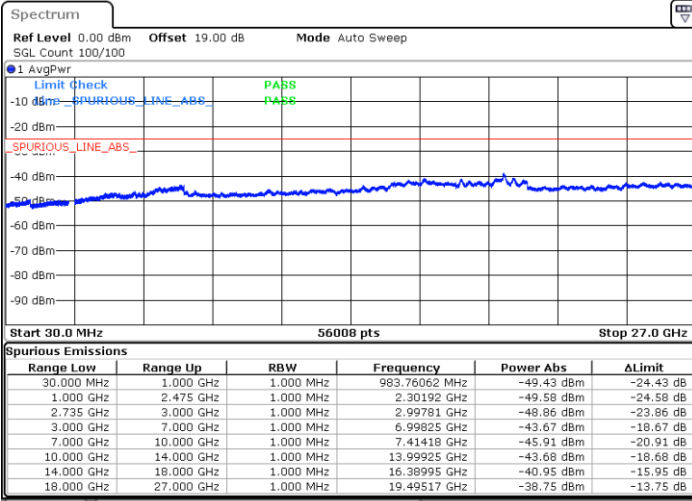

Date: 7.MAY.2020 00:07:39

Date: 7.MAY.2020 00:06:18

Highest Channel / FullIRB

N/A

Date: 7.MAY.2020 00:14:26

LTE Band 41 / 15MHz+15MHz

64QAM

Lowest Channel / 1RB0 and 1RB74

Lowest Channel / 1RB74 and 1RB0

Date: 8 MAY.2020 21:05:00

Date: 8 MAY.2020 20:58:01

Lowest Channel / FullRB

N/A

Date: 8 MAY.2020 21:06:23

LTE Band 41 / 15MHz+15MHz

64QAM

Middle Channel / 1RB0 and 1RB74

Middle Channel / 1RB74 and 1RB0

Date: 8 MAY.2020 21:14:46

Date: 8 MAY.2020 21:21:45

Middle Channel / FullIRB

N/A

Date: 8 MAY.2020 21:13:22

LTE Band 41 / 15MHz+15MHz