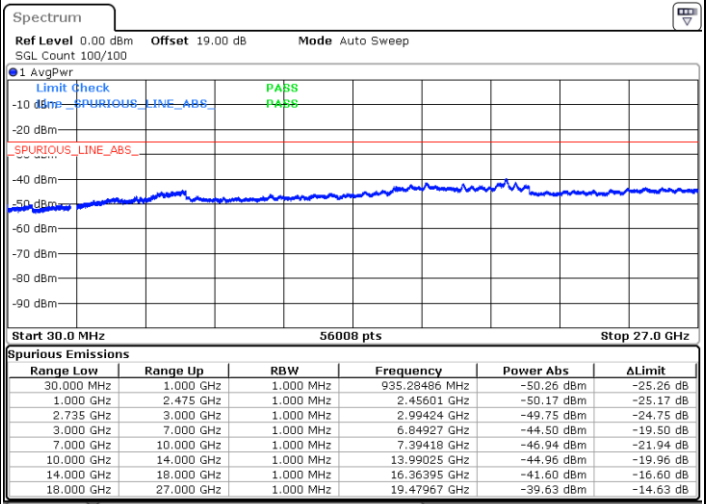

Date: 6 MAY.2020 20:42:15

Lowest Channel / FullIRB

N/A

Date: 6 MAY.2020 20:50:23

LTE Band 41 / 20MHz+5MHz

64QAM

Middle Channel / 1RB0 and 1RB24

Middle Channel / 1RB99 and 1RB0

Date: 6 MAY.2020 20:58:32

Date: 6 MAY.2020 21:05:19

Middle Channel / FullIRB

N/A

Date: 6 MAY.2020 20:57:11

LTE Band 41 / 20MHz+5MHz

64QAM

Highest Channel / 1RB0 and 1RB24

Highest Channel / 1RB99 and 1RB0

Date: 6 MAY.2020 21:20:05

Date: 6 MAY.2020 21:18:43

Highest Channel / FullIRB

N/A

Date: 6 MAY.2020 21:26:52

LTE Band 41 / 20MHz+10MHz

64QAM

Lowest Channel / 1RB0 and 1RB49

Lowest Channel / 1RB99 and 1RB0

Date: 8 MAY.2020 19:58:28

Date: 8 MAY.2020 19:51:29

Lowest Channel / FullRB

N/A

Date: 8 MAY.2020 19:59:52

LTE Band 41 / 20MHz+10MHz