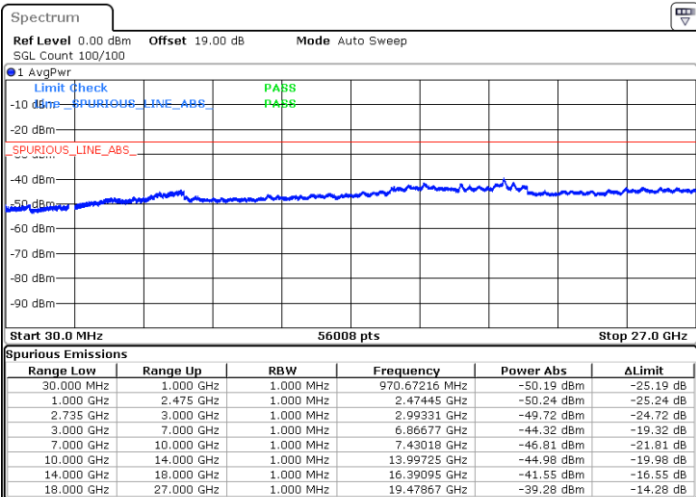

N/A

Date: 8 MAY.2020 22:12:41

LTE Band 41 / 15MHz+20MHz

64QAM

Highest Channel / 1RB0 and 1RB99

Highest Channel / 1RB74 and 1RB0

Date: 8 MAY.2020 22:35:54

Date: 8 MAY.2020 22:34:30

Highest Channel / FullIRB

N/A

Date: 8 MAY.2020 22:42:53

LTE Band 41 / 20MHz+5MHz

64QAM

Lowest Channel / 1RB0 and 1RB24

Lowest Channel / 1RB99 and 1RB0

Date: 6 MAY.2020 20:49:02

Date: 6 MAY.2020 20:42:15

Lowest Channel / FullIRB

N/A

Date: 6 MAY.2020 20:50:23

LTE Band 41 / 20MHz+5MHz

64QAM

Middle Channel / 1RB0 and 1RB24

Middle Channel / 1RB99 and 1RB0