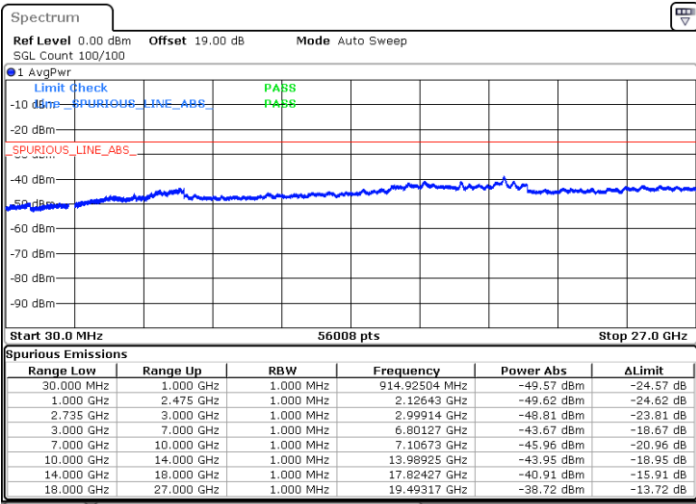

Date: 8 MAY.2020 20:37:03

LTE Band 41 / 20MHz+15MHz

64QAM

Lowest Channel / 1RB0 and 1RB74

Lowest Channel / 1RB99 and 1RB0

Date: 8 MAY.2020 23:16:31

Date: 8 MAY.2020 23:09:32

Lowest Channel / FullIRB

N/A

Date: 8 MAY.2020 23:17:55

LTE Band 41 / 20MHz+15MHz

64QAM

Middle Channel / 1RB0 and 1RB74

Middle Channel / 1RB99 and 1RB0

Date: 8 MAY.2020 23:27:09

Date: 8 MAY.2020 23:34:08

Middle Channel / FullIRB

N/A

Date: 8 MAY.2020 23:24:54

LTE Band 41 / 20MHz+15MHz

64QAM

Highest Channel / 1RB0 and 1RB74

Highest Channel / 1RB99 and 1RB0

Date: 8 MAY.2020 23:48:57