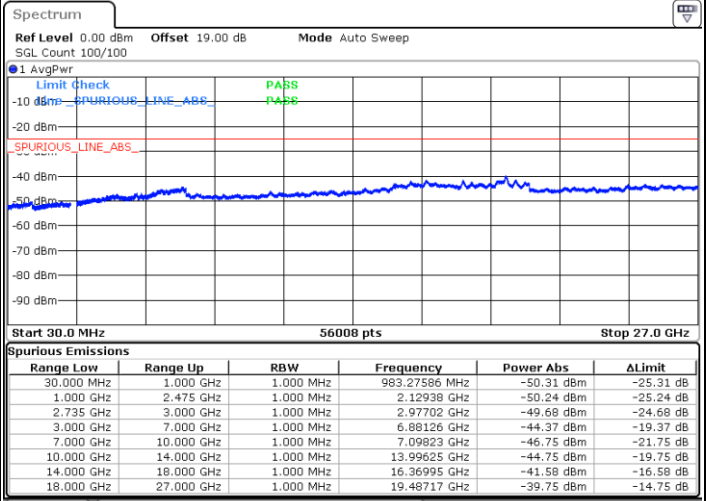

Date: 6 MAY.2020 21:55:02

Date: 6 MAY.2020 21:48:15

Lowest Channel / FullIRB

N/A

Date: 6 MAY.2020 21:56:23

LTE Band 41 / 10MHz+15MHz

64QAM

MiddleChannel / 1RB0 and 1RB74

Middle Channel / 1RB49 and 1RB0

Date: 6 MAY.2020 22:04:32

Date: 6 MAY.2020 22:11:20

Middle Channel / FullIRB

N/A

Date: 6 MAY.2020 22:03:10

LTE Band 41 / 10MHz+15MHz

64QAM

Highest Channel / 1RB0 and 1RB74

Highest Channel / 1RB49 and 1RB0

Date: 6 MAY.2020 22:16:45

Date: 6 MAY.2020 22:15:24

Highest Channel / FullIRB

N/A

Date: 6 MAY.2020 22:23:33

LTE Band 41 / 10MHz+20MHz