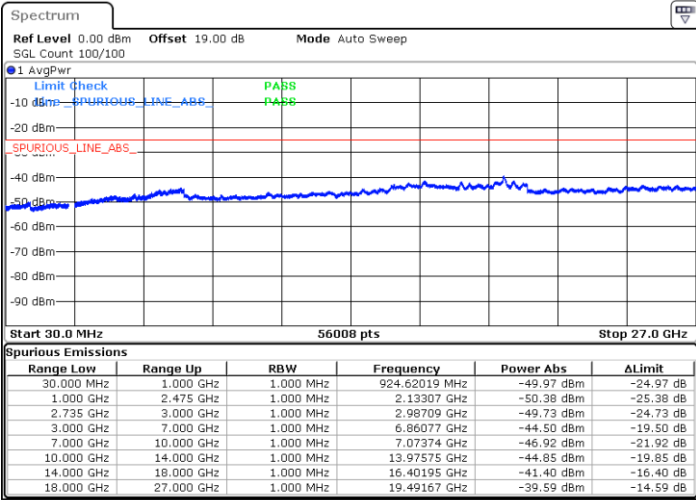

Date: 6 MAY.2020 21:55:02

Date: 6 MAY.2020 21:48:15

Lowest Channel / FullIRB

N/A

Date: 6 MAY.2020 21:56:23

LTE Band 41 / 10MHz+15MHz

64QAM

MiddleChannel / 1RB0 and 1RB74

Middle Channel / 1RB49 and 1RB0

Date: 6 MAY.2020 22:04:32

Date: 6 MAY.2020 22:11:20

Middle Channel / FullIRB

N/A

Date: 6 MAY.2020 22:03:10

LTE Band 41 / 10MHz+15MHz

64QAM

Highest Channel / 1RB0 and 1RB74

Highest Channel / 1RB49 and 1RB0

Date: 6 MAY.2020 22:16:45

Date: 6 MAY.2020 22:15:24

Highest Channel / FullIRB

N/A

Date: 6 MAY.2020 22:23:33

LTE Band 41 / 10MHz+20MHz