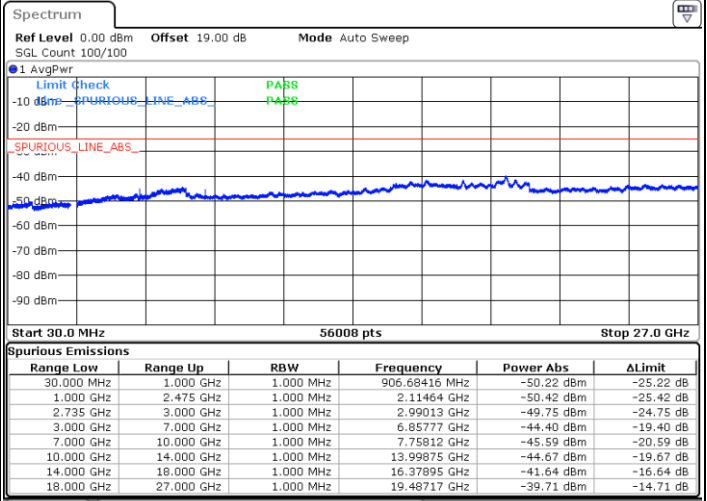

Date: 10.MAY.2020 01:08:02

LTE Band 41 / 5MHz+20MHz

64QAM

Lowest Channel / 1RB0 and 1RB99

Lowest Channel / 1RB24 and 1RB0

Date: 6 MAY.2020 20:00:46

Date: 6 MAY.2020 19:53:59

Lowest Channel / FullIRB

N/A

Date: 6 MAY.2020 20:02:08

LTE Band 41 / 5MHz+20MHz

64QAM

Middle Channel / 1RB0 and 1RB9

Middle Channel / 1RB24 and 1RB0

Date: 6 MAY.2020 20:10:17

Date: 6 MAY.2020 20:17:04

Middle Channel / FullIRB

N/A

Date: 6 MAY.2020 20:08:55

LTE Band 41 / 5MHz+20MHz

64QAM

Highest Channel / 1RB0 and 1RB99

Highest Channel / 1RB24 and 1RB0

Date: 6 MAY.2020 20:22:29

Date: 6 MAY.2020 20:21:08

Highest Channel / FullIRB

N/A

Date: 6 MAY.2020 20:29:17

LTE Band 41 / 10MHz+15MHz

64QAM

Lowest Channel / 1RB0 and 1RB74

Lowest Channel / 1RB49 and 1RB0