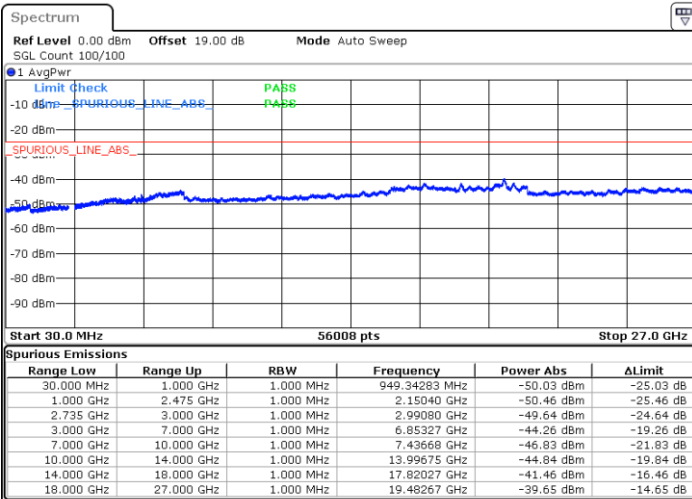

Middle Channel / FullIRB

N/A

Date: 6 MAY.2020 20:08:55

LTE Band 41 / 5MHz+20MHz

64QAM

Highest Channel / 1RB0 and 1RB99

Highest Channel / 1RB24 and 1RB0

Date: 6 MAY.2020 20:22:29

Date: 6 MAY.2020 20:21:08

Highest Channel / FullIRB

N/A

Date: 6 MAY.2020 20:29:17

LTE Band 41 / 10MHz+15MHz

64QAM

Lowest Channel / 1RB0 and 1RB74

Lowest Channel / 1RB49 and 1RB0

Date: 6 MAY.2020 21:55:02

Date: 6 MAY.2020 21:48:15

Lowest Channel / FullIRB

N/A

Date: 6 MAY.2020 21:56:23

LTE Band 41 / 10MHz+15MHz

64QAM

MiddleChannel / 1RB0 and 1RB74