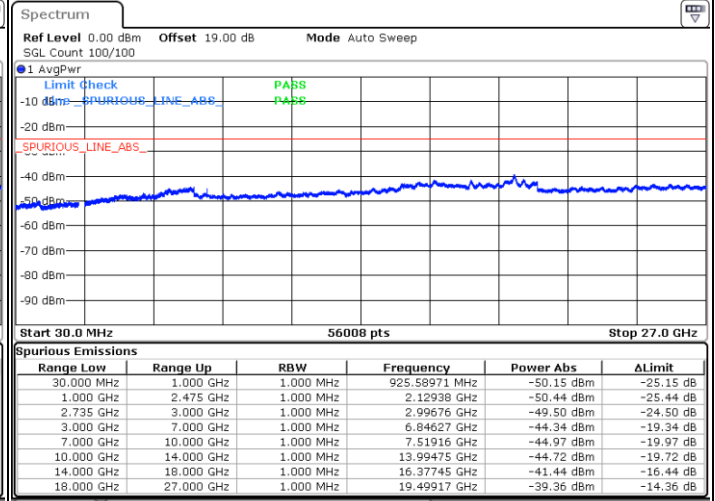

Highest Channel / 1RB0 and 1RB74

Highest Channel / 1RB49 and 1RB0

Date: 6 MAY.2020 22:16:45

Date: 6 MAY.2020 22:15:24

Highest Channel / FullIRB

N/A

Date: 6 MAY.2020 22:23:33

LTE Band 41 / 10MHz+20MHz

64QAM

Lowest Channel / 1RB0 and 1RB99

Lowest Channel / 1RB49 and 1RB0

Date: 7.MAY.2020 19:02:31

Date: 7.MAY.2020 18:56:13

Lowest Channel / FullIRB

N/A

Date: 7.MAY.2020 19:03:47