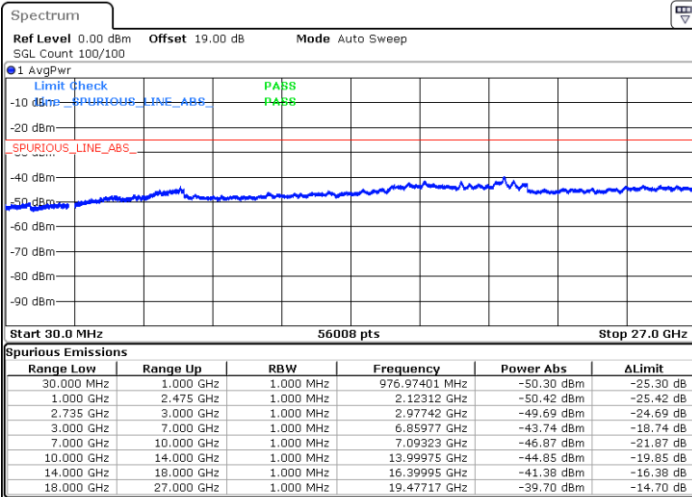

Middle Channel / FullIRB

N/A

Date: 6 MAY.2020 20:08:55

LTE Band 41 / 5MHz+20MHz

64QAM

Highest Channel / 1RB0 and 1RB99

Highest Channel / 1RB24 and 1RB0

Date: 6 MAY.2020 20:22:29

Date: 6 MAY.2020 20:21:08

Highest Channel / FullIRB

N/A

Date: 6 MAY.2020 20:29:17

LTE Band 41 / 10MHz+15MHz

64QAM

Lowest Channel / 1RB0 and 1RB74

Lowest Channel / 1RB49 and 1RB0

Date: 6 MAY.2020 21:55:02

Date: 6 MAY.2020 21:48:15

Lowest Channel / FullIRB

N/A

Date: 6 MAY.2020 21:56:23

LTE Band 41 / 10MHz+15MHz

64QAM

MiddleChannel / 1RB0 and 1RB74