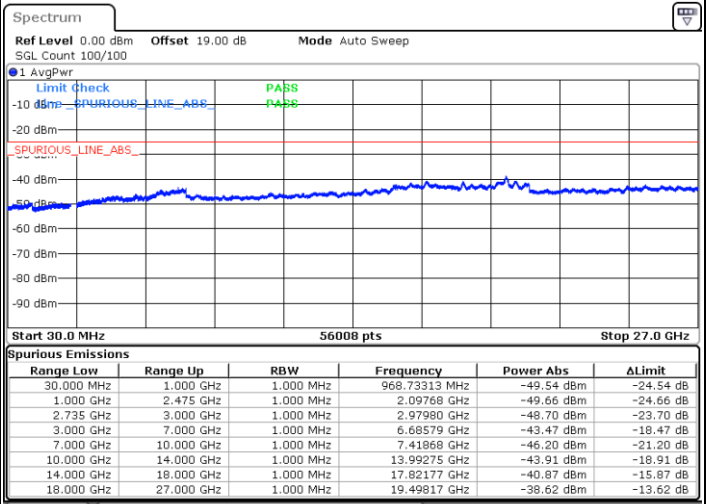

Date: 6 MAY.2020 20:58:32

Date: 6 MAY.2020 21:05:19

Middle Channel / FullIRB

N/A

Date: 6 MAY.2020 20:57:11

LTE Band 41 / 20MHz+5MHz

64QAM

Highest Channel / 1RB0 and 1RB24

Highest Channel / 1RB99 and 1RB0

Date: 6 MAY.2020 21:20:05

Date: 6 MAY.2020 21:18:43

Highest Channel / FullIRB

N/A

Date: 6 MAY.2020 21:26:52

LTE Band 41 / 20MHz+10MHz

64QAM

Lowest Channel / 1RB0 and 1RB49

Lowest Channel / 1RB99 and 1RB0

Date: 8 MAY.2020 19:58:28

Date: 8 MAY.2020 19:51:29

Lowest Channel / FullRB

N/A

Date: 8 MAY.2020 19:59:52

LTE Band 41 / 20MHz+10MHz