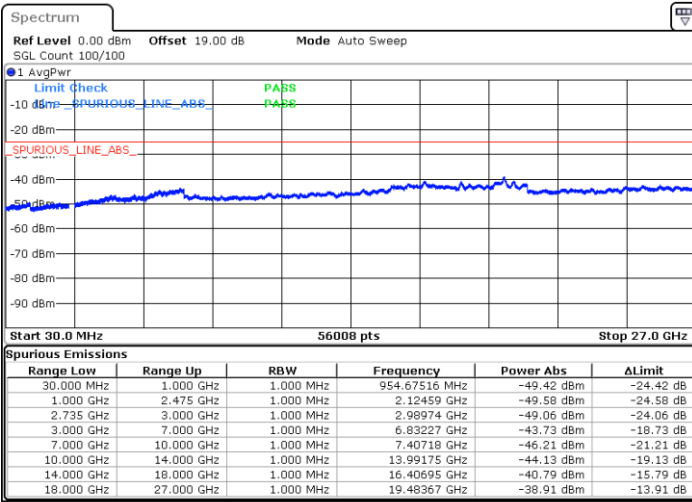

Date: 6 MAY.2020 23:52:53

Middle Channel / FullIRB

N/A

Date: 6 MAY.2020 23:21:27

LTE Band 41 / 15MHz+10MHz

64QAM

Highest Channel / 1RB0 and 1RB49

Highest Channel / 1RB74 and 1RB0

Date: 7.MAY.2020 00:07:39

Date: 7.MAY.2020 00:06:18

Highest Channel / FullIRB

N/A

Date: 7.MAY.2020 00:14:26

LTE Band 41 / 15MHz+15MHz

64QAM

Lowest Channel / 1RB0 and 1RB74

Lowest Channel / 1RB74 and 1RB0

Date: 8 MAY.2020 21:05:00

Date: 8 MAY.2020 20:58:01

Lowest Channel / FullRB

N/A

Date: 8 MAY.2020 21:06:23

LTE Band 41 / 15MHz+15MHz

64QAM