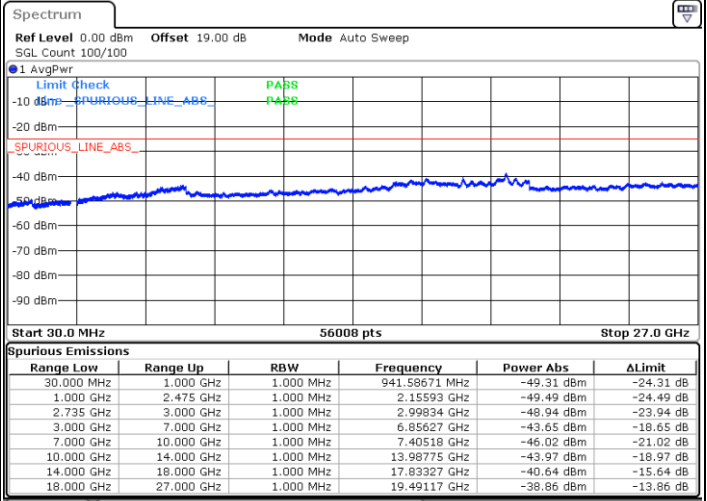

Date: 8 MAY.2020 20:37:03

LTE Band 41 / 20MHz+15MHz

64QAM

Lowest Channel / 1RB0 and 1RB74

Lowest Channel / 1RB99 and 1RB0

Date: 8 MAY.2020 23:16:31

Date: 8 MAY.2020 23:09:32

Lowest Channel / FullIRB

N/A

Date: 8 MAY.2020 23:17:55

LTE Band 41 / 20MHz+15MHz

64QAM

Middle Channel / 1RB0 and 1RB74

Middle Channel / 1RB99 and 1RB0

Date: 8 MAY.2020 23:27:09

Date: 8 MAY.2020 23:34:08

Middle Channel / FullIRB

N/A

Date: 8 MAY.2020 23:24:54

LTE Band 41 / 20MHz+15MHz

64QAM

Highest Channel / 1RB0 and 1RB74

Highest Channel / 1RB99 and 1RB0

Date: 8 MAY.2020 23:48:57