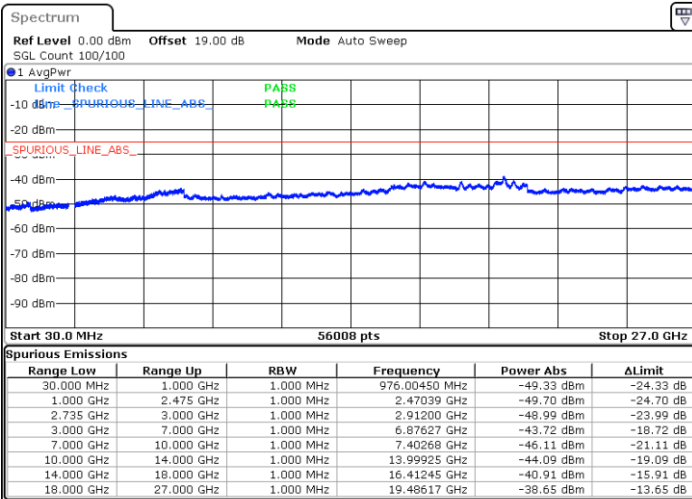

Lowest Channel / 1RB0 and 1RB49

Lowest Channel / 1RB99 and 1RB0

Date: 8 MAY.2020 19:58:28

Date: 8 MAY.2020 19:51:29

Lowest Channel / FullRB

N/A

Date: 8 MAY.2020 19:59:52

LTE Band 41 / 20MHz+10MHz

LTE Band 41 / 20MHz+10MHz

64QAM

Highest Channel / 1RB0 and 1RB49

Highest Channel / 1RB99 and 1RB0

Date: 8 MAY.2020 20:30:04

Date: 8 MAY.2020 20:28:41

Highest Channel / FullIRB

N/A

Date: 8 MAY.2020 20:37:03

LTE Band 41 / 20MHz+15MHz

64QAM

Lowest Channel / 1RB0 and 1RB74

Lowest Channel / 1RB99 and 1RB0

Date: 8 MAY.2020 23:16:31

Date: 8 MAY.2020 23:09:32

Lowest Channel / FullIRB