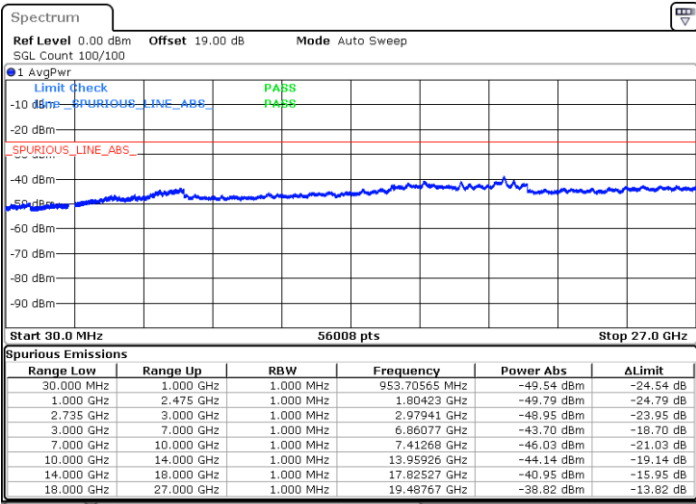

Date: 6 MAY.2020 20:58:32

Date: 6 MAY.2020 21:05:19

Middle Channel / FullIRB

N/A

Date: 6 MAY.2020 20:57:11

LTE Band 41 / 20MHz+5MHz

64QAM

Highest Channel / 1RB0 and 1RB24

Highest Channel / 1RB99 and 1RB0

Date: 6 MAY.2020 21:20:05

Date: 6 MAY.2020 21:18:43

Highest Channel / FullIRB

N/A

Date: 6 MAY.2020 21:26:52

LTE Band 41 / 20MHz+10MHz

64QAM

Lowest Channel / 1RB0 and 1RB49

Lowest Channel / 1RB99 and 1RB0

Date: 8 MAY.2020 19:58:28

Date: 8 MAY.2020 19:51:29

Lowest Channel / FullRB

N/A

Date: 8 MAY.2020 19:59:52

LTE Band 41 / 20MHz+10MHz