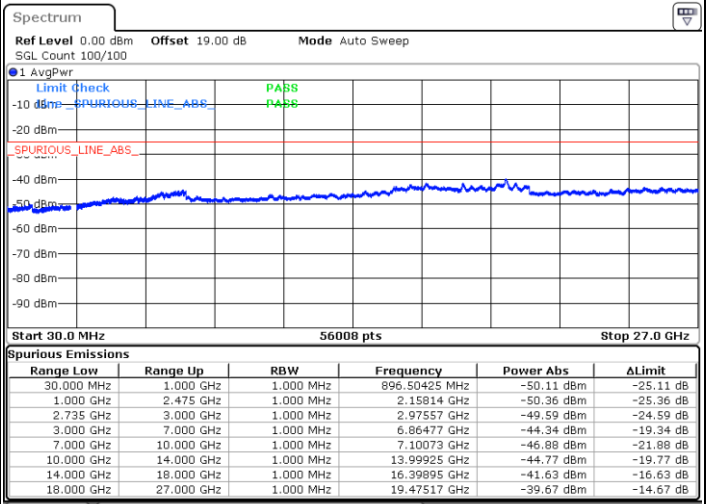

Date: 6 MAY.2020 20:21:08

Highest Channel / FullIRB

N/A

Date: 6 MAY.2020 20:29:17

LTE Band 41 / 10MHz+15MHz

64QAM

Lowest Channel / 1RB0 and 1RB74

Lowest Channel / 1RB49 and 1RB0

Date: 6 MAY.2020 21:55:02

Date: 6 MAY.2020 21:48:15

Lowest Channel / FullIRB

N/A

Date: 6 MAY.2020 21:56:23

LTE Band 41 / 10MHz+15MHz

64QAM

MiddleChannel / 1RB0 and 1RB74

Middle Channel / 1RB49 and 1RB0

Date: 6 MAY.2020 22:04:32

Date: 6 MAY.2020 22:11:20

Middle Channel / FullIRB

N/A

Date: 6 MAY.2020 22:03:10

LTE Band 41 / 10MHz+15MHz

64QAM

Highest Channel / 1RB0 and 1RB74

Highest Channel / 1RB49 and 1RB0

Date: 6 MAY.2020 22:16:45

Date: 6 MAY.2020 22:15:24

Highest Channel / FullIRB

N/A

Date: 6 MAY.2020 22:23:33

LTE Band 41 / 10MHz+20MHz