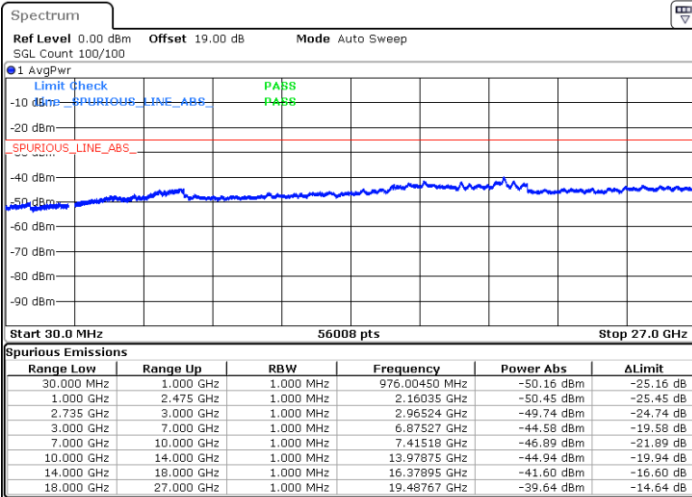

Highest Channel / 1RB0 and 1RB74

Highest Channel / 1RB49 and 1RB0

Date: 6 MAY.2020 22:16:45

Date: 6 MAY.2020 22:15:24

Highest Channel / FullIRB

N/A

Date: 6 MAY.2020 22:23:33

LTE Band 41 / 10MHz+20MHz

64QAM

Lowest Channel / 1RB0 and 1RB99

Lowest Channel / 1RB49 and 1RB0

Date: 7.MAY.2020 19:02:31

Date: 7.MAY.2020 18:56:13

Lowest Channel / FullIRB

N/A

Date: 7.MAY.2020 19:03:47