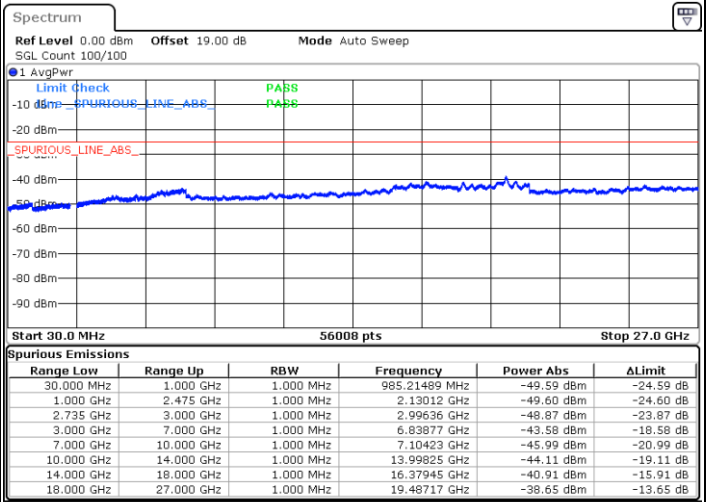

Middle Channel / 1RB0 and 1RB74

Middle Channel / 1RB74 and 1RB0

Date: 8 MAY.2020 21:14:46

Date: 8 MAY.2020 21:21:45

Middle Channel / FullIRB

N/A

Date: 8 MAY.2020 21:13:22

LTE Band 41 / 15MHz+15MHz

64QAM

Highest Channel / 1RB0 and 1RB74

Highest Channel / 1RB74 and 1RB0

Date: 8 MAY.2020 21:36:34

Date: 8 MAY.2020 21:35:10

Highest Channel / FullIRB

N/A

Date: 8 MAY.2020 21:43:33

LTE Band 41 / 15MHz+20MHz

64QAM

Lowest Channel / 1RB0 and 1RB99

Lowest Channel / 1RB74 and 1RB80

Date: 8 MAY.2020 22:04:18

Date: 8 MAY.2020 21:57:20

Lowest Channel / FullIRB

N/A