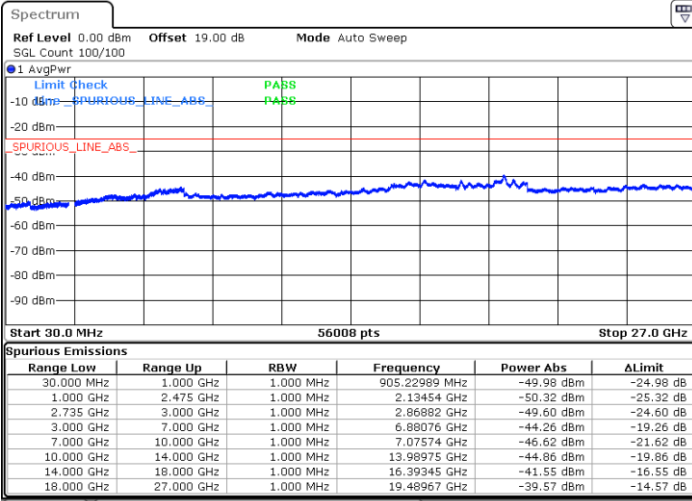

Lowest Channel / FullIRB

N/A

Date: 6 MAY.2020 23:14:40

LTE Band 41 / 15MHz+10MHz

64QAM

Middle Channel / 1RB0 and 1RB49

Middle Channel / 1RB74 and 1RB0

Date: 6 MAY.2020 23:22:48

Date: 6 MAY.2020 23:52:53

Middle Channel / FullIRB

N/A

Date: 6 MAY.2020 23:21:27

LTE Band 41 / 15MHz+10MHz

64QAM

Highest Channel / 1RB0 and 1RB49

Highest Channel / 1RB74 and 1RB0

Date: 7.MAY.2020 00:07:39

Date: 7.MAY.2020 00:06:18

Highest Channel / FullIRB

N/A

Date: 7.MAY.2020 00:14:26

LTE Band 41 / 15MHz+15MHz

64QAM

Lowest Channel / 1RB0 and 1RB74