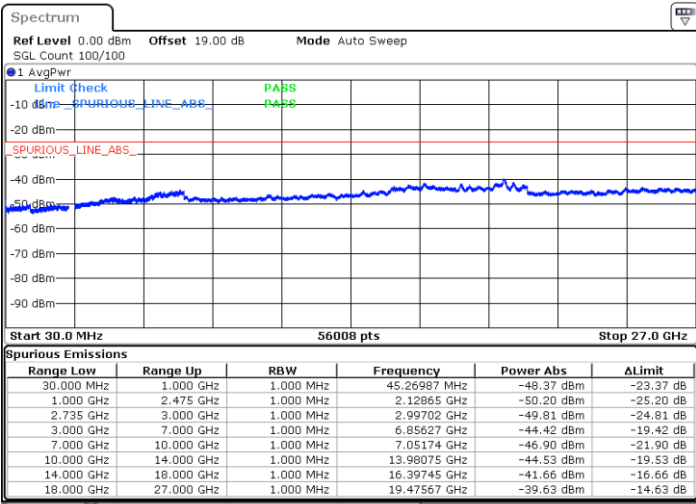

Date: 6 MAY.2020 20:42:15

Lowest Channel / FullIRB

N/A

Date: 6 MAY.2020 20:50:23

LTE Band 41 / 20MHz+5MHz

64QAM

Middle Channel / 1RB0 and 1RB24

Middle Channel / 1RB99 and 1RB0

Date: 6 MAY.2020 20:58:32

Date: 6 MAY.2020 21:05:19

Middle Channel / FullIRB

N/A

Date: 6 MAY.2020 20:57:11

LTE Band 41 / 20MHz+5MHz

64QAM

Highest Channel / 1RB0 and 1RB24

Highest Channel / 1RB99 and 1RB0

Date: 6 MAY.2020 21:20:05

Date: 6 MAY.2020 21:18:43

Highest Channel / FullIRB

N/A

Date: 6 MAY.2020 21:26:52

LTE Band 41 / 20MHz+10MHz

64QAM

Lowest Channel / 1RB0 and 1RB49

Lowest Channel / 1RB99 and 1RB0

Date: 8 MAY.2020 19:58:28

Date: 8 MAY.2020 19:51:29

Lowest Channel / FullRB

N/A

Date: 8 MAY.2020 19:59:52

LTE Band 41 / 20MHz+10MHz