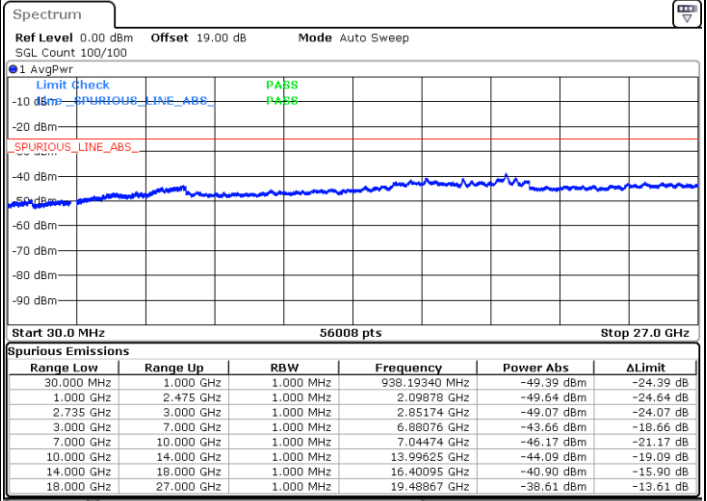

Date: 7.MAY.2020 00:07:39

Date: 7.MAY.2020 00:06:18

Highest Channel / FullIRB

N/A

Date: 7.MAY.2020 00:14:26

LTE Band 41 / 15MHz+15MHz

64QAM

Lowest Channel / 1RB0 and 1RB74

Lowest Channel / 1RB74 and 1RB0

Date: 8 MAY.2020 21:05:00

Date: 8 MAY.2020 20:58:01

Lowest Channel / FullRB

N/A

Date: 8 MAY.2020 21:06:23

LTE Band 41 / 15MHz+15MHz

64QAM

Middle Channel / 1RB0 and 1RB74

Middle Channel / 1RB74 and 1RB0

Date: 8 MAY.2020 21:14:46

Date: 8 MAY.2020 21:21:45

Middle Channel / FullIRB

N/A

Date: 8 MAY.2020 21:13:22

LTE Band 41 / 15MHz+15MHz

64QAM

Highest Channel / 1RB0 and 1RB74

Highest Channel / 1RB74 and 1RB0

Date: 8 MAY.2020 21:36:34

Date: 8 MAY.2020 21:35:10

Highest Channel / FullIRB

N/A

Date: 8 MAY.2020 21:43:33