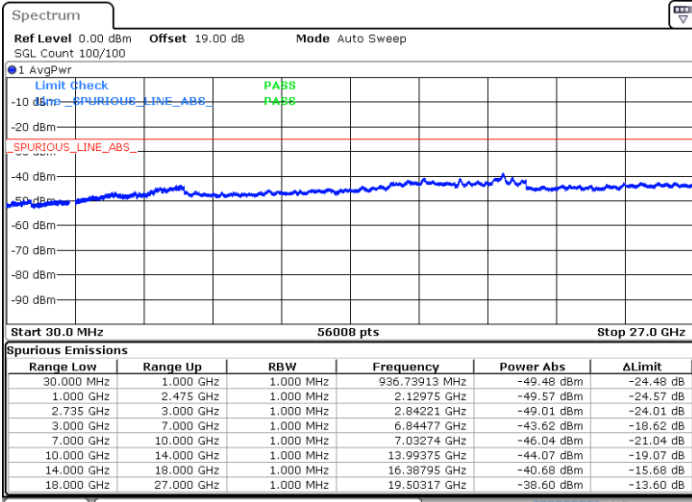

64QAM

Lowest Channel / 1RB0 and 1RB99

Lowest Channel / 1RB49 and 1RB0

Date: 7.MAY.2020 19:02:31

Date: 7.MAY.2020 18:56:13

Lowest Channel / FullIRB

N/A

Date: 7.MAY.2020 19:03:47

LTE Band 41 / 10MHz+20MHz

64QAM

Middle Channel / 1RB0 and 1RB9

Middle Channel / 1RB49 and 1RB0

Date: 8 MAY.2020 18:59:39

Date: 8 MAY.2020 19:06:39

Middle Channel / FullIRB

N/A

Date: 8 MAY.2020 18:58:15

LTE Band 41 / 10MHz+20MHz

64QAM

Highest Channel / 1RB0 and 1RB99

Highest Channel / 1RB49 and 1RB0

Date: 8 MAY.2020 19:21:32

Date: 8 MAY.2020 19:20:08

Highest Channel / FullIRB