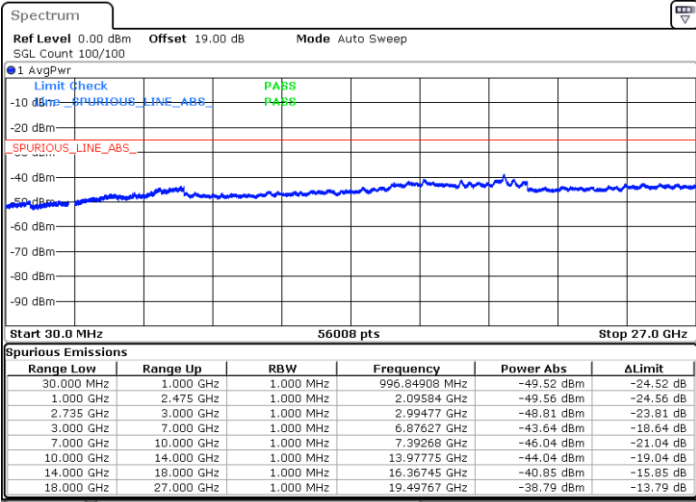

Date: 8 MAY.2020 20:37:03

LTE Band 41 / 20MHz+15MHz

64QAM

Lowest Channel / 1RB0 and 1RB74

Lowest Channel / 1RB99 and 1RB0

Date: 8 MAY.2020 23:16:31

Date: 8 MAY.2020 23:09:32

Lowest Channel / FullIRB

N/A

Date: 8 MAY.2020 23:17:55

LTE Band 41 / 20MHz+15MHz

64QAM

Middle Channel / 1RB0 and 1RB74

Middle Channel / 1RB99 and 1RB0

Date: 8 MAY.2020 23:27:09

Date: 8 MAY.2020 23:34:08

Middle Channel / FullIRB

N/A

Date: 8 MAY.2020 23:24:54

LTE Band 41 / 20MHz+15MHz

64QAM

Highest Channel / 1RB0 and 1RB74

Highest Channel / 1RB99 and 1RB0

Date: 8 MAY.2020 23:48:57