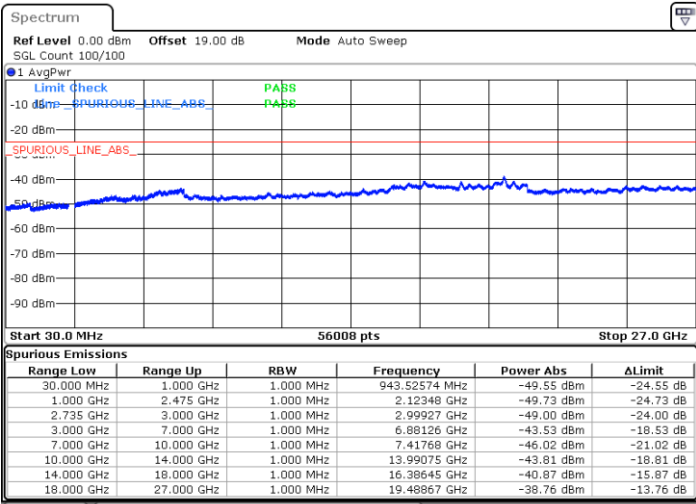

LTE Band 41 / 15MHz+20MHz

64QAM

Lowest Channel / 1RB0 and 1RB99

Lowest Channel / 1RB74 and 1RB80

Date: 8 MAY.2020 22:04:18

Date: 8 MAY.2020 21:57:20

Lowest Channel / FullIRB

N/A

Date: 8 MAY.2020 22:05:42

LTE Band 41 / 15MHz+20MHz

64QAM

Middle Channel / 1RB0 and 1RB99

Middle Channel / 1RB74 and 1RB0

Date: 8 MAY.2020 22:14:05

Date: 8 MAY.2020 22:21:05

Middle Channel / FullIRB

N/A

Date: 8 MAY.2020 22:12:41

LTE Band 41 / 15MHz+20MHz

64QAM

Highest Channel / 1RB0 and 1RB99

Highest Channel / 1RB74 and 1RB0

Date: 8 MAY.2020 22:35:54

Date: 8 MAY.2020 22:34:30

Highest Channel / FullIRB

N/A

Date: 8 MAY.2020 22:42:53

LTE Band 41 / 20MHz+5MHz

64QAM

Lowest Channel / 1RB0 and 1RB24

Lowest Channel / 1RB99 and 1RB0

Date: 6 MAY.2020 20:49:02