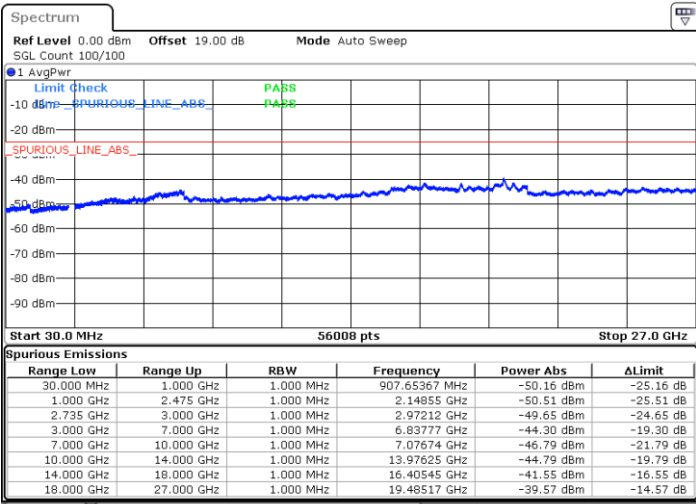

Date: 6 MAY.2020 20:21:08

Highest Channel / FullIRB

N/A

Date: 6 MAY.2020 20:29:17

LTE Band 41 / 10MHz+15MHz

64QAM

Lowest Channel / 1RB0 and 1RB74

Lowest Channel / 1RB49 and 1RB0

Date: 6 MAY.2020 21:55:02

Date: 6 MAY.2020 21:48:15

Lowest Channel / FullIRB

N/A

Date: 6 MAY.2020 21:56:23

LTE Band 41 / 10MHz+15MHz

64QAM

MiddleChannel / 1RB0 and 1RB74

Middle Channel / 1RB49 and 1RB0

Date: 6 MAY.2020 22:04:32

Date: 6 MAY.2020 22:11:20

Middle Channel / FullIRB

N/A

Date: 6 MAY.2020 22:03:10

LTE Band 41 / 10MHz+15MHz

64QAM

Highest Channel / 1RB0 and 1RB74

Highest Channel / 1RB49 and 1RB0

Date: 6 MAY.2020 22:16:45

Date: 6 MAY.2020 22:15:24

Highest Channel / FullIRB

N/A

Date: 6 MAY.2020 22:23:33

LTE Band 41 / 10MHz+20MHz