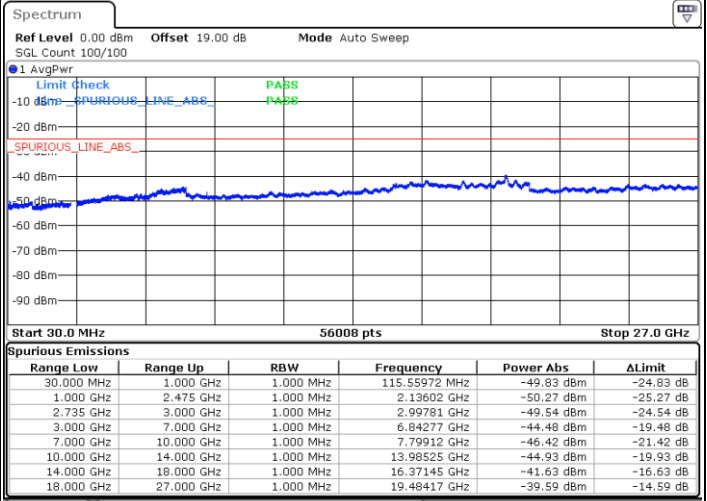

Highest Channel / FullIRB

N/A

Date: 8 MAY.2020 22:42:53

LTE Band 41 / 20MHz+5MHz

64QAM

Lowest Channel / 1RB0 and 1RB24

Lowest Channel / 1RB99 and 1RB0

Date: 6 MAY.2020 20:49:02

Date: 6 MAY.2020 20:42:15

Lowest Channel / FullIRB

N/A

Date: 6 MAY.2020 20:50:23

LTE Band 41 / 20MHz+5MHz

64QAM

Middle Channel / 1RB0 and 1RB24

Middle Channel / 1RB99 and 1RB0

Date: 6 MAY.2020 20:58:32

Date: 6 MAY.2020 21:05:19

Middle Channel / FullIRB

N/A

Date: 6 MAY.2020 20:57:11

LTE Band 41 / 20MHz+5MHz

64QAM

Highest Channel / 1RB0 and 1RB24

Highest Channel / 1RB99 and 1RB0

Date: 6 MAY.2020 21:20:05

Date: 6 MAY.2020 21:18:43

Highest Channel / FullIRB

N/A

Date: 6 MAY.2020 21:26:52

LTE Band 41 / 20MHz+10MHz

64QAM