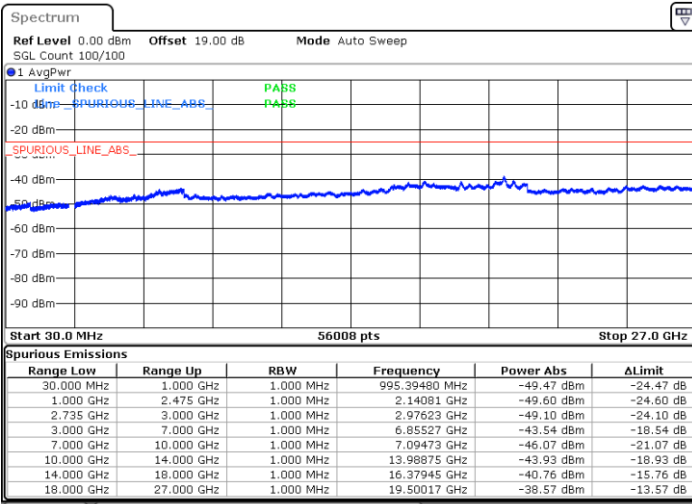

Highest Channel / 1RB99 and 1RB0

Date: 6 MAY.2020 21:20:05

Date: 6 MAY.2020 21:18:43

Highest Channel / FullIRB

N/A

Date: 6 MAY.2020 21:26:52

LTE Band 41 / 20MHz+10MHz

64QAM

Lowest Channel / 1RB0 and 1RB49

Lowest Channel / 1RB99 and 1RB0

Date: 8 MAY.2020 19:58:28

Date: 8 MAY.2020 19:51:29

Lowest Channel / FullRB

N/A

Date: 8 MAY.2020 19:59:52

LTE Band 41 / 20MHz+10MHz

64QAM

Middle Channel / 1RB0 and 1RB49

Middle Channel / 1RB99 and 1RB0

Date: 8 MAY.2020 20:08:15

Date: 8 MAY.2020 20:15:14

Middle Channel / FullIRB

N/A

Date: 8 MAY.2020 20:06:52

LTE Band 41 / 20MHz+10MHz

64QAM

Highest Channel / 1RB0 and 1RB49

Highest Channel / 1RB99 and 1RB0

Date: 8 MAY.2020 20:30:04

Date: 8 MAY.2020 20:28:41

Highest Channel / FullIRB

N/A