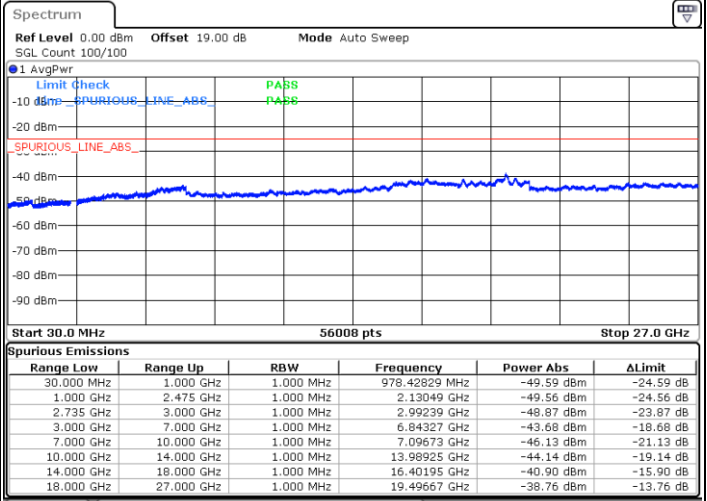

Date: 7.MAY.2020 00:07:39

Date: 7.MAY.2020 00:06:18

Highest Channel / FullIRB

N/A

Date: 7.MAY.2020 00:14:26

LTE Band 41 / 15MHz+15MHz

64QAM

Lowest Channel / 1RB0 and 1RB74

Lowest Channel / 1RB74 and 1RB0

Date: 8 MAY.2020 21:05:00

Date: 8 MAY.2020 20:58:01

Lowest Channel / FullRB

N/A

Date: 8 MAY.2020 21:06:23

LTE Band 41 / 15MHz+15MHz

64QAM

Middle Channel / 1RB0 and 1RB74

Middle Channel / 1RB74 and 1RB0

Date: 8 MAY.2020 21:14:46

Date: 8 MAY.2020 21:21:45

Middle Channel / FullIRB

N/A

Date: 8 MAY.2020 21:13:22

LTE Band 41 / 15MHz+15MHz

64QAM

Highest Channel / 1RB0 and 1RB74

Highest Channel / 1RB74 and 1RB0

Date: 8 MAY.2020 21:36:34

Date: 8 MAY.2020 21:35:10

Highest Channel / FullIRB

N/A

Date: 8 MAY.2020 21:43:33