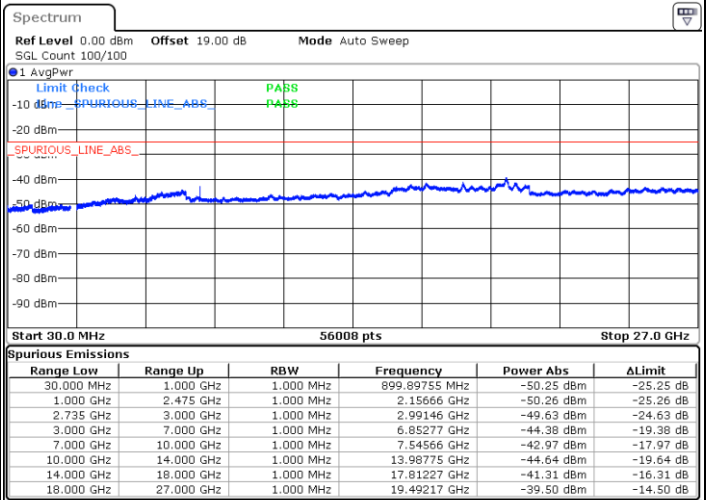

N/A

Date: 8 MAY.2020 22:12:41

LTE Band 41 / 15MHz+20MHz

64QAM

Highest Channel / 1RB0 and 1RB99

Highest Channel / 1RB74 and 1RB0

Date: 8 MAY.2020 22:35:54

Date: 8 MAY.2020 22:34:30

Highest Channel / FullIRB

N/A

Date: 8 MAY.2020 22:42:53

LTE Band 41 / 20MHz+5MHz

64QAM

Lowest Channel / 1RB0 and 1RB24

Lowest Channel / 1RB99 and 1RB0

Date: 6 MAY.2020 20:49:02

Date: 6 MAY.2020 20:42:15

Lowest Channel / FullIRB

N/A

Date: 6 MAY.2020 20:50:23

LTE Band 41 / 20MHz+5MHz

64QAM

Middle Channel / 1RB0 and 1RB24

Middle Channel / 1RB99 and 1RB0