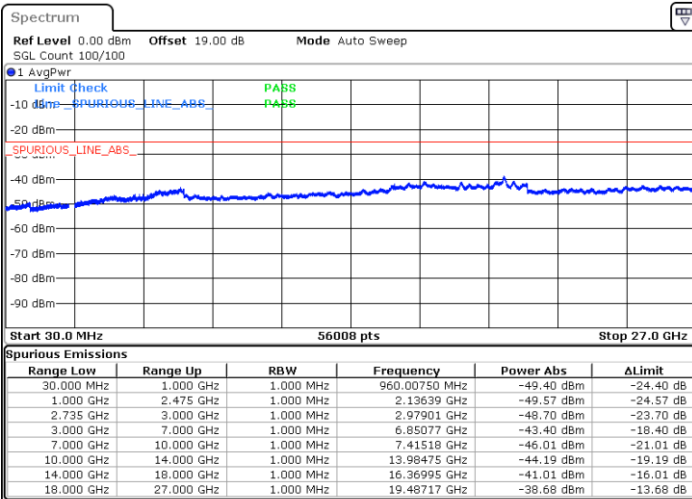

64QAM

Highest Channel / 1RB0 and 1RB74

Highest Channel / 1RB74 and 1RB0

Date: 8 MAY.2020 21:36:34

Date: 8 MAY.2020 21:35:10

Highest Channel / FullIRB

N/A

Date: 8 MAY.2020 21:43:33

LTE Band 41 / 15MHz+20MHz

64QAM

Lowest Channel / 1RB0 and 1RB99

Lowest Channel / 1RB74 and 1RB80

Date: 8 MAY.2020 22:04:18

Date: 8 MAY.2020 21:57:20

Lowest Channel / FullIRB

N/A

Date: 8 MAY.2020 22:05:42

LTE Band 41 / 15MHz+20MHz

64QAM

Middle Channel / 1RB0 and 1RB99

Middle Channel / 1RB74 and 1RB0

Date: 8 MAY.2020 22:14:05

Date: 8 MAY.2020 22:21:05

Middle Channel / FullIRB