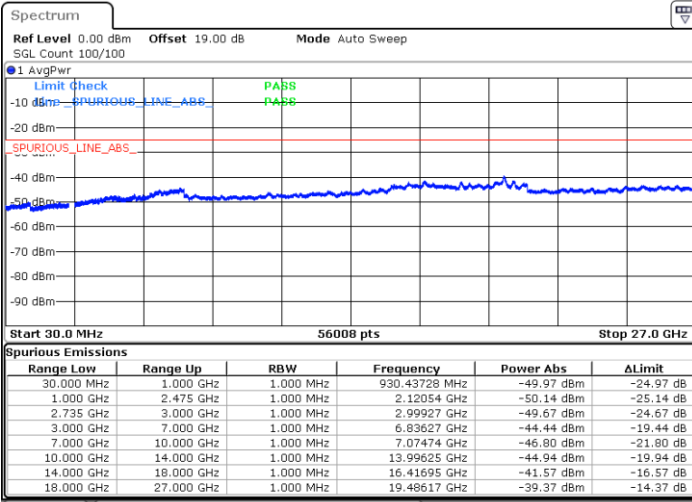

Date: 10.MAY.2020 01:08:02

LTE Band 41 / 5MHz+20MHz

64QAM

Lowest Channel / 1RB0 and 1RB99

Lowest Channel / 1RB24 and 1RB0

Date: 6 MAY.2020 20:00:46

Date: 6 MAY.2020 19:53:59

Lowest Channel / FullIRB

N/A

Date: 6 MAY.2020 20:02:08

LTE Band 41 / 5MHz+20MHz

64QAM

Middle Channel / 1RB0 and 1RB9

Middle Channel / 1RB24 and 1RB0

Date: 6 MAY.2020 20:10:17

Date: 6 MAY.2020 20:17:04

Middle Channel / FullIRB

N/A

Date: 6 MAY.2020 20:08:55

LTE Band 41 / 5MHz+20MHz

64QAM

Highest Channel / 1RB0 and 1RB99

Highest Channel / 1RB24 and 1RB0

Date: 6 MAY.2020 20:22:29

Date: 6 MAY.2020 20:21:08

Highest Channel / FullIRB

N/A

Date: 6 MAY.2020 20:29:17

LTE Band 41 / 10MHz+15MHz

64QAM

Lowest Channel / 1RB0 and 1RB74

Lowest Channel / 1RB49 and 1RB0