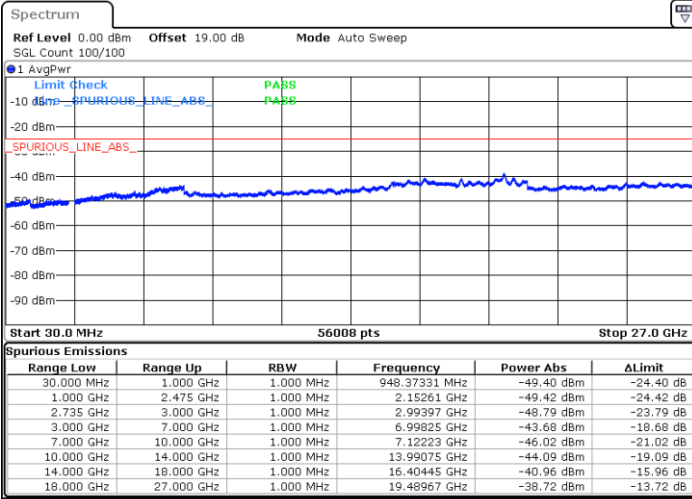

LTE Band 41 / 20MHz+10MHz

64QAM

Middle Channel / 1RB0 and 1RB49

Middle Channel / 1RB99 and 1RB0

Date: 8 MAY.2020 20:08:15