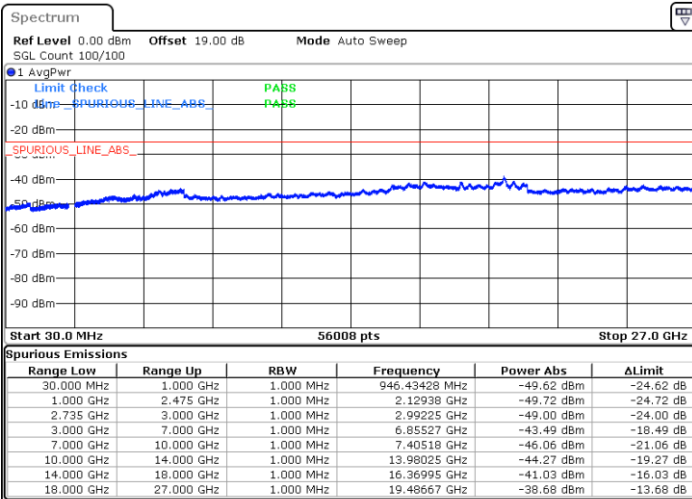

LTE Band 41 / 20MHz+20MHz

16QAM

Highest Channel / 1RB0 and 1RB99

Highest Channel / 1RB99 and 1RB0

Date: 10.MAY.2020 01:03:53

Date: 10.MAY.2020 00:58:52

Highest Channel / FullIRB

N/A

Date: 10.MAY.2020 01:08:02

LTE Band 41 / 5MHz+20MHz

64QAM

Lowest Channel / 1RB0 and 1RB99

Lowest Channel / 1RB24 and 1RB0

Date: 6 MAY.2020 20:00:46

Date: 6 MAY.2020 19:53:59

Lowest Channel / FullIRB