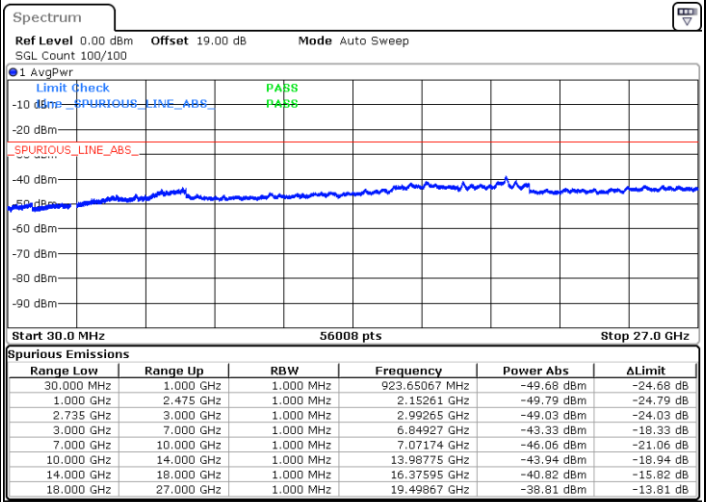

Date: 6 MAY.2020 23:52:53

Middle Channel / FullIRB

N/A

Date: 6 MAY.2020 23:21:27

LTE Band 41 / 15MHz+10MHz

64QAM

Highest Channel / 1RB0 and 1RB49

Highest Channel / 1RB74 and 1RB0

Date: 7.MAY.2020 00:07:39

Date: 7.MAY.2020 00:06:18

Highest Channel / FullIRB

N/A

Date: 7.MAY.2020 00:14:26

LTE Band 41 / 15MHz+15MHz

64QAM

Lowest Channel / 1RB0 and 1RB74

Lowest Channel / 1RB74 and 1RB0

Date: 8 MAY.2020 21:05:00

Date: 8 MAY.2020 20:58:01

Lowest Channel / FullRB

N/A

Date: 8 MAY.2020 21:06:23

LTE Band 41 / 15MHz+15MHz

64QAM