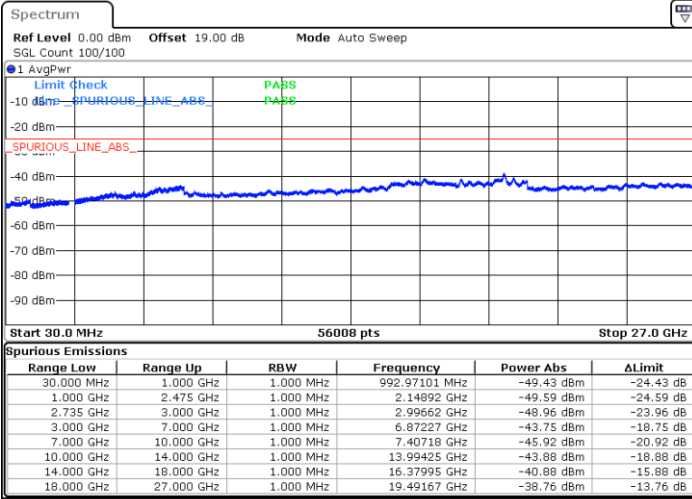

LTE Band 41 / 20MHz+10MHz

64QAM

Highest Channel / 1RB0 and 1RB49

Highest Channel / 1RB99 and 1RB0

Date: 8 MAY.2020 20:30:04

Date: 8 MAY.2020 20:28:41

Highest Channel / FullIRB

N/A

Date: 8 MAY.2020 20:37:03

LTE Band 41 / 20MHz+15MHz

64QAM

Lowest Channel / 1RB0 and 1RB74

Lowest Channel / 1RB99 and 1RB0

Date: 8 MAY.2020 23:16:31

Date: 8 MAY.2020 23:09:32

Lowest Channel / FullIRB

N/A

Date: 8 MAY.2020 23:17:55

LTE Band 41 / 20MHz+15MHz

64QAM

Middle Channel / 1RB0 and 1RB74

Middle Channel / 1RB99 and 1RB0

Date: 8 MAY.2020 23:27:09

Date: 8 MAY.2020 23:34:08