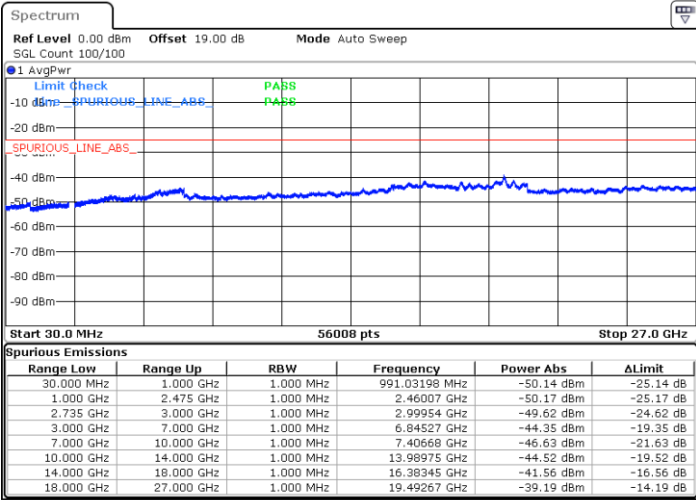

Lowest Channel / FullIRB

N/A

Date: 6 MAY.2020 20:02:08