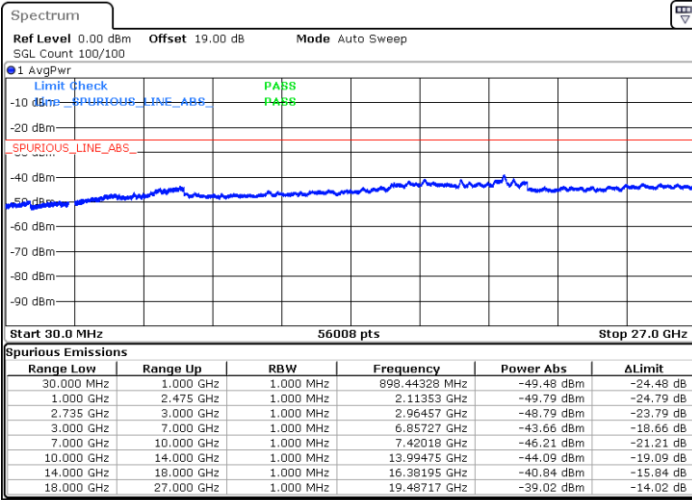

Highest Channel / FullIRB

N/A

Date: 8 MAY.2020 23:55:55