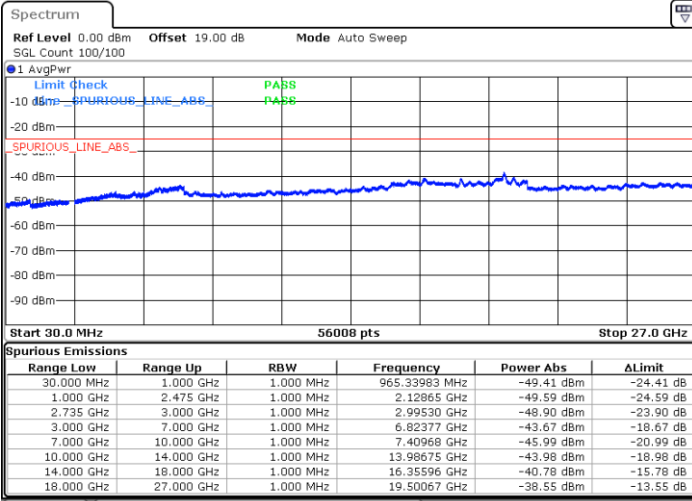

Highest Channel / 1RB0 and 1RB74

Highest Channel / 1RB49 and 1RB0

Date: 6 MAY.2020 22:16:45

Date: 6 MAY.2020 22:15:24

Highest Channel / FullIRB

N/A

Date: 6 MAY.2020 22:23:33

LTE Band 41 / 10MHz+20MHz

64QAM

Lowest Channel / 1RB0 and 1RB99

Lowest Channel / 1RB49 and 1RB0

Date: 7.MAY.2020 19:02:31

Date: 7.MAY.2020 18:56:13

Lowest Channel / FullIRB

N/A

Date: 7.MAY.2020 19:03:47

LTE Band 41 / 10MHz+20MHz

64QAM

Middle Channel / 1RB0 and 1RB9

Middle Channel / 1RB49 and 1RB0

Date: 8 MAY.2020 18:59:39

Date: 8 MAY.2020 19:06:39

Middle Channel / FullIRB

N/A

Date: 8 MAY.2020 18:58:15

LTE Band 41 / 10MHz+20MHz

64QAM

Highest Channel / 1RB0 and 1RB99

Highest Channel / 1RB49 and 1RB0

Date: 8 MAY.2020 19:21:32

Date: 8 MAY.2020 19:20:08

Highest Channel / FullIRB