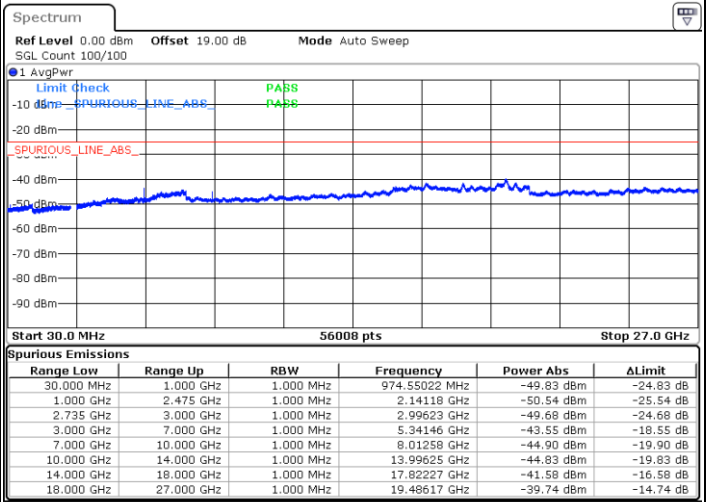

Middle Channel / FullIRB

N/A

Date: 6 MAY.2020 20:08:55

LTE Band 41 / 5MHz+20MHz

64QAM

Highest Channel / 1RB0 and 1RB99

Highest Channel / 1RB24 and 1RB0

Date: 6 MAY.2020 20:22:29

Date: 6 MAY.2020 20:21:08

Highest Channel / FullIRB

N/A

Date: 6 MAY.2020 20:29:17

LTE Band 41 / 10MHz+15MHz

64QAM

Lowest Channel / 1RB0 and 1RB74

Lowest Channel / 1RB49 and 1RB0

Date: 6 MAY.2020 21:55:02

Date: 6 MAY.2020 21:48:15

Lowest Channel / FullIRB

N/A

Date: 6 MAY.2020 21:56:23

LTE Band 41 / 10MHz+15MHz

64QAM

MiddleChannel / 1RB0 and 1RB74