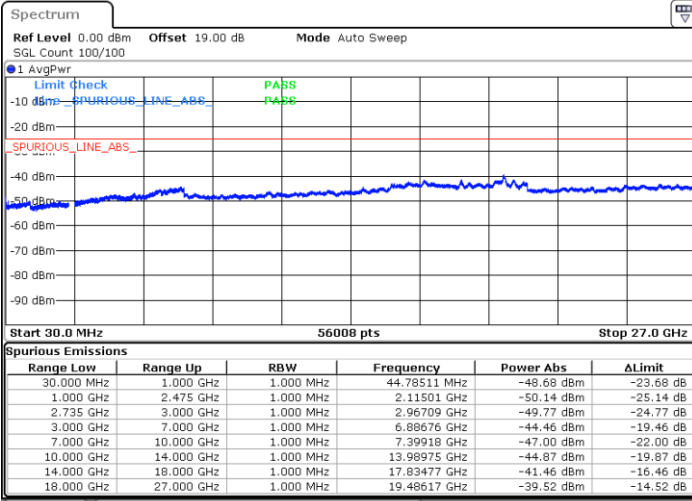

Highest Channel / FullIRB

N/A

Date: 8 MAY.2020 22:42:53

LTE Band 41 / 20MHz+5MHz

64QAM

Lowest Channel / 1RB0 and 1RB24

Lowest Channel / 1RB99 and 1RB0

Date: 6 MAY.2020 20:49:02

Date: 6 MAY.2020 20:42:15

Lowest Channel / FullIRB

N/A

Date: 6 MAY.2020 20:50:23

LTE Band 41 / 20MHz+5MHz

64QAM

Middle Channel / 1RB0 and 1RB24

Middle Channel / 1RB99 and 1RB0

Date: 6 MAY.2020 20:58:32

Date: 6 MAY.2020 21:05:19

Middle Channel / FullIRB

N/A

Date: 6 MAY.2020 20:57:11

LTE Band 41 / 20MHz+5MHz

64QAM

Highest Channel / 1RB0 and 1RB24

Highest Channel / 1RB99 and 1RB0

Date: 6 MAY.2020 21:20:05

Date: 6 MAY.2020 21:18:43

Highest Channel / FullIRB

N/A

Date: 6 MAY.2020 21:26:52

LTE Band 41 / 20MHz+10MHz

64QAM