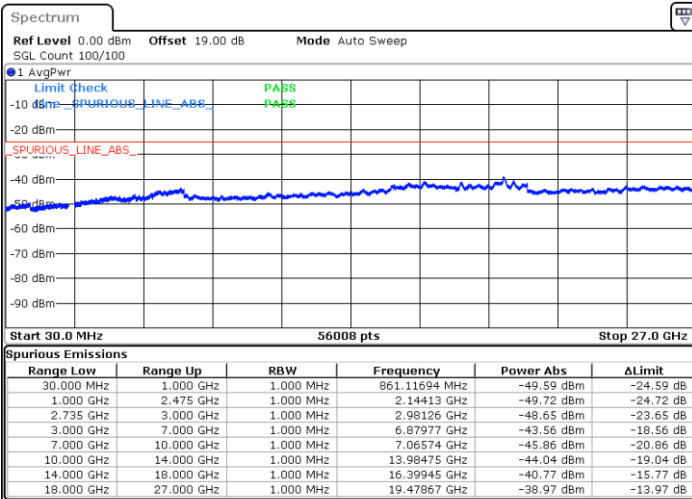

Date: 7.MAY.2020 00:07:39

Date: 7.MAY.2020 00:06:18

Highest Channel / FullIRB

N/A

Date: 7.MAY.2020 00:14:26

LTE Band 41 / 15MHz+15MHz

64QAM

Lowest Channel / 1RB0 and 1RB74

Lowest Channel / 1RB74 and 1RB0

Date: 8 MAY.2020 21:05:00

Date: 8 MAY.2020 20:58:01

Lowest Channel / FullRB

N/A

Date: 8 MAY.2020 21:06:23

LTE Band 41 / 15MHz+15MHz

64QAM

Middle Channel / 1RB0 and 1RB74

Middle Channel / 1RB74 and 1RB0

Date: 8 MAY.2020 21:14:46

Date: 8 MAY.2020 21:21:45

Middle Channel / FullIRB

N/A

Date: 8 MAY.2020 21:13:22

LTE Band 41 / 15MHz+15MHz