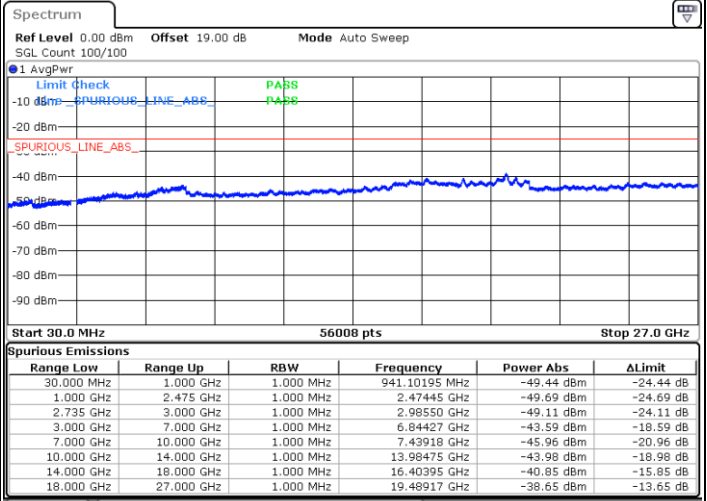

Highest Channel / 1RB0 and 1RB74

Highest Channel / 1RB49 and 1RB0

Date: 6 MAY.2020 22:16:45

Date: 6 MAY.2020 22:15:24

Highest Channel / FullIRB

N/A

Date: 6 MAY.2020 22:23:33

LTE Band 41 / 10MHz+20MHz

64QAM

Lowest Channel / 1RB0 and 1RB99

Lowest Channel / 1RB49 and 1RB0

Date: 7.MAY.2020 19:02:31

Date: 7.MAY.2020 18:56:13

Lowest Channel / FullIRB

N/A

Date: 7.MAY.2020 19:03:47

LTE Band 41 / 10MHz+20MHz

64QAM

Middle Channel / 1RB0 and 1RB9

Middle Channel / 1RB49 and 1RB0

Date: 8 MAY.2020 18:59:39

Date: 8 MAY.2020 19:06:39

Middle Channel / FullIRB

N/A

Date: 8 MAY.2020 18:58:15

LTE Band 41 / 10MHz+20MHz

64QAM

Highest Channel / 1RB0 and 1RB99

Highest Channel / 1RB49 and 1RB0

Date: 8 MAY.2020 19:21:32

Date: 8 MAY.2020 19:20:08

Highest Channel / FullIRB