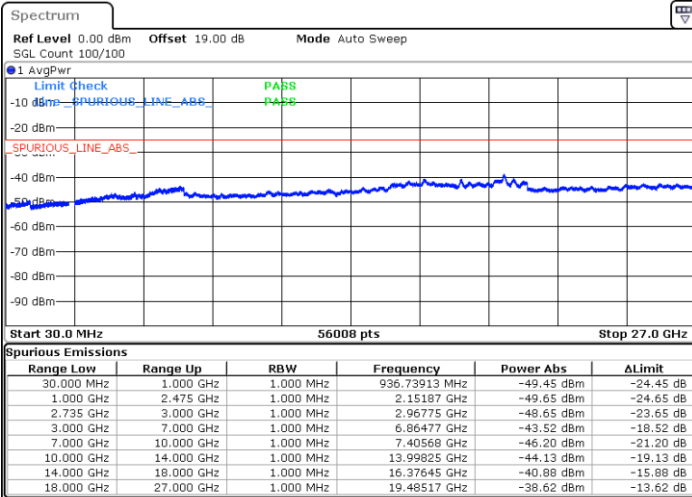

LTE Band 41 / 20MHz+10MHz

64QAM

Highest Channel / 1RB0 and 1RB49

Highest Channel / 1RB99 and 1RB0

Date: 8 MAY.2020 20:30:04

Date: 8 MAY.2020 20:28:41

Highest Channel / FullIRB

N/A

Date: 8 MAY.2020 20:37:03

LTE Band 41 / 20MHz+15MHz

64QAM

Lowest Channel / 1RB0 and 1RB74

Lowest Channel / 1RB99 and 1RB0

Date: 8 MAY.2020 23:16:31

Date: 8 MAY.2020 23:09:32

Lowest Channel / FullIRB

N/A

Date: 8 MAY.2020 23:17:55

LTE Band 41 / 20MHz+15MHz

64QAM

Middle Channel / 1RB0 and 1RB74

Middle Channel / 1RB99 and 1RB0

Date: 8 MAY.2020 23:27:09

Date: 8 MAY.2020 23:34:08