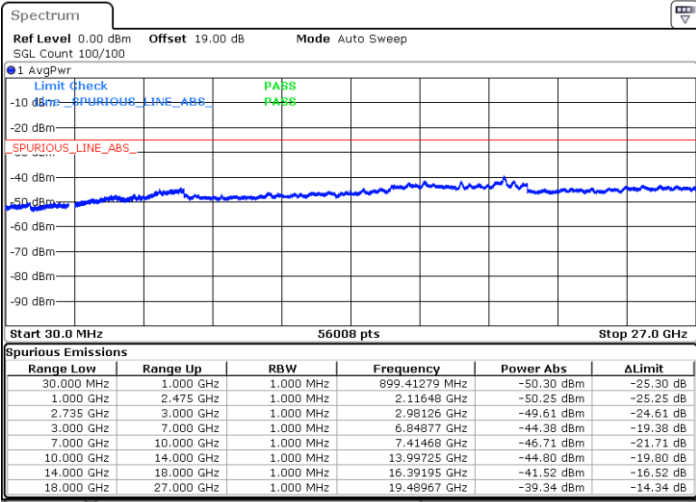

Highest Channel / 1RB0 and 1RB74

Highest Channel / 1RB49 and 1RB0

Date: 6 MAY.2020 22:16:45

Date: 6 MAY.2020 22:15:24

Highest Channel / FullIRB

N/A

Date: 6 MAY.2020 22:23:33

LTE Band 41 / 10MHz+20MHz

64QAM

Lowest Channel / 1RB0 and 1RB99

Lowest Channel / 1RB49 and 1RB0

Date: 7.MAY.2020 19:02:31

Date: 7.MAY.2020 18:56:13

Lowest Channel / FullIRB

N/A

Date: 7.MAY.2020 19:03:47

LTE Band 41 / 10MHz+20MHz

64QAM

Middle Channel / 1RB0 and 1RB9

Middle Channel / 1RB49 and 1RB0

Date: 8 MAY.2020 18:59:39

Date: 8 MAY.2020 19:06:39

Middle Channel / FullIRB

N/A

Date: 8 MAY.2020 18:58:15

LTE Band 41 / 10MHz+20MHz

64QAM

Highest Channel / 1RB0 and 1RB99

Highest Channel / 1RB49 and 1RB0

Date: 8 MAY.2020 19:21:32

Date: 8 MAY.2020 19:20:08

Highest Channel / FullIRB