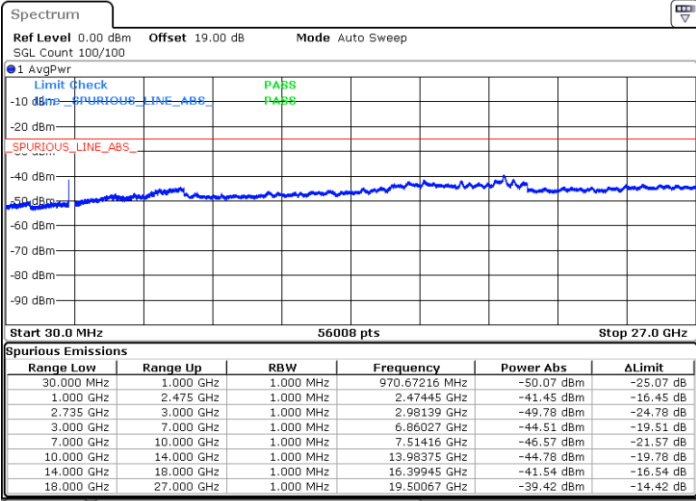

LTE Band 41 / 20MHz+20MHz

16QAM

Highest Channel / 1RB0 and 1RB99

Highest Channel / 1RB99 and 1RB0

Date: 10.MAY.2020 01:03:53

Date: 10.MAY.2020 00:58:52

Highest Channel / FullIRB

N/A

Date: 10.MAY.2020 01:08:02

LTE Band 41 / 5MHz+20MHz

64QAM

Lowest Channel / 1RB0 and 1RB99

Lowest Channel / 1RB24 and 1RB0

Date: 6 MAY.2020 20:00:46

Date: 6 MAY.2020 19:53:59

Lowest Channel / FullIRB

Middle Channel / FullIRB

N/A

Date: 6 MAY.2020 20:08:55

LTE Band 41 / 5MHz+20MHz

64QAM

Highest Channel / 1RB0 and 1RB99

Highest Channel / 1RB24 and 1RB0

Date: 6 MAY.2020 20:22:29