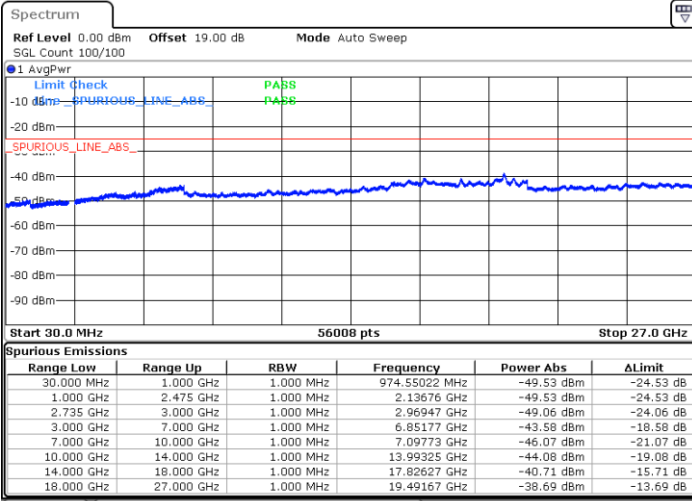

N/A

Date: 8 MAY.2020 23:17:55

LTE Band 41 / 20MHz+15MHz

64QAM

Middle Channel / 1RB0 and 1RB74

Middle Channel / 1RB99 and 1RB0

Date: 8 MAY.2020 23:27:09

Date: 8 MAY.2020 23:34:08

Middle Channel / FullIRB

N/A

Date: 8 MAY.2020 23:24:54

LTE Band 41 / 20MHz+15MHz

64QAM

Highest Channel / 1RB0 and 1RB74

Highest Channel / 1RB99 and 1RB0

Date: 8 MAY.2020 23:48:57