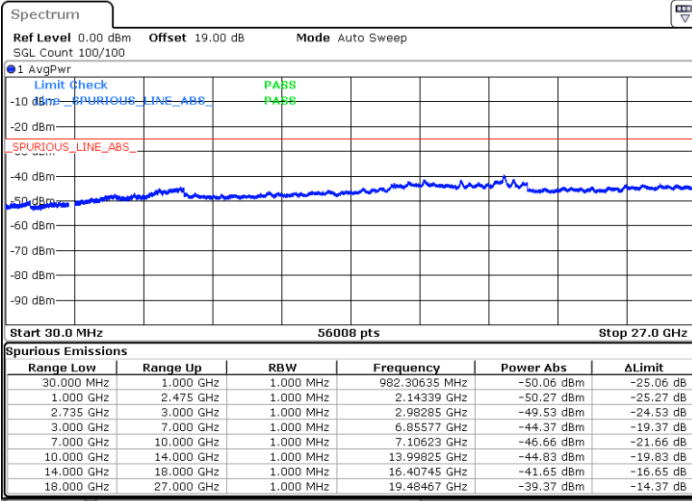

Date: 10.MAY.2020 01:08:02

LTE Band 41 / 5MHz+20MHz

64QAM

Lowest Channel / 1RB0 and 1RB99

Lowest Channel / 1RB24 and 1RB0

Date: 6 MAY.2020 20:00:46

Date: 6 MAY.2020 19:53:59

Lowest Channel / FullIRB

N/A

Date: 6 MAY.2020 20:02:08

LTE Band 41 / 5MHz+20MHz

64QAM

Middle Channel / 1RB0 and 1RB9

Middle Channel / 1RB24 and 1RB0

Date: 6 MAY.2020 20:10:17

Date: 6 MAY.2020 20:17:04

Middle Channel / FullIRB

N/A

Date: 6 MAY.2020 20:08:55

LTE Band 41 / 5MHz+20MHz

64QAM

Highest Channel / 1RB0 and 1RB99

Highest Channel / 1RB24 and 1RB0

Date: 6 MAY.2020 20:22:29

Date: 6 MAY.2020 20:21:08

Highest Channel / FullIRB

N/A

Date: 6 MAY.2020 20:29:17

LTE Band 41 / 10MHz+15MHz

64QAM

Lowest Channel / 1RB0 and 1RB74

Lowest Channel / 1RB49 and 1RB0