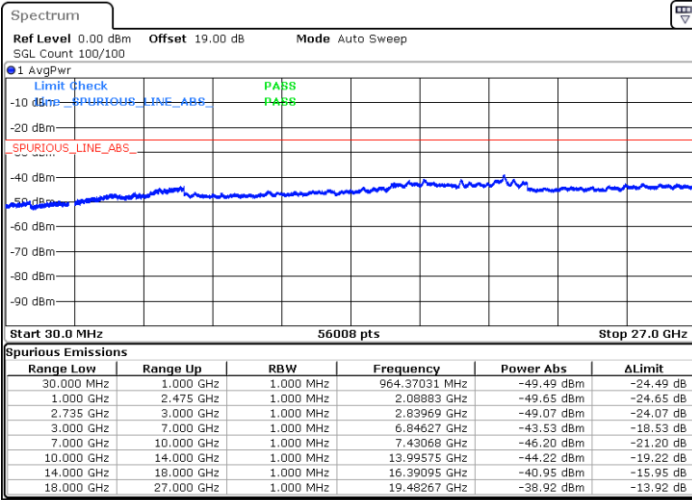

Lowest Channel / 1RB74 and 1RB0

Date: 8 MAY.2020 21:05:00

Date: 8 MAY.2020 20:58:01

Lowest Channel / FullRB

N/A

Date: 8 MAY.2020 21:06:23

LTE Band 41 / 15MHz+15MHz

64QAM

Middle Channel / 1RB0 and 1RB74

Middle Channel / 1RB74 and 1RB0

Date: 8 MAY.2020 21:14:46

Date: 8 MAY.2020 21:21:45

Middle Channel / FullIRB

N/A

Date: 8 MAY.2020 21:13:22

LTE Band 41 / 15MHz+15MHz

64QAM

Highest Channel / 1RB0 and 1RB74

Highest Channel / 1RB74 and 1RB0

Date: 8 MAY.2020 21:36:34

Date: 8 MAY.2020 21:35:10

Highest Channel / FullIRB

N/A

Date: 8 MAY.2020 21:43:33