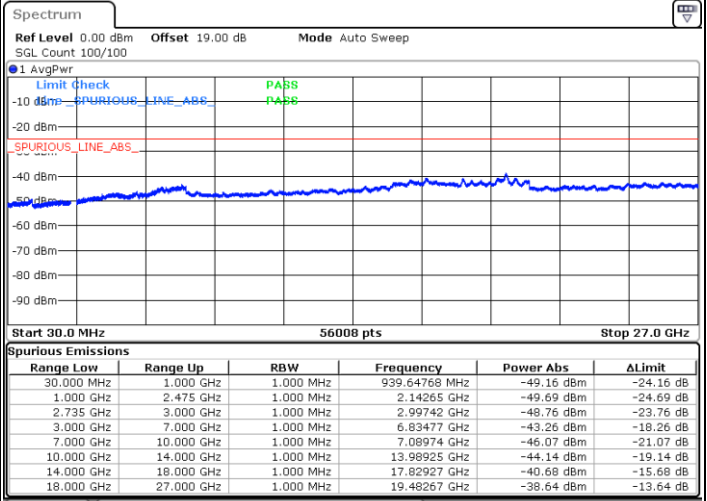

Highest Channel / FullIRB

N/A

Date: 6 MAY.2020 21:24:09

LTE Band 41 / 20MHz+10MHz

QPSK

Lowest Channel / 1RB0 and 1RB49

Lowest Channel / 1RB99 and 1RB0

Date: 8 MAY.2020 19:55:41

Date: 8 MAY.2020 19:54:17

Lowest Channel / FullIRB

N/A

Date: 8 MAY.2020 20:02:40

LTE Band 41 / 20MHz+10MHz

QPSK

Middle Channel / 1RB0 and 1RB49

Middle Channel / 1RB99 and 1RB0

Date: 8 MAY.2020 20:11:03

Date: 8 MAY.2020 20:12:27

Middle Channel / FullIRB

N/A

Date: 8 MAY.2020 20:04:04

LTE Band 41 / 20MHz+10MHz

QPSK

Highest Channel / 1RB0 and 1RB49

Highest Channel / 1RB99 and 1RB0

Date: 8 MAY.2020 20:32:52

Date: 8 MAY.2020 20:25:53

Highest Channel / FullIRB

N/A

Date: 8 MAY.2020 20:34:15

LTE Band 41 / 20MHz+15MHz

QPSK