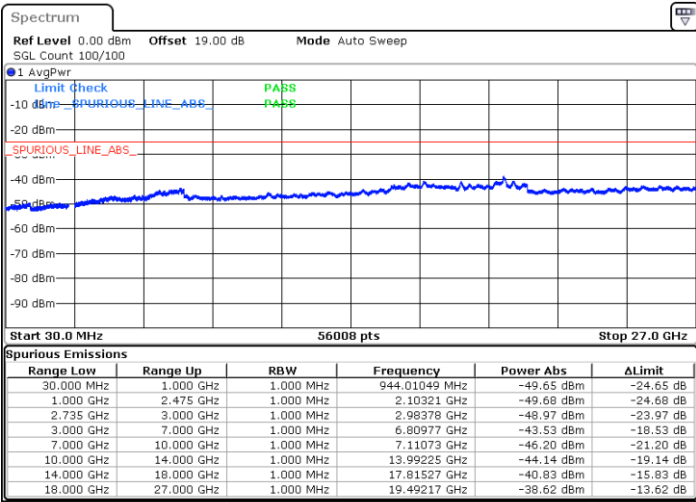

Date: 8 MAY.2020 21:18:57

Middle Channel / FullIRB

N/A

Date: 8 MAY.2020 21:10:35

LTE Band 41 / 15MHz+15MHz

QPSK

Highest Channel / 1RB0 and 1RB74

Highest Channel / 1RB74 and 1RB0

Date: 8 MAY.2020 21:39:21

Date: 8 MAY.2020 21:32:23

Highest Channel / FullIRB

N/A

Date: 8 MAY.2020 21:32:23

LTE Band 41 / 15MHz+20MHz

QPSK

Lowest Channel / 1RB0 and 1RB99

Lowest Channel / 1RB74 and 1RB0

Date: 8 MAY.2020 22:01:31

Date: 8 MAY.2020 22:00:07

Lowest Channel / FullIRB

N/A

Date: 8 MAY.2020 22:08:30

LTE Band 41 / 15MHz+20MHz

QPSK