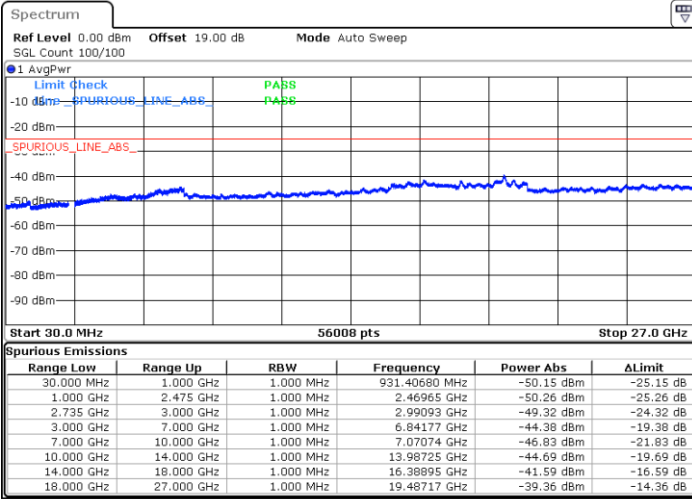

Middle Channel / FullIRB

N/A

Date: 6 MAY.2020 22:00:27

LTE Band 41 / 10MHz+15MHz

QPSK

Highest Channel / 1RB0 and 1RB74

Highest Channel / 1RB49 and 1RB0

Date: 6 MAY.2020 22:19:28

Date: 6 MAY.2020 22:12:41

Highest Channel / FullIRB

N/A

Date: 6 MAY.2020 22:12:41

LTE Band 41 / 10MHz+20MHz

QPSK

Lowest Channel / 1RB0 and 1RB99

Lowest Channel / 1RB49 and 1RB0

Date: 7.MAY.2020 19:00:00

Date: 7.MAY.2020 18:58:44

Lowest Channel / FullIRB

N/A

Date: 7.MAY.2020 19:06:18

LTE Band 41 / 10MHz+20MHz

QPSK

Middle Channel / 1RB0 and 1RB99