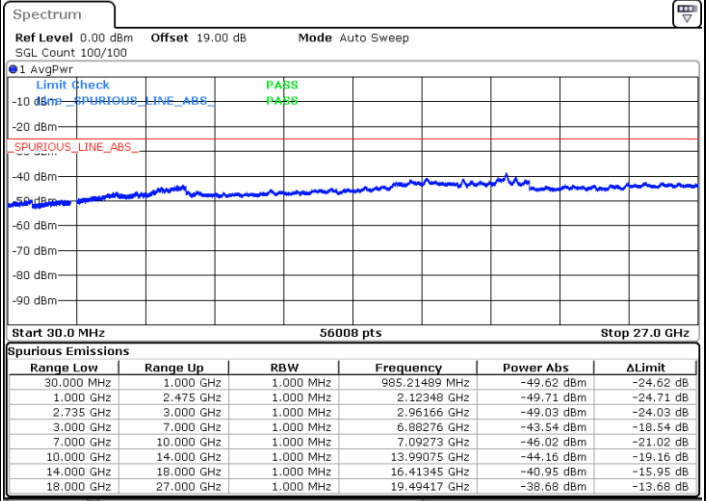

Date: 8 MAY.2020 19:54:17

Lowest Channel / FullIRB

N/A

Date: 8 MAY.2020 20:02:40

LTE Band 41 / 20MHz+10MHz

QPSK

Middle Channel / 1RB0 and 1RB49

Middle Channel / 1RB99 and 1RB0

Date: 8 MAY.2020 20:11:03

Date: 8 MAY.2020 20:12:27

Middle Channel / FullIRB

N/A

Date: 8 MAY.2020 20:04:04

LTE Band 41 / 20MHz+10MHz

QPSK

Highest Channel / 1RB0 and 1RB49

Highest Channel / 1RB99 and 1RB0

Date: 8 MAY.2020 20:32:52

Date: 8 MAY.2020 20:25:53

Highest Channel / FullIRB

N/A

Date: 8 MAY.2020 20:34:15

LTE Band 41 / 20MHz+15MHz

QPSK

Lowest Channel / 1RB0 and 1RB74

Lowest Channel / 1RB99 and 1RB0

Date: 8 MAY.2020 23:13:43

Date: 8 MAY.2020 23:12:20

Lowest Channel / FullIRB

N/A

Date: 8 MAY.2020 23:20:42

LTE Band 41 / 20MHz+15MHz