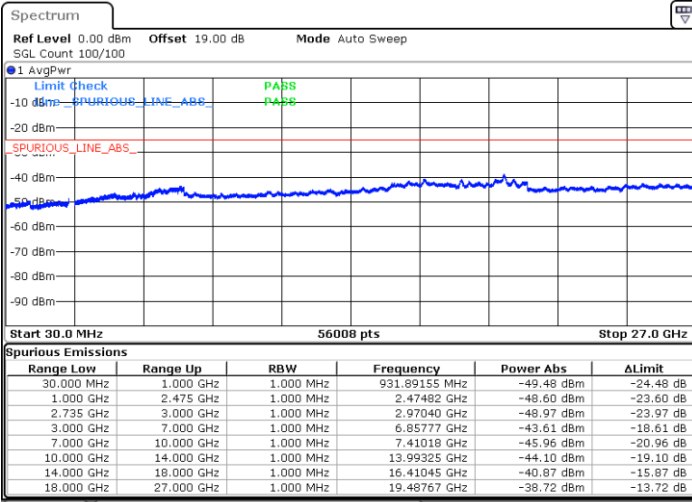

Highest Channel / 1RB99 and 1RB0

Date: 8 MAY.2020 20:32:52

Date: 8 MAY.2020 20:25:53

Highest Channel / FullIRB

N/A

Date: 8 MAY.2020 20:34:15

LTE Band 41 / 20MHz+15MHz

QPSK

Lowest Channel / 1RB0 and 1RB74

Lowest Channel / 1RB99 and 1RB0

Date: 8 MAY.2020 23:13:43

Date: 8 MAY.2020 23:12:20

Lowest Channel / FullIRB

N/A

Date: 8 MAY.2020 23:20:42

LTE Band 41 / 20MHz+15MHz

QPSK

Middle Channel / 1RB0 and 1RB74

Middle Channel / 1RB99 and 1RB0

Date: 8 MAY.2020 23:29:57

Date: 8 MAY.2020 23:31:21

Middle Channel / FullIRB

N/A

Date: 8 MAY.2020 23:22:06

LTE Band 41 / 20MHz+15MHz

QPSK

Highest Channel / 1RB0 and 1RB74

Highest Channel / 1RB99 and 1RB0

Date: 8 MAY.2020 23:51:44

Date: 8 MAY.2020 23:44:46

Highest Channel / FullIRB

N/A