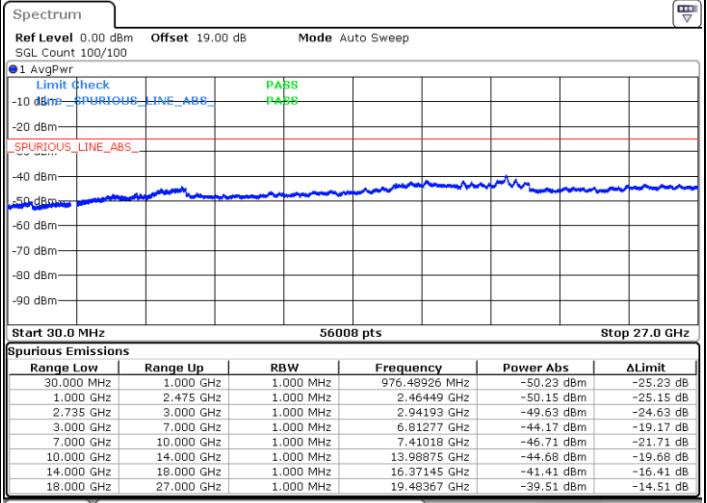

Highest Channel / 1RB0 and 1RB99

Highest Channel / 1RB49 and 1RB0

Date: 8 MAY.2020 19:24:20

Date: 8 MAY.2020 19:17:20

Highest Channel / FullIRB

N/A

Date: 8 MAY.2020 19:25:44

LTE Band 41 / 15MHz+10MHz

QPSK

Lowest Channel / 1RB0 and 1RB49

Lowest Channel / 1RB74 and 1RB0

Date: 6 MAY.2020 23:10:36

Date: 6 MAY.2020 23:09:15

Lowest Channel / FullRB

N/A

Date: 6 MAY.2020 23:17:23

LTE Band 41 / 15MHz+10MHz

QPSK

Middle Channel / 1RB0 and 1RB49

Middle Channel / 1RB74 and 1RB0

Date: 6 MAY.2020 23:25:31

Date: 6 MAY.2020 23:50:10

Middle Channel / FullIRB

N/A

Date: 6 MAY.2020 23:18:44

LTE Band 41 / 15MHz+10MHz

QPSK

Highest Channel / 1RB0 and 1RB49

Highest Channel / 1RB74 and 1RB0

Date: 7.MAY.2020 00:10:22

Date: 7.MAY.2020 00:03:35

Highest Channel / FullIRB