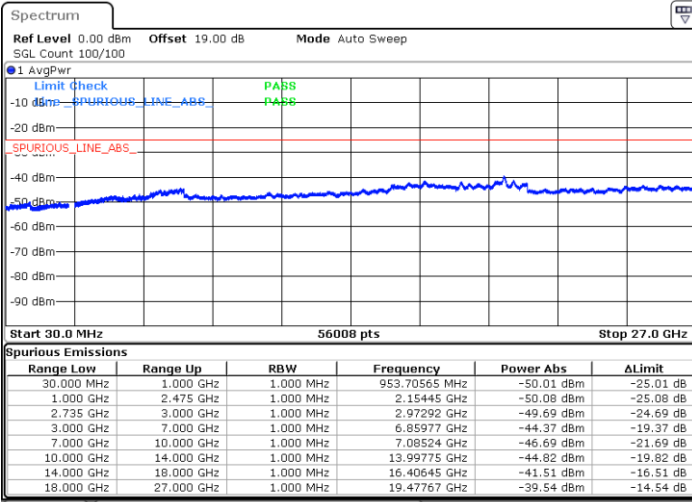

QPSK

Lowest Channel / 1RB0 and 1RB49

Lowest Channel / 1RB74 and 1RB0

Date: 6 MAY.2020 23:10:36

Date: 6 MAY.2020 23:09:15

Lowest Channel / FullRB

N/A

Date: 6 MAY.2020 23:17:23

LTE Band 41 / 15MHz+10MHz

QPSK

Middle Channel / 1RB0 and 1RB49

Middle Channel / 1RB74 and 1RB0

Date: 6 MAY.2020 23:25:31

Date: 6 MAY.2020 23:50:10

Middle Channel / FullIRB

N/A

Date: 6 MAY.2020 23:18:44

LTE Band 41 / 15MHz+10MHz

QPSK

Highest Channel / 1RB0 and 1RB49

Highest Channel / 1RB74 and 1RB0

Date: 7.MAY.2020 00:10:22

Date: 7.MAY.2020 00:03:35

Highest Channel / FullIRB