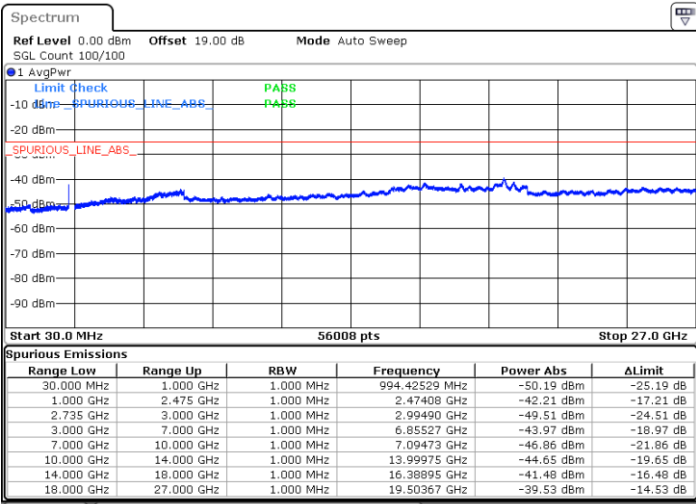

Highest Channel / 1RB0 and 1RB99

Highest Channel / 1RB49 and 1RB0

Date: 8 MAY.2020 19:24:20

Date: 8 MAY.2020 19:17:20

Highest Channel / FullIRB

N/A

Date: 8 MAY.2020 19:25:44

LTE Band 41 / 15MHz+10MHz

QPSK

Lowest Channel / 1RB0 and 1RB49

Lowest Channel / 1RB74 and 1RB0

Date: 6 MAY.2020 23:10:36

Date: 6 MAY.2020 23:09:15

Lowest Channel / FullRB

N/A

Date: 6 MAY.2020 23:17:23