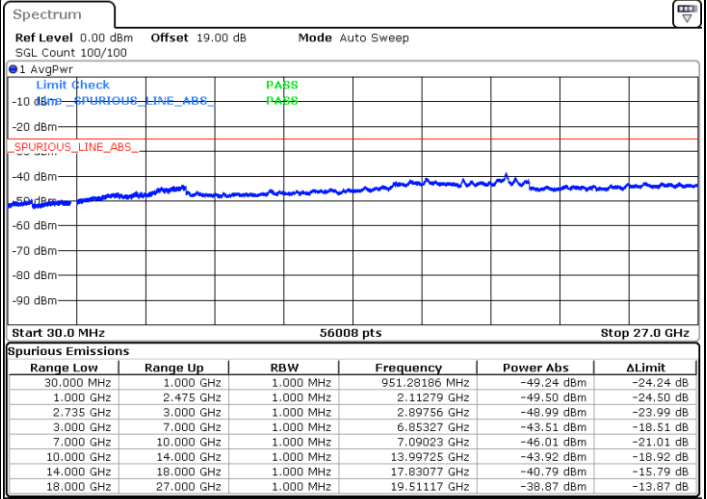

LTE Band 41 / 20MHz+15MHz

QPSK

Highest Channel / 1RB0 and 1RB74

Highest Channel / 1RB99 and 1RB0

Date: 8 MAY.2020 23:51:44

Date: 8 MAY.2020 23:44:46

Highest Channel / FullIRB

N/A

Date: 8 MAY.2020 23:53:08

LTE Band 41 / 20MHz+20MHz

QPSK

Lowest Channel / 1RB0 and 1RB99

Lowest Channel / 1RB99 and 1RB0

Date: 10.MAY.2020 00:22:56

Date: 10.MAY.2020 00:21:33

Lowest Channel / FullIRB

N/A

Date: 10.MAY.2020 00:30:44

LTE Band 41 / 20MHz+20MHz

QPSK

MiddleChannel / 1RB0 and 1RB99

Middle Channel / 1RB99 and 1RB0

Date: 10.MAY.2020 00:42:08

Date: 10.MAY.2020 00:43:31

Middle Channel / FullIRB

N/A

Date: 10.MAY.2020 00:34:30

LTE Band 41 / 20MHz+20MHz

QPSK

Highest Channel / 1RB0 and 1RB99

Highest Channel / 1RB99 and 1RB0

Date: 10.MAY.2020 01:05:16