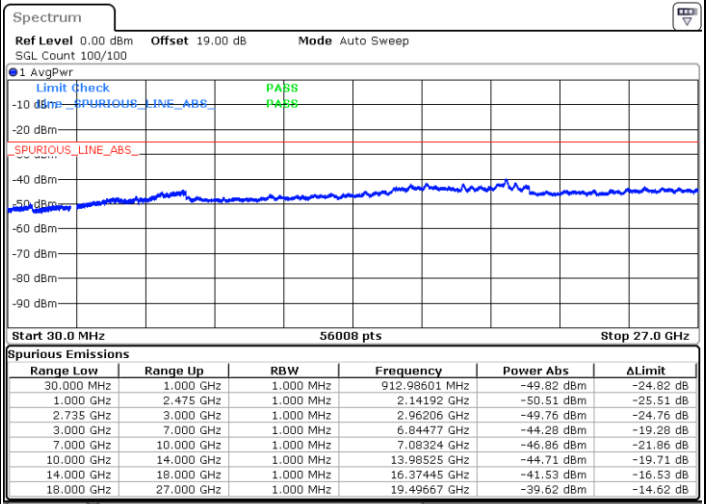

Date: 6 MAY.2020 20:26:34

LTE Band 41 / 10MHz+15MHz

QPSK

Lowest Channel / 1RB0 and 1RB74

Lowest Channel / 1RB49 and 1RB0

Date: 6 MAY.2020 21:52:19

Date: 6 MAY.2020 21:50:58

Lowest Channel / FullIRB

N/A

Date: 6 MAY.2020 21:59:06

LTE Band 41 / 10MHz+15MHz

QPSK

MiddleChannel / 1RB0 and 1RB74

Middle Channel / 1RB49 and 1RB0

Date: 6 MAY.2020 22:07:15

Date: 6 MAY.2020 22:08:36

Middle Channel / FullIRB

N/A

Date: 6 MAY.2020 22:00:27

LTE Band 41 / 10MHz+15MHz

QPSK

Highest Channel / 1RB0 and 1RB74

Highest Channel / 1RB49 and 1RB0

Date: 6 MAY.2020 22:19:28

Date: 6 MAY.2020 22:12:41

Highest Channel / FullIRB

N/A

Date: 6 MAY.2020 22:12:41

LTE Band 41 / 10MHz+20MHz

QPSK

Lowest Channel / 1RB0 and 1RB99

Lowest Channel / 1RB49 and 1RB0