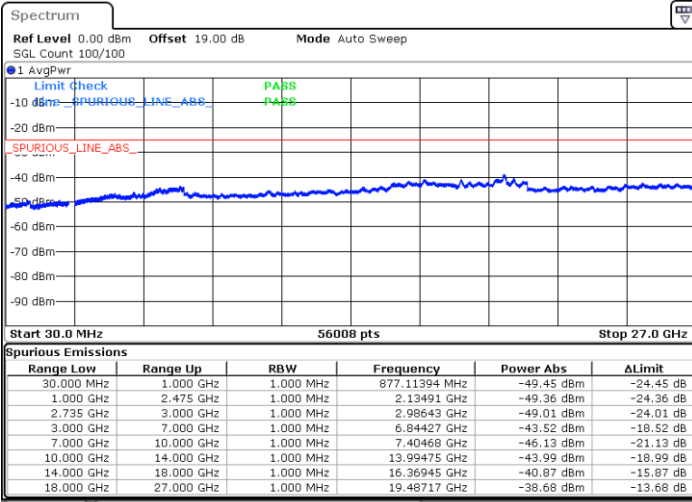

Highest Channel / 1RB0 and 1RB99

Highest Channel / 1RB49 and 1RB0

Date: 8 MAY.2020 19:24:20

Date: 8 MAY.2020 19:17:20

Highest Channel / FullIRB

N/A

Date: 8 MAY.2020 19:25:44

LTE Band 41 / 15MHz+10MHz

QPSK

Lowest Channel / 1RB0 and 1RB49

Lowest Channel / 1RB74 and 1RB0

Date: 6 MAY.2020 23:10:36

Date: 6 MAY.2020 23:09:15

Lowest Channel / FullRB

N/A

Date: 6 MAY.2020 23:17:23