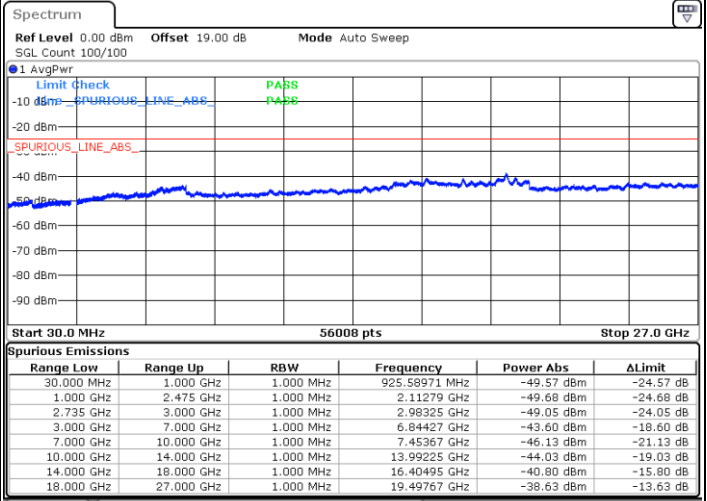

Highest Channel / 1RB99 and 1RB0

Date: 8 MAY.2020 20:32:52

Date: 8 MAY.2020 20:25:53

Highest Channel / FullIRB

N/A

Date: 8 MAY.2020 20:34:15

LTE Band 41 / 20MHz+15MHz

QPSK

Lowest Channel / 1RB0 and 1RB74

Lowest Channel / 1RB99 and 1RB0

Date: 8 MAY.2020 23:13:43

Date: 8 MAY.2020 23:12:20

Lowest Channel / FullIRB

N/A

Date: 8 MAY.2020 23:20:42

LTE Band 41 / 20MHz+15MHz

QPSK

Middle Channel / 1RB0 and 1RB74

Middle Channel / 1RB99 and 1RB0

Date: 8 MAY.2020 23:29:57

Date: 8 MAY.2020 23:31:21

Middle Channel / FullIRB

N/A

Date: 8 MAY.2020 23:22:06

LTE Band 41 / 20MHz+15MHz

QPSK

Highest Channel / 1RB0 and 1RB74

Highest Channel / 1RB99 and 1RB0

Date: 8 MAY.2020 23:51:44

Date: 8 MAY.2020 23:44:46

Highest Channel / FullIRB

N/A