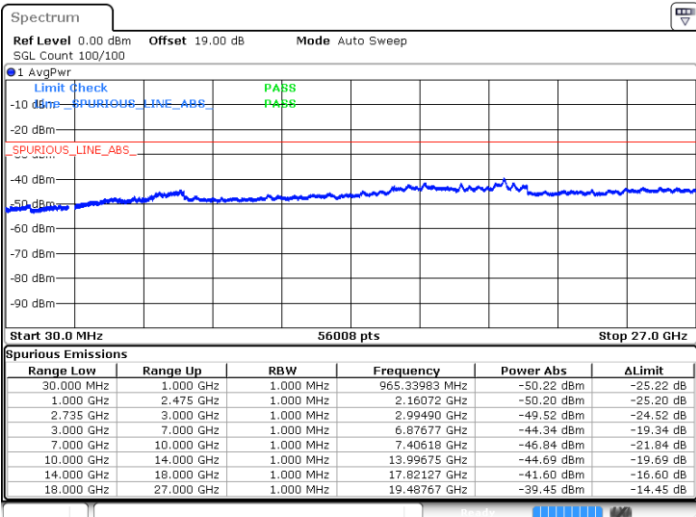

Lowest Channel / FullIRB

N/A

Date: 6 MAY.2020 20:03:29