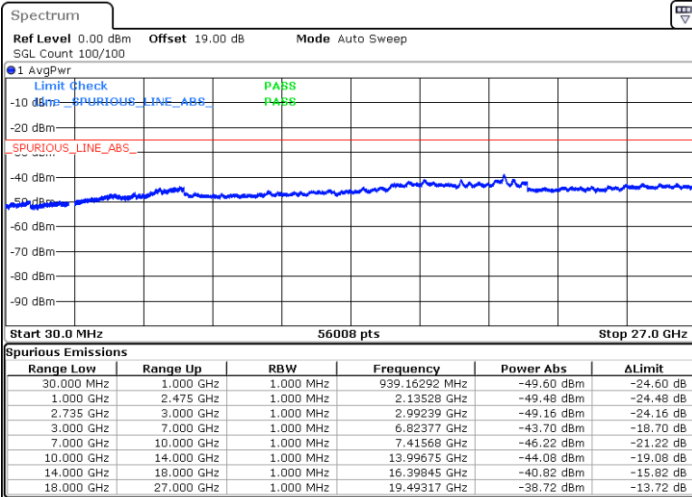

Lowest Channel / 1RB0 and 1RB74

Lowest Channel / 1RB99 and 1RB0

Date: 8 MAY.2020 23:13:43

Date: 8 MAY.2020 23:12:20

Lowest Channel / FullIRB

N/A

Date: 8 MAY.2020 23:20:42

LTE Band 41 / 20MHz+15MHz

LTE Band 41 / 20MHz+15MHz

QPSK

Highest Channel / 1RB0 and 1RB74

Highest Channel / 1RB99 and 1RB0

Date: 8 MAY.2020 23:51:44

Date: 8 MAY.2020 23:44:46

Highest Channel / FullIRB

N/A

Date: 8 MAY.2020 23:53:08

LTE Band 41 / 20MHz+20MHz

QPSK

Lowest Channel / 1RB0 and 1RB99

Lowest Channel / 1RB99 and 1RB0

Date: 10.MAY.2020 00:22:56

Date: 10.MAY.2020 00:21:33

Lowest Channel / FullIRB