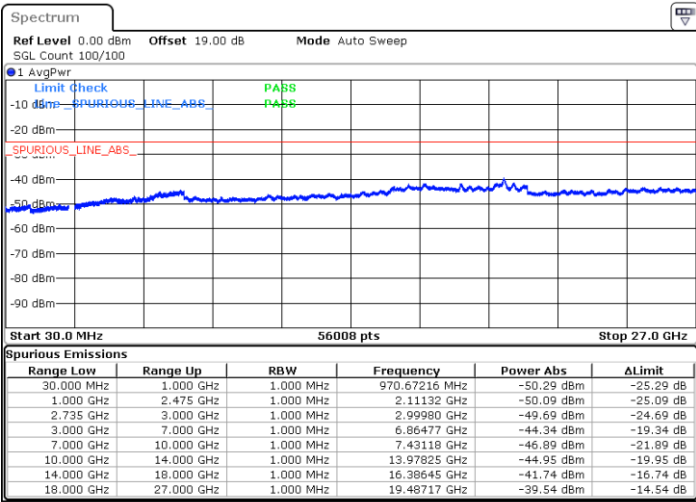

Date: 6 MAY.2020 20:26:34

LTE Band 41 / 10MHz+15MHz

QPSK

Lowest Channel / 1RB0 and 1RB74

Lowest Channel / 1RB49 and 1RB0

Date: 6 MAY.2020 21:52:19

Date: 6 MAY.2020 21:50:58

Lowest Channel / FullIRB

N/A

Date: 6 MAY.2020 21:59:06

LTE Band 41 / 10MHz+15MHz

QPSK

MiddleChannel / 1RB0 and 1RB74

Middle Channel / 1RB49 and 1RB0

Date: 6 MAY.2020 22:07:15

Date: 6 MAY.2020 22:08:36

Middle Channel / FullIRB

N/A

Date: 6 MAY.2020 22:00:27

LTE Band 41 / 10MHz+15MHz

QPSK

Highest Channel / 1RB0 and 1RB74

Highest Channel / 1RB49 and 1RB0

Date: 6 MAY.2020 22:19:28

Date: 6 MAY.2020 22:12:41

Highest Channel / FullIRB

N/A

Date: 6 MAY.2020 22:12:41

LTE Band 41 / 10MHz+20MHz

QPSK

Lowest Channel / 1RB0 and 1RB99

Lowest Channel / 1RB49 and 1RB0