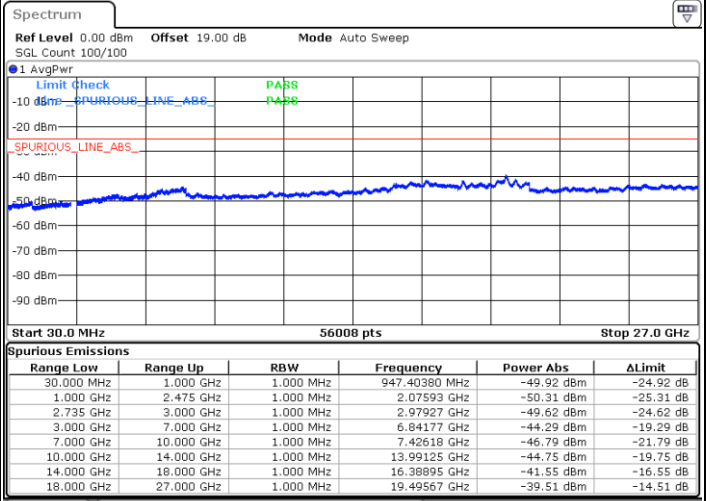

LTE Band 41 / 15MHz+10MHz

QPSK

Middle Channel / 1RB0 and 1RB49

Middle Channel / 1RB74 and 1RB0

Date: 6 MAY.2020 23:25:31

Date: 6 MAY.2020 23:50:10

Middle Channel / FullIRB

N/A

Date: 6 MAY.2020 23:18:44

LTE Band 41 / 15MHz+10MHz

QPSK

Highest Channel / 1RB0 and 1RB49

Highest Channel / 1RB74 and 1RB0

Date: 7.MAY.2020 00:10:22

Date: 7.MAY.2020 00:03:35

Highest Channel / FullIRB

N/A

Date: 7.MAY.2020 00:11:43

LTE Band 41 / 15MHz+15MHz

QPSK

Lowest Channel / 1RB0 and 1RB74

Lowest Channel / 1RB74 and 1RB0

Date: 8 MAY.2020 21:02:12

Date: 8 MAY.2020 21:00:49

Lowest Channel / FullRB

N/A

Date: 8 MAY.2020 21:09:11

LTE Band 41 / 15MHz+15MHz

QPSK

Middle Channel / 1RB0 and 1RB74

Middle Channel / 1RB74 and 1RB0

Date: 8 MAY.2020 21:17:34