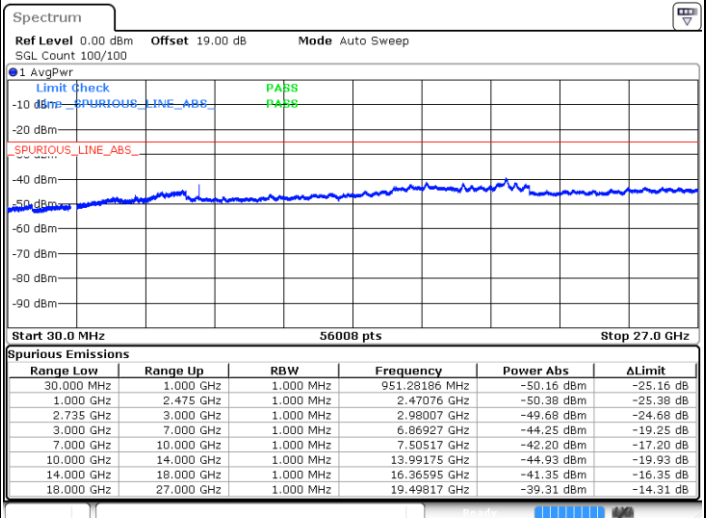

Middle Channel / FullIRB

N/A

Date: 10.MAY.2020 00:34:30

LTE Band 41 / 20MHz+20MHz

QPSK

Highest Channel / 1RB0 and 1RB99

Highest Channel / 1RB99 and 1RB0

Date: 10.MAY.2020 01:05:16

Date: 10.MAY.2020 00:57:29

Highest Channel / FullIRB

N/A

Date: 10.MAY.2020 01:06:39

LTE Band 41 / 5MHz+20MHz

16QAM

Lowest Channel / 1RB0 and 1RB99

Lowest Channel / 1RB24 and 1RB0