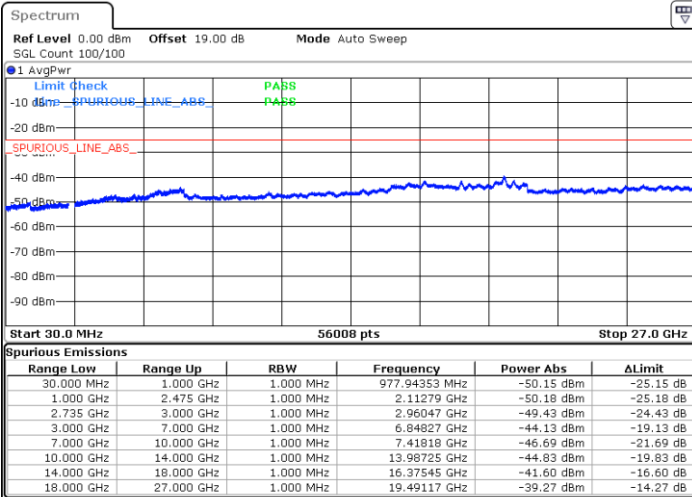

Middle Channel / FullIRB

N/A

Date: 6 MAY.2020 22:00:27

LTE Band 41 / 10MHz+15MHz

QPSK

Highest Channel / 1RB0 and 1RB74

Highest Channel / 1RB49 and 1RB0

Date: 6 MAY.2020 22:19:28

Date: 6 MAY.2020 22:12:41

Highest Channel / FullIRB

N/A

Date: 6 MAY.2020 22:12:41

LTE Band 41 / 10MHz+20MHz

QPSK

Lowest Channel / 1RB0 and 1RB99

Lowest Channel / 1RB49 and 1RB0

Date: 7.MAY.2020 19:00:00

Date: 7.MAY.2020 18:58:44

Lowest Channel / FullIRB

N/A

Date: 7.MAY.2020 19:06:18

LTE Band 41 / 10MHz+20MHz

QPSK

Middle Channel / 1RB0 and 1RB99