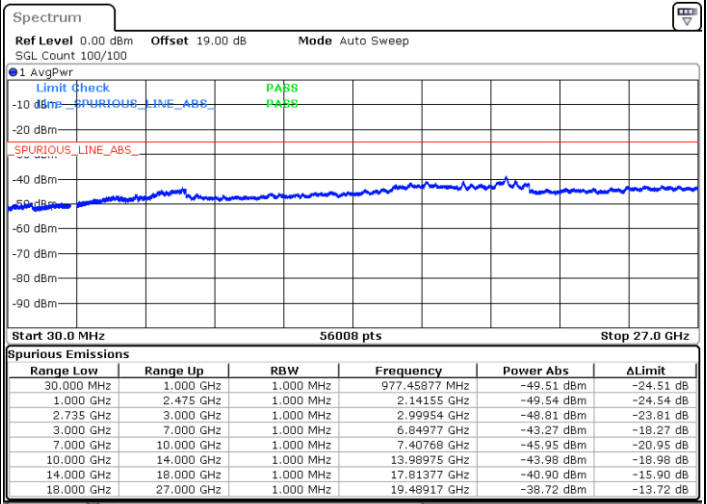

N/A

Date: 6 MAY.2020 21:02:36

LTE Band 41 / 20MHz+5MHz

QPSK

Highest Channel / 1RB0 and 1RB24

Highest Channel / 1RB99 and 1RB0

Date: 6 MAY.2020 21:22:48

Date: 6 MAY.2020 21:16:00

Highest Channel / FullIRB

N/A

Date: 6 MAY.2020 21:24:09

LTE Band 41 / 20MHz+10MHz

QPSK

Lowest Channel / 1RB0 and 1RB49

Lowest Channel / 1RB99 and 1RB0

Date: 8 MAY.2020 19:55:41

Date: 8 MAY.2020 19:54:17

Lowest Channel / FullIRB

N/A

Date: 8 MAY.2020 20:02:40

LTE Band 41 / 20MHz+10MHz

QPSK

Middle Channel / 1RB0 and 1RB49

Middle Channel / 1RB99 and 1RB0