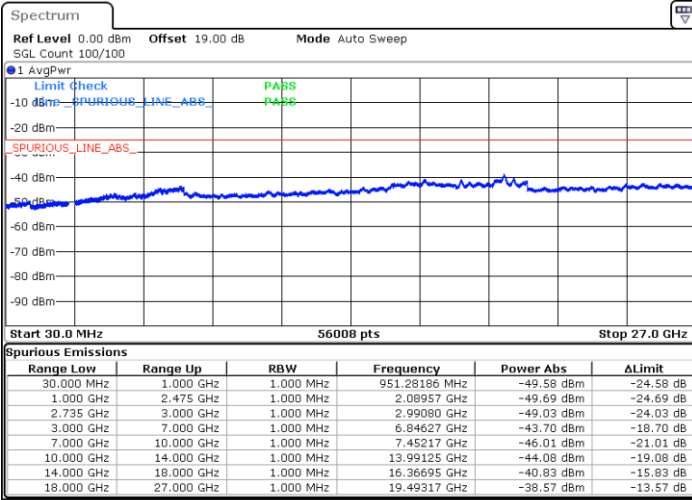

Lowest Channel / FullRB

N/A

Date: 8 MAY.2020 21:09:11

LTE Band 41 / 15MHz+15MHz

QPSK

Middle Channel / 1RB0 and 1RB74

Middle Channel / 1RB74 and 1RB0

Date: 8 MAY.2020 21:17:34

Date: 8 MAY.2020 21:18:57

Middle Channel / FullIRB

N/A

Date: 8 MAY.2020 21:10:35

LTE Band 41 / 15MHz+15MHz

QPSK

Highest Channel / 1RB0 and 1RB74

Highest Channel / 1RB74 and 1RB0

Date: 8 MAY.2020 21:39:21

Date: 8 MAY.2020 21:32:23

Highest Channel / FullIRB

N/A

Date: 8 MAY.2020 21:32:23

LTE Band 41 / 15MHz+20MHz

QPSK

Lowest Channel / 1RB0 and 1RB99