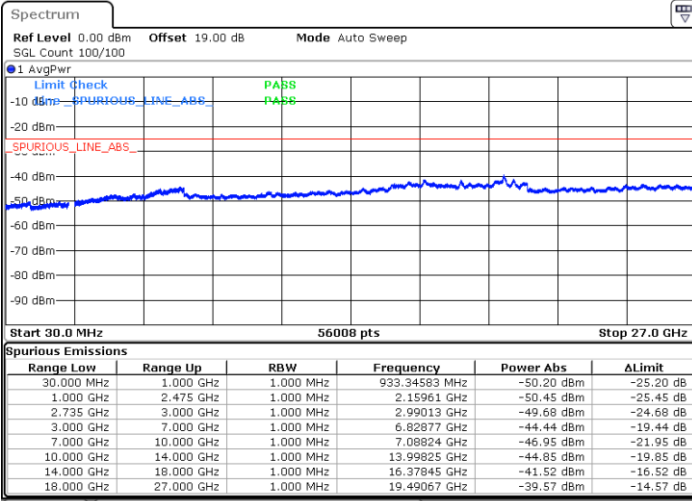

Middle Channel / FullIRB

N/A

Date: 6 MAY.2020 22:00:27

LTE Band 41 / 10MHz+15MHz

QPSK

Highest Channel / 1RB0 and 1RB74

Highest Channel / 1RB49 and 1RB0

Date: 6 MAY.2020 22:19:28

Date: 6 MAY.2020 22:12:41

Highest Channel / FullIRB

N/A

Date: 6 MAY.2020 22:12:41

LTE Band 41 / 10MHz+20MHz

QPSK

Lowest Channel / 1RB0 and 1RB99

Lowest Channel / 1RB49 and 1RB0

Date: 7.MAY.2020 19:00:00

Date: 7.MAY.2020 18:58:44

Lowest Channel / FullIRB

N/A

Date: 7.MAY.2020 19:06:18

LTE Band 41 / 10MHz+20MHz

QPSK

Middle Channel / 1RB0 and 1RB99