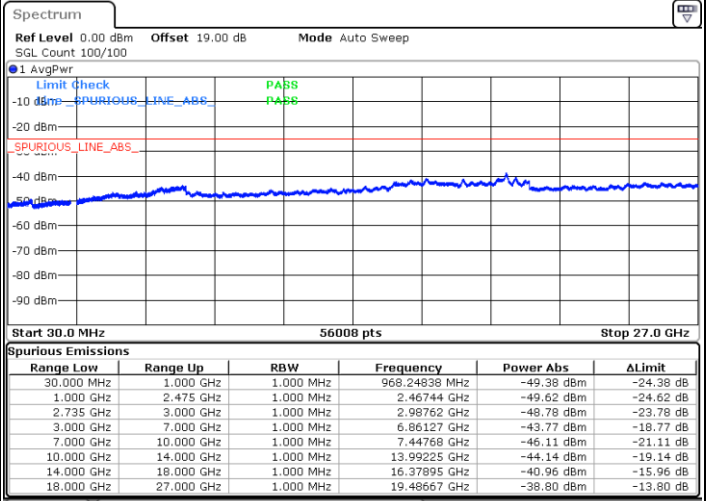

Date: 8 MAY.2020 21:39:21

Date: 8 MAY.2020 21:32:23

Highest Channel / FullIRB

N/A

Date: 8 MAY.2020 21:32:23

LTE Band 41 / 15MHz+20MHz

QPSK

Lowest Channel / 1RB0 and 1RB99

Lowest Channel / 1RB74 and 1RB0

Date: 8 MAY.2020 22:01:31

Date: 8 MAY.2020 22:00:07

Lowest Channel / FullIRB

N/A

Date: 8 MAY.2020 22:08:30

LTE Band 41 / 15MHz+20MHz

QPSK

Middle Channel / 1RB0 and 1RB9

Middle Channel / 1RB74 and 1RB0

Date: 8 MAY.2020 22:16:53

Date: 8 MAY.2020 22:18:16

Middle Channel / FullIRB

N/A

Date: 8 MAY.2020 22:09:53

LTE Band 41 / 15MHz+20MHz

QPSK

Highest Channel / 1RB0 and 1RB99

Highest Channel / 1RB74 and 1RB0

Date: 8 MAY.2020 22:38:42

Date: 8 MAY.2020 22:31:43

Highest Channel / FullIRB

N/A

Date: 8 MAY.2020 22:40:06