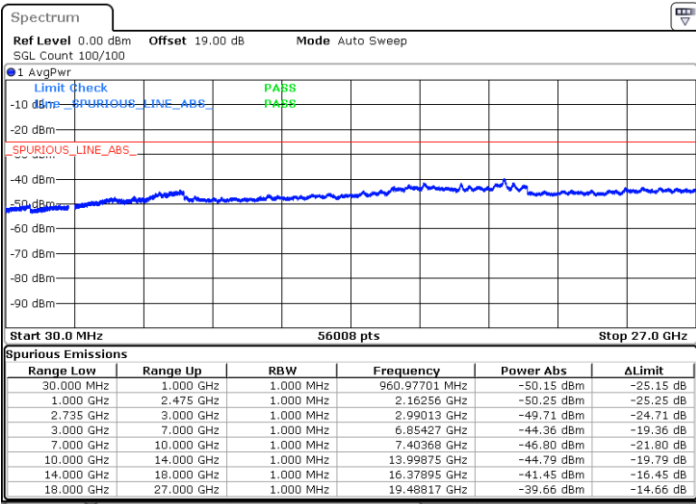

Date: 6 MAY.2020 20:26:34

LTE Band 41 / 10MHz+15MHz

QPSK

Lowest Channel / 1RB0 and 1RB74

Lowest Channel / 1RB49 and 1RB0

Date: 6 MAY.2020 21:52:19

Date: 6 MAY.2020 21:50:58

Lowest Channel / FullIRB

N/A

Date: 6 MAY.2020 21:59:06

LTE Band 41 / 10MHz+15MHz

QPSK

MiddleChannel / 1RB0 and 1RB74

Middle Channel / 1RB49 and 1RB0

Date: 6 MAY.2020 22:07:15

Date: 6 MAY.2020 22:08:36

Middle Channel / FullIRB

N/A

Date: 6 MAY.2020 22:00:27

LTE Band 41 / 10MHz+15MHz

QPSK

Highest Channel / 1RB0 and 1RB74

Highest Channel / 1RB49 and 1RB0

Date: 6 MAY.2020 22:19:28

Date: 6 MAY.2020 22:12:41

Highest Channel / FullIRB

N/A

Date: 6 MAY.2020 22:12:41

LTE Band 41 / 10MHz+20MHz

QPSK

Lowest Channel / 1RB0 and 1RB99

Lowest Channel / 1RB49 and 1RB0