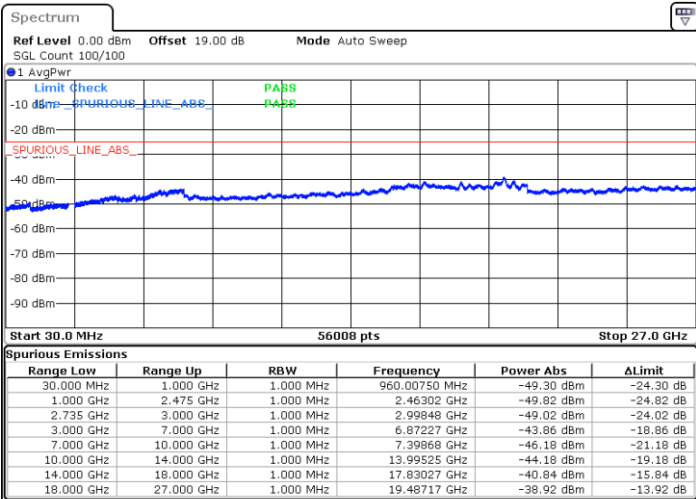

Date: 8 MAY.2020 21:39:21

Date: 8 MAY.2020 21:32:23

Highest Channel / FullIRB

N/A

Date: 8 MAY.2020 21:32:23

LTE Band 41 / 15MHz+20MHz

QPSK

Lowest Channel / 1RB0 and 1RB99

Lowest Channel / 1RB74 and 1RB0

Date: 8 MAY.2020 22:01:31

Date: 8 MAY.2020 22:00:07

Lowest Channel / FullIRB

N/A

Date: 8 MAY.2020 22:08:30

LTE Band 41 / 15MHz+20MHz

QPSK

Middle Channel / 1RB0 and 1RB9

Middle Channel / 1RB74 and 1RB0

Date: 8 MAY.2020 22:16:53

Date: 8 MAY.2020 22:18:16

Middle Channel / FullIRB

N/A

Date: 8 MAY.2020 22:09:53

LTE Band 41 / 15MHz+20MHz

QPSK

Highest Channel / 1RB0 and 1RB99

Highest Channel / 1RB74 and 1RB0

Date: 8 MAY.2020 22:38:42

Date: 8 MAY.2020 22:31:43

Highest Channel / FullIRB

N/A

Date: 8 MAY.2020 22:40:06