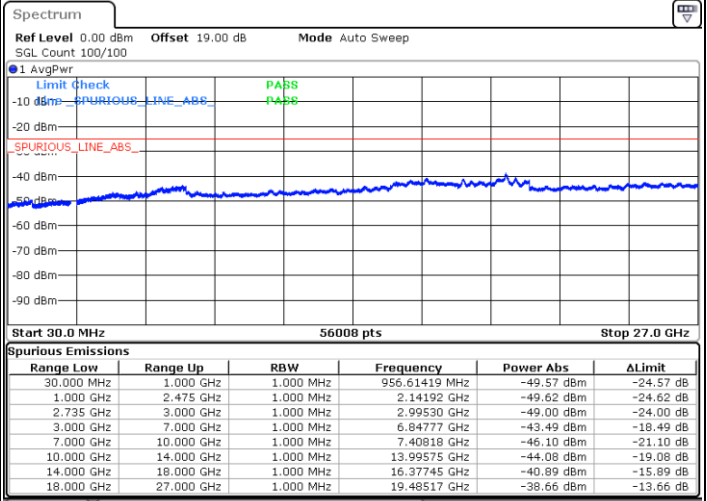

N/A

Date: 7.MAY.2020 00:11:43

LTE Band 41 / 15MHz+15MHz

QPSK

Lowest Channel / 1RB0 and 1RB74

Lowest Channel / 1RB74 and 1RB0

Date: 8 MAY.2020 21:02:12

Date: 8 MAY.2020 21:00:49

Lowest Channel / FullRB

N/A

Date: 8 MAY.2020 21:09:11

LTE Band 41 / 15MHz+15MHz

QPSK

Middle Channel / 1RB0 and 1RB74

Middle Channel / 1RB74 and 1RB0

Date: 8 MAY.2020 21:17:34

Date: 8 MAY.2020 21:18:57

Middle Channel / FullIRB

N/A

Date: 8 MAY.2020 21:10:35

LTE Band 41 / 15MHz+15MHz

QPSK

Highest Channel / 1RB0 and 1RB74

Highest Channel / 1RB74 and 1RB0

Date: 8 MAY.2020 21:39:21

Date: 8 MAY.2020 21:32:23

Highest Channel / FullIRB

N/A

Date: 8 MAY.2020 21:32:23

LTE Band 41 / 15MHz+20MHz

QPSK

Lowest Channel / 1RB0 and 1RB99