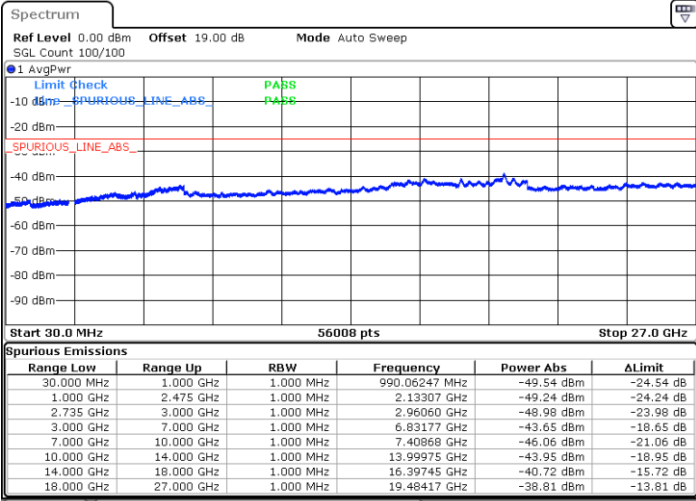

Date: 8 MAY.2020 19:54:17

Lowest Channel / FullIRB

N/A

Date: 8 MAY.2020 20:02:40

LTE Band 41 / 20MHz+10MHz

QPSK

Middle Channel / 1RB0 and 1RB49

Middle Channel / 1RB99 and 1RB0

Date: 8 MAY.2020 20:11:03

Date: 8 MAY.2020 20:12:27

Middle Channel / FullIRB

N/A

Date: 8 MAY.2020 20:04:04

LTE Band 41 / 20MHz+10MHz

QPSK

Highest Channel / 1RB0 and 1RB49

Highest Channel / 1RB99 and 1RB0

Date: 8 MAY.2020 20:32:52

Date: 8 MAY.2020 20:25:53

Highest Channel / FullIRB

N/A

Date: 8 MAY.2020 20:34:15

LTE Band 41 / 20MHz+15MHz

QPSK

Lowest Channel / 1RB0 and 1RB74

Lowest Channel / 1RB99 and 1RB0

Date: 8 MAY.2020 23:13:43

Date: 8 MAY.2020 23:12:20

Lowest Channel / FullIRB

N/A

Date: 8 MAY.2020 23:20:42

LTE Band 41 / 20MHz+15MHz