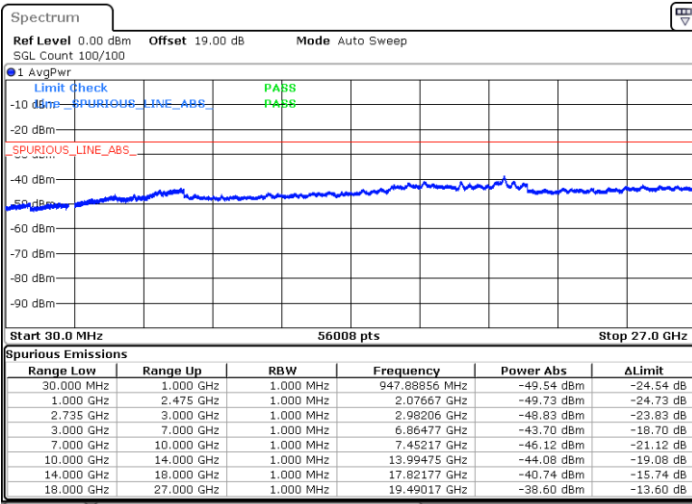

N/A

Date: 6 MAY.2020 21:02:36

LTE Band 41 / 20MHz+5MHz

QPSK

Highest Channel / 1RB0 and 1RB24

Highest Channel / 1RB99 and 1RB0

Date: 6 MAY.2020 21:22:48

Date: 6 MAY.2020 21:16:00

Highest Channel / FullIRB

N/A

Date: 6 MAY.2020 21:24:09

LTE Band 41 / 20MHz+10MHz

QPSK

Lowest Channel / 1RB0 and 1RB49

Lowest Channel / 1RB99 and 1RB0

Date: 8 MAY.2020 19:55:41

Date: 8 MAY.2020 19:54:17

Lowest Channel / FullIRB

N/A

Date: 8 MAY.2020 20:02:40

LTE Band 41 / 20MHz+10MHz

QPSK

Middle Channel / 1RB0 and 1RB49

Middle Channel / 1RB99 and 1RB0