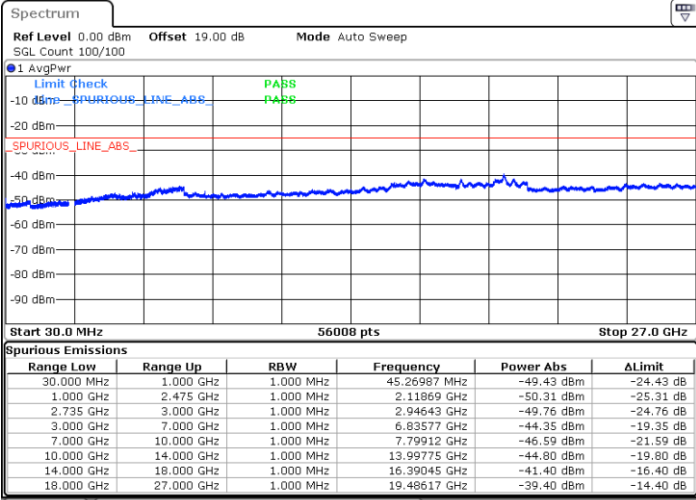

LTE Band 41 / 20MHz+5MHz

QPSK

Lowest Channel / 1RB0 and 1RB24

Lowest Channel / 1RB99 and 1RB0

Date: 6 MAY.2020 20:46:19

Date: 6 MAY.2020 20:44:58

Lowest Channel / FullRB

N/A

Date: 6 MAY.2020 20:53:06

LTE Band 41 / 20MHz+5MHz

QPSK

Middle Channel / 1RB0 and 1RB24

Middle Channel / 1RB99 and 1RB0

Date: 6 MAY.2020 21:01:15

Date: 6 MAY.2020 21:02:36

Middle Channel / FullIRB

N/A

Date: 6 MAY.2020 21:02:36

LTE Band 41 / 20MHz+5MHz

QPSK

Highest Channel / 1RB0 and 1RB24

Highest Channel / 1RB99 and 1RB0

Date: 6 MAY.2020 21:22:48

Date: 6 MAY.2020 21:16:00

Highest Channel / FullIRB

N/A

Date: 6 MAY.2020 21:24:09

LTE Band 41 / 20MHz+10MHz

QPSK

Lowest Channel / 1RB0 and 1RB49

Lowest Channel / 1RB99 and 1RB0

Date: 8 MAY.2020 19:55:41