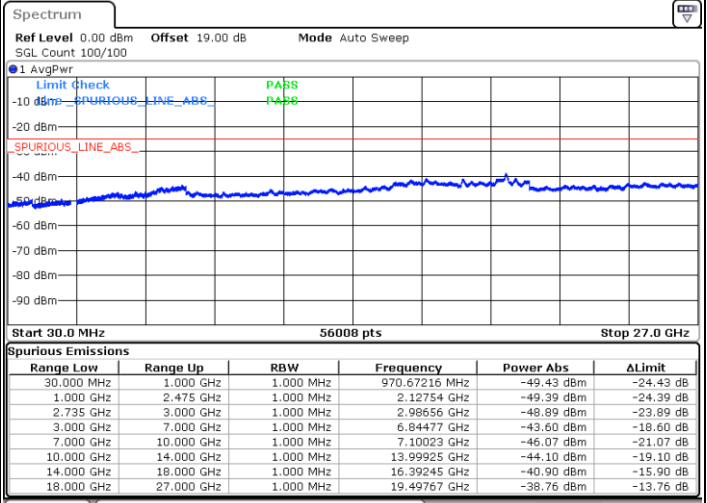

Date: 8 MAY.2020 20:11:03

Date: 8 MAY.2020 20:12:27

Middle Channel / FullIRB

N/A

Date: 8 MAY.2020 20:04:04

LTE Band 41 / 20MHz+10MHz

QPSK

Highest Channel / 1RB0 and 1RB49

Highest Channel / 1RB99 and 1RB0

Date: 8 MAY.2020 20:32:52

Date: 8 MAY.2020 20:25:53

Highest Channel / FullIRB

N/A

Date: 8 MAY.2020 20:34:15

LTE Band 41 / 20MHz+15MHz

QPSK

Lowest Channel / 1RB0 and 1RB74

Lowest Channel / 1RB99 and 1RB0

Date: 8 MAY.2020 23:13:43

Date: 8 MAY.2020 23:12:20

Lowest Channel / FullIRB

N/A

Date: 8 MAY.2020 23:20:42

LTE Band 41 / 20MHz+15MHz