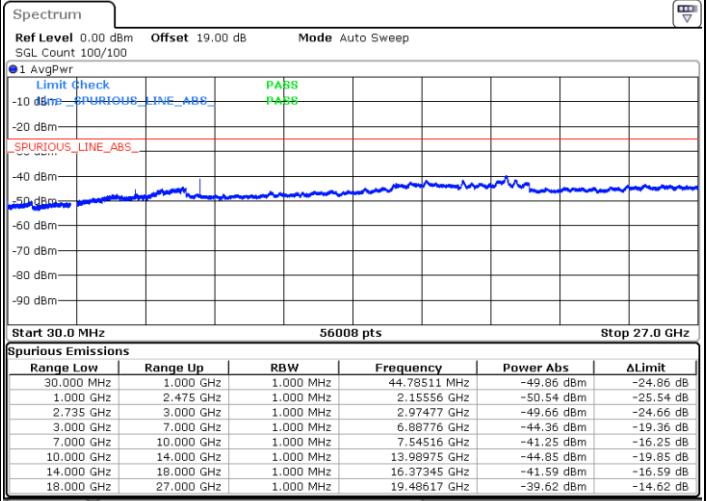

Middle Channel / 1RB0 and 1RB9

Middle Channel / 1RB74 and 1RB0

Date: 8 MAY.2020 22:16:53

Date: 8 MAY.2020 22:18:16

Middle Channel / FullIRB

N/A

Date: 8 MAY.2020 22:09:53

LTE Band 41 / 15MHz+20MHz

QPSK

Highest Channel / 1RB0 and 1RB99

Highest Channel / 1RB74 and 1RB0

Date: 8 MAY.2020 22:38:42

Date: 8 MAY.2020 22:31:43

Highest Channel / FullIRB

N/A

Date: 8 MAY.2020 22:40:06

LTE Band 41 / 20MHz+5MHz

QPSK

Lowest Channel / 1RB0 and 1RB24

Lowest Channel / 1RB99 and 1RB0

Date: 6 MAY.2020 20:46:19

Date: 6 MAY.2020 20:44:58

Lowest Channel / FullRB

N/A