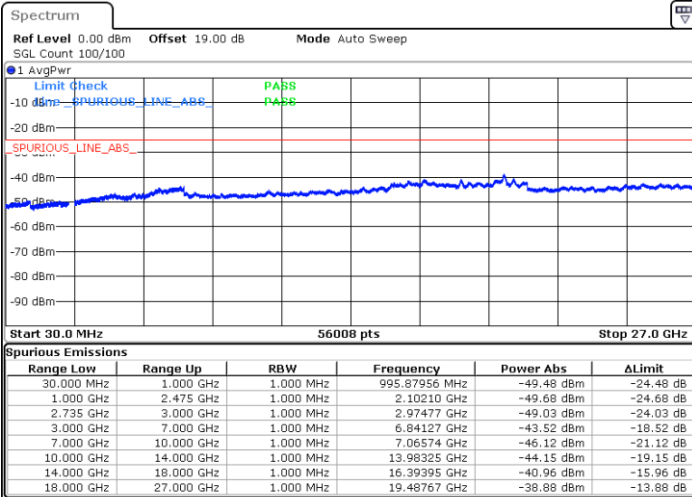

N/A

Date: 10.MAY.2020 00:30:44

LTE Band 41 / 20MHz+20MHz

QPSK

MiddleChannel / 1RB0 and 1RB99

Middle Channel / 1RB99 and 1RB0

Date: 10.MAY.2020 00:42:08

Date: 10.MAY.2020 00:43:31

Middle Channel / FullIRB

N/A

Date: 10.MAY.2020 00:34:30

LTE Band 41 / 20MHz+20MHz

QPSK

Highest Channel / 1RB0 and 1RB99

Highest Channel / 1RB99 and 1RB0

Date: 10.MAY.2020 01:05:16

Date: 10.MAY.2020 00:57:29

Highest Channel / FullIRB

N/A

Date: 10.MAY.2020 01:06:39

LTE Band 41 / 5MHz+20MHz

16QAM

Lowest Channel / 1RB0 and 1RB99

Lowest Channel / 1RB24 and 1RB0