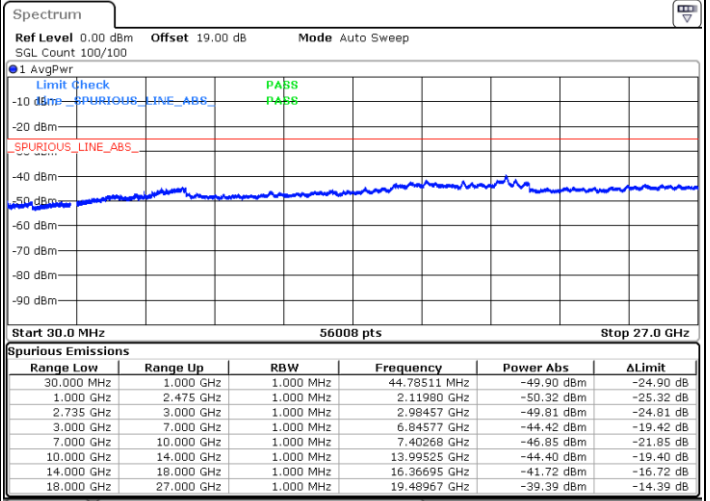

Date: 6 MAY.2020 20:53:06

LTE Band 41 / 20MHz+5MHz

QPSK

Middle Channel / 1RB0 and 1RB24

Middle Channel / 1RB99 and 1RB0

Date: 6 MAY.2020 21:01:15

Date: 6 MAY.2020 21:02:36

Middle Channel / FullIRB

N/A

Date: 6 MAY.2020 21:02:36

LTE Band 41 / 20MHz+5MHz

QPSK

Highest Channel / 1RB0 and 1RB24

Highest Channel / 1RB99 and 1RB0

Date: 6 MAY.2020 21:22:48

Date: 6 MAY.2020 21:16:00

Highest Channel / FullIRB

N/A

Date: 6 MAY.2020 21:24:09

LTE Band 41 / 20MHz+10MHz

QPSK

Lowest Channel / 1RB0 and 1RB49

Lowest Channel / 1RB99 and 1RB0

Date: 8 MAY.2020 19:55:41