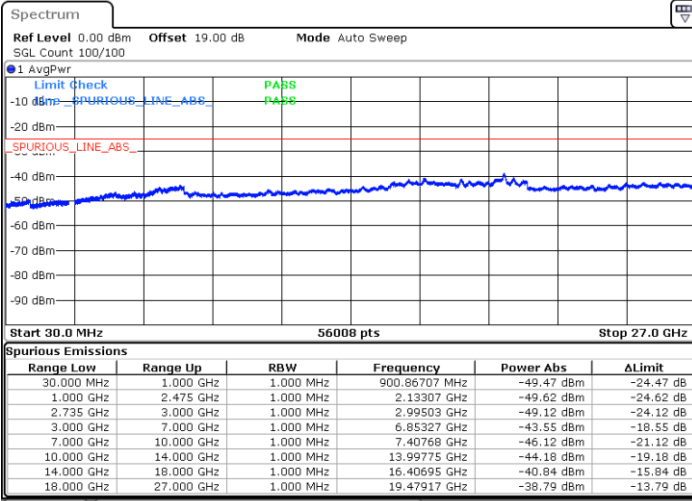

Highest Channel / 1RB99 and 1RB0

Date: 8 MAY.2020 20:32:52

Date: 8 MAY.2020 20:25:53

Highest Channel / FullIRB

N/A

Date: 8 MAY.2020 20:34:15

LTE Band 41 / 20MHz+15MHz

QPSK

Lowest Channel / 1RB0 and 1RB74

Lowest Channel / 1RB99 and 1RB0

Date: 8 MAY.2020 23:13:43

Date: 8 MAY.2020 23:12:20

Lowest Channel / FullIRB

N/A

Date: 8 MAY.2020 23:20:42

LTE Band 41 / 20MHz+15MHz

QPSK

Middle Channel / 1RB0 and 1RB74

Middle Channel / 1RB99 and 1RB0

Date: 8 MAY.2020 23:29:57

Date: 8 MAY.2020 23:31:21

Middle Channel / FullIRB

N/A

Date: 8 MAY.2020 23:22:06

LTE Band 41 / 20MHz+15MHz

QPSK

Highest Channel / 1RB0 and 1RB74

Highest Channel / 1RB99 and 1RB0

Date: 8 MAY.2020 23:51:44

Date: 8 MAY.2020 23:44:46

Highest Channel / FullIRB

N/A