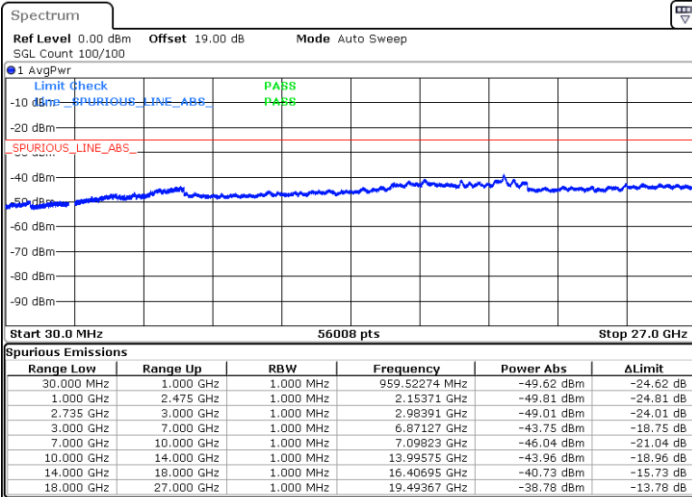

N/A

Date: 7.MAY.2020 00:11:43

LTE Band 41 / 15MHz+15MHz

QPSK

Lowest Channel / 1RB0 and 1RB74

Lowest Channel / 1RB74 and 1RB0

Date: 8 MAY.2020 21:02:12

Date: 8 MAY.2020 21:00:49

Lowest Channel / FullRB

N/A

Date: 8 MAY.2020 21:09:11

LTE Band 41 / 15MHz+15MHz

QPSK

Middle Channel / 1RB0 and 1RB74

Middle Channel / 1RB74 and 1RB0

Date: 8 MAY.2020 21:17:34

Date: 8 MAY.2020 21:18:57

Middle Channel / FullIRB

N/A

Date: 8 MAY.2020 21:10:35

LTE Band 41 / 15MHz+15MHz

QPSK

Highest Channel / 1RB0 and 1RB74

Highest Channel / 1RB74 and 1RB0

Date: 8 MAY.2020 21:39:21

Date: 8 MAY.2020 21:32:23

Highest Channel / FullIRB

N/A

Date: 8 MAY.2020 21:32:23

LTE Band 41 / 15MHz+20MHz

QPSK

Lowest Channel / 1RB0 and 1RB99