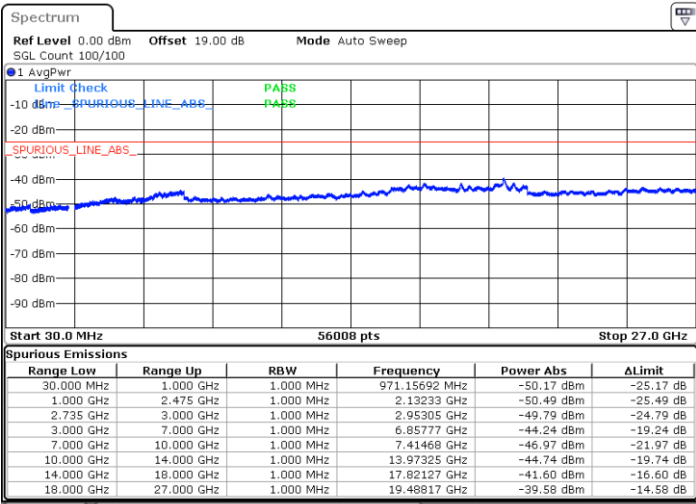

LTE Band 41 / 5MHz+20MHz

QPSK

Highest Channel / 1RB0 and 1RB99

Highest Channel / 1RB24 and 1RB0

Date: 6 MAY.2020 20:25:12

Date: 6 MAY.2020 20:18:25

Highest Channel / FullIRB

N/A

Date: 6 MAY.2020 20:26:34

LTE Band 41 / 10MHz+15MHz

QPSK

Lowest Channel / 1RB0 and 1RB74

Lowest Channel / 1RB49 and 1RB0

Date: 6 MAY.2020 21:52:19

Date: 6 MAY.2020 21:50:58

Lowest Channel / FullIRB