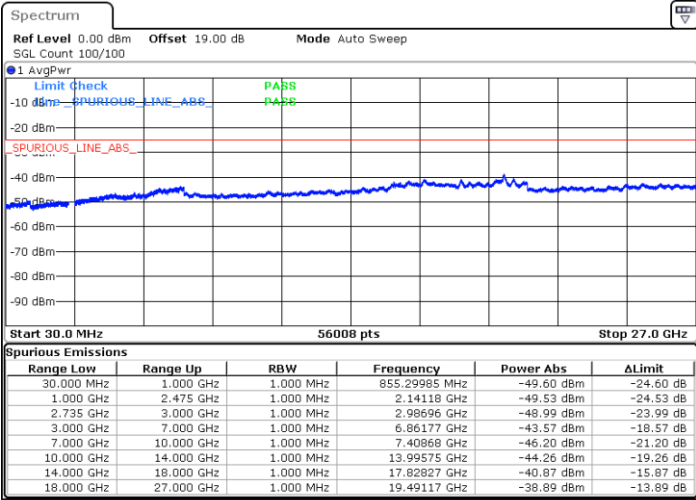

Lowest Channel / 1RB74 and 1RB0

Date: 8 MAY.2020 22:01:31

Date: 8 MAY.2020 22:00:07

Lowest Channel / FullIRB

N/A

Date: 8 MAY.2020 22:08:30

LTE Band 41 / 15MHz+20MHz

QPSK

Middle Channel / 1RB0 and 1RB9

Middle Channel / 1RB74 and 1RB0

Date: 8 MAY.2020 22:16:53

Date: 8 MAY.2020 22:18:16

Middle Channel / FullIRB

N/A

Date: 8 MAY.2020 22:09:53

LTE Band 41 / 15MHz+20MHz

QPSK

Highest Channel / 1RB0 and 1RB99

Highest Channel / 1RB74 and 1RB0

Date: 8 MAY.2020 22:38:42

Date: 8 MAY.2020 22:31:43

Highest Channel / FullIRB

N/A

Date: 8 MAY.2020 22:40:06