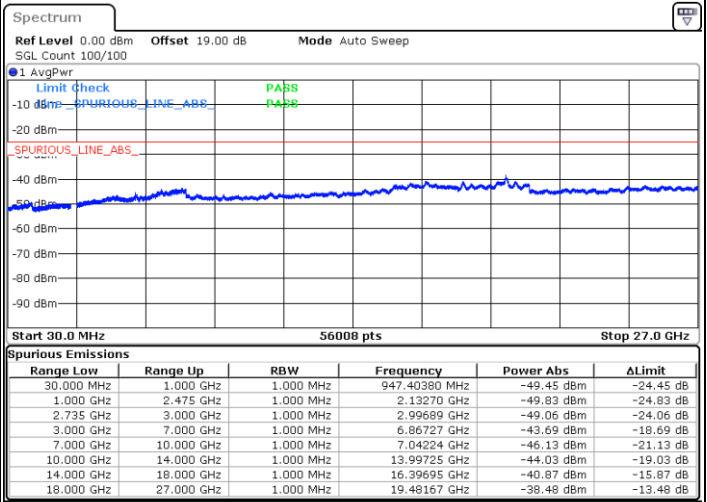

Date: 6 MAY.2020 23:18:44

LTE Band 41 / 15MHz+10MHz

QPSK

Highest Channel / 1RB0 and 1RB49

Highest Channel / 1RB74 and 1RB0

Date: 7.MAY.2020 00:10:22

Date: 7.MAY.2020 00:03:35

Highest Channel / FullIRB

N/A

Date: 7.MAY.2020 00:11:43

LTE Band 41 / 15MHz+15MHz

QPSK

Lowest Channel / 1RB0 and 1RB74

Lowest Channel / 1RB74 and 1RB0

Date: 8 MAY.2020 21:02:12

Date: 8 MAY.2020 21:00:49

Lowest Channel / FullRB

N/A

Date: 8 MAY.2020 21:09:11

LTE Band 41 / 15MHz+15MHz

QPSK

Middle Channel / 1RB0 and 1RB74

Middle Channel / 1RB74 and 1RB0

Date: 8 MAY.2020 21:17:34

Date: 8 MAY.2020 21:18:57

Middle Channel / FullIRB

N/A

Date: 8 MAY.2020 21:10:35

LTE Band 41 / 15MHz+15MHz

QPSK

Highest Channel / 1RB0 and 1RB74

Highest Channel / 1RB74 and 1RB0