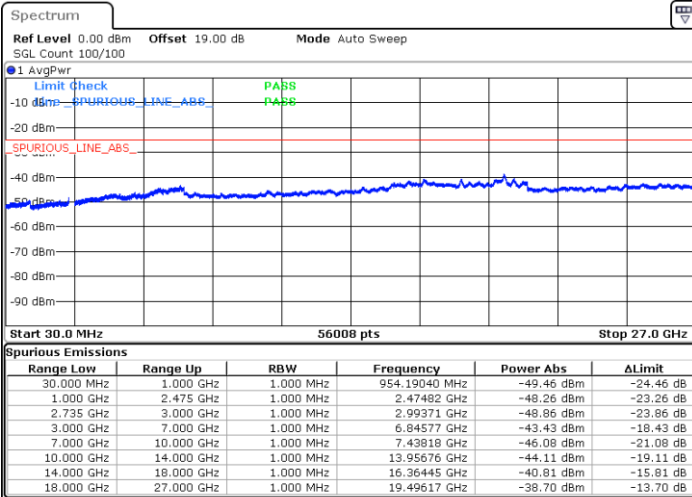

LTE Band 41 / 20MHz+15MHz

QPSK

Highest Channel / 1RB0 and 1RB74

Highest Channel / 1RB99 and 1RB0

Date: 8 MAY.2020 23:51:44

Date: 8 MAY.2020 23:44:46

Highest Channel / FullIRB

N/A

Date: 8 MAY.2020 23:53:08

LTE Band 41 / 20MHz+20MHz

QPSK

Lowest Channel / 1RB0 and 1RB99

Lowest Channel / 1RB99 and 1RB0

Date: 10.MAY.2020 00:22:56

Date: 10.MAY.2020 00:21:33

Lowest Channel / FullIRB

N/A

Date: 10.MAY.2020 00:30:44

LTE Band 41 / 20MHz+20MHz

QPSK

MiddleChannel / 1RB0 and 1RB99

Middle Channel / 1RB99 and 1RB0

Date: 10.MAY.2020 00:42:08

Date: 10.MAY.2020 00:43:31