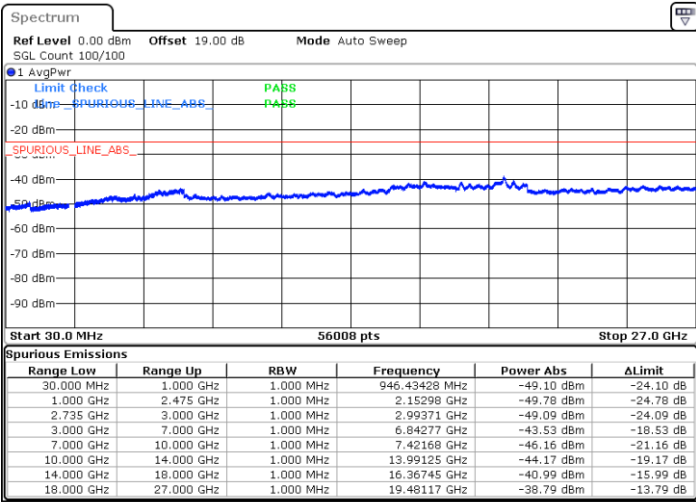

Date: 6 MAY.2020 23:18:44

LTE Band 41 / 15MHz+10MHz

QPSK

Highest Channel / 1RB0 and 1RB49

Highest Channel / 1RB74 and 1RB0

Date: 7.MAY.2020 00:10:22

Date: 7.MAY.2020 00:03:35

Highest Channel / FullIRB

N/A

Date: 7.MAY.2020 00:11:43

LTE Band 41 / 15MHz+15MHz

QPSK

Lowest Channel / 1RB0 and 1RB74

Lowest Channel / 1RB74 and 1RB0

Date: 8 MAY.2020 21:02:12

Date: 8 MAY.2020 21:00:49

Lowest Channel / FullRB

N/A

Date: 8 MAY.2020 21:09:11

LTE Band 41 / 15MHz+15MHz

QPSK

Middle Channel / 1RB0 and 1RB74

Middle Channel / 1RB74 and 1RB0

Date: 8 MAY.2020 21:17:34

Date: 8 MAY.2020 21:18:57

Middle Channel / FullIRB

N/A

Date: 8 MAY.2020 21:10:35

LTE Band 41 / 15MHz+15MHz

QPSK

Highest Channel / 1RB0 and 1RB74

Highest Channel / 1RB74 and 1RB0