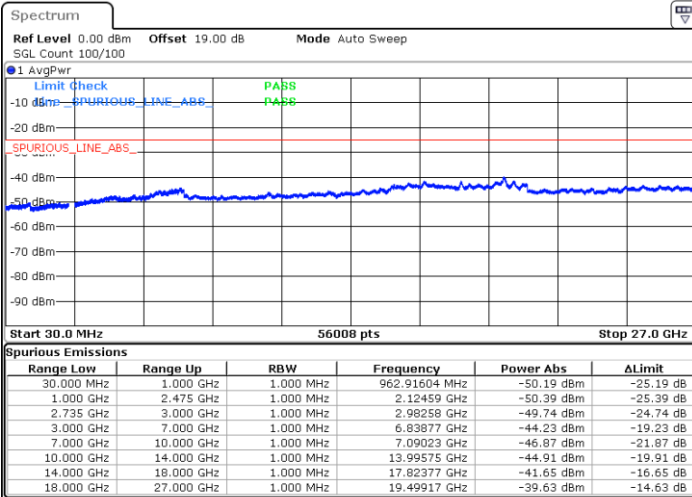

Middle Channel / FullIRB

N/A

Date: 6 MAY.2020 22:00:27

LTE Band 41 / 10MHz+15MHz

QPSK

Highest Channel / 1RB0 and 1RB74

Highest Channel / 1RB49 and 1RB0

Date: 6 MAY.2020 22:19:28

Date: 6 MAY.2020 22:12:41

Highest Channel / FullIRB

N/A

Date: 6 MAY.2020 22:12:41

LTE Band 41 / 10MHz+20MHz

QPSK

Lowest Channel / 1RB0 and 1RB99

Lowest Channel / 1RB49 and 1RB0

Date: 7.MAY.2020 19:00:00

Date: 7.MAY.2020 18:58:44

Lowest Channel / FullIRB

N/A

Date: 7.MAY.2020 19:06:18

LTE Band 41 / 10MHz+20MHz

QPSK

Middle Channel / 1RB0 and 1RB99