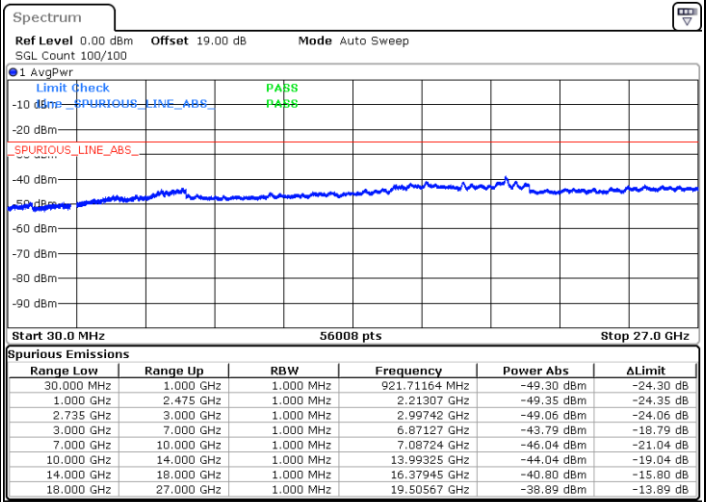

Date: 8 MAY.2020 21:39:21

Date: 8 MAY.2020 21:32:23

Highest Channel / FullIRB

N/A

Date: 8 MAY.2020 21:32:23

LTE Band 41 / 15MHz+20MHz

QPSK

Lowest Channel / 1RB0 and 1RB99

Lowest Channel / 1RB74 and 1RB0

Date: 8 MAY.2020 22:01:31

Date: 8 MAY.2020 22:00:07

Lowest Channel / FullIRB

N/A

Date: 8 MAY.2020 22:08:30

LTE Band 41 / 15MHz+20MHz

QPSK

Middle Channel / 1RB0 and 1RB9

Middle Channel / 1RB74 and 1RB0

Date: 8 MAY.2020 22:16:53

Date: 8 MAY.2020 22:18:16

Middle Channel / FullIRB

N/A

Date: 8 MAY.2020 22:09:53

LTE Band 41 / 15MHz+20MHz

QPSK

Highest Channel / 1RB0 and 1RB99

Highest Channel / 1RB74 and 1RB0

Date: 8 MAY.2020 22:38:42

Date: 8 MAY.2020 22:31:43

Highest Channel / FullIRB

N/A

Date: 8 MAY.2020 22:40:06