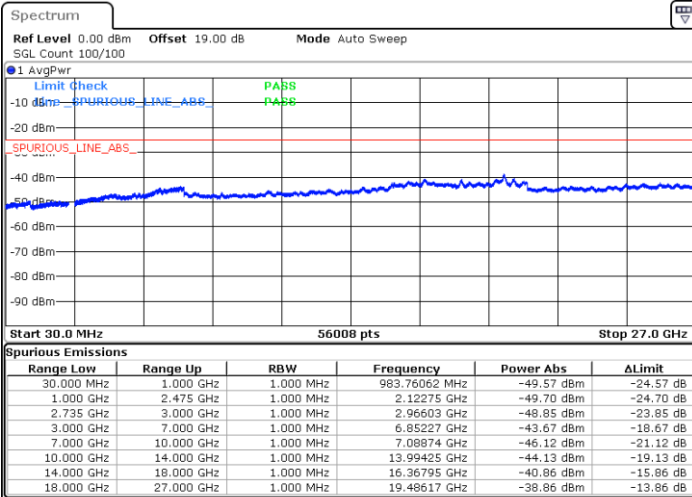

Date: 8 MAY.2020 23:53:08

LTE Band 41 / 20MHz+20MHz

QPSK

Lowest Channel / 1RB0 and 1RB99

Lowest Channel / 1RB99 and 1RB0

Date: 10.MAY.2020 00:22:56

Date: 10.MAY.2020 00:21:33

Lowest Channel / FullIRB

N/A

Date: 10.MAY.2020 00:30:44

LTE Band 41 / 20MHz+20MHz

QPSK

MiddleChannel / 1RB0 and 1RB99

Middle Channel / 1RB99 and 1RB0

Date: 10.MAY.2020 00:42:08

Date: 10.MAY.2020 00:43:31

Middle Channel / FullIRB

N/A

Date: 10.MAY.2020 00:34:30

LTE Band 41 / 20MHz+20MHz

QPSK

Highest Channel / 1RB0 and 1RB99

Highest Channel / 1RB99 and 1RB0

Date: 10.MAY.2020 01:05:16

Date: 10.MAY.2020 00:57:29

Highest Channel / FullIRB

N/A

Date: 10.MAY.2020 01:06:39

LTE Band 41 / 5MHz+20MHz

16QAM

Lowest Channel / 1RB0 and 1RB99

Lowest Channel / 1RB24 and 1RB0