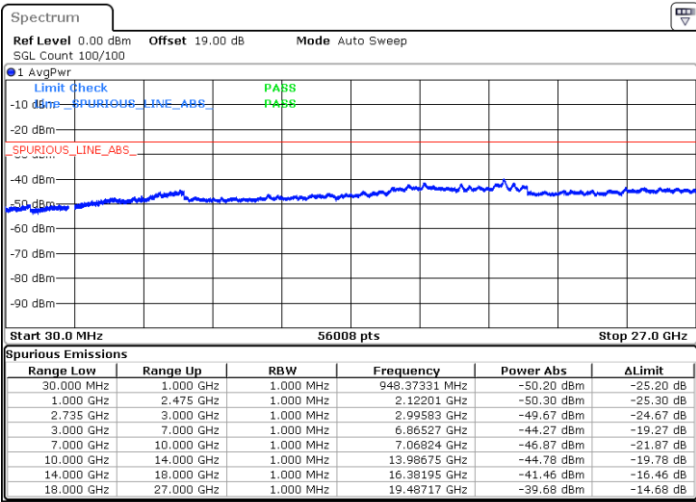

LTE Band 41 / 5MHz+20MHz

QPSK

Highest Channel / 1RB0 and 1RB99

Highest Channel / 1RB24 and 1RB0

Date: 6 MAY.2020 20:25:12

Date: 6 MAY.2020 20:18:25

Highest Channel / FullIRB

N/A

Date: 6 MAY.2020 20:26:34

LTE Band 41 / 10MHz+15MHz

QPSK

Lowest Channel / 1RB0 and 1RB74

Lowest Channel / 1RB49 and 1RB0

Date: 6 MAY.2020 21:52:19

Date: 6 MAY.2020 21:50:58

Lowest Channel / FullIRB