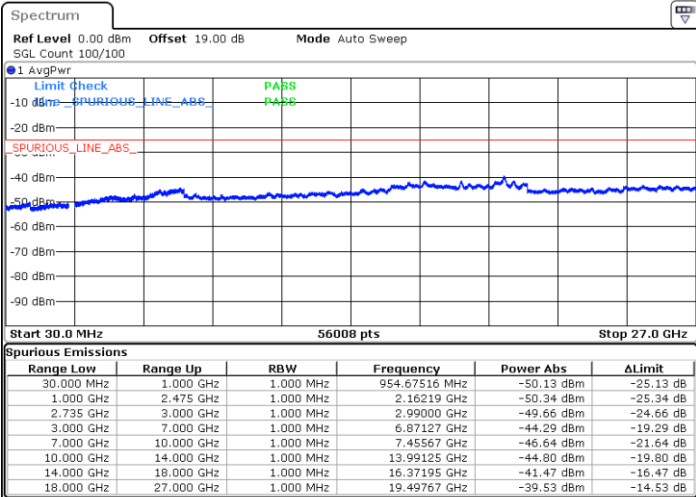

Date: 7.MAY.2020 19:00:00

Date: 7.MAY.2020 18:58:44

Lowest Channel / FullIRB

N/A

Date: 7.MAY.2020 19:06:18

LTE Band 41 / 10MHz+20MHz

QPSK

Middle Channel / 1RB0 and 1RB99

Middle Channel / 1RB49 and 1RB0

Date: 8 MAY 2020 19:02:27

Date: 8 MAY 2020 19:03:51

Middle Channel / FullIRB

N/A

Date: 7 MAY 2020 19:07:33

LTE Band 41 / 10MHz+20MHz

QPSK

Highest Channel / 1RB0 and 1RB99

Highest Channel / 1RB49 and 1RB0

Date: 8 MAY.2020 19:24:20

Date: 8 MAY.2020 19:17:20

Highest Channel / FullIRB

N/A

Date: 8 MAY.2020 19:25:44

LTE Band 41 / 15MHz+10MHz