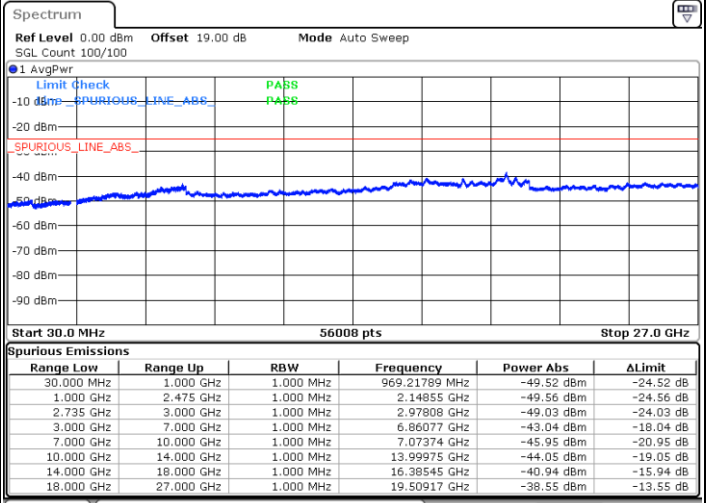

Date: 7.MAY.2020 19:00:00

Date: 7.MAY.2020 18:58:44

Lowest Channel / FullIRB

N/A

Date: 7.MAY.2020 19:06:18

LTE Band 41 / 10MHz+20MHz

QPSK

Middle Channel / 1RB0 and 1RB99

Middle Channel / 1RB49 and 1RB0

Date: 8 MAY 2020 19:02:27

Date: 8 MAY 2020 19:03:51

Middle Channel / FullIRB

N/A

Date: 7 MAY 2020 19:07:33

LTE Band 41 / 10MHz+20MHz

QPSK

Highest Channel / 1RB0 and 1RB99

Highest Channel / 1RB49 and 1RB0

Date: 8 MAY.2020 19:24:20

Date: 8 MAY.2020 19:17:20

Highest Channel / FullIRB

N/A

Date: 8 MAY.2020 19:25:44

LTE Band 41 / 15MHz+10MHz