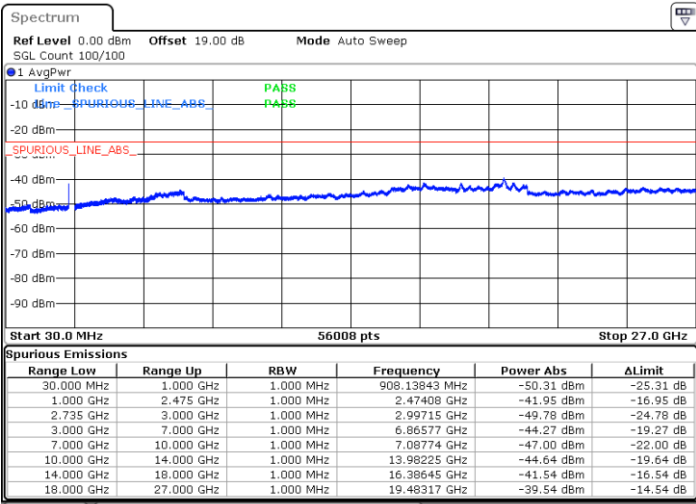

LTE Band 41 / 5MHz+20MHz

QPSK

Highest Channel / 1RB0 and 1RB99

Highest Channel / 1RB24 and 1RB0

Date: 6 MAY.2020 20:25:12

Date: 6 MAY.2020 20:18:25

Highest Channel / FullIRB

N/A

Date: 6 MAY.2020 20:26:34

LTE Band 41 / 10MHz+15MHz

QPSK

Lowest Channel / 1RB0 and 1RB74

Lowest Channel / 1RB49 and 1RB0

Date: 6 MAY.2020 21:52:19

Date: 6 MAY.2020 21:50:58

Lowest Channel / FullIRB

N/A

Date: 6 MAY.2020 21:59:06

LTE Band 41 / 10MHz+15MHz

QPSK

MiddleChannel / 1RB0 and 1RB74

Middle Channel / 1RB49 and 1RB0

Date: 6 MAY.2020 22:07:15

Date: 6 MAY.2020 22:08:36

Middle Channel / FullIRB

N/A

Date: 6 MAY.2020 22:00:27

LTE Band 41 / 10MHz+15MHz

QPSK

Highest Channel / 1RB0 and 1RB74

Highest Channel / 1RB49 and 1RB0

Date: 6 MAY.2020 22:19:28