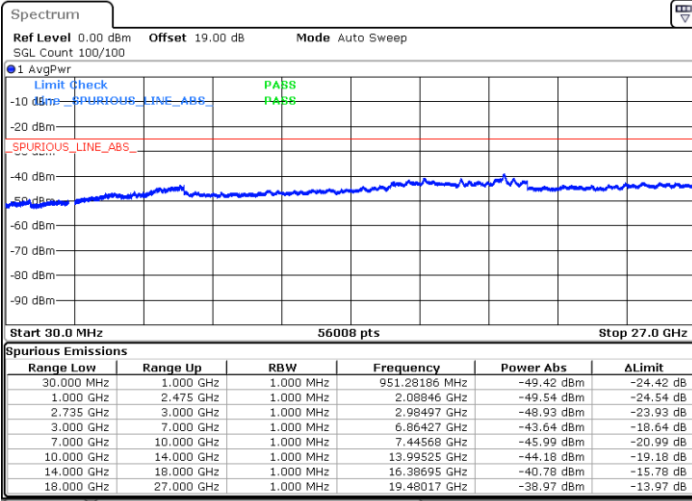

N/A

Date: 7.MAY.2020 00:11:43

LTE Band 41 / 15MHz+15MHz

QPSK

Lowest Channel / 1RB0 and 1RB74

Lowest Channel / 1RB74 and 1RB0

Date: 8 MAY.2020 21:02:12

Date: 8 MAY.2020 21:00:49

Lowest Channel / FullRB

N/A

Date: 8 MAY.2020 21:09:11

LTE Band 41 / 15MHz+15MHz

QPSK

Middle Channel / 1RB0 and 1RB74

Middle Channel / 1RB74 and 1RB0

Date: 8 MAY.2020 21:17:34

Date: 8 MAY.2020 21:18:57

Middle Channel / FullIRB

N/A

Date: 8 MAY.2020 21:10:35

LTE Band 41 / 15MHz+15MHz

QPSK

Highest Channel / 1RB0 and 1RB74

Highest Channel / 1RB74 and 1RB0

Date: 8 MAY.2020 21:39:21

Date: 8 MAY.2020 21:32:23

Highest Channel / FullIRB

N/A

Date: 8 MAY.2020 21:32:23

LTE Band 41 / 15MHz+20MHz

QPSK

Lowest Channel / 1RB0 and 1RB99