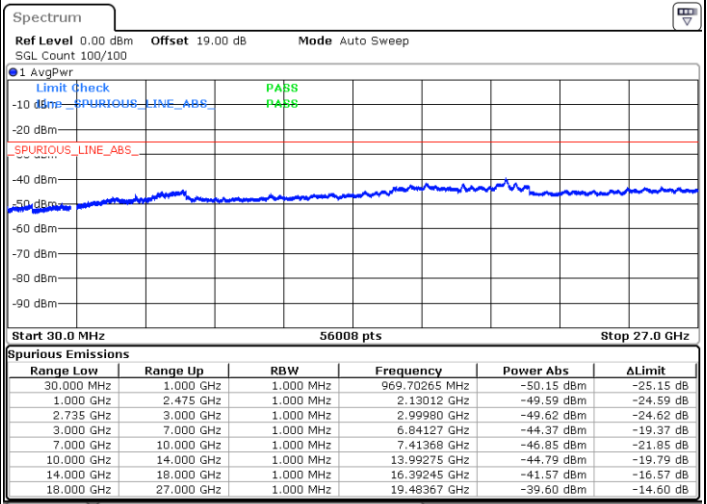

LTE Band 41 / 5MHz+20MHz

QPSK

Highest Channel / 1RB0 and 1RB99

Highest Channel / 1RB24 and 1RB0

Date: 6 MAY.2020 20:25:12

Date: 6 MAY.2020 20:18:25

Highest Channel / FullIRB

N/A

Date: 6 MAY.2020 20:26:34

LTE Band 41 / 10MHz+15MHz

QPSK

Lowest Channel / 1RB0 and 1RB74

Lowest Channel / 1RB49 and 1RB0

Date: 6 MAY.2020 21:52:19

Date: 6 MAY.2020 21:50:58

Lowest Channel / FullIRB

N/A

Date: 6 MAY.2020 21:59:06

LTE Band 41 / 10MHz+15MHz

QPSK

MiddleChannel / 1RB0 and 1RB74

Middle Channel / 1RB49 and 1RB0

Date: 6 MAY.2020 22:07:15

Date: 6 MAY.2020 22:08:36

Middle Channel / FullIRB

N/A

Date: 6 MAY.2020 22:00:27

LTE Band 41 / 10MHz+15MHz

QPSK

Highest Channel / 1RB0 and 1RB74

Highest Channel / 1RB49 and 1RB0

Date: 6 MAY.2020 22:19:28