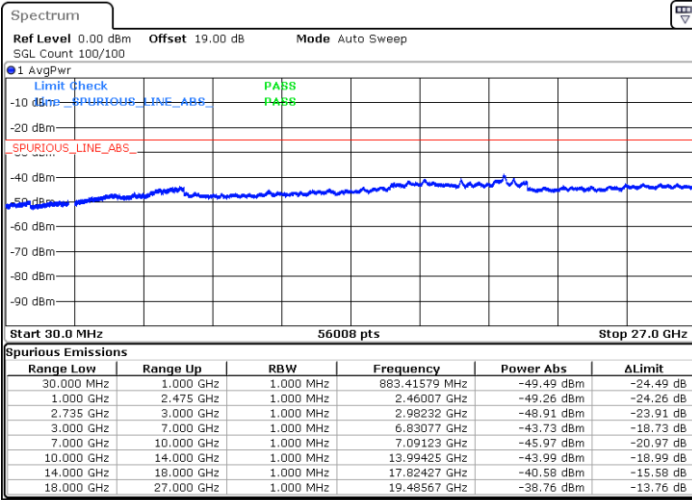

Highest Channel / FullIRB

N/A

Date: 6 MAY.2020 21:24:09

LTE Band 41 / 20MHz+10MHz

QPSK

Lowest Channel / 1RB0 and 1RB49

Lowest Channel / 1RB99 and 1RB0

Date: 8 MAY.2020 19:55:41

Date: 8 MAY.2020 19:54:17

Lowest Channel / FullIRB

N/A

Date: 8 MAY.2020 20:02:40

LTE Band 41 / 20MHz+10MHz

QPSK

Middle Channel / 1RB0 and 1RB49

Middle Channel / 1RB99 and 1RB0

Date: 8 MAY.2020 20:11:03

Date: 8 MAY.2020 20:12:27

Middle Channel / FullIRB

N/A

Date: 8 MAY.2020 20:04:04

LTE Band 41 / 20MHz+10MHz

QPSK

Highest Channel / 1RB0 and 1RB49

Highest Channel / 1RB99 and 1RB0

Date: 8 MAY.2020 20:32:52

Date: 8 MAY.2020 20:25:53

Highest Channel / FullIRB

N/A

Date: 8 MAY.2020 20:34:15

LTE Band 41 / 20MHz+15MHz

QPSK