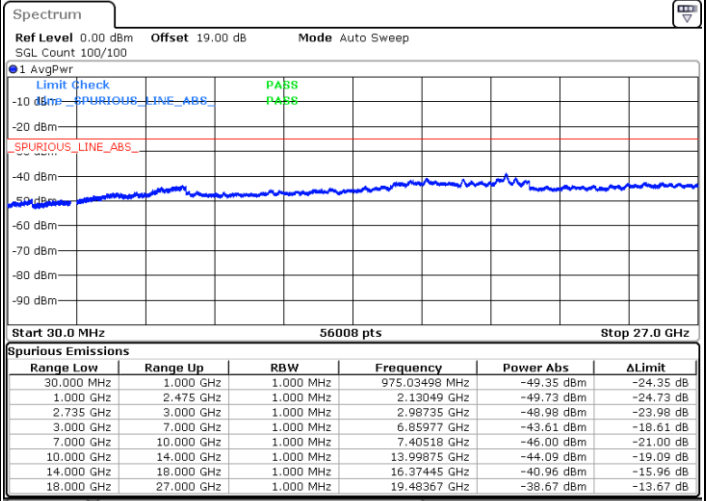

Highest Channel / 1RB99 and 1RB0

Date: 8 MAY.2020 20:32:52

Date: 8 MAY.2020 20:25:53

Highest Channel / FullIRB

N/A

Date: 8 MAY.2020 20:34:15

LTE Band 41 / 20MHz+15MHz

QPSK

Lowest Channel / 1RB0 and 1RB74

Lowest Channel / 1RB99 and 1RB0

Date: 8 MAY.2020 23:13:43

Date: 8 MAY.2020 23:12:20

Lowest Channel / FullIRB

N/A

Date: 8 MAY.2020 23:20:42

LTE Band 41 / 20MHz+15MHz

QPSK

Middle Channel / 1RB0 and 1RB74

Middle Channel / 1RB99 and 1RB0

Date: 8 MAY.2020 23:29:57

Date: 8 MAY.2020 23:31:21

Middle Channel / FullIRB

N/A

Date: 8 MAY.2020 23:22:06

LTE Band 41 / 20MHz+15MHz

QPSK

Highest Channel / 1RB0 and 1RB74

Highest Channel / 1RB99 and 1RB0

Date: 8 MAY.2020 23:51:44

Date: 8 MAY.2020 23:44:46

Highest Channel / FullIRB

N/A