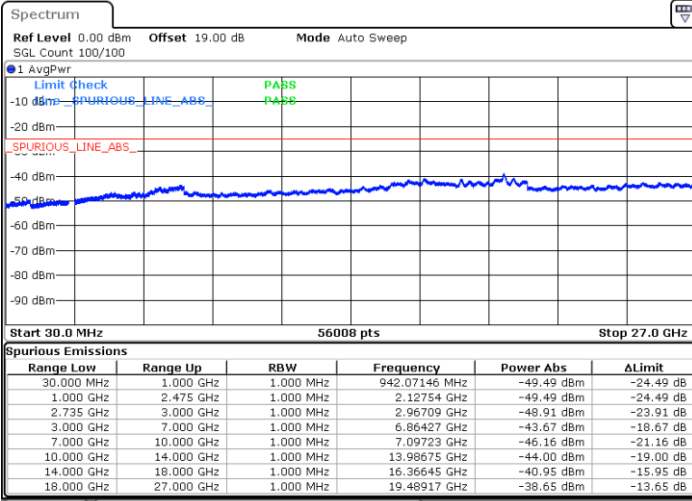

Highest Channel / 1RB99 and 1RB0

Date: 8 MAY.2020 20:32:52

Date: 8 MAY.2020 20:25:53

Highest Channel / FullIRB

N/A

Date: 8 MAY.2020 20:34:15

LTE Band 41 / 20MHz+15MHz

QPSK

Lowest Channel / 1RB0 and 1RB74

Lowest Channel / 1RB99 and 1RB0

Date: 8 MAY.2020 23:13:43

Date: 8 MAY.2020 23:12:20

Lowest Channel / FullIRB

N/A

Date: 8 MAY.2020 23:20:42

LTE Band 41 / 20MHz+15MHz

QPSK

Middle Channel / 1RB0 and 1RB74

Middle Channel / 1RB99 and 1RB0

Date: 8 MAY.2020 23:29:57

Date: 8 MAY.2020 23:31:21

Middle Channel / FullIRB

N/A

Date: 8 MAY.2020 23:22:06

LTE Band 41 / 20MHz+15MHz

QPSK

Highest Channel / 1RB0 and 1RB74

Highest Channel / 1RB99 and 1RB0

Date: 8 MAY.2020 23:51:44

Date: 8 MAY.2020 23:44:46

Highest Channel / FullIRB

N/A