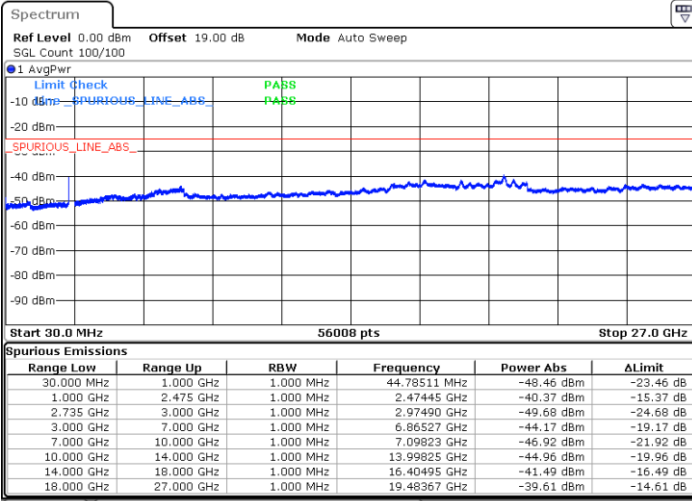

Middle Channel / 1RB0 and 1RB9

Middle Channel / 1RB74 and 1RB0

Date: 8 MAY.2020 22:16:53

Date: 8 MAY.2020 22:18:16

Middle Channel / FullIRB

N/A

Date: 8 MAY.2020 22:09:53

LTE Band 41 / 15MHz+20MHz

QPSK

Highest Channel / 1RB0 and 1RB99

Highest Channel / 1RB74 and 1RB0

Date: 8 MAY.2020 22:38:42

Date: 8 MAY.2020 22:31:43

Highest Channel / FullIRB

N/A

Date: 8 MAY.2020 22:40:06

LTE Band 41 / 20MHz+5MHz

QPSK

Lowest Channel / 1RB0 and 1RB24

Lowest Channel / 1RB99 and 1RB0

Date: 6 MAY.2020 20:46:19

Date: 6 MAY.2020 20:44:58

Lowest Channel / FullRB

N/A