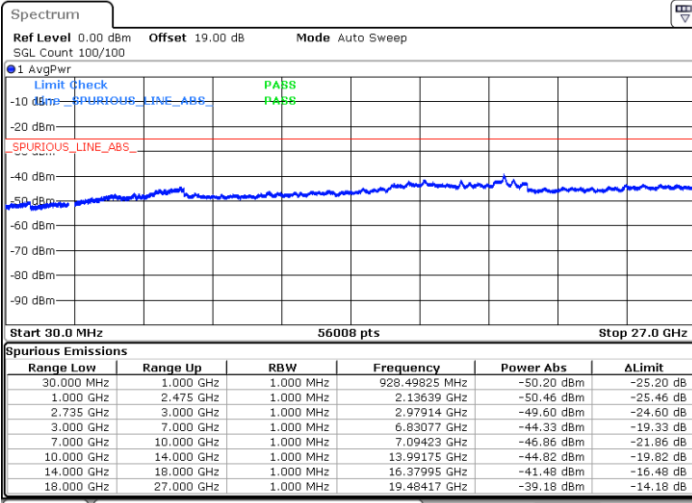

Highest Channel / 1RB0 and 1RB99

Highest Channel / 1RB49 and 1RB0

Date: 8 MAY.2020 19:24:20

Date: 8 MAY.2020 19:17:20

Highest Channel / FullIRB

N/A

Date: 8 MAY.2020 19:25:44

LTE Band 41 / 15MHz+10MHz

QPSK

Lowest Channel / 1RB0 and 1RB49

Lowest Channel / 1RB74 and 1RB0

Date: 6 MAY.2020 23:10:36

Date: 6 MAY.2020 23:09:15

Lowest Channel / FullRB

N/A

Date: 6 MAY.2020 23:17:23

LTE Band 41 / 15MHz+10MHz

QPSK

Middle Channel / 1RB0 and 1RB49

Middle Channel / 1RB74 and 1RB0

Date: 6 MAY.2020 23:25:31

Date: 6 MAY.2020 23:50:10

Middle Channel / FullIRB

N/A

Date: 6 MAY.2020 23:18:44

LTE Band 41 / 15MHz+10MHz

QPSK

Highest Channel / 1RB0 and 1RB49

Highest Channel / 1RB74 and 1RB0

Date: 7.MAY.2020 00:10:22

Date: 7.MAY.2020 00:03:35

Highest Channel / FullIRB