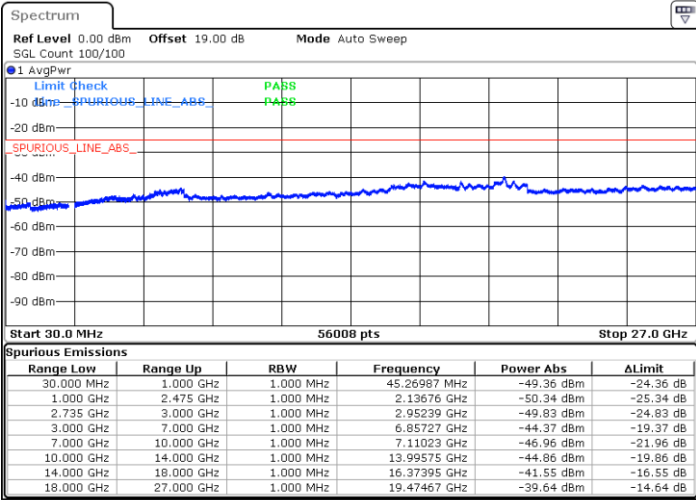

N/A

Date: 6 MAY.2020 21:02:36

LTE Band 41 / 20MHz+5MHz

QPSK

Highest Channel / 1RB0 and 1RB24

Highest Channel / 1RB99 and 1RB0

Date: 6 MAY.2020 21:22:48

Date: 6 MAY.2020 21:16:00

Highest Channel / FullIRB

N/A

Date: 6 MAY.2020 21:24:09

LTE Band 41 / 20MHz+10MHz

QPSK

Lowest Channel / 1RB0 and 1RB49

Lowest Channel / 1RB99 and 1RB0

Date: 8 MAY.2020 19:55:41