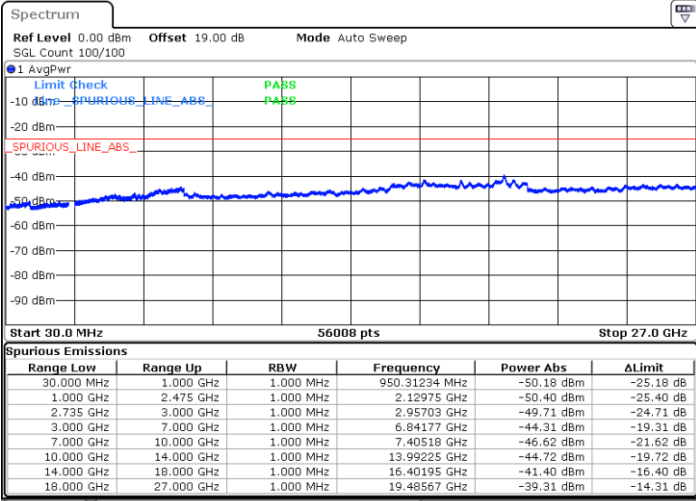

LTE Band 41 / 15MHz+10MHz

QPSK

Middle Channel / 1RB0 and 1RB49

Middle Channel / 1RB74 and 1RB0

Date: 6 MAY.2020 23:25:31

Date: 6 MAY.2020 23:50:10

Middle Channel / FullIRB

N/A

Date: 6 MAY.2020 23:18:44

LTE Band 41 / 15MHz+10MHz

QPSK

Highest Channel / 1RB0 and 1RB49

Highest Channel / 1RB74 and 1RB0

Date: 7.MAY.2020 00:10:22

Date: 7.MAY.2020 00:03:35

Highest Channel / FullIRB

N/A

Date: 7.MAY.2020 00:11:43

LTE Band 41 / 15MHz+15MHz

QPSK

Lowest Channel / 1RB0 and 1RB74

Lowest Channel / 1RB74 and 1RB0

Date: 8 MAY.2020 21:02:12

Date: 8 MAY.2020 21:00:49