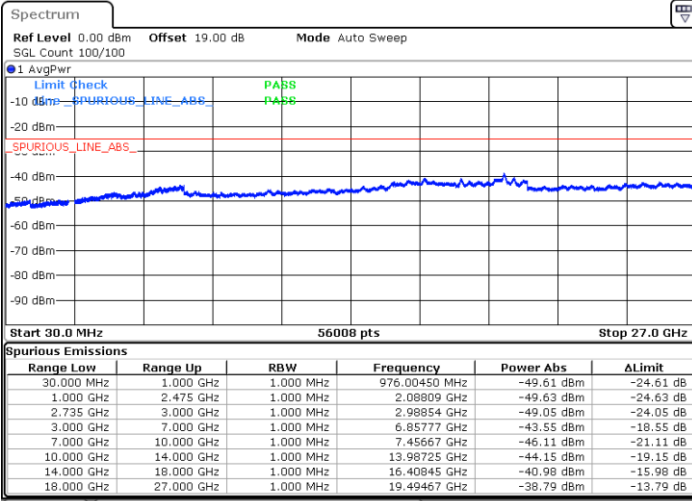

LTE Band 41 / 20MHz+15MHz

QPSK

Highest Channel / 1RB0 and 1RB74

Highest Channel / 1RB99 and 1RB0

Date: 8 MAY.2020 23:51:44

Date: 8 MAY.2020 23:44:46

Highest Channel / FullIRB

N/A

Date: 8 MAY.2020 23:53:08

LTE Band 41 / 20MHz+20MHz

QPSK

Lowest Channel / 1RB0 and 1RB99

Lowest Channel / 1RB99 and 1RB0

Date: 10.MAY.2020 00:22:56

Date: 10.MAY.2020 00:21:33

Lowest Channel / FullIRB

N/A

Date: 10.MAY.2020 00:30:44

LTE Band 41 / 20MHz+20MHz

QPSK

MiddleChannel / 1RB0 and 1RB99

Middle Channel / 1RB99 and 1RB0

Date: 10.MAY.2020 00:42:08

Date: 10.MAY.2020 00:43:31

Middle Channel / FullIRB

N/A

Date: 10.MAY.2020 00:34:30

LTE Band 41 / 20MHz+20MHz

QPSK

Highest Channel / 1RB0 and 1RB99

Highest Channel / 1RB99 and 1RB0

Date: 10.MAY.2020 01:05:16