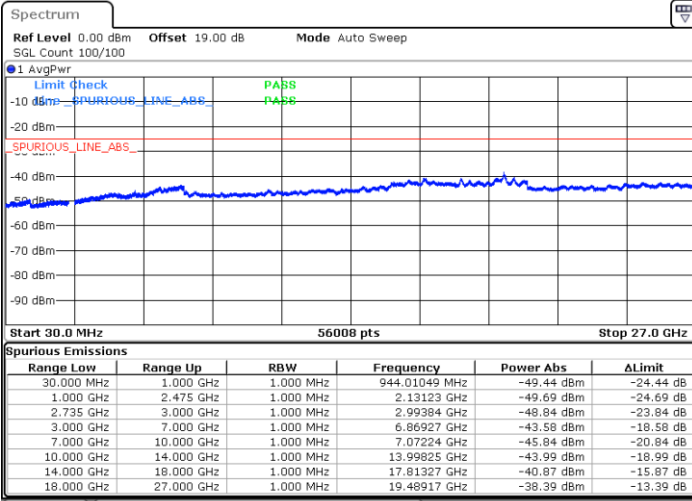

Lowest Channel / FullRB

N/A

Date: 8 MAY.2020 21:09:11

LTE Band 41 / 15MHz+15MHz

QPSK

Middle Channel / 1RB0 and 1RB74

Middle Channel / 1RB74 and 1RB0

Date: 8 MAY.2020 21:17:34

Date: 8 MAY.2020 21:18:57

Middle Channel / FullIRB

N/A

Date: 8 MAY.2020 21:10:35

LTE Band 41 / 15MHz+15MHz

QPSK

Highest Channel / 1RB0 and 1RB74

Highest Channel / 1RB74 and 1RB0

Date: 8 MAY.2020 21:39:21

Date: 8 MAY.2020 21:32:23

Highest Channel / FullIRB

N/A

Date: 8 MAY.2020 21:32:23

LTE Band 41 / 15MHz+20MHz

QPSK

Lowest Channel / 1RB0 and 1RB99

Lowest Channel / 1RB74 and 1RB0

Date: 8 MAY.2020 22:01:31

Date: 8 MAY.2020 22:00:07

Lowest Channel / FullIRB

N/A

Date: 8 MAY.2020 22:08:30

LTE Band 41 / 15MHz+20MHz

QPSK