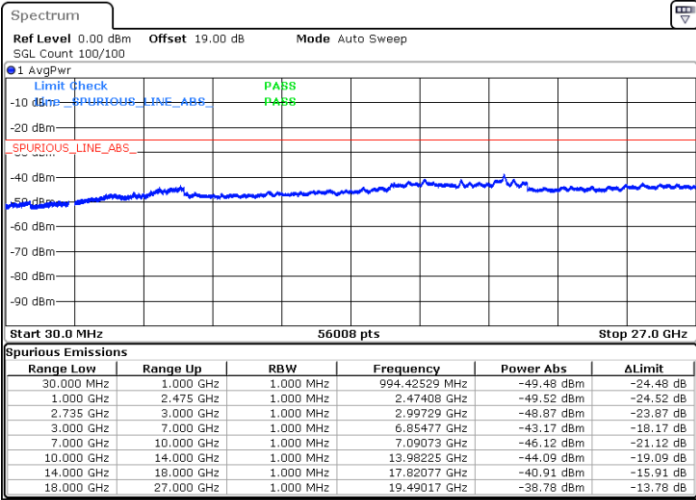

Date: 6 MAY.2020 23:18:44

LTE Band 41 / 15MHz+10MHz

QPSK

Highest Channel / 1RB0 and 1RB49

Highest Channel / 1RB74 and 1RB0

Date: 7.MAY.2020 00:10:22

Date: 7.MAY.2020 00:03:35

Highest Channel / FullIRB

N/A

Date: 7.MAY.2020 00:11:43

LTE Band 41 / 15MHz+15MHz

QPSK

Lowest Channel / 1RB0 and 1RB74

Lowest Channel / 1RB74 and 1RB0

Date: 8 MAY.2020 21:02:12

Date: 8 MAY.2020 21:00:49

Lowest Channel / FullRB

N/A

Date: 8 MAY.2020 21:09:11

LTE Band 41 / 15MHz+15MHz

QPSK

Middle Channel / 1RB0 and 1RB74

Middle Channel / 1RB74 and 1RB0

Date: 8 MAY.2020 21:17:34

Date: 8 MAY.2020 21:18:57

Middle Channel / FullIRB

N/A

Date: 8 MAY.2020 21:10:35

LTE Band 41 / 15MHz+15MHz

QPSK

Highest Channel / 1RB0 and 1RB74

Highest Channel / 1RB74 and 1RB0