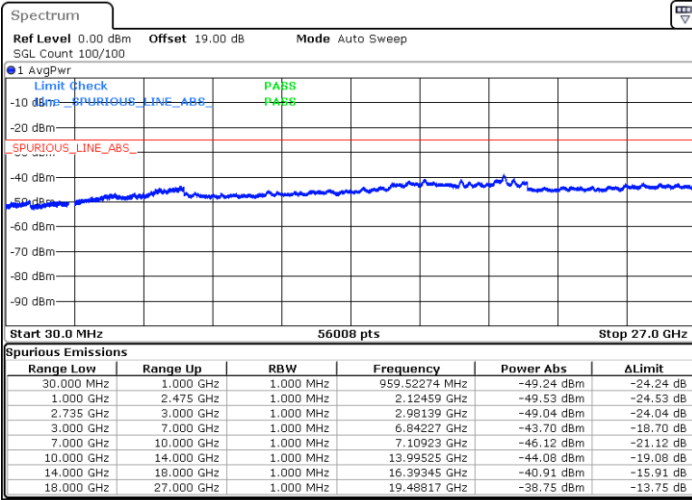

Highest Channel / 1RB99 and 1RB0

Date: 8 MAY.2020 20:32:52

Date: 8 MAY.2020 20:25:53

Highest Channel / FullIRB

N/A

Date: 8 MAY.2020 20:34:15

LTE Band 41 / 20MHz+15MHz

QPSK

Lowest Channel / 1RB0 and 1RB74

Lowest Channel / 1RB99 and 1RB0

Date: 8 MAY.2020 23:13:43

Date: 8 MAY.2020 23:12:20

Lowest Channel / FullIRB

N/A

Date: 8 MAY.2020 23:20:42

LTE Band 41 / 20MHz+15MHz

QPSK

Middle Channel / 1RB0 and 1RB74

Middle Channel / 1RB99 and 1RB0

Date: 8 MAY.2020 23:29:57

Date: 8 MAY.2020 23:31:21

Middle Channel / FullIRB

N/A

Date: 8 MAY.2020 23:22:06

LTE Band 41 / 20MHz+15MHz

QPSK

Highest Channel / 1RB0 and 1RB74

Highest Channel / 1RB99 and 1RB0

Date: 8 MAY.2020 23:51:44

Date: 8 MAY.2020 23:44:46

Highest Channel / FullIRB

N/A