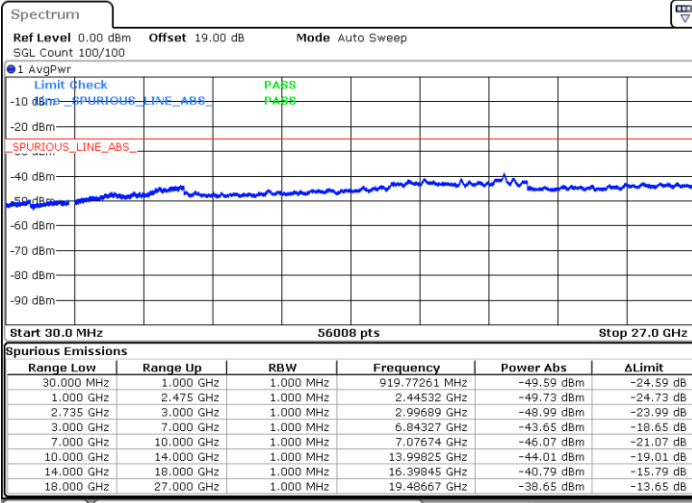

Date: 8 MAY.2020 20:11:03

Date: 8 MAY.2020 20:12:27

Middle Channel / FullIRB

N/A

Date: 8 MAY.2020 20:04:04

LTE Band 41 / 20MHz+10MHz

QPSK

Highest Channel / 1RB0 and 1RB49

Highest Channel / 1RB99 and 1RB0

Date: 8 MAY.2020 20:32:52

Date: 8 MAY.2020 20:25:53

Highest Channel / FullIRB

N/A

Date: 8 MAY.2020 20:34:15

LTE Band 41 / 20MHz+15MHz

QPSK

Lowest Channel / 1RB0 and 1RB74

Lowest Channel / 1RB99 and 1RB0

Date: 8 MAY.2020 23:13:43

Date: 8 MAY.2020 23:12:20

Lowest Channel / FullIRB

N/A

Date: 8 MAY.2020 23:20:42

LTE Band 41 / 20MHz+15MHz