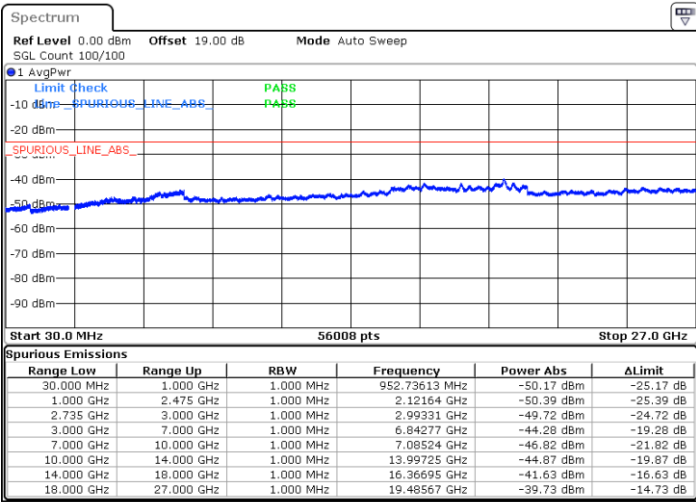

LTE Band 41 / 5MHz+20MHz

QPSK

Highest Channel / 1RB0 and 1RB99

Highest Channel / 1RB24 and 1RB0

Date: 6 MAY.2020 20:25:12

Date: 6 MAY.2020 20:18:25

Highest Channel / FullIRB

N/A

Date: 6 MAY.2020 20:26:34

LTE Band 41 / 10MHz+15MHz

QPSK

Lowest Channel / 1RB0 and 1RB74

Lowest Channel / 1RB49 and 1RB0

Date: 6 MAY.2020 21:52:19

Date: 6 MAY.2020 21:50:58

Lowest Channel / FullIRB

N/A

Date: 6 MAY.2020 21:59:06

LTE Band 41 / 10MHz+15MHz

QPSK

MiddleChannel / 1RB0 and 1RB74

Middle Channel / 1RB49 and 1RB0

Date: 6 MAY.2020 22:07:15

Date: 6 MAY.2020 22:08:36

Middle Channel / FullIRB

N/A

Date: 6 MAY.2020 22:00:27

LTE Band 41 / 10MHz+15MHz

QPSK

Highest Channel / 1RB0 and 1RB74

Highest Channel / 1RB49 and 1RB0

Date: 6 MAY.2020 22:19:28