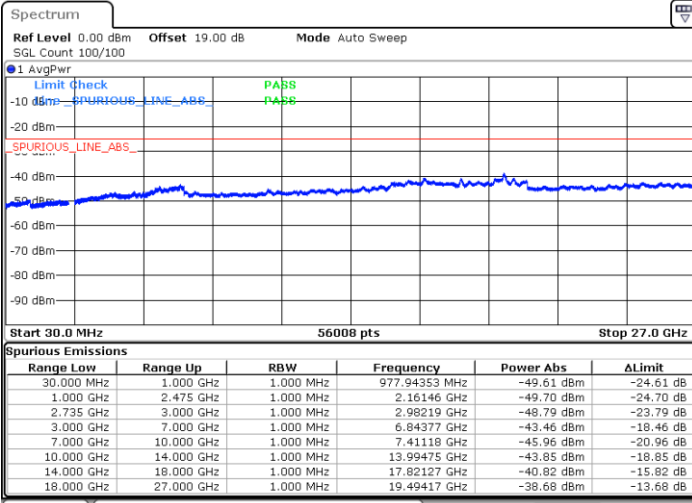

Date: 7.MAY.2020 19:00:00

Date: 7.MAY.2020 18:58:44

Lowest Channel / FullIRB

N/A

Date: 7.MAY.2020 19:06:18

LTE Band 41 / 10MHz+20MHz

QPSK

Middle Channel / 1RB0 and 1RB99

Middle Channel / 1RB49 and 1RB0

Date: 8 MAY 2020 19:02:27

Date: 8 MAY 2020 19:03:51

Middle Channel / FullIRB

N/A

Date: 7 MAY 2020 19:07:33

LTE Band 41 / 10MHz+20MHz

QPSK

Highest Channel / 1RB0 and 1RB99

Highest Channel / 1RB49 and 1RB0

Date: 8 MAY.2020 19:24:20

Date: 8 MAY.2020 19:17:20

Highest Channel / FullIRB

N/A

Date: 8 MAY.2020 19:25:44

LTE Band 41 / 15MHz+10MHz