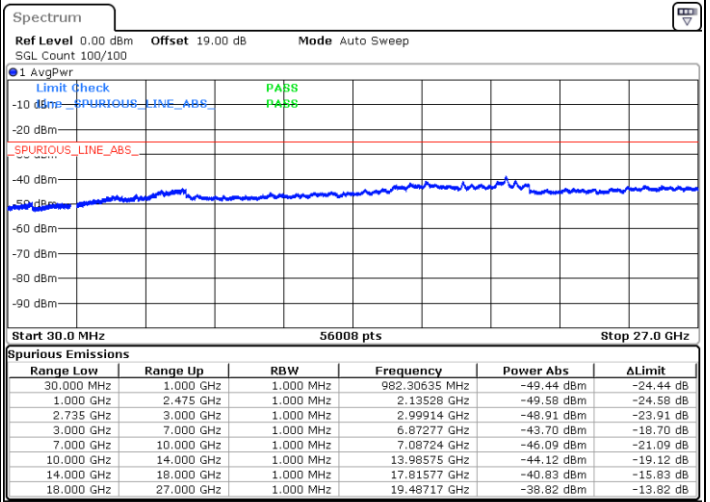

Date: 8 MAY.2020 21:18:57

Middle Channel / FullIRB

N/A

Date: 8 MAY.2020 21:10:35

LTE Band 41 / 15MHz+15MHz

QPSK

Highest Channel / 1RB0 and 1RB74

Highest Channel / 1RB74 and 1RB0

Date: 8 MAY.2020 21:39:21

Date: 8 MAY.2020 21:32:23

Highest Channel / FullIRB

N/A

Date: 8 MAY.2020 21:32:23

LTE Band 41 / 15MHz+20MHz

QPSK

Lowest Channel / 1RB0 and 1RB99

Lowest Channel / 1RB74 and 1RB0

Date: 8 MAY.2020 22:01:31

Date: 8 MAY.2020 22:00:07

Lowest Channel / FullIRB

N/A

Date: 8 MAY.2020 22:08:30

LTE Band 41 / 15MHz+20MHz

QPSK