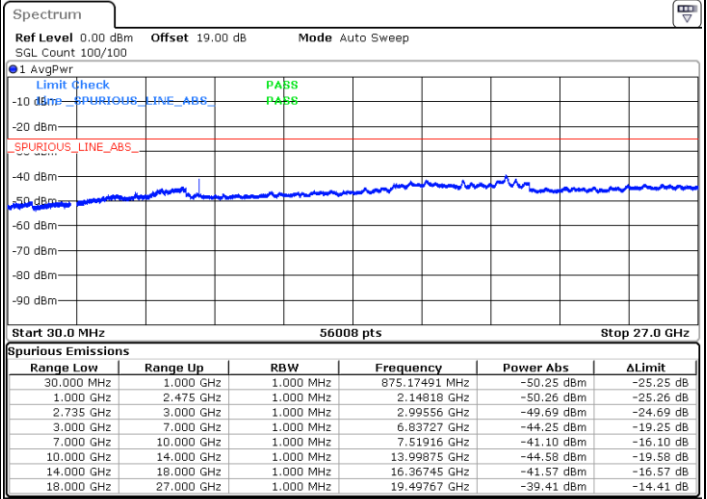

Middle Channel / FullIRB

N/A

Date: 6 MAY.2020 22:00:27

LTE Band 41 / 10MHz+15MHz

QPSK

Highest Channel / 1RB0 and 1RB74

Highest Channel / 1RB49 and 1RB0

Date: 6 MAY.2020 22:19:28

Date: 6 MAY.2020 22:12:41

Highest Channel / FullIRB

N/A

Date: 6 MAY.2020 22:12:41

LTE Band 41 / 10MHz+20MHz

QPSK

Lowest Channel / 1RB0 and 1RB99

Lowest Channel / 1RB49 and 1RB0

Date: 7.MAY.2020 19:00:00

Date: 7.MAY.2020 18:58:44

Lowest Channel / FullIRB

N/A

Date: 7.MAY.2020 19:06:18

LTE Band 41 / 10MHz+20MHz

QPSK

Middle Channel / 1RB0 and 1RB99