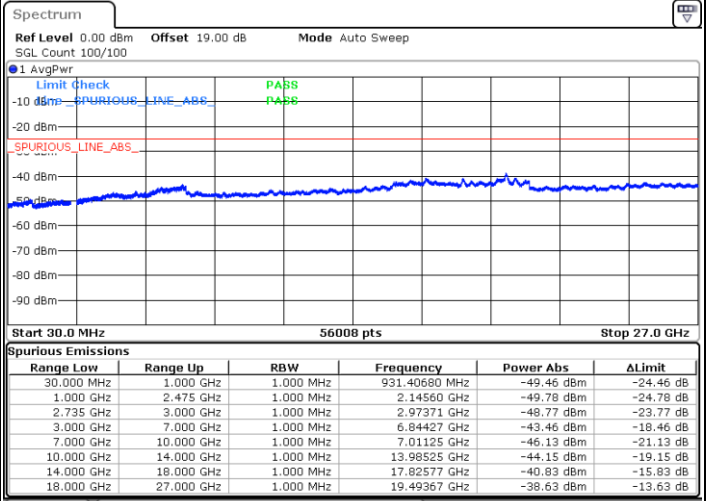

LTE Band 41 / 20MHz+15MHz

QPSK

Highest Channel / 1RB0 and 1RB74

Highest Channel / 1RB99 and 1RB0

Date: 8 MAY.2020 23:51:44

Date: 8 MAY.2020 23:44:46

Highest Channel / FullIRB

N/A

Date: 8 MAY.2020 23:53:08

LTE Band 41 / 20MHz+20MHz

QPSK

Lowest Channel / 1RB0 and 1RB99

Lowest Channel / 1RB99 and 1RB0

Date: 10.MAY.2020 00:22:56

Date: 10.MAY.2020 00:21:33

Lowest Channel / FullIRB

N/A

Date: 10.MAY.2020 00:30:44

LTE Band 41 / 20MHz+20MHz

QPSK

MiddleChannel / 1RB0 and 1RB99

Middle Channel / 1RB99 and 1RB0

Date: 10.MAY.2020 00:42:08

Date: 10.MAY.2020 00:43:31

Middle Channel / FullIRB

N/A

Date: 10.MAY.2020 00:34:30

LTE Band 41 / 20MHz+20MHz

QPSK

Highest Channel / 1RB0 and 1RB99

Highest Channel / 1RB99 and 1RB0

Date: 10.MAY.2020 01:05:16