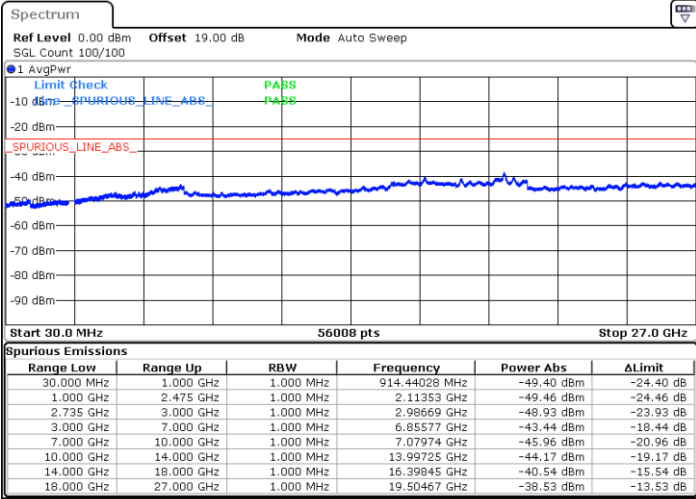

Date: 6 MAY.2020 22:12:41

Highest Channel / FullIRB

N/A

Date: 6 MAY.2020 22:12:41

LTE Band 41 / 10MHz+20MHz

QPSK

Lowest Channel / 1RB0 and 1RB99

Lowest Channel / 1RB49 and 1RB0

Date: 7.MAY.2020 19:00:00

Date: 7.MAY.2020 18:58:44

Lowest Channel / FullIRB

N/A

Date: 7.MAY.2020 19:06:18

LTE Band 41 / 10MHz+20MHz

QPSK

Middle Channel / 1RB0 and 1RB99

Middle Channel / 1RB49 and 1RB0

Date: 8 MAY 2020 19:02:27

Date: 8 MAY 2020 19:03:51

Middle Channel / FullIRB

N/A

Date: 7 MAY 2020 19:07:33

LTE Band 41 / 10MHz+20MHz

QPSK

Highest Channel / 1RB0 and 1RB99

Highest Channel / 1RB49 and 1RB0

Date: 8 MAY.2020 19:24:20

Date: 8 MAY.2020 19:17:20

Highest Channel / FullIRB

N/A

Date: 8 MAY.2020 19:25:44

LTE Band 41 / 15MHz+10MHz