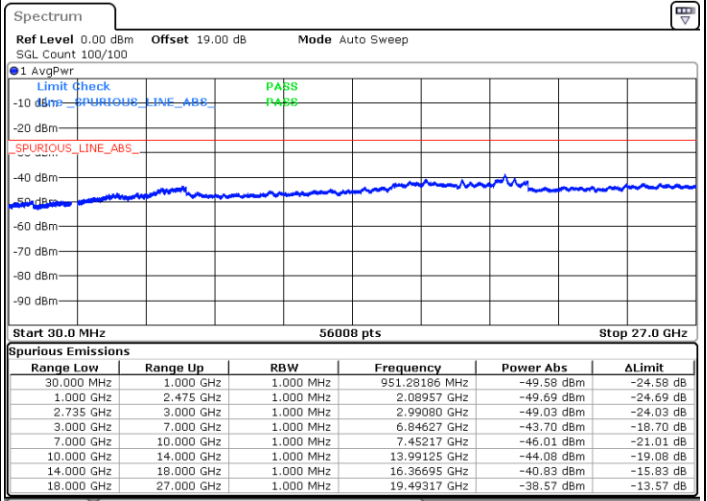

Lowest Channel / FullRB

N/A

Date: 8 MAY.2020 21:09:11

LTE Band 41 / 15MHz+15MHz

QPSK

Middle Channel / 1RB0 and 1RB74

Middle Channel / 1RB74 and 1RB0

Date: 8 MAY.2020 21:17:34

Date: 8 MAY.2020 21:18:57

Middle Channel / FullIRB

N/A

Date: 8 MAY.2020 21:10:35

LTE Band 41 / 15MHz+15MHz

QPSK

Highest Channel / 1RB0 and 1RB74

Highest Channel / 1RB74 and 1RB0

Date: 8 MAY.2020 21:39:21

Date: 8 MAY.2020 21:32:23

Highest Channel / FullIRB

N/A

Date: 8 MAY.2020 21:32:23

LTE Band 41 / 15MHz+20MHz

QPSK

Lowest Channel / 1RB0 and 1RB99

Lowest Channel / 1RB74 and 1RB0

Date: 8 MAY.2020 22:01:31

Date: 8 MAY.2020 22:00:07

Lowest Channel / FullIRB

N/A

Date: 8 MAY.2020 22:08:30

LTE Band 41 / 15MHz+20MHz

QPSK