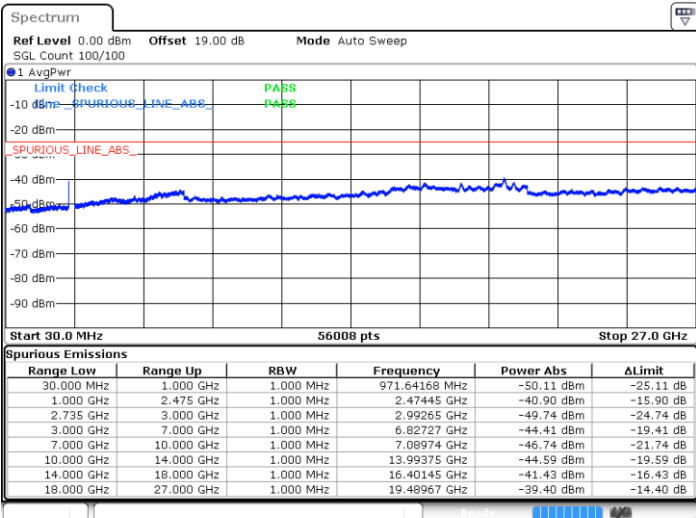

Middle Channel / FullIRB

N/A

Date: 10.MAY.2020 00:34:30

LTE Band 41 / 20MHz+20MHz

QPSK

Highest Channel / 1RB0 and 1RB99

Highest Channel / 1RB99 and 1RB0

Date: 10.MAY.2020 01:05:16

Date: 10.MAY.2020 00:57:29

Highest Channel / FullIRB

N/A

Date: 10.MAY.2020 01:06:39

LTE Band 41 / 5MHz+20MHz

16QAM

Lowest Channel / 1RB0 and 1RB99

Lowest Channel / 1RB24 and 1RB0