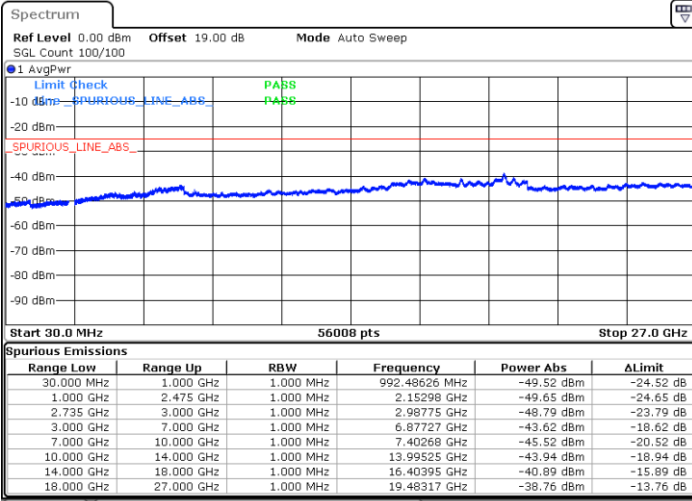

Highest Channel / FullIRB

N/A

Date: 6 MAY.2020 21:24:09

LTE Band 41 / 20MHz+10MHz

QPSK

Lowest Channel / 1RB0 and 1RB49

Lowest Channel / 1RB99 and 1RB0

Date: 8 MAY.2020 19:55:41

Date: 8 MAY.2020 19:54:17

Lowest Channel / FullIRB

N/A

Date: 8 MAY.2020 20:02:40

LTE Band 41 / 20MHz+10MHz

QPSK

Middle Channel / 1RB0 and 1RB49

Middle Channel / 1RB99 and 1RB0

Date: 8 MAY.2020 20:11:03

Date: 8 MAY.2020 20:12:27

Middle Channel / FullIRB

N/A

Date: 8 MAY.2020 20:04:04

LTE Band 41 / 20MHz+10MHz

QPSK

Highest Channel / 1RB0 and 1RB49

Highest Channel / 1RB99 and 1RB0

Date: 8 MAY.2020 20:32:52

Date: 8 MAY.2020 20:25:53

Highest Channel / FullIRB

N/A

Date: 8 MAY.2020 20:34:15

LTE Band 41 / 20MHz+15MHz

QPSK