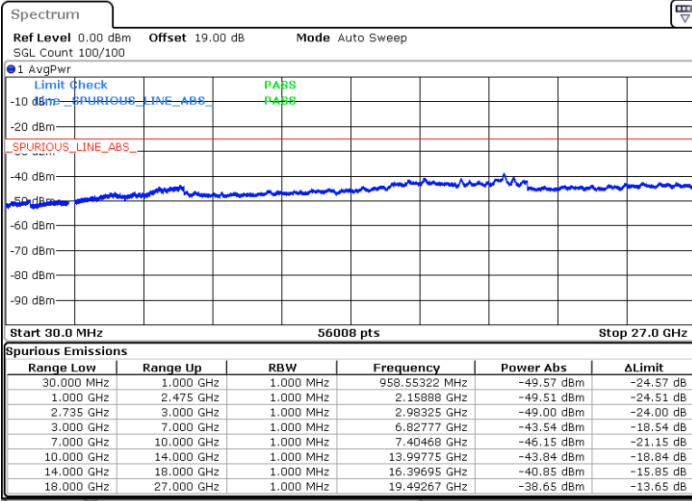

Date: 8 MAY.2020 21:39:21

Date: 8 MAY.2020 21:32:23

Highest Channel / FullIRB

N/A

Date: 8 MAY.2020 21:32:23

LTE Band 41 / 15MHz+20MHz

QPSK

Lowest Channel / 1RB0 and 1RB99

Lowest Channel / 1RB74 and 1RB0

Date: 8 MAY.2020 22:01:31

Date: 8 MAY.2020 22:00:07

Lowest Channel / FullIRB

N/A

Date: 8 MAY.2020 22:08:30

LTE Band 41 / 15MHz+20MHz

QPSK

Middle Channel / 1RB0 and 1RB9

Middle Channel / 1RB74 and 1RB0

Date: 8 MAY.2020 22:16:53

Date: 8 MAY.2020 22:18:16

Middle Channel / FullIRB

N/A

Date: 8 MAY.2020 22:09:53

LTE Band 41 / 15MHz+20MHz

QPSK

Highest Channel / 1RB0 and 1RB99

Highest Channel / 1RB74 and 1RB0

Date: 8 MAY.2020 22:38:42

Date: 8 MAY.2020 22:31:43

Highest Channel / FullIRB

N/A

Date: 8 MAY.2020 22:40:06