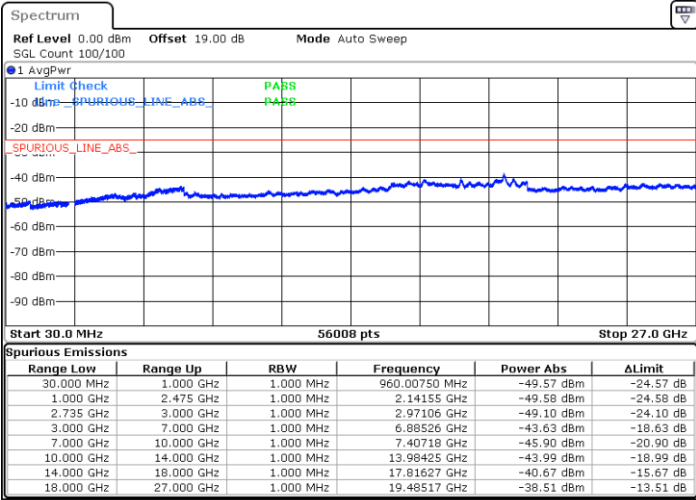

Date: 8 MAY.2020 20:11:03

Date: 8 MAY.2020 20:12:27

Middle Channel / FullIRB

N/A

Date: 8 MAY.2020 20:04:04

LTE Band 41 / 20MHz+10MHz

QPSK

Highest Channel / 1RB0 and 1RB49

Highest Channel / 1RB99 and 1RB0

Date: 8 MAY.2020 20:32:52

Date: 8 MAY.2020 20:25:53

Highest Channel / FullIRB

N/A

Date: 8 MAY.2020 20:34:15

LTE Band 41 / 20MHz+15MHz

QPSK

Lowest Channel / 1RB0 and 1RB74

Lowest Channel / 1RB99 and 1RB0

Date: 8 MAY.2020 23:13:43

Date: 8 MAY.2020 23:12:20

Lowest Channel / FullIRB

N/A

Date: 8 MAY.2020 23:20:42

LTE Band 41 / 20MHz+15MHz