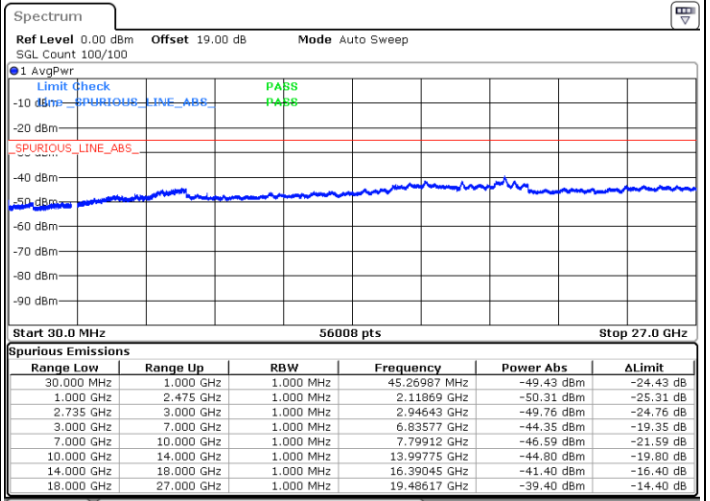

LTE Band 41 / 20MHz+5MHz

QPSK

Lowest Channel / 1RB0 and 1RB24

Lowest Channel / 1RB99 and 1RB0

Date: 6 MAY.2020 20:46:19

Date: 6 MAY.2020 20:44:58

Lowest Channel / FullRB

N/A

Date: 6 MAY.2020 20:53:06

LTE Band 41 / 20MHz+5MHz

QPSK

Middle Channel / 1RB0 and 1RB24

Middle Channel / 1RB99 and 1RB0

Date: 6 MAY.2020 21:01:15

Date: 6 MAY.2020 21:02:36

Middle Channel / FullIRB

N/A

Date: 6 MAY.2020 21:02:36

LTE Band 41 / 20MHz+5MHz

QPSK

Highest Channel / 1RB0 and 1RB24

Highest Channel / 1RB99 and 1RB0

Date: 6 MAY.2020 21:22:48

Date: 6 MAY.2020 21:16:00

Highest Channel / FullIRB

N/A

Date: 6 MAY.2020 21:24:09

LTE Band 41 / 20MHz+10MHz

QPSK

Lowest Channel / 1RB0 and 1RB49

Lowest Channel / 1RB99 and 1RB0

Date: 8 MAY.2020 19:55:41