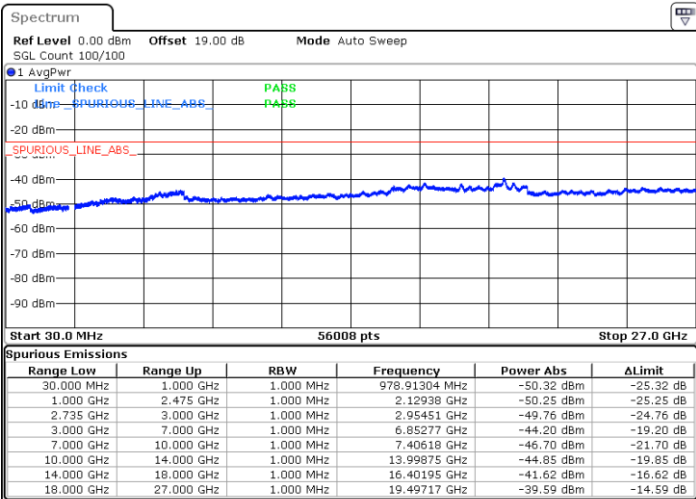

Highest Channel / 1RB0 and 1RB99

Highest Channel / 1RB49 and 1RB0

Date: 8 MAY.2020 19:24:20

Date: 8 MAY.2020 19:17:20

Highest Channel / FullIRB

N/A

Date: 8 MAY.2020 19:25:44

LTE Band 41 / 15MHz+10MHz

QPSK

Lowest Channel / 1RB0 and 1RB49

Lowest Channel / 1RB74 and 1RB0

Date: 6 MAY.2020 23:10:36

Date: 6 MAY.2020 23:09:15

Lowest Channel / FullRB

N/A

Date: 6 MAY.2020 23:17:23

LTE Band 41 / 15MHz+10MHz

QPSK

Middle Channel / 1RB0 and 1RB49

Middle Channel / 1RB74 and 1RB0

Date: 6 MAY.2020 23:25:31

Date: 6 MAY.2020 23:50:10

Middle Channel / FullIRB

N/A

Date: 6 MAY.2020 23:18:44

LTE Band 41 / 15MHz+10MHz

QPSK

Highest Channel / 1RB0 and 1RB49

Highest Channel / 1RB74 and 1RB0

Date: 7.MAY.2020 00:10:22

Date: 7.MAY.2020 00:03:35

Highest Channel / FullIRB