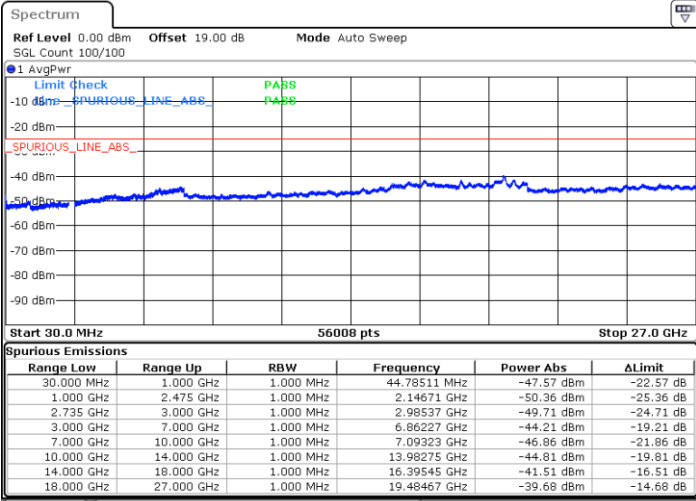

Date: 6 MAY.2020 20:53:06

LTE Band 41 / 20MHz+5MHz

QPSK

Middle Channel / 1RB0 and 1RB24

Middle Channel / 1RB99 and 1RB0

Date: 6 MAY.2020 21:01:15

Date: 6 MAY.2020 21:02:36

Middle Channel / FullIRB

N/A

Date: 6 MAY.2020 21:02:36

LTE Band 41 / 20MHz+5MHz

QPSK

Highest Channel / 1RB0 and 1RB24

Highest Channel / 1RB99 and 1RB0

Date: 6 MAY.2020 21:22:48

Date: 6 MAY.2020 21:16:00

Highest Channel / FullIRB

N/A

Date: 6 MAY.2020 21:24:09

LTE Band 41 / 20MHz+10MHz

QPSK

Lowest Channel / 1RB0 and 1RB49

Lowest Channel / 1RB99 and 1RB0

Date: 8 MAY.2020 19:55:41