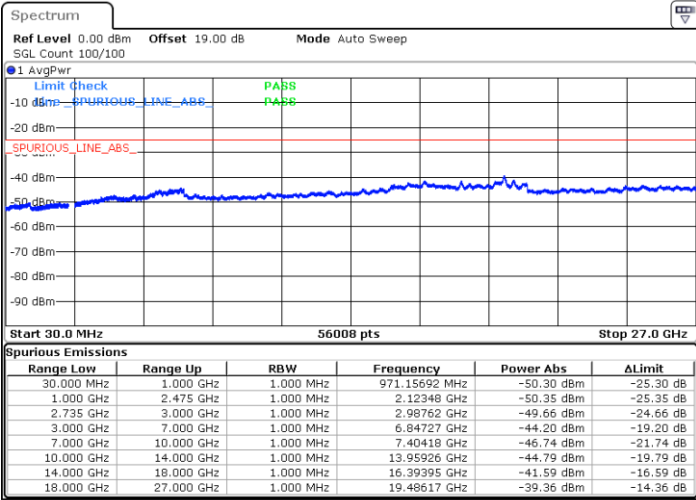

LTE Band 41 / 15MHz+10MHz

QPSK

Middle Channel / 1RB0 and 1RB49

Middle Channel / 1RB74 and 1RB0

Date: 6 MAY.2020 23:25:31

Date: 6 MAY.2020 23:50:10

Middle Channel / FullIRB

N/A

Date: 6 MAY.2020 23:18:44

LTE Band 41 / 15MHz+10MHz

QPSK

Highest Channel / 1RB0 and 1RB49

Highest Channel / 1RB74 and 1RB0

Date: 7.MAY.2020 00:10:22

Date: 7.MAY.2020 00:03:35

Highest Channel / FullIRB

N/A

Date: 7.MAY.2020 00:11:43

LTE Band 41 / 15MHz+15MHz

QPSK

Lowest Channel / 1RB0 and 1RB74

Lowest Channel / 1RB74 and 1RB0

Date: 8 MAY.2020 21:02:12

Date: 8 MAY.2020 21:00:49