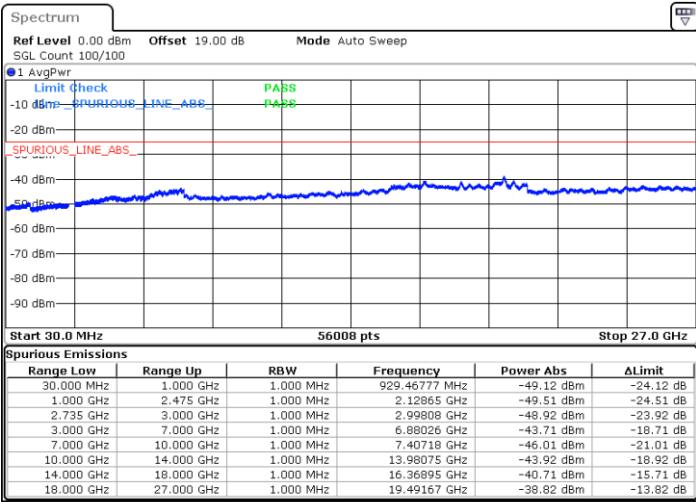

Date: 8 MAY.2020 21:39:21

Date: 8 MAY.2020 21:32:23

Highest Channel / FullIRB

N/A

Date: 8 MAY.2020 21:32:23

LTE Band 41 / 15MHz+20MHz

QPSK

Lowest Channel / 1RB0 and 1RB99

Lowest Channel / 1RB74 and 1RB0

Date: 8 MAY.2020 22:01:31

Date: 8 MAY.2020 22:00:07

Lowest Channel / FullIRB

N/A

Date: 8 MAY.2020 22:08:30

LTE Band 41 / 15MHz+20MHz

QPSK

Middle Channel / 1RB0 and 1RB9

Middle Channel / 1RB74 and 1RB0

Date: 8 MAY.2020 22:16:53

Date: 8 MAY.2020 22:18:16

Middle Channel / FullIRB

N/A

Date: 8 MAY.2020 22:09:53

LTE Band 41 / 15MHz+20MHz

QPSK

Highest Channel / 1RB0 and 1RB99

Highest Channel / 1RB74 and 1RB0

Date: 8 MAY.2020 22:38:42

Date: 8 MAY.2020 22:31:43

Highest Channel / FullIRB

N/A

Date: 8 MAY.2020 22:40:06