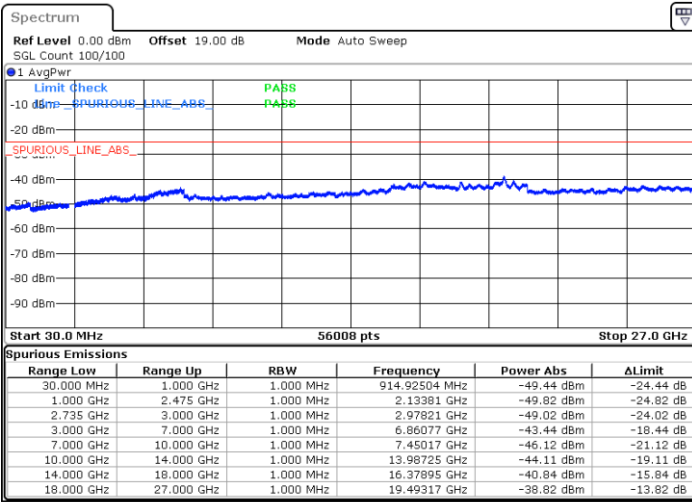

N/A

Date: 10.MAY.2020 00:30:44

LTE Band 41 / 20MHz+20MHz

QPSK

MiddleChannel / 1RB0 and 1RB99

Middle Channel / 1RB99 and 1RB0

Date: 10.MAY.2020 00:42:08

Date: 10.MAY.2020 00:43:31

Middle Channel / FullIRB

N/A

Date: 10.MAY.2020 00:34:30

LTE Band 41 / 20MHz+20MHz

QPSK

Highest Channel / 1RB0 and 1RB99

Highest Channel / 1RB99 and 1RB0

Date: 10.MAY.2020 01:05:16

Date: 10.MAY.2020 00:57:29

Highest Channel / FullIRB

N/A

Date: 10.MAY.2020 01:06:39

LTE Band 41 / 5MHz+20MHz

16QAM

Lowest Channel / 1RB0 and 1RB99

Lowest Channel / 1RB24 and 1RB0