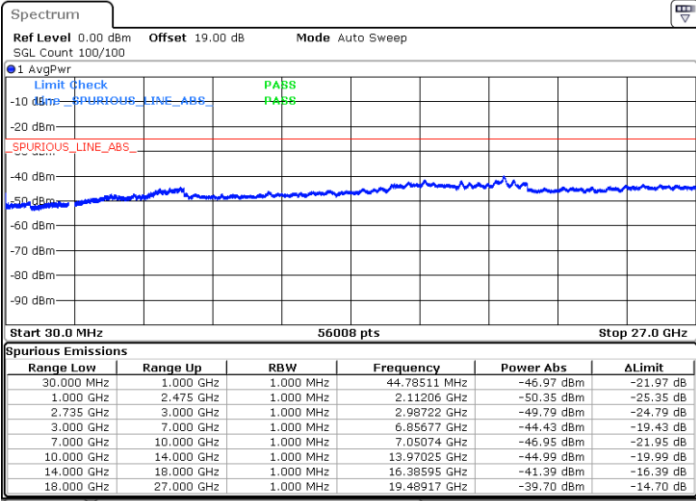

LTE Band 41 / 20MHz+5MHz

QPSK

Lowest Channel / 1RB0 and 1RB24

Lowest Channel / 1RB99 and 1RB0

Date: 6 MAY.2020 20:46:19

Date: 6 MAY.2020 20:44:58

Lowest Channel / FullRB

N/A

Date: 6 MAY.2020 20:53:06

LTE Band 41 / 20MHz+5MHz

QPSK

Middle Channel / 1RB0 and 1RB24

Middle Channel / 1RB99 and 1RB0

Date: 6 MAY.2020 21:01:15

Date: 6 MAY.2020 21:02:36

Middle Channel / FullIRB

N/A

Date: 6 MAY.2020 21:02:36

LTE Band 41 / 20MHz+5MHz

QPSK

Highest Channel / 1RB0 and 1RB24

Highest Channel / 1RB99 and 1RB0

Date: 6 MAY.2020 21:22:48

Date: 6 MAY.2020 21:16:00

Highest Channel / FullIRB

N/A

Date: 6 MAY.2020 21:24:09

LTE Band 41 / 20MHz+10MHz

QPSK

Lowest Channel / 1RB0 and 1RB49

Lowest Channel / 1RB99 and 1RB0

Date: 8 MAY.2020 19:55:41