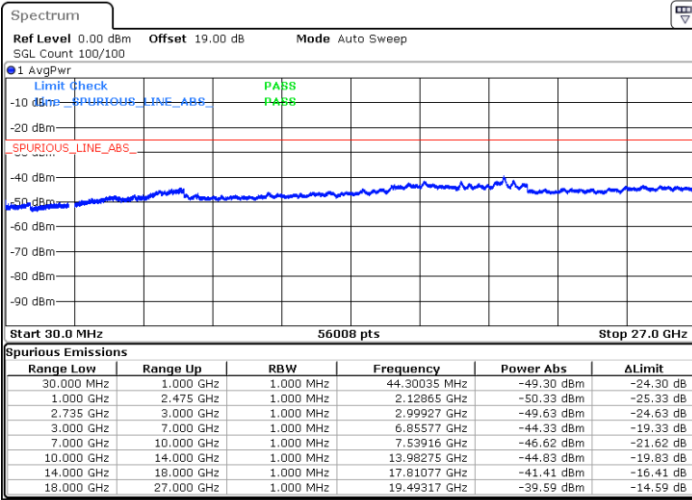

QPSK

Highest Channel / 1RB0 and 1RB99

Highest Channel / 1RB74 and 1RB0

Date: 8 MAY.2020 22:38:42

Date: 8 MAY.2020 22:31:43

Highest Channel / FullIRB

N/A

Date: 8 MAY.2020 22:40:06

LTE Band 41 / 20MHz+5MHz

QPSK

Lowest Channel / 1RB0 and 1RB24

Lowest Channel / 1RB99 and 1RB0

Date: 6 MAY.2020 20:46:19

Date: 6 MAY.2020 20:44:58

Lowest Channel / FullRB

N/A

Date: 6 MAY.2020 20:53:06

LTE Band 41 / 20MHz+5MHz

QPSK

Middle Channel / 1RB0 and 1RB24

Middle Channel / 1RB99 and 1RB0

Date: 6 MAY.2020 21:01:15

Date: 6 MAY.2020 21:02:36

Middle Channel / FullIRB