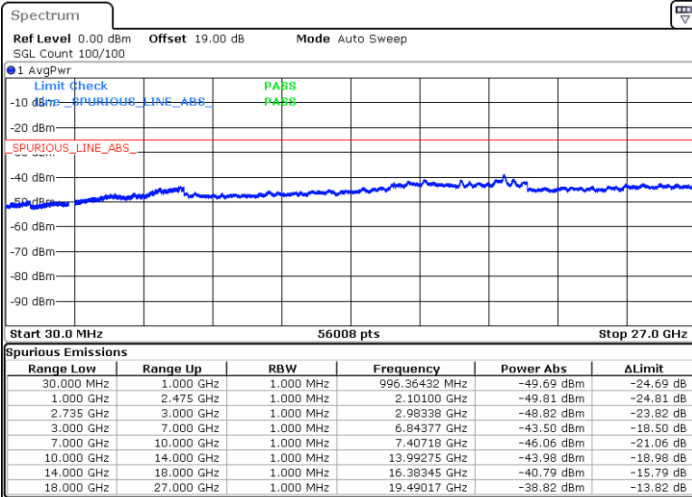

Middle Channel / 1RB0 and 1RB9

Middle Channel / 1RB74 and 1RB0

Date: 8 MAY.2020 22:16:53

Date: 8 MAY.2020 22:18:16

Middle Channel / FullIRB

N/A

Date: 8 MAY.2020 22:09:53

LTE Band 41 / 15MHz+20MHz

QPSK

Highest Channel / 1RB0 and 1RB99

Highest Channel / 1RB74 and 1RB0

Date: 8 MAY.2020 22:38:42

Date: 8 MAY.2020 22:31:43

Highest Channel / FullIRB

N/A

Date: 8 MAY.2020 22:40:06

LTE Band 41 / 20MHz+5MHz

QPSK

Lowest Channel / 1RB0 and 1RB24

Lowest Channel / 1RB99 and 1RB0

Date: 6 MAY.2020 20:46:19

Date: 6 MAY.2020 20:44:58

Lowest Channel / FullRB

N/A