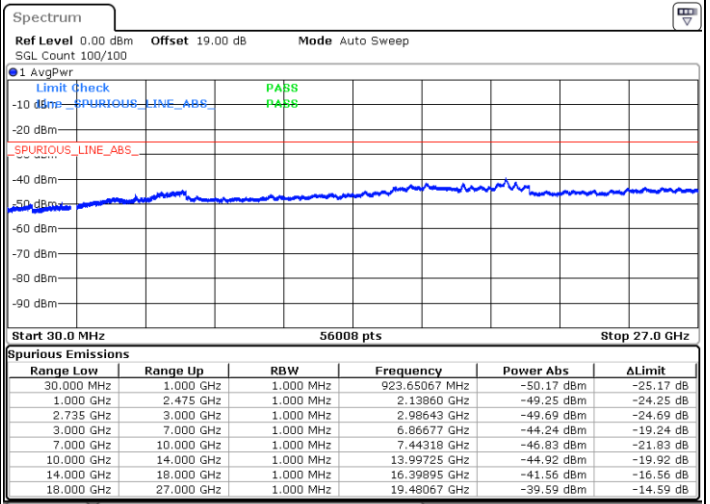

Highest Channel / 1RB0 and 1RB99

Highest Channel / 1RB49 and 1RB0

Date: 8 MAY.2020 19:24:20

Date: 8 MAY.2020 19:17:20

Highest Channel / FullIRB

N/A

Date: 8 MAY.2020 19:25:44

LTE Band 41 / 15MHz+10MHz

QPSK

Lowest Channel / 1RB0 and 1RB49

Lowest Channel / 1RB74 and 1RB0

Date: 6 MAY.2020 23:10:36

Date: 6 MAY.2020 23:09:15

Lowest Channel / FullRB

N/A

Date: 6 MAY.2020 23:17:23