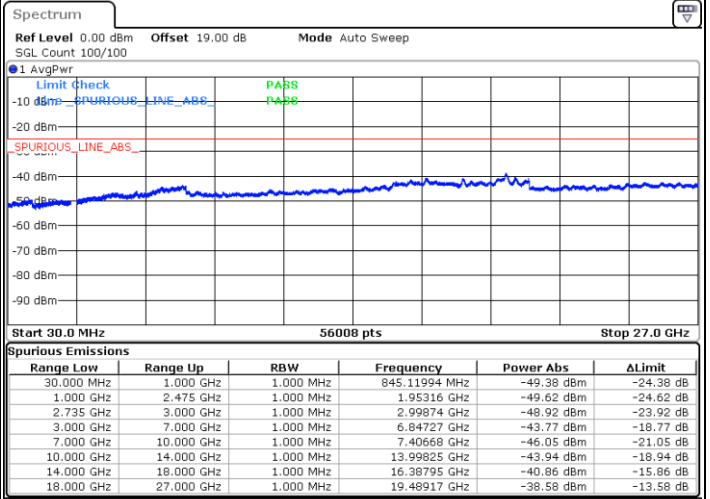

Date: 6 MAY.2020 22:12:41

Highest Channel / FullIRB

N/A

Date: 6 MAY.2020 22:12:41

LTE Band 41 / 10MHz+20MHz

QPSK

Lowest Channel / 1RB0 and 1RB99

Lowest Channel / 1RB49 and 1RB0

Date: 7.MAY.2020 19:00:00

Date: 7.MAY.2020 18:58:44

Lowest Channel / FullIRB

N/A

Date: 7.MAY.2020 19:06:18

LTE Band 41 / 10MHz+20MHz

QPSK

Middle Channel / 1RB0 and 1RB99

Middle Channel / 1RB49 and 1RB0

Date: 8 MAY 2020 19:02:27

Date: 8 MAY 2020 19:03:51

Middle Channel / FullIRB

N/A

Date: 7 MAY 2020 19:07:33

LTE Band 41 / 10MHz+20MHz

QPSK

Highest Channel / 1RB0 and 1RB99

Highest Channel / 1RB49 and 1RB0

Date: 8 MAY.2020 19:24:20

Date: 8 MAY.2020 19:17:20

Highest Channel / FullIRB

N/A

Date: 8 MAY.2020 19:25:44

LTE Band 41 / 15MHz+10MHz