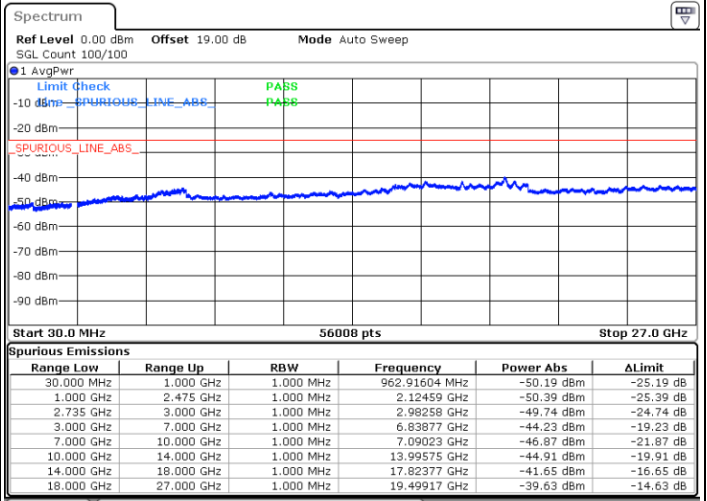

Middle Channel / FullIRB

N/A

Date: 6 MAY.2020 22:00:27

LTE Band 41 / 10MHz+15MHz

QPSK

Highest Channel / 1RB0 and 1RB74

Highest Channel / 1RB49 and 1RB0

Date: 6 MAY.2020 22:19:28

Date: 6 MAY.2020 22:12:41

Highest Channel / FullIRB

N/A

Date: 6 MAY.2020 22:12:41

LTE Band 41 / 10MHz+20MHz

QPSK

Lowest Channel / 1RB0 and 1RB99

Lowest Channel / 1RB49 and 1RB0

Date: 7.MAY.2020 19:00:00

Date: 7.MAY.2020 18:58:44

Lowest Channel / FullIRB

N/A

Date: 7.MAY.2020 19:06:18

LTE Band 41 / 10MHz+20MHz

QPSK

Middle Channel / 1RB0 and 1RB99