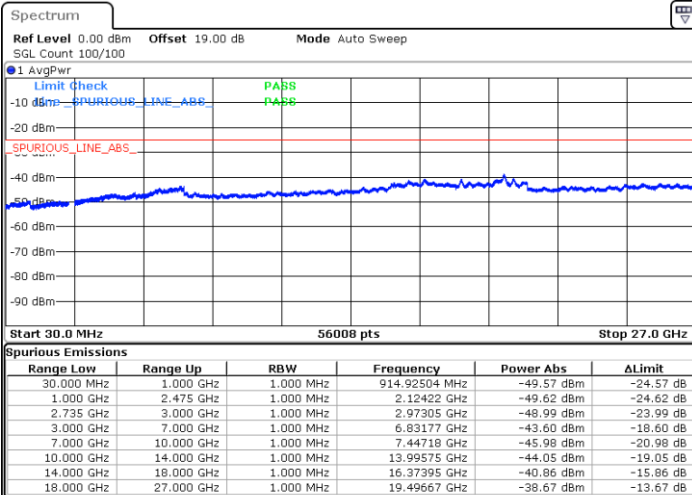

N/A

Date: 6 MAY.2020 21:02:36

LTE Band 41 / 20MHz+5MHz

QPSK

Highest Channel / 1RB0 and 1RB24

Highest Channel / 1RB99 and 1RB0

Date: 6 MAY.2020 21:22:48

Date: 6 MAY.2020 21:16:00

Highest Channel / FullIRB

N/A

Date: 6 MAY.2020 21:24:09

LTE Band 41 / 20MHz+10MHz

QPSK

Lowest Channel / 1RB0 and 1RB49

Lowest Channel / 1RB99 and 1RB0

Date: 8 MAY.2020 19:55:41

Date: 8 MAY.2020 19:54:17

Lowest Channel / FullIRB

N/A

Date: 8 MAY.2020 20:02:40

LTE Band 41 / 20MHz+10MHz

QPSK

Middle Channel / 1RB0 and 1RB49

Middle Channel / 1RB99 and 1RB0