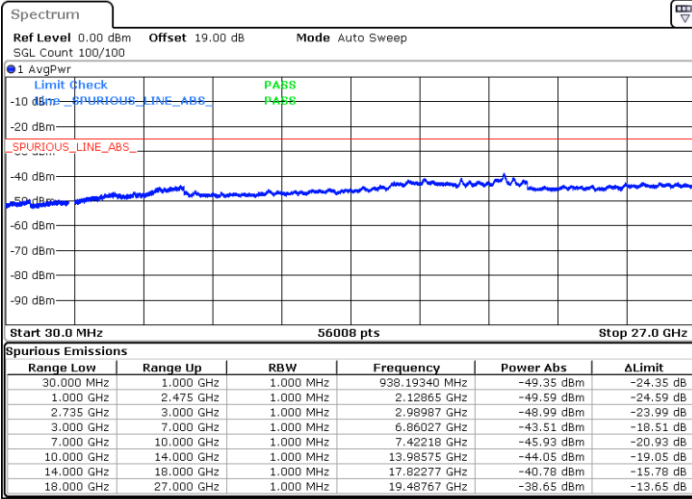

Date: 8 MAY.2020 23:53:08

LTE Band 41 / 20MHz+20MHz

QPSK

Lowest Channel / 1RB0 and 1RB99

Lowest Channel / 1RB99 and 1RB0

Date: 10.MAY.2020 00:22:56

Date: 10.MAY.2020 00:21:33

Lowest Channel / FullIRB

N/A

Date: 10.MAY.2020 00:30:44

LTE Band 41 / 20MHz+20MHz

QPSK

MiddleChannel / 1RB0 and 1RB99

Middle Channel / 1RB99 and 1RB0

Date: 10.MAY.2020 00:42:08

Date: 10.MAY.2020 00:43:31

Middle Channel / FullIRB

N/A

Date: 10.MAY.2020 00:34:30

LTE Band 41 / 20MHz+20MHz

QPSK

Highest Channel / 1RB0 and 1RB99

Highest Channel / 1RB99 and 1RB0

Date: 10.MAY.2020 01:05:16