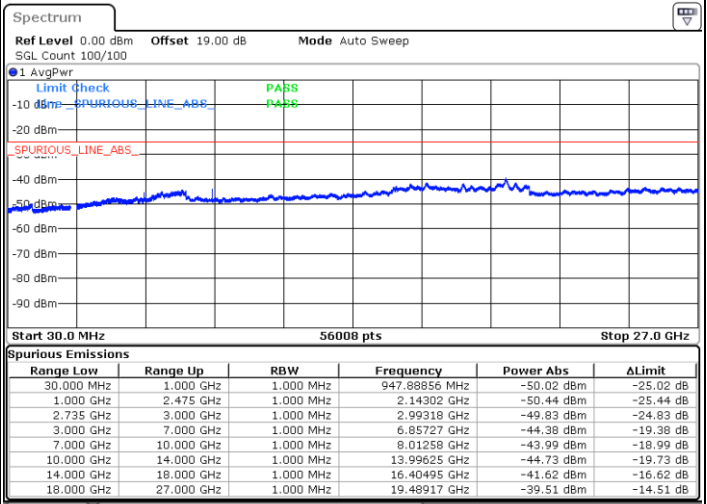

LTE Band 41 / 5MHz+20MHz

QPSK

Highest Channel / 1RB0 and 1RB99

Highest Channel / 1RB24 and 1RB0

Date: 6 MAY.2020 20:25:12

Date: 6 MAY.2020 20:18:25

Highest Channel / FullIRB

N/A

Date: 6 MAY.2020 20:26:34

LTE Band 41 / 10MHz+15MHz

QPSK

Lowest Channel / 1RB0 and 1RB74

Lowest Channel / 1RB49 and 1RB0

Date: 6 MAY.2020 21:52:19

Date: 6 MAY.2020 21:50:58

Lowest Channel / FullIRB