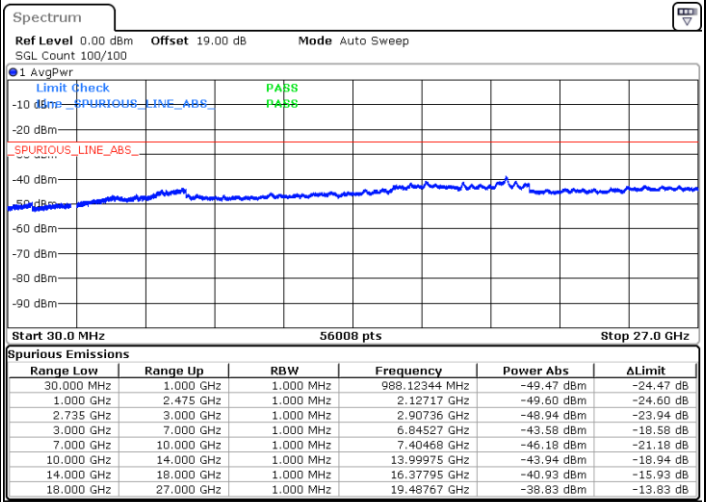

Middle Channel / FullIRB

N/A

Date: 10.MAY.2020 00:34:30

LTE Band 41 / 20MHz+20MHz

QPSK

Highest Channel / 1RB0 and 1RB99

Highest Channel / 1RB99 and 1RB0

Date: 10.MAY.2020 01:05:16

Date: 10.MAY.2020 00:57:29

Highest Channel / FullIRB

N/A

Date: 10.MAY.2020 01:06:39

LTE Band 41 / 5MHz+20MHz

16QAM

Lowest Channel / 1RB0 and 1RB99

Lowest Channel / 1RB24 and 1RB0